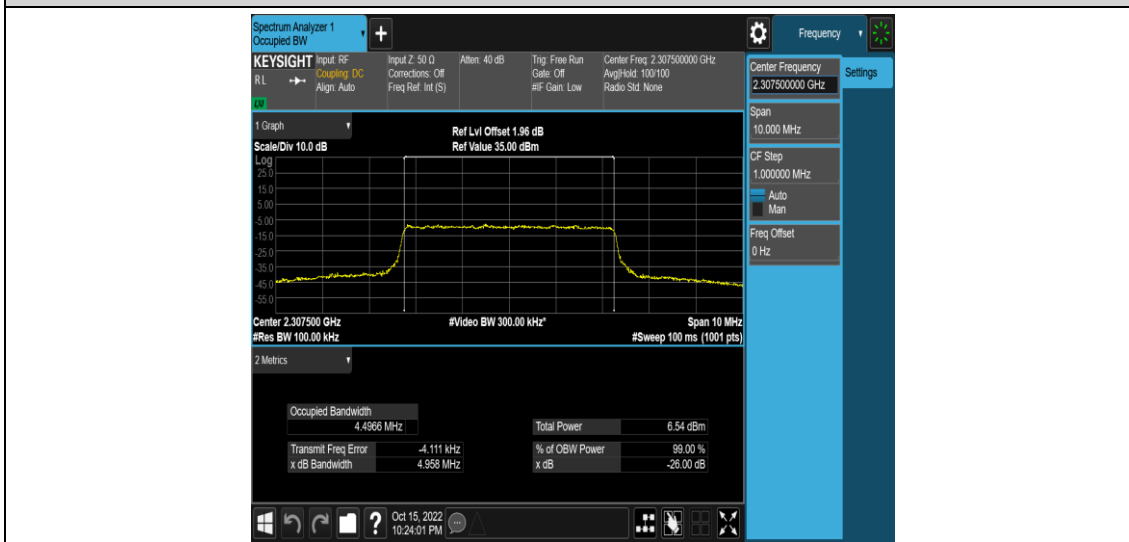

Band40-5MHz-16QAM-38725-25RB#0