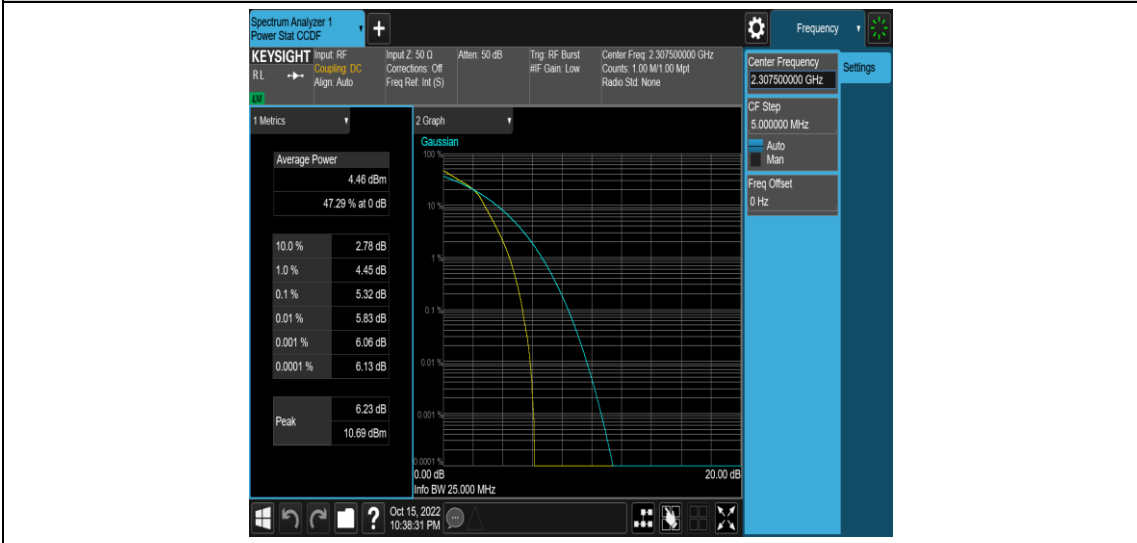

Test Graphs

Band40-5MHz-QPSK-38750-25RB#0

Band40-5MHz-QPSK-38775-1RB#0

Band40-5MHz-QPSK-38775-25RB#0

Band40-5MHz-16QAM-38725-1RB#0

Band40-5MHz-16QAM-38725-25RB#0

Band40-5MHz-16QAM-38750-1RB#0

Band40-10MHz-QPSK-38750-1RB#0

Band40-10MHz-QPSK-38750-50RB#0

Band40-10MHz-16QAM-38750-1RB#0

Band40-10MHz-16QAM-38750-50RB#0

Appendix C: 26dB Bandwidth and Occupied Bandwidth

Test Result

Band	Bandwidth	Modulation	Channel	RB Configuration	Occupied Bandwidth (MHz)	26dB Bandwidth (MHz)	Verdict
Band40	5MHz	QPSK	38725	25RB#0	4.5031	5.040	PASS
Band40	5MHz	QPSK	38750	25RB#0	4.4981	4.939	PASS
Band40	5MHz	QPSK	38775	25RB#0	4.5048	4.882	PASS
Band40	5MHz	16QAM	38725	25RB#0	4.4966	4.958	PASS
Band40	5MHz	16QAM	38750	25RB#0	4.5065	4.978	PASS
Band40	5MHz	16QAM	38775	25RB#0	4.5062	4.971	PASS
Band40	10MHz	QPSK	38750	50RB#0	8.9731	9.577	PASS
Band40	10MHz	16QAM	38750	50RB#0	8.9765	9.540	PASS