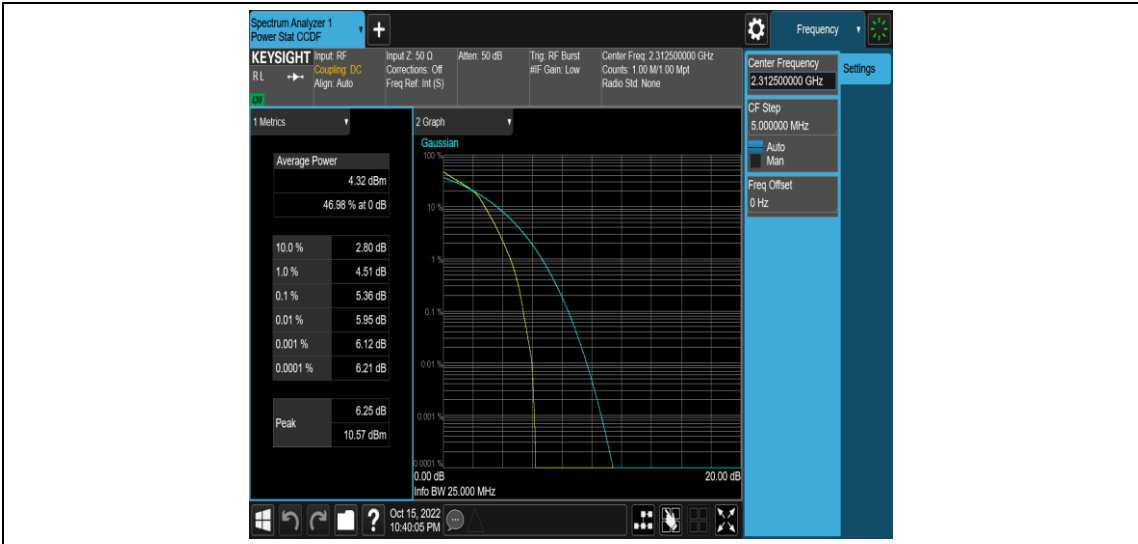

Test Graphs

Band40-5MHz-QPSK-38750-25RB#0

Band40-5MHz-QPSK-38775-1RB#0

Band40-5MHz-QPSK-38775-25RB#0

Band40-5MHz-16QAM-38725-1RB#0

Band40-5MHz-16QAM-38725-25RB#0

Band40-5MHz-16QAM-38750-1RB#0

Band40-10MHz-QPSK-38750-1RB#0

Band40-10MHz-QPSK-38750-50RB#0

Band40-10MHz-16QAM-38750-1RB#0

Band40-10MHz-16QAM-38750-50RB#0

Appendix C: 26dB Bandwidth and Occupied Bandwidth

Test Result

Band	Bandwidth	Modulation	Channel	RB Configuration	Occupied Bandwidth (MHz)	26dB Bandwidth (MHz)	Verdict
Band40	5MHz	QPSK	38725	25RB#0	4.5031	5.040	PASS
Band40	5MHz	QPSK	38750	25RB#0	4.4981	4.939	PASS
Band40	5MHz	QPSK	38775	25RB#0	4.5048	4.882	PASS
Band40	5MHz	16QAM	38725	25RB#0	4.4966	4.958	PASS
Band40	5MHz	16QAM	38750	25RB#0	4.5065	4.978	PASS
Band40	5MHz	16QAM	38775	25RB#0	4.5062	4.971	PASS
Band40	10MHz	QPSK	38750	50RB#0	8.9731	9.577	PASS
Band40	10MHz	16QAM	38750	50RB#0	8.9765	9.540	PASS