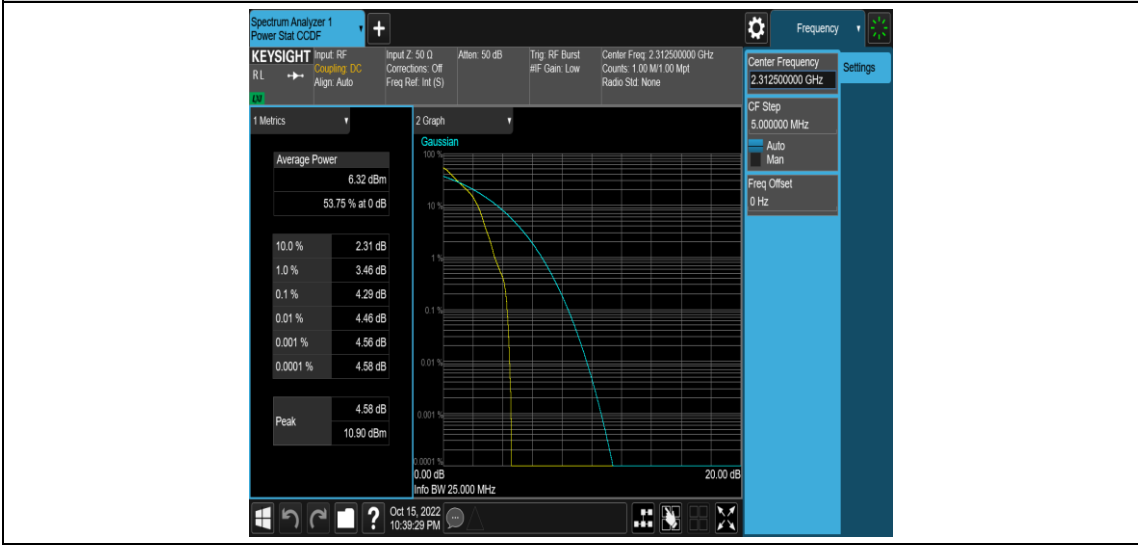

Test Graphs

Band40-5MHz-QPSK-38750-25RB#0

Band40-5MHz-QPSK-38775-1RB#0

Band40-5MHz-QPSK-38775-25RB#0

Band40-5MHz-16QAM-38725-1RB#0

Band40-5MHz-16QAM-38725-25RB#0

Band40-5MHz-16QAM-38750-1RB#0

Band40-10MHz-QPSK-38750-1RB#0

Band40-10MHz-QPSK-38750-50RB#0

Band40-10MHz-16QAM-38750-1RB#0

Band40-10MHz-16QAM-38750-50RB#0

Appendix C: 26dB Bandwidth and Occupied Bandwidth

Test Result

Band	Bandwidth	Modulation	Channel	RB Configuration	Occupied Bandwidth (MHz)	26dB Bandwidth (MHz)	Verdict
Band40	5MHz	QPSK	38725	25RB#0	4.5031	5.040	PASS
Band40	5MHz	QPSK	38750	25RB#0	4.4981	4.939	PASS
Band40	5MHz	QPSK	38775	25RB#0	4.5048	4.882	PASS
Band40	5MHz	16QAM	38725	25RB#0	4.4966	4.958	PASS
Band40	5MHz	16QAM	38750	25RB#0	4.5065	4.978	PASS
Band40	5MHz	16QAM	38775	25RB#0	4.5062	4.971	PASS
Band40	10MHz	QPSK	38750	50RB#0	8.9731	9.577	PASS
Band40	10MHz	16QAM	38750	50RB#0	8.9765	9.540	PASS