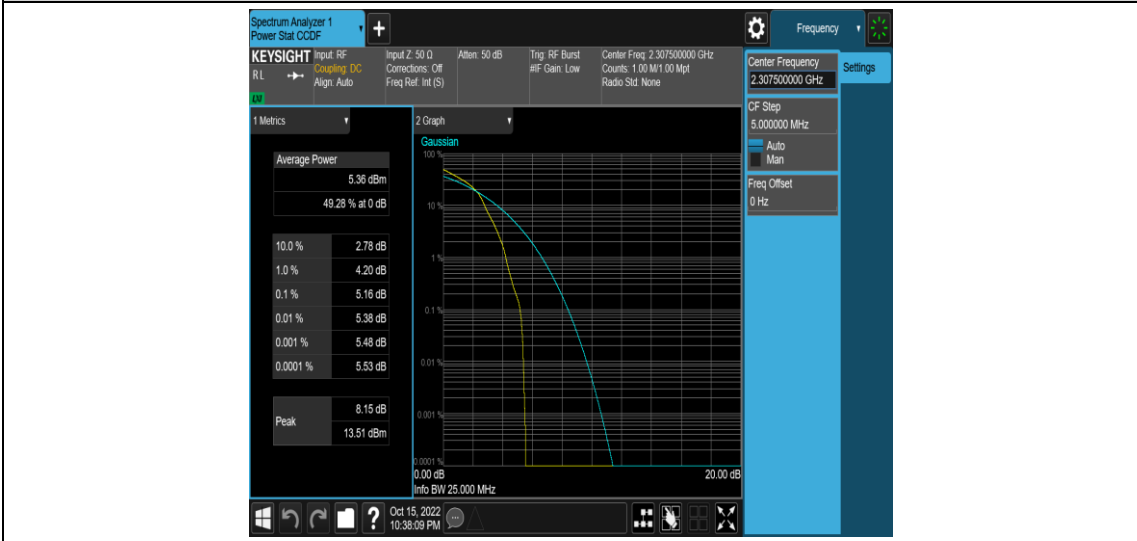

Test Graphs

Band40-5MHz-QPSK-38750-25RB#0

Band40-5MHz-QPSK-38775-1RB#0

Band40-5MHz-QPSK-38775-25RB#0

Band40-5MHz-16QAM-38725-1RB#0

Band40-5MHz-16QAM-38725-25RB#0

Band40-5MHz-16QAM-38750-1RB#0

Band40-10MHz-QPSK-38750-1RB#0

Band40-10MHz-QPSK-38750-50RB#0

Band40-10MHz-16QAM-38750-1RB#0

Band40-10MHz-16QAM-38750-50RB#0

Appendix C: 26dB Bandwidth and Occupied Bandwidth

Test Result

Band	Bandwidth	Modulation	Channel	RB Configuration	Occupied Bandwidth (MHz)	26dB Bandwidth (MHz)	Verdict
Band40	5MHz	QPSK	38725	25RB#0	4.5031	5.040	PASS
Band40	5MHz	QPSK	38750	25RB#0	4.4981	4.939	PASS
Band40	5MHz	QPSK	38775	25RB#0	4.5048	4.882	PASS
Band40	5MHz	16QAM	38725	25RB#0	4.4966	4.958	PASS
Band40	5MHz	16QAM	38750	25RB#0	4.5065	4.978	PASS
Band40	5MHz	16QAM	38775	25RB#0	4.5062	4.971	PASS
Band40	10MHz	QPSK	38750	50RB#0	8.9731	9.577	PASS
Band40	10MHz	16QAM	38750	50RB#0	8.9765	9.540	PASS