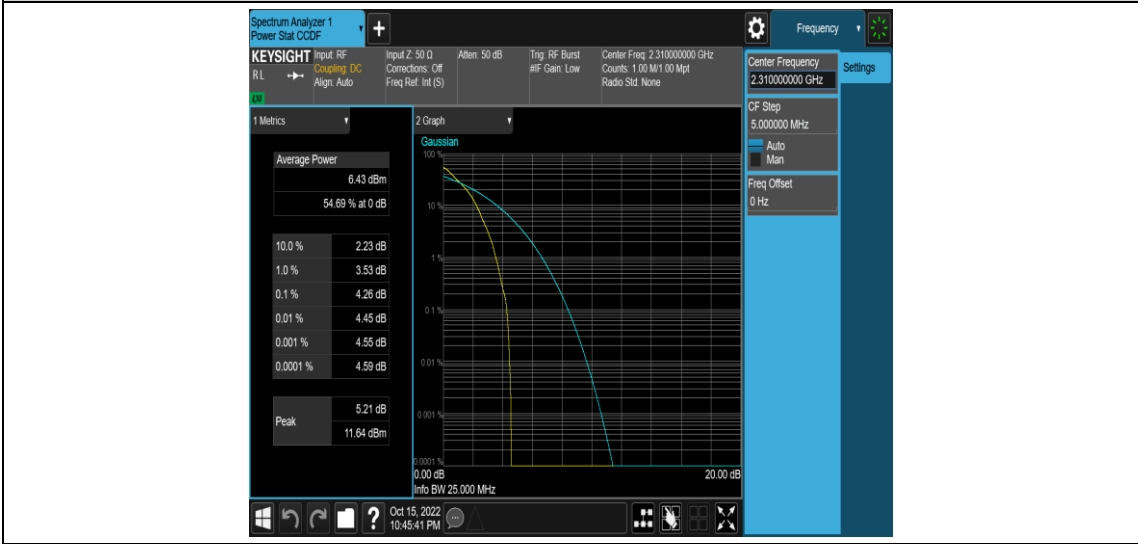

Test Graphs

Band40-5MHz-QPSK-38750-25RB#0

Band40-5MHz-QPSK-38775-1RB#0

Band40-5MHz-QPSK-38775-25RB#0

Band40-5MHz-16QAM-38725-1RB#0

Band40-5MHz-16QAM-38725-25RB#0

Band40-5MHz-16QAM-38750-1RB#0

Band40-10MHz-QPSK-38750-1RB#0

Band40-10MHz-QPSK-38750-50RB#0

Band40-10MHz-16QAM-38750-1RB#0

Band40-10MHz-16QAM-38750-50RB#0

Appendix C: 26dB Bandwidth and Occupied Bandwidth

Test Result

Band	Bandwidth	Modulation	Channel	RB Configuration	Occupied Bandwidth (MHz)	26dB Bandwidth (MHz)	Verdict
Band40	5MHz	QPSK	38725	25RB#0	4.5031	5.040	PASS
Band40	5MHz	QPSK	38750	25RB#0	4.4981	4.939	PASS
Band40	5MHz	QPSK	38775	25RB#0	4.5048	4.882	PASS
Band40	5MHz	16QAM	38725	25RB#0	4.4966	4.958	PASS
Band40	5MHz	16QAM	38750	25RB#0	4.5065	4.978	PASS
Band40	5MHz	16QAM	38775	25RB#0	4.5062	4.971	PASS
Band40	10MHz	QPSK	38750	50RB#0	8.9731	9.577	PASS
Band40	10MHz	16QAM	38750	50RB#0	8.9765	9.540	PASS