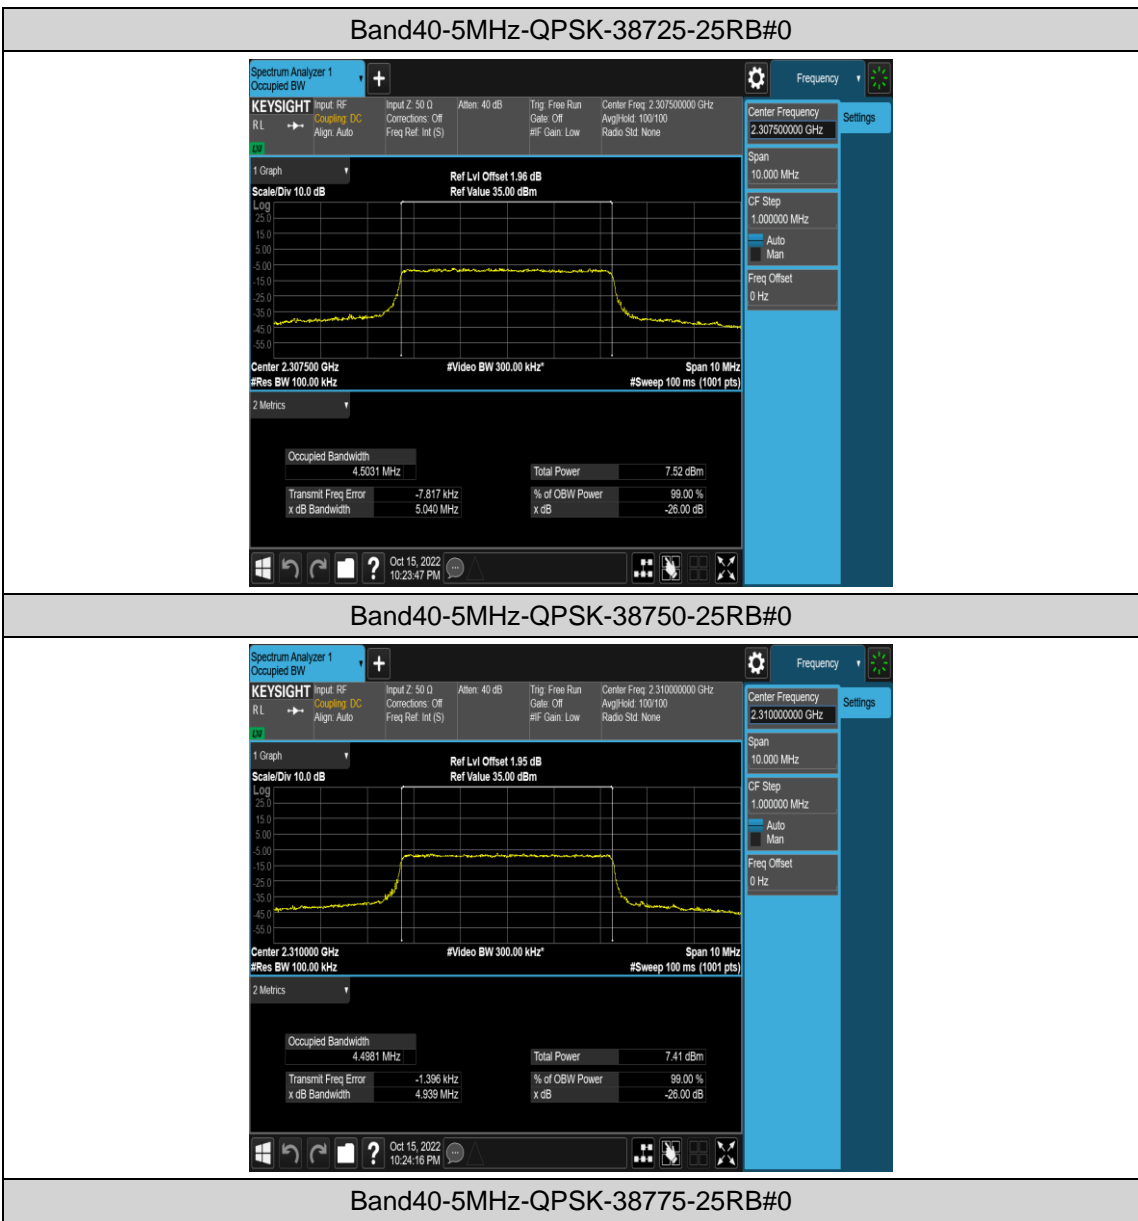

Test Graphs