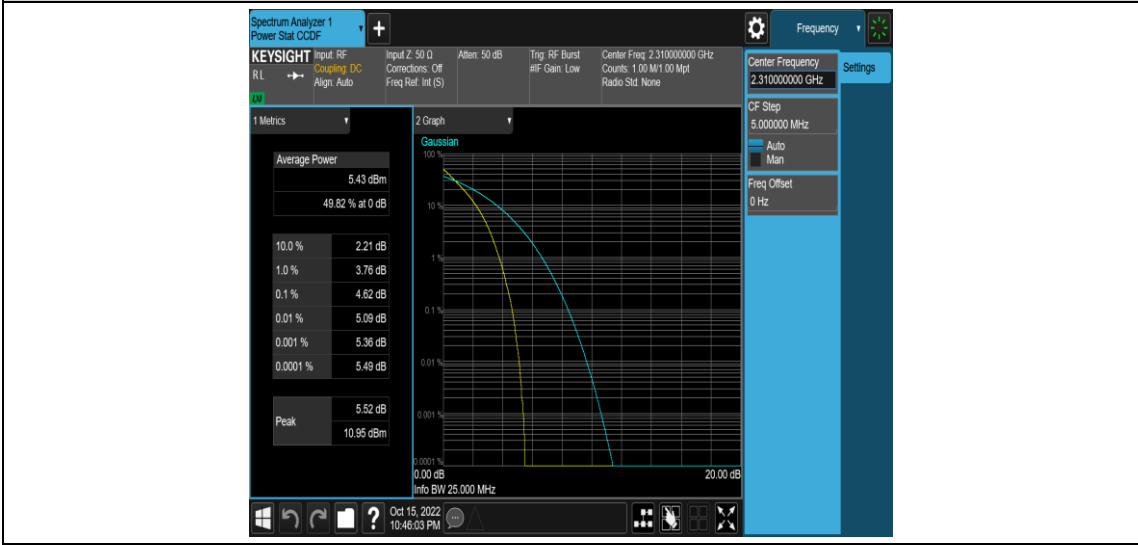

Test Graphs

Band40-5MHz-QPSK-38750-25RB#0

Band40-5MHz-QPSK-38775-1RB#0

Band40-5MHz-QPSK-38775-25RB#0

Band40-5MHz-16QAM-38725-1RB#0

Band40-5MHz-16QAM-38725-25RB#0

Band40-5MHz-16QAM-38750-1RB#0

Band40-10MHz-QPSK-38750-1RB#0

Band40-10MHz-QPSK-38750-50RB#0

Band40-10MHz-16QAM-38750-1RB#0

Band40-10MHz-16QAM-38750-50RB#0

Appendix C: 26dB Bandwidth and Occupied Bandwidth

Test Result

Band	Bandwidth	Modulation	Channel	RB Configuration	Occupied Bandwidth (MHz)	26dB Bandwidth (MHz)	Verdict
Band40	5MHz	QPSK	38725	25RB#0	4.5031	5.040	PASS
Band40	5MHz	QPSK	38750	25RB#0	4.4981	4.939	PASS
Band40	5MHz	QPSK	38775	25RB#0	4.5048	4.882	PASS
Band40	5MHz	16QAM	38725	25RB#0	4.4966	4.958	PASS
Band40	5MHz	16QAM	38750	25RB#0	4.5065	4.978	PASS
Band40	5MHz	16QAM	38775	25RB#0	4.5062	4.971	PASS
Band40	10MHz	QPSK	38750	50RB#0	8.9731	9.577	PASS
Band40	10MHz	16QAM	38750	50RB#0	8.9765	9.540	PASS