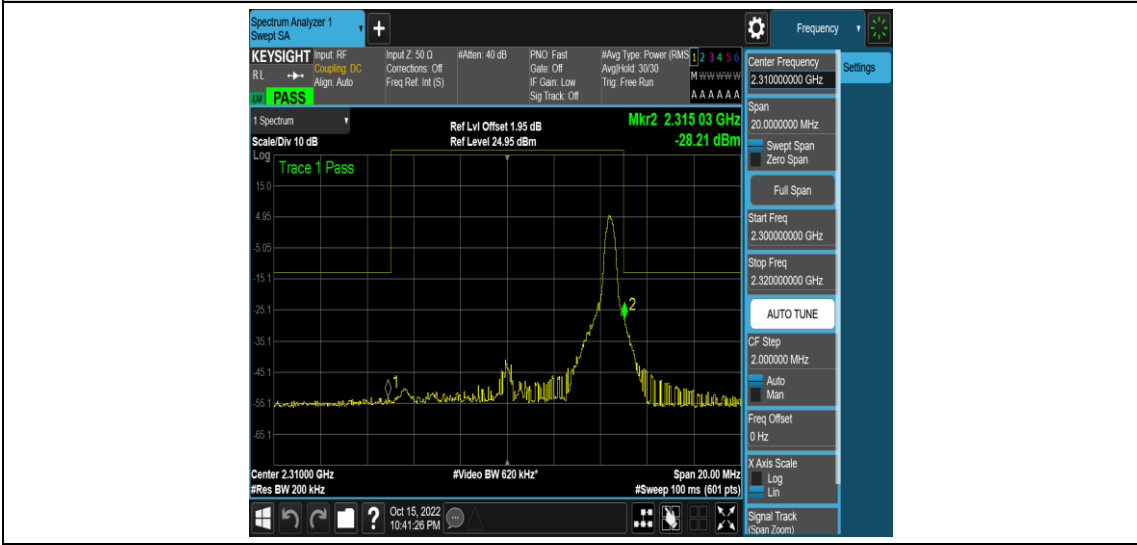

Band40-10MHz-QPSK-38750-1RB#49

Band40-10MHz-QPSK-38750-50RB#0

Band40-10MHz-16QAM-38750-1RB#0

Band40-10MHz-16QAM-38750-1RB#49

Band40-10MHz-16QAM-38750-50RB#0

Appendix E: Conducted Spurious Emission

Test Result