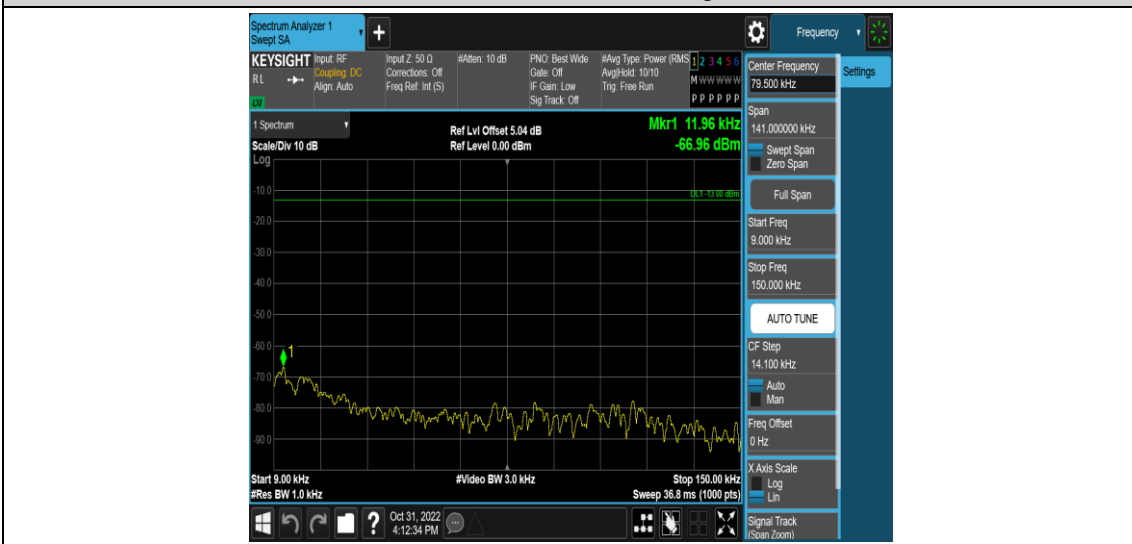

Band38-20MHz-QPSK-37850-1RB#0-Range1:0.009~0.15MHz

Band38-20MHz-QPSK-37850-1RB#0-Range2:0.15~30MHz