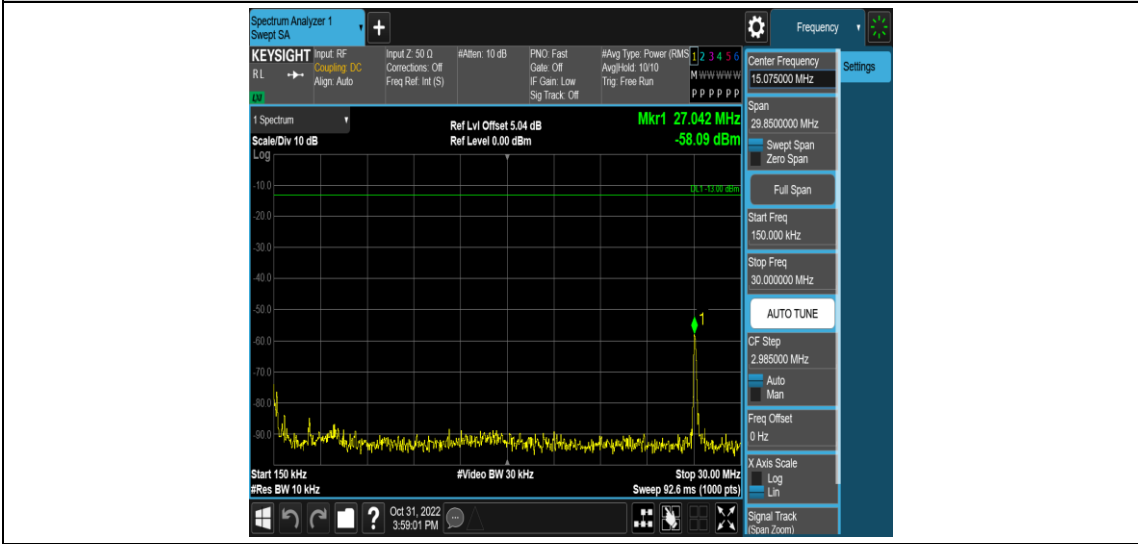

Band38-15MHz-QPSK-38175-1RB#0-Range5:3000~26500MHz

Band38-15MHz-16QAM-37825-1RB#0-Range1:0.009~0.15MHz

Band38-15MHz-16QAM-37825-1RB#0-Range2:0.15~30MHz

Band38-15MHz-16QAM-37825-1RB#0-Range3:30~1000MHz

Band38-15MHz-16QAM-37825-1RB#0-Range4:1000~3000MHz

Band38-15MHz-16QAM-37825-1RB#0-Range5:3000~26500MHz

Band38-15MHz-16QAM-38000-1RB#0-Range1:0.009~0.15MHz

Band38-15MHz-16QAM-38000-1RB#0-Range2:0.15~30MHz

Band38-15MHz-16QAM-38000-1RB#0-Range3:30~1000MHz

Band38-15MHz-16QAM-38000-1RB#0-Range4:1000~3000MHz