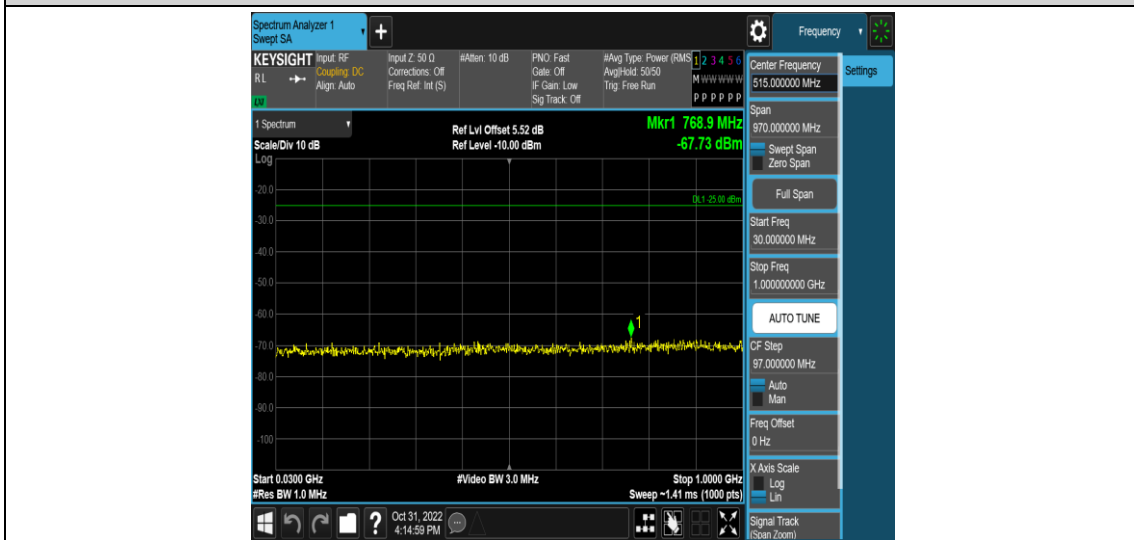

Band38-20MHz-16QAM-37850-1RB#0-Range5:3000~26500MHz

Band38-20MHz-16QAM-38000-1RB#0-Range1:0.009~0.15MHz

Band38-20MHz-16QAM-38000-1RB#0-Range2:0.15~30MHz

Band38-20MHz-16QAM-38000-1RB#0-Range3:30~100MHz

Band38-20MHz-16QAM-38000-1RB#0-Range4:1000~3000MHz