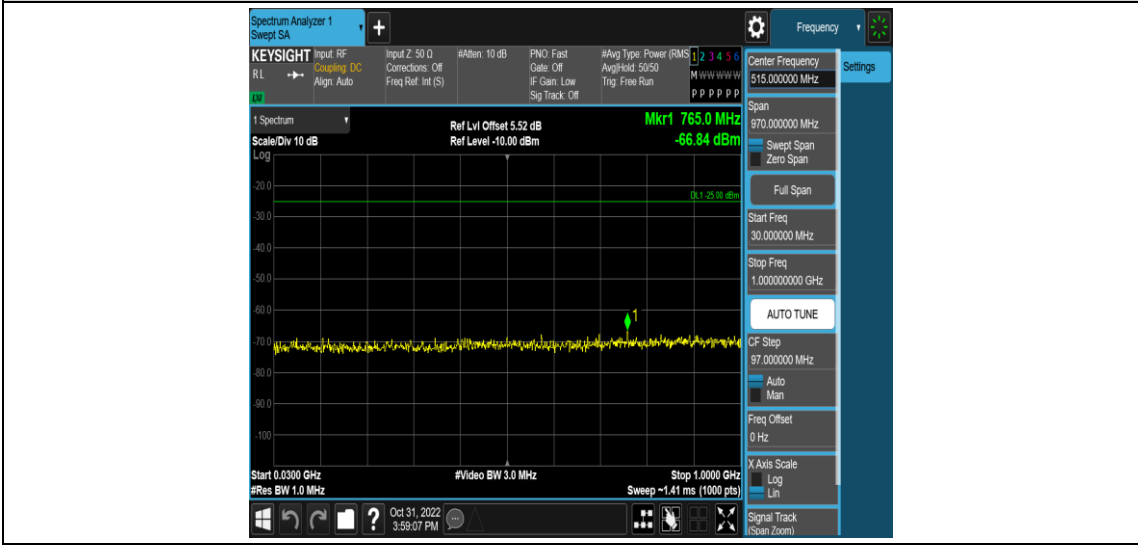

Band38-15MHz-16QAM-37825-1RB#0-Range5:3000~26500MHz

Band38-15MHz-16QAM-38000-1RB#0-Range1:0.009~0.15MHz

Band38-15MHz-16QAM-38000-1RB#0-Range2:0.15~30MHz

Band38-15MHz-16QAM-38000-1RB#0-Range3:30~1000MHz

Band38-15MHz-16QAM-38000-1RB#0-Range4:1000~3000MHz