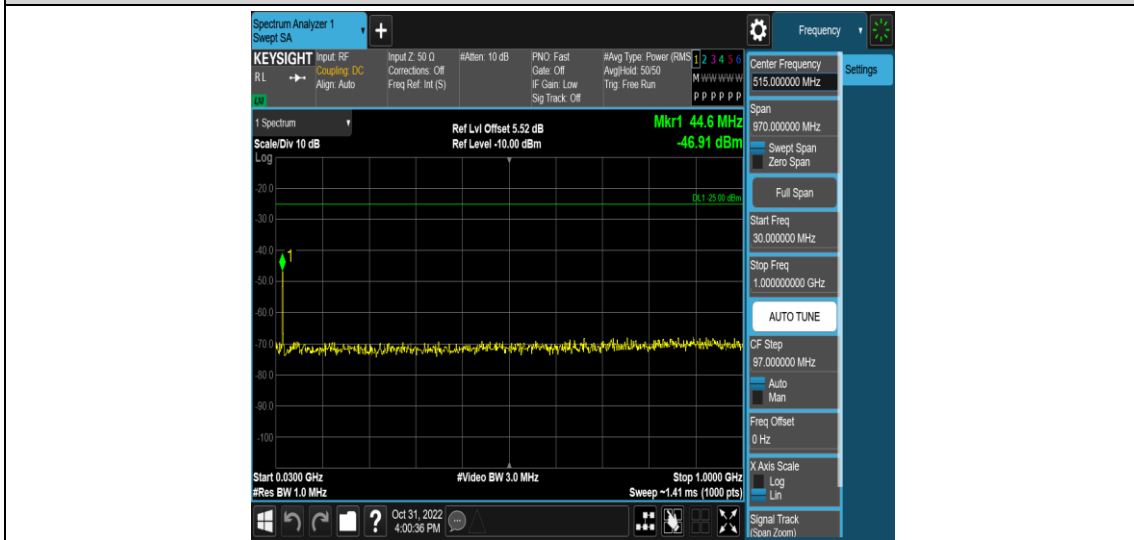

Band38-15MHz-16QAM-38000-1RB#0-Range5:3000~26500MHz

Band38-15MHz-16QAM-38175-1RB#0-Range1:0.009~0.15MHz

Band38-15MHz-16QAM-38175-1RB#0-Range2:0.15~30MHz

Band38-15MHz-16QAM-38175-1RB#0-Range3:30~1000MHz

Band38-15MHz-16QAM-38175-1RB#0-Range4:1000~3000MHz