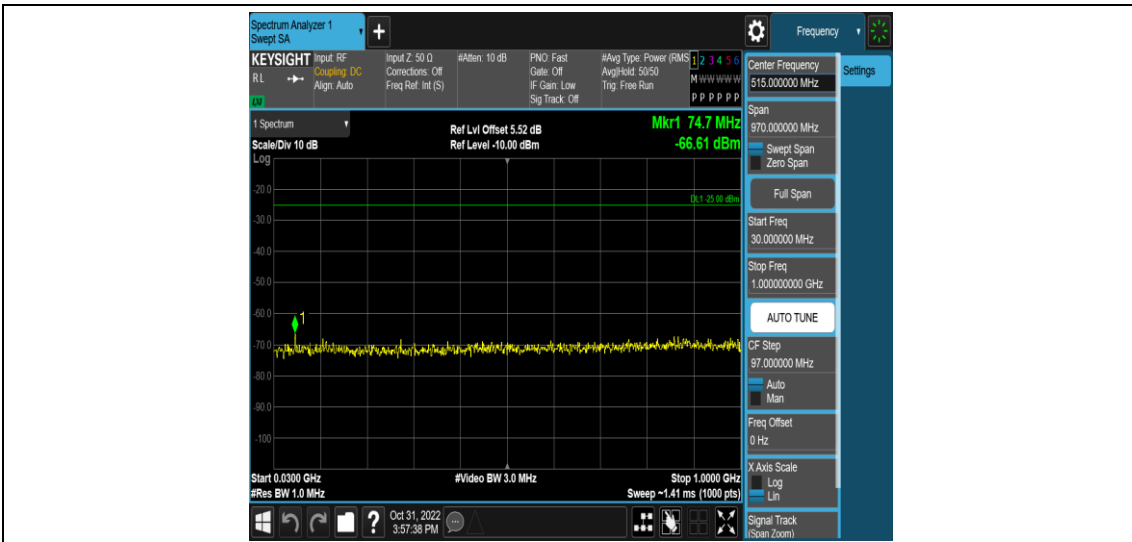

Band38-15MHz-QPSK-38175-1RB#0-Range5:3000~26500MHz

Band38-15MHz-16QAM-37825-1RB#0-Range1:0.009~0.15MHz

Band38-15MHz-16QAM-37825-1RB#0-Range2:0.15~30MHz

Band38-15MHz-16QAM-37825-1RB#0-Range3:30~1000MHz

Band38-15MHz-16QAM-37825-1RB#0-Range4:1000~3000MHz