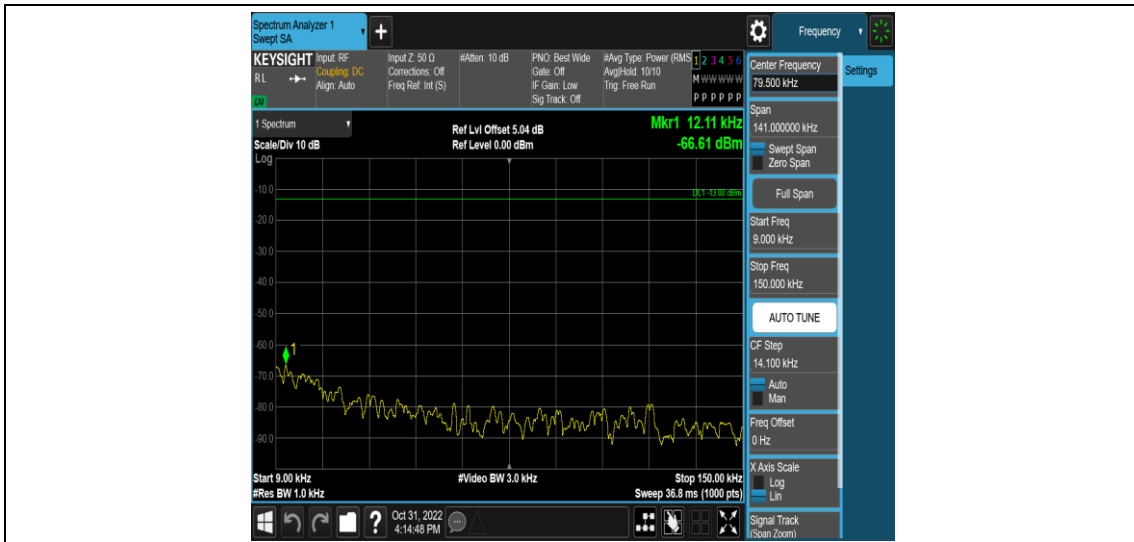

Band38-20MHz-16QAM-38000-1RB#0-Range1:0.009~0.15MHz

Band38-20MHz-16QAM-38000-1RB#0-Range2:0.15~30MHz