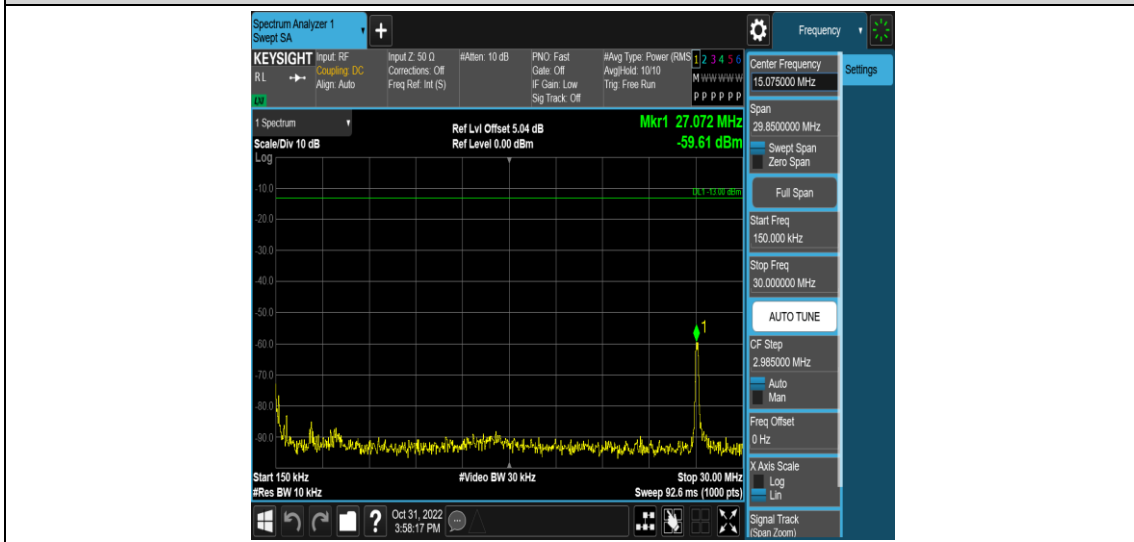

Band38-10MHz-16QAM-38000-1RB#0-Range5:3000~26500MHz

Band38-10MHz-16QAM-38200-1RB#0-Range1:0.009~0.15MHz

Band38-10MHz-16QAM-38200-1RB#0-Range2:0.15~30MHz

Band38-10MHz-16QAM-38200-1RB#0-Range3:30~1000MHz

Band38-10MHz-16QAM-38200-1RB#0-Range4:1000~3000MHz

Band38-10MHz-16QAM-38200-1RB#0-Range5:3000~26500MHz

Band38-15MHz-QPSK-37825-1RB#0-Range1:0.009~0.15MHz

Band38-15MHz-QPSK-37825-1RB#0-Range2:0.15~30MHz

Band38-15MHz-QPSK-37825-1RB#0-Range3:30~1000MHz

Band38-15MHz-QPSK-37825-1RB#0-Range4:1000~3000MHz

Band38-15MHz-QPSK-37825-1RB#0-Range5:3000~26500MHz

Band38-15MHz-QPSK-38000-1RB#0-Range1:0.009~0.15MHz

Band38-15MHz-QPSK-38000-1RB#0-Range2:0.15~30MHz

Band38-15MHz-QPSK-38000-1RB#0-Range3:30~1000MHz

Band38-15MHz-QPSK-38000-1RB#0-Range4:1000~3000MHz