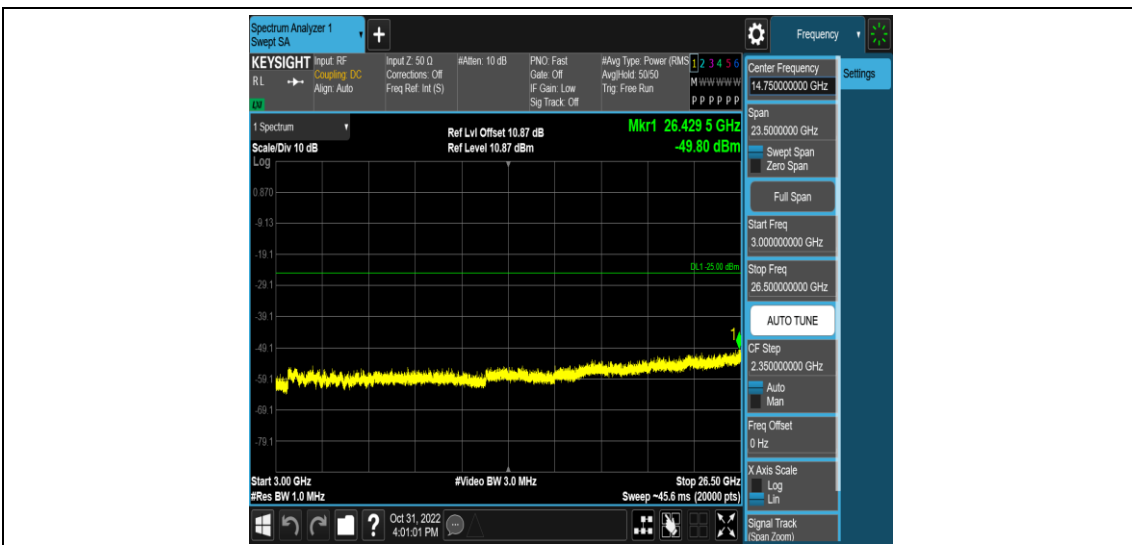

Band38-15MHz-16QAM-38175-1RB#0-Range5:3000~26500MHz

Band38-20MHz-QPSK-37850-1RB#0-Range1:0.009~0.15MHz