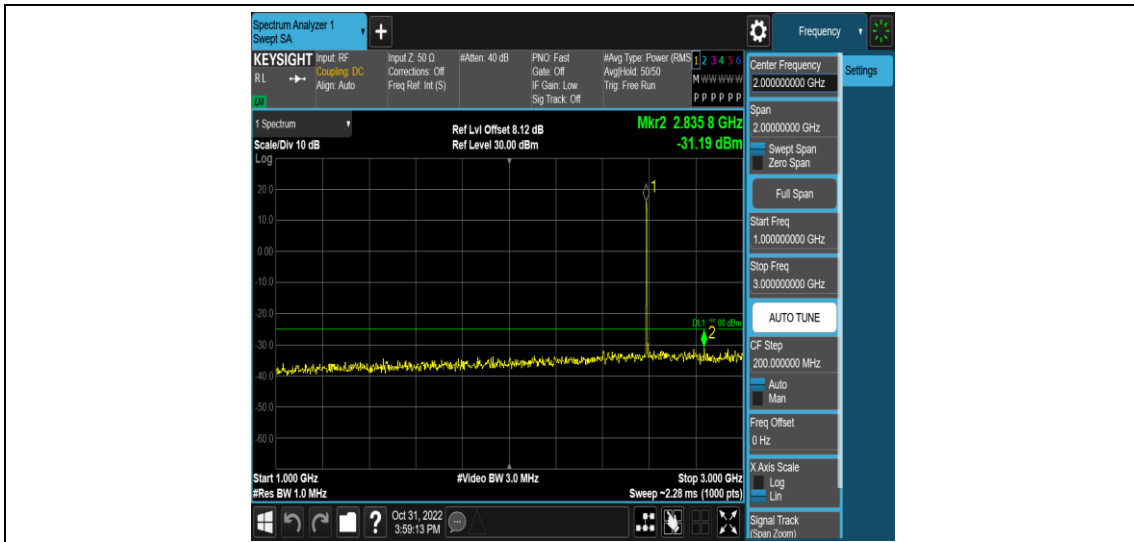

Band38-15MHz-16QAM-37825-1RB#0-Range5:3000~26500MHz

Band38-15MHz-16QAM-38000-1RB#0-Range1:0.009~0.15MHz

Band38-15MHz-16QAM-38000-1RB#0-Range2:0.15~30MHz

Band38-15MHz-16QAM-38000-1RB#0-Range3:30~1000MHz

Band38-15MHz-16QAM-38000-1RB#0-Range4:1000~3000MHz