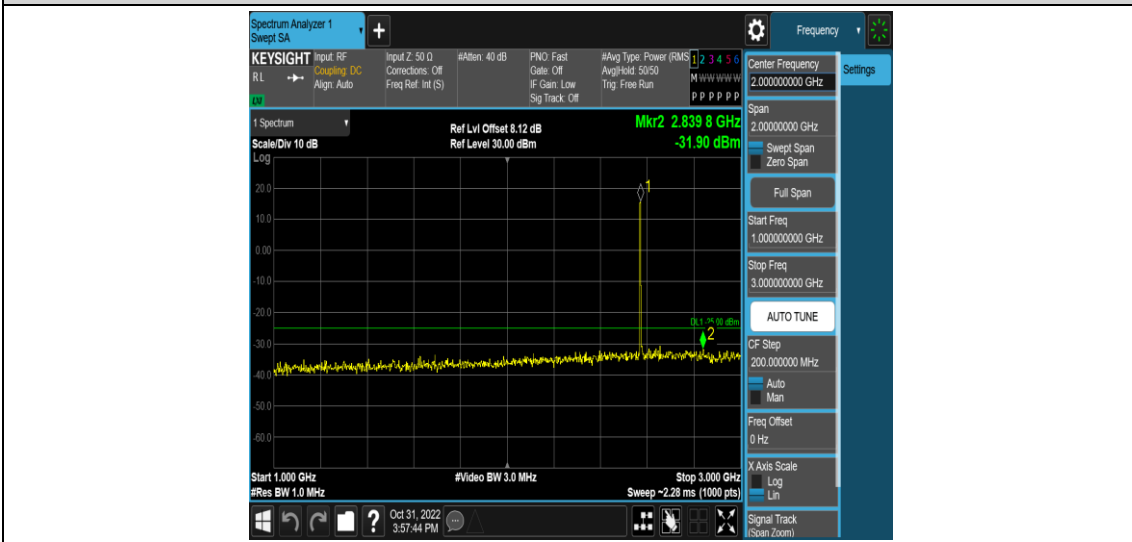

Band38-15MHz-QPSK-38175-1RB#0-Range5:3000~26500MHz

Band38-15MHz-16QAM-37825-1RB#0-Range1:0.009~0.15MHz

Band38-15MHz-16QAM-37825-1RB#0-Range2:0.15~30MHz

Band38-15MHz-16QAM-37825-1RB#0-Range3:30~1000MHz

Band38-15MHz-16QAM-37825-1RB#0-Range4:1000~3000MHz