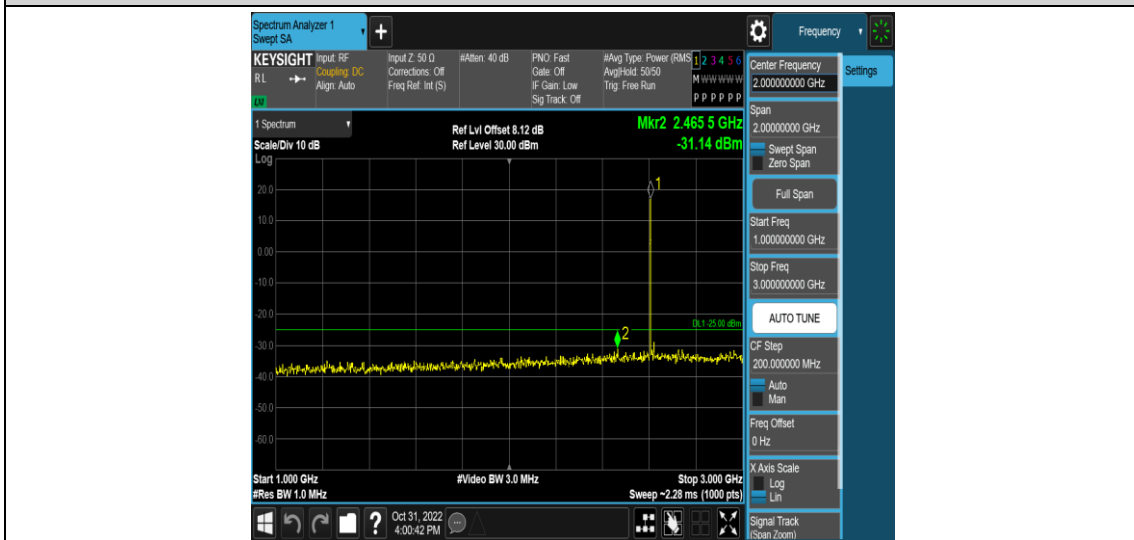

Band38-15MHz-16QAM-38000-1RB#0-Range5:3000~26500MHz

Band38-15MHz-16QAM-38175-1RB#0-Range1:0.009~0.15MHz

Band38-15MHz-16QAM-38175-1RB#0-Range2:0.15~30MHz

Band38-15MHz-16QAM-38175-1RB#0-Range3:30~1000MHz

Band38-15MHz-16QAM-38175-1RB#0-Range4:1000~3000MHz