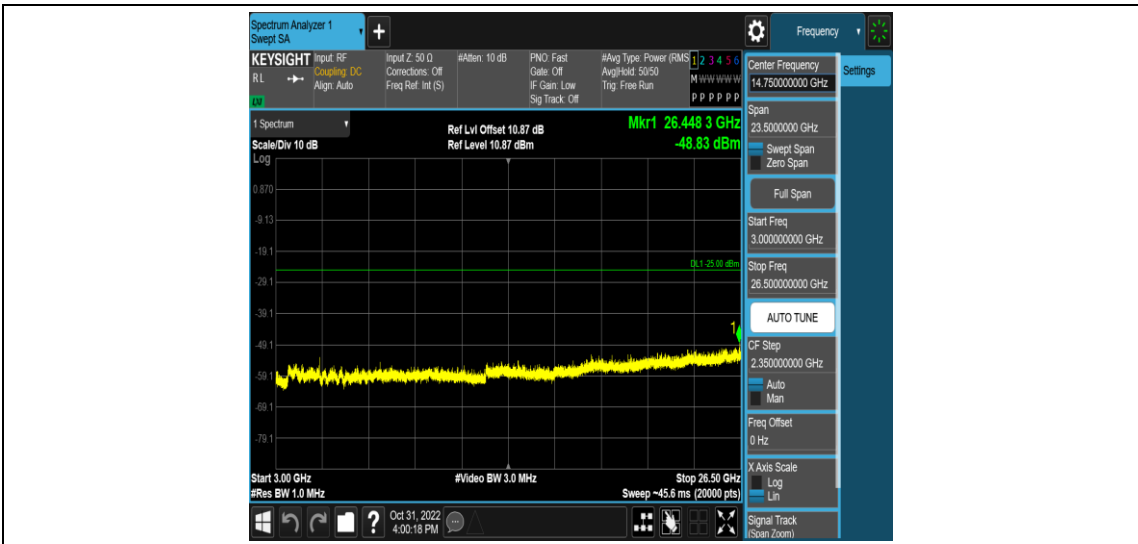

Band38-15MHz-QPSK-38175-1RB#0-Range5:3000~26500MHz

Band38-15MHz-16QAM-37825-1RB#0-Range1:0.009~0.15MHz