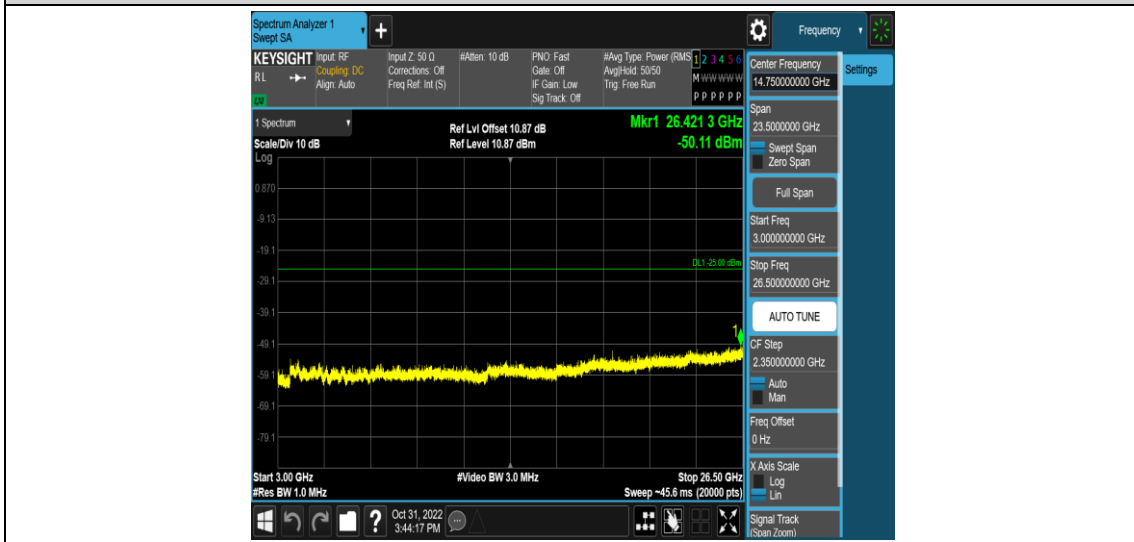

Band38-10MHz-16QAM-38000-1RB#0-Range5:3000~26500MHz

Band38-10MHz-16QAM-38200-1RB#0-Range1:0.009~0.15MHz

Band38-10MHz-16QAM-38200-1RB#0-Range2:0.15~30MHz

Band38-10MHz-16QAM-38200-1RB#0-Range3:30~1000MHz

Band38-10MHz-16QAM-38200-1RB#0-Range4:1000~3000MHz

Band38-10MHz-16QAM-38200-1RB#0-Range5:3000~26500MHz

Band38-15MHz-QPSK-37825-1RB#0-Range1:0.009~0.15MHz

Band38-15MHz-QPSK-37825-1RB#0-Range2:0.15~30MHz

Band38-15MHz-QPSK-37825-1RB#0-Range3:30~1000MHz

Band38-15MHz-QPSK-37825-1RB#0-Range4:1000~3000MHz