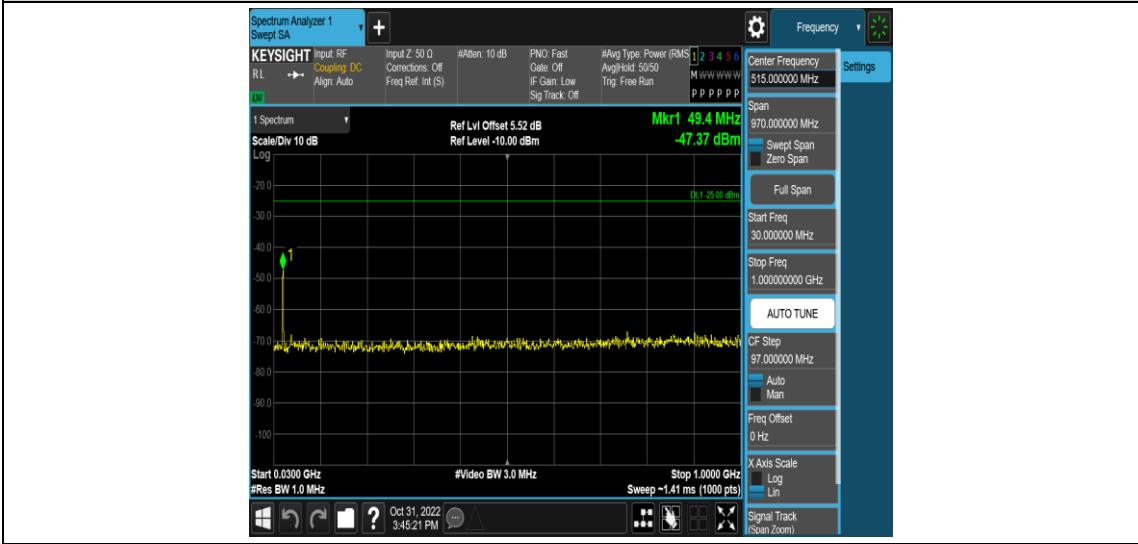

Band38-10MHz-16QAM-38000-1RB#0-Range5:3000~26500MHz

Band38-10MHz-16QAM-38200-1RB#0-Range1:0.009~0.15MHz

Band38-10MHz-16QAM-38200-1RB#0-Range2:0.15~30MHz

Band38-10MHz-16QAM-38200-1RB#0-Range3:30~1000MHz

Band38-10MHz-16QAM-38200-1RB#0-Range4:1000~3000MHz

Band38-10MHz-16QAM-38200-1RB#0-Range5:3000~26500MHz

Band38-15MHz-QPSK-37825-1RB#0-Range1:0.009~0.15MHz

Band38-15MHz-QPSK-37825-1RB#0-Range2:0.15~30MHz

Band38-15MHz-QPSK-37825-1RB#0-Range3:30~1000MHz

Band38-15MHz-QPSK-37825-1RB#0-Range4:1000~3000MHz