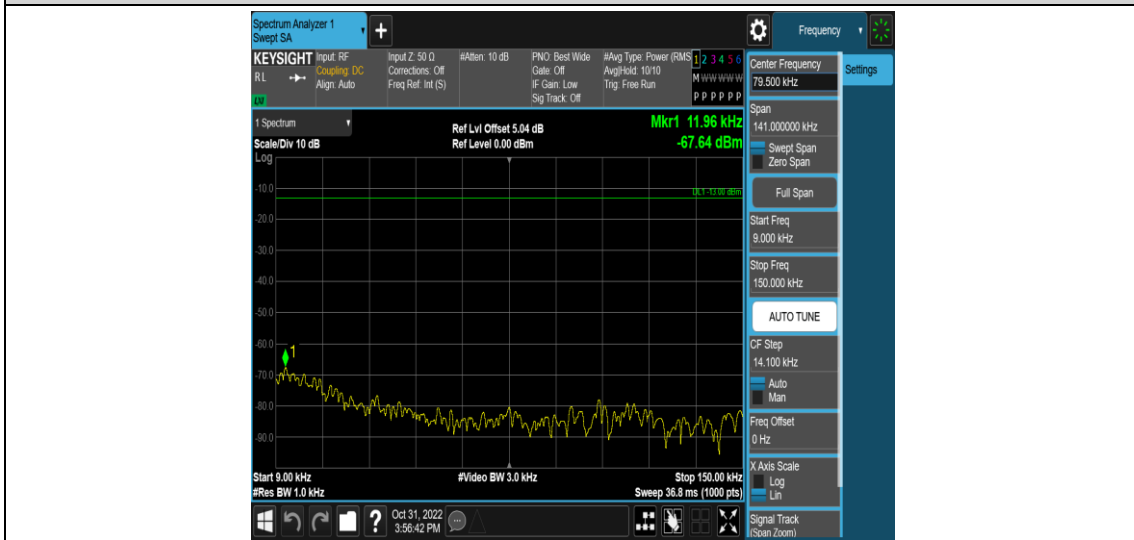

Band38-10MHz-16QAM-38000-1RB#0-Range5:3000~26500MHz

Band38-10MHz-16QAM-38200-1RB#0-Range1:0.009~0.15MHz

Band38-10MHz-16QAM-38200-1RB#0-Range2:0.15~30MHz

Band38-10MHz-16QAM-38200-1RB#0-Range3:30~1000MHz

Band38-10MHz-16QAM-38200-1RB#0-Range4:1000~3000MHz

Band38-10MHz-16QAM-38200-1RB#0-Range5:3000~26500MHz

Band38-15MHz-QPSK-37825-1RB#0-Range1:0.009~0.15MHz

Band38-15MHz-QPSK-37825-1RB#0-Range2:0.15~30MHz

Band38-15MHz-QPSK-37825-1RB#0-Range3:30~1000MHz

Band38-15MHz-QPSK-37825-1RB#0-Range4:1000~3000MHz