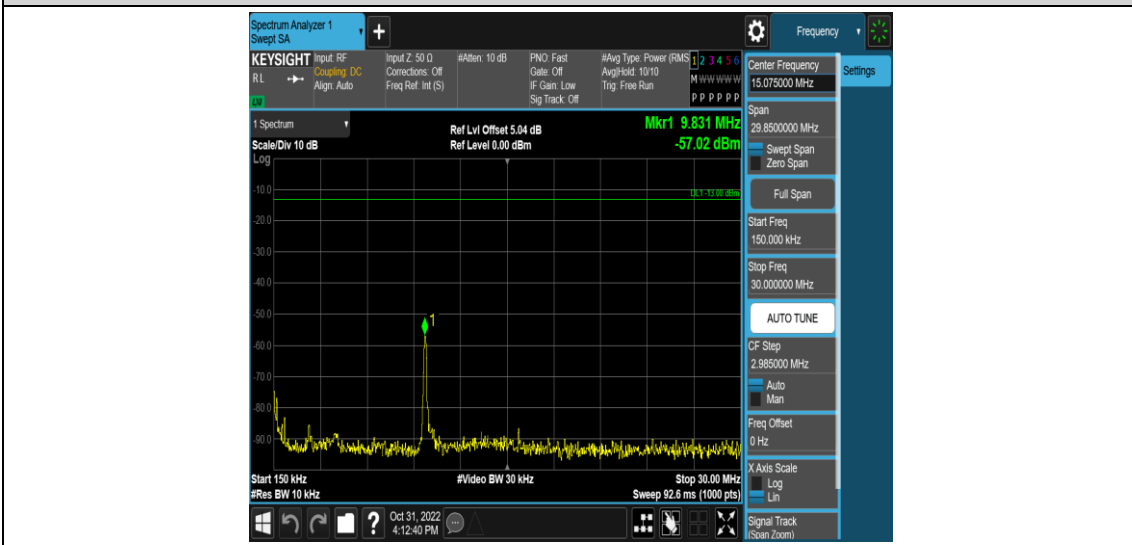

Band38-20MHz-QPSK-37850-1RB#0-Range2:0.15~30MHz

Band38-20MHz-QPSK-37850-1RB#0-Range3:30~1000MHz