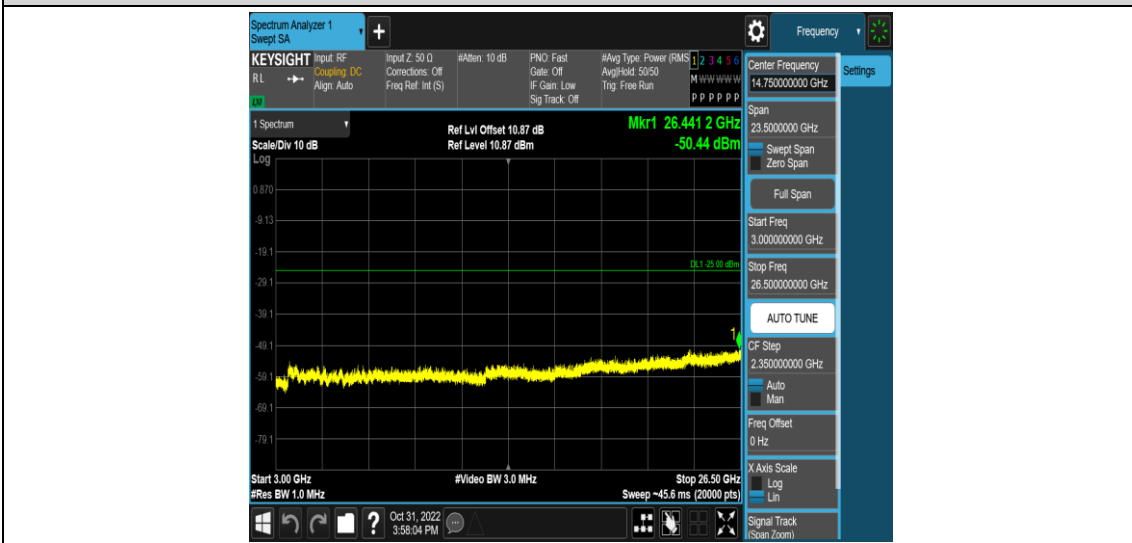

Band38-15MHz-16QAM-37825-1RB#0-Range5:3000~26500MHz

Band38-15MHz-16QAM-38000-1RB#0-Range1:0.009~0.15MHz