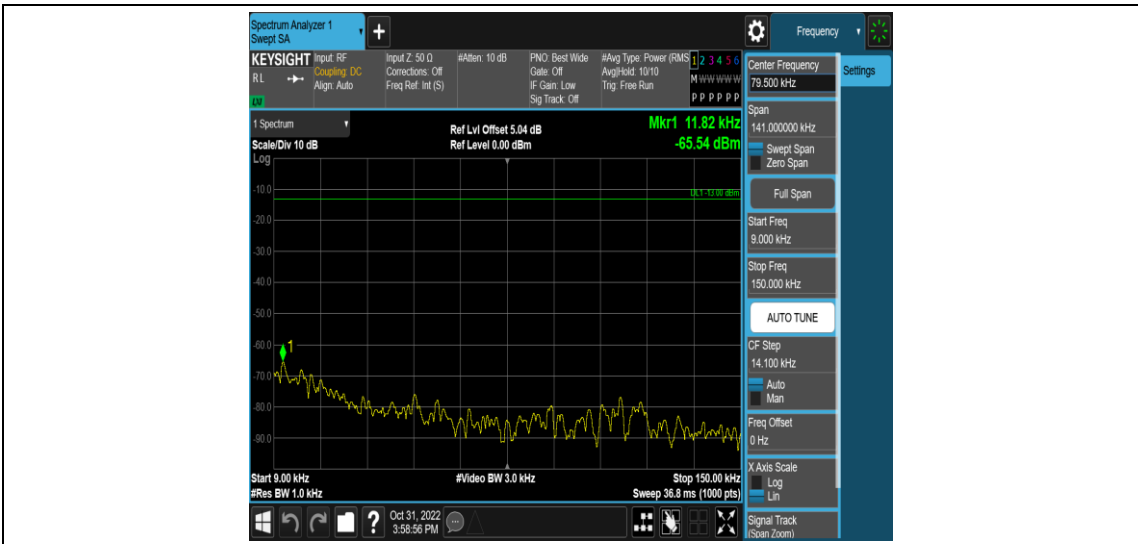

Band38-15MHz-QPSK-38175-1RB#0-Range5:3000~26500MHz

Band38-15MHz-16QAM-37825-1RB#0-Range1:0.009~0.15MHz

Band38-15MHz-16QAM-37825-1RB#0-Range2:0.15~30MHz

Band38-15MHz-16QAM-37825-1RB#0-Range3:30~1000MHz

Band38-15MHz-16QAM-37825-1RB#0-Range4:1000~3000MHz

Band38-15MHz-16QAM-37825-1RB#0-Range5:3000~26500MHz

Band38-15MHz-16QAM-38000-1RB#0-Range1:0.009~0.15MHz

Band38-15MHz-16QAM-38000-1RB#0-Range2:0.15~30MHz

Band38-15MHz-16QAM-38000-1RB#0-Range3:30~1000MHz

Band38-15MHz-16QAM-38000-1RB#0-Range4:1000~3000MHz