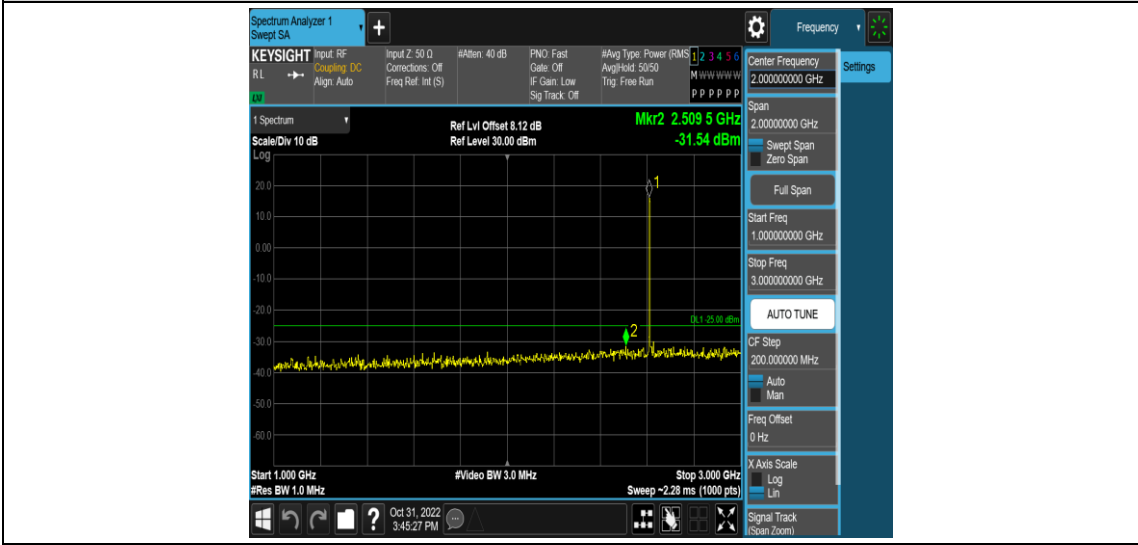

Band38-10MHz-16QAM-38000-1RB#0-Range5:3000~26500MHz

Band38-10MHz-16QAM-38200-1RB#0-Range1:0.009~0.15MHz

Band38-10MHz-16QAM-38200-1RB#0-Range2:0.15~30MHz

Band38-10MHz-16QAM-38200-1RB#0-Range3:30~1000MHz

Band38-10MHz-16QAM-38200-1RB#0-Range4:1000~3000MHz

Band38-10MHz-16QAM-38200-1RB#0-Range5:3000~26500MHz

Band38-15MHz-QPSK-37825-1RB#0-Range1:0.009~0.15MHz

Band38-15MHz-QPSK-37825-1RB#0-Range2:0.15~30MHz

Band38-15MHz-QPSK-37825-1RB#0-Range3:30~1000MHz

Band38-15MHz-QPSK-37825-1RB#0-Range4:1000~3000MHz