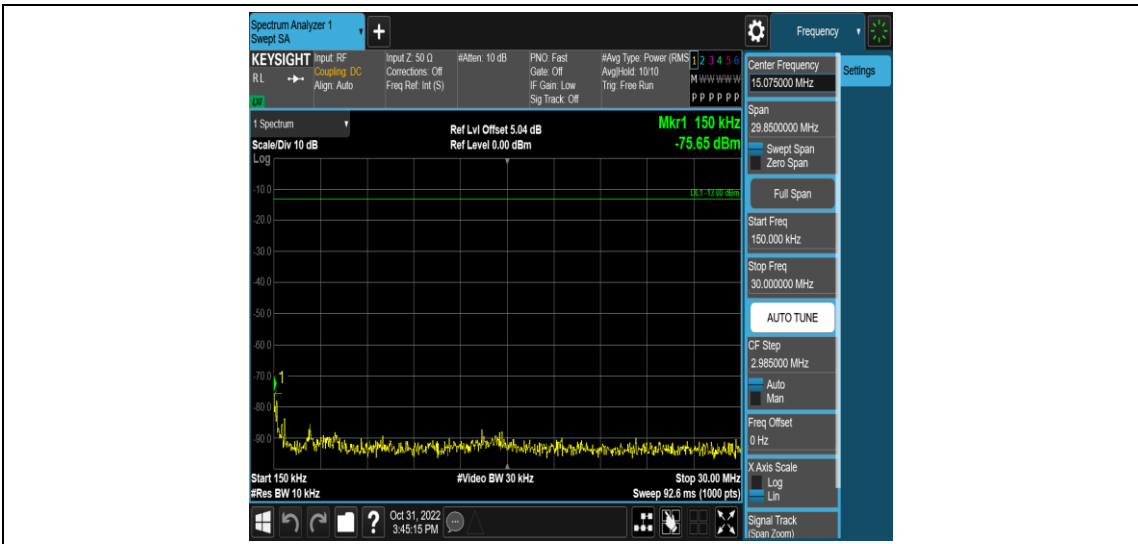

Band38-10MHz-16QAM-38000-1RB#0-Range5:3000~26500MHz

Band38-10MHz-16QAM-38200-1RB#0-Range1:0.009~0.15MHz

Band38-10MHz-16QAM-38200-1RB#0-Range2:0.15~30MHz

Band38-10MHz-16QAM-38200-1RB#0-Range3:30~1000MHz

Band38-10MHz-16QAM-38200-1RB#0-Range4:1000~3000MHz

Band38-10MHz-16QAM-38200-1RB#0-Range5:3000~26500MHz

Band38-15MHz-QPSK-37825-1RB#0-Range1:0.009~0.15MHz

Band38-15MHz-QPSK-37825-1RB#0-Range2:0.15~30MHz

Band38-15MHz-QPSK-37825-1RB#0-Range3:30~1000MHz

Band38-15MHz-QPSK-37825-1RB#0-Range4:1000~3000MHz