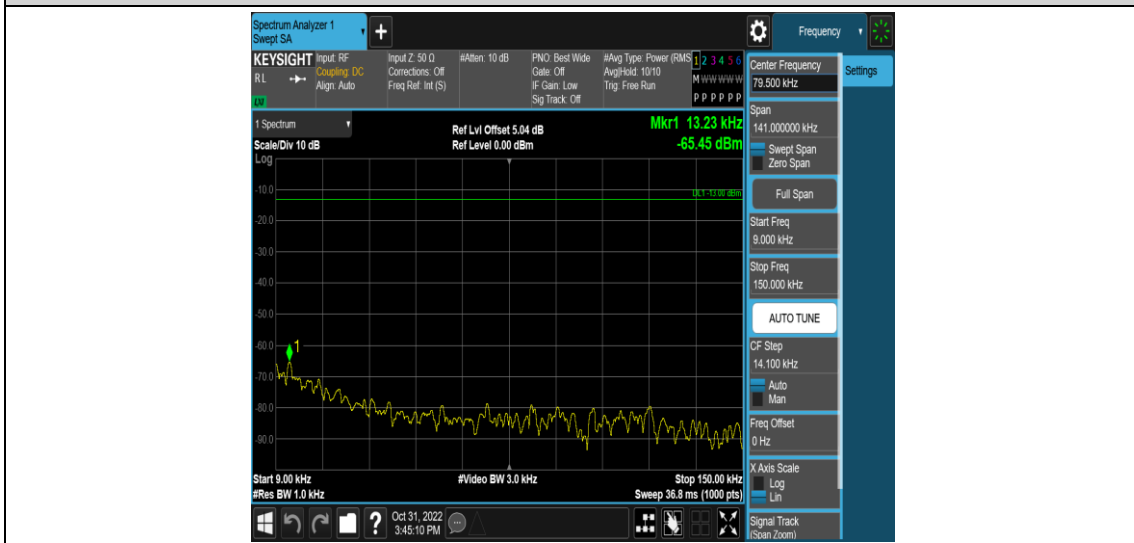

Band38-10MHz-16QAM-38000-1RB#0-Range5:3000~26500MHz

Band38-10MHz-16QAM-38200-1RB#0-Range1:0.009~0.15MHz

Band38-10MHz-16QAM-38200-1RB#0-Range2:0.15~30MHz

Band38-10MHz-16QAM-38200-1RB#0-Range3:30~1000MHz

Band38-10MHz-16QAM-38200-1RB#0-Range4:1000~3000MHz

Band38-10MHz-16QAM-38200-1RB#0-Range5:3000~26500MHz

Band38-15MHz-QPSK-37825-1RB#0-Range1:0.009~0.15MHz

Band38-15MHz-QPSK-37825-1RB#0-Range2:0.15~30MHz

Band38-15MHz-QPSK-37825-1RB#0-Range3:30~1000MHz

Band38-15MHz-QPSK-37825-1RB#0-Range4:1000~3000MHz