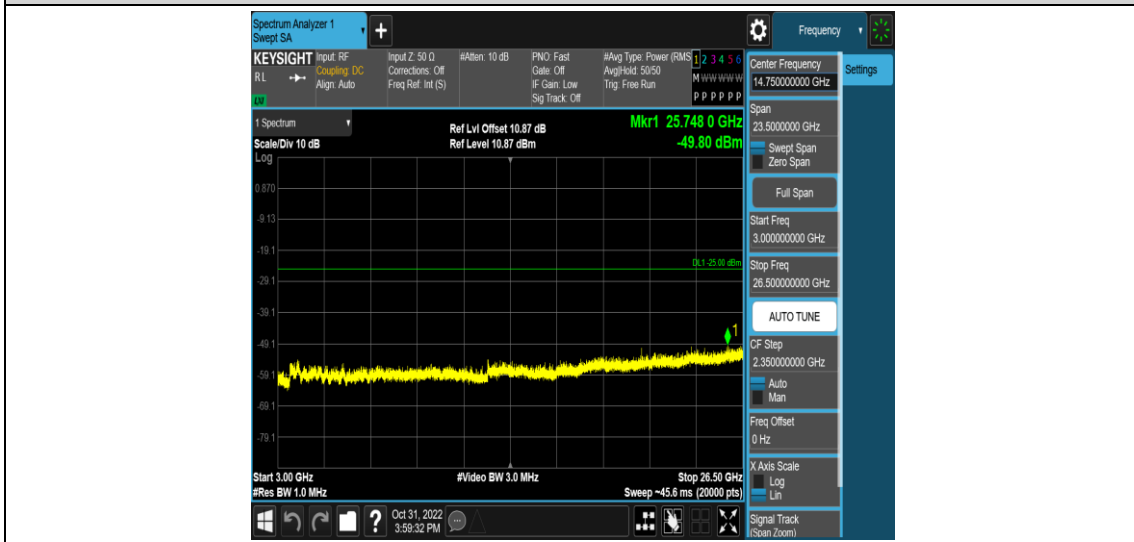

Band38-15MHz-16QAM-38000-1RB#0-Range5:3000~26500MHz

Band38-15MHz-16QAM-38175-1RB#0-Range1:0.009~0.15MHz