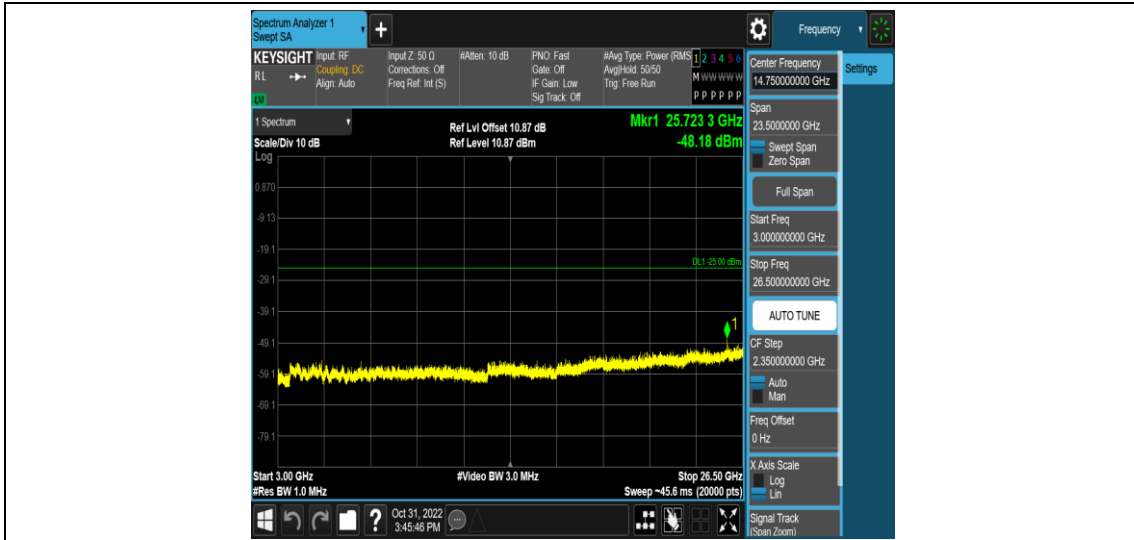

Band38-10MHz-16QAM-38000-1RB#0-Range5:3000~26500MHz

Band38-10MHz-16QAM-38200-1RB#0-Range1:0.009~0.15MHz

Band38-10MHz-16QAM-38200-1RB#0-Range2:0.15~30MHz

Band38-10MHz-16QAM-38200-1RB#0-Range3:30~1000MHz

Band38-10MHz-16QAM-38200-1RB#0-Range4:1000~3000MHz

Band38-10MHz-16QAM-38200-1RB#0-Range5:3000~26500MHz

Band38-15MHz-QPSK-37825-1RB#0-Range1:0.009~0.15MHz

Band38-15MHz-QPSK-37825-1RB#0-Range2:0.15~30MHz

Band38-15MHz-QPSK-37825-1RB#0-Range3:30~1000MHz

Band38-15MHz-QPSK-37825-1RB#0-Range4:1000~3000MHz