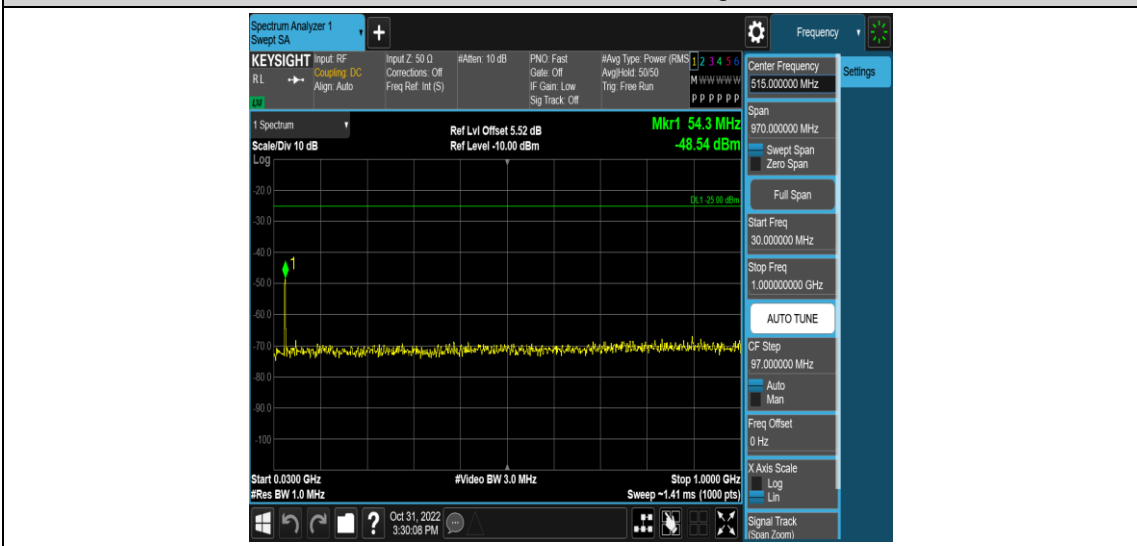

Band38-5MHz-16QAM-38225-1RB#0-Range3:30~1000MHz

Band38-5MHz-16QAM-38225-1RB#0-Range4:1000~3000MHz