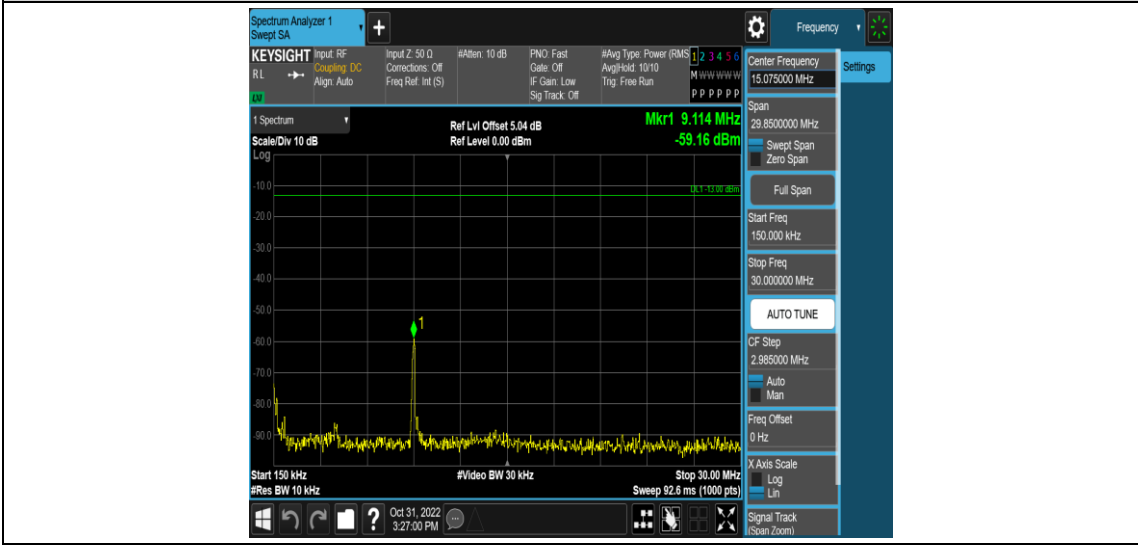

Band38-5MHz-16QAM-37775-1RB#0-Range2:0.15~30MHz

Band38-5MHz-16QAM-37775-1RB#0-Range3:30~1000MHz