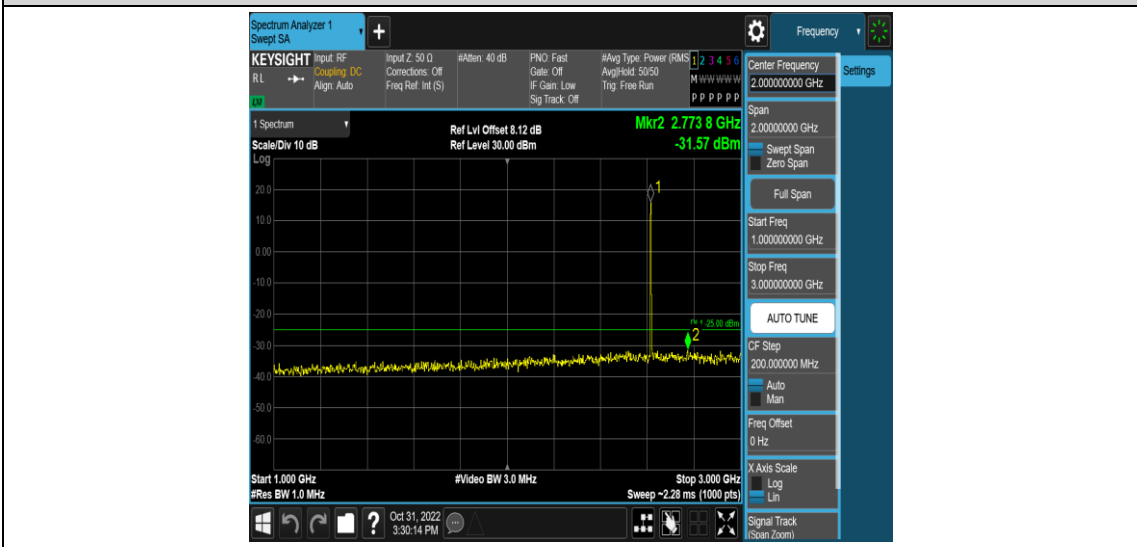

Band38-5MHz-16QAM-38225-1RB#0-Range1:0.009~0.15MHz

Band38-5MHz-16QAM-38225-1RB#0-Range2:0.15~30MHz

Band38-5MHz-16QAM-38225-1RB#0-Range3:30~1000MHz

Band38-5MHz-16QAM-38225-1RB#0-Range4:1000~3000MHz

Band38-5MHz-16QAM-38225-1RB#0-Range5:3000~26500MHz