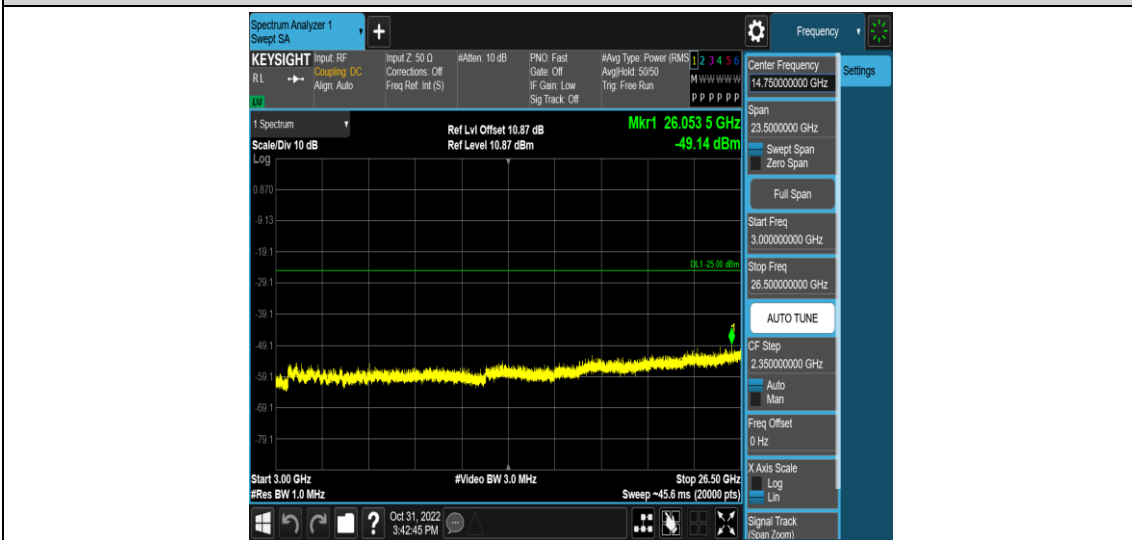

Band38-10MHz-16QAM-37800-1RB#0-Range1:0.009~0.15MHz

Band38-10MHz-16QAM-37800-1RB#0-Range2:0.15~30MHz

Band38-10MHz-16QAM-37800-1RB#0-Range3:30~1000MHz

Band38-10MHz-16QAM-37800-1RB#0-Range4:1000~3000MHz

Band38-10MHz-16QAM-37800-1RB#0-Range5:3000~26500MHz

Band38-10MHz-16QAM-38000-1RB#0-Range1:0.009~0.15MHz

Band38-10MHz-16QAM-38000-1RB#0-Range2:0.15~30MHz

Band38-10MHz-16QAM-38000-1RB#0-Range3:30~1000MHz

Band38-10MHz-16QAM-38000-1RB#0-Range4:1000~3000MHz