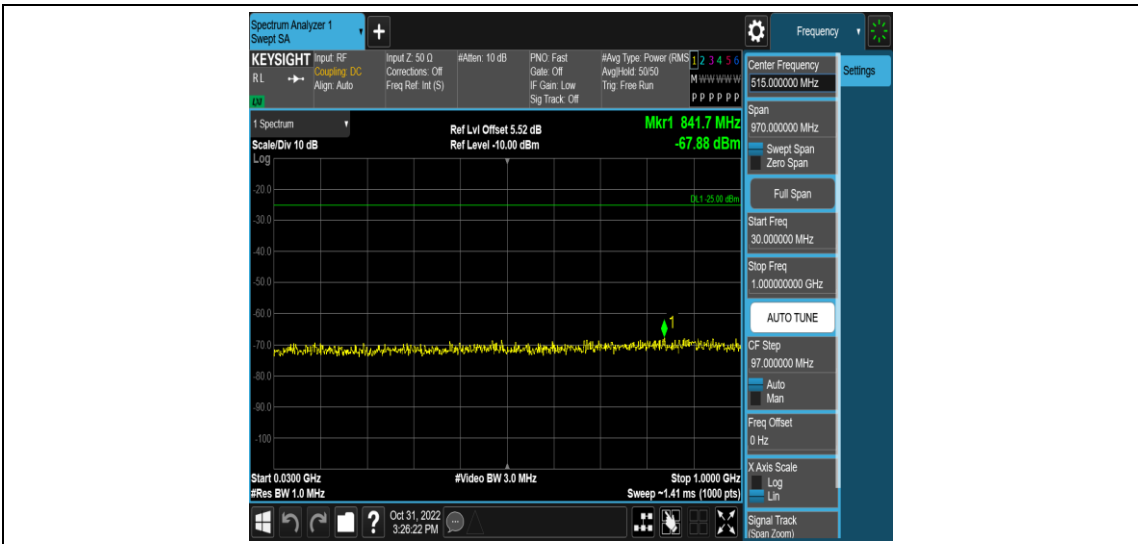

Band38-5MHz-QPSK-37775-1RB#0-Range4:1000~3000MHz