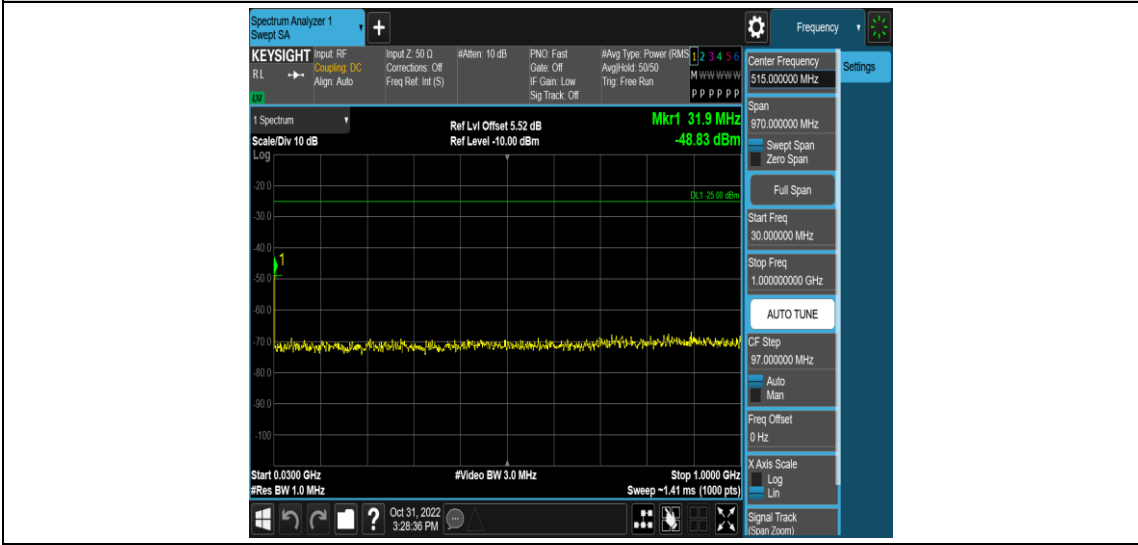

Band38-5MHz-16QAM-38000-1RB#0-Range3:30~1000MHz

Band38-5MHz-16QAM-38000-1RB#0-Range4:1000~3000MHz