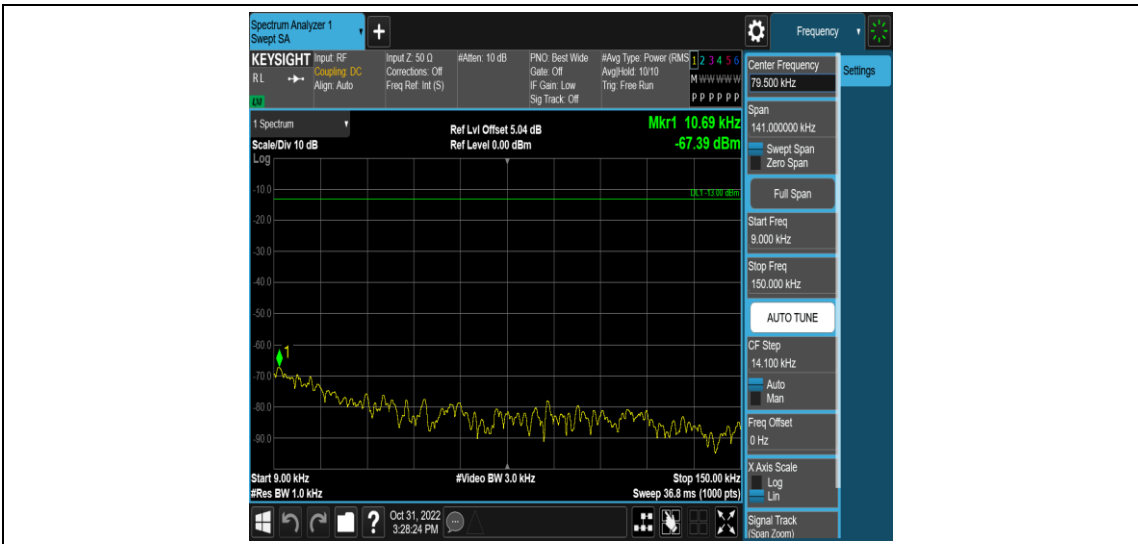

Band38-5MHz-16QAM-37775-1RB#0-Range1:0.009~0.15MHz

Band38-5MHz-16QAM-37775-1RB#0-Range2:0.15~30MHz

Band38-5MHz-16QAM-37775-1RB#0-Range3:30~1000MHz

Band38-5MHz-16QAM-37775-1RB#0-Range4:1000~3000MHz

Band38-5MHz-16QAM-37775-1RB#0-Range5:3000~26500MHz

Band38-5MHz-16QAM-38000-1RB#0-Range1:0.009~0.15MHz

Band38-5MHz-16QAM-38000-1RB#0-Range2:0.15~30MHz

Band38-5MHz-16QAM-38000-1RB#0-Range3:30~1000MHz

Band38-5MHz-16QAM-38000-1RB#0-Range4:1000~3000MHz

Band38-5MHz-16QAM-38000-1RB#0-Range5:3000~26500MHz