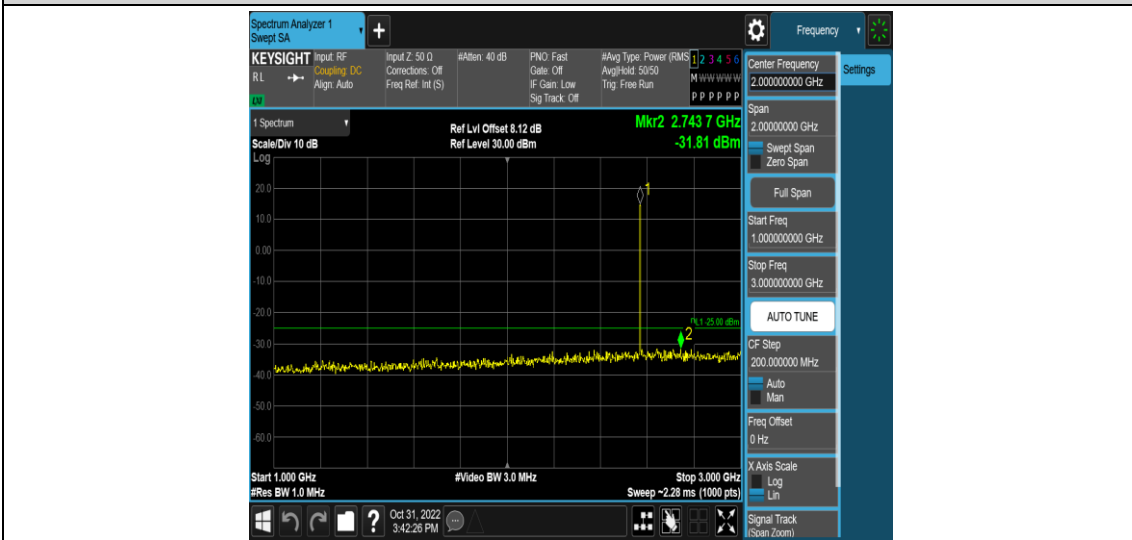

Band38-10MHz-16QAM-37800-1RB#0-Range1:0.009~0.15MHz

Band38-10MHz-16QAM-37800-1RB#0-Range2:0.15~30MHz

Band38-10MHz-16QAM-37800-1RB#0-Range3:30~1000MHz

Band38-10MHz-16QAM-37800-1RB#0-Range4:1000~3000MHz

Band38-10MHz-16QAM-37800-1RB#0-Range5:3000~26500MHz

Band38-10MHz-16QAM-38000-1RB#0-Range1:0.009~0.15MHz

Band38-10MHz-16QAM-38000-1RB#0-Range2:0.15~30MHz

Band38-10MHz-16QAM-38000-1RB#0-Range3:30~1000MHz

Band38-10MHz-16QAM-38000-1RB#0-Range4:1000~3000MHz