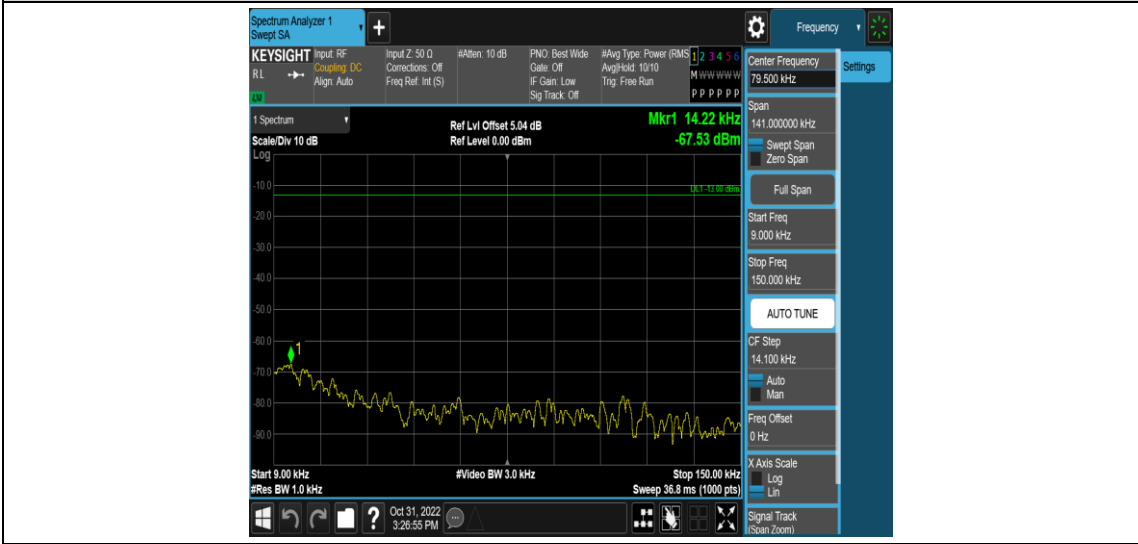

Band38-5MHz-16QAM-37775-1RB#0-Range1:0.009~0.15MHz

Band38-5MHz-16QAM-37775-1RB#0-Range2:0.15~30MHz