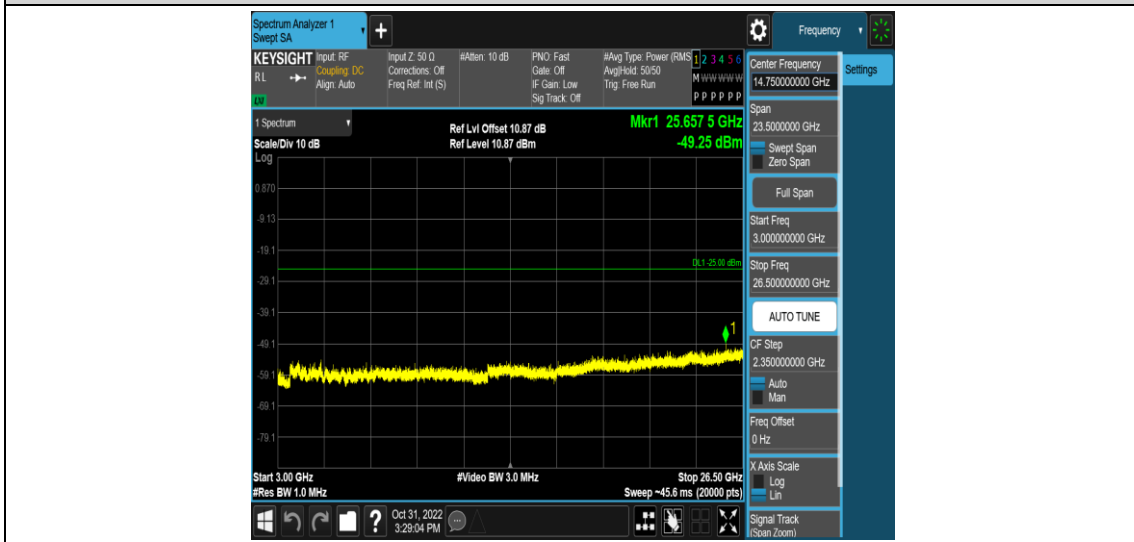

Band38-5MHz-16QAM-38000-1RB#0-Range1:0.009~0.15MHz

Band38-5MHz-16QAM-38000-1RB#0-Range2:0.15~30MHz

Band38-5MHz-16QAM-38000-1RB#0-Range3:30~1000MHz

Band38-5MHz-16QAM-38000-1RB#0-Range4:1000~3000MHz

Band38-5MHz-16QAM-38000-1RB#0-Range5:3000~26500MHz

Band38-5MHz-16QAM-38225-1RB#0-Range1:0.009~0.15MHz

Band38-5MHz-16QAM-38225-1RB#0-Range2:0.15~30MHz

Band38-5MHz-16QAM-38225-1RB#0-Range3:30~1000MHz

Band38-5MHz-16QAM-38225-1RB#0-Range4:1000~3000MHz

Band38-5MHz-16QAM-38225-1RB#0-Range5:3000~26500MHz