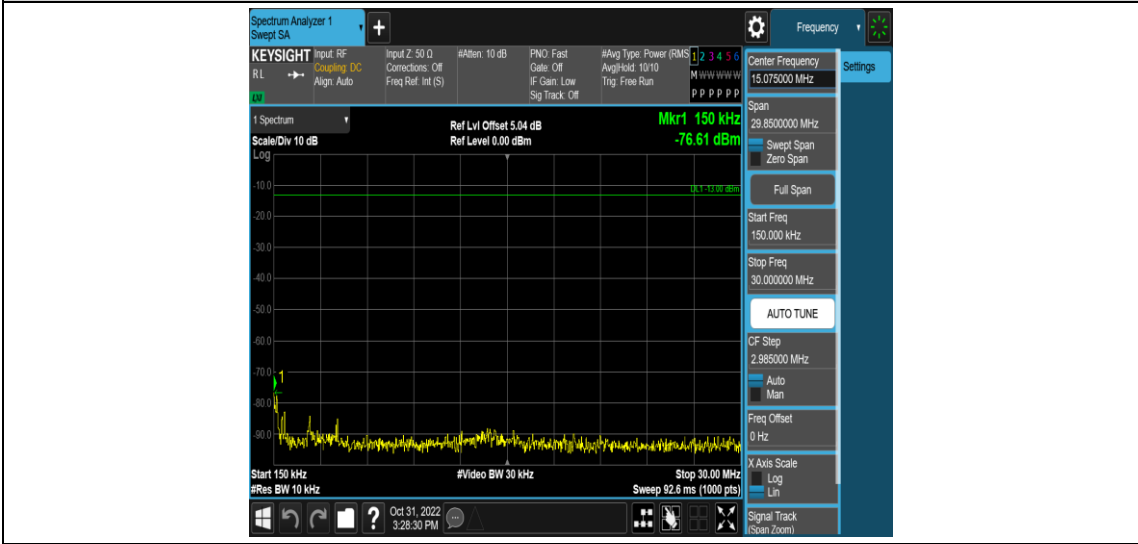

Band38-5MHz-16QAM-38000-1RB#0-Range2:0.15~30MHz

Band38-5MHz-16QAM-38000-1RB#0-Range3:30~1000MHz