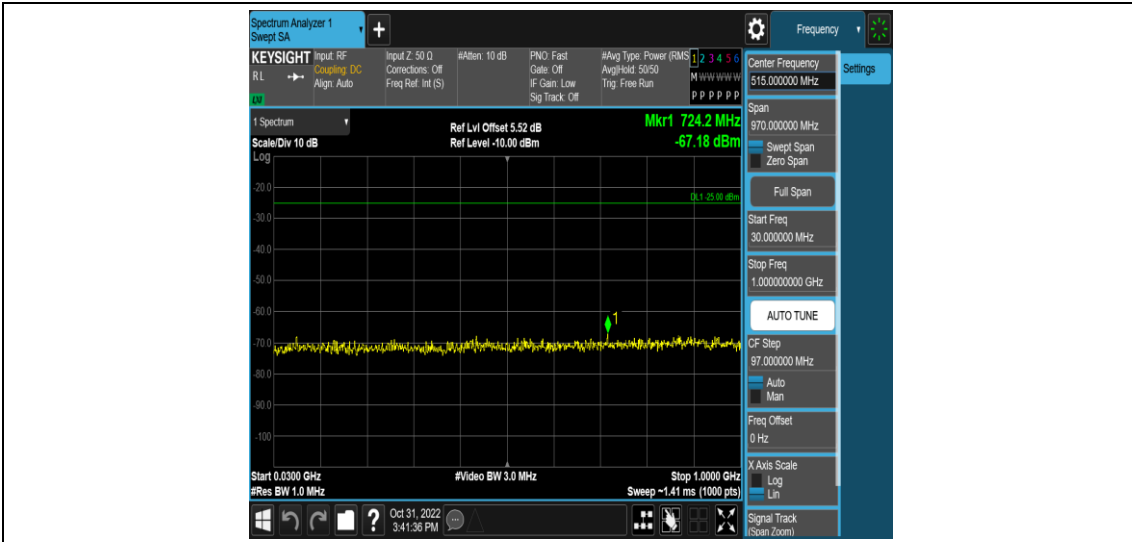

Band38-10MHz-QPSK-37800-1RB#0-Range3:30~1000MHz

Band38-10MHz-QPSK-37800-1RB#0-Range4:1000~3000MHz