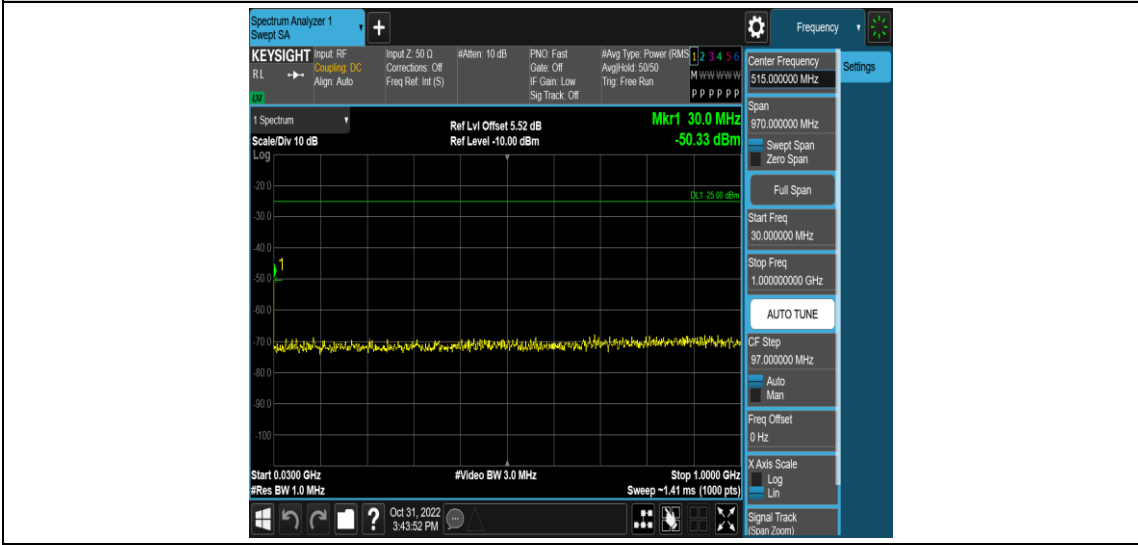

Band38-10MHz-16QAM-37800-1RB#0-Range1:0.009~0.15MHz

Band38-10MHz-16QAM-37800-1RB#0-Range2:0.15~30MHz

Band38-10MHz-16QAM-37800-1RB#0-Range3:30~1000MHz

Band38-10MHz-16QAM-37800-1RB#0-Range4:1000~3000MHz

Band38-10MHz-16QAM-37800-1RB#0-Range5:3000~26500MHz

Band38-10MHz-16QAM-38000-1RB#0-Range1:0.009~0.15MHz

Band38-10MHz-16QAM-38000-1RB#0-Range2:0.15~30MHz

Band38-10MHz-16QAM-38000-1RB#0-Range3:30~1000MHz

Band38-10MHz-16QAM-38000-1RB#0-Range4:1000~3000MHz