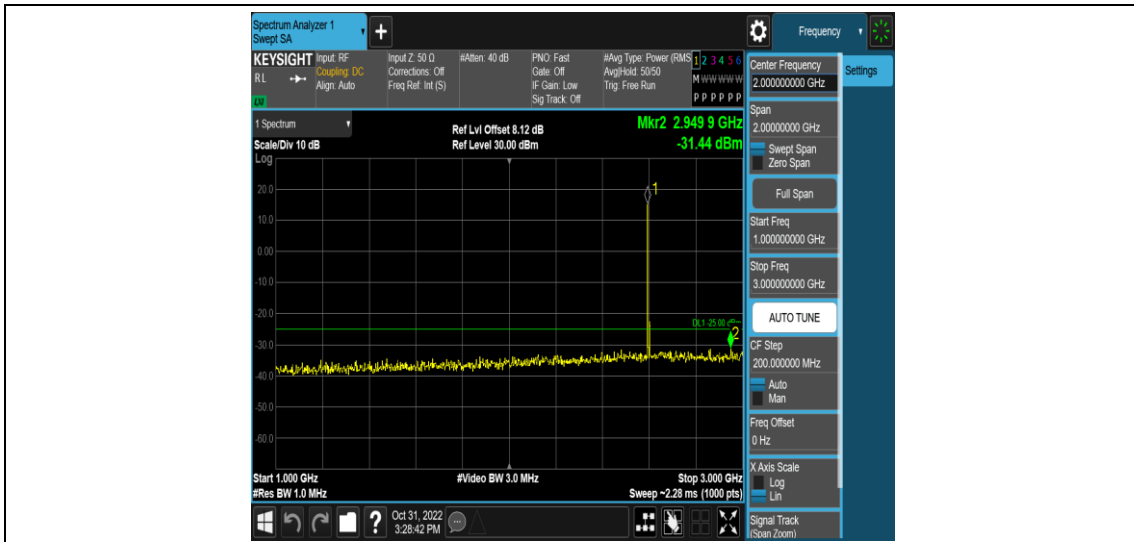

Band38-5MHz-16QAM-38000-1RB#0-Range1:0.009~0.15MHz

Band38-5MHz-16QAM-38000-1RB#0-Range2:0.15~30MHz

Band38-5MHz-16QAM-38000-1RB#0-Range3:30~1000MHz

Band38-5MHz-16QAM-38000-1RB#0-Range4:1000~3000MHz

Band38-5MHz-16QAM-38000-1RB#0-Range5:3000~26500MHz