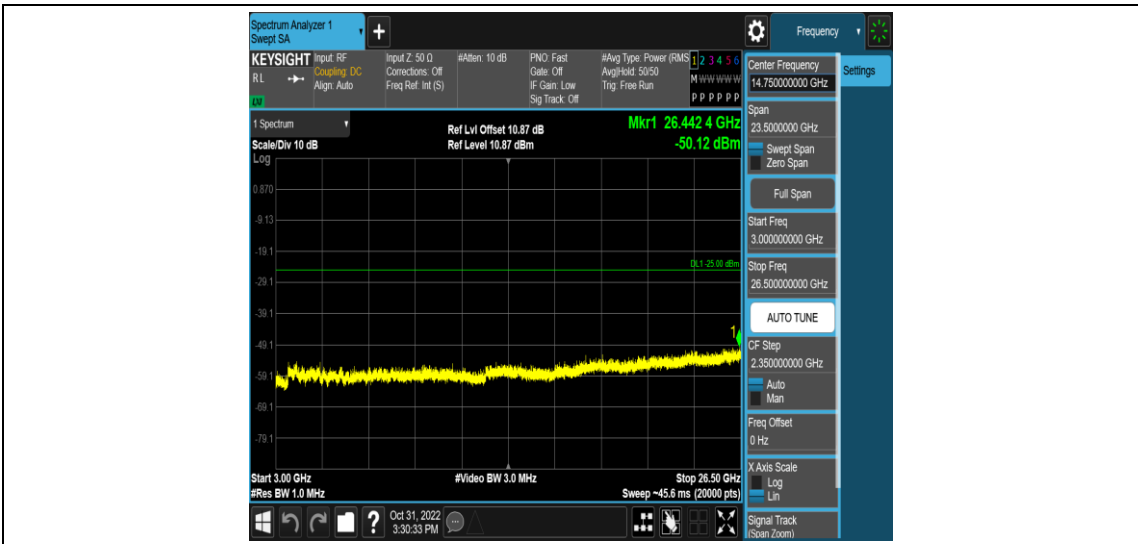

Band38-5MHz-16QAM-38225-1RB#0-Range1:0.009~0.15MHz

Band38-5MHz-16QAM-38225-1RB#0-Range2:0.15~30MHz

Band38-5MHz-16QAM-38225-1RB#0-Range3:30~1000MHz

Band38-5MHz-16QAM-38225-1RB#0-Range4:1000~3000MHz

Band38-5MHz-16QAM-38225-1RB#0-Range5:3000~26500MHz