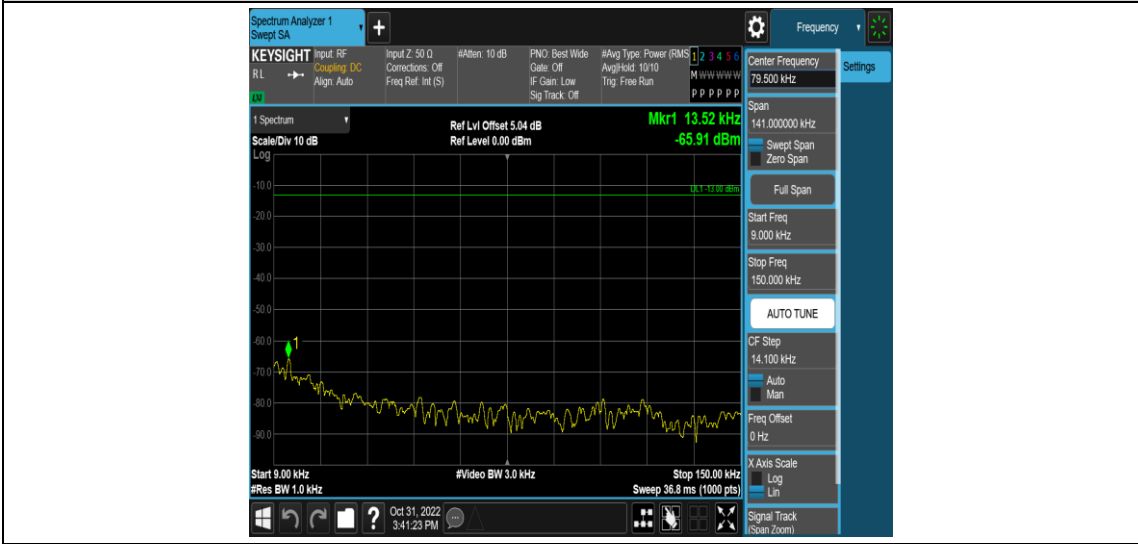

Band38-10MHz-QPSK-37800-1RB#0-Range1:0.009~0.15MHz

Band38-10MHz-QPSK-37800-1RB#0-Range2:0.15~30MHz