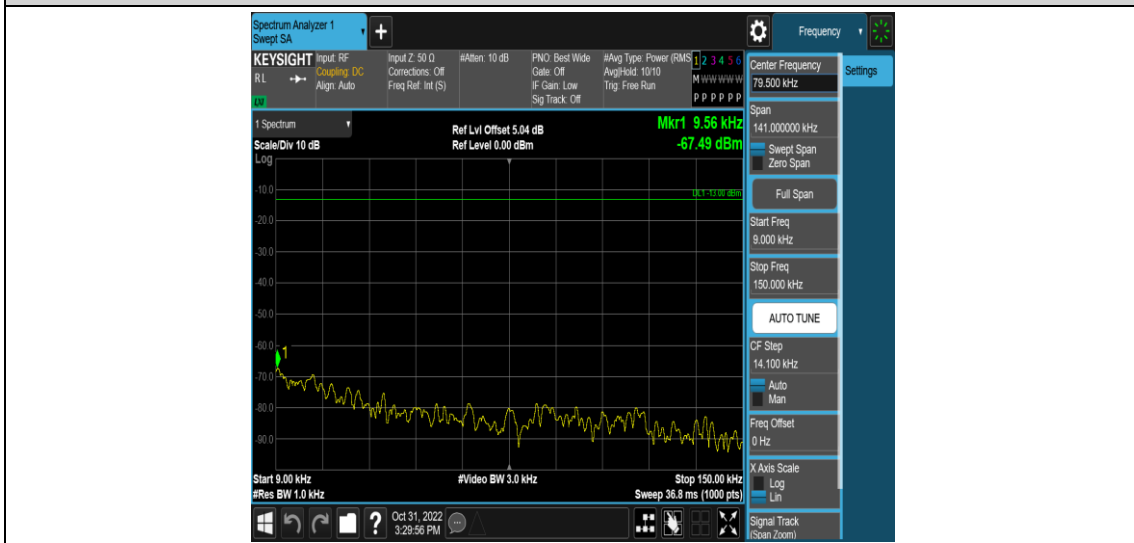

Band38-5MHz-16QAM-38000-1RB#0-Range1:0.009~0.15MHz

Band38-5MHz-16QAM-38000-1RB#0-Range2:0.15~30MHz

Band38-5MHz-16QAM-38000-1RB#0-Range3:30~1000MHz

Band38-5MHz-16QAM-38000-1RB#0-Range4:1000~3000MHz

Band38-5MHz-16QAM-38000-1RB#0-Range5:3000~26500MHz

Band38-5MHz-16QAM-38225-1RB#0-Range1:0.009~0.15MHz

Band38-5MHz-16QAM-38225-1RB#0-Range2:0.15~30MHz

Band38-5MHz-16QAM-38225-1RB#0-Range3:30~1000MHz

Band38-5MHz-16QAM-38225-1RB#0-Range4:1000~3000MHz

Band38-5MHz-16QAM-38225-1RB#0-Range5:3000~26500MHz