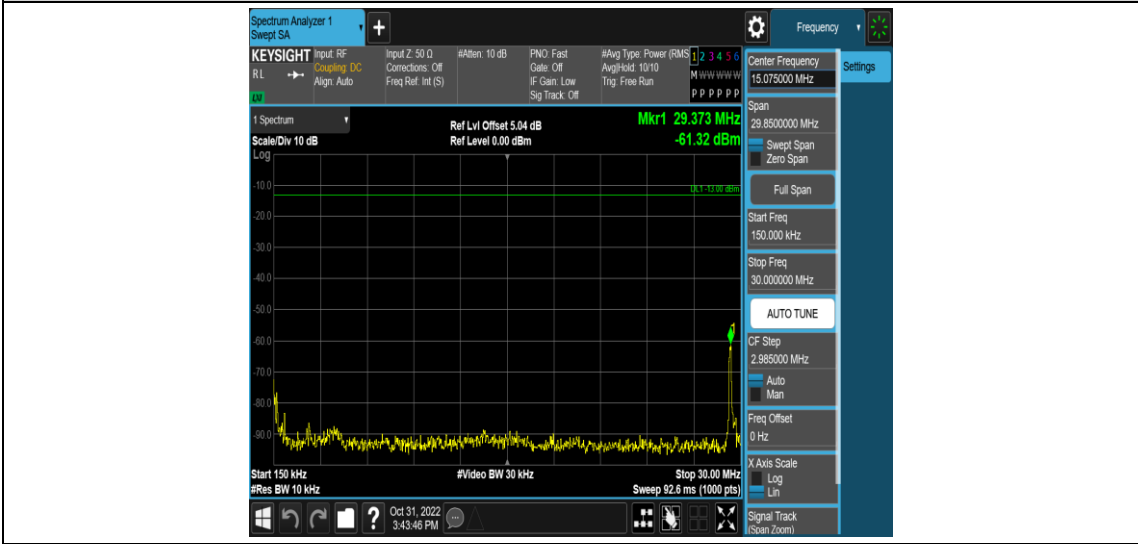

Band38-10MHz-16QAM-37800-1RB#0-Range1:0.009~0.15MHz

Band38-10MHz-16QAM-37800-1RB#0-Range2:0.15~30MHz

Band38-10MHz-16QAM-37800-1RB#0-Range3:30~1000MHz

Band38-10MHz-16QAM-37800-1RB#0-Range4:1000~3000MHz

Band38-10MHz-16QAM-37800-1RB#0-Range5:3000~26500MHz

Band38-10MHz-16QAM-38000-1RB#0-Range1:0.009~0.15MHz

Band38-10MHz-16QAM-38000-1RB#0-Range2:0.15~30MHz

Band38-10MHz-16QAM-38000-1RB#0-Range3:30~1000MHz

Band38-10MHz-16QAM-38000-1RB#0-Range4:1000~3000MHz