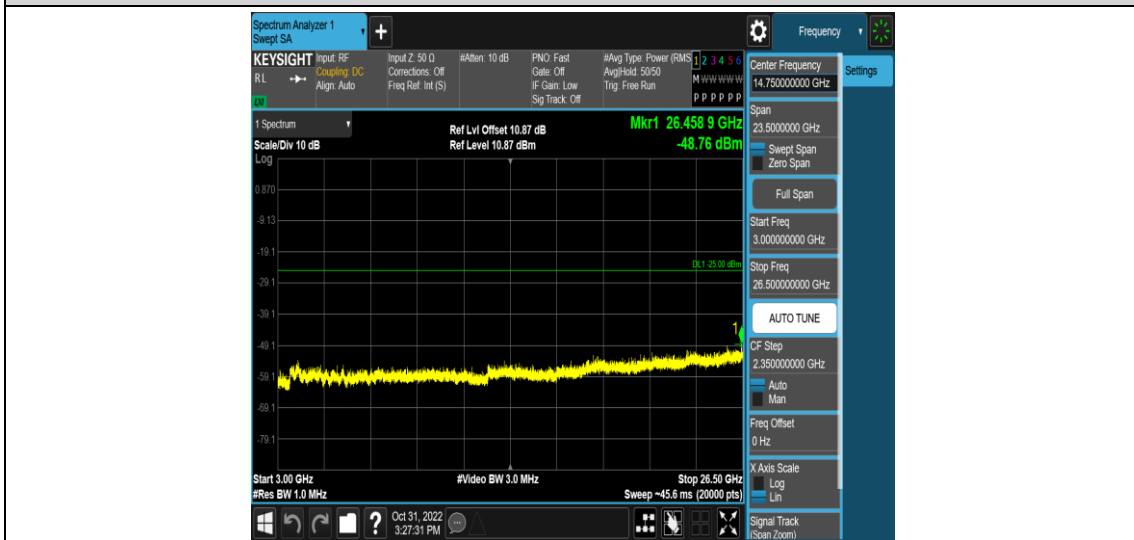

Band38-5MHz-16QAM-37775-1RB#0-Range1:0.009~0.15MHz

Band38-5MHz-16QAM-37775-1RB#0-Range2:0.15~30MHz

Band38-5MHz-16QAM-37775-1RB#0-Range3:30~1000MHz

Band38-5MHz-16QAM-37775-1RB#0-Range4:1000~3000MHz

Band38-5MHz-16QAM-37775-1RB#0-Range5:3000~26500MHz