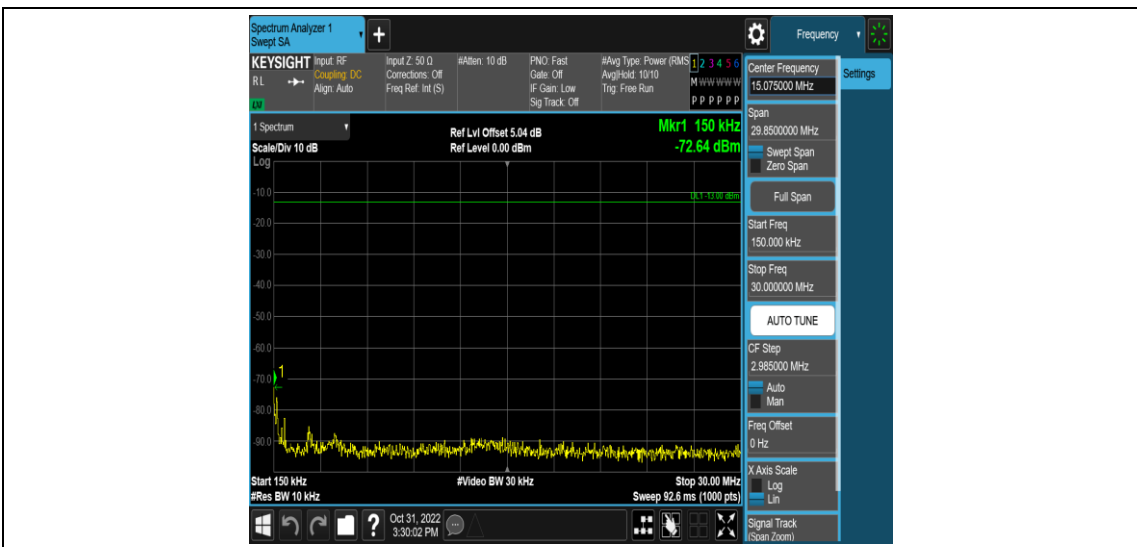

Band38-5MHz-16QAM-38000-1RB#0-Range1:0.009~0.15MHz

Band38-5MHz-16QAM-38000-1RB#0-Range2:0.15~30MHz

Band38-5MHz-16QAM-38000-1RB#0-Range3:30~1000MHz

Band38-5MHz-16QAM-38000-1RB#0-Range4:1000~3000MHz

Band38-5MHz-16QAM-38000-1RB#0-Range5:3000~26500MHz

Band38-5MHz-16QAM-38225-1RB#0-Range1:0.009~0.15MHz

Band38-5MHz-16QAM-38225-1RB#0-Range2:0.15~30MHz

Band38-5MHz-16QAM-38225-1RB#0-Range3:30~1000MHz

Band38-5MHz-16QAM-38225-1RB#0-Range4:1000~3000MHz

Band38-5MHz-16QAM-38225-1RB#0-Range5:3000~26500MHz