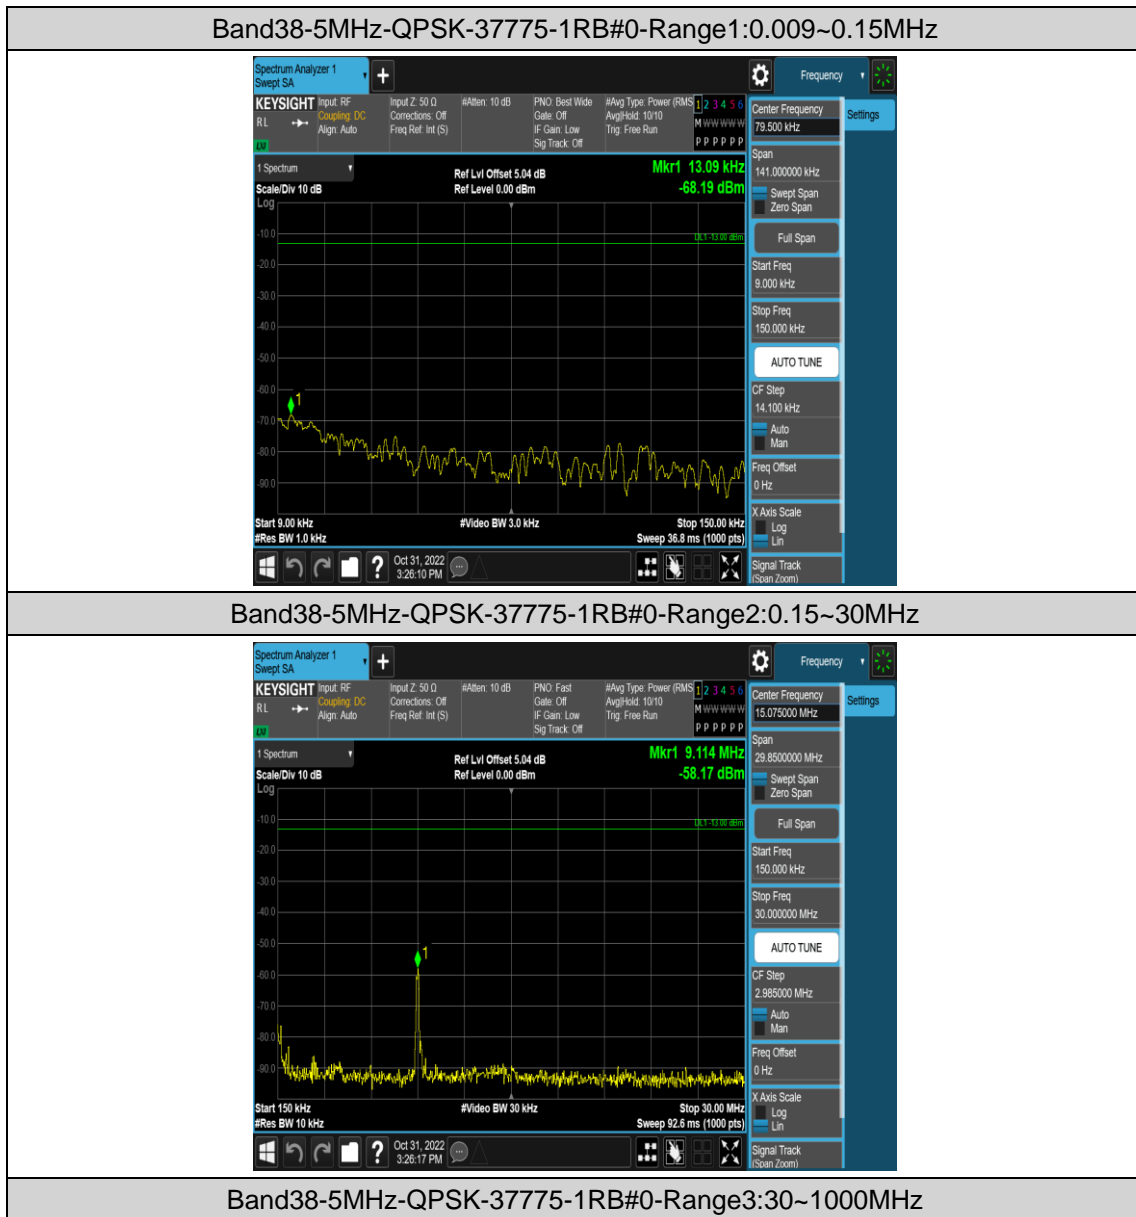

Band38	20MHz	16QAM	38150	1RB#0	Range5:3000~26500MHz	PASS

Test Graphs