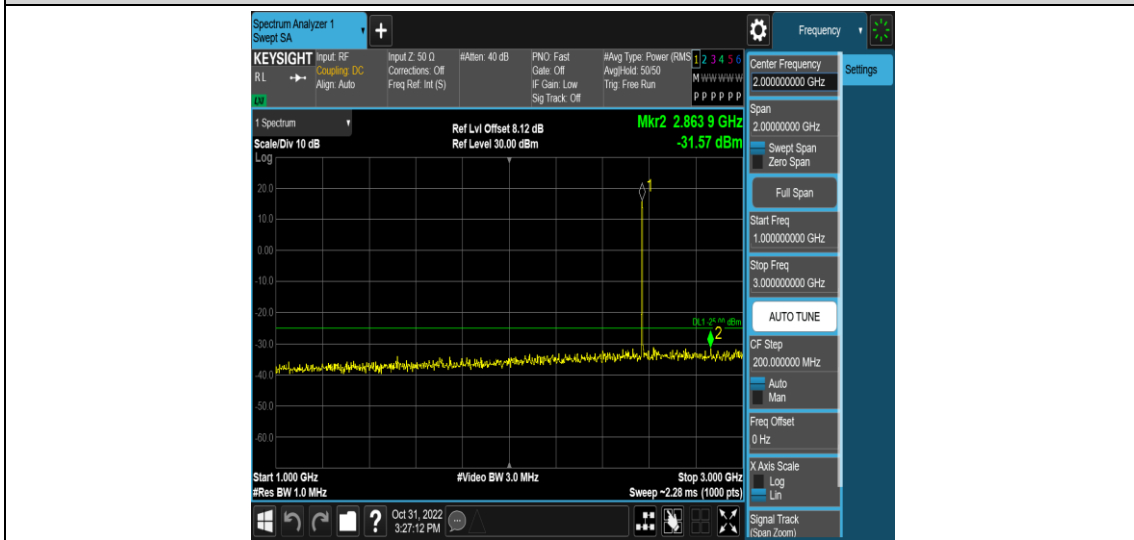

Band38-5MHz-16QAM-37775-1RB#0-Range1:0.009~0.15MHz

Band38-5MHz-16QAM-37775-1RB#0-Range2:0.15~30MHz

Band38-5MHz-16QAM-37775-1RB#0-Range3:30~1000MHz

Band38-5MHz-16QAM-37775-1RB#0-Range4:1000~3000MHz

Band38-5MHz-16QAM-37775-1RB#0-Range5:3000~26500MHz