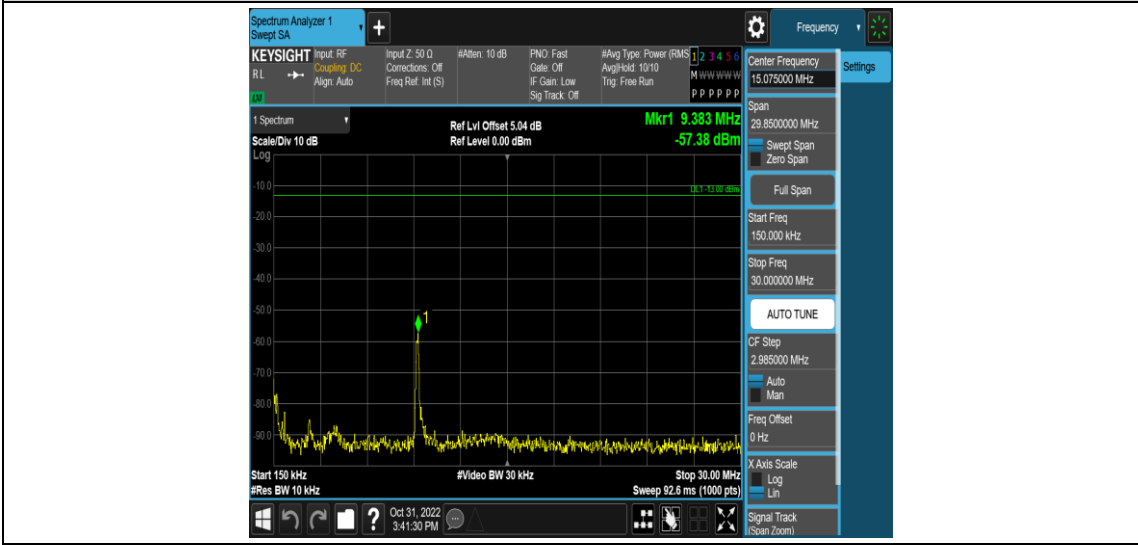

Band38-10MHz-QPSK-37800-1RB#0-Range2:0.15~30MHz

Band38-10MHz-QPSK-37800-1RB#0-Range3:30~1000MHz