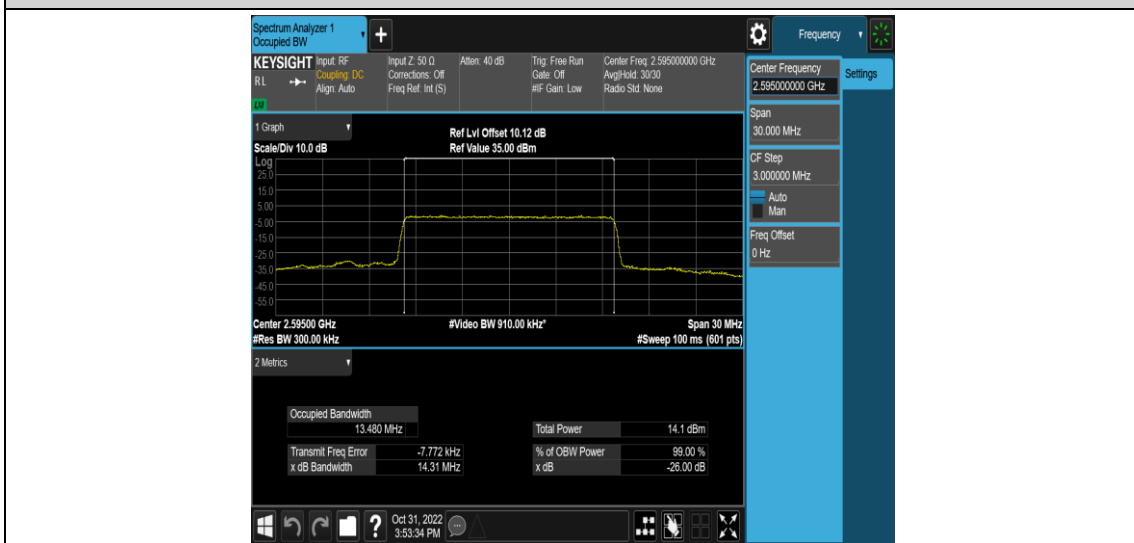

Band38-15MHz-QPSK-37825-75RB#0

Band38-15MHz-QPSK-38000-75RB#0

Band38-15MHz-QPSK-38175-75RB#0

Band38-15MHz-16QAM-37825-75RB#0

Band38-15MHz-16QAM-38000-75RB#0

Band38-15MHz-16QAM-38175-75RB#0

Band38-20MHz-QPSK-37850-100RB#0

Band38-20MHz-QPSK-38000-100RB#0

Band38-20MHz-QPSK-38150-100RB#0

Band38-20MHz-16QAM-37850-100RB#0

Band38-20MHz-16QAM-38000-100RB#0

Band38-20MHz-16QAM-38150-100RB#0

Appendix D: Band Edge

Test Result

Band	Bandwidth	Modulation	Channel	RB Configuration	Verdict
Band38	5MHz	QPSK	37775	1RB#0	PASS
Band38	5MHz	QPSK	37775	1RB#24	PASS
Band38	5MHz	QPSK	37775	25RB#0	PASS
Band38	5MHz	QPSK	38225	1RB#0	PASS
Band38	5MHz	QPSK	38225	1RB#24	PASS
Band38	5MHz	QPSK	38225	25RB#0	PASS
Band38	5MHz	16QAM	37775	1RB#0	PASS
Band38	5MHz	16QAM	37775	1RB#24	PASS
Band38	5MHz	16QAM	37775	25RB#0	PASS
Band38	5MHz	16QAM	38225	1RB#0	PASS
Band38	5MHz	16QAM	38225	1RB#24	PASS
Band38	5MHz	16QAM	38225	25RB#0	PASS
Band38	10MHz	QPSK	37800	1RB#0	PASS
Band38	10MHz	QPSK	37800	1RB#49	PASS
Band38	10MHz	QPSK	37800	50RB#0	PASS
Band38	10MHz	QPSK	38200	1RB#0	PASS
Band38	10MHz	QPSK	38200	1RB#49	PASS
Band38	10MHz	QPSK	38200	50RB#0	PASS
Band38	10MHz	16QAM	37800	1RB#0	PASS
Band38	10MHz	16QAM	37800	1RB#49	PASS
Band38	10MHz	16QAM	37800	50RB#0	PASS
Band38	10MHz	16QAM	38200	1RB#0	PASS
Band38	10MHz	16QAM	38200	1RB#49	PASS
Band38	10MHz	16QAM	38200	50RB#0	PASS
Band38	15MHz	QPSK	37825	1RB#0	PASS
Band38	15MHz	QPSK	37825	1RB#74	PASS
Band38	15MHz	QPSK	37825	75RB#0	PASS
Band38	15MHz	QPSK	38175	1RB#0	PASS
Band38	15MHz	QPSK	38175	1RB#74	PASS
Band38	15MHz	QPSK	38175	75RB#0	PASS
Band38	15MHz	16QAM	37825	1RB#0	PASS
Band38	15MHz	16QAM	37825	1RB#74	PASS
Band38	15MHz	16QAM	37825	75RB#0	PASS
Band38	15MHz	16QAM	38175	1RB#0	PASS
Band38	15MHz	16QAM	38175	1RB#74	PASS