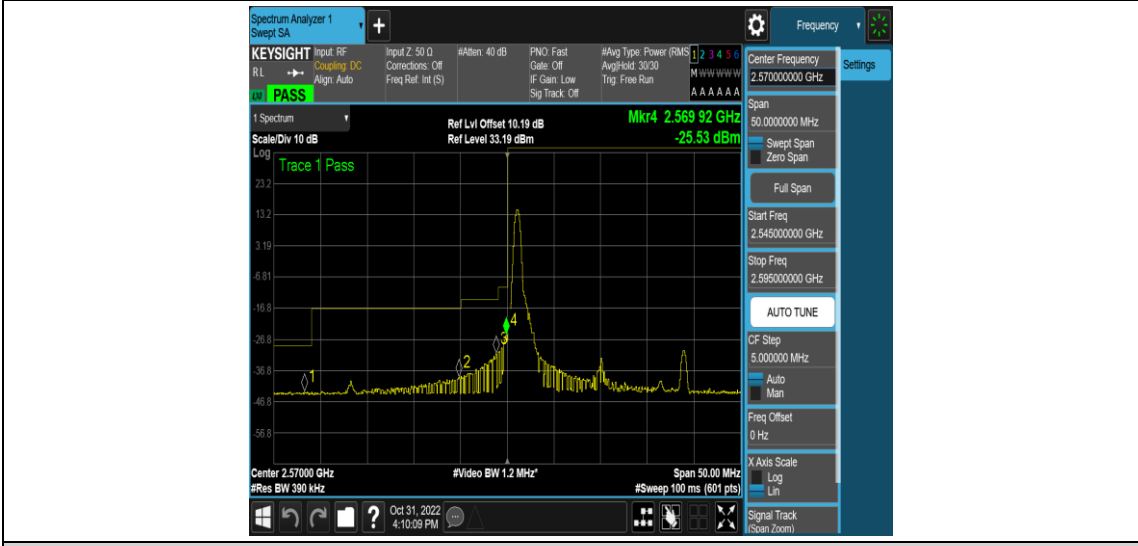

Band38-15MHz-16QAM-37825-1RB#0

Band38-15MHz-16QAM-37825-1RB#74

Band38-15MHz-16QAM-37825-75RB#0

Band38-15MHz-16QAM-38175-1RB#0

Band38-15MHz-16QAM-38175-1RB#74

Band38-15MHz-16QAM-38175-75RB#0

Band38-20MHz-QPSK-37850-1RB#0