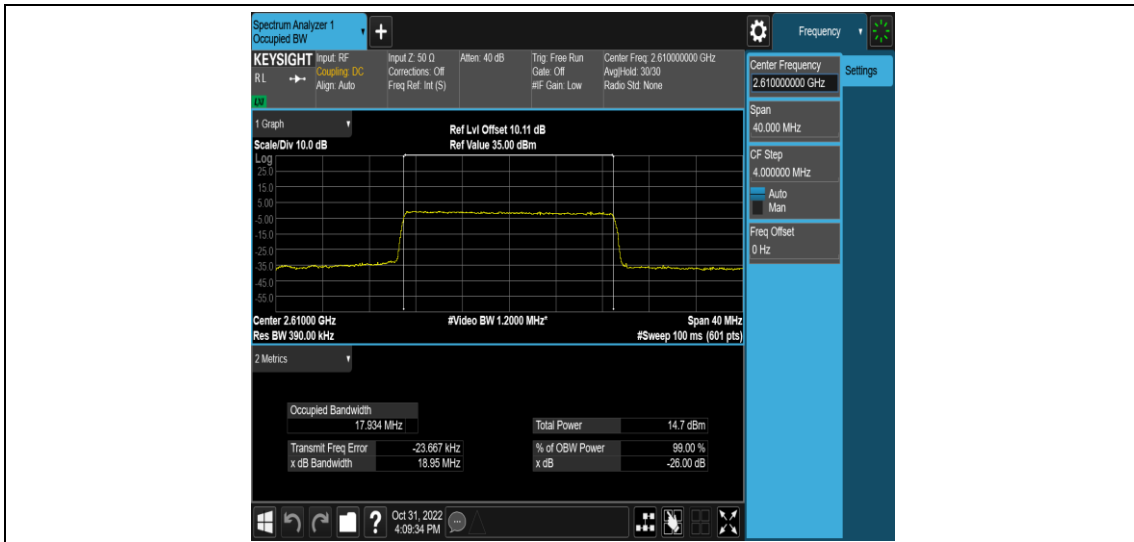

Band38-15MHz-QPSK-37825-75RB#0

Band38-15MHz-QPSK-38000-75RB#0

Band38-15MHz-QPSK-38175-75RB#0

Band38-15MHz-16QAM-37825-75RB#0

Band38-15MHz-16QAM-38000-75RB#0

Band38-15MHz-16QAM-38175-75RB#0

Band38-20MHz-QPSK-37850-100RB#0

Band38-20MHz-QPSK-38000-100RB#0

Band38-20MHz-QPSK-38150-100RB#0

Band38-20MHz-16QAM-37850-100RB#0

Band38-20MHz-16QAM-38000-100RB#0

Band38-20MHz-16QAM-38150-100RB#0

Appendix D: Band Edge

Test Result

Band	Bandwidth	Modulation	Channel	RB Configuration	Verdict
Band38	5MHz	QPSK	37775	1RB#0	PASS
Band38	5MHz	QPSK	37775	1RB#24	PASS
Band38	5MHz	QPSK	37775	25RB#0	PASS
Band38	5MHz	QPSK	38225	1RB#0	PASS
Band38	5MHz	QPSK	38225	1RB#24	PASS
Band38	5MHz	QPSK	38225	25RB#0	PASS
Band38	5MHz	16QAM	37775	1RB#0	PASS
Band38	5MHz	16QAM	37775	1RB#24	PASS
Band38	5MHz	16QAM	37775	25RB#0	PASS
Band38	5MHz	16QAM	38225	1RB#0	PASS
Band38	5MHz	16QAM	38225	1RB#24	PASS
Band38	5MHz	16QAM	38225	25RB#0	PASS
Band38	10MHz	QPSK	37800	1RB#0	PASS
Band38	10MHz	QPSK	37800	1RB#49	PASS
Band38	10MHz	QPSK	37800	50RB#0	PASS
Band38	10MHz	QPSK	38200	1RB#0	PASS
Band38	10MHz	QPSK	38200	1RB#49	PASS
Band38	10MHz	QPSK	38200	50RB#0	PASS
Band38	10MHz	16QAM	37800	1RB#0	PASS
Band38	10MHz	16QAM	37800	1RB#49	PASS
Band38	10MHz	16QAM	37800	50RB#0	PASS
Band38	10MHz	16QAM	38200	1RB#0	PASS
Band38	10MHz	16QAM	38200	1RB#49	PASS
Band38	10MHz	16QAM	38200	50RB#0	PASS
Band38	15MHz	QPSK	37825	1RB#0	PASS
Band38	15MHz	QPSK	37825	1RB#74	PASS
Band38	15MHz	QPSK	37825	75RB#0	PASS
Band38	15MHz	QPSK	38175	1RB#0	PASS
Band38	15MHz	QPSK	38175	1RB#74	PASS
Band38	15MHz	QPSK	38175	75RB#0	PASS
Band38	15MHz	16QAM	37825	1RB#0	PASS
Band38	15MHz	16QAM	37825	1RB#74	PASS
Band38	15MHz	16QAM	37825	75RB#0	PASS
Band38	15MHz	16QAM	38175	1RB#0	PASS
Band38	15MHz	16QAM	38175	1RB#74	PASS