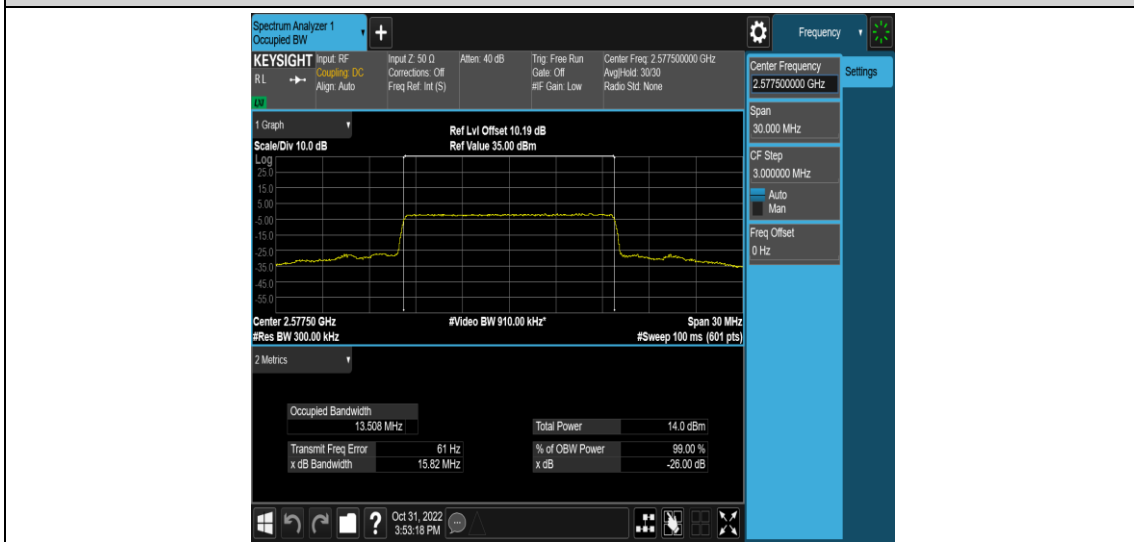

Band38-15MHz-QPSK-37825-75RB#0

Band38-15MHz-QPSK-38000-75RB#0

Band38-15MHz-QPSK-38175-75RB#0

Band38-15MHz-16QAM-37825-75RB#0

Band38-15MHz-16QAM-38000-75RB#0

Band38-15MHz-16QAM-38175-75RB#0

Band38-20MHz-QPSK-37850-100RB#0

Band38-20MHz-QPSK-38000-100RB#0

Band38-20MHz-QPSK-38150-100RB#0

Band38-20MHz-16QAM-37850-100RB#0

Band38-20MHz-16QAM-38000-100RB#0

Band38-20MHz-16QAM-38150-100RB#0

Appendix D: Band Edge

Test Result

Band	Bandwidth	Modulation	Channel	RB Configuration	Verdict
Band38	5MHz	QPSK	37775	1RB#0	PASS
Band38	5MHz	QPSK	37775	1RB#24	PASS
Band38	5MHz	QPSK	37775	25RB#0	PASS
Band38	5MHz	QPSK	38225	1RB#0	PASS
Band38	5MHz	QPSK	38225	1RB#24	PASS
Band38	5MHz	QPSK	38225	25RB#0	PASS
Band38	5MHz	16QAM	37775	1RB#0	PASS
Band38	5MHz	16QAM	37775	1RB#24	PASS
Band38	5MHz	16QAM	37775	25RB#0	PASS
Band38	5MHz	16QAM	38225	1RB#0	PASS
Band38	5MHz	16QAM	38225	1RB#24	PASS
Band38	5MHz	16QAM	38225	25RB#0	PASS
Band38	10MHz	QPSK	37800	1RB#0	PASS
Band38	10MHz	QPSK	37800	1RB#49	PASS
Band38	10MHz	QPSK	37800	50RB#0	PASS
Band38	10MHz	QPSK	38200	1RB#0	PASS
Band38	10MHz	QPSK	38200	1RB#49	PASS
Band38	10MHz	QPSK	38200	50RB#0	PASS
Band38	10MHz	16QAM	37800	1RB#0	PASS
Band38	10MHz	16QAM	37800	1RB#49	PASS
Band38	10MHz	16QAM	37800	50RB#0	PASS
Band38	10MHz	16QAM	38200	1RB#0	PASS
Band38	10MHz	16QAM	38200	1RB#49	PASS
Band38	10MHz	16QAM	38200	50RB#0	PASS
Band38	15MHz	QPSK	37825	1RB#0	PASS
Band38	15MHz	QPSK	37825	1RB#74	PASS
Band38	15MHz	QPSK	37825	75RB#0	PASS
Band38	15MHz	QPSK	38175	1RB#0	PASS
Band38	15MHz	QPSK	38175	1RB#74	PASS
Band38	15MHz	QPSK	38175	75RB#0	PASS
Band38	15MHz	16QAM	37825	1RB#0	PASS
Band38	15MHz	16QAM	37825	1RB#74	PASS
Band38	15MHz	16QAM	37825	75RB#0	PASS
Band38	15MHz	16QAM	38175	1RB#0	PASS
Band38	15MHz	16QAM	38175	1RB#74	PASS