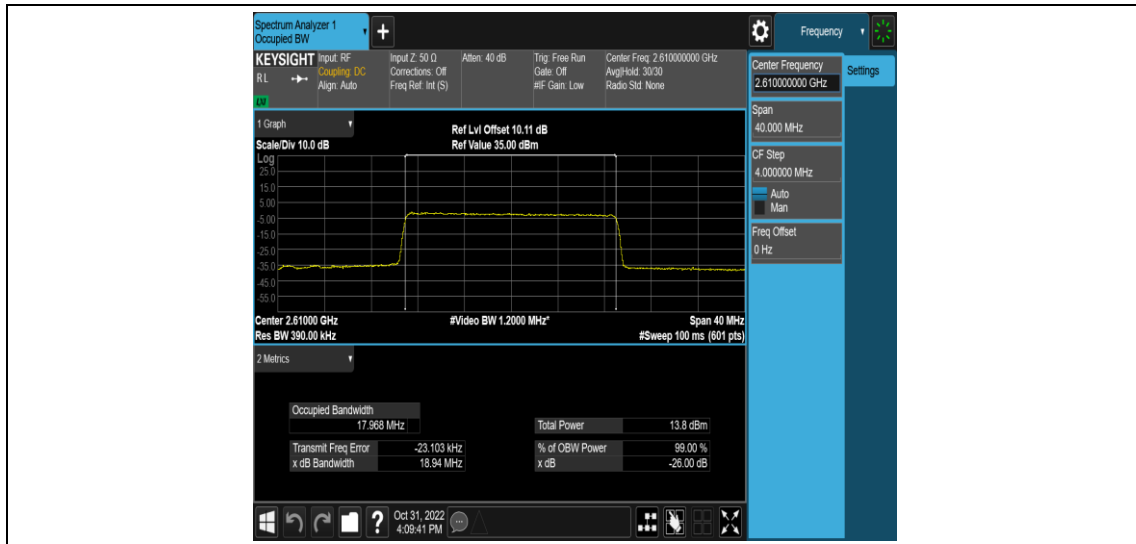

Band38-20MHz-QPSK-38000-100RB#0

Band38-20MHz-QPSK-38150-100RB#0

Band38-20MHz-16QAM-37850-100RB#0

Band38-20MHz-16QAM-38000-100RB#0

Band38-20MHz-16QAM-38150-100RB#0

Appendix D: Band Edge

Test Result

Band	Bandwidth	Modulation	Channel	RB Configuration	Verdict
Band38	5MHz	QPSK	37775	1RB#0	PASS
Band38	5MHz	QPSK	37775	1RB#24	PASS
Band38	5MHz	QPSK	37775	25RB#0	PASS
Band38	5MHz	QPSK	38225	1RB#0	PASS
Band38	5MHz	QPSK	38225	1RB#24	PASS
Band38	5MHz	QPSK	38225	25RB#0	PASS
Band38	5MHz	16QAM	37775	1RB#0	PASS
Band38	5MHz	16QAM	37775	1RB#24	PASS
Band38	5MHz	16QAM	37775	25RB#0	PASS
Band38	5MHz	16QAM	38225	1RB#0	PASS
Band38	5MHz	16QAM	38225	1RB#24	PASS
Band38	5MHz	16QAM	38225	25RB#0	PASS
Band38	10MHz	QPSK	37800	1RB#0	PASS
Band38	10MHz	QPSK	37800	1RB#49	PASS
Band38	10MHz	QPSK	37800	50RB#0	PASS
Band38	10MHz	QPSK	38200	1RB#0	PASS
Band38	10MHz	QPSK	38200	1RB#49	PASS
Band38	10MHz	QPSK	38200	50RB#0	PASS
Band38	10MHz	16QAM	37800	1RB#0	PASS
Band38	10MHz	16QAM	37800	1RB#49	PASS
Band38	10MHz	16QAM	37800	50RB#0	PASS
Band38	10MHz	16QAM	38200	1RB#0	PASS
Band38	10MHz	16QAM	38200	1RB#49	PASS
Band38	10MHz	16QAM	38200	50RB#0	PASS
Band38	15MHz	QPSK	37825	1RB#0	PASS
Band38	15MHz	QPSK	37825	1RB#74	PASS
Band38	15MHz	QPSK	37825	75RB#0	PASS
Band38	15MHz	QPSK	38175	1RB#0	PASS
Band38	15MHz	QPSK	38175	1RB#74	PASS
Band38	15MHz	QPSK	38175	75RB#0	PASS
Band38	15MHz	16QAM	37825	1RB#0	PASS
Band38	15MHz	16QAM	37825	1RB#74	PASS
Band38	15MHz	16QAM	37825	75RB#0	PASS
Band38	15MHz	16QAM	38175	1RB#0	PASS
Band38	15MHz	16QAM	38175	1RB#74	PASS