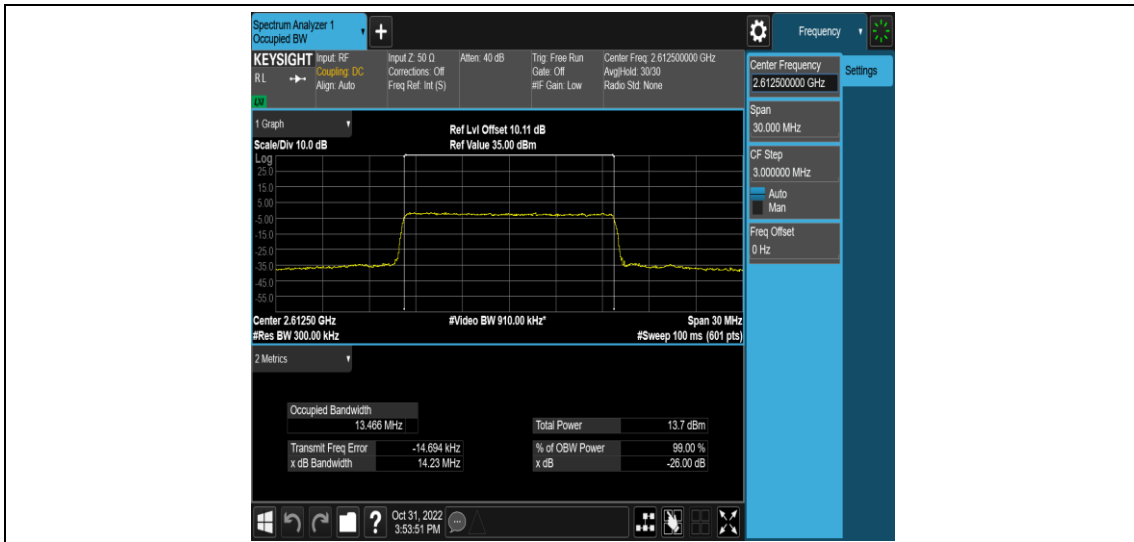

Band38-15MHz-QPSK-37825-75RB#0

Band38-15MHz-QPSK-38000-75RB#0

Band38-15MHz-QPSK-38175-75RB#0

Band38-15MHz-16QAM-37825-75RB#0

Band38-15MHz-16QAM-38000-75RB#0

Band38-15MHz-16QAM-38175-75RB#0

Band38-20MHz-QPSK-37850-100RB#0

Band38-20MHz-QPSK-38000-100RB#0

Band38-20MHz-QPSK-38150-100RB#0

Band38-20MHz-16QAM-37850-100RB#0

Band38-20MHz-16QAM-38000-100RB#0

Band38-20MHz-16QAM-38150-100RB#0

Appendix D: Band Edge

Test Result

Band	Bandwidth	Modulation	Channel	RB Configuration	Verdict
Band38	5MHz	QPSK	37775	1RB#0	PASS
Band38	5MHz	QPSK	37775	1RB#24	PASS
Band38	5MHz	QPSK	37775	25RB#0	PASS
Band38	5MHz	QPSK	38225	1RB#0	PASS
Band38	5MHz	QPSK	38225	1RB#24	PASS
Band38	5MHz	QPSK	38225	25RB#0	PASS
Band38	5MHz	16QAM	37775	1RB#0	PASS
Band38	5MHz	16QAM	37775	1RB#24	PASS
Band38	5MHz	16QAM	37775	25RB#0	PASS
Band38	5MHz	16QAM	38225	1RB#0	PASS
Band38	5MHz	16QAM	38225	1RB#24	PASS
Band38	5MHz	16QAM	38225	25RB#0	PASS
Band38	10MHz	QPSK	37800	1RB#0	PASS
Band38	10MHz	QPSK	37800	1RB#49	PASS
Band38	10MHz	QPSK	37800	50RB#0	PASS
Band38	10MHz	QPSK	38200	1RB#0	PASS
Band38	10MHz	QPSK	38200	1RB#49	PASS
Band38	10MHz	QPSK	38200	50RB#0	PASS
Band38	10MHz	16QAM	37800	1RB#0	PASS
Band38	10MHz	16QAM	37800	1RB#49	PASS
Band38	10MHz	16QAM	37800	50RB#0	PASS
Band38	10MHz	16QAM	38200	1RB#0	PASS
Band38	10MHz	16QAM	38200	1RB#49	PASS
Band38	10MHz	16QAM	38200	50RB#0	PASS
Band38	15MHz	QPSK	37825	1RB#0	PASS
Band38	15MHz	QPSK	37825	1RB#74	PASS
Band38	15MHz	QPSK	37825	75RB#0	PASS
Band38	15MHz	QPSK	38175	1RB#0	PASS
Band38	15MHz	QPSK	38175	1RB#74	PASS
Band38	15MHz	QPSK	38175	75RB#0	PASS
Band38	15MHz	16QAM	37825	1RB#0	PASS
Band38	15MHz	16QAM	37825	1RB#74	PASS
Band38	15MHz	16QAM	37825	75RB#0	PASS
Band38	15MHz	16QAM	38175	1RB#0	PASS
Band38	15MHz	16QAM	38175	1RB#74	PASS