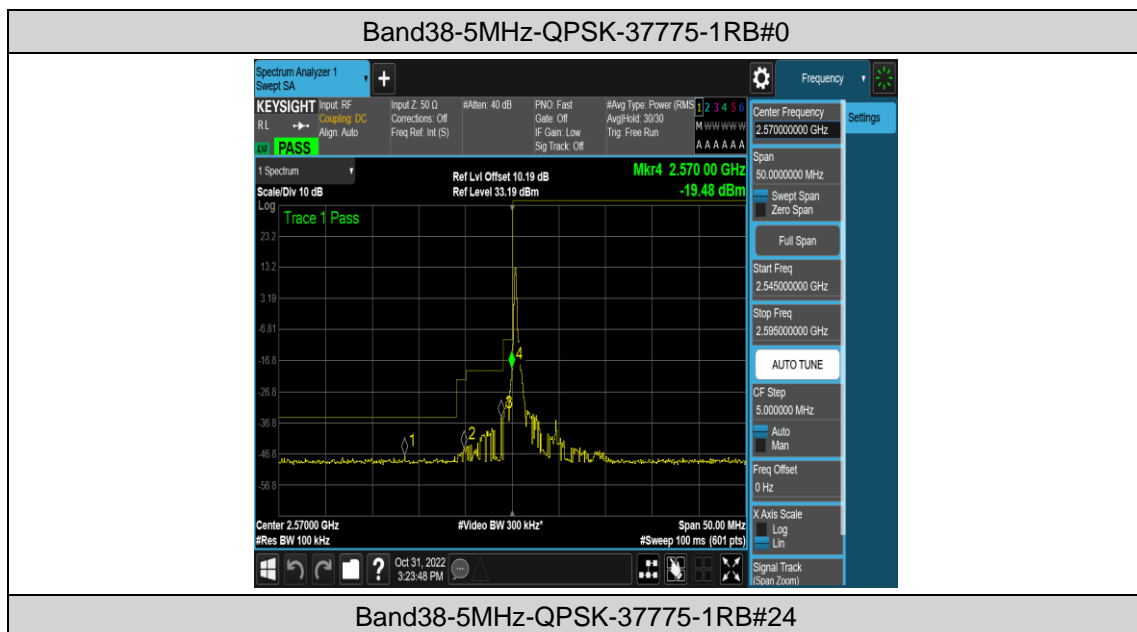

Band38	15MHz	16QAM	38175	75RB#0	PASS
Band38	20MHz	QPSK	37850	1RB#0	PASS
Band38	20MHz	QPSK	37850	1RB#99	PASS
Band38	20MHz	QPSK	37850	100RB#0	PASS
Band38	20MHz	QPSK	38150	1RB#0	PASS
Band38	20MHz	QPSK	38150	1RB#99	PASS
Band38	20MHz	QPSK	38150	100RB#0	PASS
Band38	20MHz	16QAM	37850	1RB#0	PASS
Band38	20MHz	16QAM	37850	1RB#99	PASS
Band38	20MHz	16QAM	37850	100RB#0	PASS
Band38	20MHz	16QAM	38150	1RB#0	PASS
Band38	20MHz	16QAM	38150	1RB#99	PASS
Band38	20MHz	16QAM	38150	100RB#0	PASS

Test Graphs