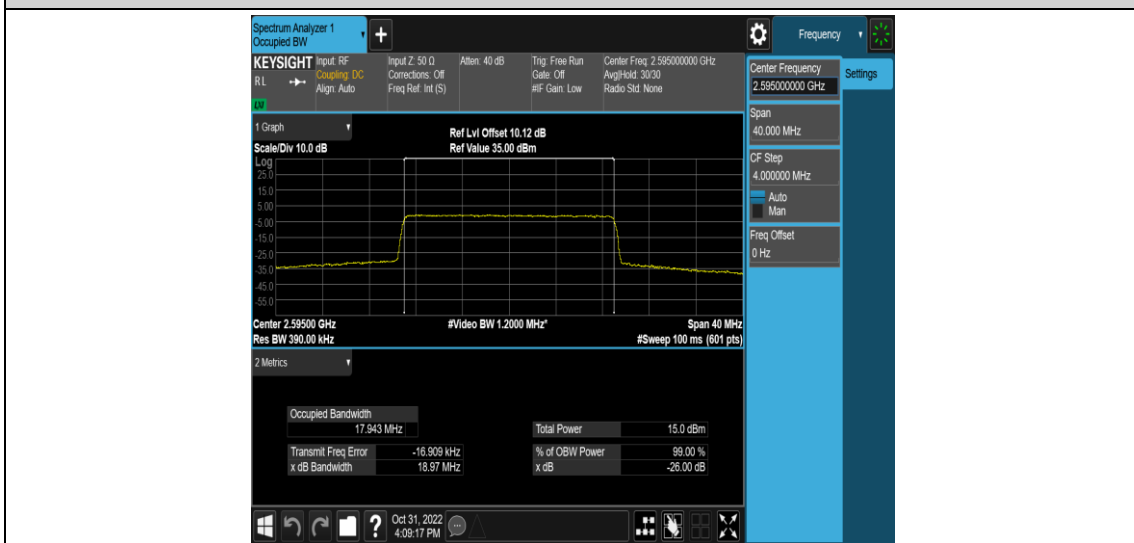

Band38-15MHz-QPSK-37825-75RB#0

Band38-15MHz-QPSK-38000-75RB#0

Band38-15MHz-QPSK-38175-75RB#0

Band38-15MHz-16QAM-37825-75RB#0

Band38-15MHz-16QAM-38000-75RB#0

Band38-15MHz-16QAM-38175-75RB#0

Band38-20MHz-QPSK-37850-100RB#0

Band38-20MHz-QPSK-38000-100RB#0

Band38-20MHz-QPSK-38150-100RB#0

Band38-20MHz-16QAM-37850-100RB#0

Band38-20MHz-16QAM-38000-100RB#0

Band38-20MHz-16QAM-38150-100RB#0

Appendix D: Band Edge

Test Result

Band	Bandwidth	Modulation	Channel	RB Configuration	Verdict
Band38	5MHz	QPSK	37775	1RB#0	PASS
Band38	5MHz	QPSK	37775	1RB#24	PASS
Band38	5MHz	QPSK	37775	25RB#0	PASS
Band38	5MHz	QPSK	38225	1RB#0	PASS
Band38	5MHz	QPSK	38225	1RB#24	PASS
Band38	5MHz	QPSK	38225	25RB#0	PASS
Band38	5MHz	16QAM	37775	1RB#0	PASS
Band38	5MHz	16QAM	37775	1RB#24	PASS
Band38	5MHz	16QAM	37775	25RB#0	PASS
Band38	5MHz	16QAM	38225	1RB#0	PASS
Band38	5MHz	16QAM	38225	1RB#24	PASS
Band38	5MHz	16QAM	38225	25RB#0	PASS
Band38	10MHz	QPSK	37800	1RB#0	PASS
Band38	10MHz	QPSK	37800	1RB#49	PASS
Band38	10MHz	QPSK	37800	50RB#0	PASS
Band38	10MHz	QPSK	38200	1RB#0	PASS
Band38	10MHz	QPSK	38200	1RB#49	PASS
Band38	10MHz	QPSK	38200	50RB#0	PASS
Band38	10MHz	16QAM	37800	1RB#0	PASS
Band38	10MHz	16QAM	37800	1RB#49	PASS
Band38	10MHz	16QAM	37800	50RB#0	PASS
Band38	10MHz	16QAM	38200	1RB#0	PASS
Band38	10MHz	16QAM	38200	1RB#49	PASS
Band38	10MHz	16QAM	38200	50RB#0	PASS
Band38	15MHz	QPSK	37825	1RB#0	PASS
Band38	15MHz	QPSK	37825	1RB#74	PASS
Band38	15MHz	QPSK	37825	75RB#0	PASS
Band38	15MHz	QPSK	38175	1RB#0	PASS
Band38	15MHz	QPSK	38175	1RB#74	PASS
Band38	15MHz	QPSK	38175	75RB#0	PASS
Band38	15MHz	16QAM	37825	1RB#0	PASS
Band38	15MHz	16QAM	37825	1RB#74	PASS
Band38	15MHz	16QAM	37825	75RB#0	PASS
Band38	15MHz	16QAM	38175	1RB#0	PASS
Band38	15MHz	16QAM	38175	1RB#74	PASS