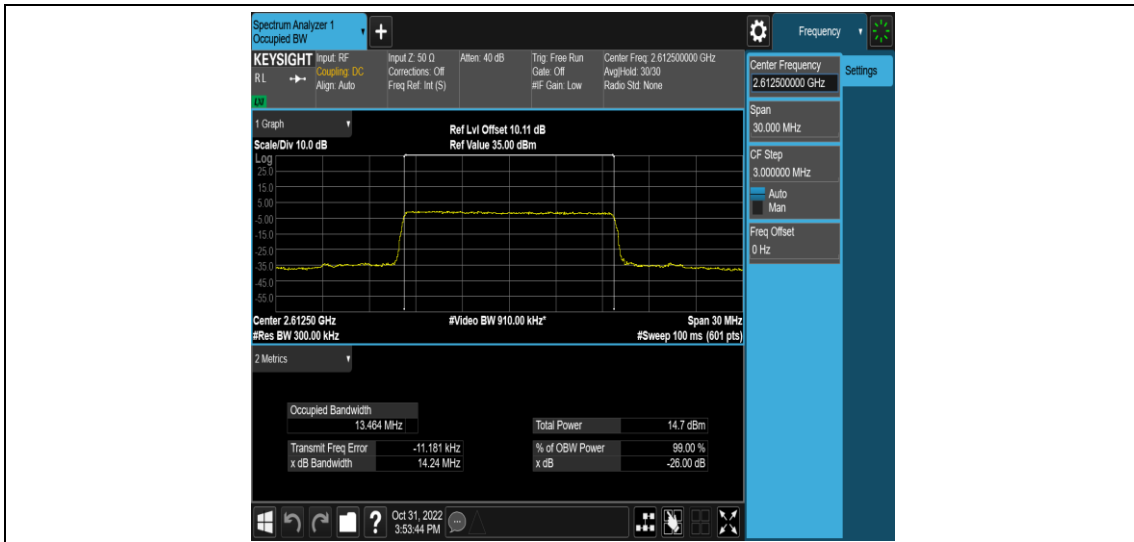

Band38-15MHz-QPSK-37825-75RB#0

Band38-15MHz-QPSK-38000-75RB#0

Band38-15MHz-QPSK-38175-75RB#0

Band38-15MHz-16QAM-37825-75RB#0

Band38-15MHz-16QAM-38000-75RB#0

Band38-15MHz-16QAM-38175-75RB#0

Band38-20MHz-QPSK-37850-100RB#0

Band38-20MHz-QPSK-38000-100RB#0

Band38-20MHz-QPSK-38150-100RB#0

Band38-20MHz-16QAM-37850-100RB#0

Band38-20MHz-16QAM-38000-100RB#0

Band38-20MHz-16QAM-38150-100RB#0

Appendix D: Band Edge

Test Result

Band	Bandwidth	Modulation	Channel	RB Configuration	Verdict
Band38	5MHz	QPSK	37775	1RB#0	PASS
Band38	5MHz	QPSK	37775	1RB#24	PASS
Band38	5MHz	QPSK	37775	25RB#0	PASS
Band38	5MHz	QPSK	38225	1RB#0	PASS
Band38	5MHz	QPSK	38225	1RB#24	PASS
Band38	5MHz	QPSK	38225	25RB#0	PASS
Band38	5MHz	16QAM	37775	1RB#0	PASS
Band38	5MHz	16QAM	37775	1RB#24	PASS
Band38	5MHz	16QAM	37775	25RB#0	PASS
Band38	5MHz	16QAM	38225	1RB#0	PASS
Band38	5MHz	16QAM	38225	1RB#24	PASS
Band38	5MHz	16QAM	38225	25RB#0	PASS
Band38	10MHz	QPSK	37800	1RB#0	PASS
Band38	10MHz	QPSK	37800	1RB#49	PASS
Band38	10MHz	QPSK	37800	50RB#0	PASS
Band38	10MHz	QPSK	38200	1RB#0	PASS
Band38	10MHz	QPSK	38200	1RB#49	PASS
Band38	10MHz	QPSK	38200	50RB#0	PASS
Band38	10MHz	16QAM	37800	1RB#0	PASS
Band38	10MHz	16QAM	37800	1RB#49	PASS
Band38	10MHz	16QAM	37800	50RB#0	PASS
Band38	10MHz	16QAM	38200	1RB#0	PASS
Band38	10MHz	16QAM	38200	1RB#49	PASS
Band38	10MHz	16QAM	38200	50RB#0	PASS
Band38	15MHz	QPSK	37825	1RB#0	PASS
Band38	15MHz	QPSK	37825	1RB#74	PASS
Band38	15MHz	QPSK	37825	75RB#0	PASS
Band38	15MHz	QPSK	38175	1RB#0	PASS
Band38	15MHz	QPSK	38175	1RB#74	PASS
Band38	15MHz	QPSK	38175	75RB#0	PASS
Band38	15MHz	16QAM	37825	1RB#0	PASS
Band38	15MHz	16QAM	37825	1RB#74	PASS
Band38	15MHz	16QAM	37825	75RB#0	PASS
Band38	15MHz	16QAM	38175	1RB#0	PASS
Band38	15MHz	16QAM	38175	1RB#74	PASS