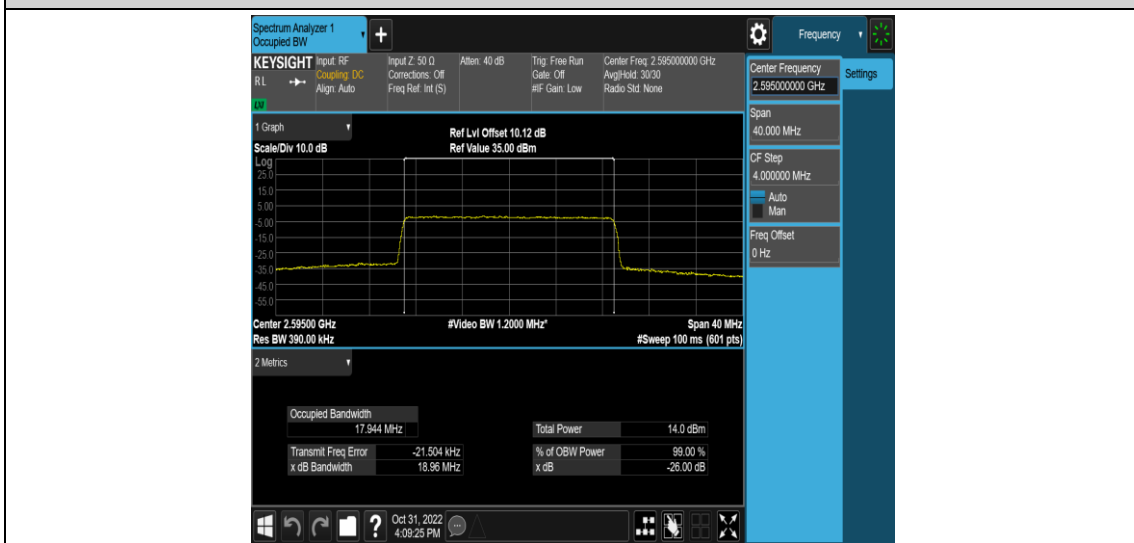

Band38-20MHz-QPSK-38000-100RB#0

Band38-20MHz-QPSK-38150-100RB#0

Band38-20MHz-16QAM-37850-100RB#0

Band38-20MHz-16QAM-38000-100RB#0

Band38-20MHz-16QAM-38150-100RB#0

Appendix D: Band Edge

Test Result

Band	Bandwidth	Modulation	Channel	RB Configuration	Verdict
Band38	5MHz	QPSK	37775	1RB#0	PASS
Band38	5MHz	QPSK	37775	1RB#24	PASS
Band38	5MHz	QPSK	37775	25RB#0	PASS
Band38	5MHz	QPSK	38225	1RB#0	PASS
Band38	5MHz	QPSK	38225	1RB#24	PASS
Band38	5MHz	QPSK	38225	25RB#0	PASS
Band38	5MHz	16QAM	37775	1RB#0	PASS
Band38	5MHz	16QAM	37775	1RB#24	PASS
Band38	5MHz	16QAM	37775	25RB#0	PASS
Band38	5MHz	16QAM	38225	1RB#0	PASS
Band38	5MHz	16QAM	38225	1RB#24	PASS
Band38	5MHz	16QAM	38225	25RB#0	PASS
Band38	10MHz	QPSK	37800	1RB#0	PASS
Band38	10MHz	QPSK	37800	1RB#49	PASS
Band38	10MHz	QPSK	37800	50RB#0	PASS
Band38	10MHz	QPSK	38200	1RB#0	PASS
Band38	10MHz	QPSK	38200	1RB#49	PASS
Band38	10MHz	QPSK	38200	50RB#0	PASS
Band38	10MHz	16QAM	37800	1RB#0	PASS
Band38	10MHz	16QAM	37800	1RB#49	PASS
Band38	10MHz	16QAM	37800	50RB#0	PASS
Band38	10MHz	16QAM	38200	1RB#0	PASS
Band38	10MHz	16QAM	38200	1RB#49	PASS
Band38	10MHz	16QAM	38200	50RB#0	PASS
Band38	15MHz	QPSK	37825	1RB#0	PASS
Band38	15MHz	QPSK	37825	1RB#74	PASS
Band38	15MHz	QPSK	37825	75RB#0	PASS
Band38	15MHz	QPSK	38175	1RB#0	PASS
Band38	15MHz	QPSK	38175	1RB#74	PASS
Band38	15MHz	QPSK	38175	75RB#0	PASS
Band38	15MHz	16QAM	37825	1RB#0	PASS
Band38	15MHz	16QAM	37825	1RB#74	PASS
Band38	15MHz	16QAM	37825	75RB#0	PASS
Band38	15MHz	16QAM	38175	1RB#0	PASS
Band38	15MHz	16QAM	38175	1RB#74	PASS