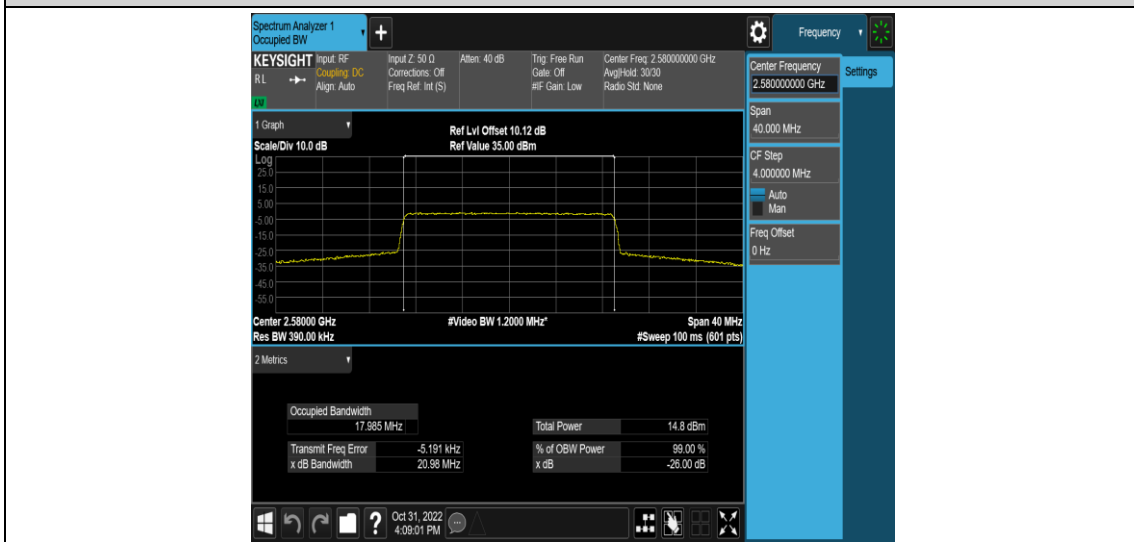

Band38-15MHz-QPSK-37825-75RB#0

Band38-15MHz-QPSK-38000-75RB#0

Band38-15MHz-QPSK-38175-75RB#0

Band38-15MHz-16QAM-37825-75RB#0

Band38-15MHz-16QAM-38000-75RB#0

Band38-15MHz-16QAM-38175-75RB#0

Band38-20MHz-QPSK-37850-100RB#0

Band38-20MHz-QPSK-38000-100RB#0

Band38-20MHz-QPSK-38150-100RB#0

Band38-20MHz-16QAM-37850-100RB#0

Band38-20MHz-16QAM-38000-100RB#0

Band38-20MHz-16QAM-38150-100RB#0

Appendix D: Band Edge

Test Result

Band	Bandwidth	Modulation	Channel	RB Configuration	Verdict
Band38	5MHz	QPSK	37775	1RB#0	PASS
Band38	5MHz	QPSK	37775	1RB#24	PASS
Band38	5MHz	QPSK	37775	25RB#0	PASS
Band38	5MHz	QPSK	38225	1RB#0	PASS
Band38	5MHz	QPSK	38225	1RB#24	PASS
Band38	5MHz	QPSK	38225	25RB#0	PASS
Band38	5MHz	16QAM	37775	1RB#0	PASS
Band38	5MHz	16QAM	37775	1RB#24	PASS
Band38	5MHz	16QAM	37775	25RB#0	PASS
Band38	5MHz	16QAM	38225	1RB#0	PASS
Band38	5MHz	16QAM	38225	1RB#24	PASS
Band38	5MHz	16QAM	38225	25RB#0	PASS
Band38	10MHz	QPSK	37800	1RB#0	PASS
Band38	10MHz	QPSK	37800	1RB#49	PASS
Band38	10MHz	QPSK	37800	50RB#0	PASS
Band38	10MHz	QPSK	38200	1RB#0	PASS
Band38	10MHz	QPSK	38200	1RB#49	PASS
Band38	10MHz	QPSK	38200	50RB#0	PASS
Band38	10MHz	16QAM	37800	1RB#0	PASS
Band38	10MHz	16QAM	37800	1RB#49	PASS
Band38	10MHz	16QAM	37800	50RB#0	PASS
Band38	10MHz	16QAM	38200	1RB#0	PASS
Band38	10MHz	16QAM	38200	1RB#49	PASS
Band38	10MHz	16QAM	38200	50RB#0	PASS
Band38	15MHz	QPSK	37825	1RB#0	PASS
Band38	15MHz	QPSK	37825	1RB#74	PASS
Band38	15MHz	QPSK	37825	75RB#0	PASS
Band38	15MHz	QPSK	38175	1RB#0	PASS
Band38	15MHz	QPSK	38175	1RB#74	PASS
Band38	15MHz	QPSK	38175	75RB#0	PASS
Band38	15MHz	16QAM	37825	1RB#0	PASS
Band38	15MHz	16QAM	37825	1RB#74	PASS
Band38	15MHz	16QAM	37825	75RB#0	PASS
Band38	15MHz	16QAM	38175	1RB#0	PASS
Band38	15MHz	16QAM	38175	1RB#74	PASS