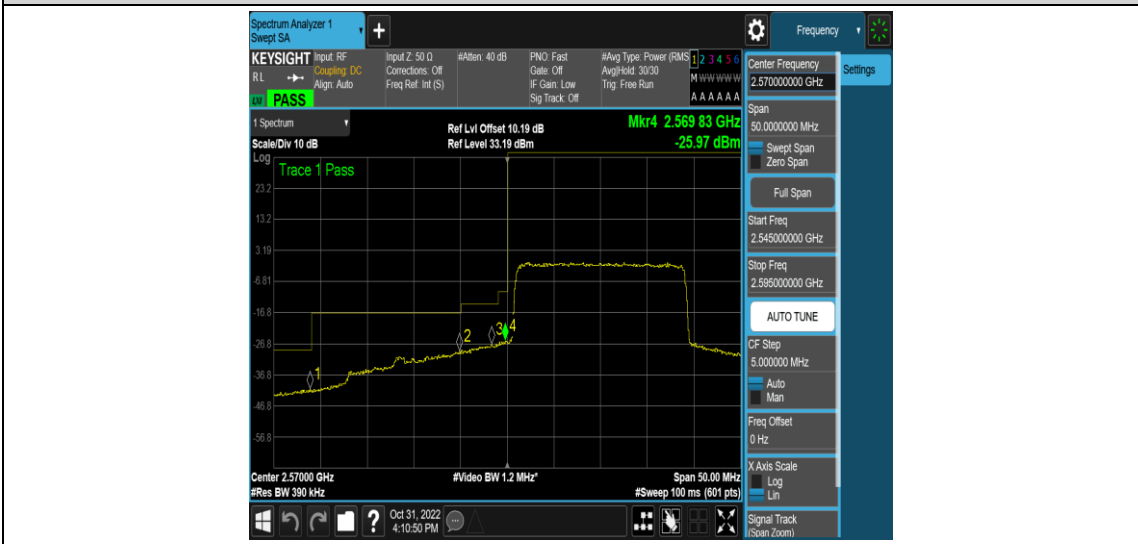

Band38-20MHz-QPSK-37850-100RB#0