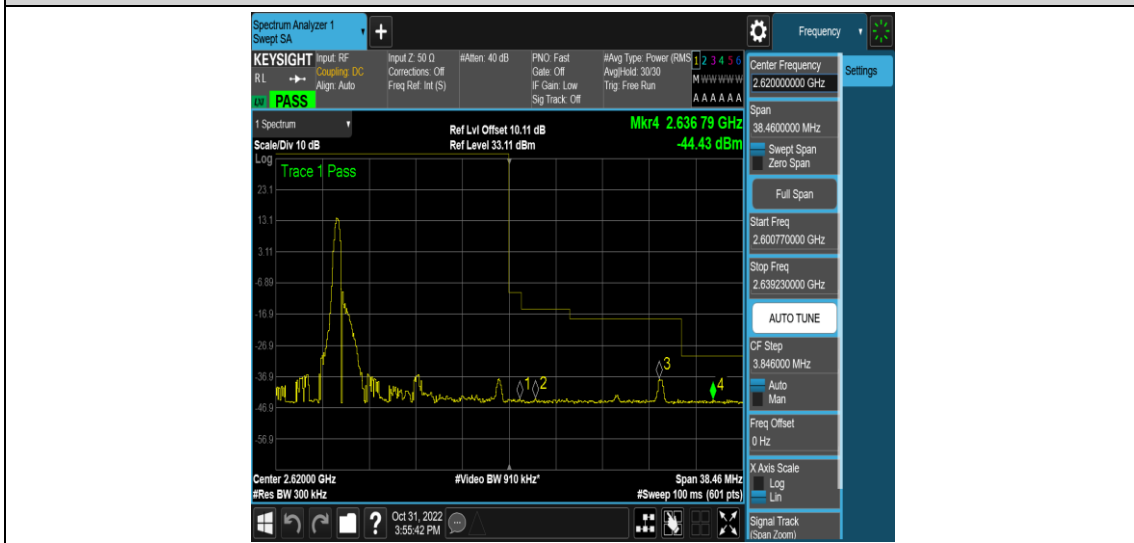

Band38-15MHz-16QAM-37825-1RB#0

Band38-15MHz-16QAM-37825-1RB#74

Band38-15MHz-16QAM-37825-75RB#0

Band38-15MHz-16QAM-38175-1RB#0

Band38-15MHz-16QAM-38175-1RB#74

Band38-15MHz-16QAM-38175-75RB#0

Band38-20MHz-QPSK-37850-1RB#0