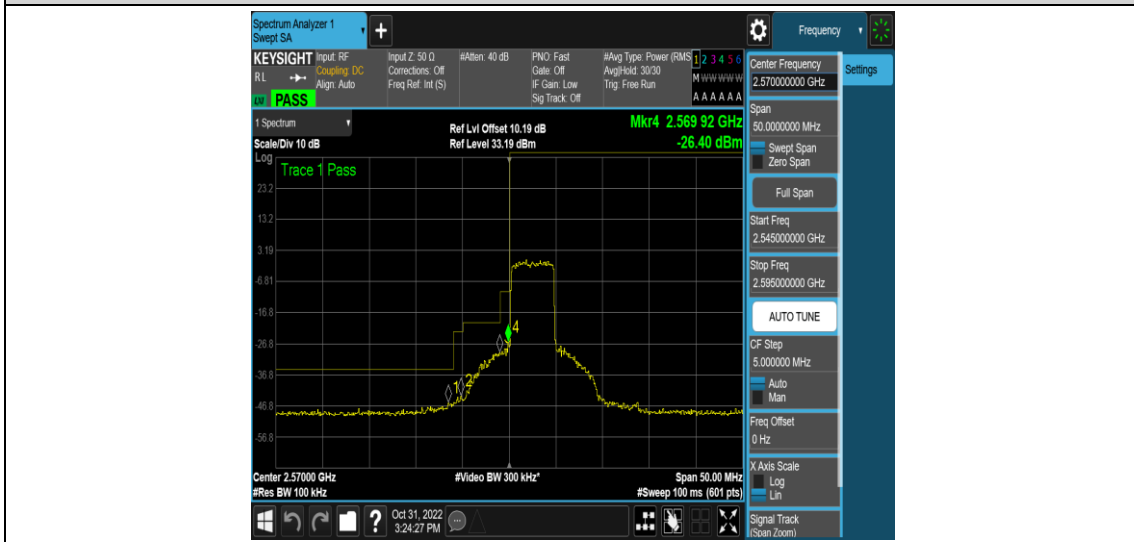

Band38-5MHz-QPSK-37775-25RB#0