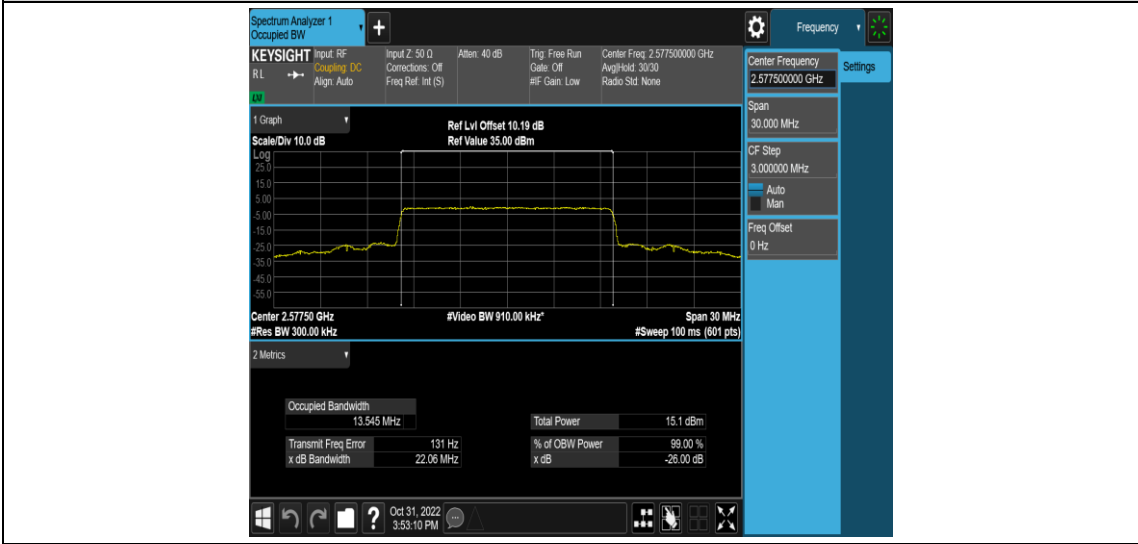

Band38-15MHz-QPSK-37825-75RB#0

Band38-15MHz-QPSK-38000-75RB#0

Band38-15MHz-QPSK-38175-75RB#0

Band38-15MHz-16QAM-37825-75RB#0

Band38-15MHz-16QAM-38000-75RB#0

Band38-15MHz-16QAM-38175-75RB#0

Band38-20MHz-QPSK-37850-100RB#0

Band38-20MHz-QPSK-38000-100RB#0

Band38-20MHz-QPSK-38150-100RB#0

Band38-20MHz-16QAM-37850-100RB#0

Band38-20MHz-16QAM-38000-100RB#0

Band38-20MHz-16QAM-38150-100RB#0

Appendix D: Band Edge

Test Result

Band	Bandwidth	Modulation	Channel	RB Configuration	Verdict
Band38	5MHz	QPSK	37775	1RB#0	PASS
Band38	5MHz	QPSK	37775	1RB#24	PASS
Band38	5MHz	QPSK	37775	25RB#0	PASS
Band38	5MHz	QPSK	38225	1RB#0	PASS
Band38	5MHz	QPSK	38225	1RB#24	PASS
Band38	5MHz	QPSK	38225	25RB#0	PASS
Band38	5MHz	16QAM	37775	1RB#0	PASS
Band38	5MHz	16QAM	37775	1RB#24	PASS
Band38	5MHz	16QAM	37775	25RB#0	PASS
Band38	5MHz	16QAM	38225	1RB#0	PASS
Band38	5MHz	16QAM	38225	1RB#24	PASS
Band38	5MHz	16QAM	38225	25RB#0	PASS
Band38	10MHz	QPSK	37800	1RB#0	PASS
Band38	10MHz	QPSK	37800	1RB#49	PASS
Band38	10MHz	QPSK	37800	50RB#0	PASS
Band38	10MHz	QPSK	38200	1RB#0	PASS
Band38	10MHz	QPSK	38200	1RB#49	PASS
Band38	10MHz	QPSK	38200	50RB#0	PASS
Band38	10MHz	16QAM	37800	1RB#0	PASS
Band38	10MHz	16QAM	37800	1RB#49	PASS
Band38	10MHz	16QAM	37800	50RB#0	PASS
Band38	10MHz	16QAM	38200	1RB#0	PASS
Band38	10MHz	16QAM	38200	1RB#49	PASS
Band38	10MHz	16QAM	38200	50RB#0	PASS
Band38	15MHz	QPSK	37825	1RB#0	PASS
Band38	15MHz	QPSK	37825	1RB#74	PASS
Band38	15MHz	QPSK	37825	75RB#0	PASS
Band38	15MHz	QPSK	38175	1RB#0	PASS
Band38	15MHz	QPSK	38175	1RB#74	PASS
Band38	15MHz	QPSK	38175	75RB#0	PASS
Band38	15MHz	16QAM	37825	1RB#0	PASS
Band38	15MHz	16QAM	37825	1RB#74	PASS
Band38	15MHz	16QAM	37825	75RB#0	PASS
Band38	15MHz	16QAM	38175	1RB#0	PASS
Band38	15MHz	16QAM	38175	1RB#74	PASS