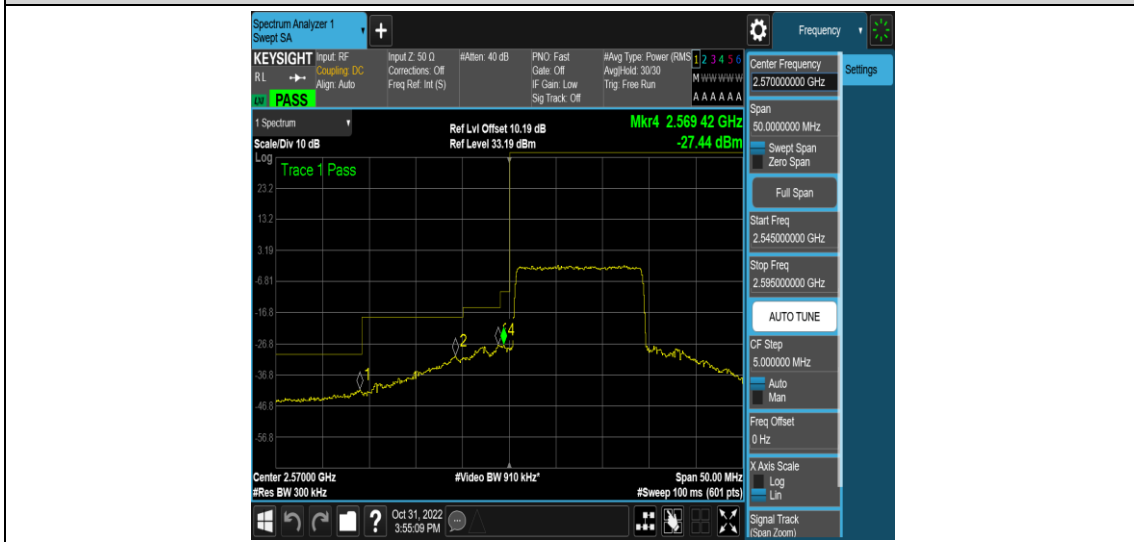

Band38-15MHz-16QAM-37825-75RB#0