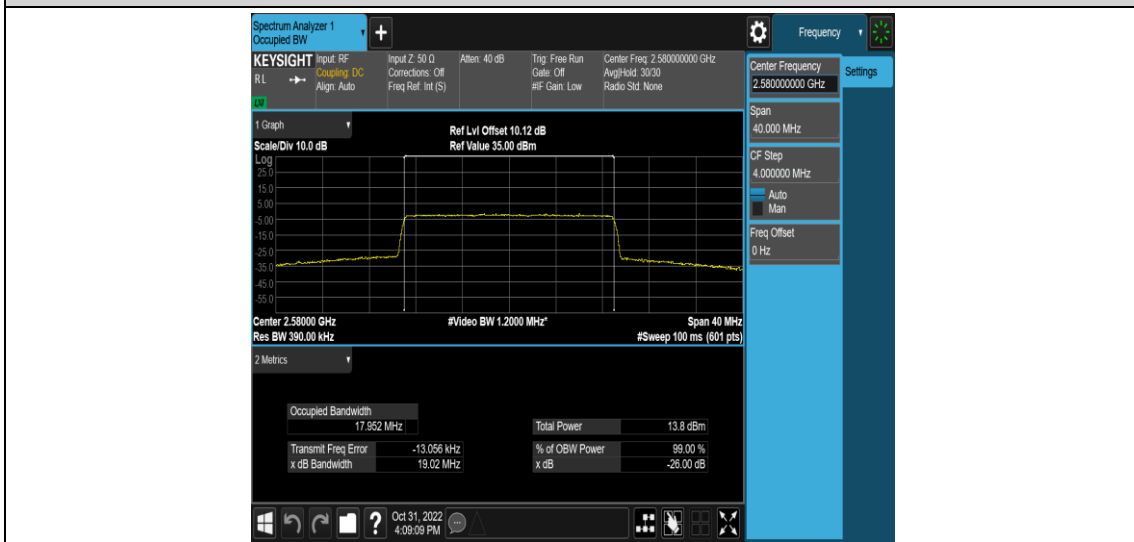

Band38-15MHz-QPSK-37825-75RB#0

Band38-15MHz-QPSK-38000-75RB#0

Band38-15MHz-QPSK-38175-75RB#0

Band38-15MHz-16QAM-37825-75RB#0

Band38-15MHz-16QAM-38000-75RB#0

Band38-15MHz-16QAM-38175-75RB#0

Band38-20MHz-QPSK-37850-100RB#0

Band38-20MHz-QPSK-38000-100RB#0

Band38-20MHz-QPSK-38150-100RB#0

Band38-20MHz-16QAM-37850-100RB#0

Band38-20MHz-16QAM-38000-100RB#0

Band38-20MHz-16QAM-38150-100RB#0

Appendix D: Band Edge

Test Result

Band	Bandwidth	Modulation	Channel	RB Configuration	Verdict
Band38	5MHz	QPSK	37775	1RB#0	PASS
Band38	5MHz	QPSK	37775	1RB#24	PASS
Band38	5MHz	QPSK	37775	25RB#0	PASS
Band38	5MHz	QPSK	38225	1RB#0	PASS
Band38	5MHz	QPSK	38225	1RB#24	PASS
Band38	5MHz	QPSK	38225	25RB#0	PASS
Band38	5MHz	16QAM	37775	1RB#0	PASS
Band38	5MHz	16QAM	37775	1RB#24	PASS
Band38	5MHz	16QAM	37775	25RB#0	PASS
Band38	5MHz	16QAM	38225	1RB#0	PASS
Band38	5MHz	16QAM	38225	1RB#24	PASS
Band38	5MHz	16QAM	38225	25RB#0	PASS
Band38	10MHz	QPSK	37800	1RB#0	PASS
Band38	10MHz	QPSK	37800	1RB#49	PASS
Band38	10MHz	QPSK	37800	50RB#0	PASS
Band38	10MHz	QPSK	38200	1RB#0	PASS
Band38	10MHz	QPSK	38200	1RB#49	PASS
Band38	10MHz	QPSK	38200	50RB#0	PASS
Band38	10MHz	16QAM	37800	1RB#0	PASS
Band38	10MHz	16QAM	37800	1RB#49	PASS
Band38	10MHz	16QAM	37800	50RB#0	PASS
Band38	10MHz	16QAM	38200	1RB#0	PASS
Band38	10MHz	16QAM	38200	1RB#49	PASS
Band38	10MHz	16QAM	38200	50RB#0	PASS
Band38	15MHz	QPSK	37825	1RB#0	PASS
Band38	15MHz	QPSK	37825	1RB#74	PASS
Band38	15MHz	QPSK	37825	75RB#0	PASS
Band38	15MHz	QPSK	38175	1RB#0	PASS
Band38	15MHz	QPSK	38175	1RB#74	PASS
Band38	15MHz	QPSK	38175	75RB#0	PASS
Band38	15MHz	16QAM	37825	1RB#0	PASS
Band38	15MHz	16QAM	37825	1RB#74	PASS
Band38	15MHz	16QAM	37825	75RB#0	PASS
Band38	15MHz	16QAM	38175	1RB#0	PASS
Band38	15MHz	16QAM	38175	1RB#74	PASS