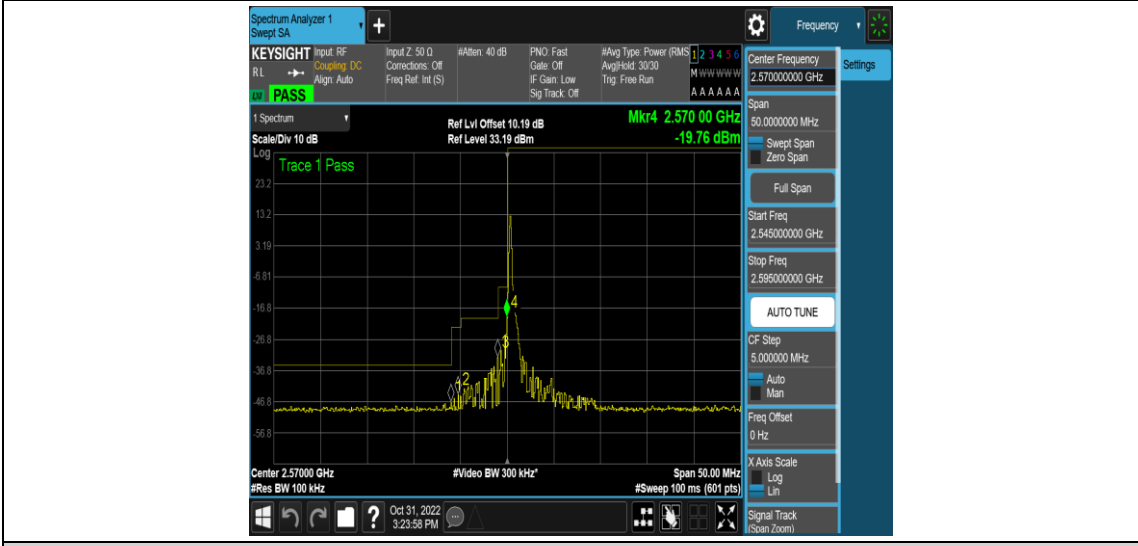

Test Graphs

Band38-5MHz-QPSK-37775-25RB#0

Band38-5MHz-QPSK-38225-1RB#0

Band38-5MHz-QPSK-38225-1RB#24

Band38-5MHz-QPSK-38225-25RB#0

Band38-5MHz-16QAM-37775-1RB#0

Band38-5MHz-16QAM-37775-1RB#24

Band38-5MHz-16QAM-37775-25RB#0