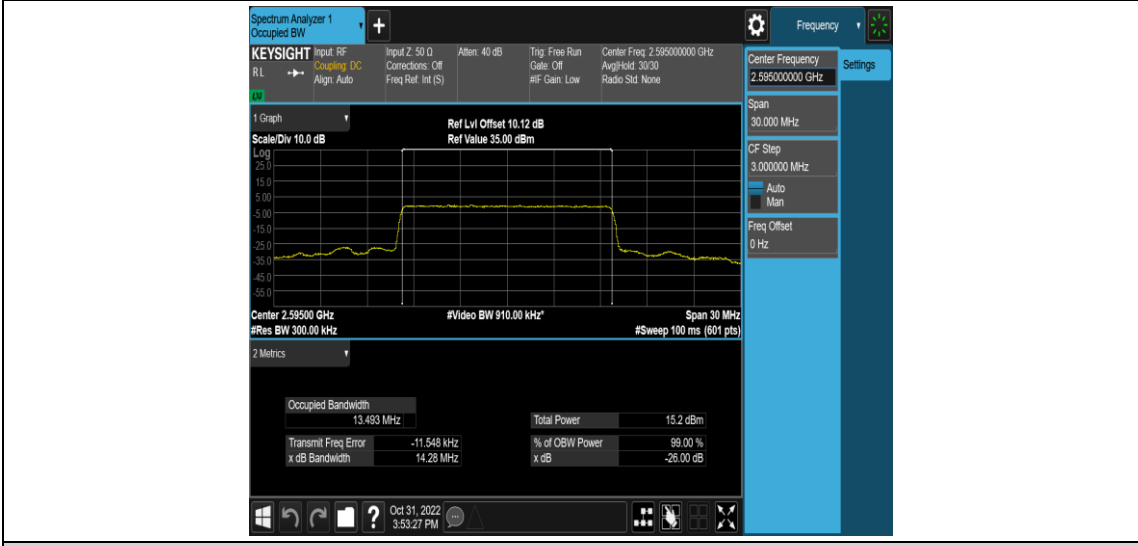

Band38-15MHz-QPSK-37825-75RB#0

Band38-15MHz-QPSK-38000-75RB#0

Band38-15MHz-QPSK-38175-75RB#0

Band38-15MHz-16QAM-37825-75RB#0

Band38-15MHz-16QAM-38000-75RB#0

Band38-15MHz-16QAM-38175-75RB#0

Band38-20MHz-QPSK-37850-100RB#0

Band38-20MHz-QPSK-38000-100RB#0

Band38-20MHz-QPSK-38150-100RB#0

Band38-20MHz-16QAM-37850-100RB#0

Band38-20MHz-16QAM-38000-100RB#0

Band38-20MHz-16QAM-38150-100RB#0

Appendix D: Band Edge

Test Result

Band	Bandwidth	Modulation	Channel	RB Configuration	Verdict
Band38	5MHz	QPSK	37775	1RB#0	PASS
Band38	5MHz	QPSK	37775	1RB#24	PASS
Band38	5MHz	QPSK	37775	25RB#0	PASS
Band38	5MHz	QPSK	38225	1RB#0	PASS
Band38	5MHz	QPSK	38225	1RB#24	PASS
Band38	5MHz	QPSK	38225	25RB#0	PASS
Band38	5MHz	16QAM	37775	1RB#0	PASS
Band38	5MHz	16QAM	37775	1RB#24	PASS
Band38	5MHz	16QAM	37775	25RB#0	PASS
Band38	5MHz	16QAM	38225	1RB#0	PASS
Band38	5MHz	16QAM	38225	1RB#24	PASS
Band38	5MHz	16QAM	38225	25RB#0	PASS
Band38	10MHz	QPSK	37800	1RB#0	PASS
Band38	10MHz	QPSK	37800	1RB#49	PASS
Band38	10MHz	QPSK	37800	50RB#0	PASS
Band38	10MHz	QPSK	38200	1RB#0	PASS
Band38	10MHz	QPSK	38200	1RB#49	PASS
Band38	10MHz	QPSK	38200	50RB#0	PASS
Band38	10MHz	16QAM	37800	1RB#0	PASS
Band38	10MHz	16QAM	37800	1RB#49	PASS
Band38	10MHz	16QAM	37800	50RB#0	PASS
Band38	10MHz	16QAM	38200	1RB#0	PASS
Band38	10MHz	16QAM	38200	1RB#49	PASS
Band38	10MHz	16QAM	38200	50RB#0	PASS
Band38	15MHz	QPSK	37825	1RB#0	PASS
Band38	15MHz	QPSK	37825	1RB#74	PASS
Band38	15MHz	QPSK	37825	75RB#0	PASS
Band38	15MHz	QPSK	38175	1RB#0	PASS
Band38	15MHz	QPSK	38175	1RB#74	PASS
Band38	15MHz	QPSK	38175	75RB#0	PASS
Band38	15MHz	16QAM	37825	1RB#0	PASS
Band38	15MHz	16QAM	37825	1RB#74	PASS
Band38	15MHz	16QAM	37825	75RB#0	PASS
Band38	15MHz	16QAM	38175	1RB#0	PASS
Band38	15MHz	16QAM	38175	1RB#74	PASS