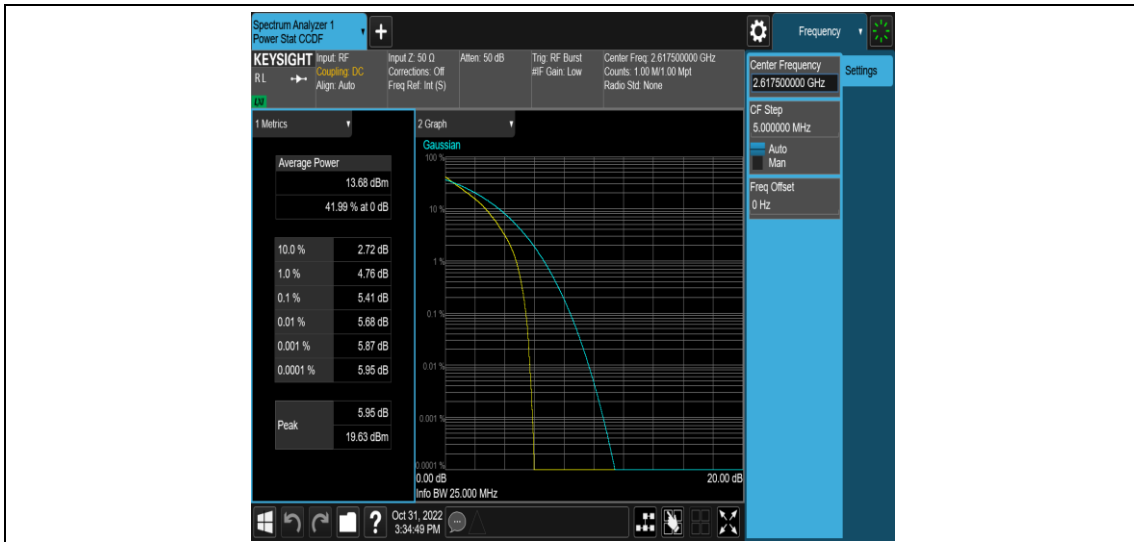

Test Graphs

Band38-5MHz-QPSK-38000-25RB#0

Band38-5MHz-QPSK-38225-1RB#0

Band38-5MHz-QPSK-38225-25RB#0

Band38-5MHz-16QAM-37775-1RB#0

Band38-5MHz-16QAM-37775-25RB#0

Band38-5MHz-16QAM-38000-1RB#0

Band38-5MHz-16QAM-38000-25RB#0