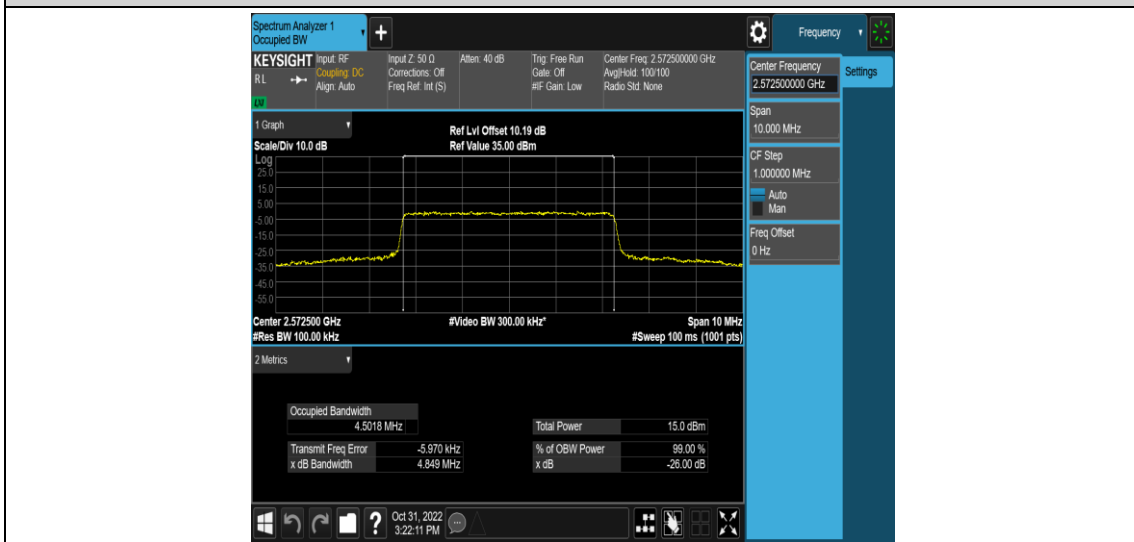

Band38-5MHz-16QAM-37775-25RB#0