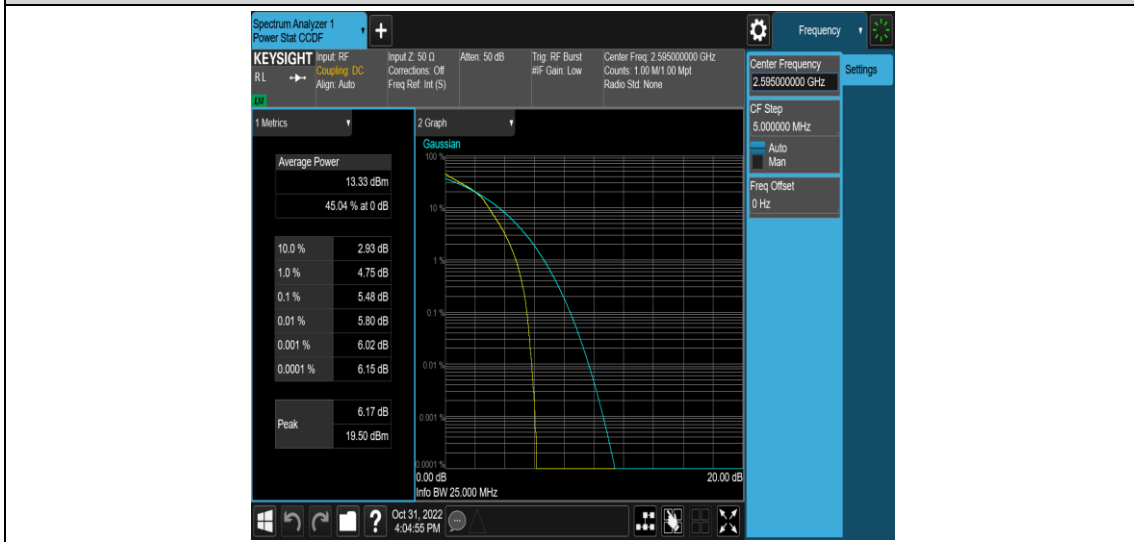

Band38-15MHz-16QAM-38000-75RB#0