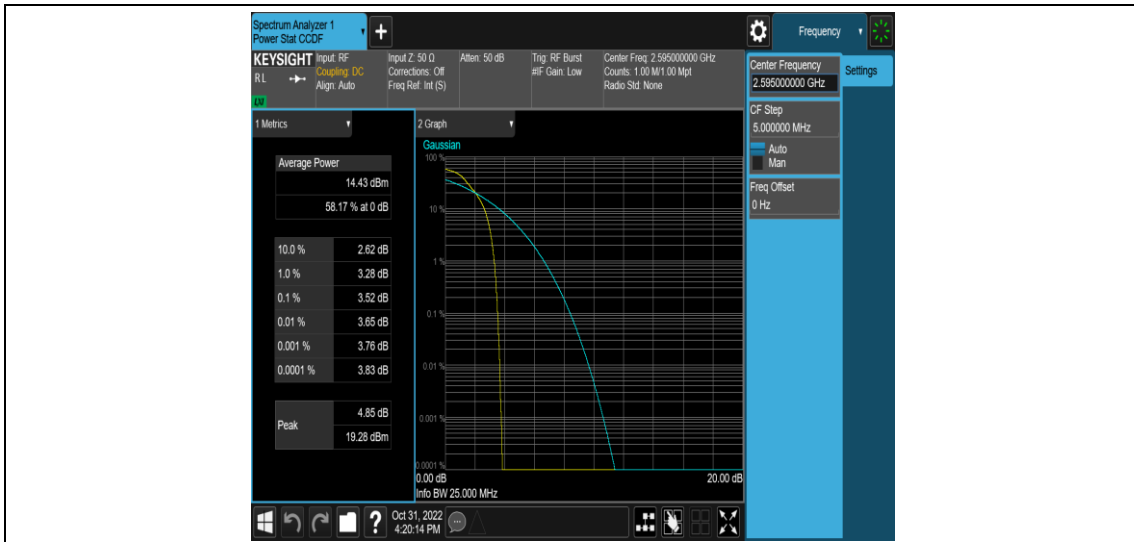

Band38-20MHz-QPSK-38000-1RB#0