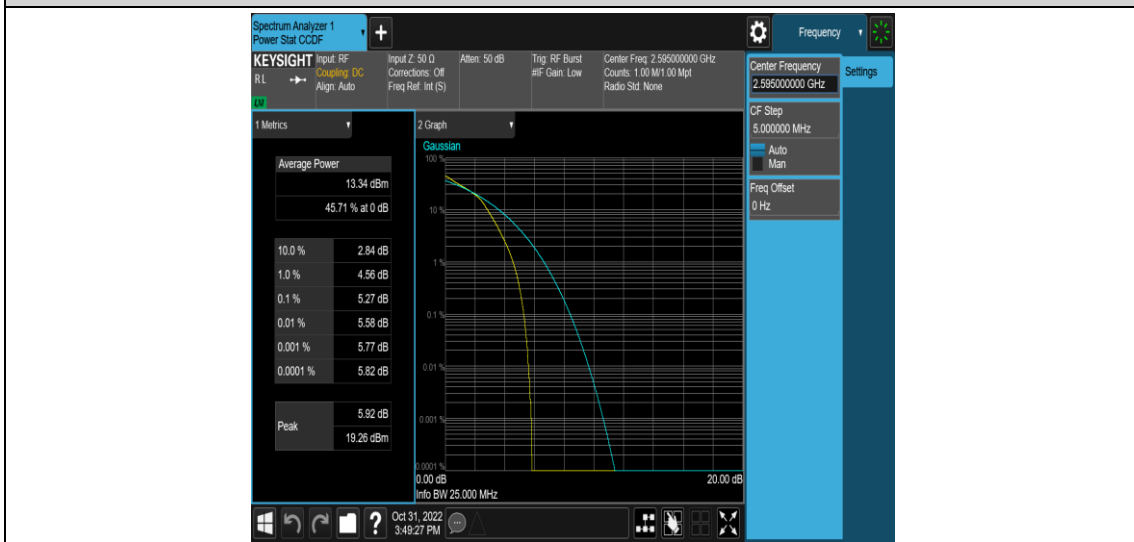

Band38-10MHz-QPSK-38200-50RB#0

Band38-10MHz-16QAM-37800-1RB#0

Band38-10MHz-16QAM-37800-50RB#0

Band38-10MHz-16QAM-38000-1RB#0

Band38-10MHz-16QAM-38000-50RB#0

Band38-10MHz-16QAM-38200-1RB#0

Band38-10MHz-16QAM-38200-50RB#0