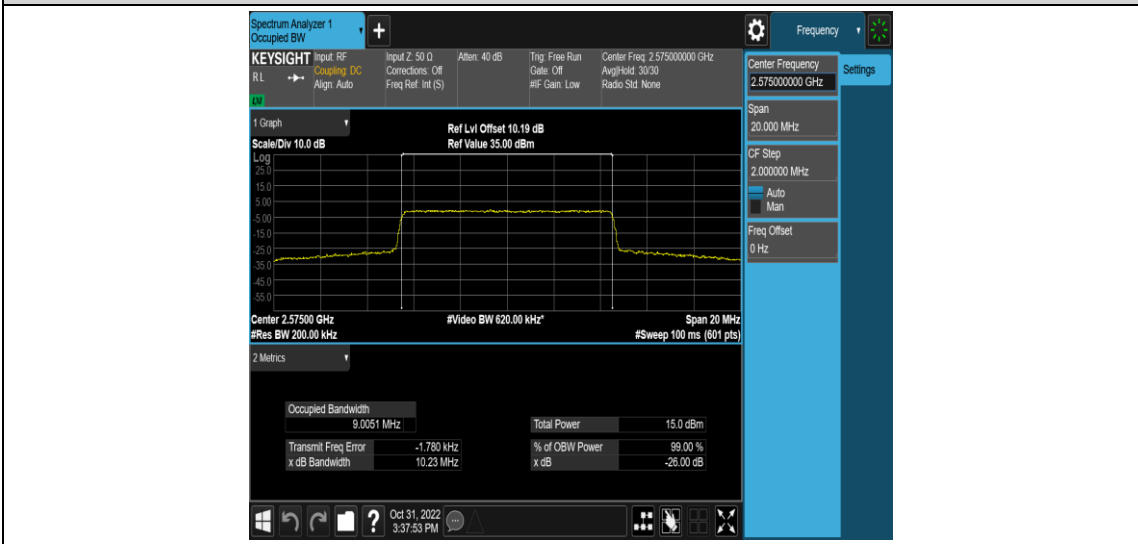

Test Graphs

Band38-5MHz-16QAM-37775-25RB#0

Band38-5MHz-16QAM-38000-25RB#0

Band38-5MHz-16QAM-38225-25RB#0

Band38-10MHz-QPSK-37800-50RB#0

Band38-10MHz-QPSK-38000-50RB#0

Band38-10MHz-QPSK-38200-50RB#0

Band38-10MHz-16QAM-37800-50RB#0