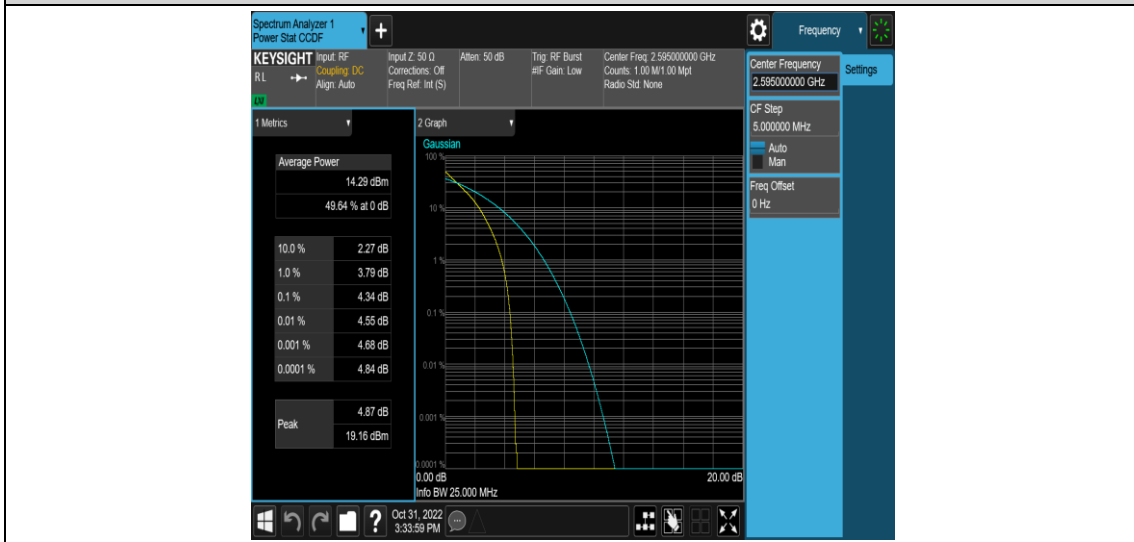

Band38-5MHz-QPSK-38000-25RB#0