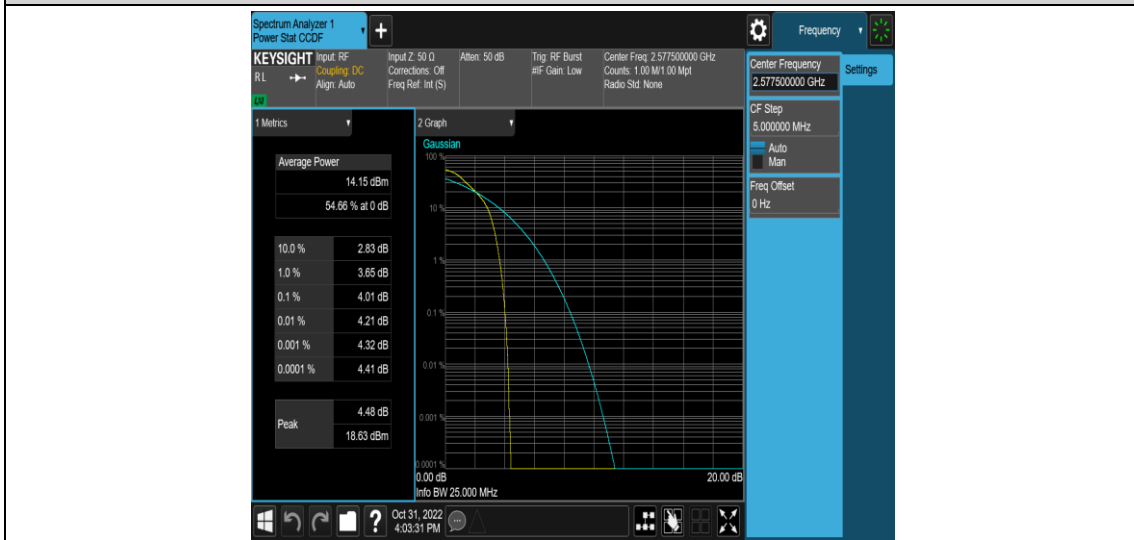

Band38-15MHz-QPSK-37825-1RB#0