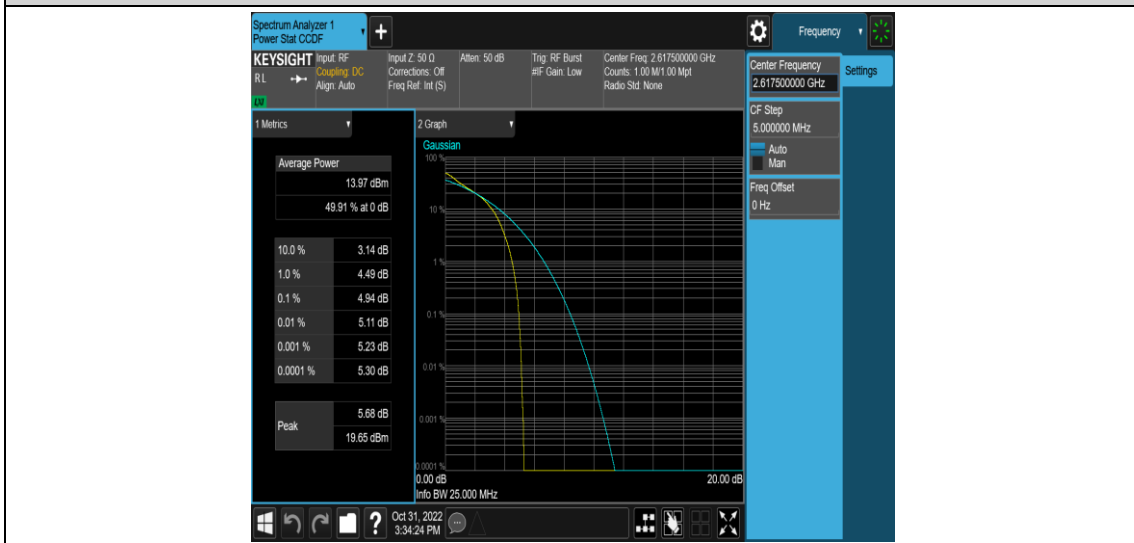

Test Graphs

Band38-5MHz-QPSK-38000-25RB#0

Band38-5MHz-QPSK-38225-1RB#0

Band38-5MHz-QPSK-38225-25RB#0

Band38-5MHz-16QAM-37775-1RB#0

Band38-5MHz-16QAM-37775-25RB#0

Band38-5MHz-16QAM-38000-1RB#0

Band38-5MHz-16QAM-38000-25RB#0