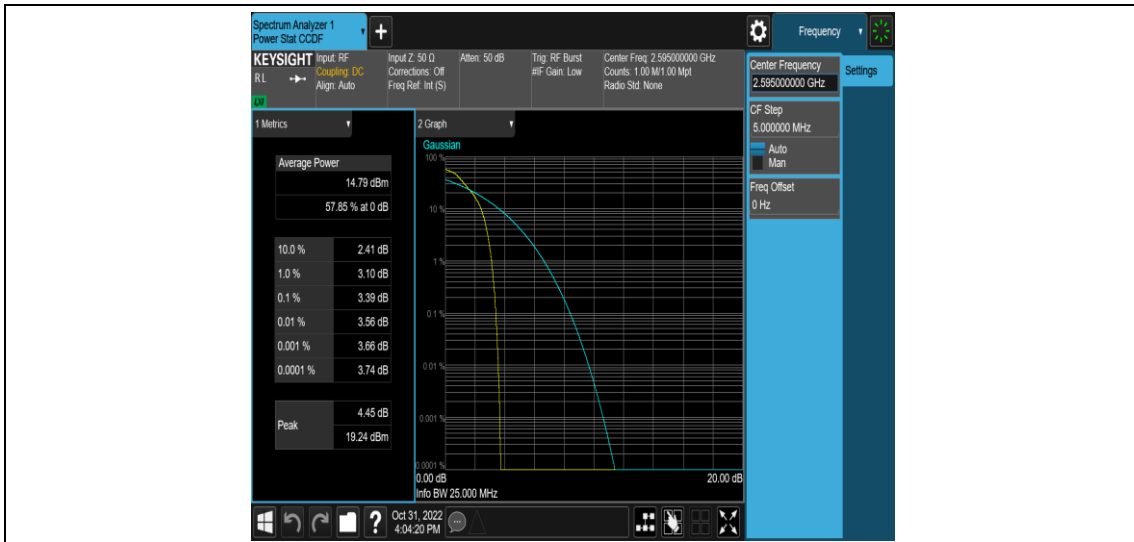

Band38-15MHz-QPSK-38000-1RB#0