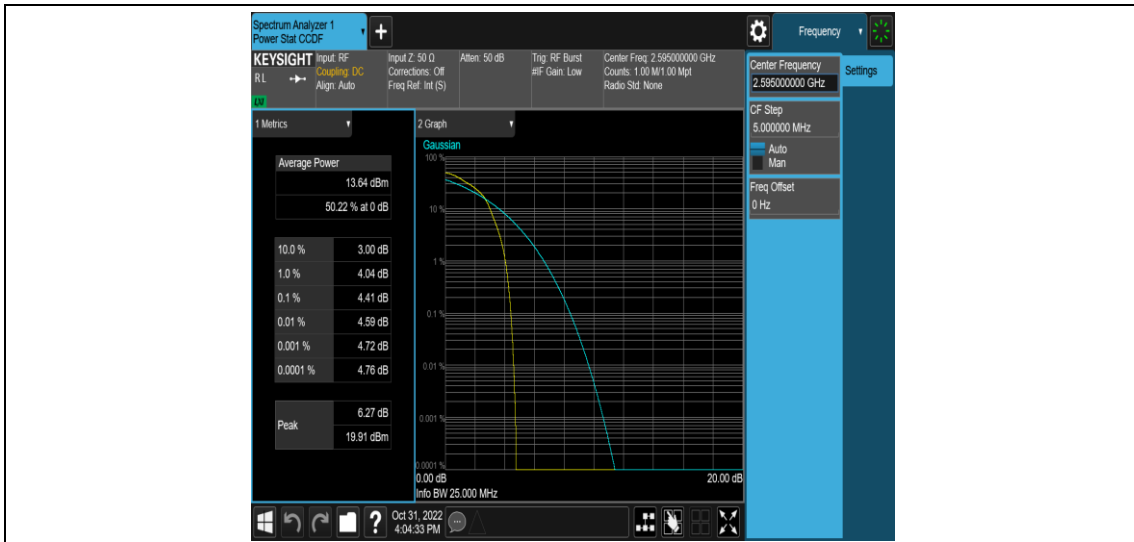

Band38-15MHz-16QAM-38000-1RB#0