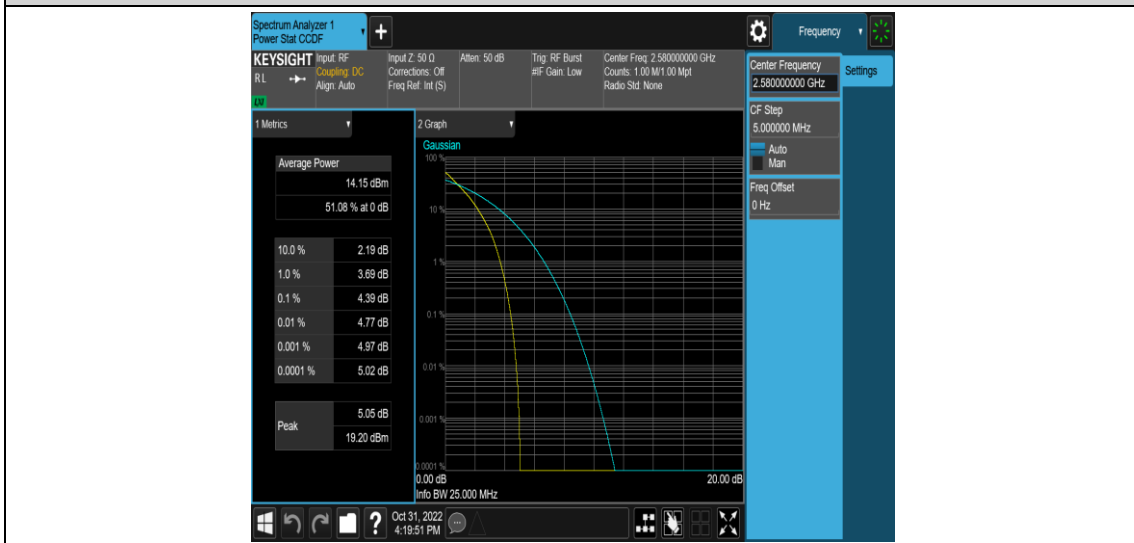

Band38-15MHz-16QAM-37825-75RB#0

Band38-15MHz-16QAM-38000-1RB#0

Band38-15MHz-16QAM-38000-75RB#0

Band38-15MHz-16QAM-38175-1RB#0

Band38-15MHz-16QAM-38175-75RB#0

Band38-20MHz-QPSK-37850-1RB#0

Band38-20MHz-QPSK-37850-100RB#0