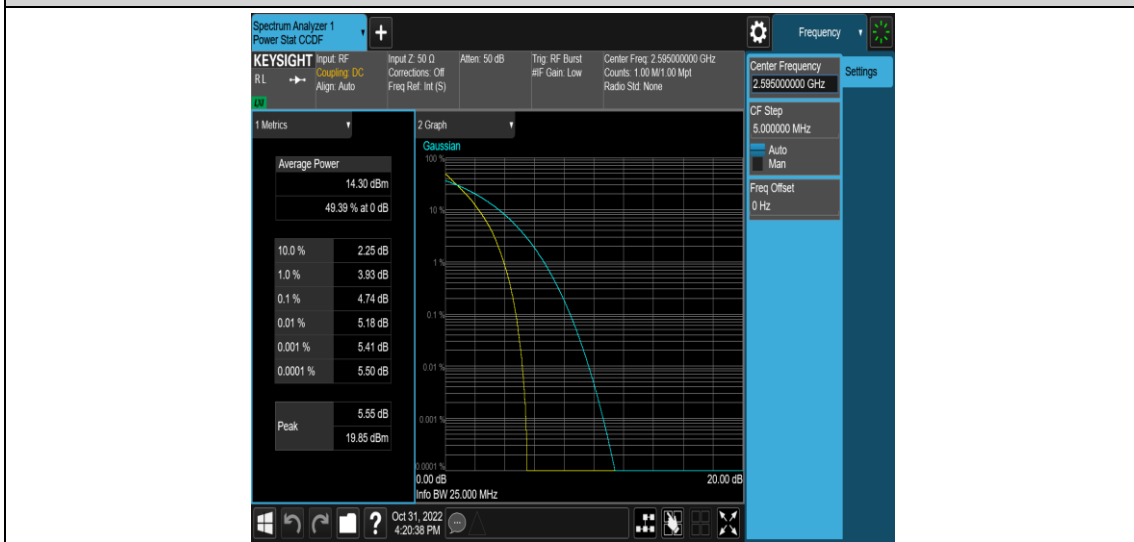

Band38-20MHz-QPSK-38000-100RB#0