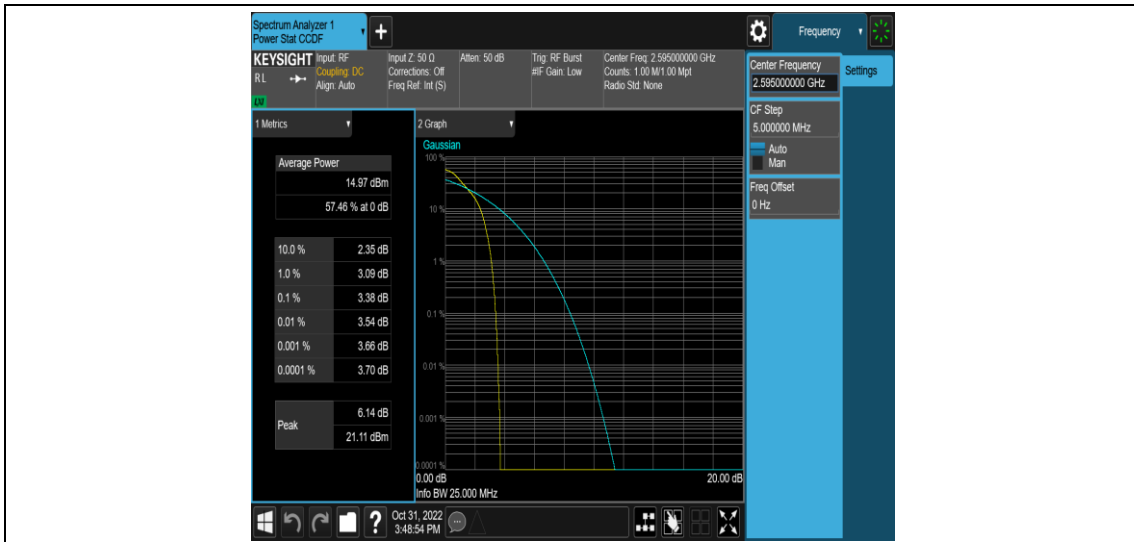

Band38-5MHz-16QAM-38225-1RB#0

Band38-5MHz-16QAM-38225-25RB#0

Band38-10MHz-QPSK-37800-1RB#0

Band38-10MHz-QPSK-37800-50RB#0

Band38-10MHz-QPSK-38000-1RB#0

Band38-10MHz-QPSK-38000-50RB#0

Band38-10MHz-QPSK-38200-1RB#0