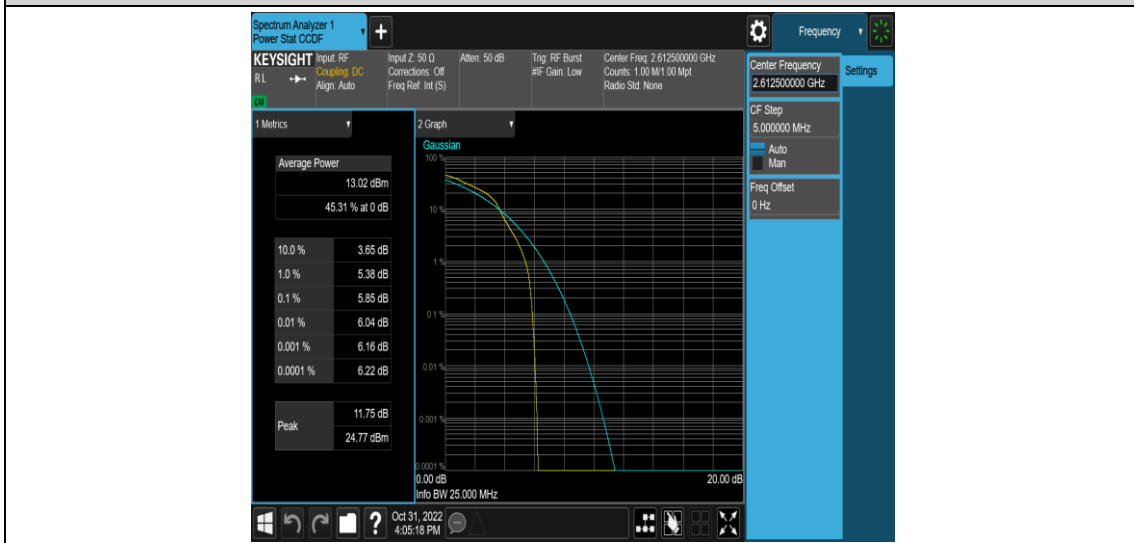

Band38-15MHz-16QAM-37825-75RB#0

Band38-15MHz-16QAM-38000-1RB#0

Band38-15MHz-16QAM-38000-75RB#0

Band38-15MHz-16QAM-38175-1RB#0

Band38-15MHz-16QAM-38175-75RB#0

Band38-20MHz-QPSK-37850-1RB#0

Band38-20MHz-QPSK-37850-100RB#0