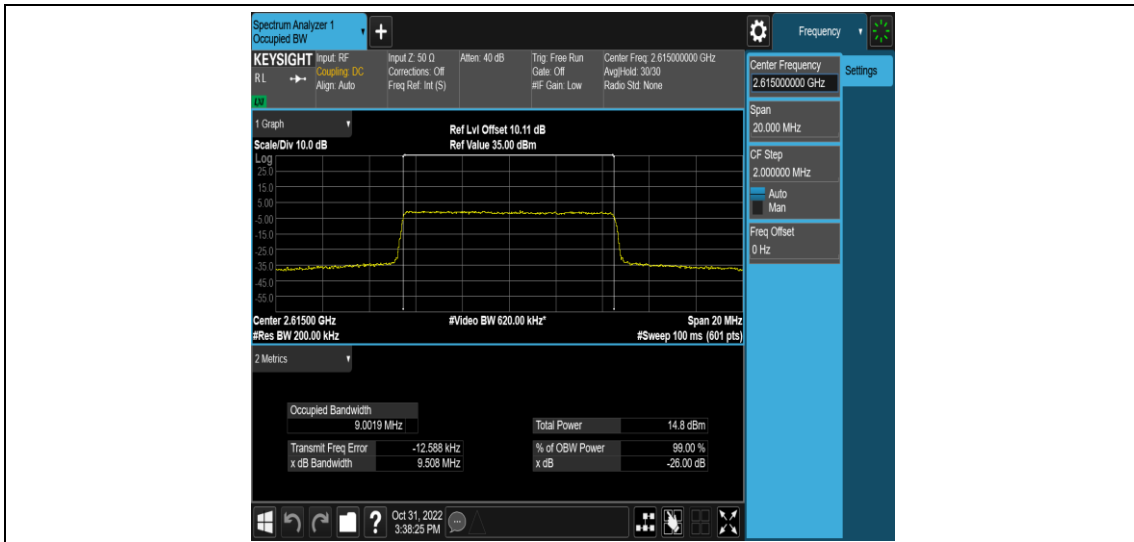

Test Graphs

Band38-5MHz-16QAM-37775-25RB#0

Band38-5MHz-16QAM-38000-25RB#0

Band38-5MHz-16QAM-38225-25RB#0

Band38-10MHz-QPSK-37800-50RB#0

Band38-10MHz-QPSK-38000-50RB#0

Band38-10MHz-QPSK-38200-50RB#0

Band38-10MHz-16QAM-37800-50RB#0