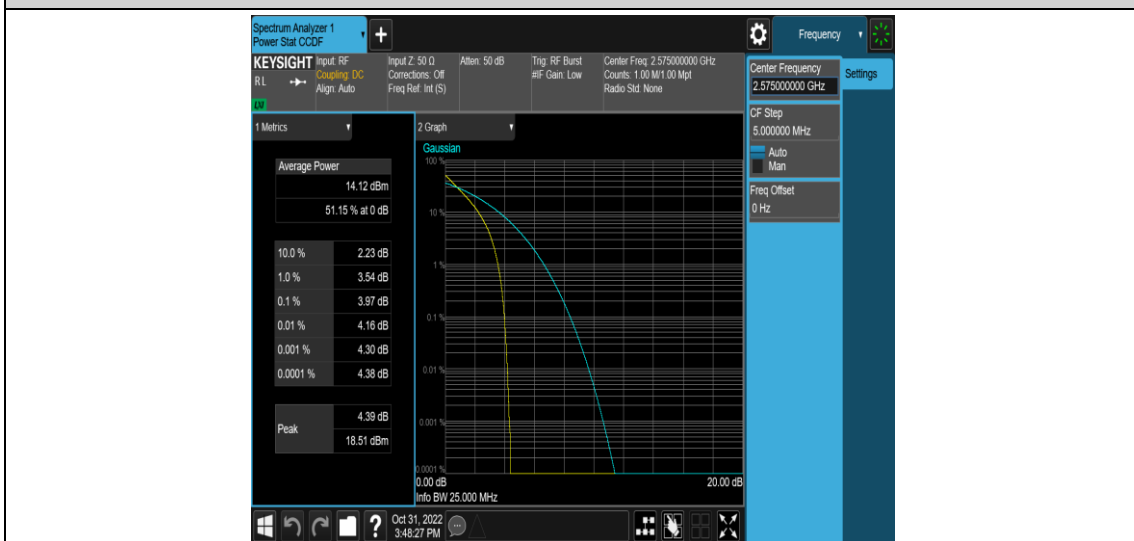

Band38-5MHz-16QAM-38225-1RB#0

Band38-5MHz-16QAM-38225-25RB#0

Band38-10MHz-QPSK-37800-1RB#0

Band38-10MHz-QPSK-37800-50RB#0

Band38-10MHz-QPSK-38000-1RB#0

Band38-10MHz-QPSK-38000-50RB#0

Band38-10MHz-QPSK-38200-1RB#0