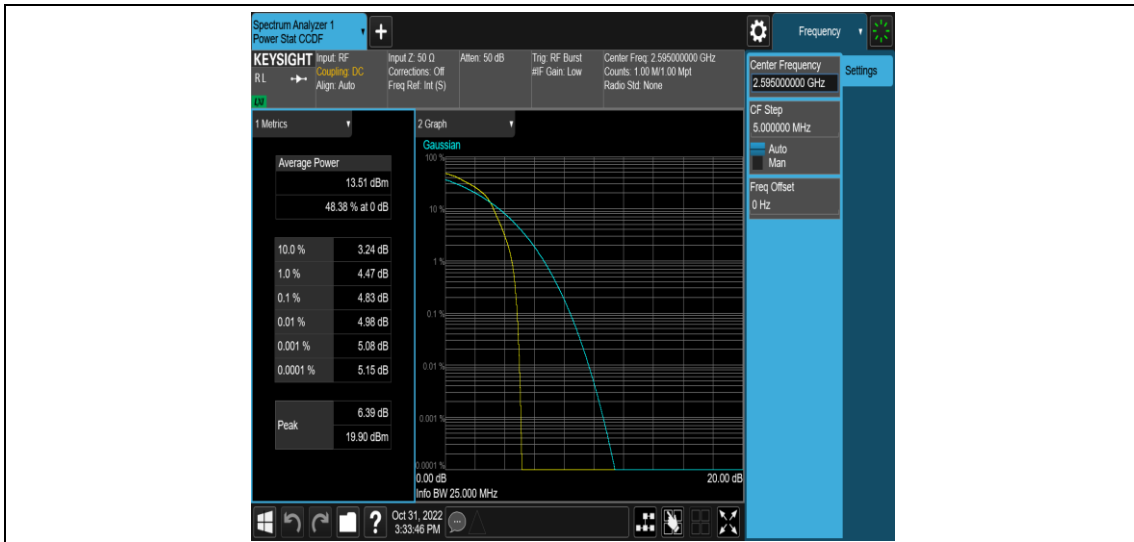

Test Graphs

Band38-5MHz-QPSK-38000-25RB#0

Band38-5MHz-QPSK-38225-1RB#0

Band38-5MHz-QPSK-38225-25RB#0

Band38-5MHz-16QAM-37775-1RB#0

Band38-5MHz-16QAM-37775-25RB#0

Band38-5MHz-16QAM-38000-1RB#0

Band38-5MHz-16QAM-38000-25RB#0