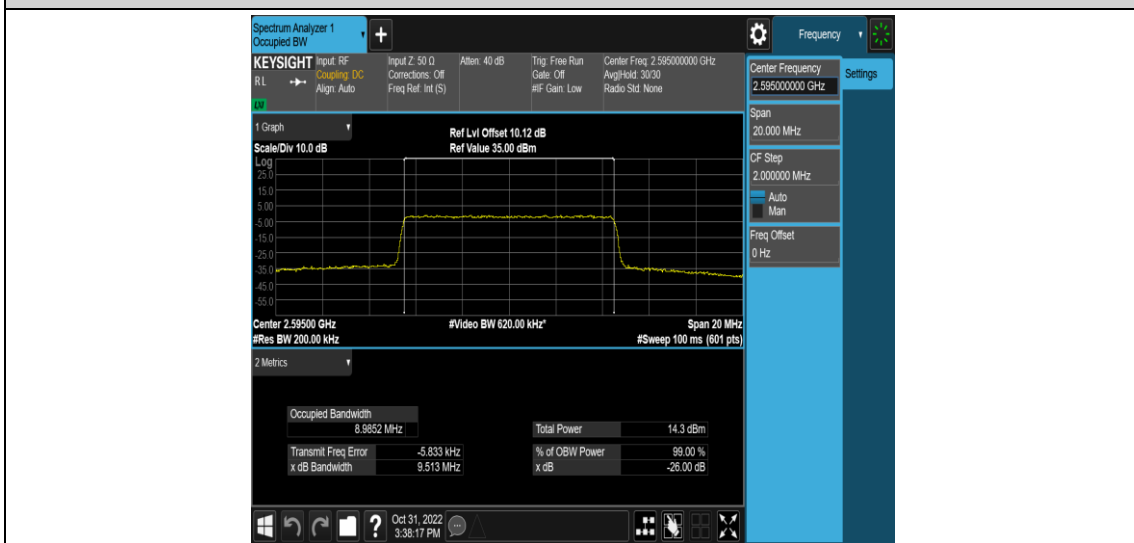

Band38-10MHz-16QAM-38000-50RB#0

Band38-10MHz-16QAM-38200-50RB#0