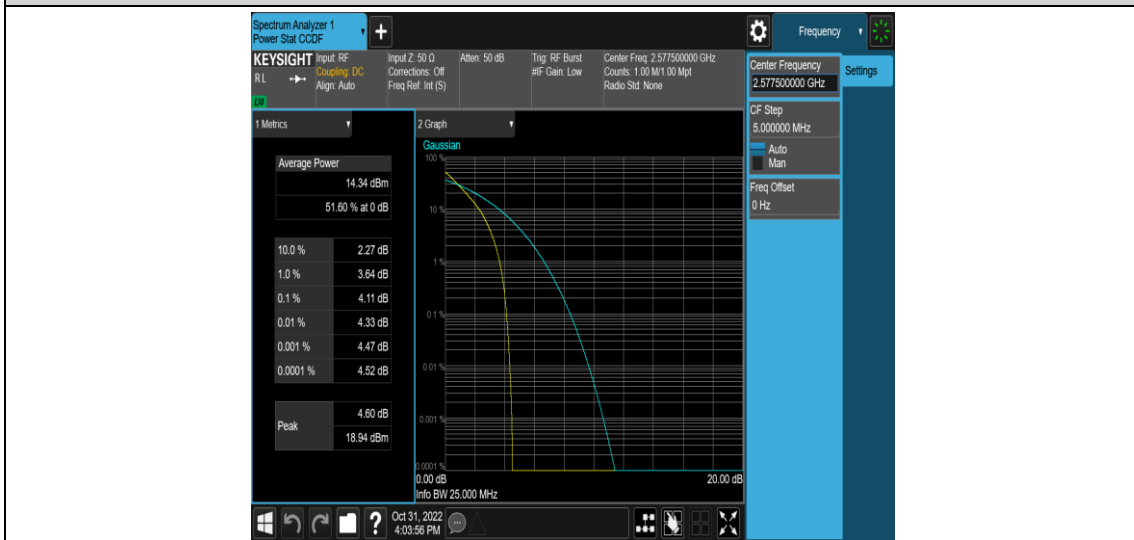

Band38-15MHz-QPSK-37825-75RB#0