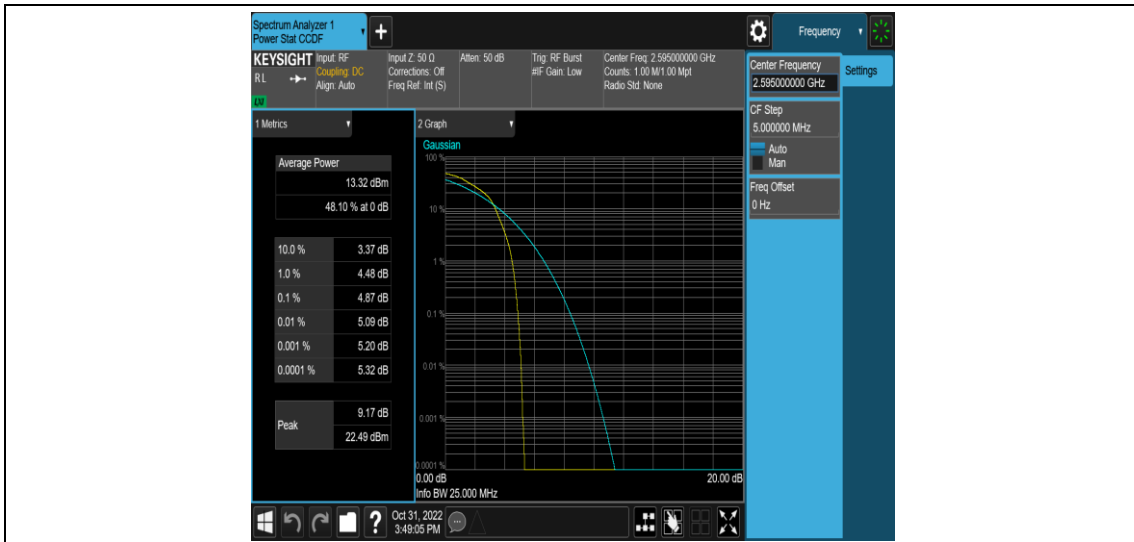

Band38-10MHz-QPSK-38200-50RB#0

Band38-10MHz-16QAM-37800-1RB#0

Band38-10MHz-16QAM-37800-50RB#0

Band38-10MHz-16QAM-38000-1RB#0

Band38-10MHz-16QAM-38000-50RB#0

Band38-10MHz-16QAM-38200-1RB#0

Band38-10MHz-16QAM-38200-50RB#0