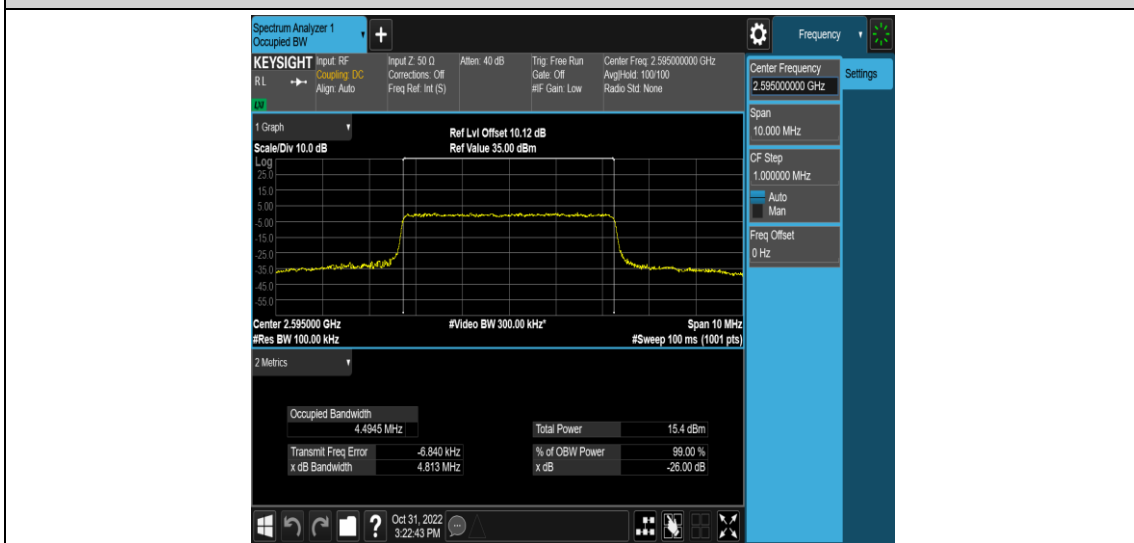

Test Graphs

Band38-5MHz-16QAM-37775-25RB#0

Band38-5MHz-16QAM-38000-25RB#0

Band38-5MHz-16QAM-38225-25RB#0

Band38-10MHz-QPSK-37800-50RB#0

Band38-10MHz-QPSK-38000-50RB#0

Band38-10MHz-QPSK-38200-50RB#0

Band38-10MHz-16QAM-37800-50RB#0