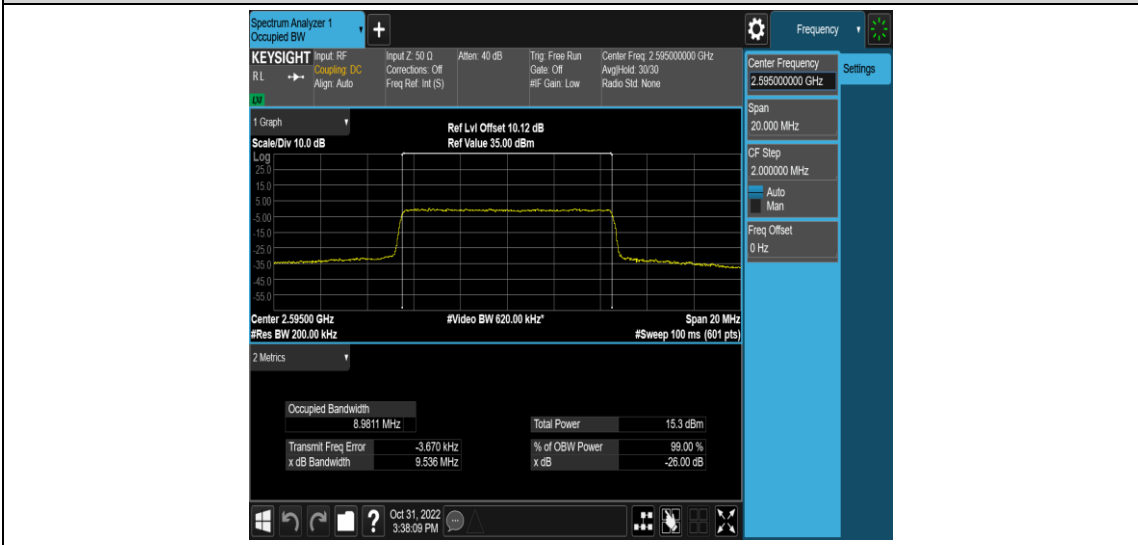

Test Graphs

Band38-5MHz-16QAM-37775-25RB#0

Band38-5MHz-16QAM-38000-25RB#0

Band38-5MHz-16QAM-38225-25RB#0

Band38-10MHz-QPSK-37800-50RB#0

Band38-10MHz-QPSK-38000-50RB#0

Band38-10MHz-QPSK-38200-50RB#0

Band38-10MHz-16QAM-37800-50RB#0