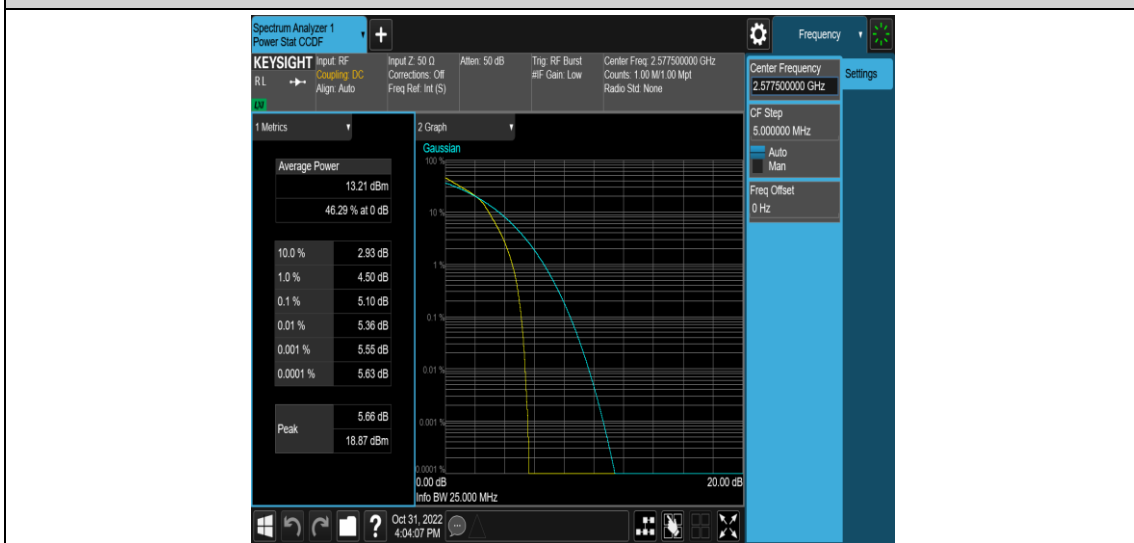

Band38-15MHz-16QAM-37825-75RB#0