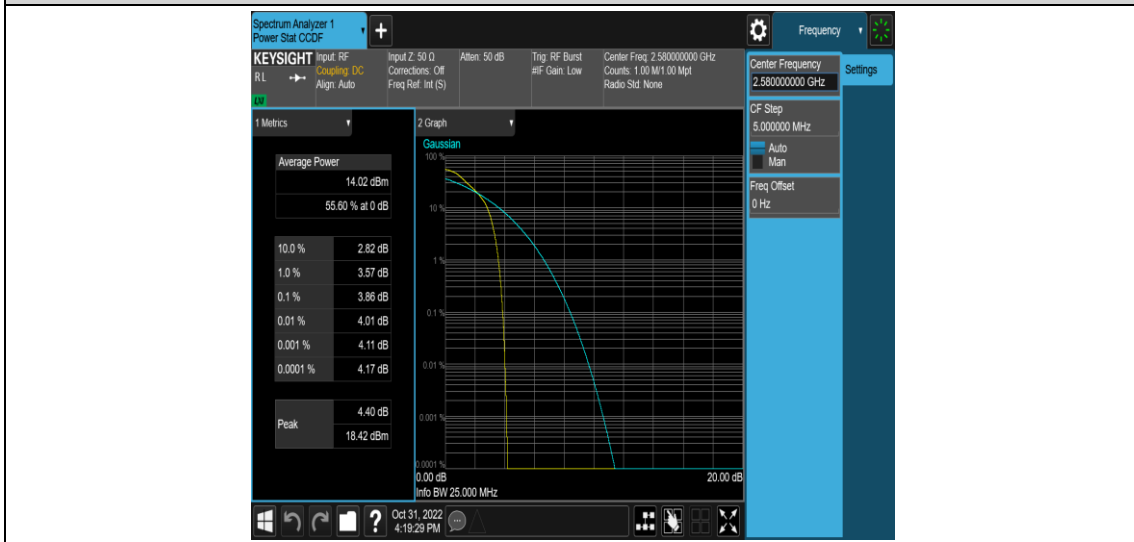

Band38-15MHz-16QAM-37825-75RB#0

Band38-15MHz-16QAM-38000-1RB#0

Band38-15MHz-16QAM-38000-75RB#0

Band38-15MHz-16QAM-38175-1RB#0

Band38-15MHz-16QAM-38175-75RB#0

Band38-20MHz-QPSK-37850-1RB#0

Band38-20MHz-QPSK-37850-100RB#0