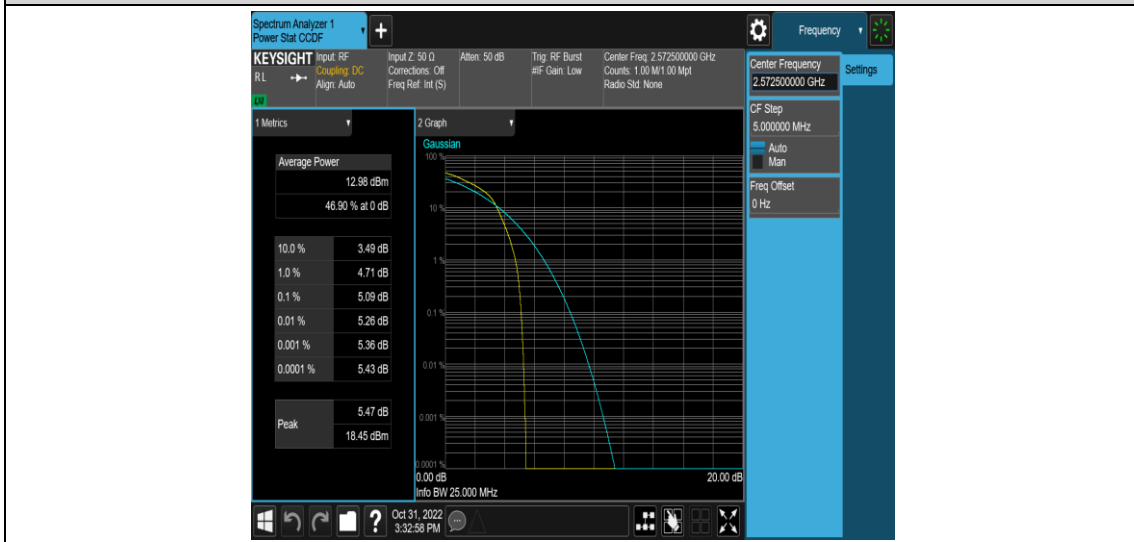

Test Graphs

Band38-5MHz-QPSK-38000-25RB#0

Band38-5MHz-QPSK-38225-1RB#0

Band38-5MHz-QPSK-38225-25RB#0

Band38-5MHz-16QAM-37775-1RB#0

Band38-5MHz-16QAM-37775-25RB#0

Band38-5MHz-16QAM-38000-1RB#0

Band38-5MHz-16QAM-38000-25RB#0