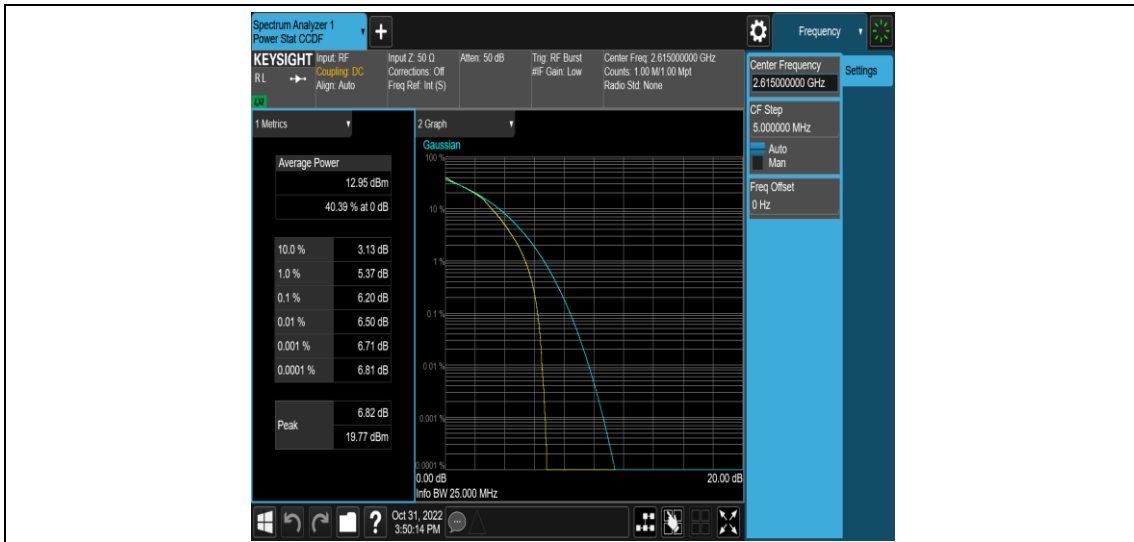

Band38-10MHz-QPSK-38200-50RB#0

Band38-10MHz-16QAM-37800-1RB#0

Band38-10MHz-16QAM-37800-50RB#0

Band38-10MHz-16QAM-38000-1RB#0

Band38-10MHz-16QAM-38000-50RB#0

Band38-10MHz-16QAM-38200-1RB#0

Band38-10MHz-16QAM-38200-50RB#0