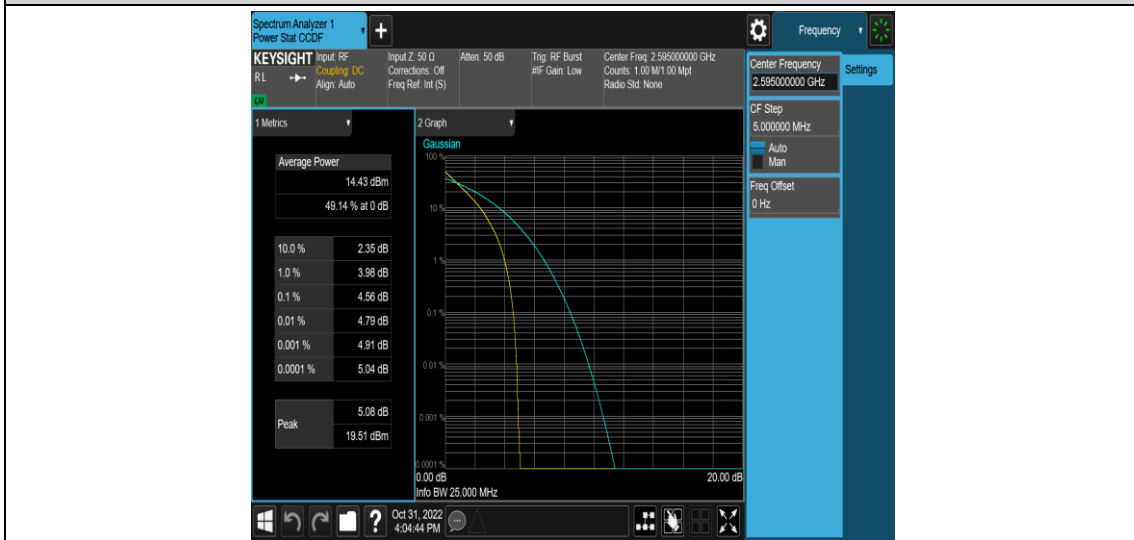

Band38-15MHz-QPSK-37825-1RB#0

Band38-15MHz-QPSK-37825-75RB#0

Band38-15MHz-QPSK-38000-1RB#0

Band38-15MHz-QPSK-38000-75RB#0

Band38-15MHz-QPSK-38175-1RB#0

Band38-15MHz-QPSK-38175-75RB#0

Band38-15MHz-16QAM-37825-1RB#0