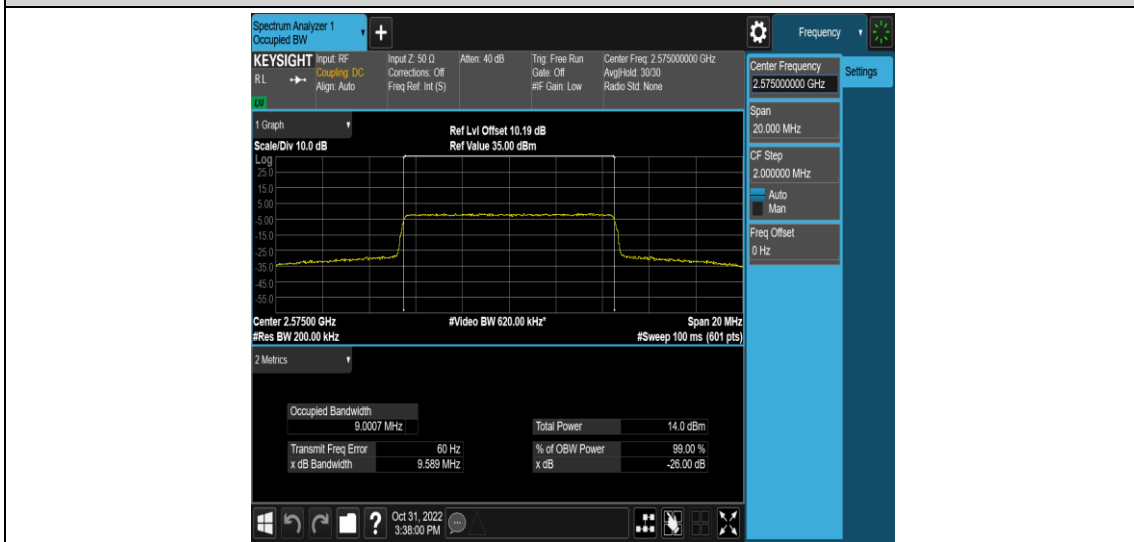

Test Graphs

Band38-5MHz-16QAM-37775-25RB#0

Band38-5MHz-16QAM-38000-25RB#0

Band38-5MHz-16QAM-38225-25RB#0

Band38-10MHz-QPSK-37800-50RB#0

Band38-10MHz-QPSK-38000-50RB#0

Band38-10MHz-QPSK-38200-50RB#0

Band38-10MHz-16QAM-37800-50RB#0