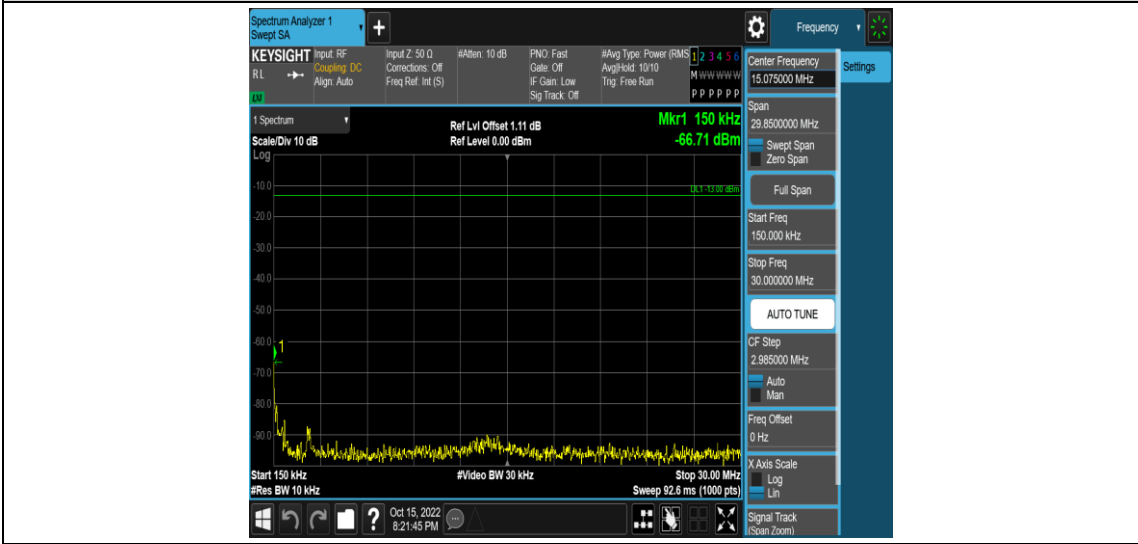

Band17-5MHz-16QAM-23790-1RB#0-Range2:0.15~30MHz

Band17-5MHz-16QAM-23790-1RB#0-Range3:30~1000MHz

Band17-5MHz-16QAM-23790-1RB#0-Range4:1000~10000MHz

Band17-5MHz-16QAM-23825-1RB#0-Range1:0.009~0.15MHz

Band17-5MHz-16QAM-23825-1RB#0-Range2:0.15~30MHz