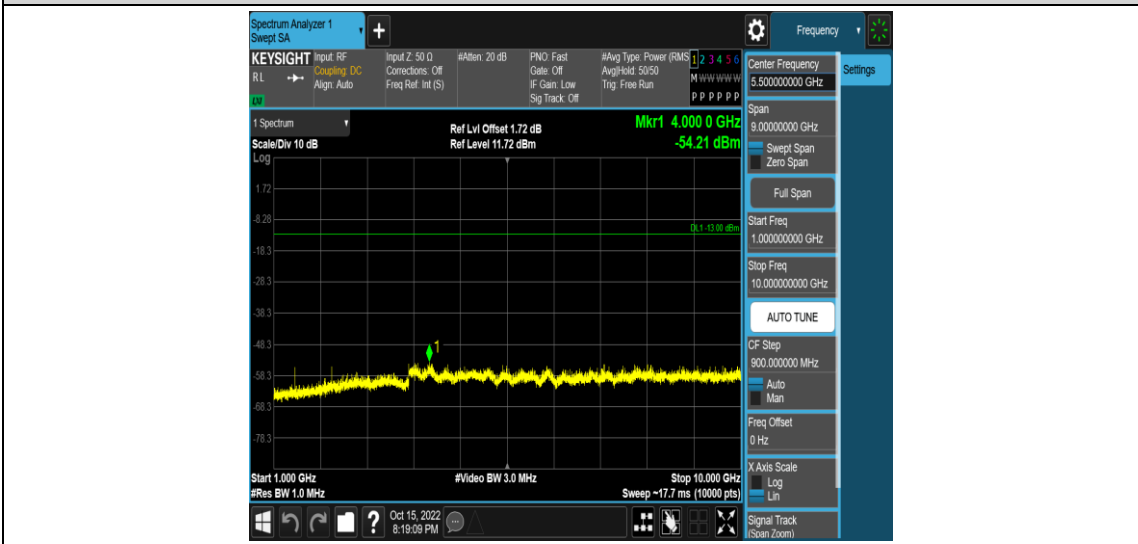

Band17-5MHz-QPSK-23755-1RB#0-Range4:1000~10000MHz