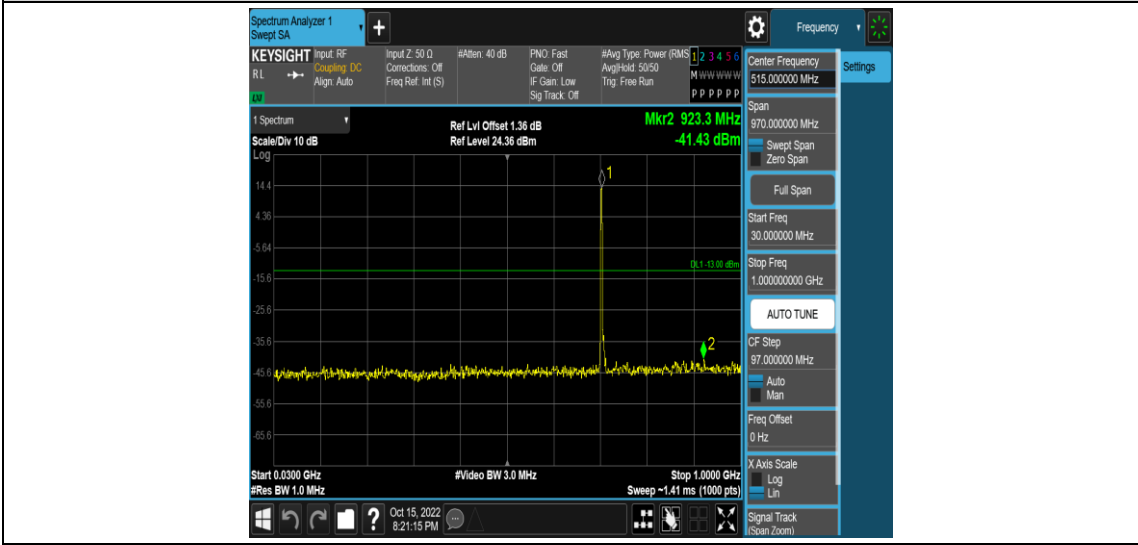

Band17-5MHz-QPSK-23790-1RB#0-Range4:1000~10000MHz

Band17-5MHz-QPSK-23825-1RB#0-Range1:0.009~0.15MHz

Band17-5MHz-QPSK-23825-1RB#0-Range2:0.15~30MHz

Band17-5MHz-QPSK-23825-1RB#0-Range3:30~1000MHz

Band17-5MHz-QPSK-23825-1RB#0-Range4:1000~10000MHz