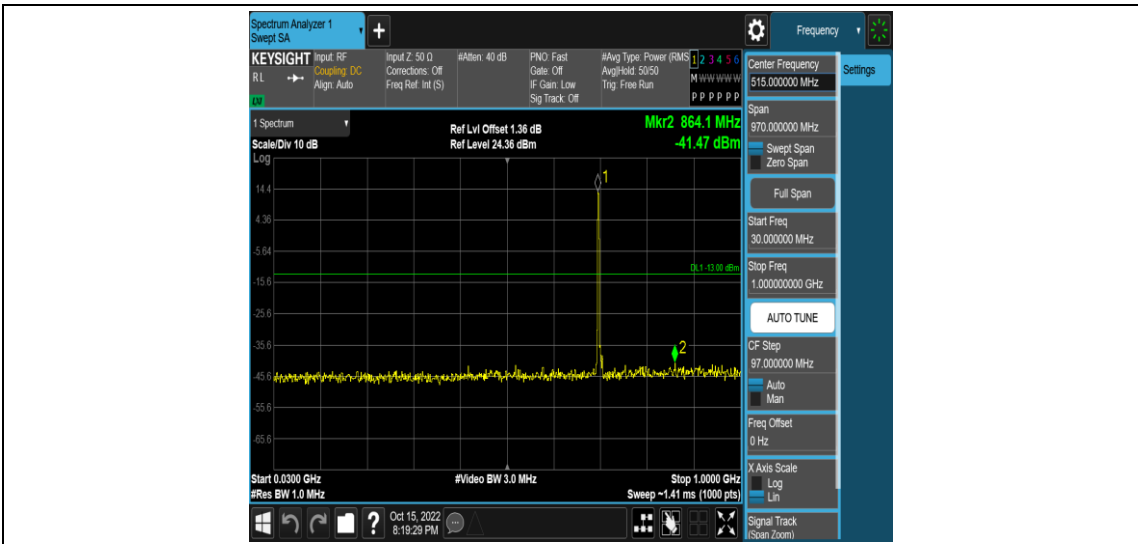

Band17-5MHz-16QAM-23755-1RB#0-Range3:30~1000MHz