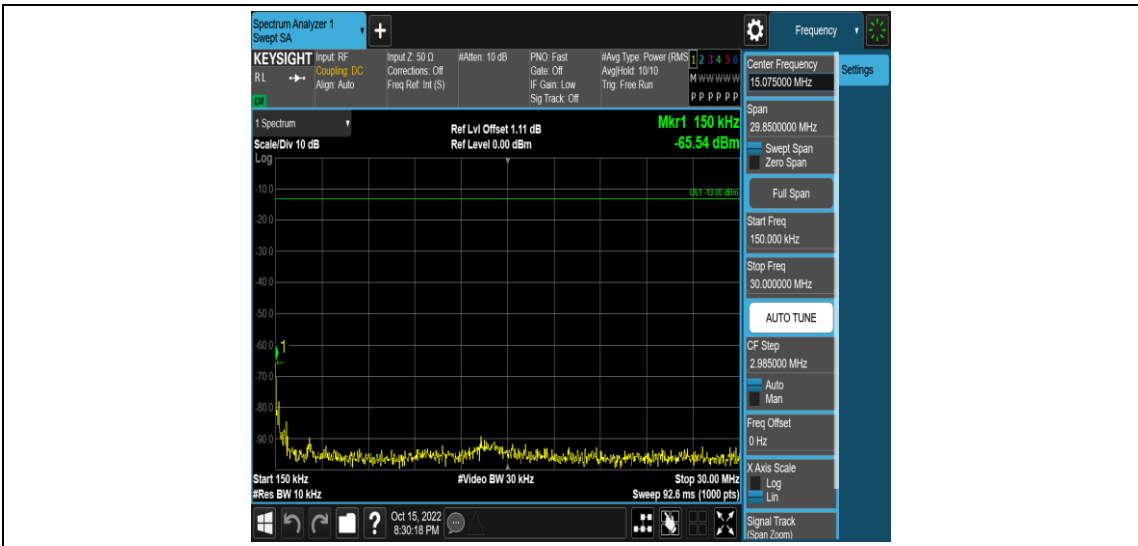

Band17-10MHz-16QAM-23790-1RB#0-Range2: 0.15~30MHz