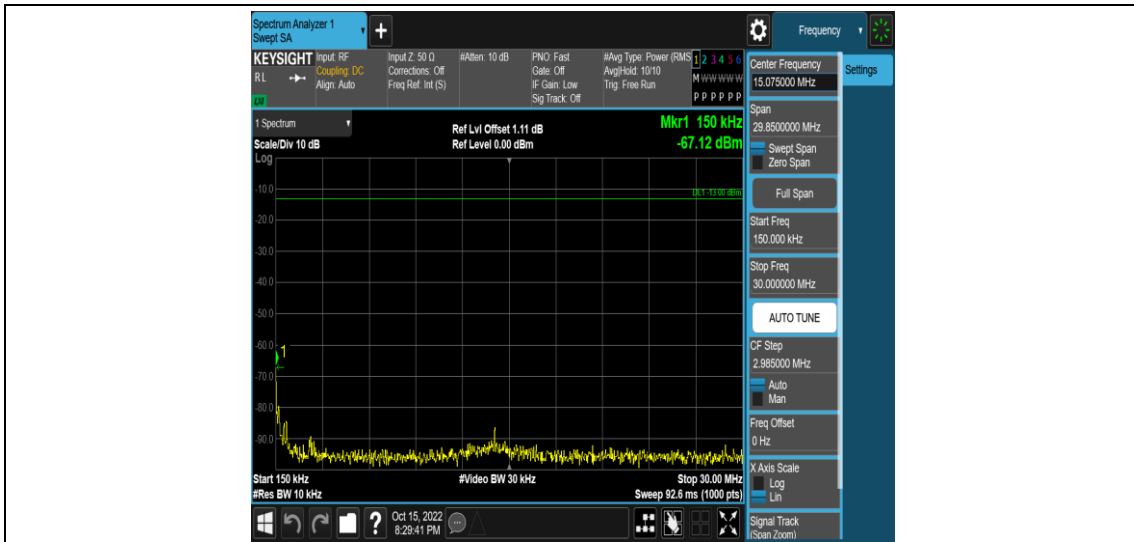

Band17-10MHz-QPSK-23790-1RB#0-Range2:0.15~30MHz