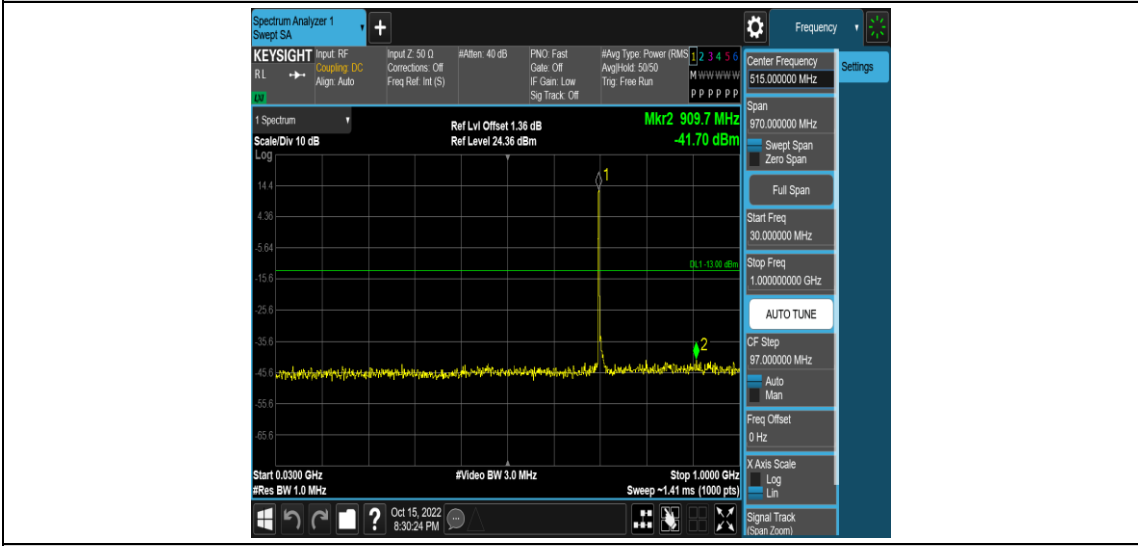

Band17-10MHz-16QAM-23790-1RB#0-Range3:30~1000MHz