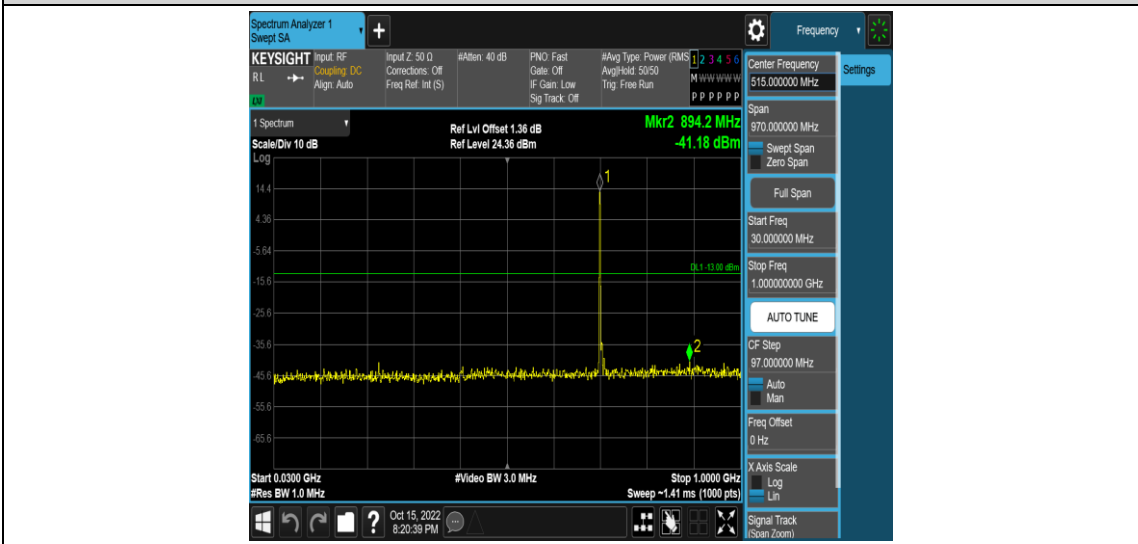

Band17-5MHz-16QAM-23790-1RB#0-Range3:30~1000MHz