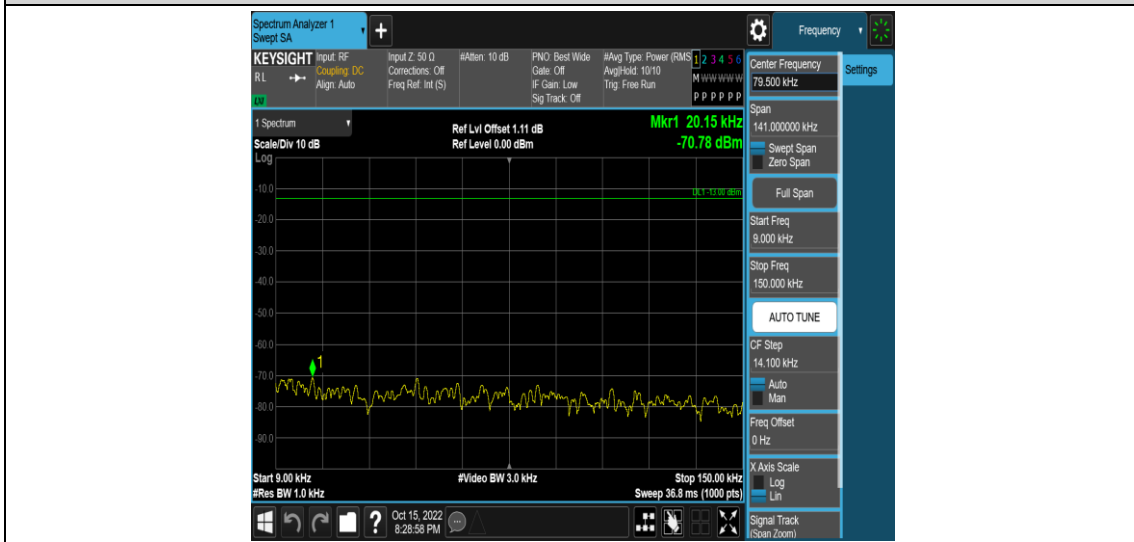

Band17-10MHz-QPSK-23800-1RB#0-Range1:0.009~0.15MHz

Band17-10MHz-QPSK-23800-1RB#0-Range2:0.15~30MHz

Band17-10MHz-QPSK-23800-1RB#0-Range3:30~1000MHz

Band17-10MHz-QPSK-23800-1RB#0-Range4:1000~10000MHz

Band17-10MHz-16QAM-23780-1RB#0-Range1:0.009~0.15MHz

Band17-10MHz-16QAM-23780-1RB#0-Range2:0.15~30MHz

Band17-10MHz-16QAM-23780-1RB#0-Range3:30~1000MHz

Band17-10MHz-16QAM-23780-1RB#0-Range4: 1000~10000MHz

Band17-10MHz-16QAM-23790-1RB#0-Range1: 0.009~0.15MHz