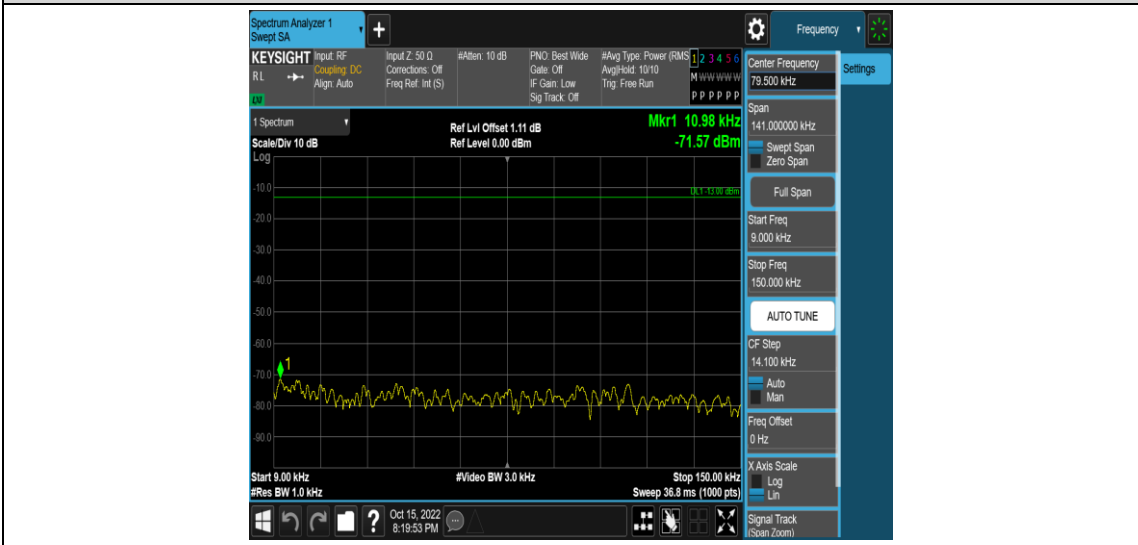

Test Graphs

Band17-5MHz-QPSK-23755-1RB#0-Range4:1000~10000MHz

Band17-5MHz-QPSK-23790-1RB#0-Range1:0.009~0.15MHz

Band17-5MHz-QPSK-23790-1RB#0-Range2:0.15~30MHz

Band17-5MHz-QPSK-23790-1RB#0-Range3:30~1000MHz

Band17-5MHz-QPSK-23790-1RB#0-Range4:1000~10000MHz

Band17-5MHz-QPSK-23825-1RB#0-Range1:0.009~0.15MHz

Band17-5MHz-QPSK-23825-1RB#0-Range2:0.15~30MHz

Band17-5MHz-QPSK-23825-1RB#0-Range3:30~1000MHz

Band17-5MHz-QPSK-23825-1RB#0-Range4:1000~10000MHz