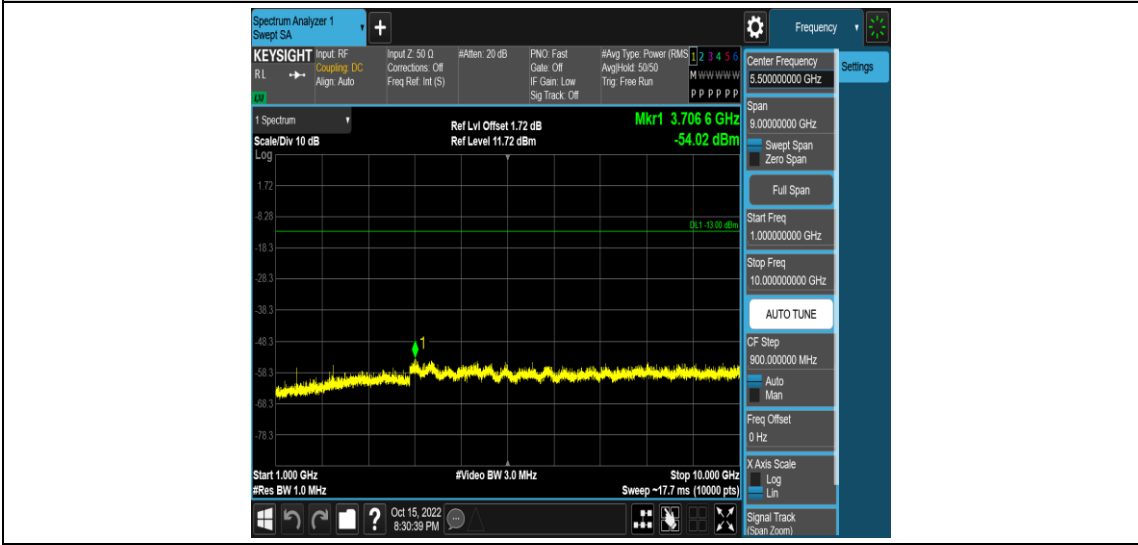

Band17-10MHz-16QAM-23790-1RB#0-Range4:1000~10000MHz