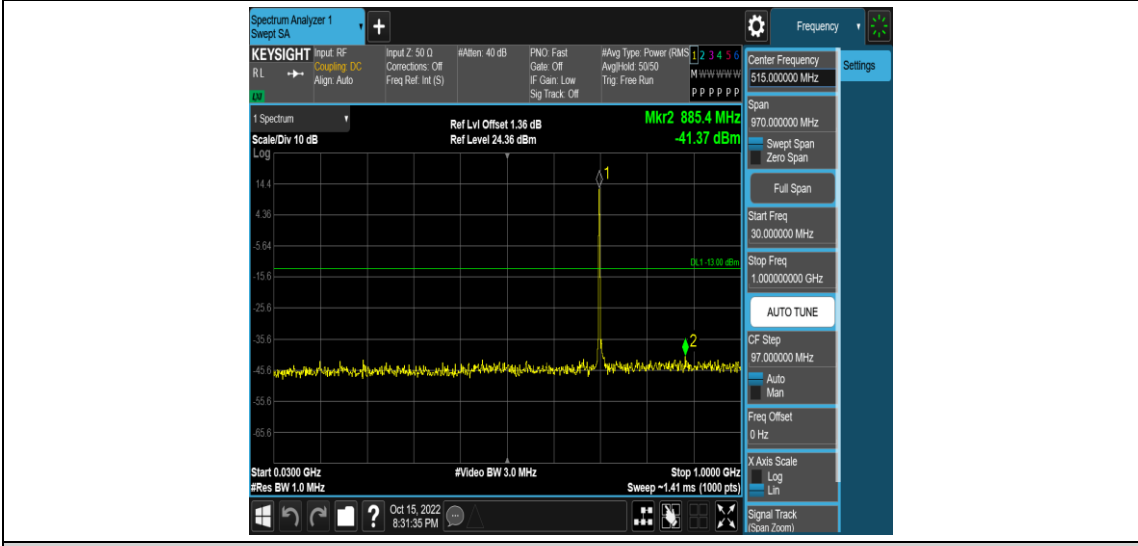

Band17-10MHz-16QAM-23800-1RB#0-Range3:30~1000MHz