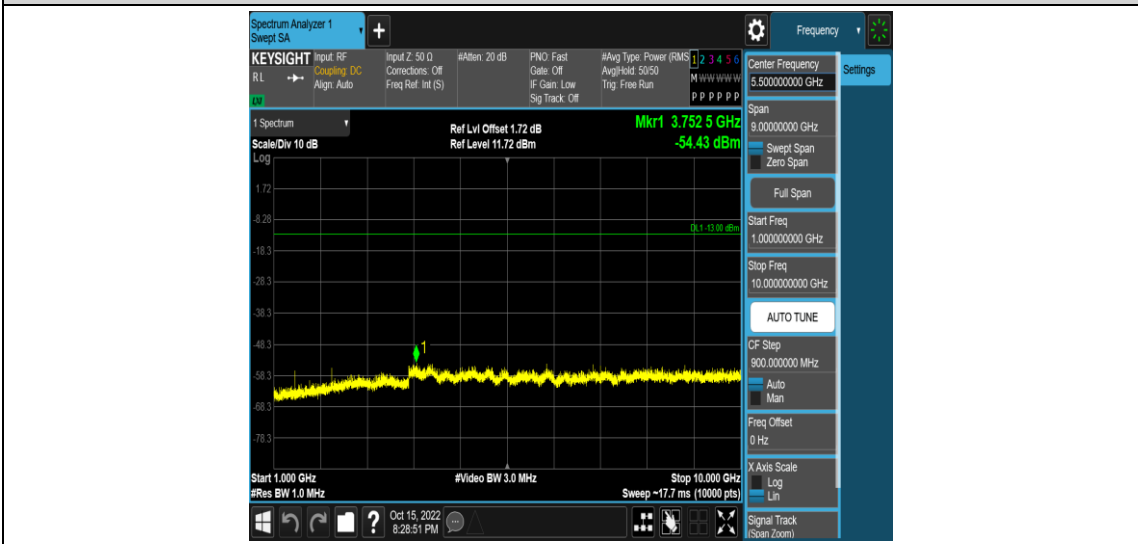

Band17-10MHz-QPSK-23780-1RB#0-Range4:1000~10000MHz