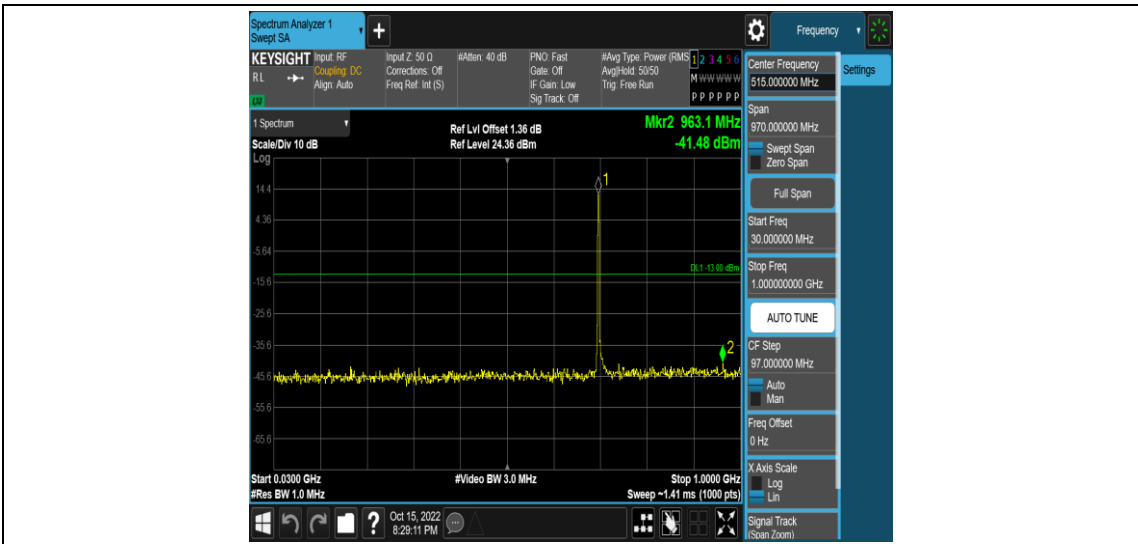

Band17-10MHz-16QAM-23780-1RB#0-Range3:30~1000MHz