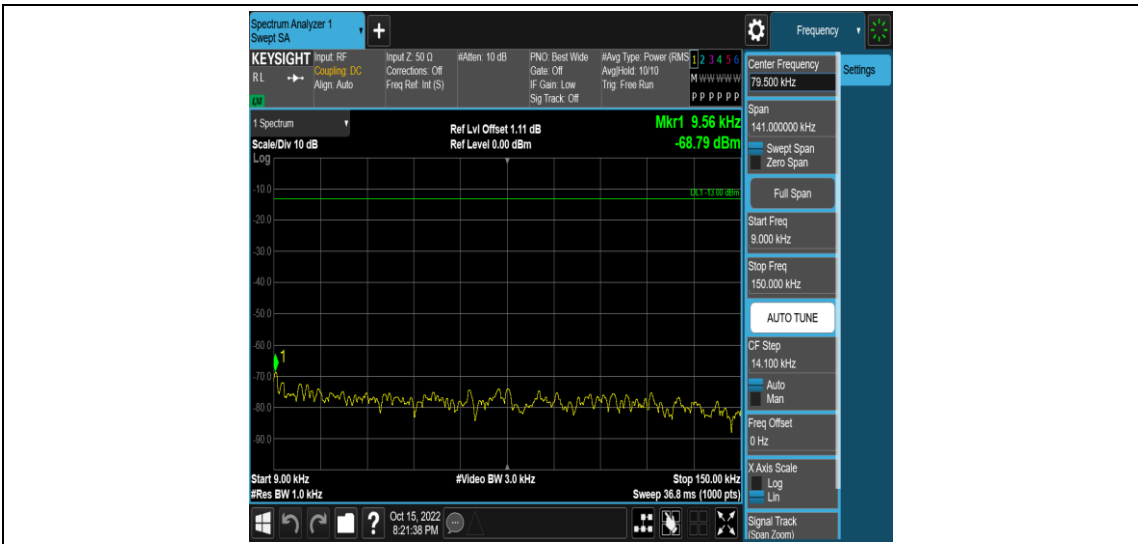

Band17-5MHz-16QAM-23790-1RB#0-Range2:0.15~30MHz

Band17-5MHz-16QAM-23790-1RB#0-Range3:30~1000MHz

Band17-5MHz-16QAM-23790-1RB#0-Range4:1000~10000MHz

Band17-5MHz-16QAM-23825-1RB#0-Range1:0.009~0.15MHz

Band17-5MHz-16QAM-23825-1RB#0-Range2:0.15~30MHz