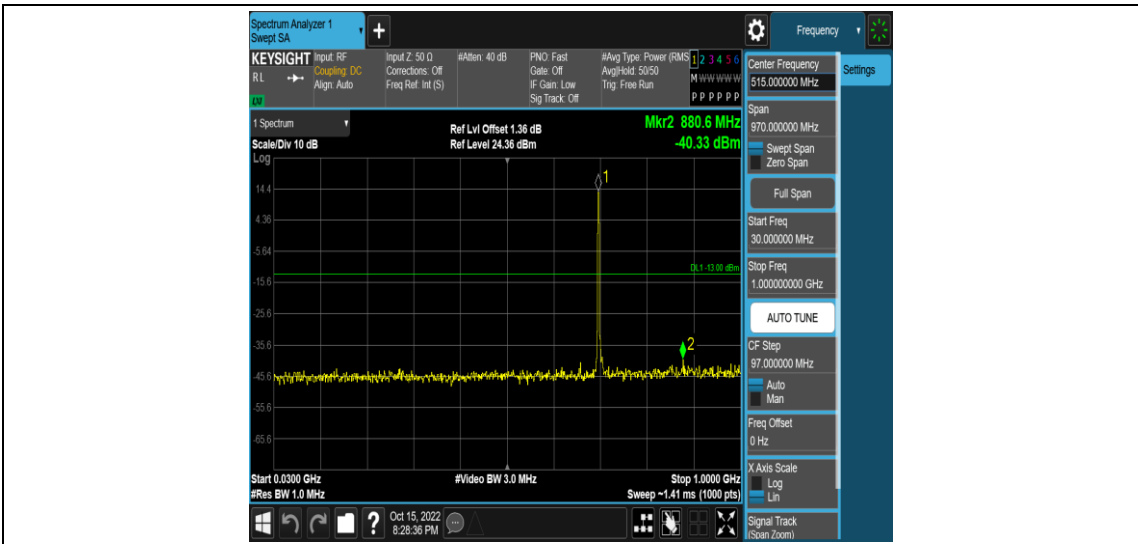

Band17-5MHz-16QAM-23825-1RB#0-Range3:30~1000MHz

Band17-5MHz-16QAM-23825-1RB#0-Range4:1000~10000MHz

Band17-10MHz-QPSK-23780-1RB#0-Range1:0.009~0.15MHz

Band17-10MHz-QPSK-23780-1RB#0-Range2:0.15~30MHz

Band17-10MHz-QPSK-23780-1RB#0-Range3:30~1000MHz