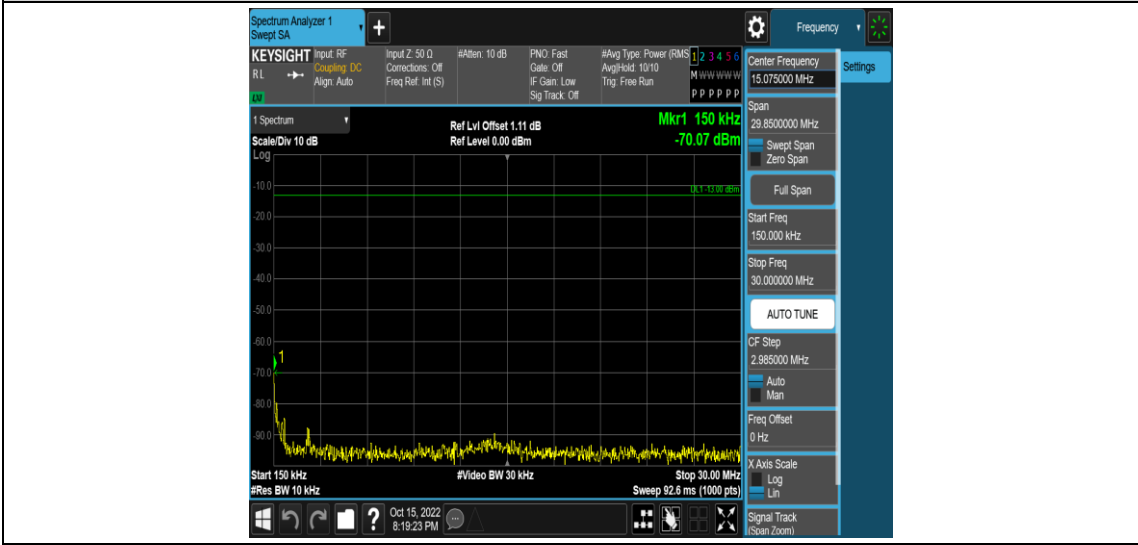

Band17-5MHz-QPSK-23790-1RB#0-Range4:1000~10000MHz

Band17-5MHz-QPSK-23825-1RB#0-Range1:0.009~0.15MHz

Band17-5MHz-QPSK-23825-1RB#0-Range2:0.15~30MHz

Band17-5MHz-QPSK-23825-1RB#0-Range3:30~1000MHz

Band17-5MHz-QPSK-23825-1RB#0-Range4:1000~10000MHz

Band17-5MHz-16QAM-23755-1RB#0-Range1:0.009~0.15MHz

Band17-5MHz-16QAM-23755-1RB#0-Range2:0.15~30MHz

Band17-5MHz-16QAM-23755-1RB#0-Range3:30~1000MHz

Band17-5MHz-16QAM-23755-1RB#0-Range4:1000~10000MHz

Band17-5MHz-16QAM-23790-1RB#0-Range1:0.009~0.15MHz