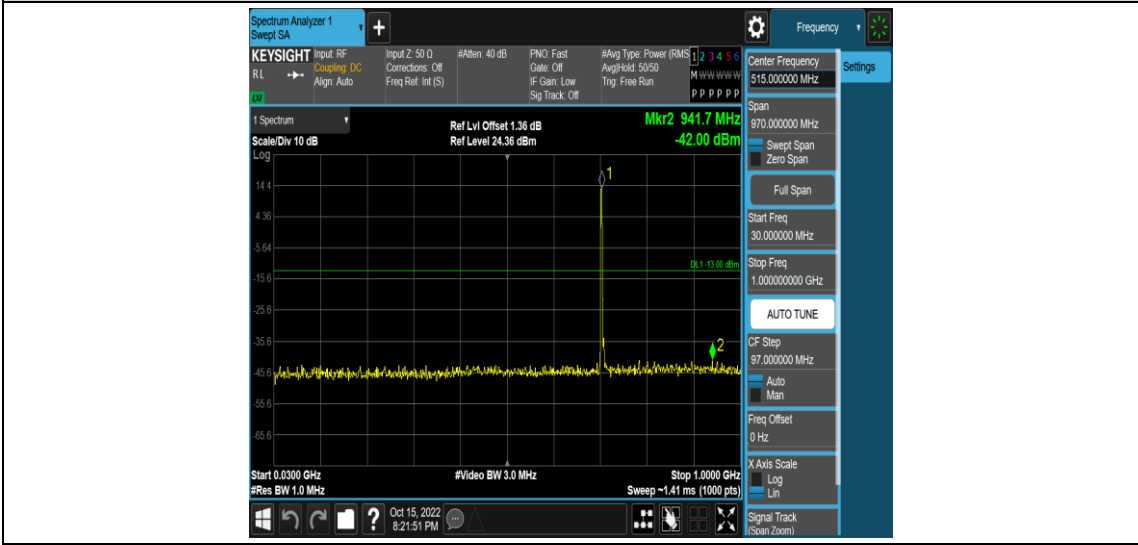

Band17-5MHz-16QAM-23825-1RB#0-Range3:30~1000MHz