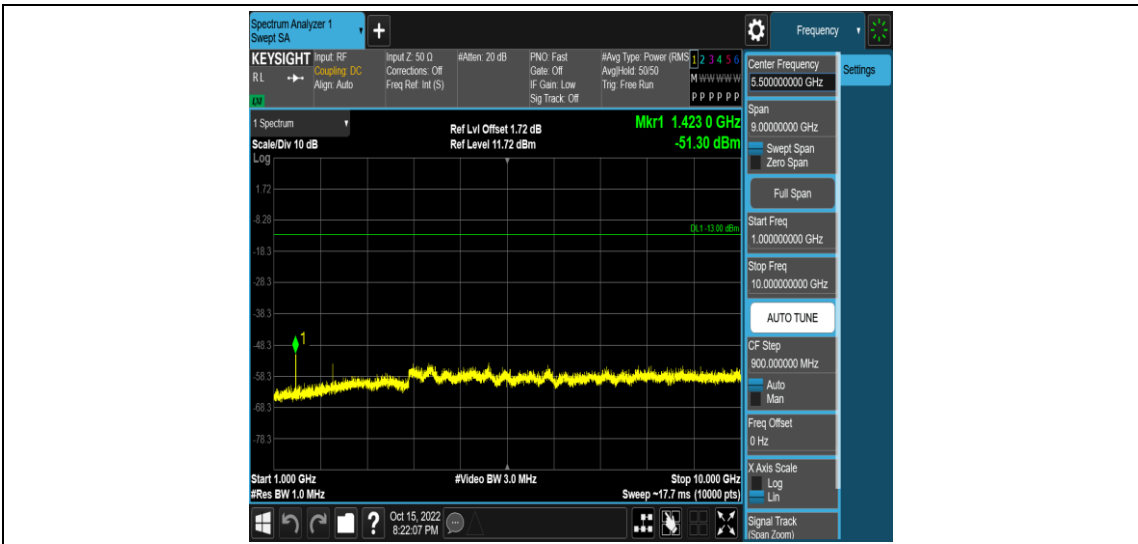

Band17-5MHz-16QAM-23825-1RB#0-Range4:1000~10000MHz