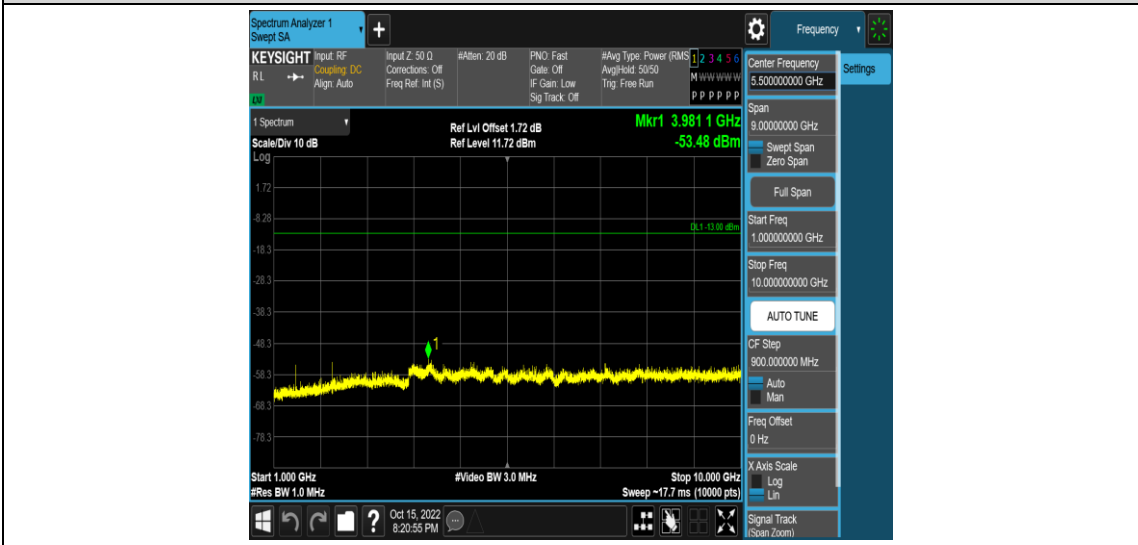

Band17-5MHz-16QAM-23790-1RB#0-Range4:1000~10000MHz