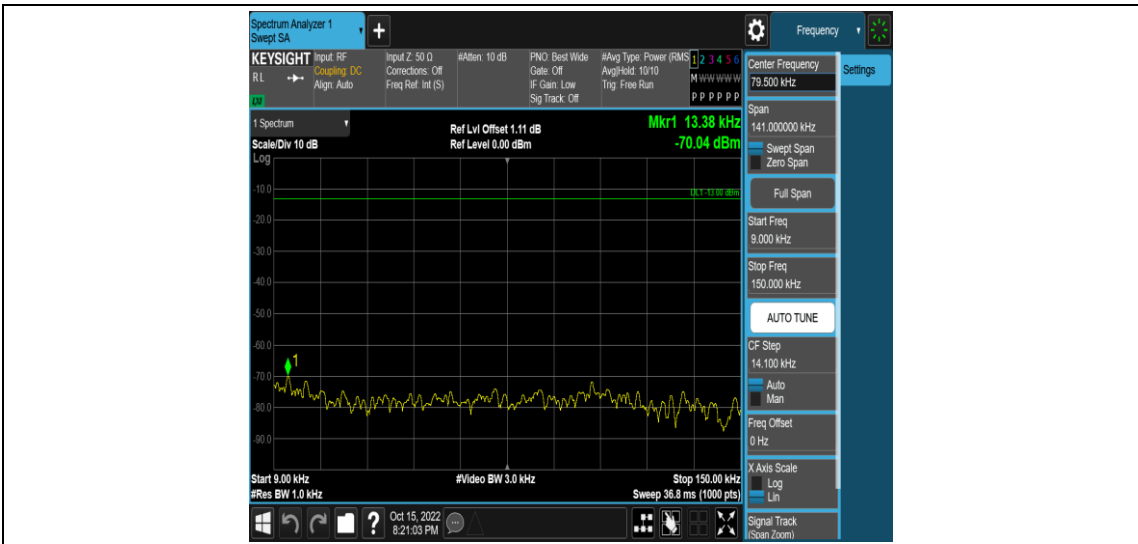

Test Graphs

Band17-5MHz-QPSK-23755-1RB#0-Range4:1000~10000MHz

Band17-5MHz-QPSK-23790-1RB#0-Range1:0.009~0.15MHz

Band17-5MHz-QPSK-23790-1RB#0-Range2:0.15~30MHz

Band17-5MHz-QPSK-23790-1RB#0-Range3:30~1000MHz

Band17-5MHz-QPSK-23790-1RB#0-Range4:1000~10000MHz

Band17-5MHz-QPSK-23825-1RB#0-Range1:0.009~0.15MHz

Band17-5MHz-QPSK-23825-1RB#0-Range2:0.15~30MHz

Band17-5MHz-QPSK-23825-1RB#0-Range3:30~1000MHz

Band17-5MHz-QPSK-23825-1RB#0-Range4:1000~10000MHz