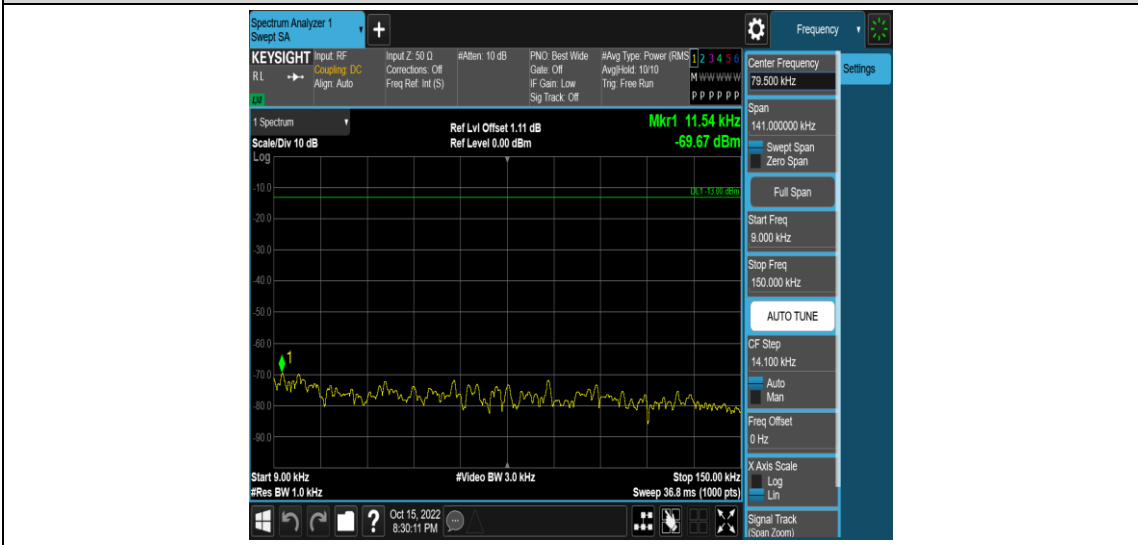

Band17-10MHz-16QAM-23780-1RB#0-Range2:0.15~30MHz

Band17-10MHz-16QAM-23780-1RB#0-Range3:30~1000MHz

Band17-10MHz-16QAM-23780-1RB#0-Range4: 1000~10000MHz

Band17-10MHz-16QAM-23790-1RB#0-Range1: 0.009~0.15MHz