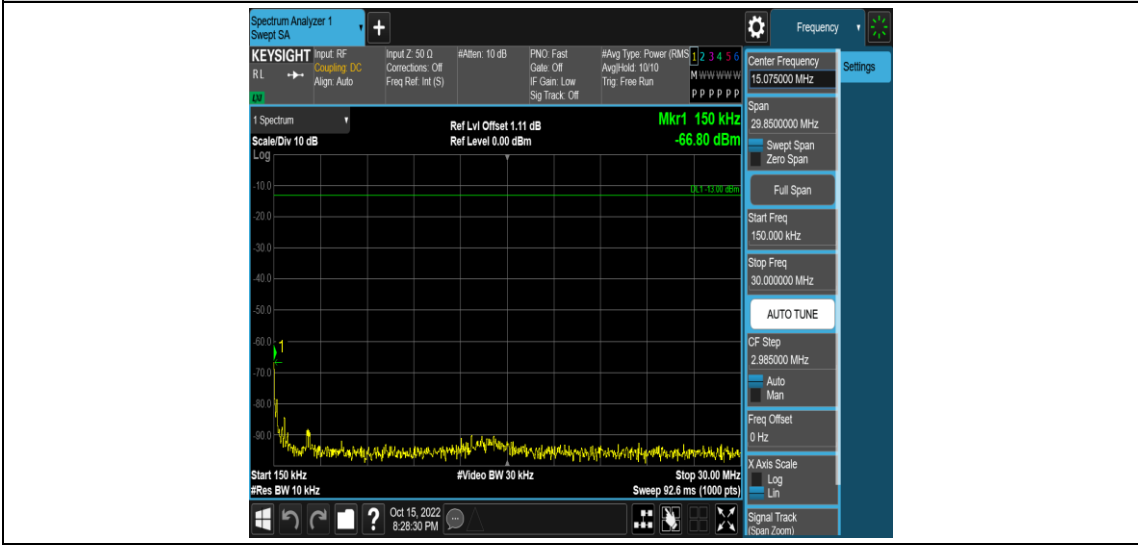

Band17-5MHz-16QAM-23825-1RB#0-Range3:30~1000MHz

Band17-5MHz-16QAM-23825-1RB#0-Range4:1000~10000MHz

Band17-10MHz-QPSK-23780-1RB#0-Range1:0.009~0.15MHz

Band17-10MHz-QPSK-23780-1RB#0-Range2:0.15~30MHz

Band17-10MHz-QPSK-23780-1RB#0-Range3:30~1000MHz