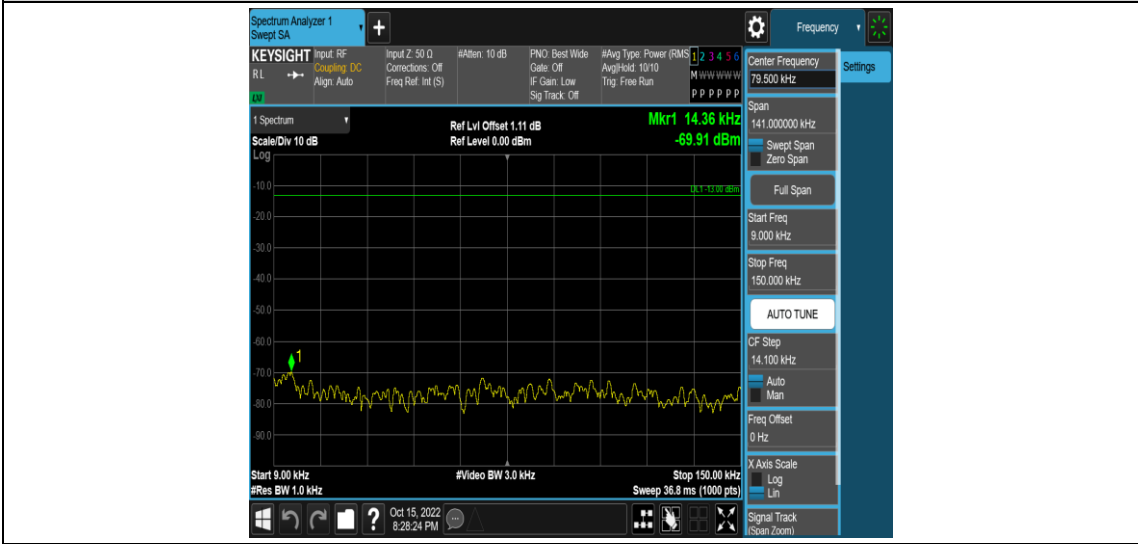

Band17-10MHz-QPSK-23780-1RB#0-Range1:0.009~0.15MHz