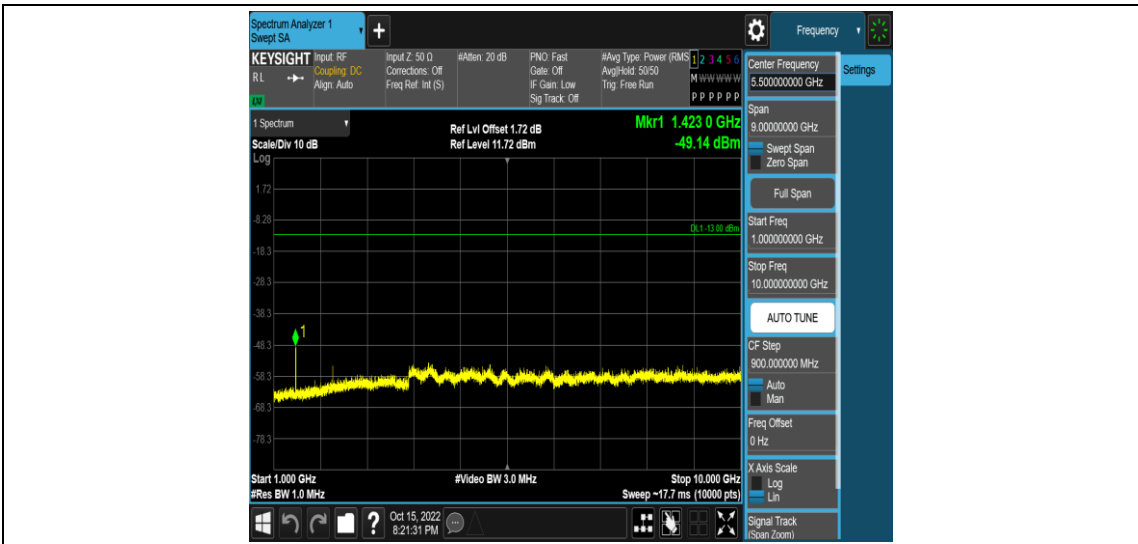

Band17-5MHz-QPSK-23790-1RB#0-Range4:1000~10000MHz

Band17-5MHz-QPSK-23825-1RB#0-Range1:0.009~0.15MHz

Band17-5MHz-QPSK-23825-1RB#0-Range2:0.15~30MHz

Band17-5MHz-QPSK-23825-1RB#0-Range3:30~1000MHz

Band17-5MHz-QPSK-23825-1RB#0-Range4:1000~10000MHz