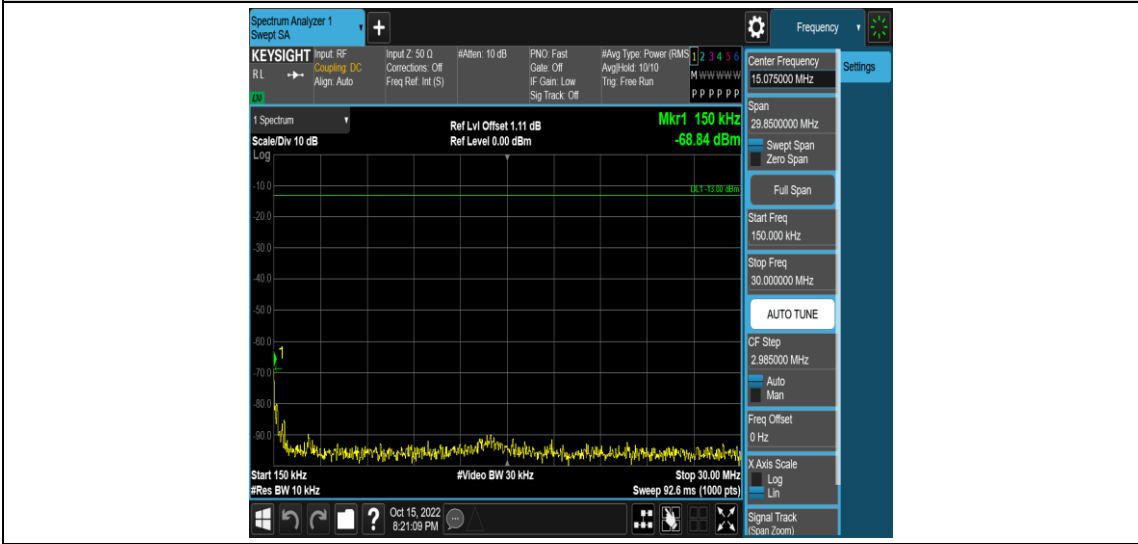

Test Graphs

Band17-5MHz-QPSK-23755-1RB#0-Range4:1000~10000MHz

Band17-5MHz-QPSK-23790-1RB#0-Range1:0.009~0.15MHz

Band17-5MHz-QPSK-23790-1RB#0-Range2:0.15~30MHz

Band17-5MHz-QPSK-23790-1RB#0-Range3:30~1000MHz

Band17-5MHz-QPSK-23790-1RB#0-Range4:1000~10000MHz

Band17-5MHz-QPSK-23825-1RB#0-Range1:0.009~0.15MHz

Band17-5MHz-QPSK-23825-1RB#0-Range2:0.15~30MHz

Band17-5MHz-QPSK-23825-1RB#0-Range3:30~1000MHz

Band17-5MHz-QPSK-23825-1RB#0-Range4:1000~10000MHz