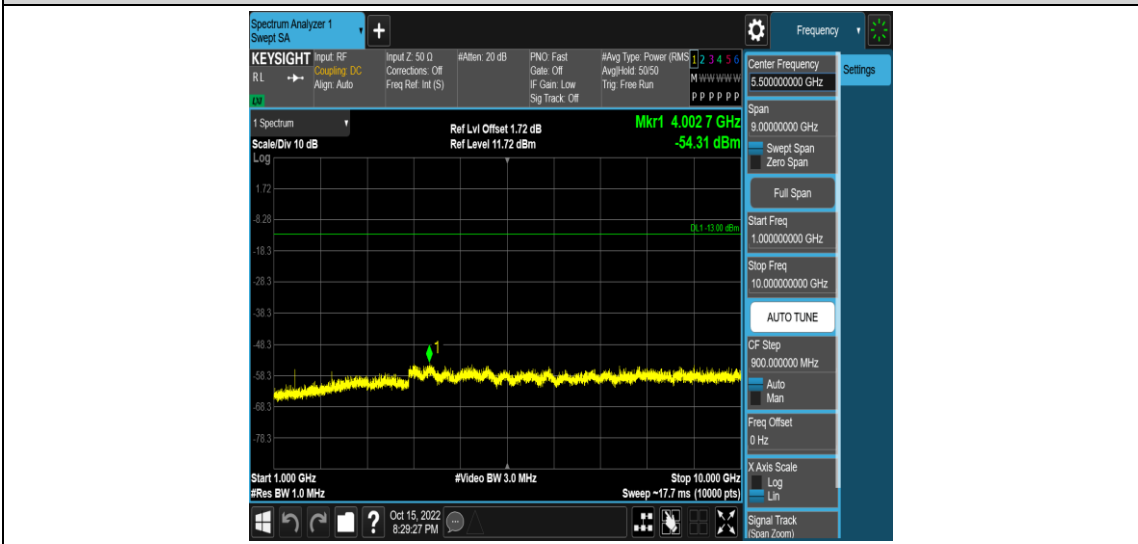

Band17-10MHz-16QAM-23780-1RB#0-Range4: 1000~10000MHz