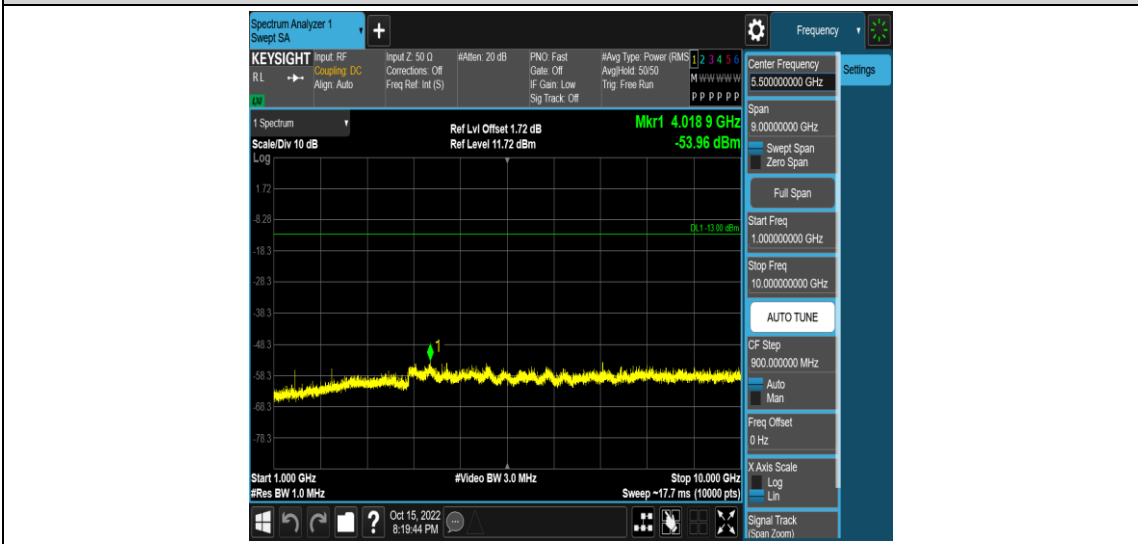

Band17-5MHz-16QAM-23755-1RB#0-Range1:0.009~0.15MHz

Band17-5MHz-16QAM-23755-1RB#0-Range2:0.15~30MHz

Band17-5MHz-16QAM-23755-1RB#0-Range3:30~1000MHz

Band17-5MHz-16QAM-23755-1RB#0-Range4:1000~10000MHz

Band17-5MHz-16QAM-23790-1RB#0-Range1:0.009~0.15MHz