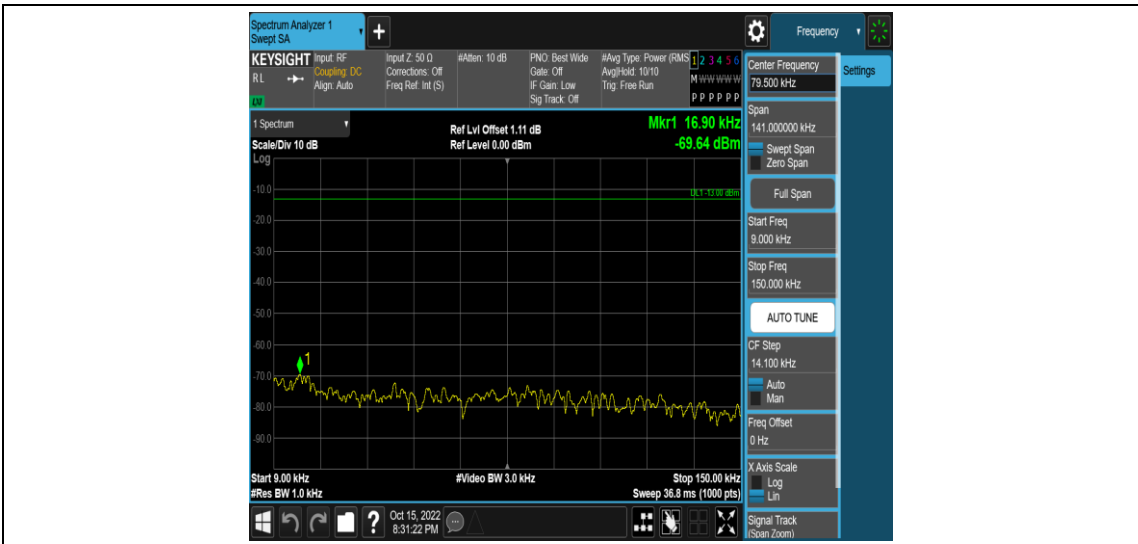

Band17-10MHz-16QAM-23790-1RB#0-Range2: 0.15~30MHz

Band17-10MHz-16QAM-23790-1RB#0-Range3:30~1000MHz

Band17-10MHz-16QAM-23790-1RB#0-Range4:1000~10000MHz

Band17-10MHz-16QAM-23800-1RB#0-Range1:0.009~0.15MHz

Band17-10MHz-16QAM-23800-1RB#0-Range2:0.15~30MHz