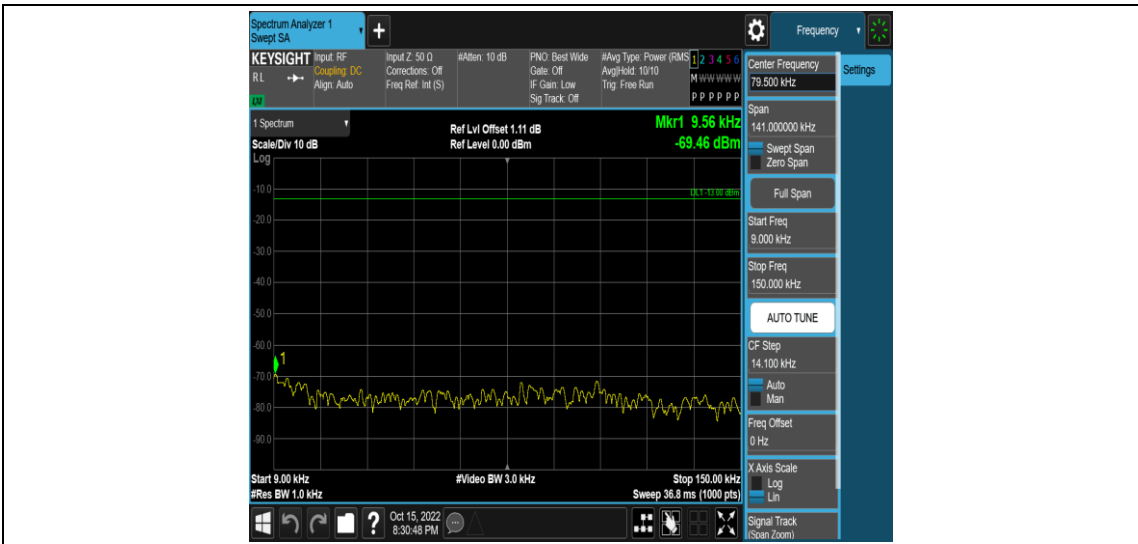

Band17-10MHz-QPSK-23800-1RB#0-Range1:0.009~0.15MHz