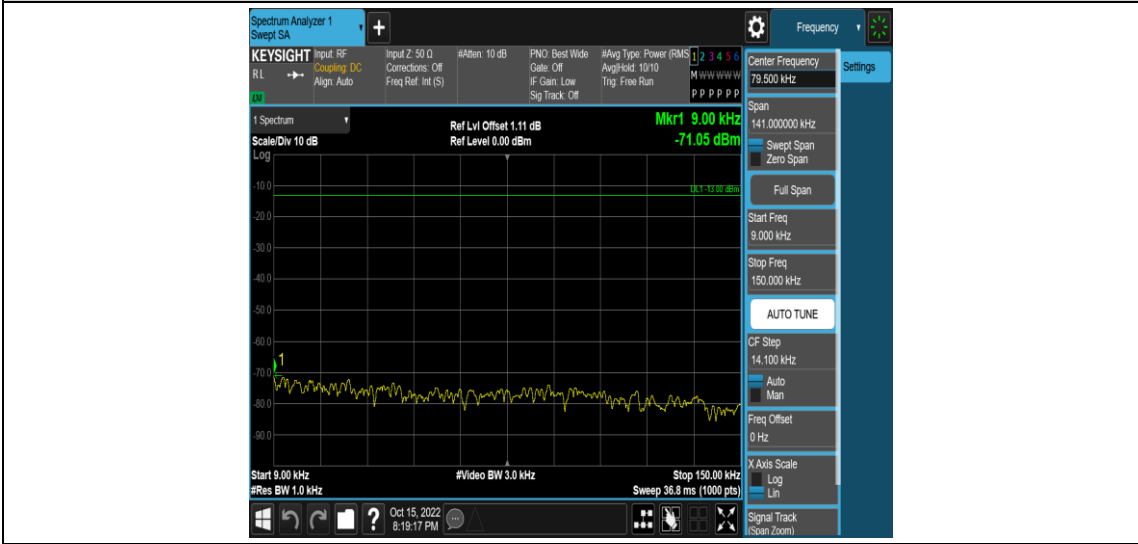

Band17-5MHz-QPSK-23790-1RB#0-Range4:1000~10000MHz

Band17-5MHz-QPSK-23825-1RB#0-Range1:0.009~0.15MHz

Band17-5MHz-QPSK-23825-1RB#0-Range2:0.15~30MHz

Band17-5MHz-QPSK-23825-1RB#0-Range3:30~1000MHz

Band17-5MHz-QPSK-23825-1RB#0-Range4:1000~10000MHz

Band17-5MHz-16QAM-23755-1RB#0-Range1:0.009~0.15MHz

Band17-5MHz-16QAM-23755-1RB#0-Range2:0.15~30MHz

Band17-5MHz-16QAM-23755-1RB#0-Range3:30~1000MHz

Band17-5MHz-16QAM-23755-1RB#0-Range4:1000~10000MHz

Band17-5MHz-16QAM-23790-1RB#0-Range1:0.009~0.15MHz