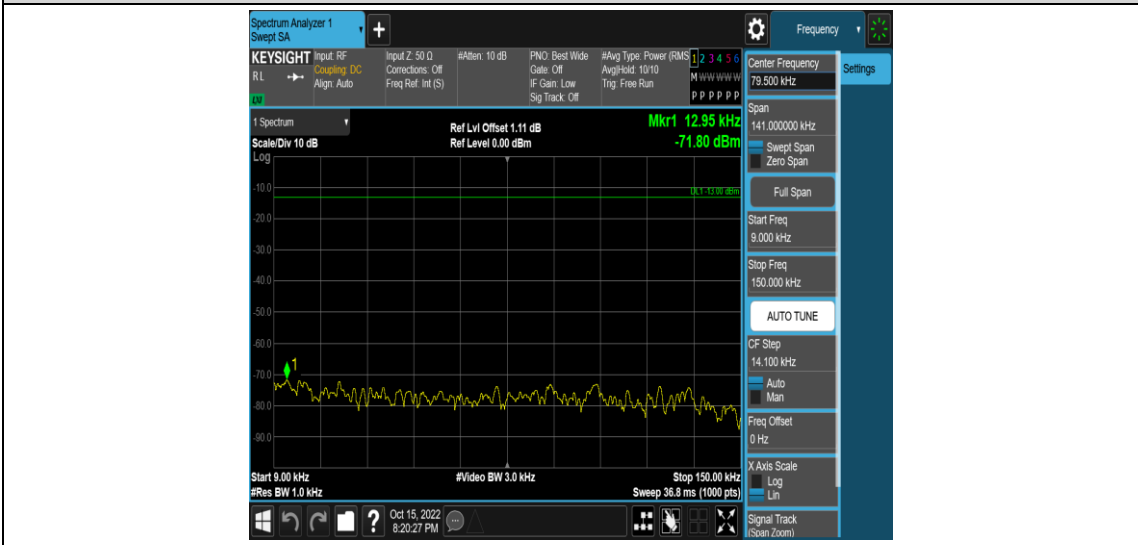

Band17-5MHz-QPSK-23790-1RB#0-Range4:1000~10000MHz

Band17-5MHz-QPSK-23825-1RB#0-Range1:0.009~0.15MHz

Band17-5MHz-QPSK-23825-1RB#0-Range2:0.15~30MHz

Band17-5MHz-QPSK-23825-1RB#0-Range3:30~1000MHz

Band17-5MHz-QPSK-23825-1RB#0-Range4:1000~10000MHz

Band17-5MHz-16QAM-23755-1RB#0-Range1:0.009~0.15MHz

Band17-5MHz-16QAM-23755-1RB#0-Range2:0.15~30MHz

Band17-5MHz-16QAM-23755-1RB#0-Range3:30~1000MHz

Band17-5MHz-16QAM-23755-1RB#0-Range4:1000~10000MHz

Band17-5MHz-16QAM-23790-1RB#0-Range1:0.009~0.15MHz

Band17-5MHz-16QAM-23790-1RB#0-Range2:0.15~30MHz

Band17-5MHz-16QAM-23790-1RB#0-Range3:30~1000MHz

Band17-5MHz-16QAM-23790-1RB#0-Range4:1000~10000MHz

Band17-5MHz-16QAM-23825-1RB#0-Range1:0.009~0.15MHz

Band17-5MHz-16QAM-23825-1RB#0-Range2:0.15~30MHz