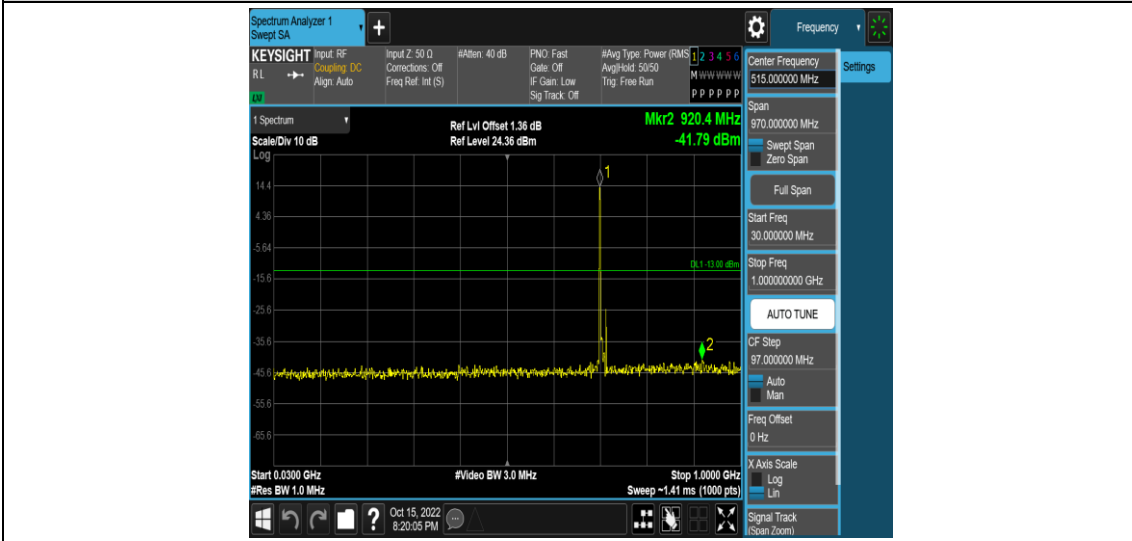

Test Graphs

Band17-5MHz-QPSK-23755-1RB#0-Range4:1000~10000MHz

Band17-5MHz-QPSK-23790-1RB#0-Range1:0.009~0.15MHz

Band17-5MHz-QPSK-23790-1RB#0-Range2:0.15~30MHz

Band17-5MHz-QPSK-23790-1RB#0-Range3:30~1000MHz

Band17-5MHz-QPSK-23790-1RB#0-Range4:1000~10000MHz

Band17-5MHz-QPSK-23825-1RB#0-Range1:0.009~0.15MHz

Band17-5MHz-QPSK-23825-1RB#0-Range2:0.15~30MHz

Band17-5MHz-QPSK-23825-1RB#0-Range3:30~1000MHz

Band17-5MHz-QPSK-23825-1RB#0-Range4:1000~10000MHz