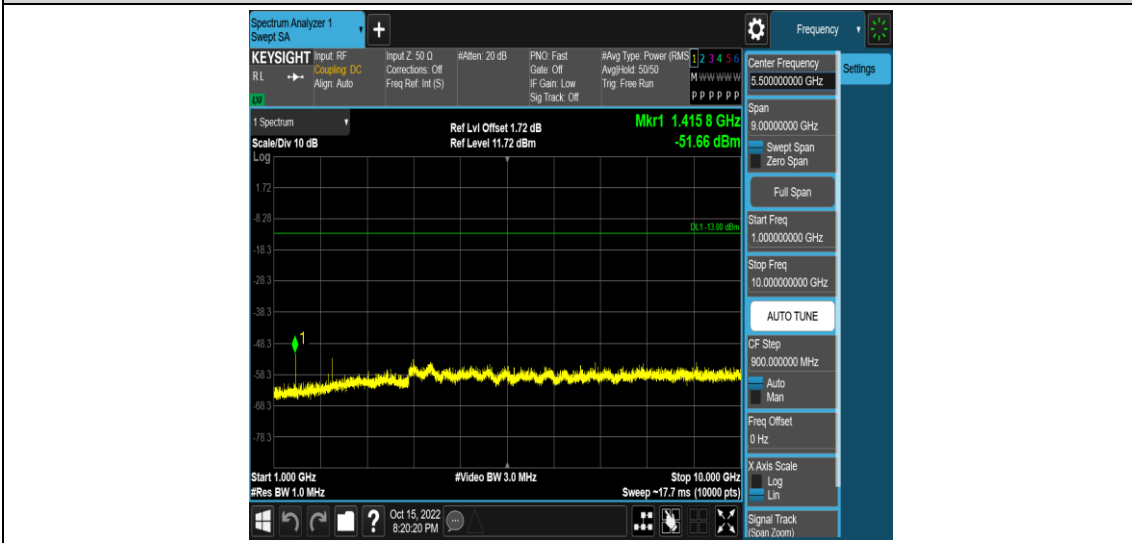

Test Graphs

Band17-5MHz-QPSK-23755-1RB#0-Range4:1000~10000MHz

Band17-5MHz-QPSK-23790-1RB#0-Range1:0.009~0.15MHz

Band17-5MHz-QPSK-23790-1RB#0-Range2:0.15~30MHz

Band17-5MHz-QPSK-23790-1RB#0-Range3:30~1000MHz

Band17-5MHz-QPSK-23790-1RB#0-Range4:1000~10000MHz

Band17-5MHz-QPSK-23825-1RB#0-Range1:0.009~0.15MHz

Band17-5MHz-QPSK-23825-1RB#0-Range2:0.15~30MHz

Band17-5MHz-QPSK-23825-1RB#0-Range3:30~1000MHz

Band17-5MHz-QPSK-23825-1RB#0-Range4:1000~10000MHz