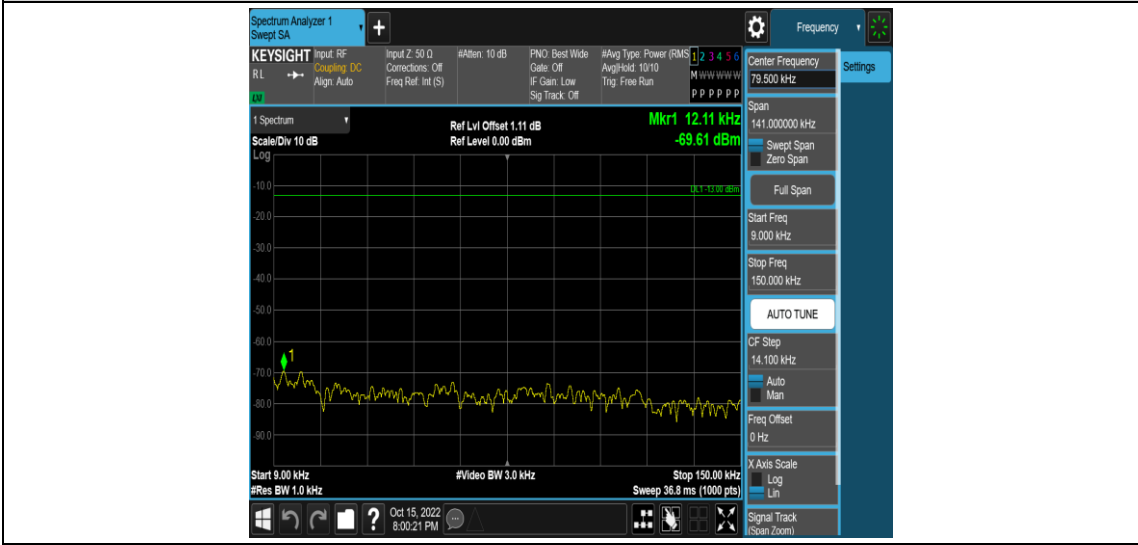

Band12-5MHz-16QAM-23095-1RB#0-Range1:0.009~0.15MHz