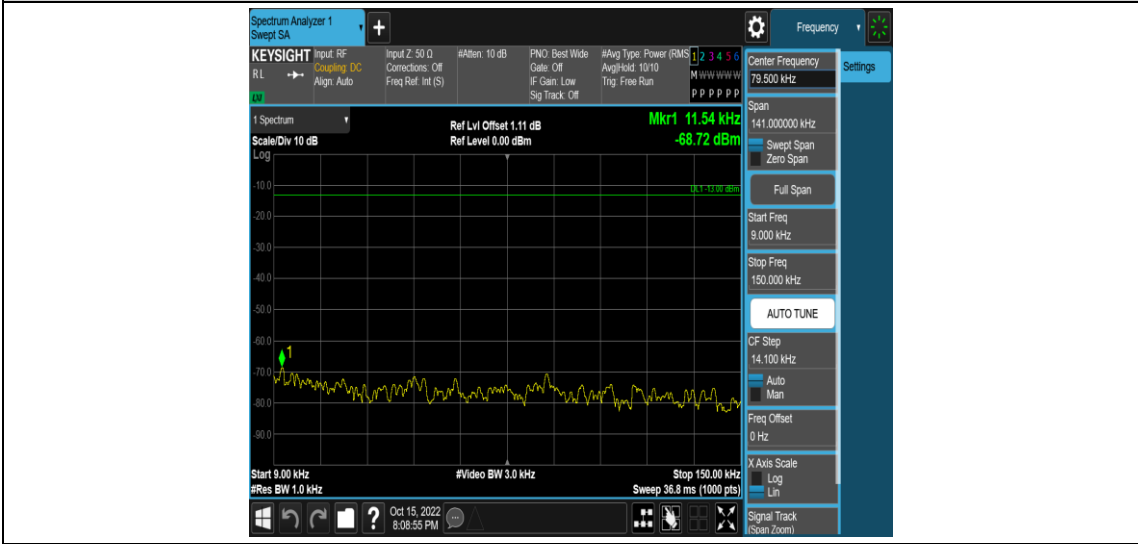

Band12-10MHz-16QAM-23060-1RB#0-Range1:0.009~0.15MHz