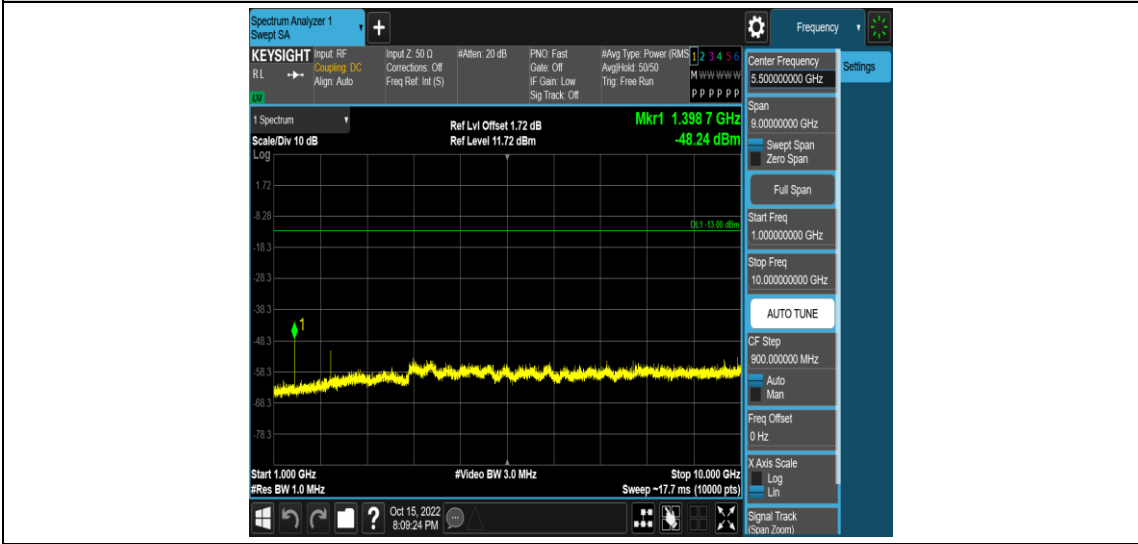

Band12-10MHz-16QAM-23060-1RB#0-Range1:0.009~0.15MHz

Band12-10MHz-16QAM-23060-1RB#0-Range2:0.15~30MHz

Band12-10MHz-16QAM-23060-1RB#0-Range3:30~1000MHz

Band12-10MHz-16QAM-23060-1RB#0-Range4: 1000~10000MHz

Band12-10MHz-16QAM-23095-1RB#0-Range1: 0.009~0.15MHz