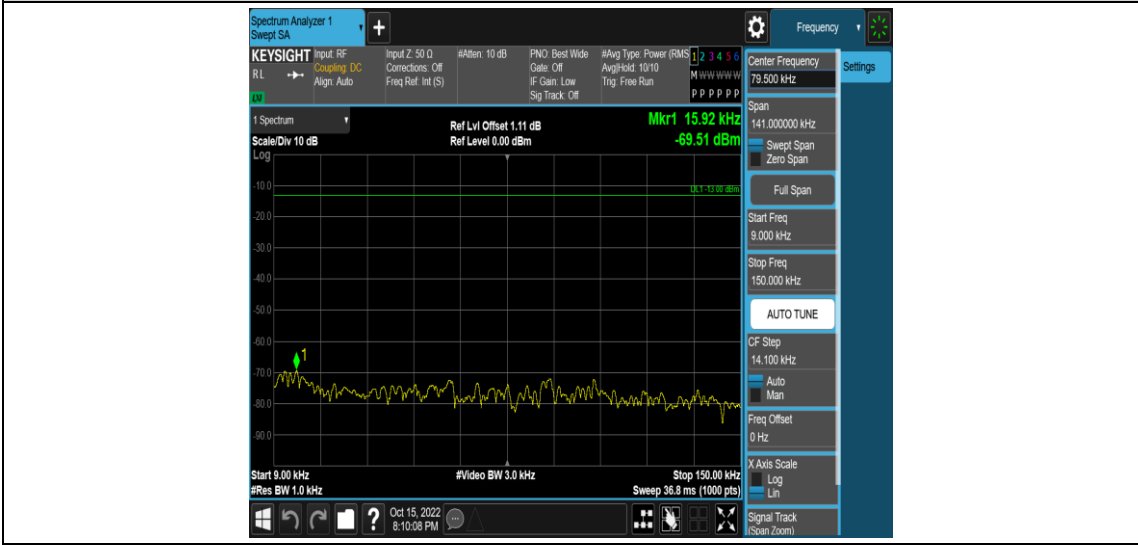

Band12-10MHz-16QAM-23060-1RB#0-Range1:0.009~0.15MHz

Band12-10MHz-16QAM-23060-1RB#0-Range2:0.15~30MHz

Band12-10MHz-16QAM-23060-1RB#0-Range3:30~1000MHz

Band12-10MHz-16QAM-23060-1RB#0-Range4: 1000~10000MHz

Band12-10MHz-16QAM-23095-1RB#0-Range1: 0.009~0.15MHz