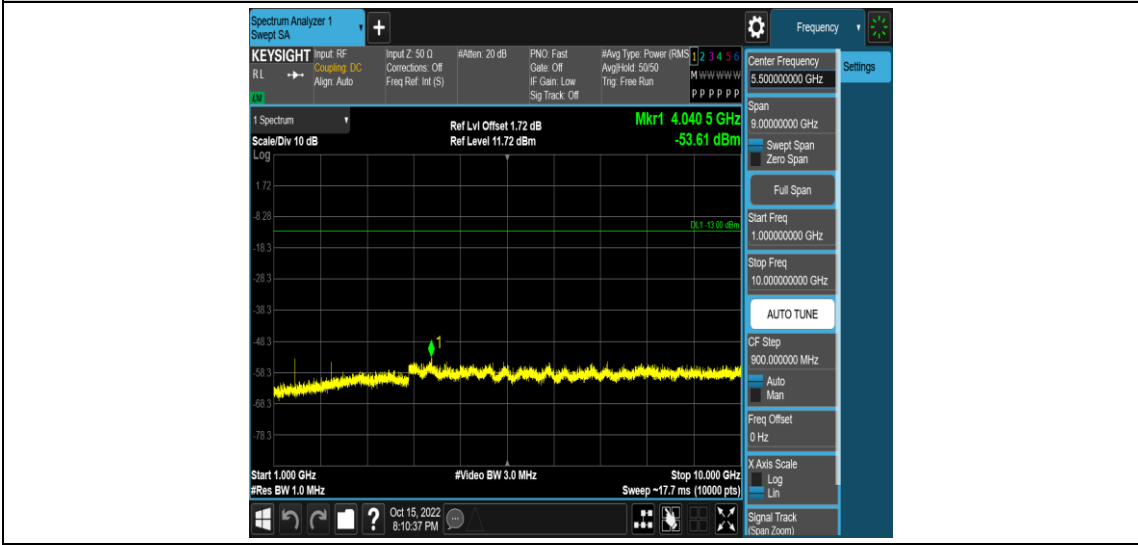

Band12-10MHz-16QAM-23095-1RB#0-Range4:1000~10000MHz