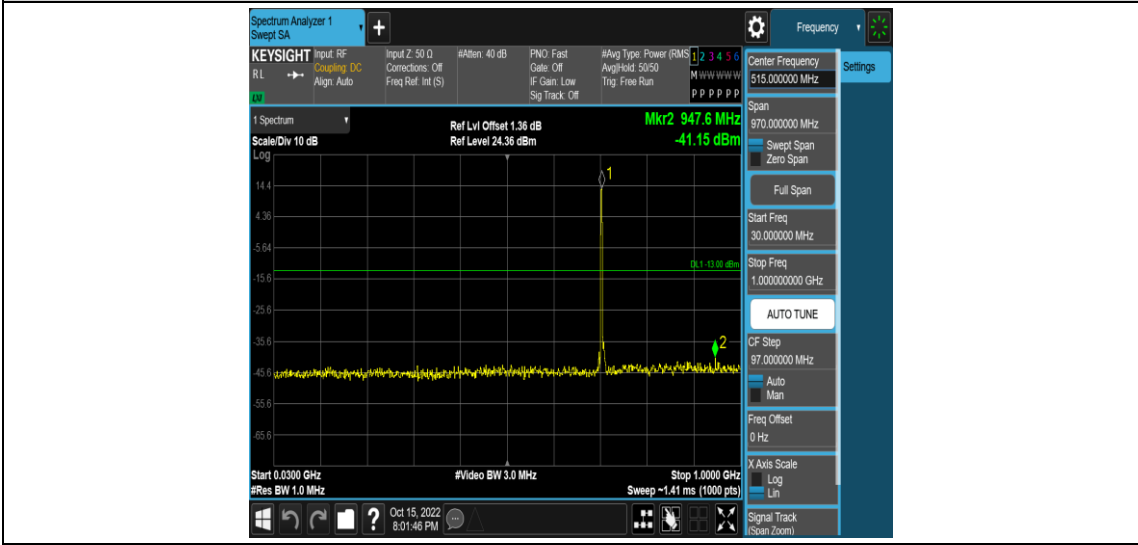

Band12-5MHz-16QAM-23155-1RB#0-Range3:30~1000MHz