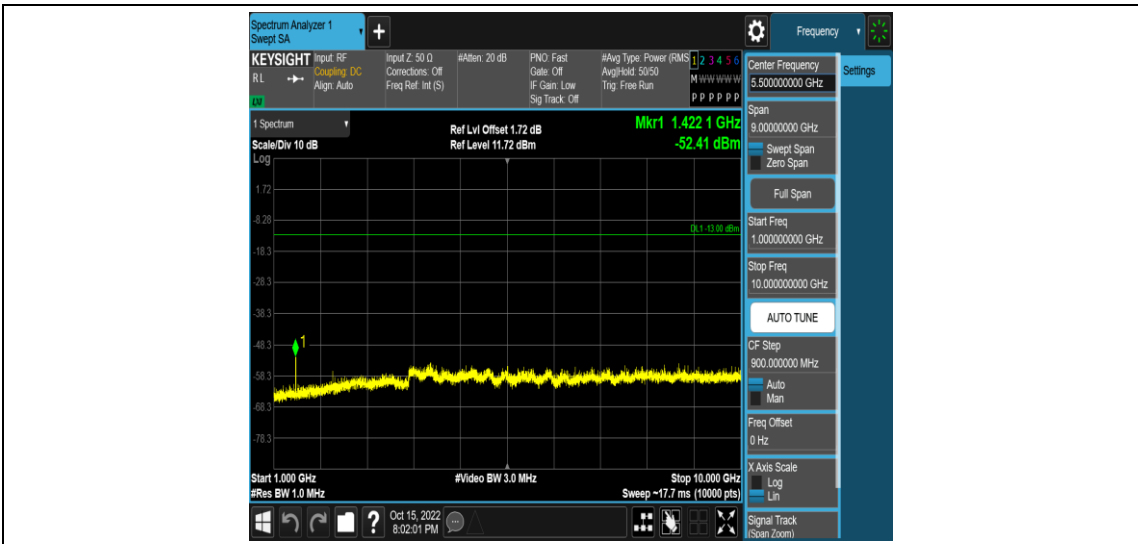

Band12-5MHz-16QAM-23155-1RB#0-Range4:1000~10000MHz