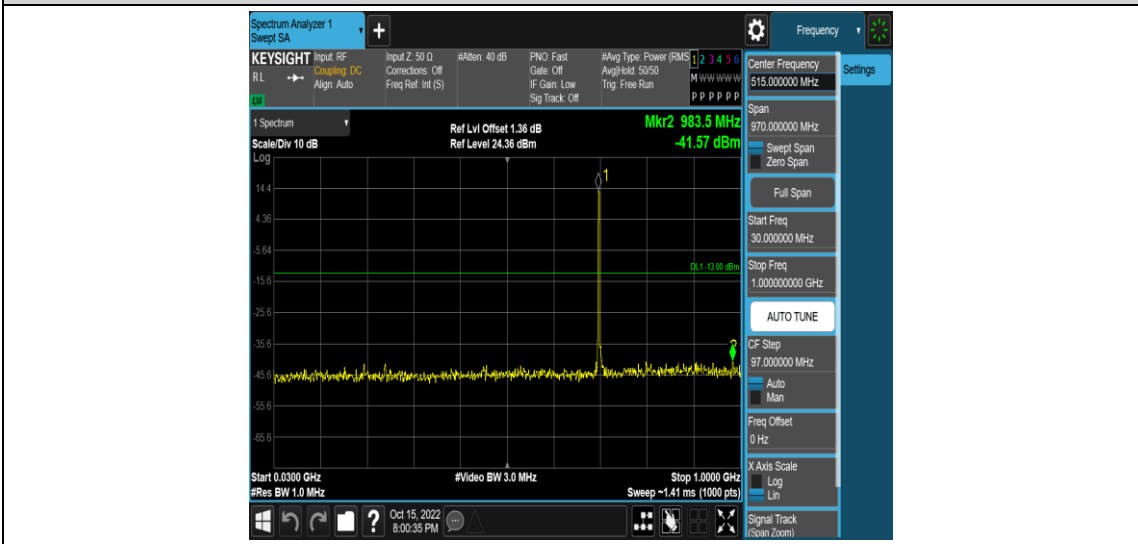

Band12-5MHz-16QAM-23095-1RB#0-Range3:30~1000MHz