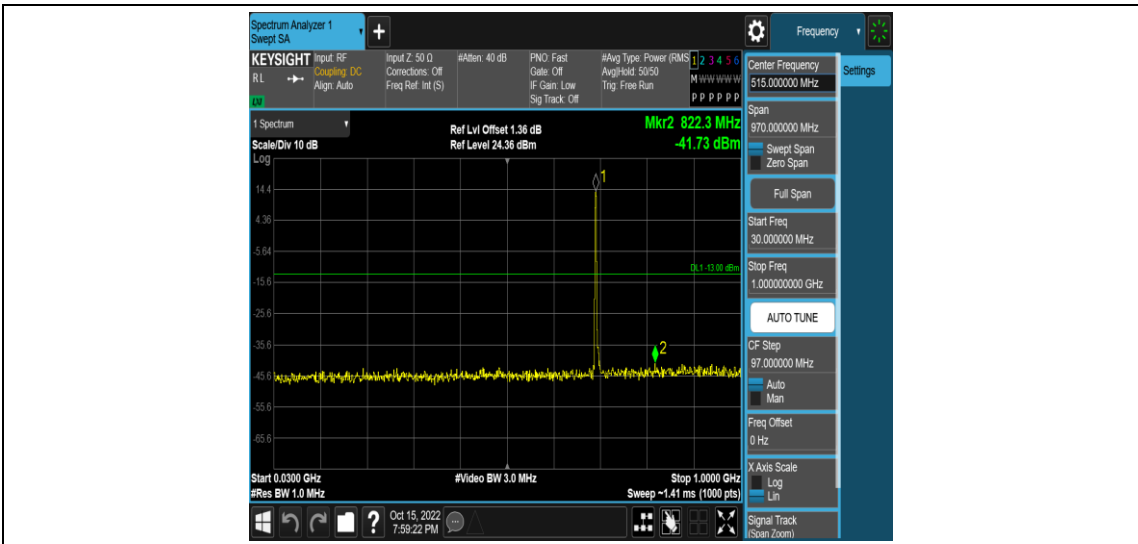

Band12-5MHz-QPSK-23155-1RB#0-Range4:1000~10000MHz

Band12-5MHz-16QAM-23035-1RB#0-Range1:0.009~0.15MHz

Band12-5MHz-16QAM-23035-1RB#0-Range2:0.15~30MHz

Band12-5MHz-16QAM-23035-1RB#0-Range3:30~1000MHz

Band12-5MHz-16QAM-23035-1RB#0-Range4:1000~10000MHz