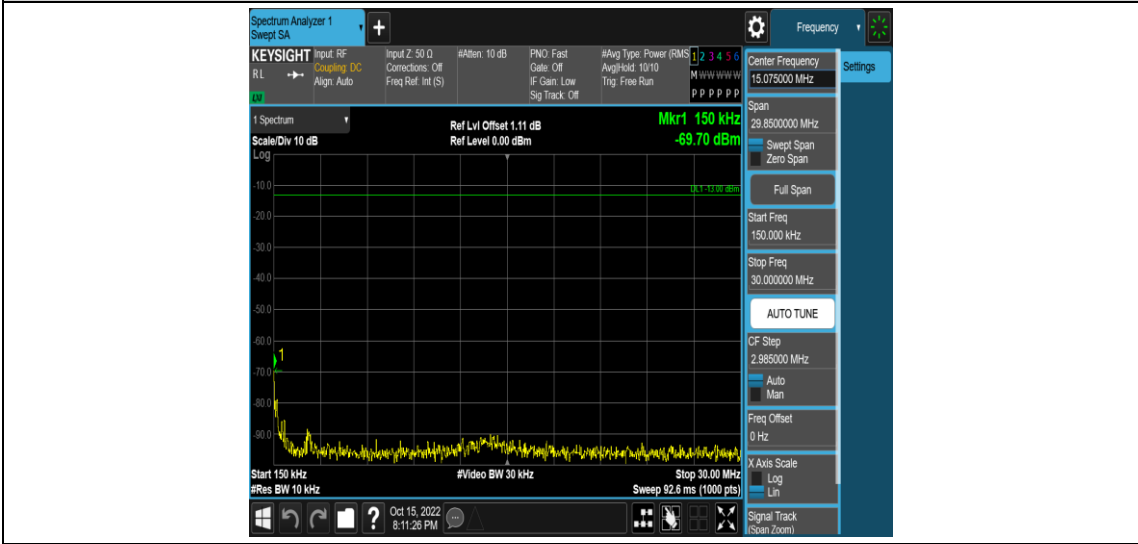

Band12-10MHz-16QAM-23095-1RB#0-Range2: 0.15~30MHz

Band12-10MHz-16QAM-23095-1RB#0-Range3:30~1000MHz

Band12-10MHz-16QAM-23095-1RB#0-Range4:1000~10000MHz

Band12-10MHz-16QAM-23130-1RB#0-Range1:0.009~0.15MHz

Band12-10MHz-16QAM-23130-1RB#0-Range2:0.15~30MHz

Band12-10MHz-16QAM-23130-1RB#0-Range3:30~1000MHz

Band12-10MHz-16QAM-23130-1RB#0-Range4:1000~10000MHz

Appendix F: Frequency Stability

Test Result

Band	Bandwidth	Modulation	Channel	RB Configure	Voltage		Deviation (Hz)	Deviation (ppm)	Limit (ppm)	Verdict
					Voltage [Vdc]	Temperature (°C)				
Band1 2	1.4MHz	QPSK	23017	6RB#0	VL	NT	-6.81	-0.009733	±2.5	PASS
Band1 2	1.4MHz	QPSK	23017	6RB#0	VN	NT	-6.92	-0.009890	±2.5	PASS
Band1 2	1.4MHz	QPSK	23017	6RB#0	VH	NT	-8.83	-0.012620	±2.5	PASS
Band1 2	1.4MHz	QPSK	23095	6RB#0	VL	NT	-4.95	-0.006996	±2.5	PASS
Band1 2	1.4MHz	QPSK	23095	6RB#0	VN	NT	3.79	0.005357	±2.5	PASS
Band1 2	1.4MHz	QPSK	23095	6RB#0	VH	NT	-8.43	-0.011915	±2.5	PASS
Band1 2	1.4MHz	QPSK	23173	6RB#0	VL	NT	-6.01	-0.008402	±2.5	PASS
Band1 2	1.4MHz	QPSK	23173	6RB#0	VN	NT	5.35	0.007479	±2.5	PASS
Band1 2	1.4MHz	QPSK	23173	6RB#0	VH	NT	-7.61	-0.010639	±2.5	PASS
Band1 2	1.4MHz	16QAM	23017	6RB#0	VL	NT	-6.12	-0.008747	±2.5	PASS
Band1 2	1.4MHz	16QAM	23017	6RB#0	VN	NT	-3.19	-0.004559	±2.5	PASS
Band1 2	1.4MHz	16QAM	23017	6RB#0	VH	NT	-8.00	-0.011433	±2.5	PASS
Band1 2	1.4MHz	16QAM	23095	6RB#0	VL	NT	-6.42	-0.009074	±2.5	PASS
Band1 2	1.4MHz	16QAM	23095	6RB#0	VN	NT	-9.31	-0.013159	±2.5	PASS
Band1 2	1.4MHz	16QAM	23095	6RB#0	VH	NT	-5.61	-0.007929	±2.5	PASS
Band1 2	1.4MHz	16QAM	23173	6RB#0	VL	NT	-10.40	-0.014539	±2.5	PASS
Band1 2	1.4MHz	16QAM	23173	6RB#0	VN	NT	-6.02	-0.008416	±2.5	PASS