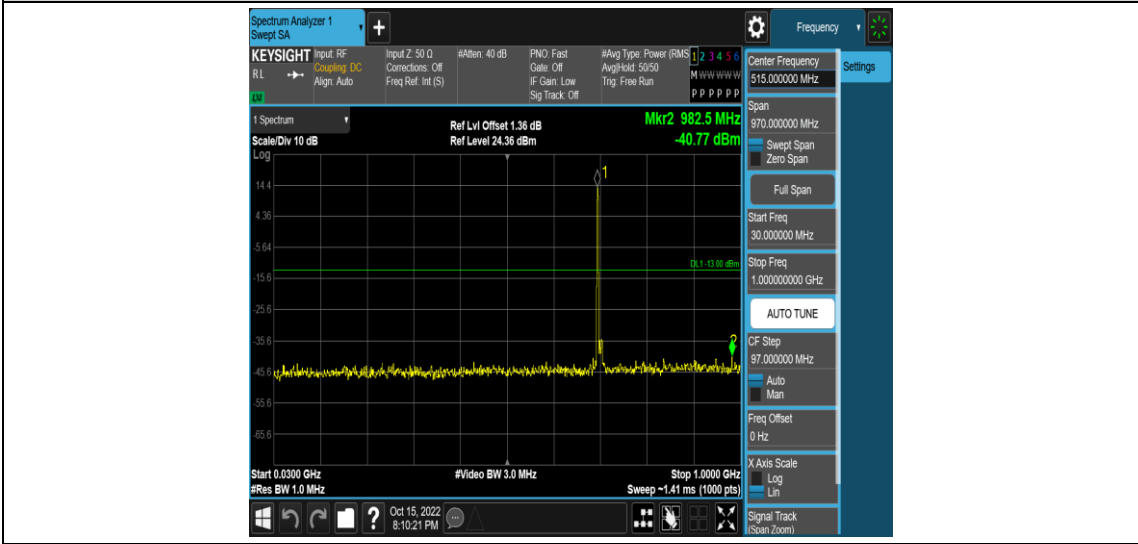

Band12-10MHz-16QAM-23095-1RB#0-Range3:30~1000MHz