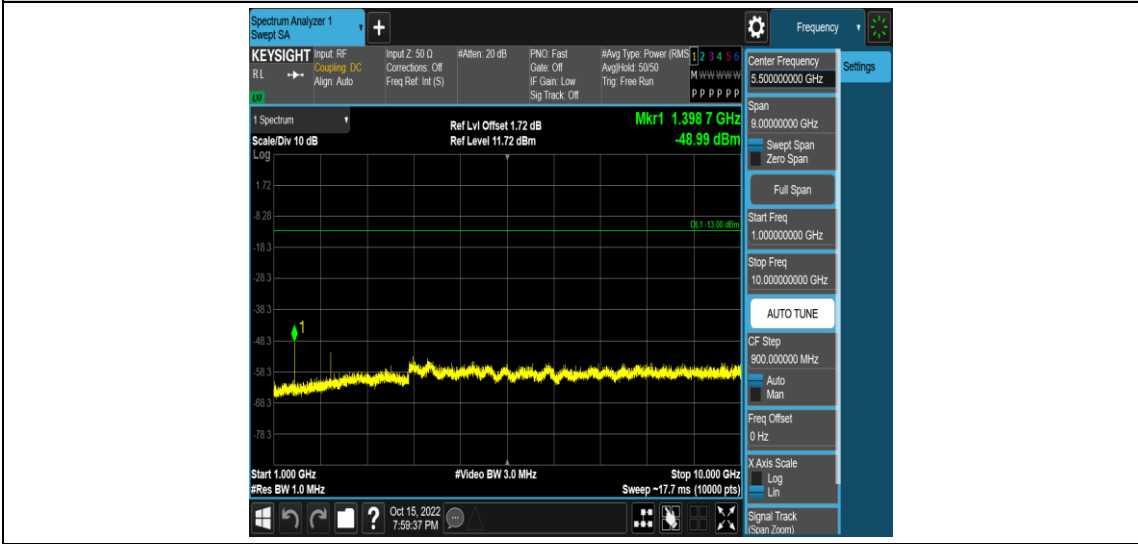

Band12-5MHz-QPSK-23155-1RB#0-Range4:1000~10000MHz

Band12-5MHz-16QAM-23035-1RB#0-Range1:0.009~0.15MHz

Band12-5MHz-16QAM-23035-1RB#0-Range2:0.15~30MHz

Band12-5MHz-16QAM-23035-1RB#0-Range3:30~1000MHz

Band12-5MHz-16QAM-23035-1RB#0-Range4:1000~10000MHz