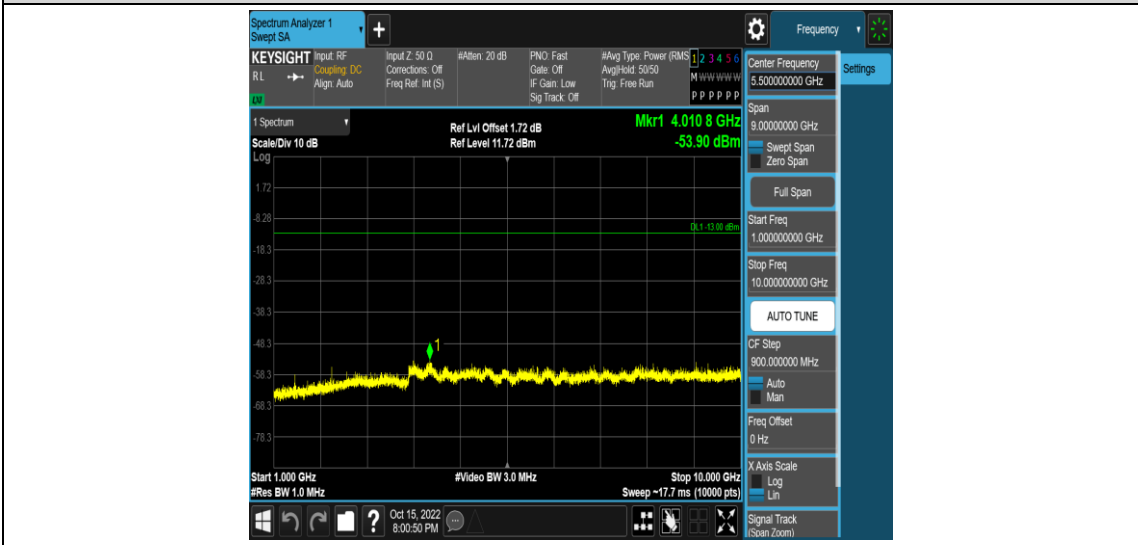

Band12-5MHz-16QAM-23095-1RB#0-Range1:0.009~0.15MHz

Band12-5MHz-16QAM-23095-1RB#0-Range2:0.15~30MHz

Band12-5MHz-16QAM-23095-1RB#0-Range3:30~1000MHz

Band12-5MHz-16QAM-23095-1RB#0-Range4:1000~10000MHz

Band12-5MHz-16QAM-23155-1RB#0-Range1:0.009~0.15MHz