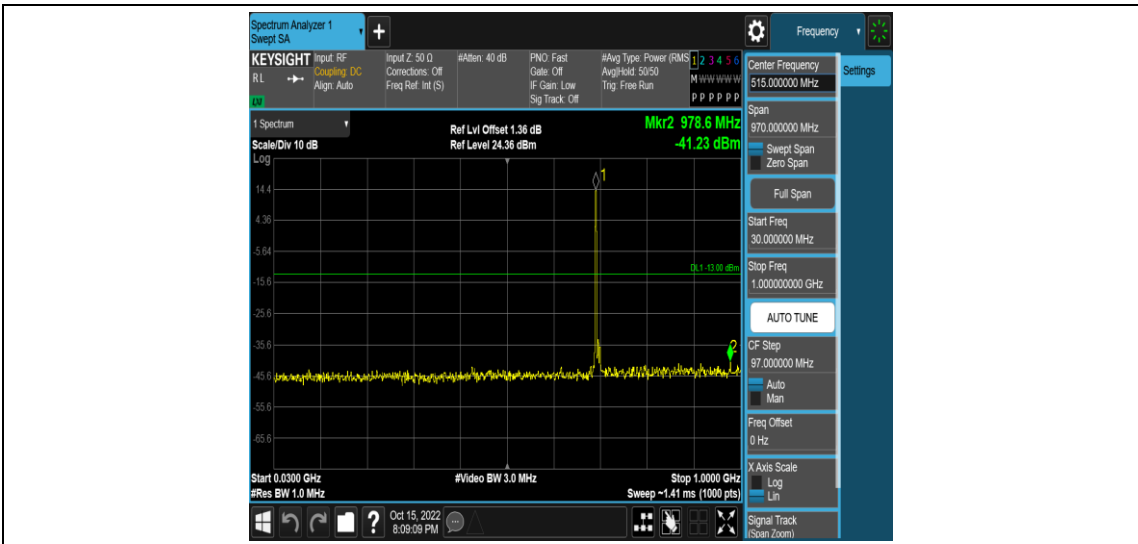

Band12-10MHz-16QAM-23060-1RB#0-Range3:30~1000MHz