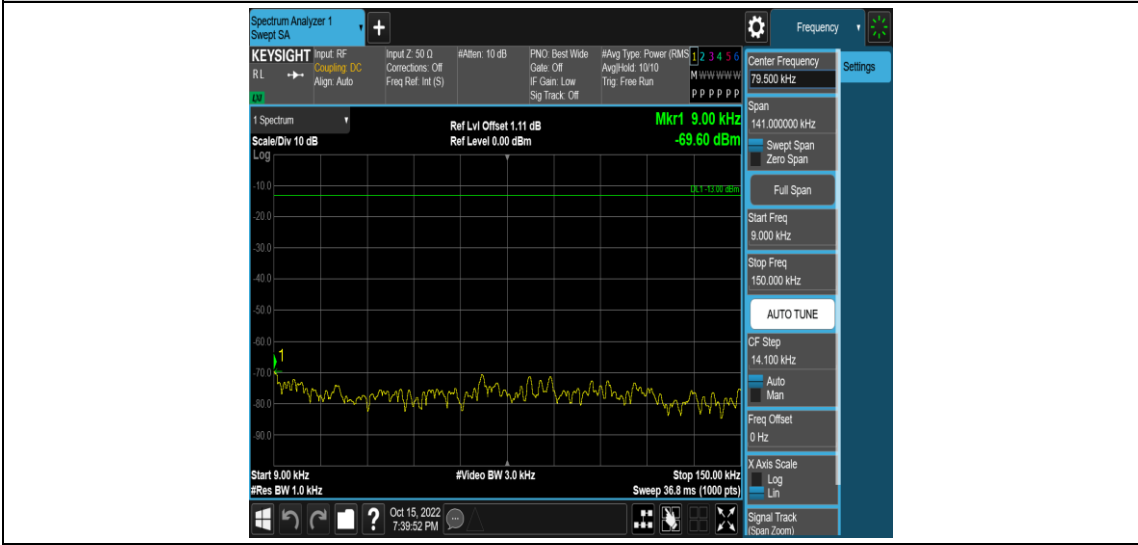

Band12-1.4MHz-QPSK-23095-1RB#0-Range1:0.009~0.15MHz