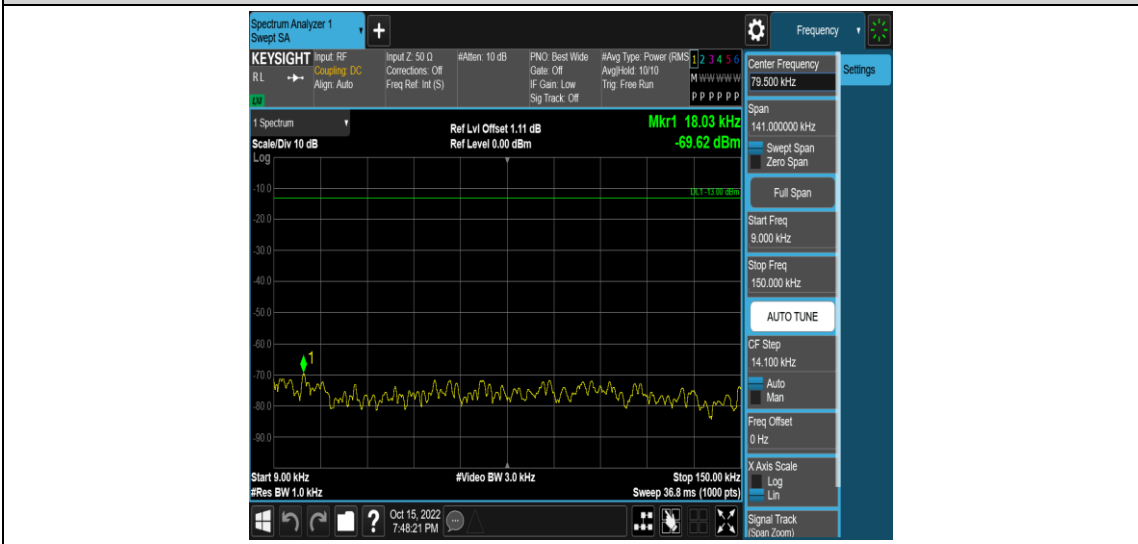

Band12-3MHz-QPSK-23025-1RB#0-Range1:0.009~0.15MHz