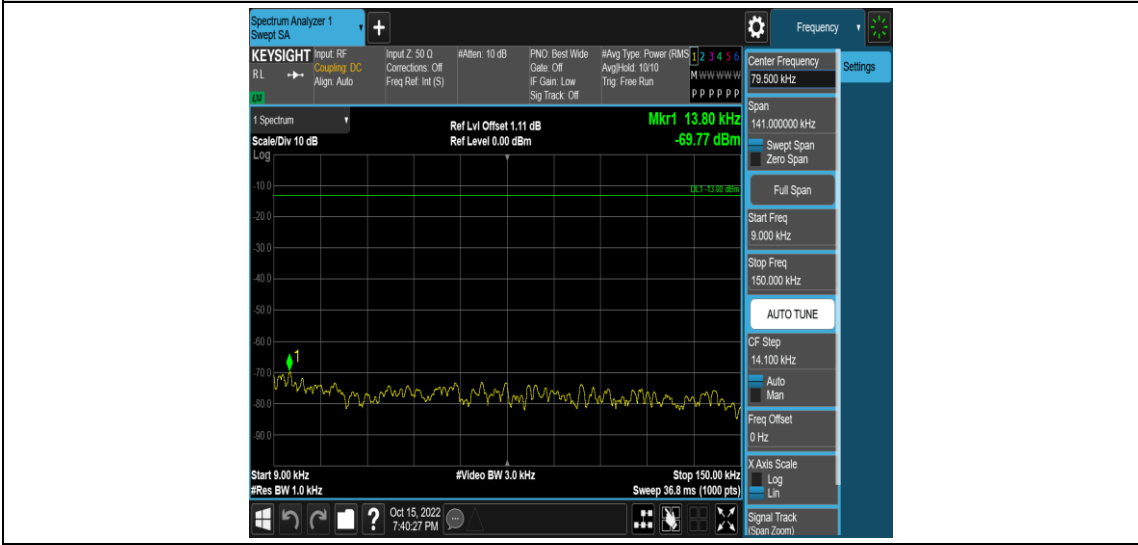

Band12-1.4MHz-16QAM-23095-1RB#0-Range1:0.009~0.15MHz