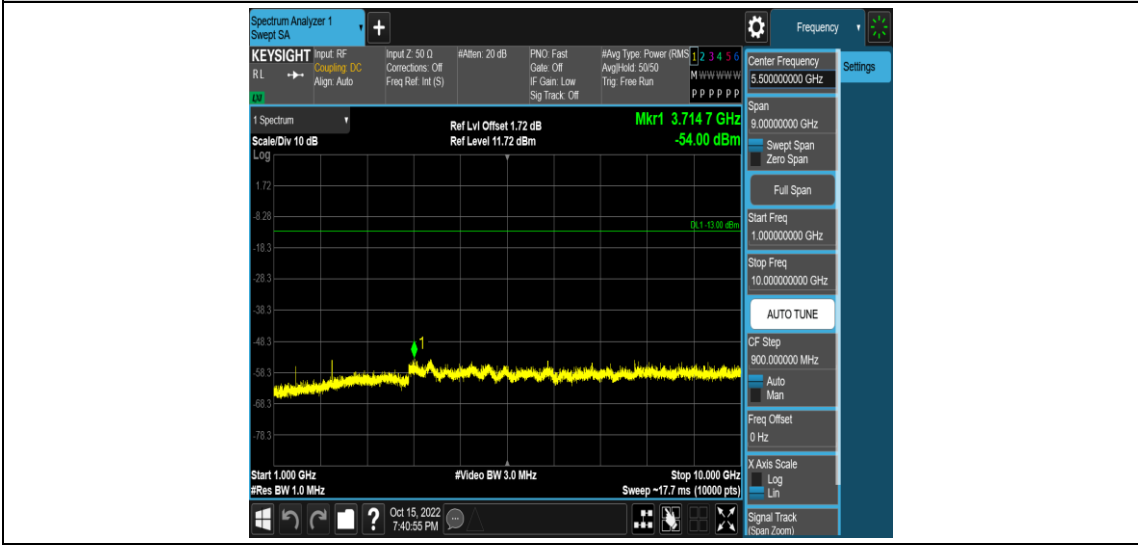

Band12-1.4MHz-16QAM-23095-1RB#0-Range4:1000~10000MHz