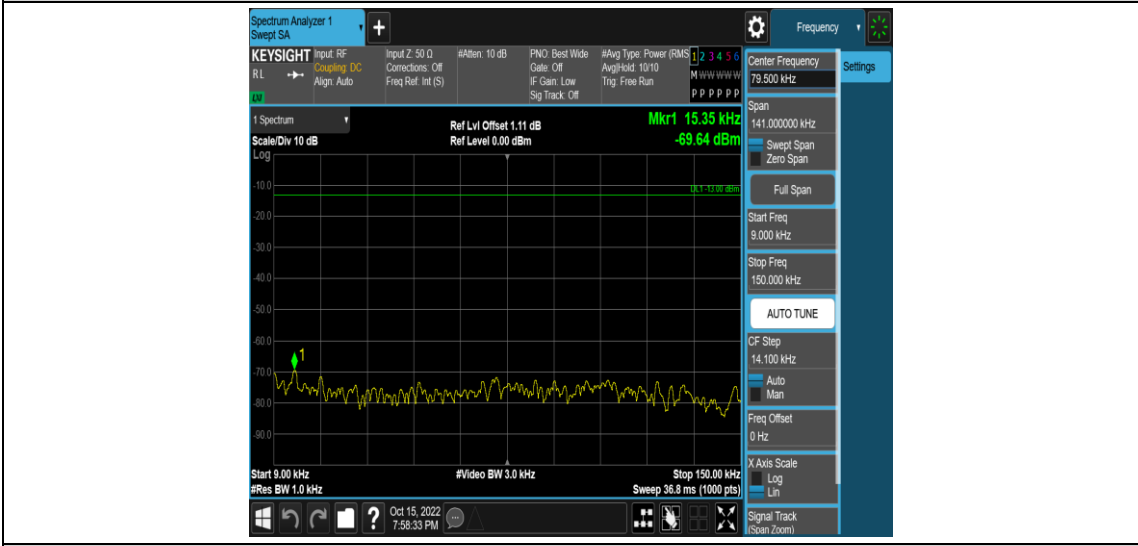

Band12-5MHz-QPSK-23035-1RB#0-Range1:0.009~0.15MHz