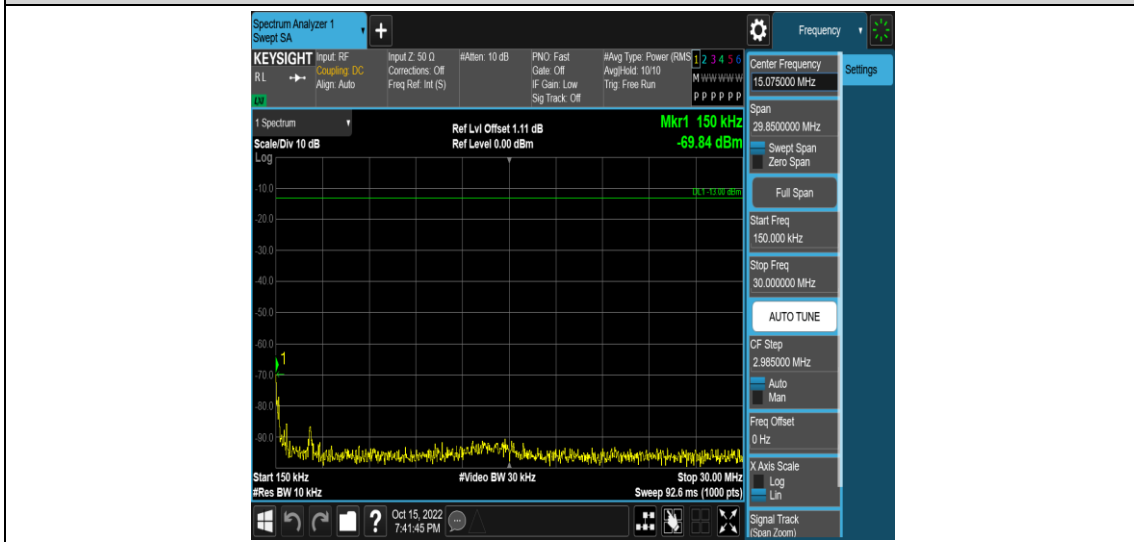

Band12-1.4MHz-16QAM-23095-1RB#0-Range3:30~1000MHz

Band12-1.4MHz-16QAM-23095-1RB#0-Range4:1000~10000MHz

Band12-1.4MHz-16QAM-23173-1RB#0-Range1:0.009~0.15MHz

Band12-1.4MHz-16QAM-23173-1RB#0-Range2:0.15~30MHz