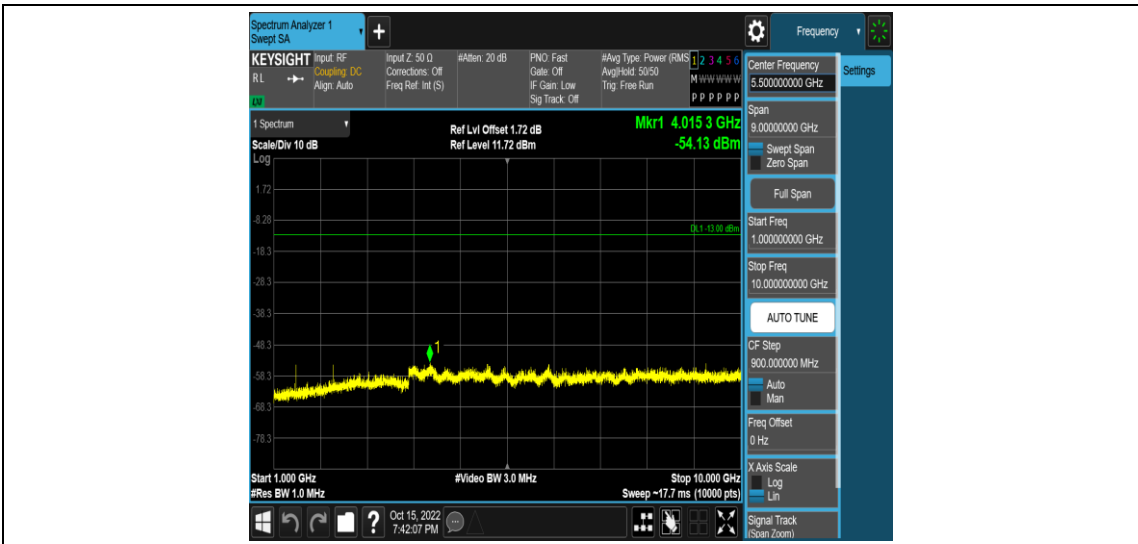

Band12-1.4MHz-16QAM-23173-1RB#0-Range4:1000~10000MHz