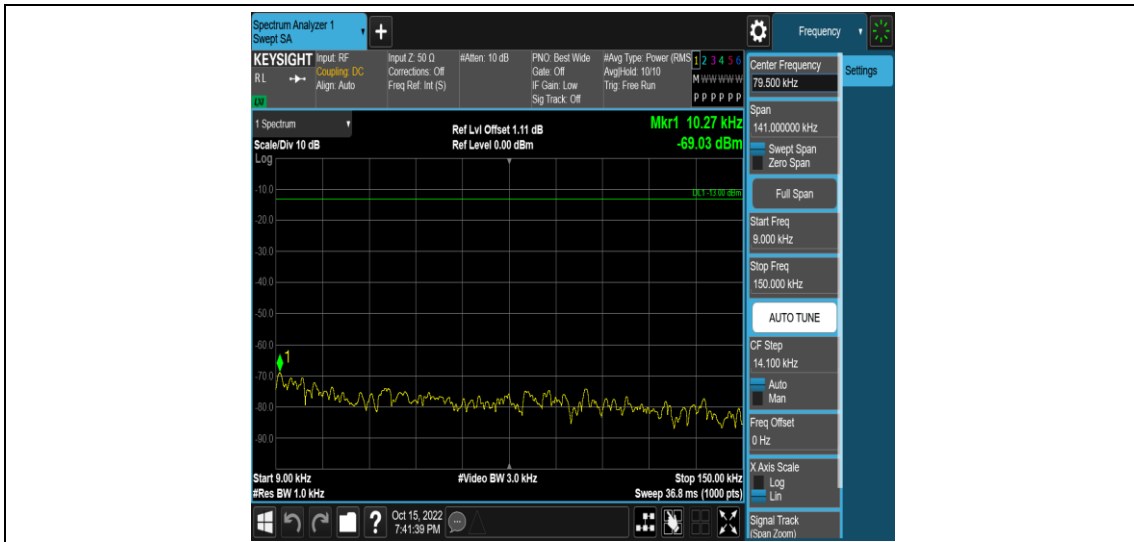

Band12-1.4MHz-16QAM-23173-1RB#0-Range1:0.009~0.15MHz