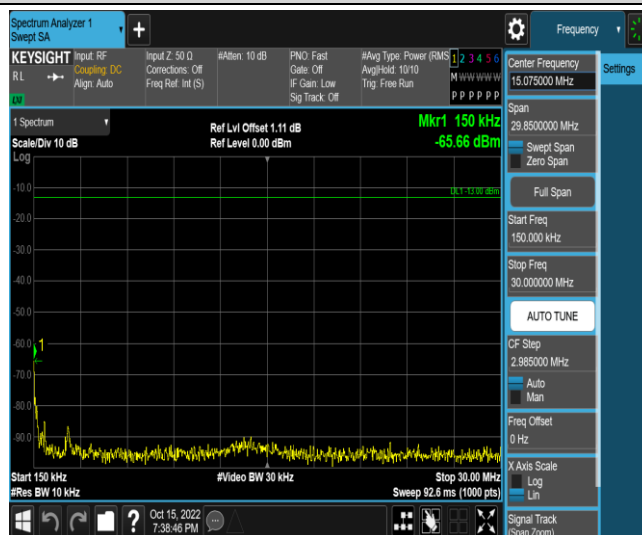

Band12-1.4MHz-QPSK-23017-1RB#0-Range2:0.15~30MHz