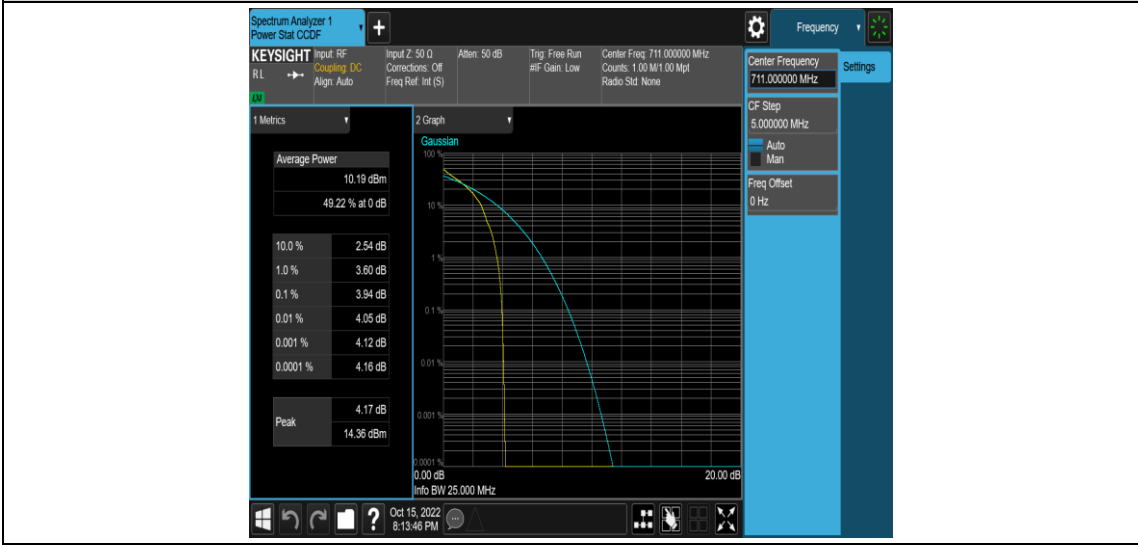

Band12-10MHz-QPSK-23130-1RB#0