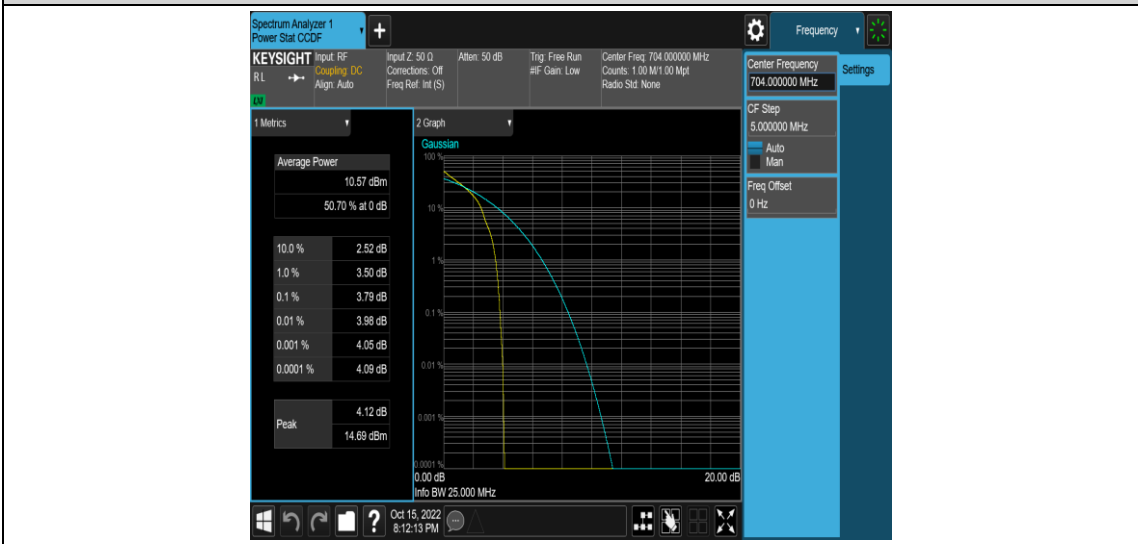

Band12-5MHz-16QAM-23035-25RB#0

Band12-5MHz-16QAM-23095-1RB#0

Band12-5MHz-16QAM-23095-25RB#0

Band12-5MHz-16QAM-23155-1RB#0

Band12-5MHz-16QAM-23155-25RB#0

Band12-10MHz-QPSK-23060-1RB#0

Band12-10MHz-QPSK-23060-50RB#0