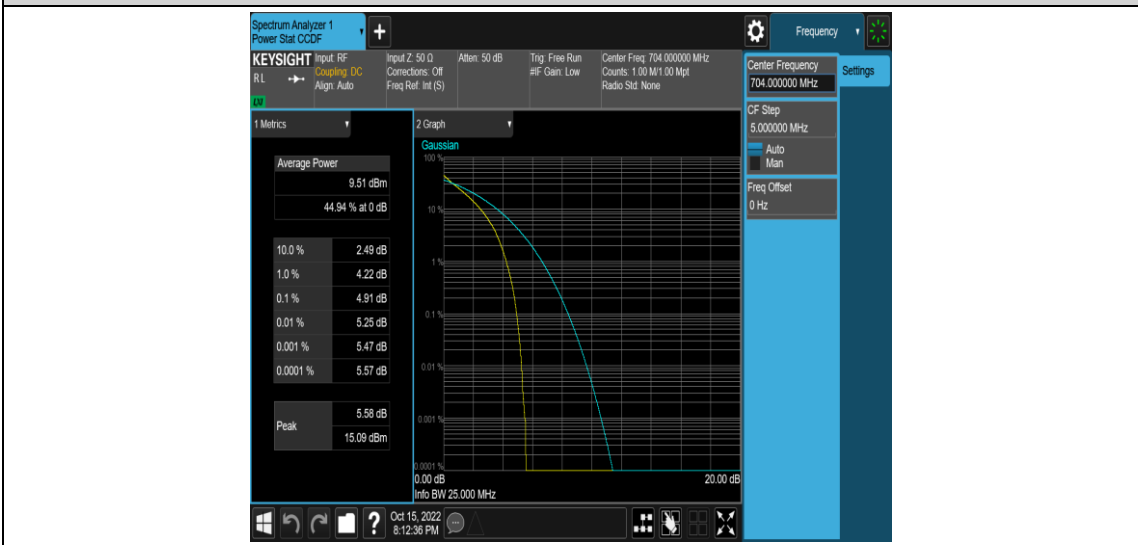

Band12-5MHz-16QAM-23035-25RB#0

Band12-5MHz-16QAM-23095-1RB#0

Band12-5MHz-16QAM-23095-25RB#0

Band12-5MHz-16QAM-23155-1RB#0

Band12-5MHz-16QAM-23155-25RB#0

Band12-10MHz-QPSK-23060-1RB#0

Band12-10MHz-QPSK-23060-50RB#0