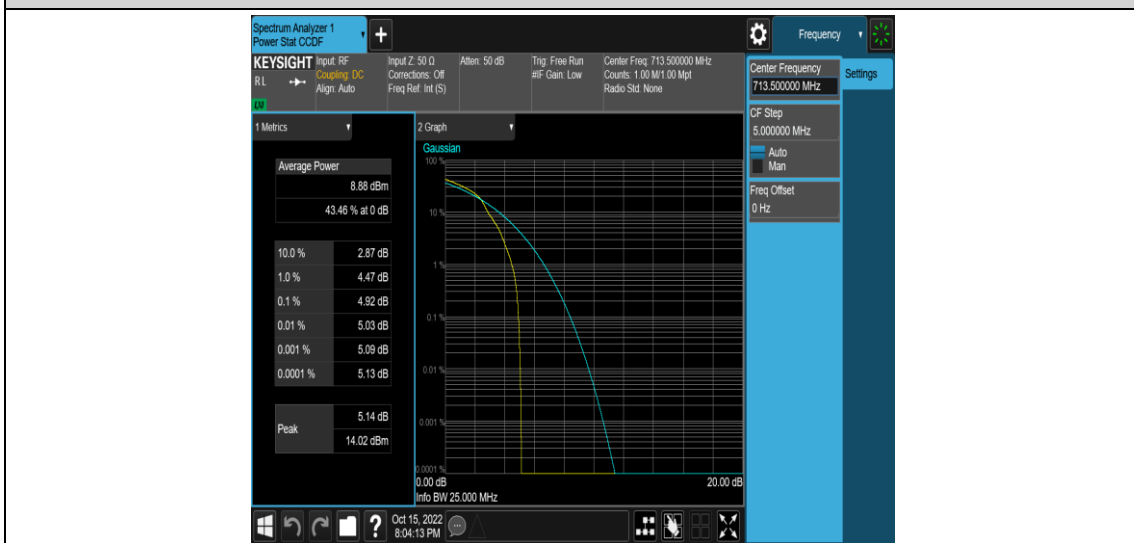

Band12-5MHz-16QAM-23035-25RB#0

Band12-5MHz-16QAM-23095-1RB#0

Band12-5MHz-16QAM-23095-25RB#0

Band12-5MHz-16QAM-23155-1RB#0

Band12-5MHz-16QAM-23155-25RB#0

Band12-10MHz-QPSK-23060-1RB#0

Band12-10MHz-QPSK-23060-50RB#0