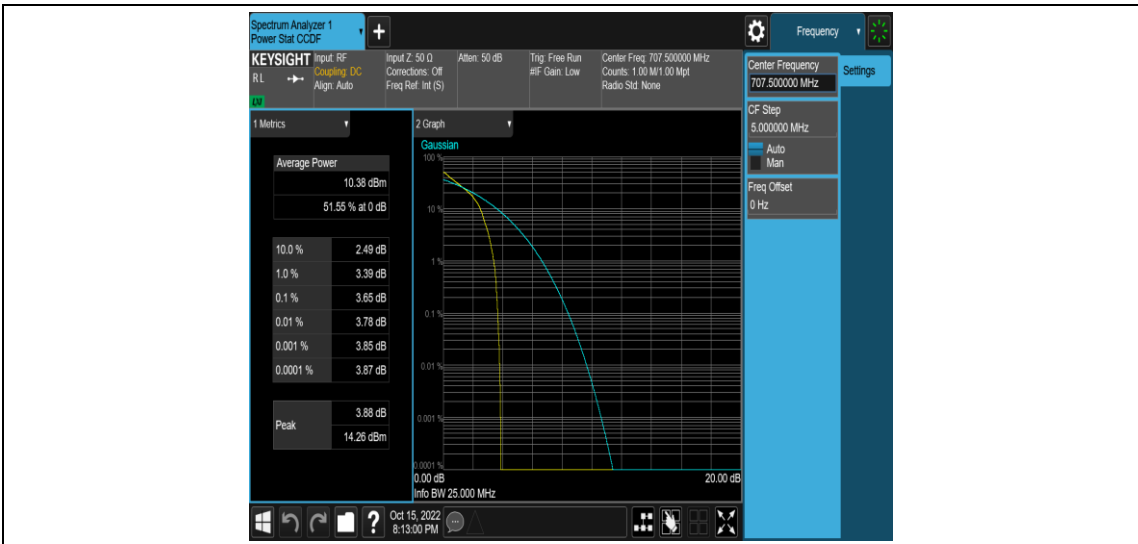

Band12-10MHz-QPSK-23095-1RB#0