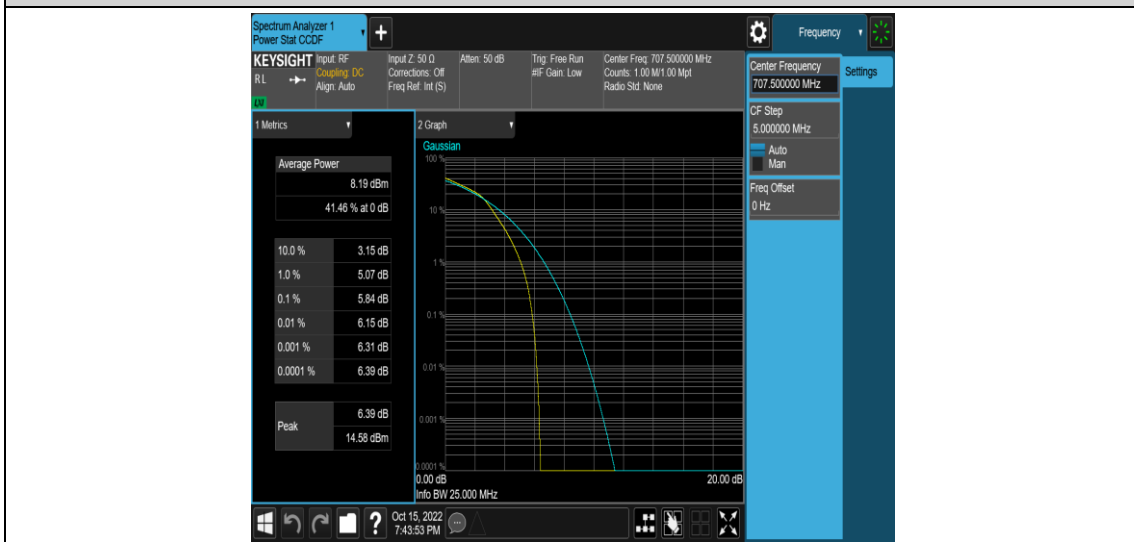

Test Graphs

Band12-1.4MHz-QPSK-23095-6RB#0

Band12-1.4MHz-QPSK-23173-1RB#0

Band12-1.4MHz-QPSK-23173-6RB#0

Band12-1.4MHz-16QAM-23017-1RB#0

Band12-1.4MHz-16QAM-23017-6RB#0

Band12-1.4MHz-16QAM-23095-1RB#0

Band12-1.4MHz-16QAM-23095-6RB#0