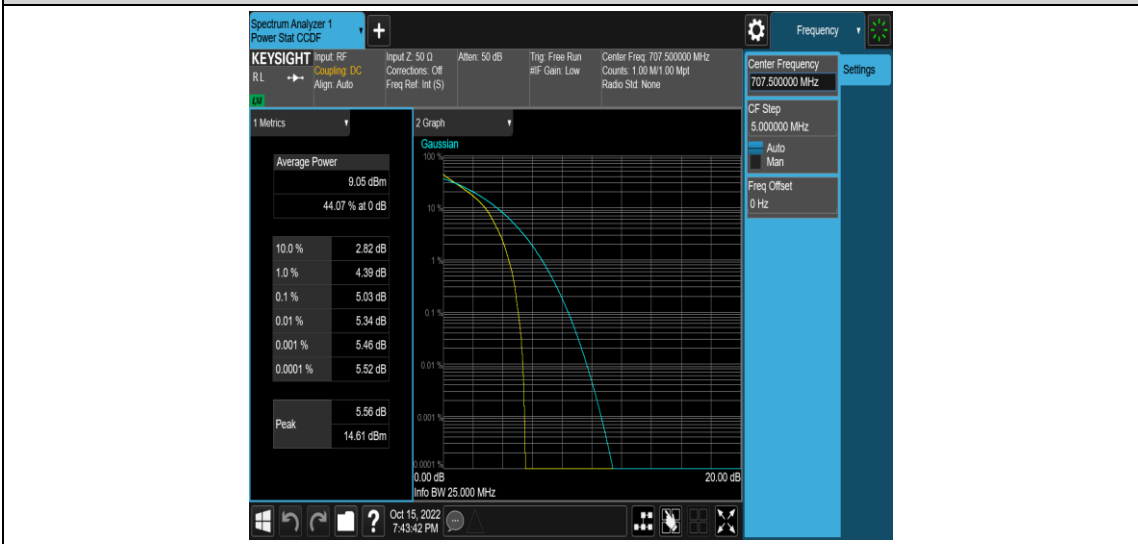

Band12-1.4MHz-QPSK-23095-6RB#0