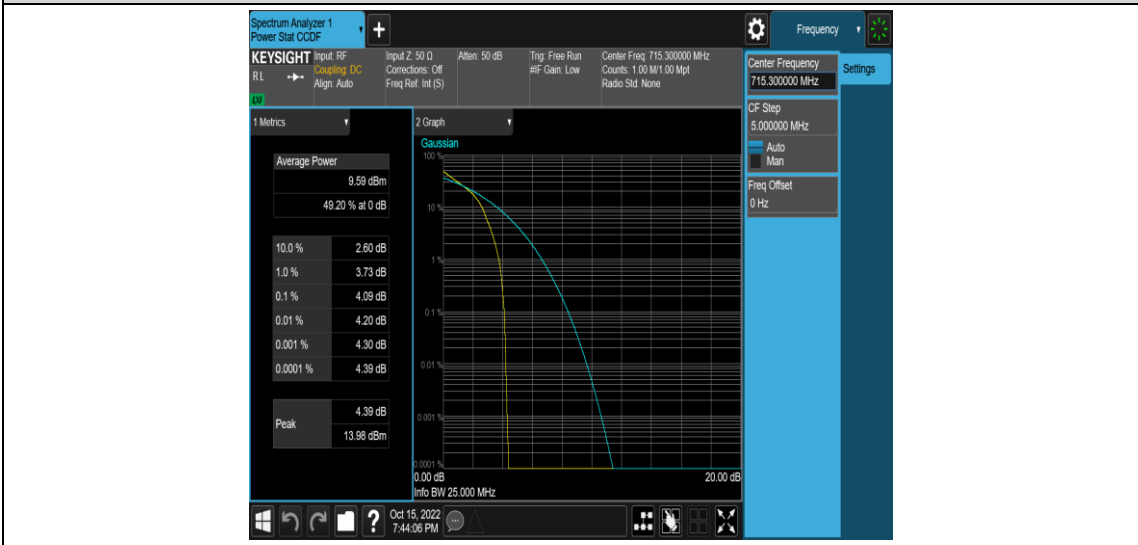

Test Graphs

Band12-1.4MHz-QPSK-23095-6RB#0

Band12-1.4MHz-QPSK-23173-1RB#0

Band12-1.4MHz-QPSK-23173-6RB#0

Band12-1.4MHz-16QAM-23017-1RB#0

Band12-1.4MHz-16QAM-23017-6RB#0

Band12-1.4MHz-16QAM-23095-1RB#0

Band12-1.4MHz-16QAM-23095-6RB#0