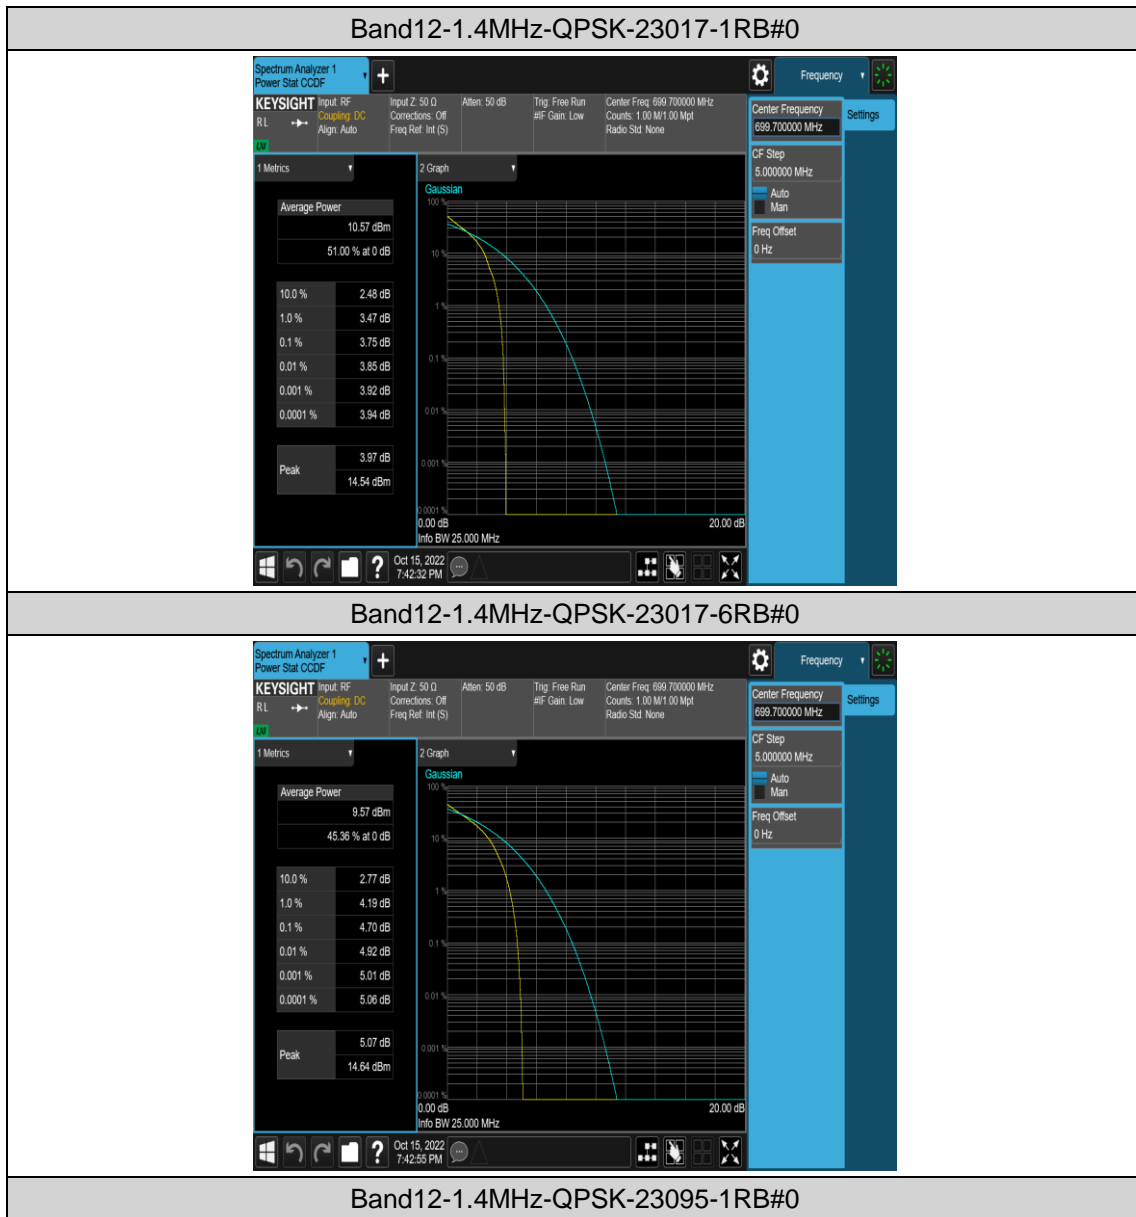

Test Graphs