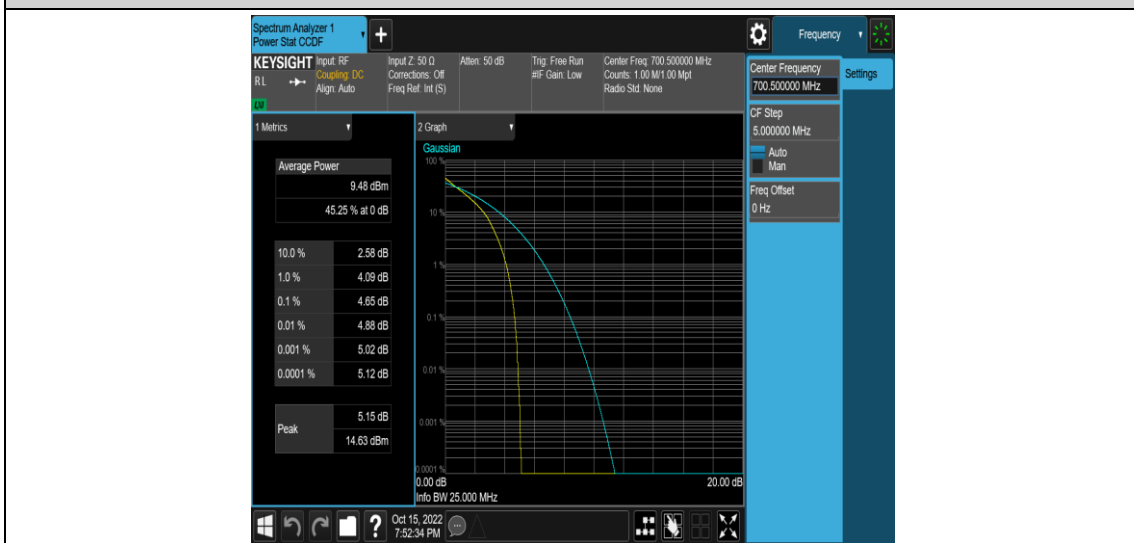

Band12-3MHz-QPSK-23025-15RB#0