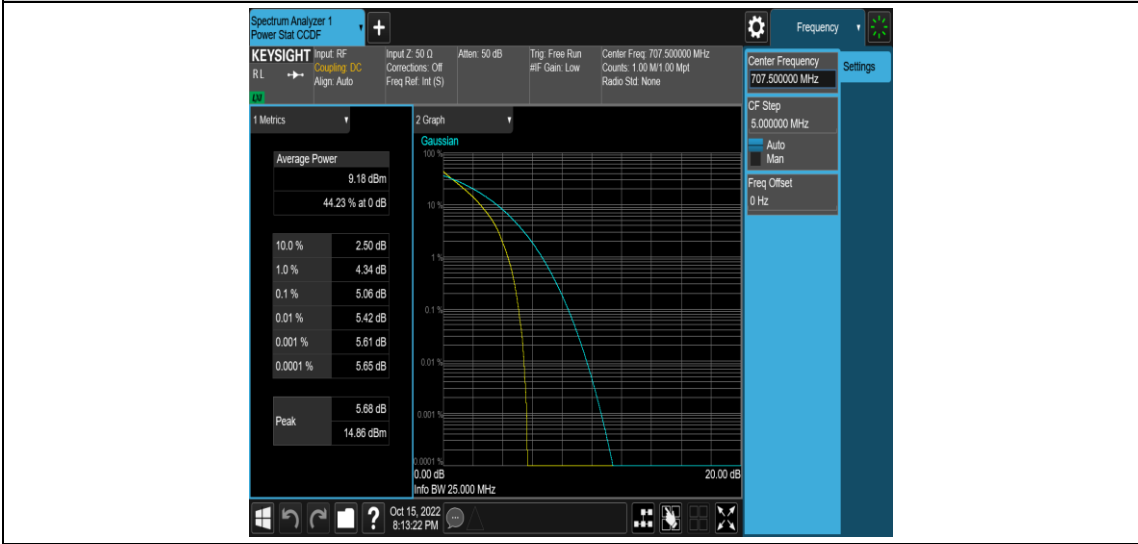

Band12-10MHz-QPSK-23095-50RB#0