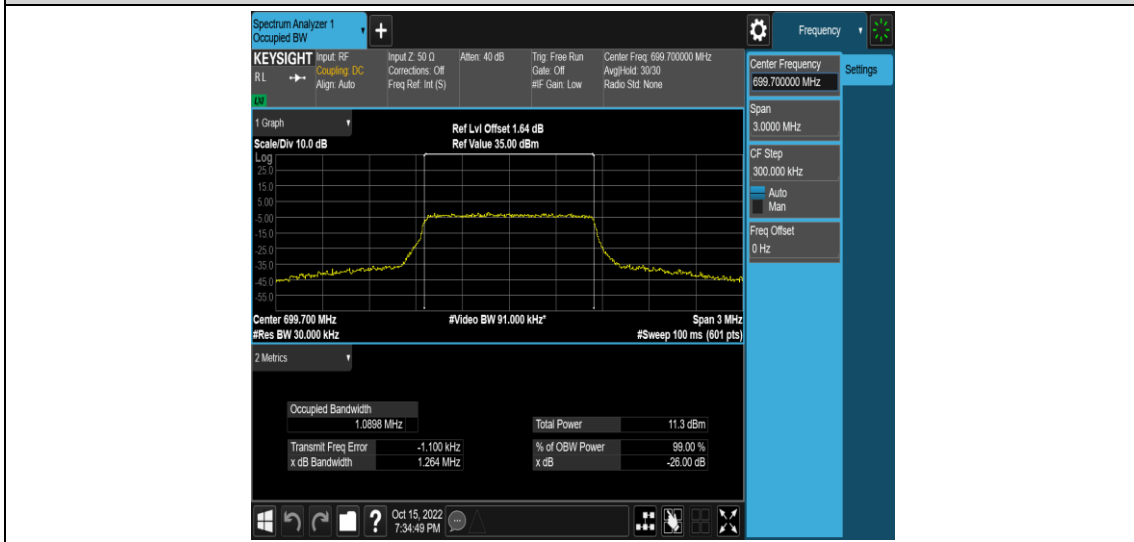

Band12-1.4MHz-16QAM-23017-6RB#0