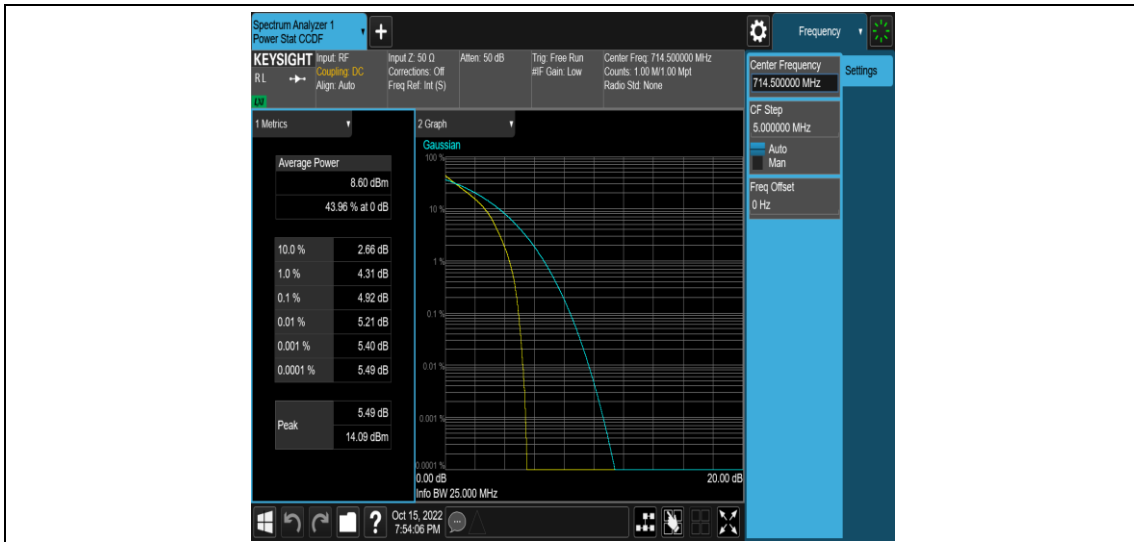

Band12-3MHz-QPSK-23165-15RB#0