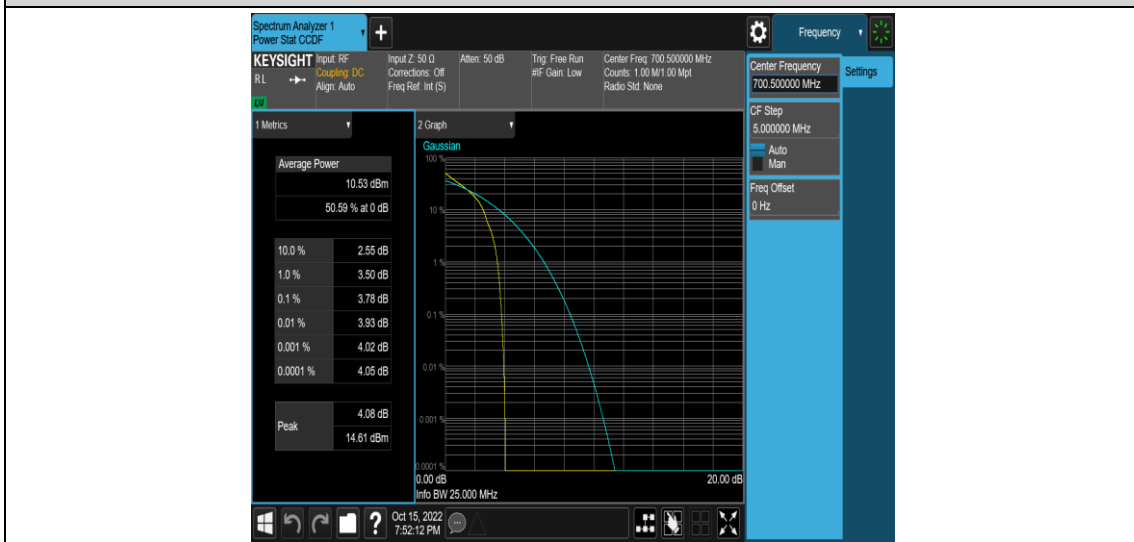

Band12-3MHz-QPSK-23025-1RB#0