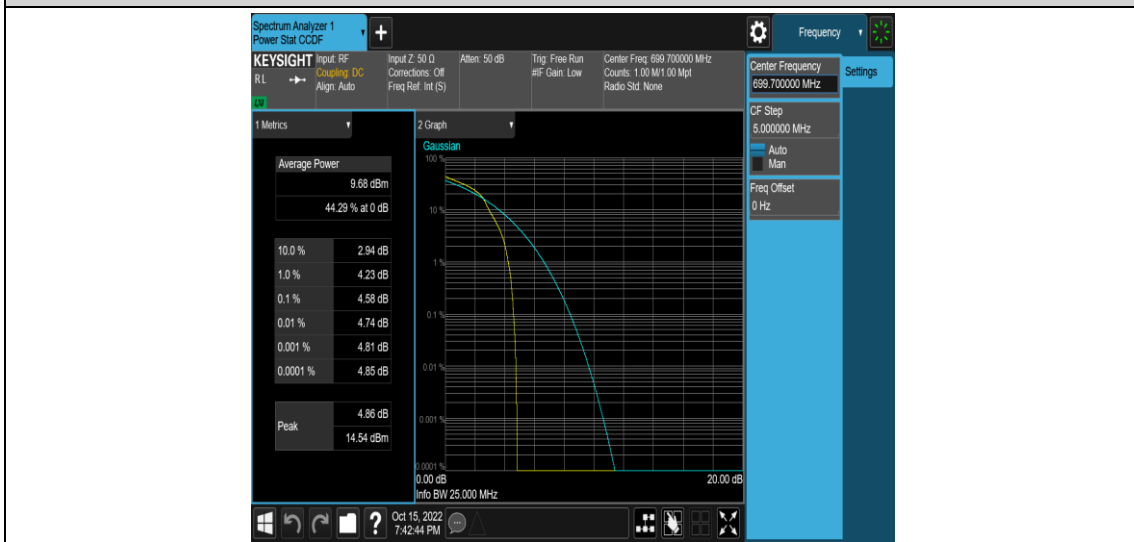

Test Graphs

Band12-1.4MHz-QPSK-23095-6RB#0

Band12-1.4MHz-QPSK-23173-1RB#0

Band12-1.4MHz-QPSK-23173-6RB#0

Band12-1.4MHz-16QAM-23017-1RB#0

Band12-1.4MHz-16QAM-23017-6RB#0

Band12-1.4MHz-16QAM-23095-1RB#0

Band12-1.4MHz-16QAM-23095-6RB#0