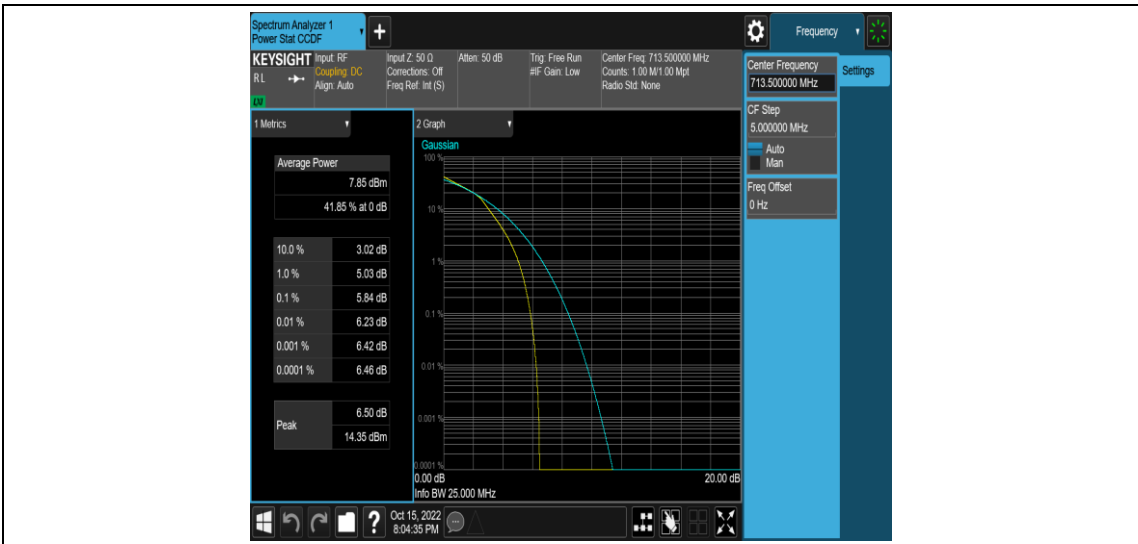

Band12-5MHz-16QAM-23035-25RB#0

Band12-5MHz-16QAM-23095-1RB#0

Band12-5MHz-16QAM-23095-25RB#0

Band12-5MHz-16QAM-23155-1RB#0

Band12-5MHz-16QAM-23155-25RB#0

Band12-10MHz-QPSK-23060-1RB#0

Band12-10MHz-QPSK-23060-50RB#0