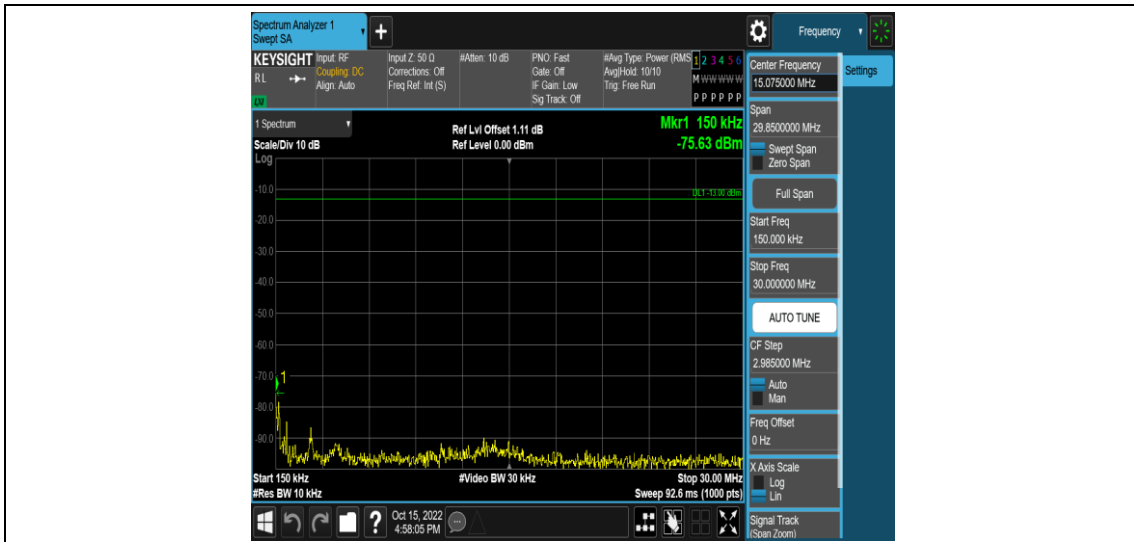

Band7-15MHz-16QAM-21375-1RB#0-Range2:0.15~30MHz

Band7-15MHz-16QAM-21375-1RB#0-Range3:30~1000MHz