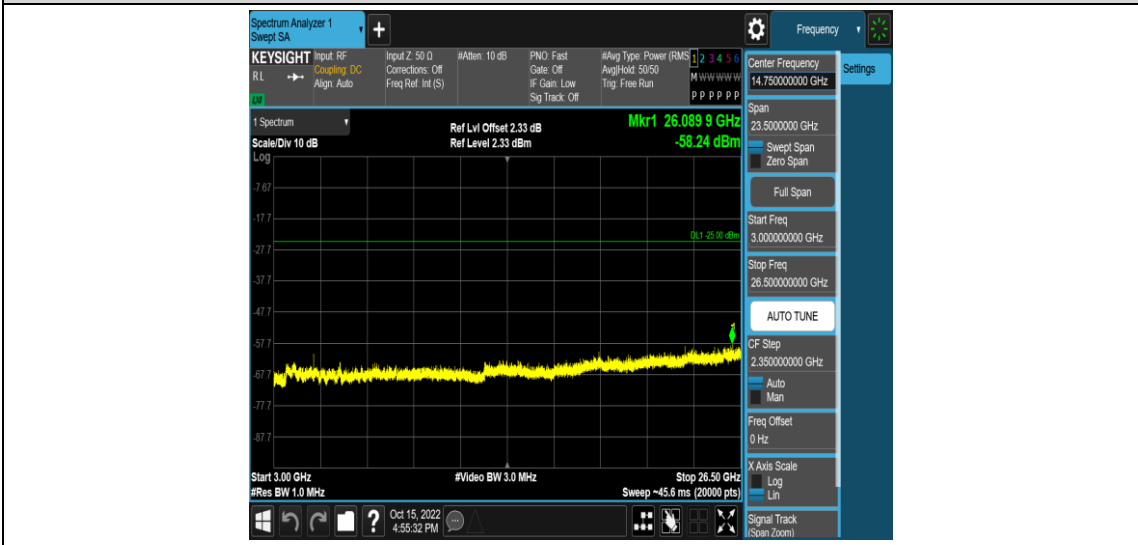

Band7-15MHz-16QAM-20825-1RB#0-Range5:3000~26500MHz

Band7-15MHz-16QAM-21100-1RB#0-Range1:0.009~0.15MHz