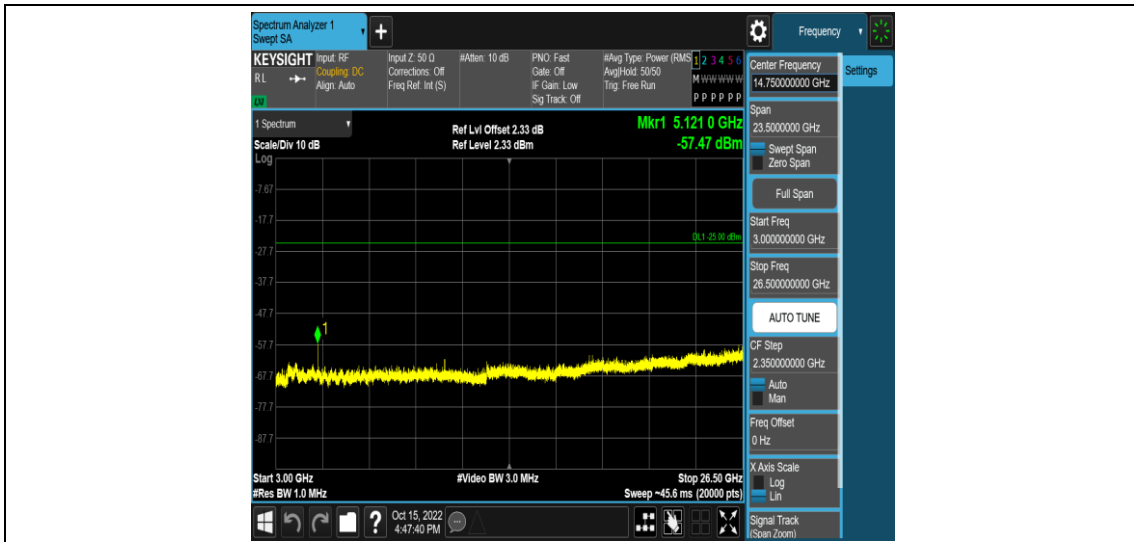

Band7-10MHz-16QAM-21400-1RB#0-Range5:3000~26500MHz

Band7-15MHz-QPSK-20825-1RB#0-Range1:0.009~0.15MHz