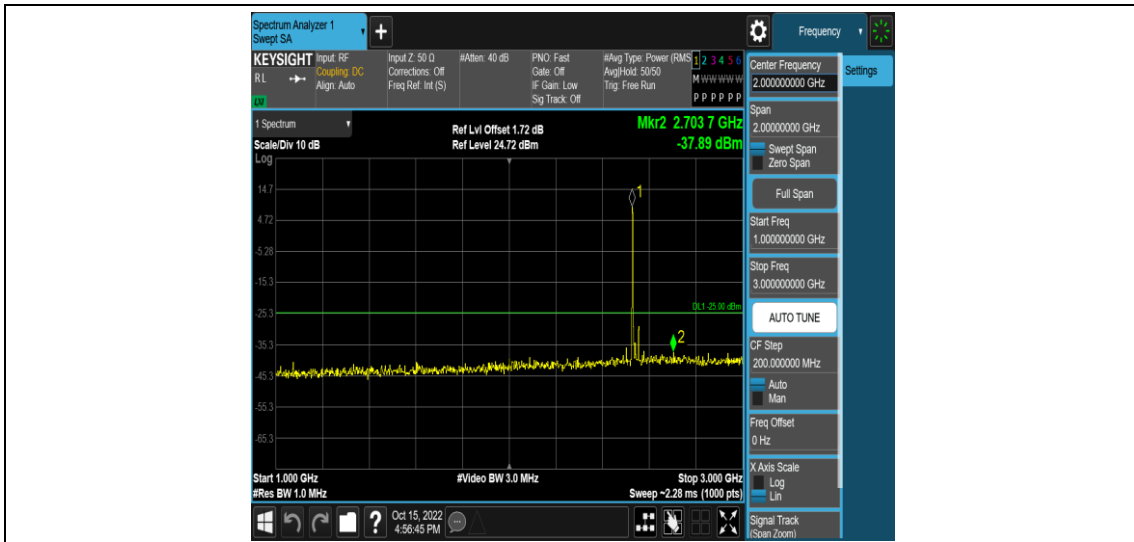

Band7-15MHz-16QAM-20825-1RB#0-Range5:3000~26500MHz

Band7-15MHz-16QAM-21100-1RB#0-Range1:0.009~0.15MHz

Band7-15MHz-16QAM-21100-1RB#0-Range2:0.15~30MHz

Band7-15MHz-16QAM-21100-1RB#0-Range3:30~1000MHz

Band7-15MHz-16QAM-21100-1RB#0-Range4:1000~3000MHz