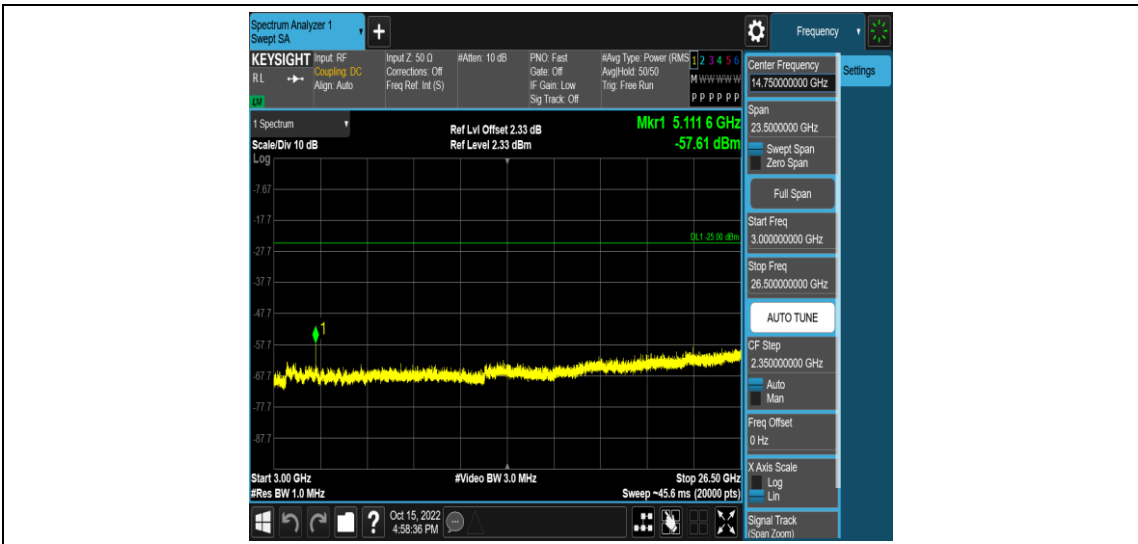

Band7-15MHz-16QAM-21375-1RB#0-Range5:3000~26500MHz

Band7-20MHz-QPSK-20850-1RB#0-Range1:0.009~0.15MHz