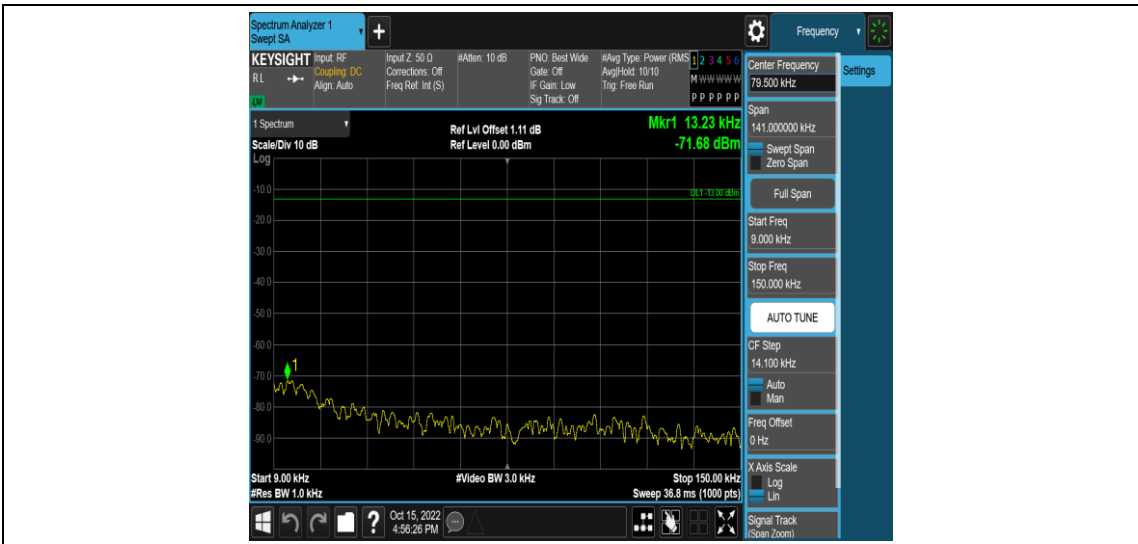

Band7-15MHz-16QAM-21100-1RB#0-Range1:0.009~0.15MHz

Band7-15MHz-16QAM-21100-1RB#0-Range2:0.15~30MHz