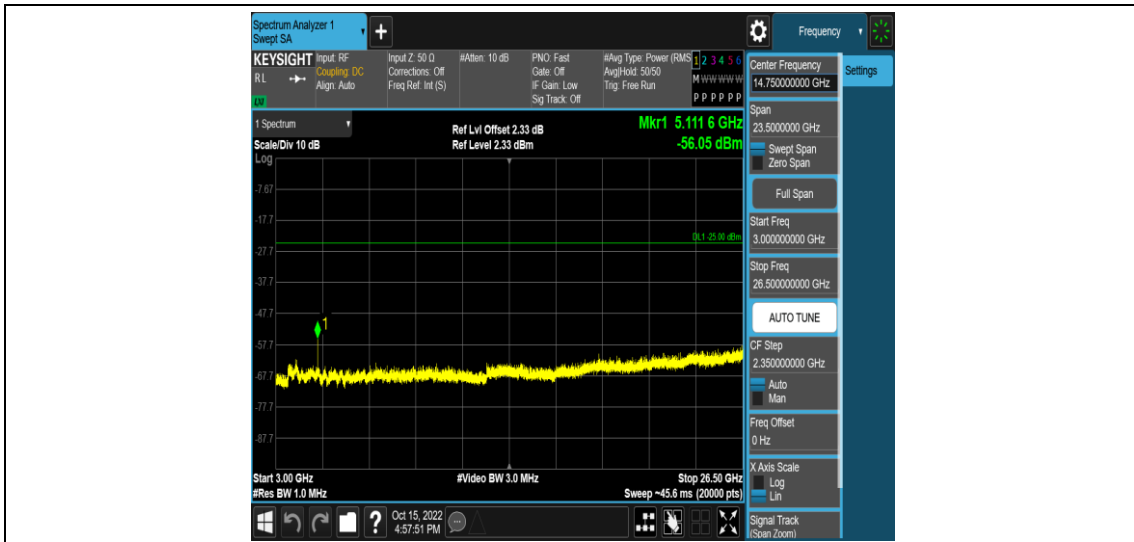

Band7-15MHz-QPSK-21375-1RB#0-Range5:3000~26500MHz

Band7-15MHz-16QAM-20825-1RB#0-Range1:0.009~0.15MHz