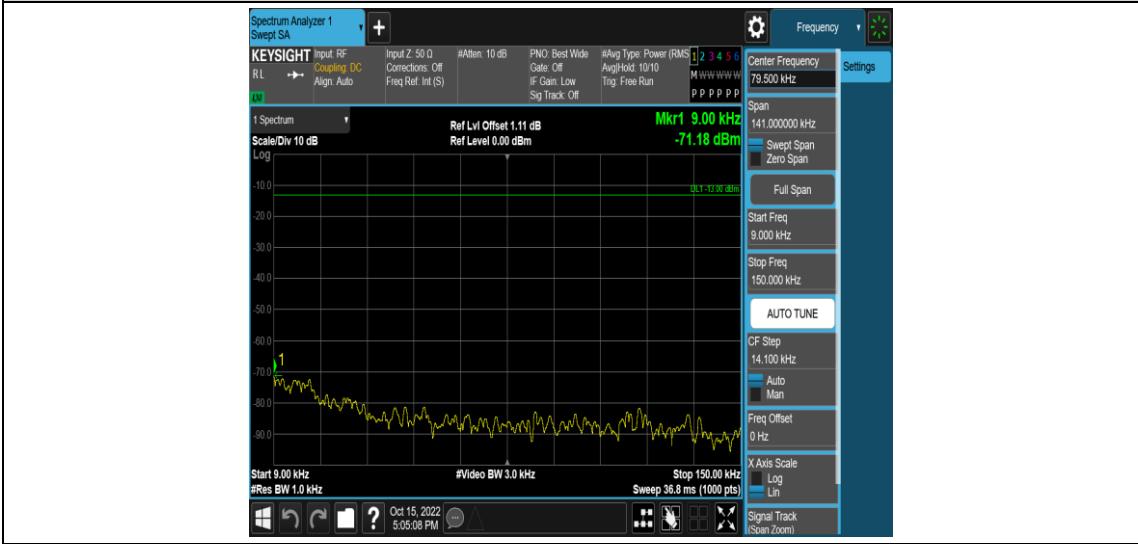

Band7-20MHz-QPSK-20850-1RB#0-Range1:0.009~0.15MHz

Band7-20MHz-QPSK-20850-1RB#0-Range2:0.15~30MHz