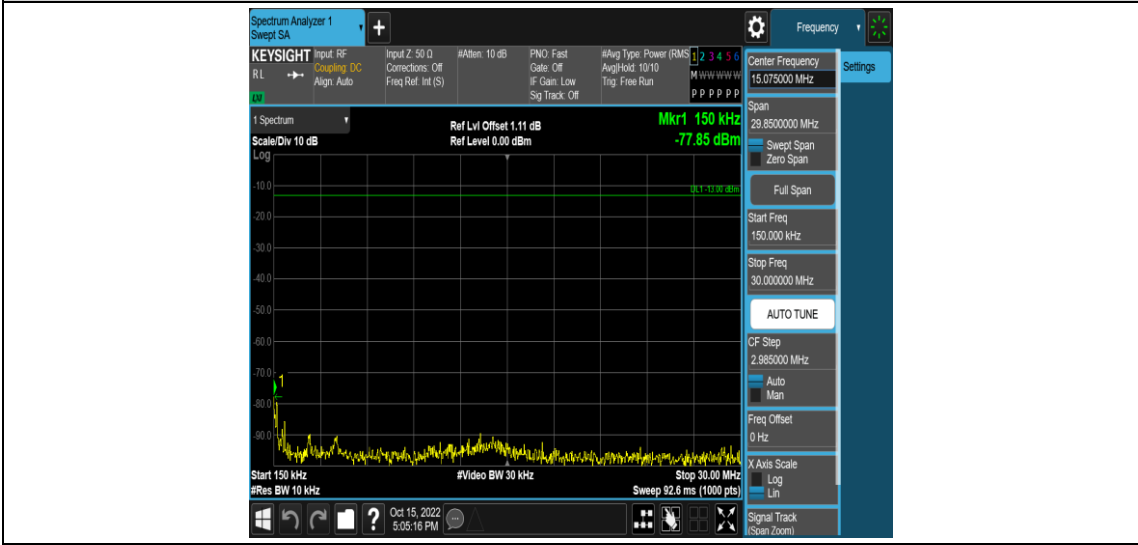

Band7-20MHz-QPSK-20850-1RB#0-Range2:0.15~30MHz

Band7-20MHz-QPSK-20850-1RB#0-Range3:30~1000MHz