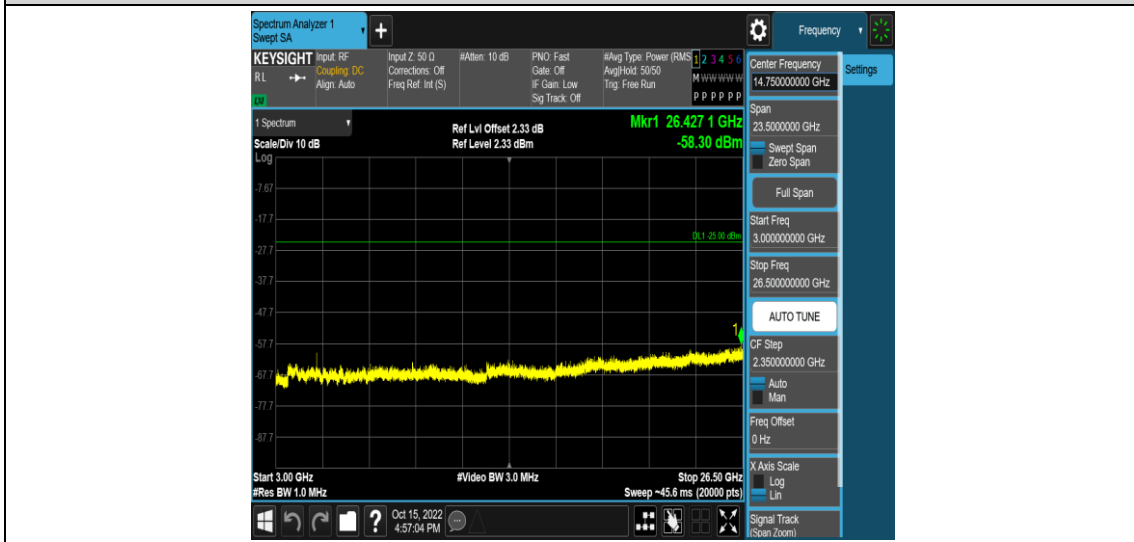

Band7-15MHz-16QAM-21100-1RB#0-Range5:3000~26500MHz

Band7-15MHz-16QAM-21375-1RB#0-Range1:0.009~0.15MHz