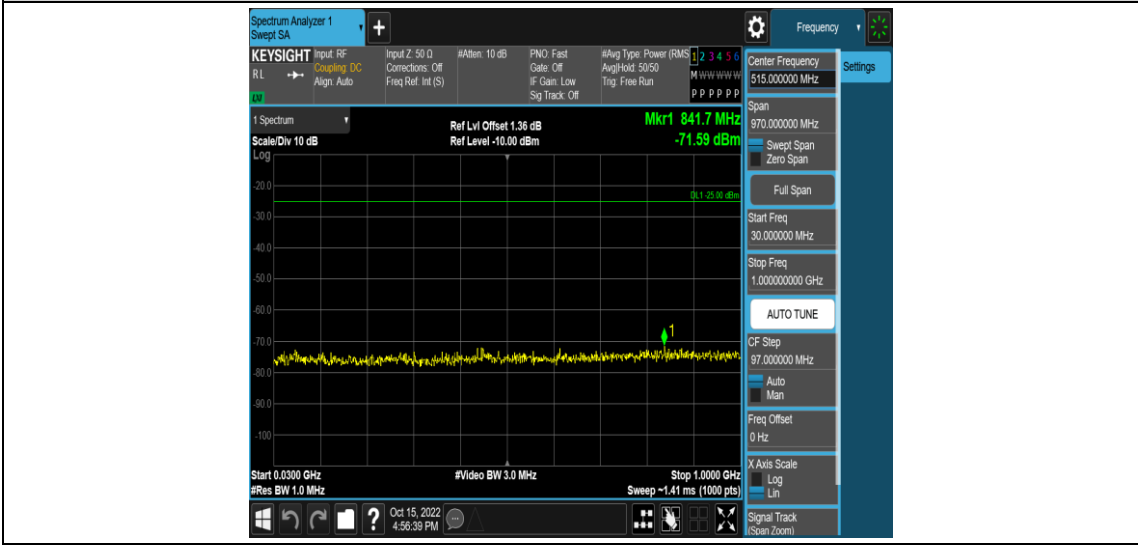

Band7-15MHz-16QAM-20825-1RB#0-Range5:3000~26500MHz

Band7-15MHz-16QAM-21100-1RB#0-Range1:0.009~0.15MHz

Band7-15MHz-16QAM-21100-1RB#0-Range2:0.15~30MHz

Band7-15MHz-16QAM-21100-1RB#0-Range3:30~1000MHz

Band7-15MHz-16QAM-21100-1RB#0-Range4:1000~3000MHz