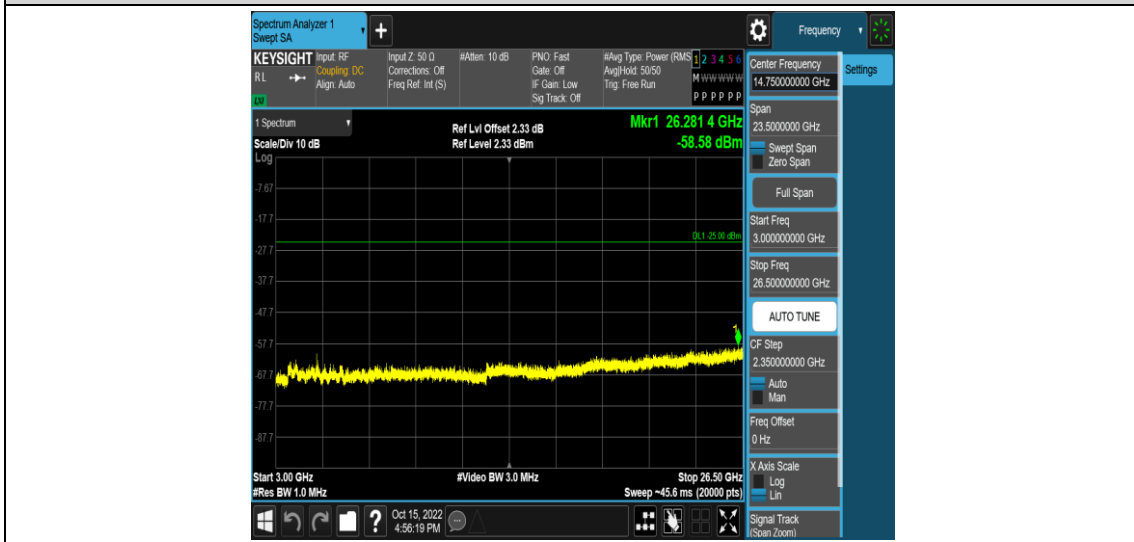

Band7-15MHz-QPSK-21100-1RB#0-Range5:3000~26500MHz

Band7-15MHz-QPSK-21375-1RB#0-Range1:0.009~0.15MHz