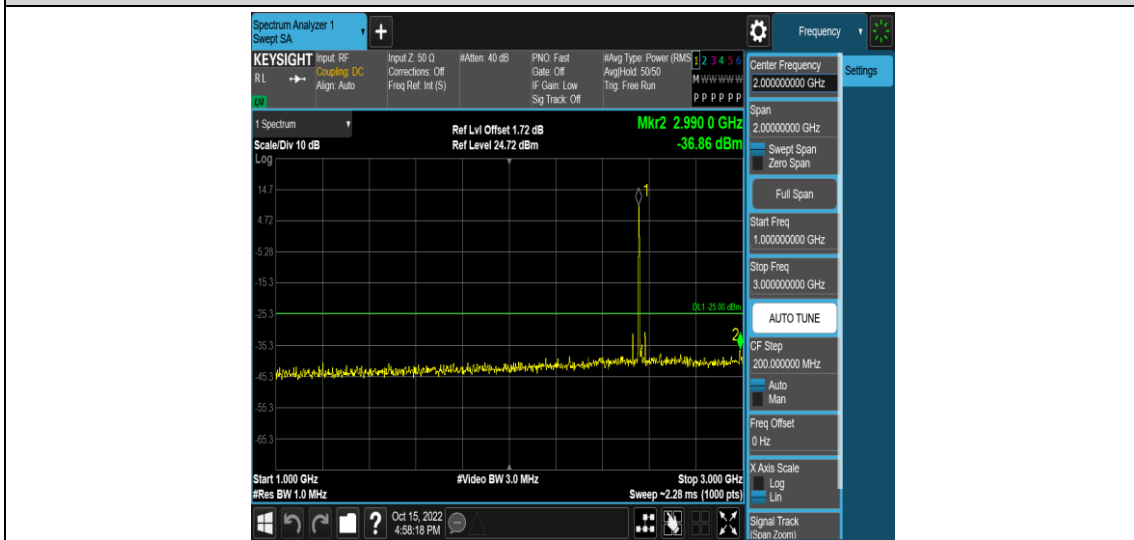

Band7-15MHz-16QAM-21100-1RB#0-Range5:3000~26500MHz

Band7-15MHz-16QAM-21375-1RB#0-Range1:0.009~0.15MHz

Band7-15MHz-16QAM-21375-1RB#0-Range2:0.15~30MHz

Band7-15MHz-16QAM-21375-1RB#0-Range3:30~1000MHz

Band7-15MHz-16QAM-21375-1RB#0-Range4:1000~3000MHz