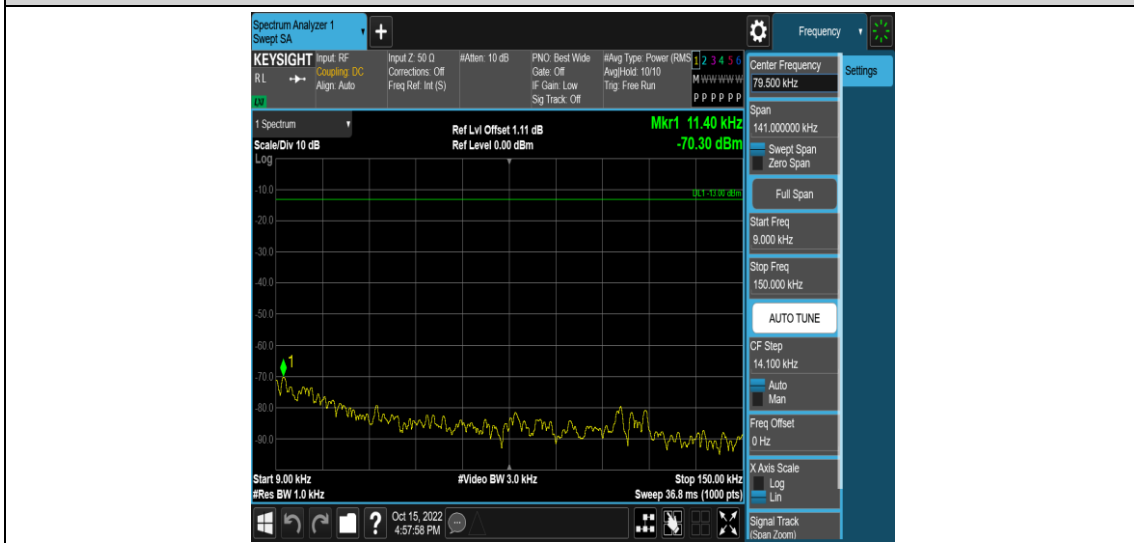

Band7-15MHz-16QAM-21375-1RB#0-Range1:0.009~0.15MHz

Band7-15MHz-16QAM-21375-1RB#0-Range2:0.15~30MHz