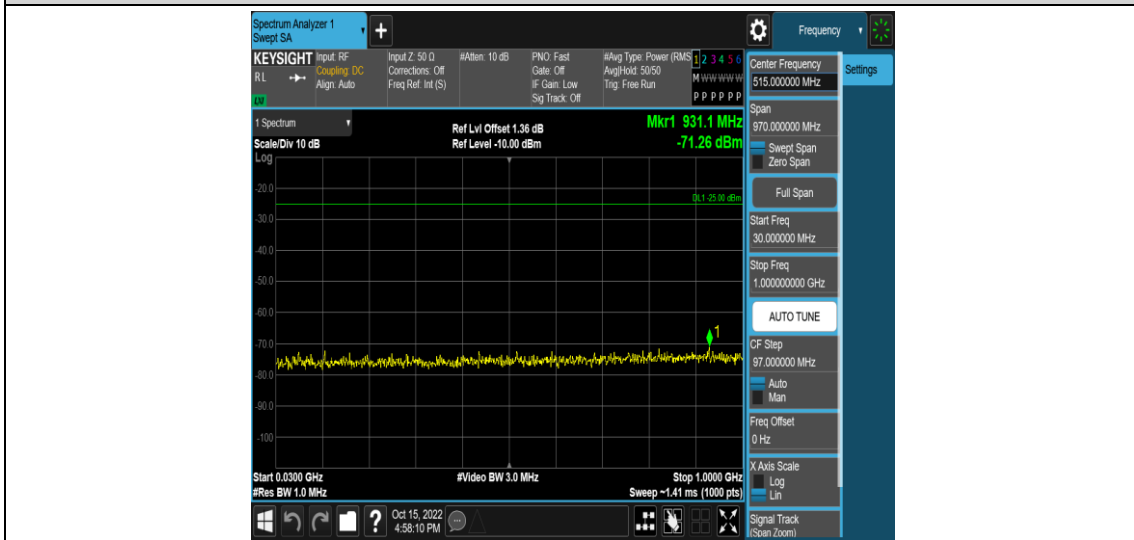

Band7-15MHz-16QAM-21100-1RB#0-Range5:3000~26500MHz

Band7-15MHz-16QAM-21375-1RB#0-Range1:0.009~0.15MHz

Band7-15MHz-16QAM-21375-1RB#0-Range2:0.15~30MHz

Band7-15MHz-16QAM-21375-1RB#0-Range3:30~1000MHz

Band7-15MHz-16QAM-21375-1RB#0-Range4:1000~3000MHz