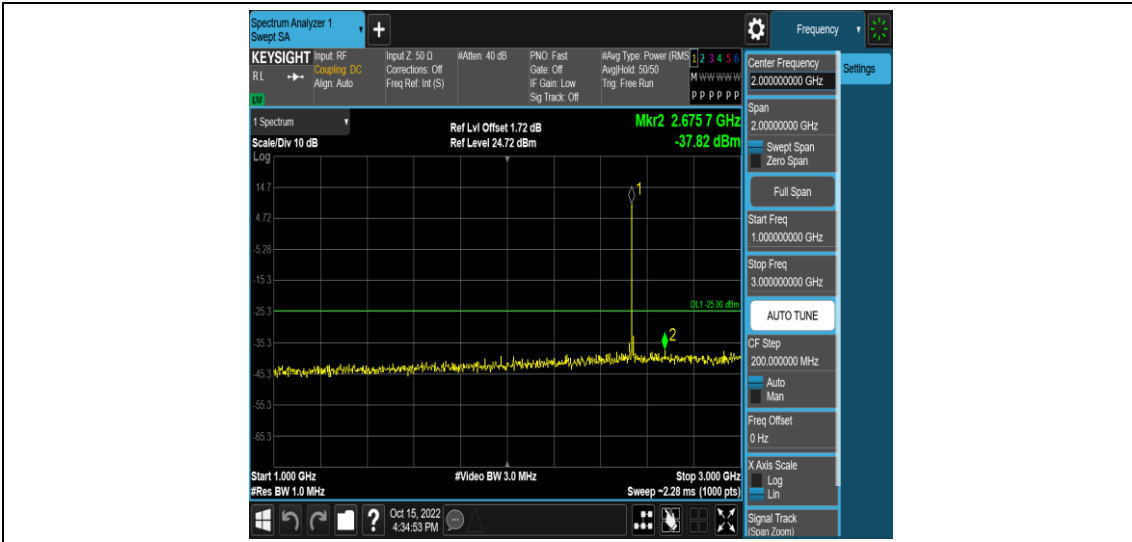

Band7-5MHz-16QAM-20775-1RB#0-Range5:3000~26500MHz

Band7-5MHz-16QAM-21100-1RB#0-Range1:0.009~0.15MHz

Band7-5MHz-16QAM-21100-1RB#0-Range2:0.15~30MHz

Band7-5MHz-16QAM-21100-1RB#0-Range3:30~1000MHz

Band7-5MHz-16QAM-21100-1RB#0-Range4:1000~3000MHz