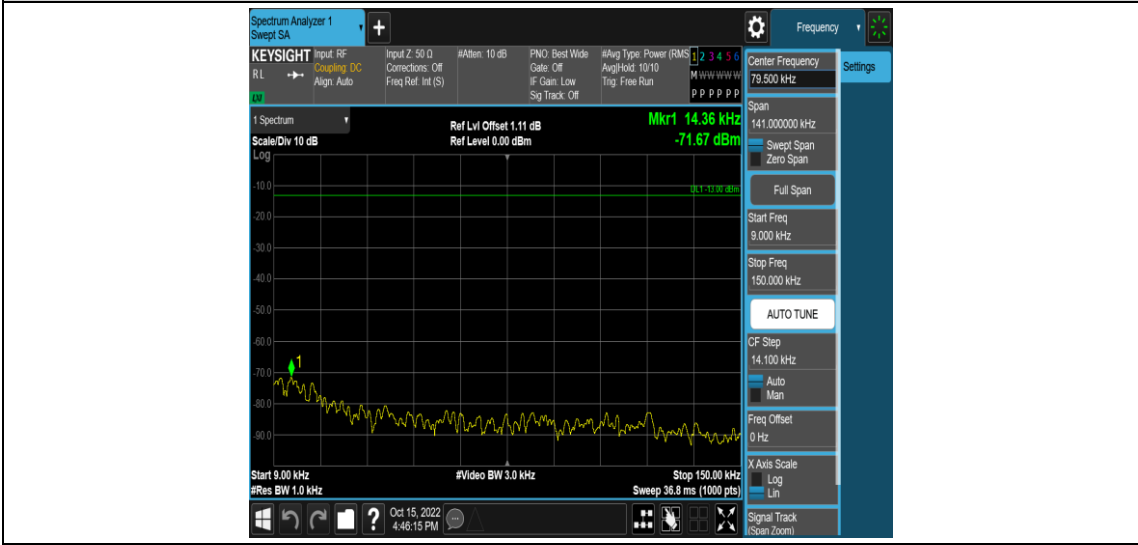

Band7-10MHz-QPSK-21400-1RB#0-Range1:0.009~0.15MHz