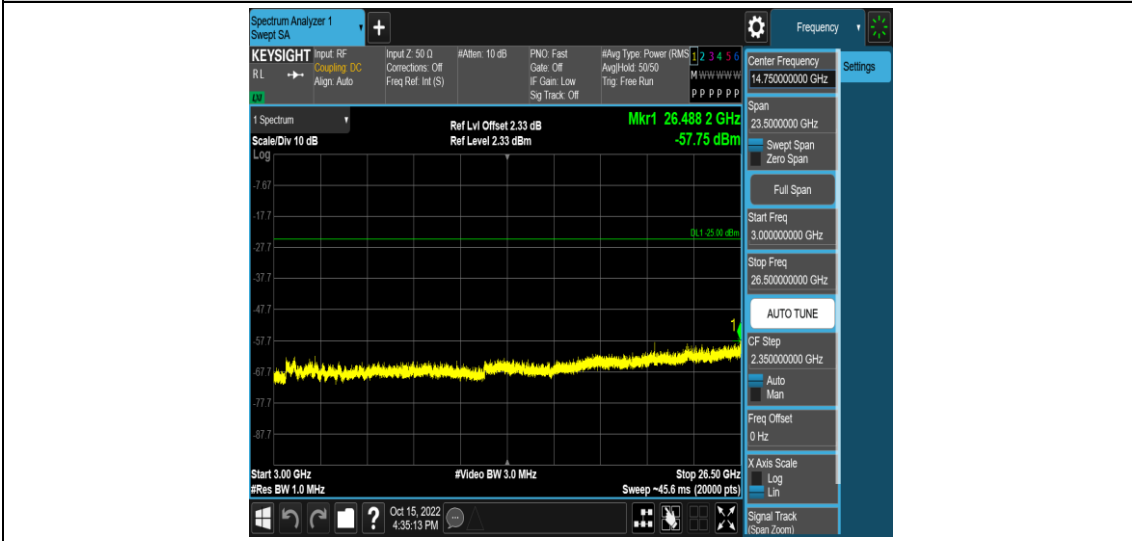

Band7-5MHz-16QAM-21100-1RB#0-Range5:3000~26500MHz