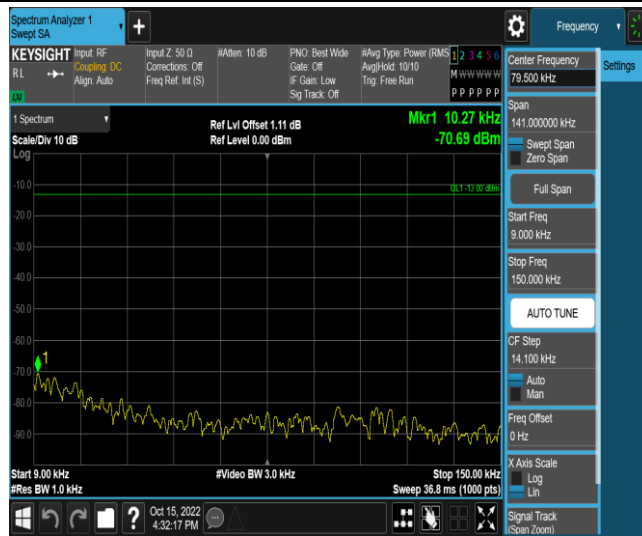

Test Graphs

Band7-5MHz-QPSK-20775-1RB#0-Range1:0.009~0.15MHz