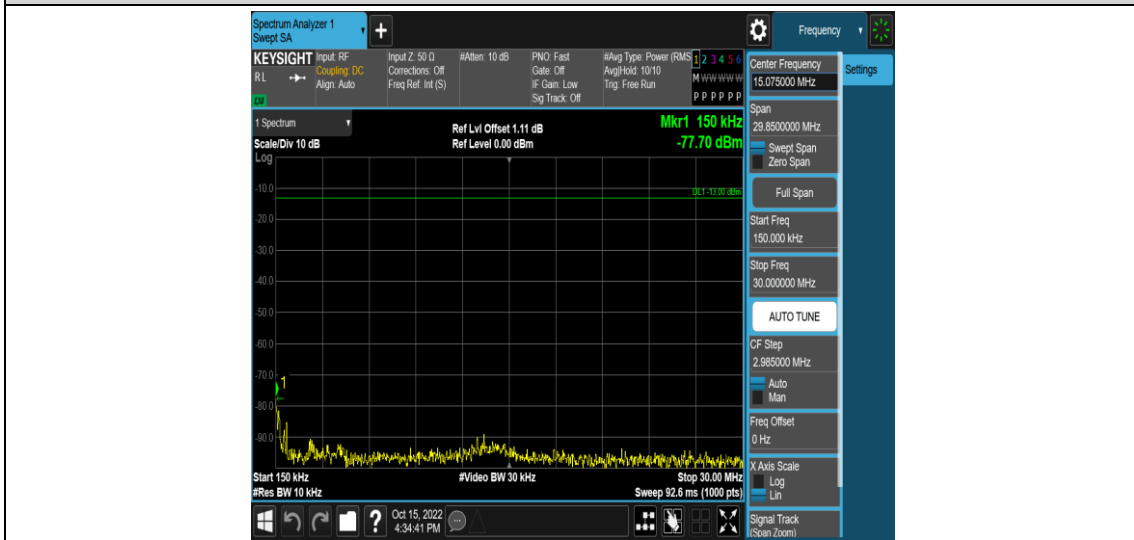

Band7-5MHz-QPSK-21425-1RB#0-Range5:3000~26500MHz

Band7-5MHz-16QAM-20775-1RB#0-Range1:0.009~0.15MHz

Band7-5MHz-16QAM-20775-1RB#0-Range2:0.15~30MHz

Band7-5MHz-16QAM-20775-1RB#0-Range3:30~1000MHz

Band7-5MHz-16QAM-20775-1RB#0-Range4:1000~3000MHz

Band7-5MHz-16QAM-20775-1RB#0-Range5:3000~26500MHz

Band7-5MHz-16QAM-21100-1RB#0-Range1:0.009~0.15MHz

Band7-5MHz-16QAM-21100-1RB#0-Range2:0.15~30MHz

Band7-5MHz-16QAM-21100-1RB#0-Range3:30~1000MHz

Band7-5MHz-16QAM-21100-1RB#0-Range4:1000~3000MHz