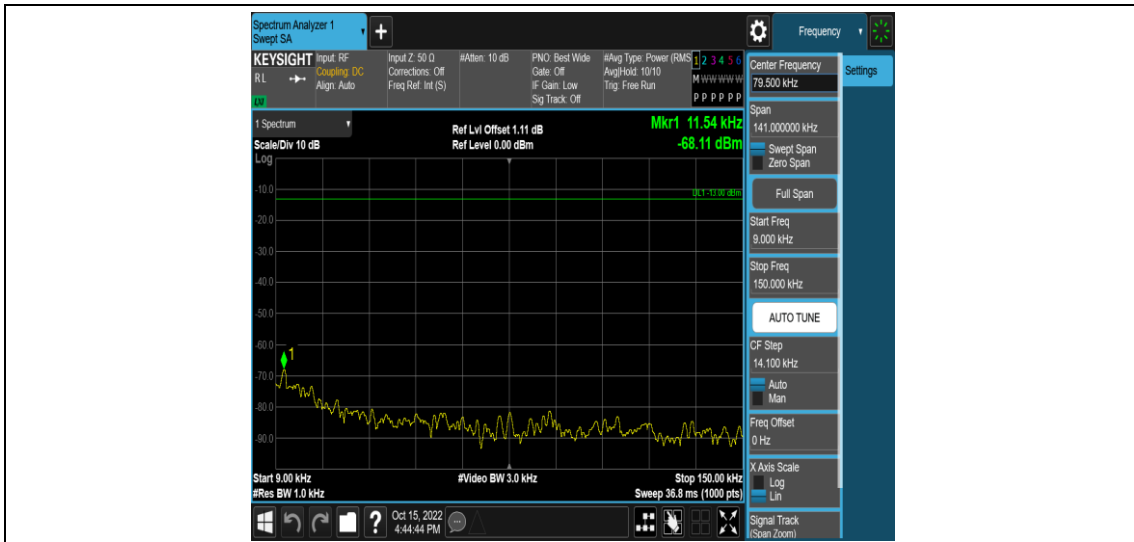

Band7-10MHz-QPSK-21100-1RB#0-Range1:0.009~0.15MHz