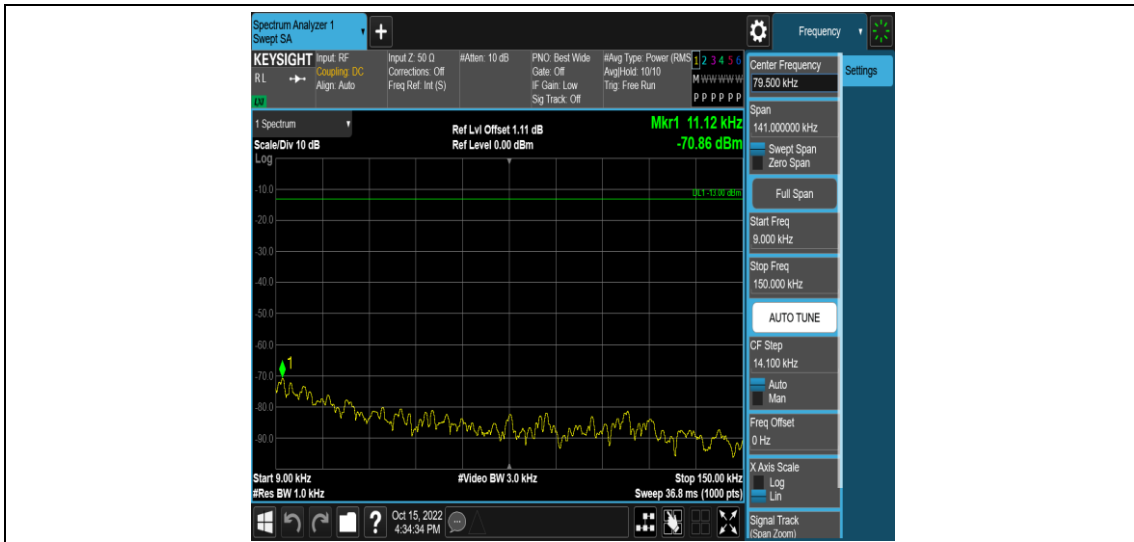

Band7-5MHz-16QAM-21100-1RB#0-Range1:0.009~0.15MHz