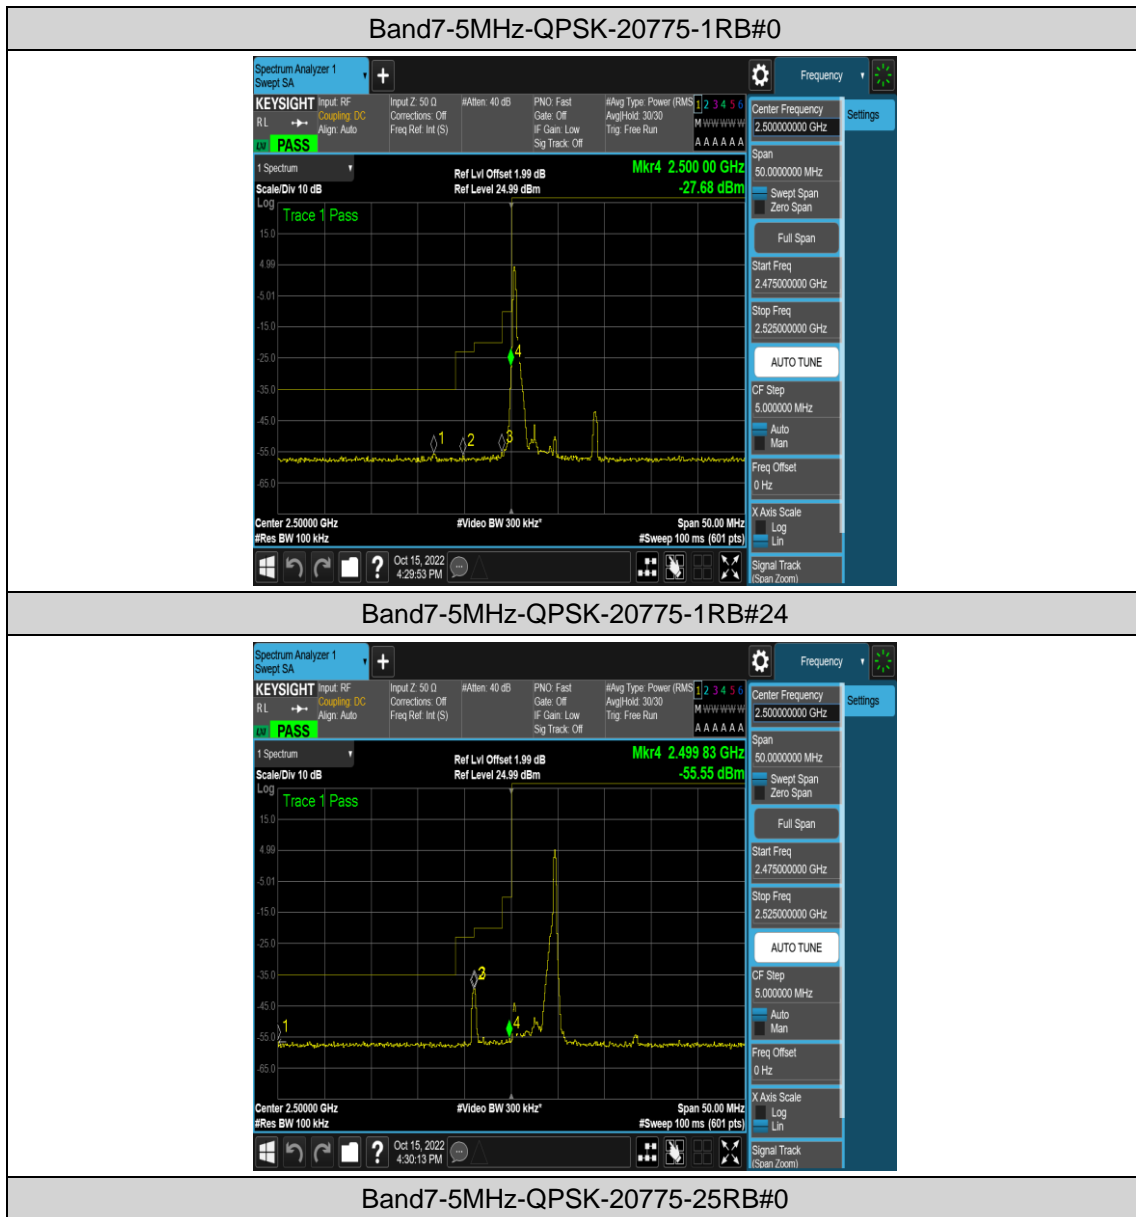

Test Graphs