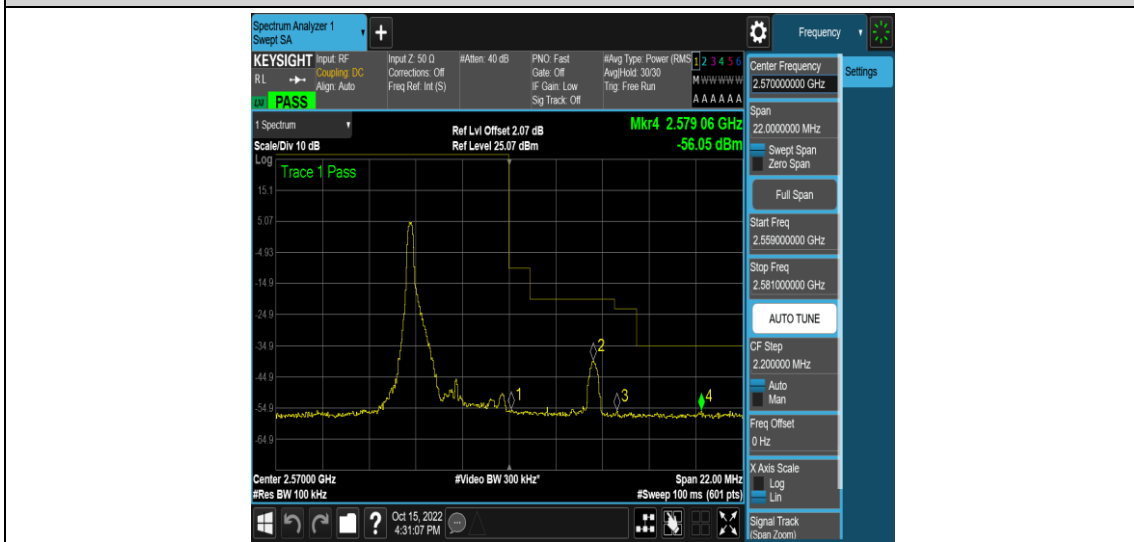

Band7-5MHz-QPSK-21425-1RB#0