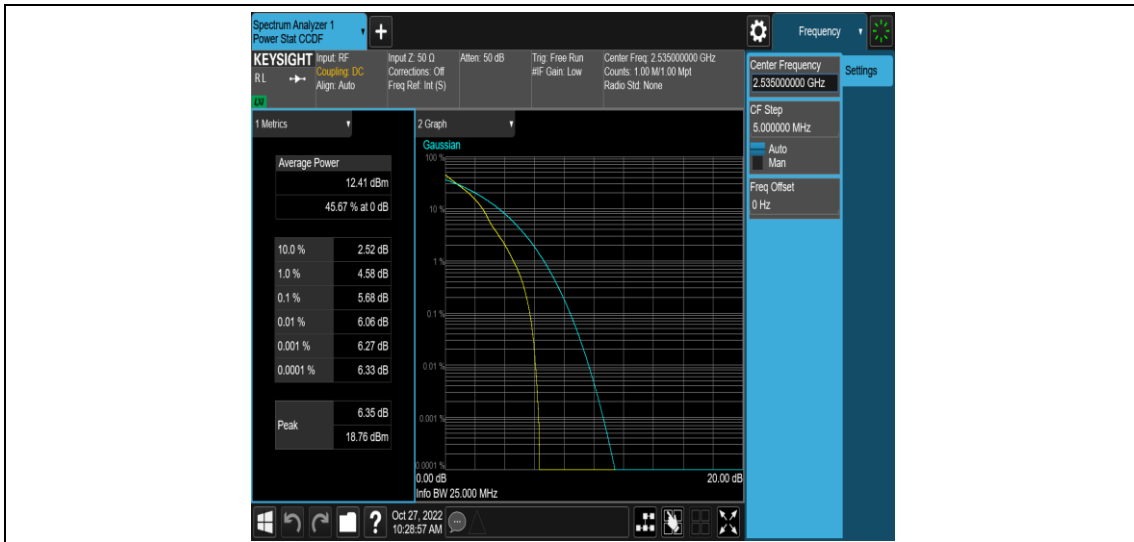

Band7-15MHz-16QAM-21100-1RB#0

Band7-15MHz-16QAM-21100-75RB#0

Band7-15MHz-16QAM-21375-1RB#0

Band7-15MHz-16QAM-21375-75RB#0

Band7-20MHz-QPSK-20850-1RB#0

Band7-20MHz-QPSK-20850-100RB#0

Band7-20MHz-QPSK-21100-1RB#0