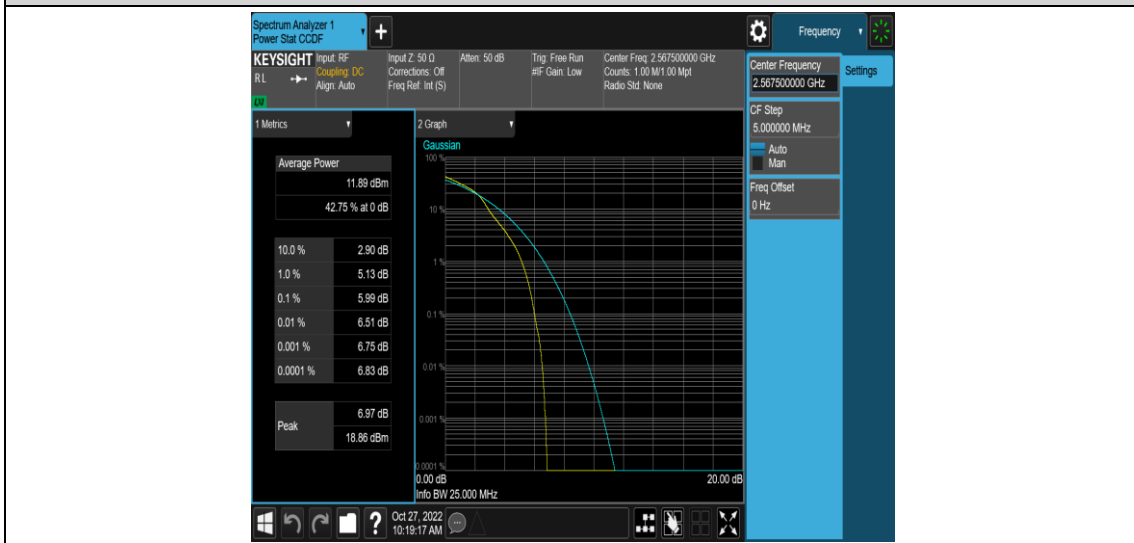

Band7-5MHz-16QAM-21425-1RB#0