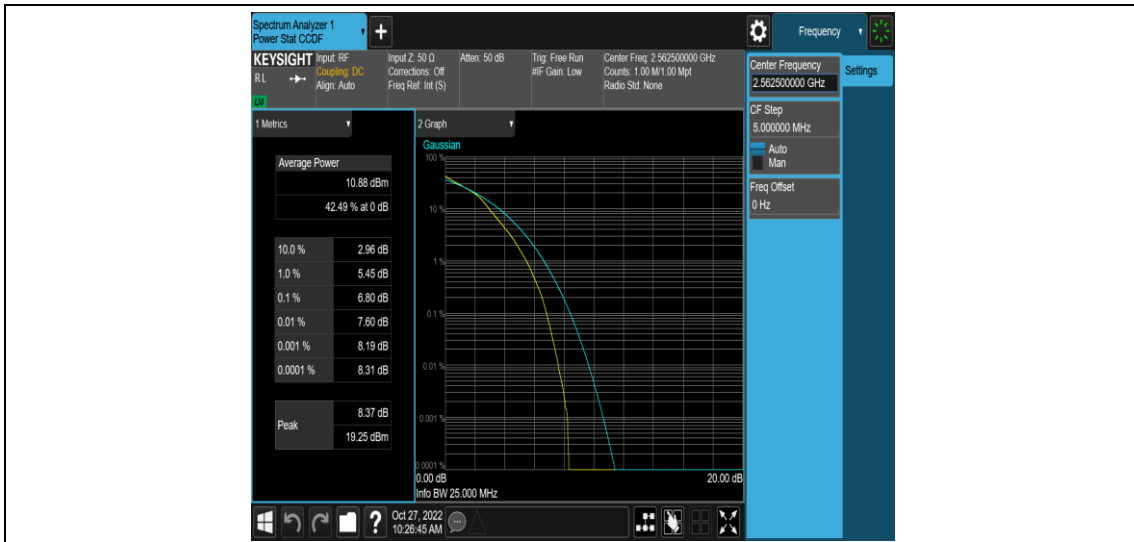

Band7-15MHz-16QAM-21100-1RB#0

Band7-15MHz-16QAM-21100-75RB#0

Band7-15MHz-16QAM-21375-1RB#0

Band7-15MHz-16QAM-21375-75RB#0

Band7-20MHz-QPSK-20850-1RB#0

Band7-20MHz-QPSK-20850-100RB#0

Band7-20MHz-QPSK-21100-1RB#0