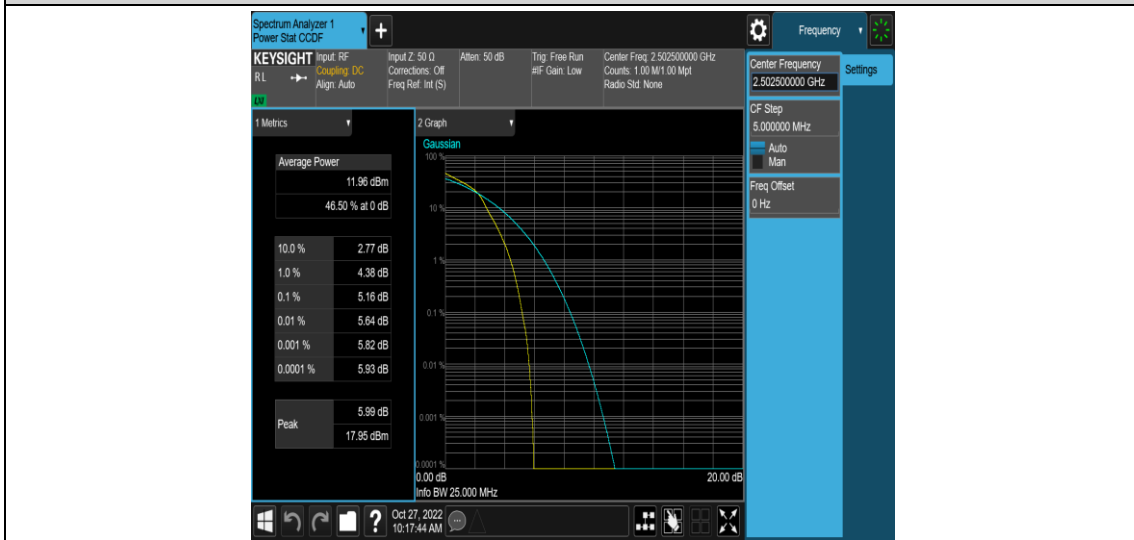

Test Graphs

Band7-5MHz-QPSK-21100-25RB#0

Band7-5MHz-QPSK-21425-1RB#0

Band7-5MHz-QPSK-21425-25RB#0

Band7-5MHz-16QAM-20775-1RB#0

Band7-5MHz-16QAM-20775-25RB#0

Band7-5MHz-16QAM-21100-1RB#0

Band7-5MHz-16QAM-21100-25RB#0