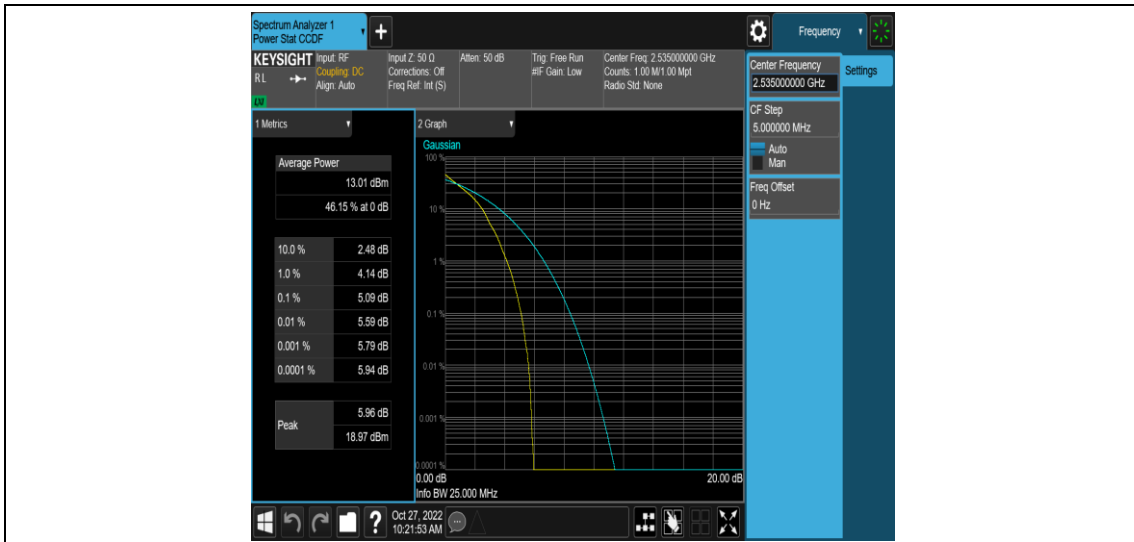

Band7-10MHz-QPSK-21100-1RB#0