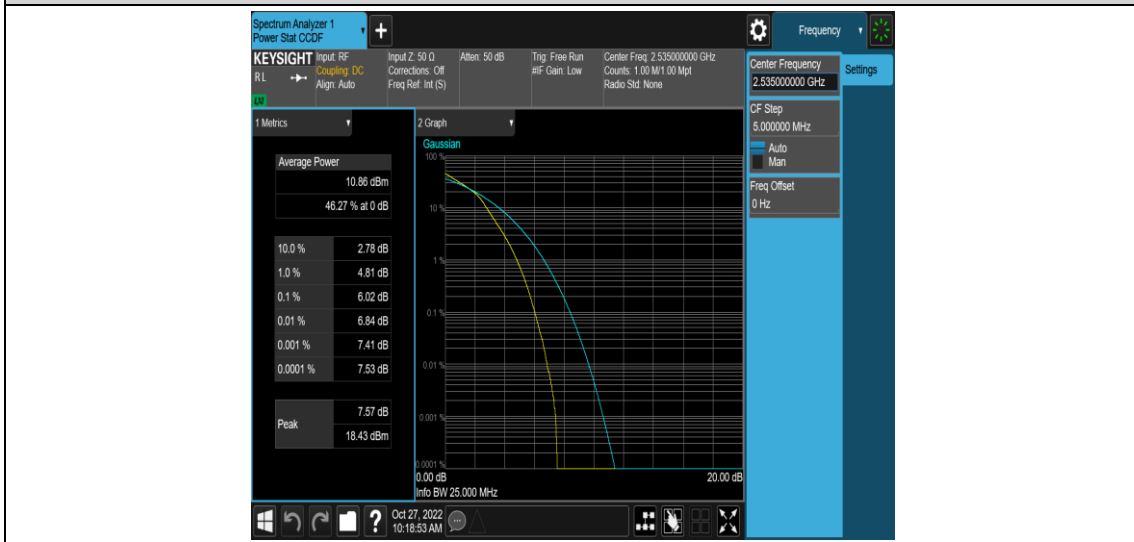

Test Graphs

Band7-5MHz-QPSK-21100-25RB#0

Band7-5MHz-QPSK-21425-1RB#0

Band7-5MHz-QPSK-21425-25RB#0

Band7-5MHz-16QAM-20775-1RB#0

Band7-5MHz-16QAM-20775-25RB#0

Band7-5MHz-16QAM-21100-1RB#0

Band7-5MHz-16QAM-21100-25RB#0