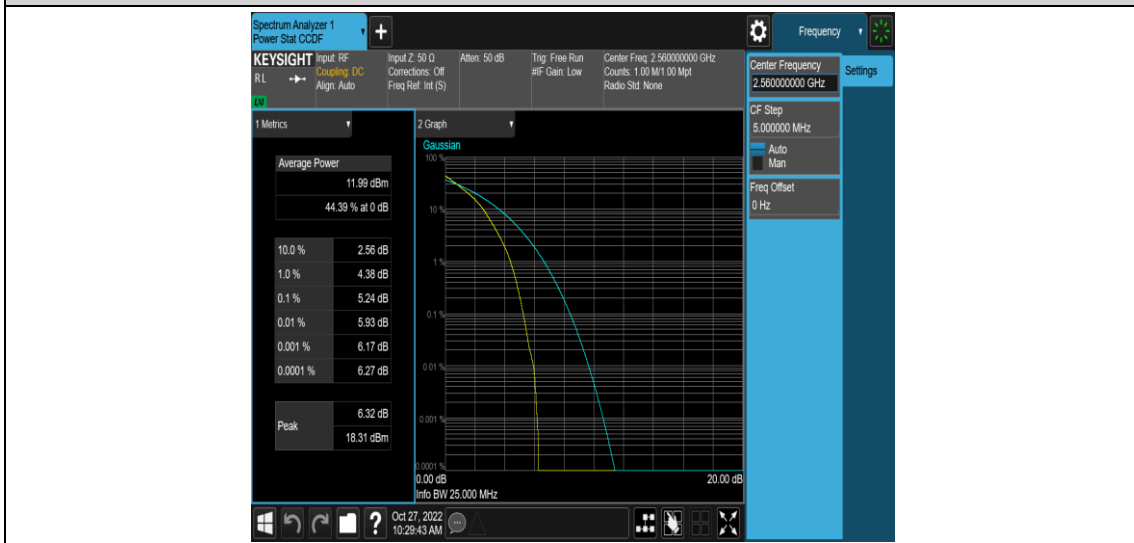

Band7-20MHz-QPSK-21350-1RB#0