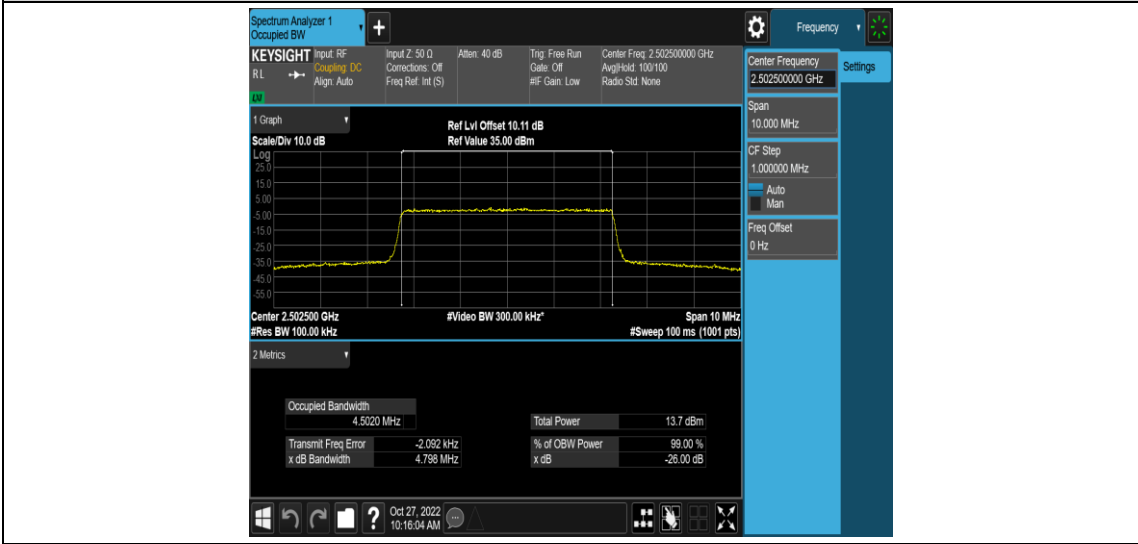

Band7-5MHz-16QAM-20775-25RB#0