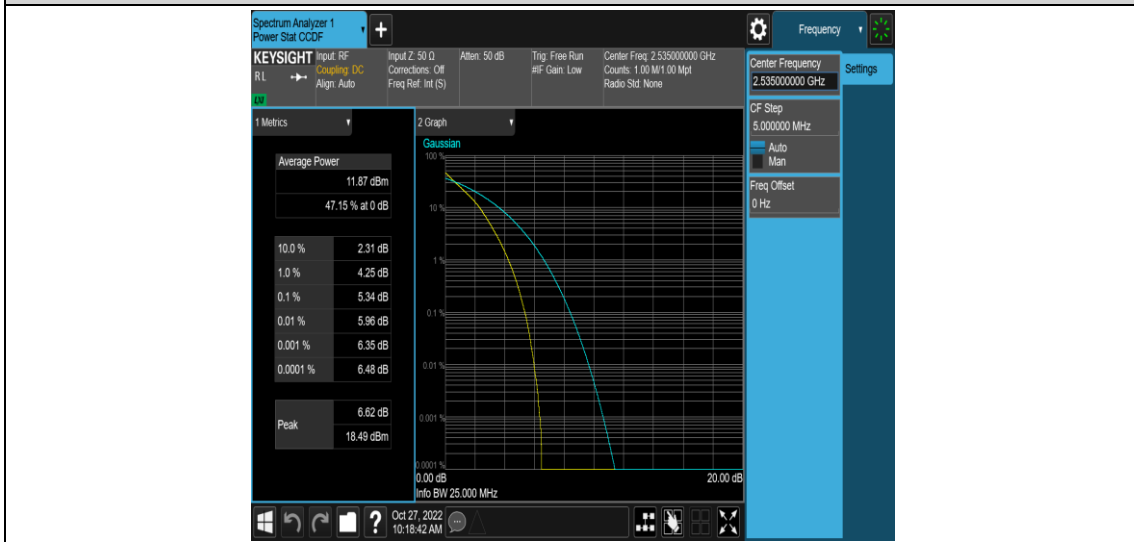

Band7-5MHz-QPSK-21100-25RB#0