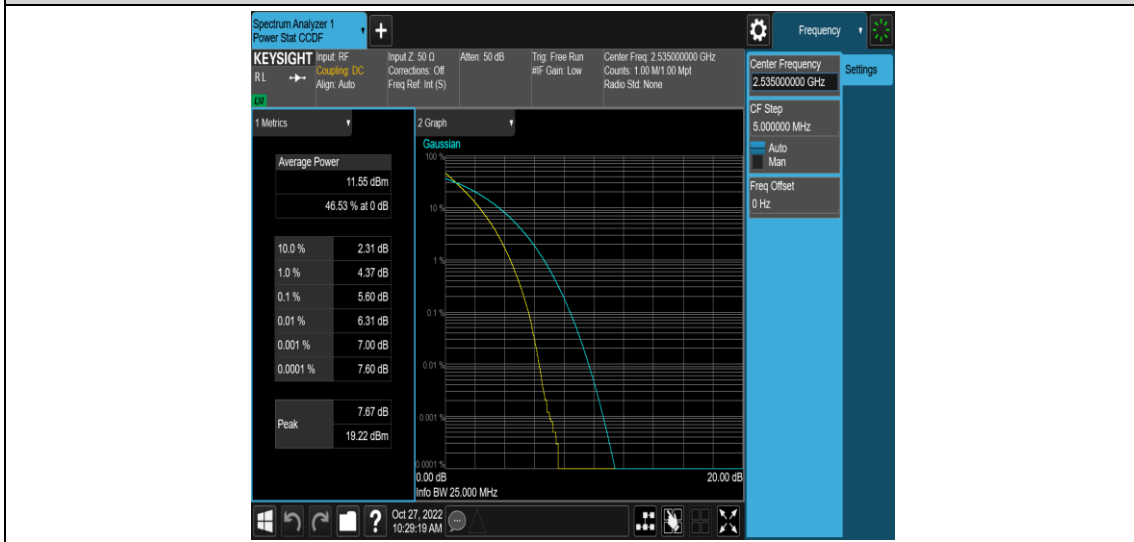

Band7-20MHz-QPSK-21100-100RB#0