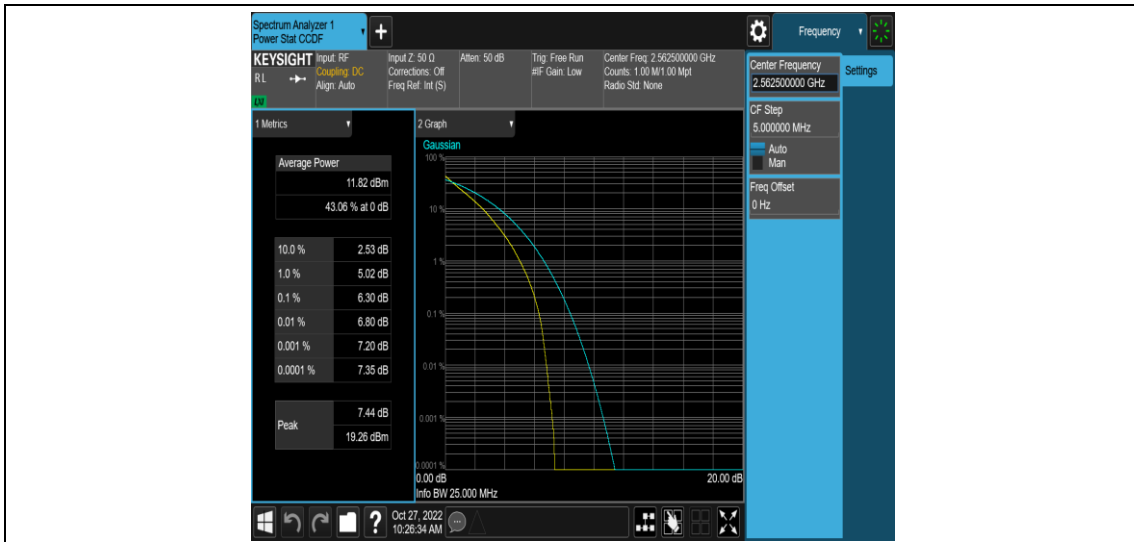

Band7-15MHz-QPSK-20825-75RB#0

Band7-15MHz-QPSK-21100-1RB#0

Band7-15MHz-QPSK-21100-75RB#0

Band7-15MHz-QPSK-21375-1RB#0

Band7-15MHz-QPSK-21375-75RB#0

Band7-15MHz-16QAM-20825-1RB#0

Band7-15MHz-16QAM-20825-75RB#0