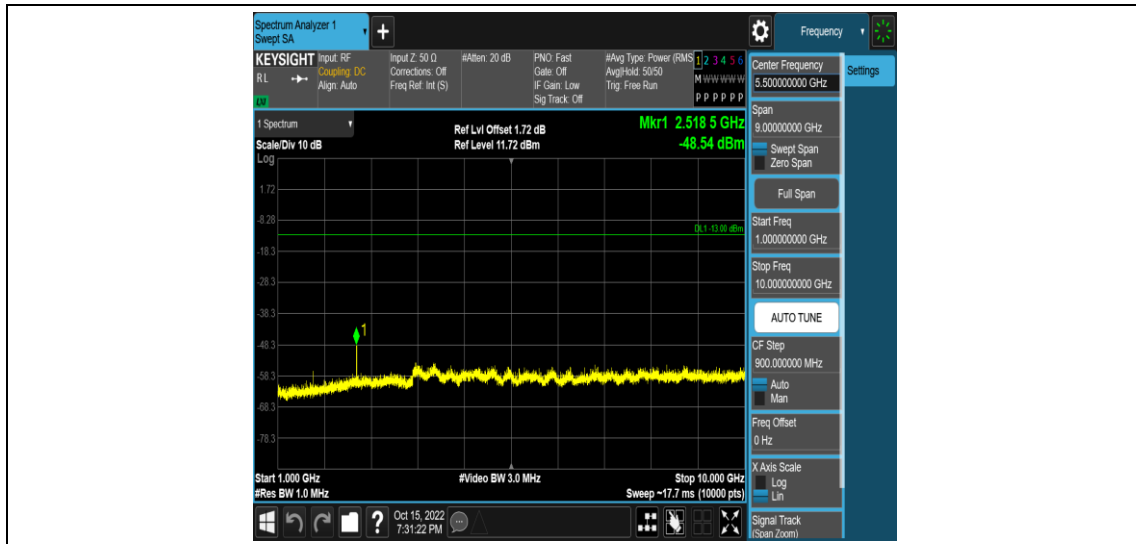

Band5-10MHz-16QAM-20600-1RB#0-Range1:0.009~0.15MHz

Band5-10MHz-16QAM-20600-1RB#0-Range2:0.15~30MHz

Band5-10MHz-16QAM-20600-1RB#0-Range3:30~1000MHz

Band5-10MHz-16QAM-20600-1RB#0-Range4:1000~10000MHz

## Appendix F: Frequency Stability