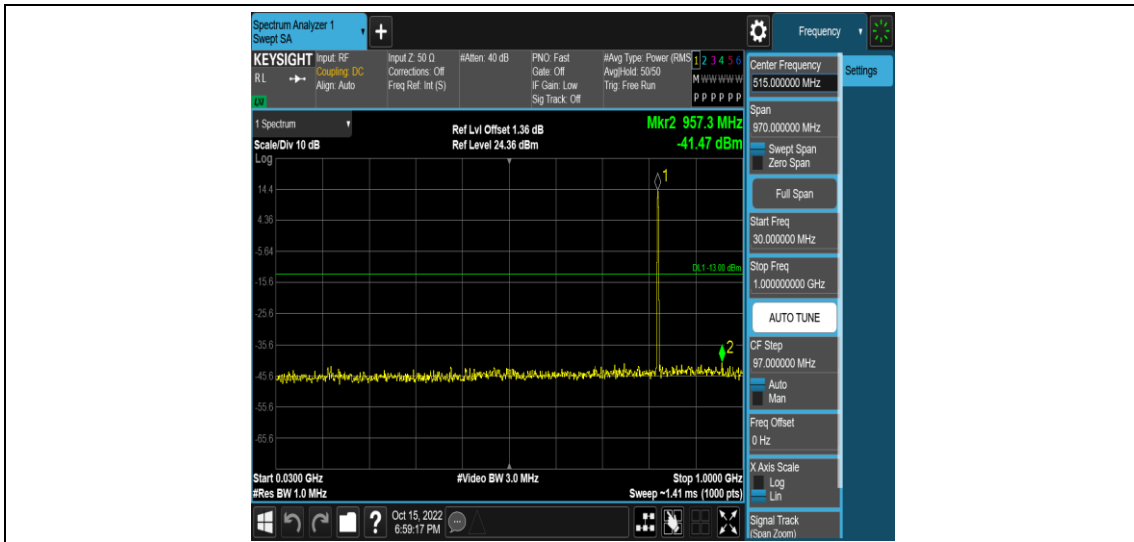

Band5-1.4MHz-16QAM-20407-1RB#0-Range3:30~1000MHz