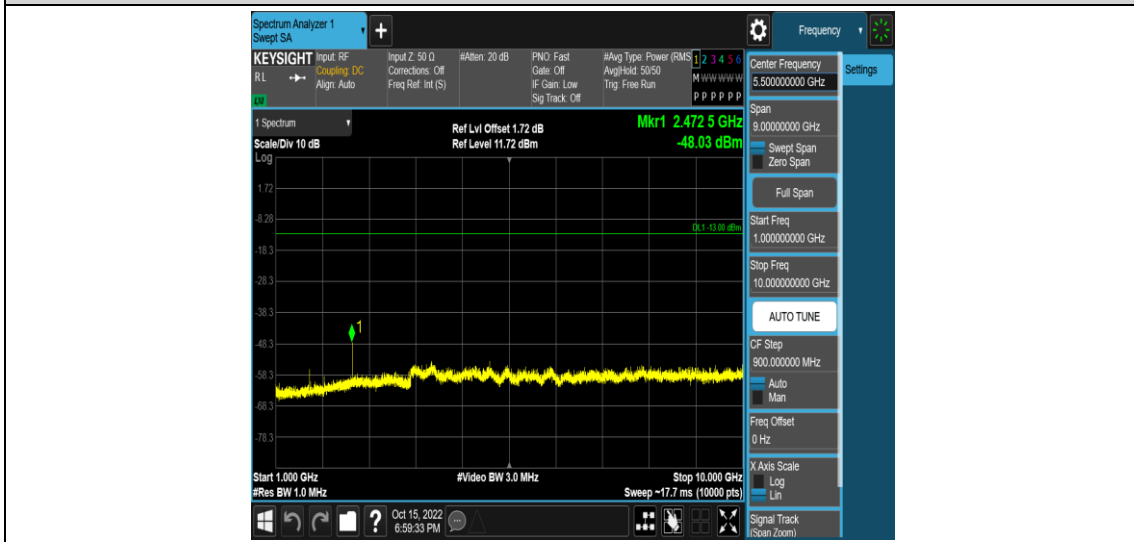

Band5-1.4MHz-QPSK-20643-1RB#0-Range2:0.15~30MHz

Band5-1.4MHz-QPSK-20643-1RB#0-Range3:30~1000MHz

Band5-1.4MHz-QPSK-20643-1RB#0-Range4:1000~10000MHz

Band5-1.4MHz-16QAM-20407-1RB#0-Range1:0.009~0.15MHz

Band5-1.4MHz-16QAM-20407-1RB#0-Range2:0.15~30MHz

Band5-1.4MHz-16QAM-20407-1RB#0-Range3:30~1000MHz

Band5-1.4MHz-16QAM-20407-1RB#0-Range4:1000~10000MHz

Band5-1.4MHz-16QAM-20525-1RB#0-Range1:0.009~0.15MHz

Band5-1.4MHz-16QAM-20525-1RB#0-Range2:0.15~30MHz

Band5-1.4MHz-16QAM-20525-1RB#0-Range3:30~1000MHz