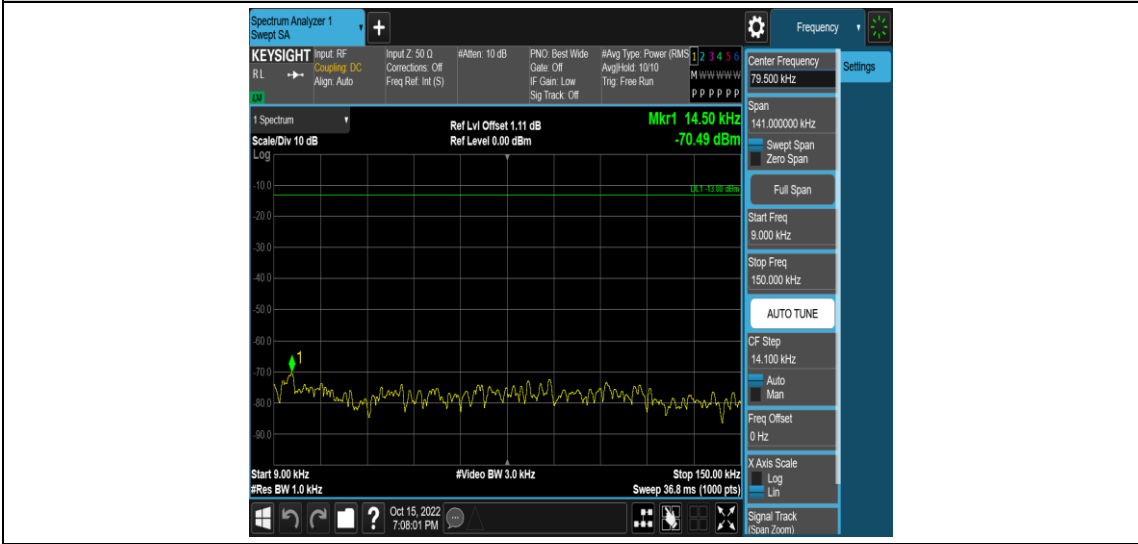

Band5-3MHz-QPSK-20415-1RB#0-Range1:0.009~0.15MHz