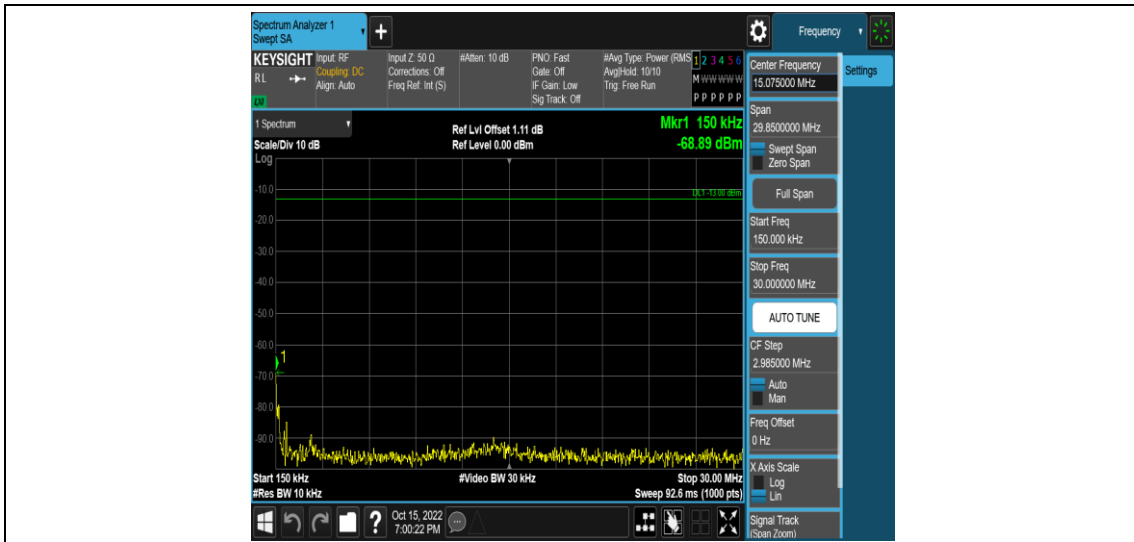

Band5-1.4MHz-16QAM-20407-1RB#0-Range3:30~1000MHz

Band5-1.4MHz-16QAM-20407-1RB#0-Range4:1000~10000MHz

Band5-1.4MHz-16QAM-20525-1RB#0-Range1:0.009~0.15MHz

Band5-1.4MHz-16QAM-20525-1RB#0-Range2:0.15~30MHz

Band5-1.4MHz-16QAM-20525-1RB#0-Range3:30~1000MHz

Band5-1.4MHz-16QAM-20525-1RB#0-Range4:1000~10000MHz

Band5-1.4MHz-16QAM-20643-1RB#0-Range1:0.009~0.15MHz

Band5-1.4MHz-16QAM-20643-1RB#0-Range2:0.15~30MHz

Band5-1.4MHz-16QAM-20643-1RB#0-Range3:30~1000MHz

Band5-1.4MHz-16QAM-20643-1RB#0-Range4:1000~10000MHz