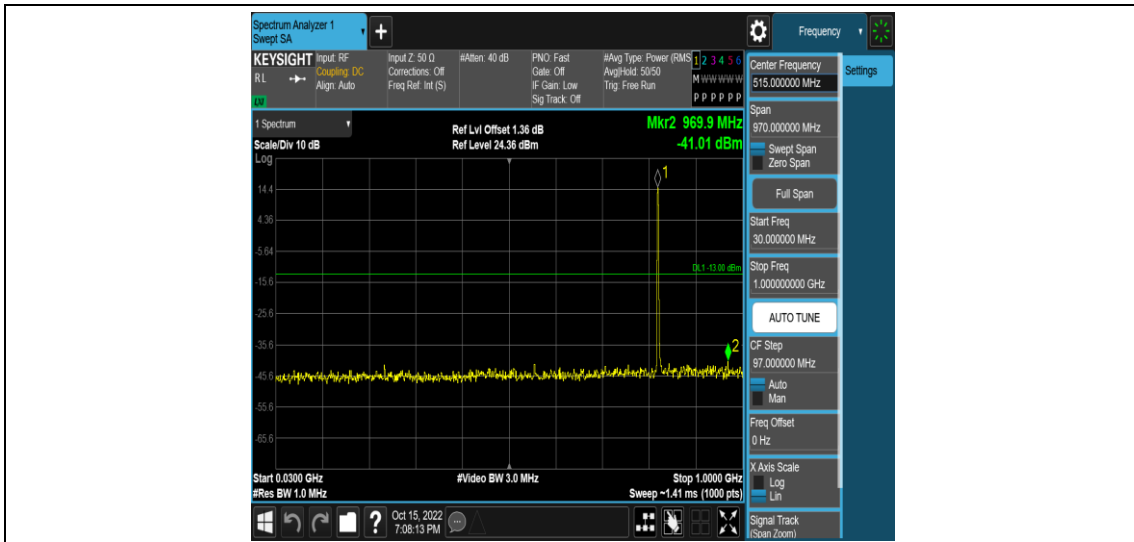

Band5-3MHz-QPSK-20415-1RB#0-Range3:30~1000MHz