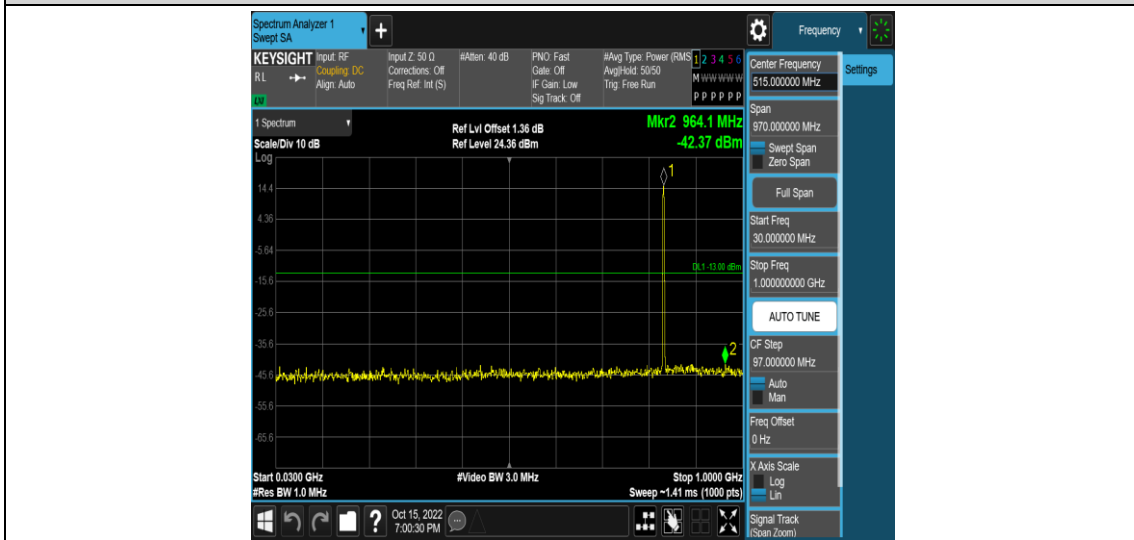

Band5-1.4MHz-16QAM-20407-1RB#0-Range3:30~1000MHz

Band5-1.4MHz-16QAM-20407-1RB#0-Range4:1000~10000MHz

Band5-1.4MHz-16QAM-20525-1RB#0-Range1:0.009~0.15MHz

Band5-1.4MHz-16QAM-20525-1RB#0-Range2:0.15~30MHz

Band5-1.4MHz-16QAM-20525-1RB#0-Range3:30~1000MHz