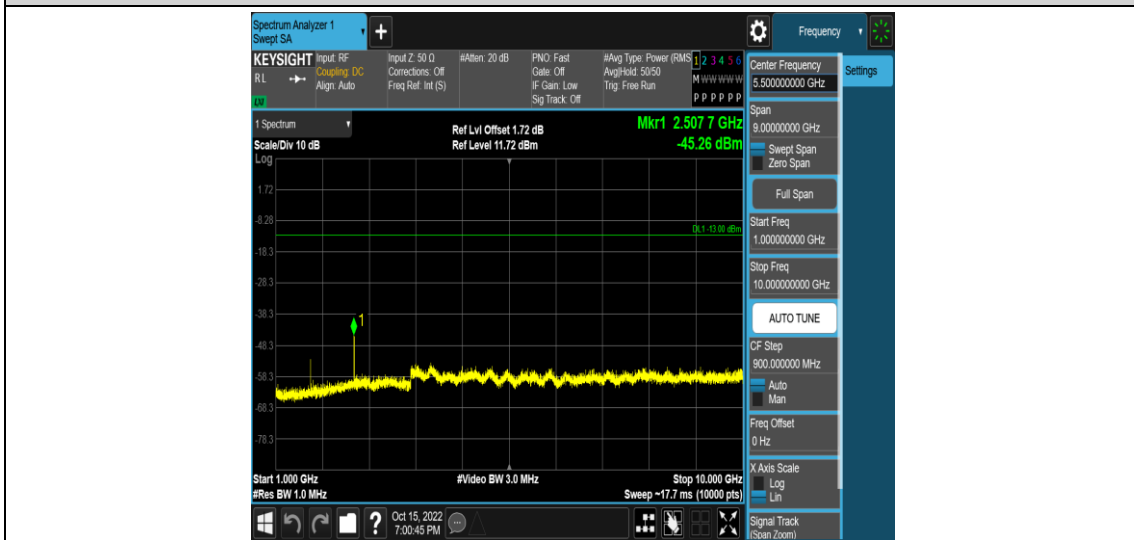

Band5-1.4MHz-16QAM-20525-1RB#0-Range4:1000~10000MHz