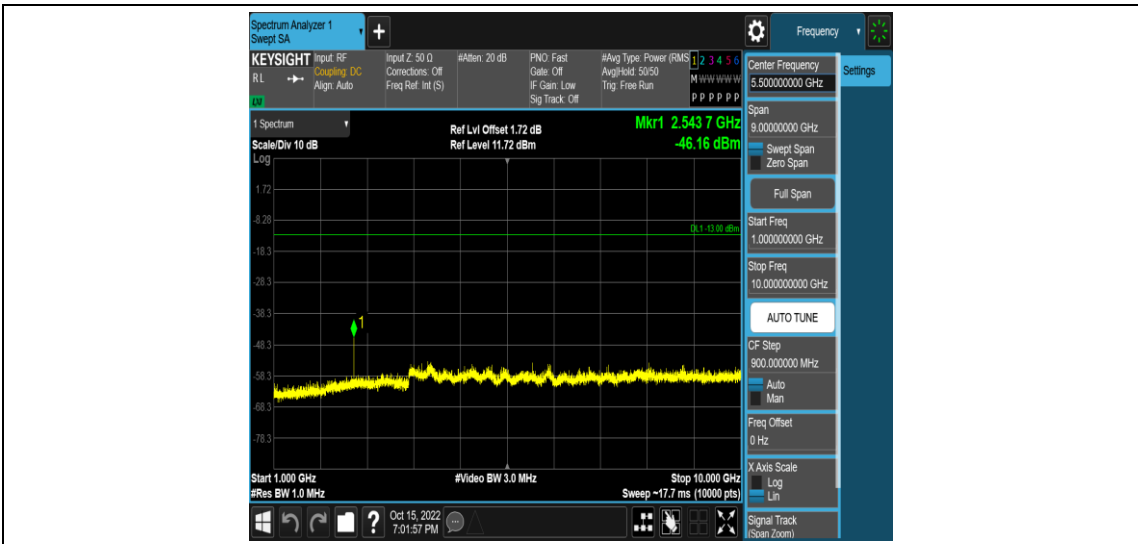

Band5-1.4MHz-16QAM-20525-1RB#0-Range4:1000~10000MHz

Band5-1.4MHz-16QAM-20643-1RB#0-Range1:0.009~0.15MHz

Band5-1.4MHz-16QAM-20643-1RB#0-Range2:0.15~30MHz

Band5-1.4MHz-16QAM-20643-1RB#0-Range3:30~1000MHz

Band5-1.4MHz-16QAM-20643-1RB#0-Range4:1000~10000MHz