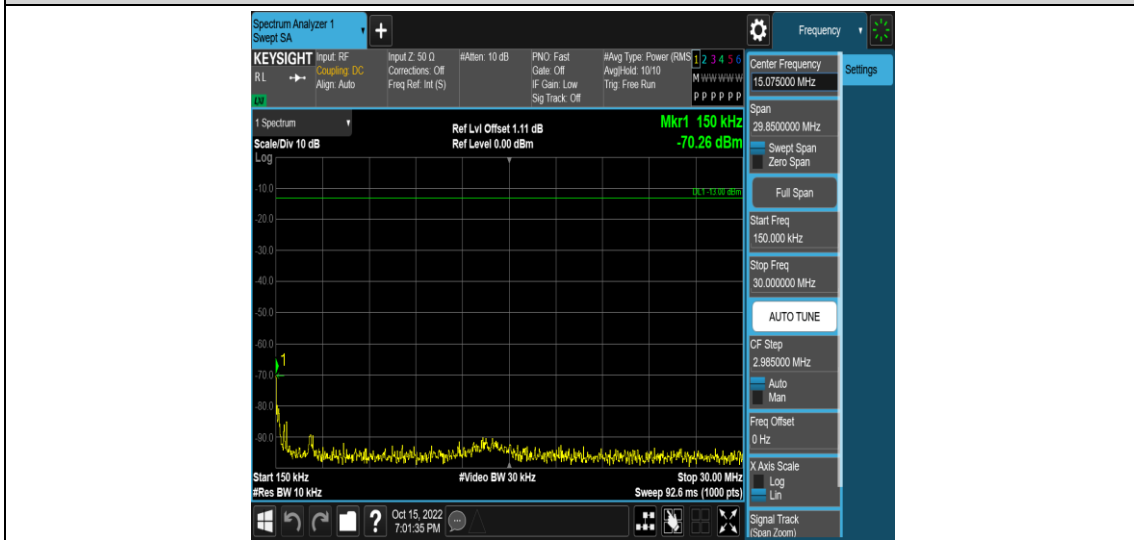

Band5-1.4MHz-16QAM-20407-1RB#0-Range3:30~1000MHz

Band5-1.4MHz-16QAM-20407-1RB#0-Range4:1000~10000MHz

Band5-1.4MHz-16QAM-20525-1RB#0-Range1:0.009~0.15MHz

Band5-1.4MHz-16QAM-20525-1RB#0-Range2:0.15~30MHz

Band5-1.4MHz-16QAM-20525-1RB#0-Range3:30~1000MHz

Band5-1.4MHz-16QAM-20525-1RB#0-Range4:1000~10000MHz

Band5-1.4MHz-16QAM-20643-1RB#0-Range1:0.009~0.15MHz

Band5-1.4MHz-16QAM-20643-1RB#0-Range2:0.15~30MHz

Band5-1.4MHz-16QAM-20643-1RB#0-Range3:30~1000MHz

Band5-1.4MHz-16QAM-20643-1RB#0-Range4:1000~10000MHz