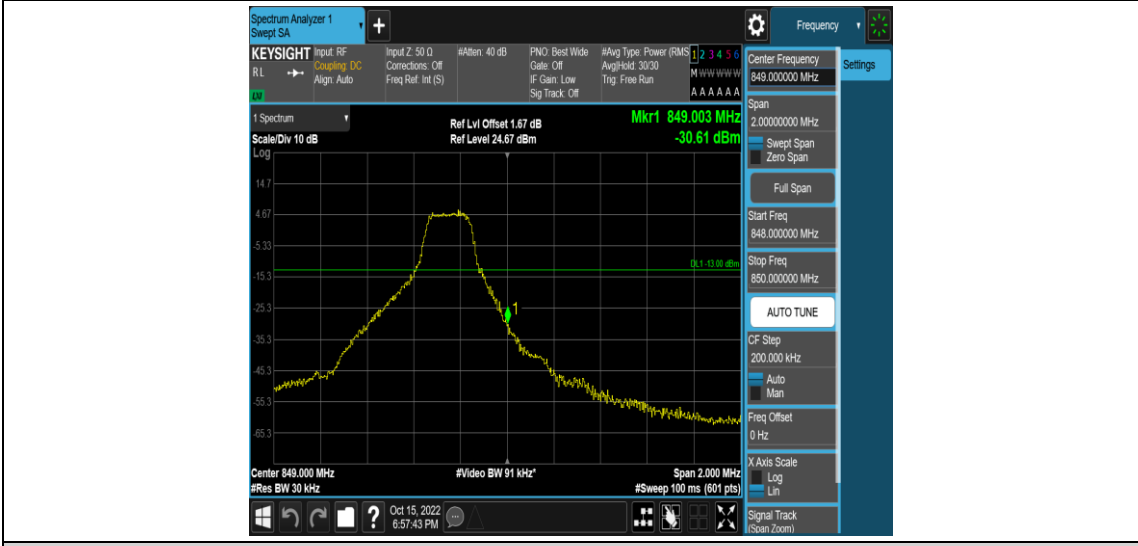

Test Graphs

Band5-1.4MHz-QPSK-20643-1RB#0

Band5-1.4MHz-QPSK-20643-1RB#5

Band5-1.4MHz-QPSK-20643-6RB#0

Band5-1.4MHz-16QAM-20407-1RB#0

Band5-1.4MHz-16QAM-20407-1RB#5

Band5-1.4MHz-16QAM-20407-6RB#0

Band5-1.4MHz-16QAM-20643-1RB#0