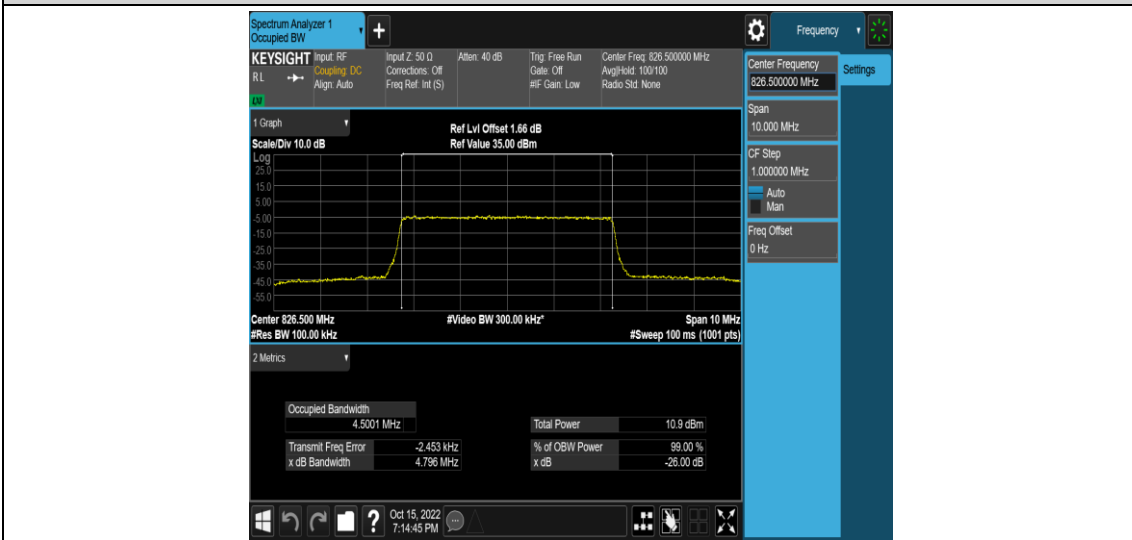

Band5-5MHz-QPSK-20425-25RB#0

Band5-5MHz-QPSK-20525-25RB#0

Band5-5MHz-QPSK-20625-25RB#0

Band5-5MHz-16QAM-20425-25RB#0

Band5-5MHz-16QAM-20525-25RB#0

Band5-5MHz-16QAM-20625-25RB#0

Band5-10MHz-QPSK-20450-50RB#0

Band5-10MHz-QPSK-20525-50RB#0

Band5-10MHz-QPSK-20600-50RB#0

Band5-10MHz-16QAM-20450-50RB#0

Band5-10MHz-16QAM-20525-50RB#0

Band5-10MHz-16QAM-20600-50RB#0

Appendix D: Band Edge

Test Result

Band	Bandwidth	Modulation	Channel	RB Configuration	Result(dBm)	Verdict
Band5	1.4MHz	QPSK	20407	1RB#0	-30.32	PASS
Band5	1.4MHz	QPSK	20407	1RB#5	-54.57	PASS
Band5	1.4MHz	QPSK	20407	6RB#0	-36.62	PASS
Band5	1.4MHz	QPSK	20643	1RB#0	-54.91	PASS
Band5	1.4MHz	QPSK	20643	1RB#5	-30.61	PASS
Band5	1.4MHz	QPSK	20643	6RB#0	-37.14	PASS
Band5	1.4MHz	16QAM	20407	1RB#0	-31.32	PASS
Band5	1.4MHz	16QAM	20407	1RB#5	-54.43	PASS
Band5	1.4MHz	16QAM	20407	6RB#0	-37.84	PASS
Band5	1.4MHz	16QAM	20643	1RB#0	-55.19	PASS
Band5	1.4MHz	16QAM	20643	1RB#5	-31.68	PASS
Band5	1.4MHz	16QAM	20643	6RB#0	-37.96	PASS
Band5	3MHz	QPSK	20415	1RB#0	-28.29	PASS
Band5	3MHz	QPSK	20415	1RB#14	-44.79	PASS
Band5	3MHz	QPSK	20415	15RB#0	-38.81	PASS
Band5	3MHz	QPSK	20635	1RB#0	-57.62	PASS
Band5	3MHz	QPSK	20635	1RB#14	-27.29	PASS
Band5	3MHz	QPSK	20635	15RB#0	-38.97	PASS
Band5	3MHz	16QAM	20415	1RB#0	-28.61	PASS
Band5	3MHz	16QAM	20415	1RB#14	-57.45	PASS
Band5	3MHz	16QAM	20415	15RB#0	-40.22	PASS
Band5	3MHz	16QAM	20635	1RB#0	-54.16	PASS
Band5	3MHz	16QAM	20635	1RB#14	-29.49	PASS
Band5	3MHz	16QAM	20635	15RB#0	-40.97	PASS
Band5	5MHz	QPSK	20425	1RB#0	-24.96	PASS
Band5	5MHz	QPSK	20425	1RB#24	-46.80	PASS
Band5	5MHz	QPSK	20425	25RB#0	-36.60	PASS
Band5	5MHz	QPSK	20625	1RB#0	-55.15	PASS
Band5	5MHz	QPSK	20625	1RB#24	-26.42	PASS
Band5	5MHz	QPSK	20625	25RB#0	-37.55	PASS
Band5	5MHz	16QAM	20425	1RB#0	-25.95	PASS
Band5	5MHz	16QAM	20425	1RB#24	-55.36	PASS
Band5	5MHz	16QAM	20425	25RB#0	-38.06	PASS
Band5	5MHz	16QAM	20625	1RB#0	-55.84	PASS
Band5	5MHz	16QAM	20625	1RB#24	-26.25	PASS