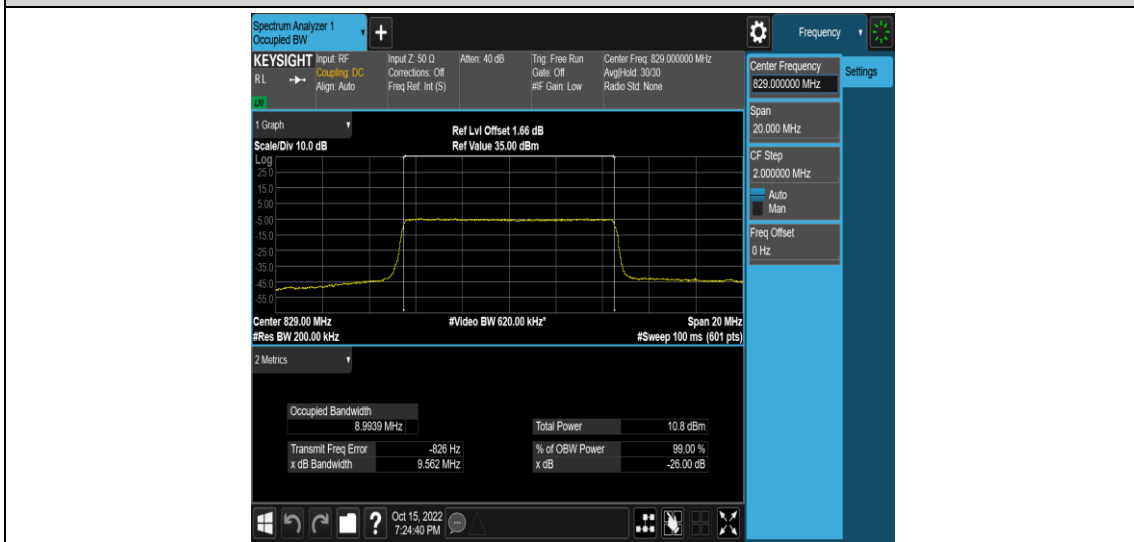

Band5-5MHz-QPSK-20425-25RB#0

Band5-5MHz-QPSK-20525-25RB#0

Band5-5MHz-QPSK-20625-25RB#0

Band5-5MHz-16QAM-20425-25RB#0

Band5-5MHz-16QAM-20525-25RB#0

Band5-5MHz-16QAM-20625-25RB#0

Band5-10MHz-QPSK-20450-50RB#0

Band5-10MHz-QPSK-20525-50RB#0

Band5-10MHz-QPSK-20600-50RB#0

Band5-10MHz-16QAM-20450-50RB#0

Band5-10MHz-16QAM-20525-50RB#0

Band5-10MHz-16QAM-20600-50RB#0

Appendix D: Band Edge

Test Result

Band	Bandwidth	Modulation	Channel	RB Configuration	Result(dBm)	Verdict
Band5	1.4MHz	QPSK	20407	1RB#0	-30.32	PASS
Band5	1.4MHz	QPSK	20407	1RB#5	-54.57	PASS
Band5	1.4MHz	QPSK	20407	6RB#0	-36.62	PASS
Band5	1.4MHz	QPSK	20643	1RB#0	-54.91	PASS
Band5	1.4MHz	QPSK	20643	1RB#5	-30.61	PASS
Band5	1.4MHz	QPSK	20643	6RB#0	-37.14	PASS
Band5	1.4MHz	16QAM	20407	1RB#0	-31.32	PASS
Band5	1.4MHz	16QAM	20407	1RB#5	-54.43	PASS
Band5	1.4MHz	16QAM	20407	6RB#0	-37.84	PASS
Band5	1.4MHz	16QAM	20643	1RB#0	-55.19	PASS
Band5	1.4MHz	16QAM	20643	1RB#5	-31.68	PASS
Band5	1.4MHz	16QAM	20643	6RB#0	-37.96	PASS
Band5	3MHz	QPSK	20415	1RB#0	-28.29	PASS
Band5	3MHz	QPSK	20415	1RB#14	-44.79	PASS
Band5	3MHz	QPSK	20415	15RB#0	-38.81	PASS
Band5	3MHz	QPSK	20635	1RB#0	-57.62	PASS
Band5	3MHz	QPSK	20635	1RB#14	-27.29	PASS
Band5	3MHz	QPSK	20635	15RB#0	-38.97	PASS
Band5	3MHz	16QAM	20415	1RB#0	-28.61	PASS
Band5	3MHz	16QAM	20415	1RB#14	-57.45	PASS
Band5	3MHz	16QAM	20415	15RB#0	-40.22	PASS
Band5	3MHz	16QAM	20635	1RB#0	-54.16	PASS
Band5	3MHz	16QAM	20635	1RB#14	-29.49	PASS
Band5	3MHz	16QAM	20635	15RB#0	-40.97	PASS
Band5	5MHz	QPSK	20425	1RB#0	-24.96	PASS
Band5	5MHz	QPSK	20425	1RB#24	-46.80	PASS
Band5	5MHz	QPSK	20425	25RB#0	-36.60	PASS
Band5	5MHz	QPSK	20625	1RB#0	-55.15	PASS
Band5	5MHz	QPSK	20625	1RB#24	-26.42	PASS
Band5	5MHz	QPSK	20625	25RB#0	-37.55	PASS
Band5	5MHz	16QAM	20425	1RB#0	-25.95	PASS
Band5	5MHz	16QAM	20425	1RB#24	-55.36	PASS
Band5	5MHz	16QAM	20425	25RB#0	-38.06	PASS
Band5	5MHz	16QAM	20625	1RB#0	-55.84	PASS
Band5	5MHz	16QAM	20625	1RB#24	-26.25	PASS