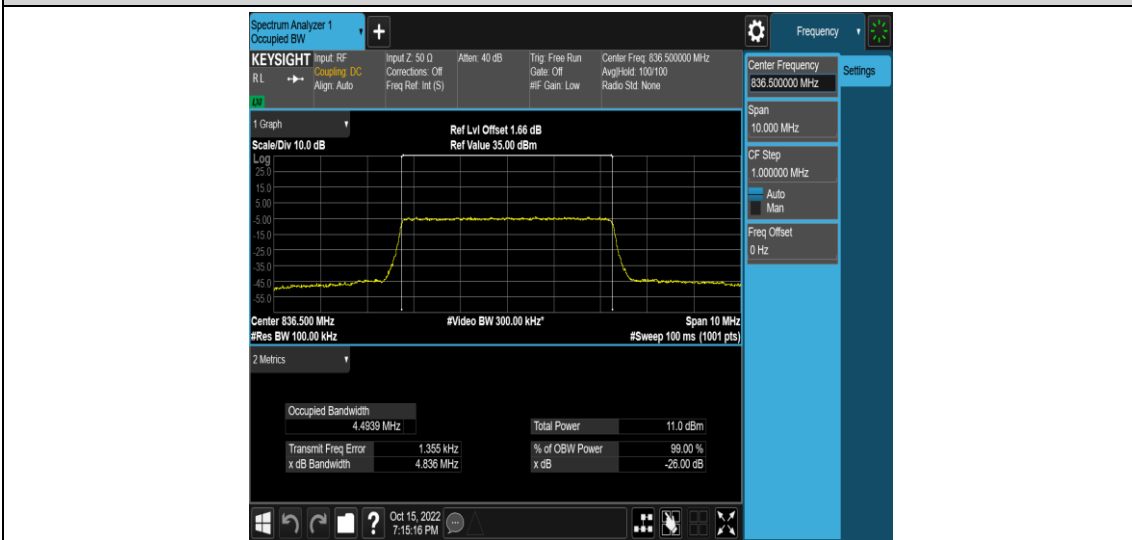

Band5-5MHz-QPSK-20425-25RB#0

Band5-5MHz-QPSK-20525-25RB#0

Band5-5MHz-QPSK-20625-25RB#0

Band5-5MHz-16QAM-20425-25RB#0

Band5-5MHz-16QAM-20525-25RB#0

Band5-5MHz-16QAM-20625-25RB#0

Band5-10MHz-QPSK-20450-50RB#0

Band5-10MHz-QPSK-20525-50RB#0

Band5-10MHz-QPSK-20600-50RB#0

Band5-10MHz-16QAM-20450-50RB#0

Band5-10MHz-16QAM-20525-50RB#0

Band5-10MHz-16QAM-20600-50RB#0

Appendix D: Band Edge

Test Result

Band	Bandwidth	Modulation	Channel	RB Configuration	Result(dBm)	Verdict
Band5	1.4MHz	QPSK	20407	1RB#0	-30.32	PASS
Band5	1.4MHz	QPSK	20407	1RB#5	-54.57	PASS
Band5	1.4MHz	QPSK	20407	6RB#0	-36.62	PASS
Band5	1.4MHz	QPSK	20643	1RB#0	-54.91	PASS
Band5	1.4MHz	QPSK	20643	1RB#5	-30.61	PASS
Band5	1.4MHz	QPSK	20643	6RB#0	-37.14	PASS
Band5	1.4MHz	16QAM	20407	1RB#0	-31.32	PASS
Band5	1.4MHz	16QAM	20407	1RB#5	-54.43	PASS
Band5	1.4MHz	16QAM	20407	6RB#0	-37.84	PASS
Band5	1.4MHz	16QAM	20643	1RB#0	-55.19	PASS
Band5	1.4MHz	16QAM	20643	1RB#5	-31.68	PASS
Band5	1.4MHz	16QAM	20643	6RB#0	-37.96	PASS
Band5	3MHz	QPSK	20415	1RB#0	-28.29	PASS
Band5	3MHz	QPSK	20415	1RB#14	-44.79	PASS
Band5	3MHz	QPSK	20415	15RB#0	-38.81	PASS
Band5	3MHz	QPSK	20635	1RB#0	-57.62	PASS
Band5	3MHz	QPSK	20635	1RB#14	-27.29	PASS
Band5	3MHz	QPSK	20635	15RB#0	-38.97	PASS
Band5	3MHz	16QAM	20415	1RB#0	-28.61	PASS
Band5	3MHz	16QAM	20415	1RB#14	-57.45	PASS
Band5	3MHz	16QAM	20415	15RB#0	-40.22	PASS
Band5	3MHz	16QAM	20635	1RB#0	-54.16	PASS
Band5	3MHz	16QAM	20635	1RB#14	-29.49	PASS
Band5	3MHz	16QAM	20635	15RB#0	-40.97	PASS
Band5	5MHz	QPSK	20425	1RB#0	-24.96	PASS
Band5	5MHz	QPSK	20425	1RB#24	-46.80	PASS
Band5	5MHz	QPSK	20425	25RB#0	-36.60	PASS
Band5	5MHz	QPSK	20625	1RB#0	-55.15	PASS
Band5	5MHz	QPSK	20625	1RB#24	-26.42	PASS
Band5	5MHz	QPSK	20625	25RB#0	-37.55	PASS
Band5	5MHz	16QAM	20425	1RB#0	-25.95	PASS
Band5	5MHz	16QAM	20425	1RB#24	-55.36	PASS
Band5	5MHz	16QAM	20425	25RB#0	-38.06	PASS
Band5	5MHz	16QAM	20625	1RB#0	-55.84	PASS
Band5	5MHz	16QAM	20625	1RB#24	-26.25	PASS