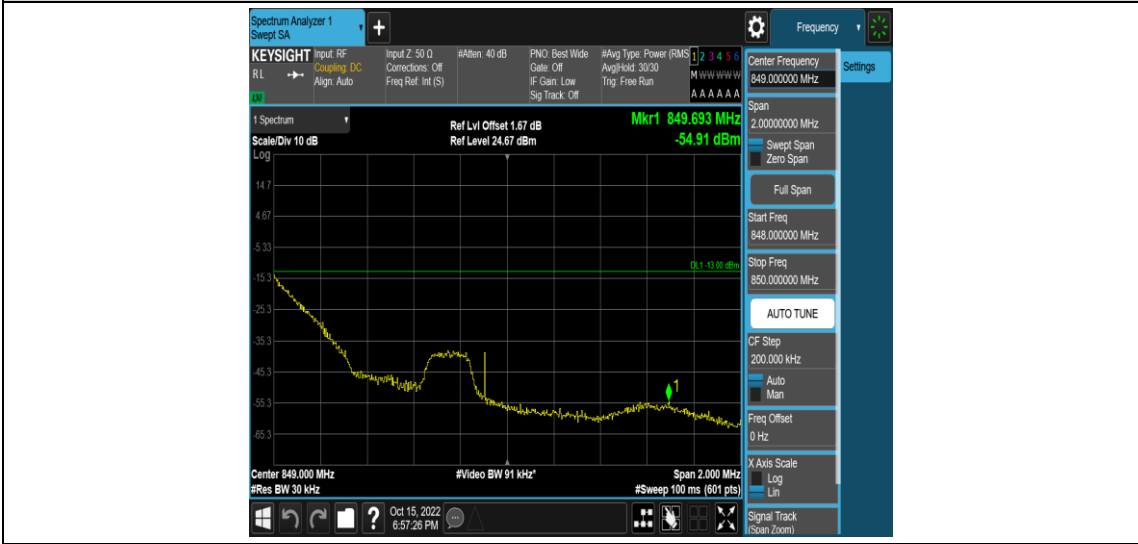

Band5-1.4MHz-QPSK-20643-1RB#0