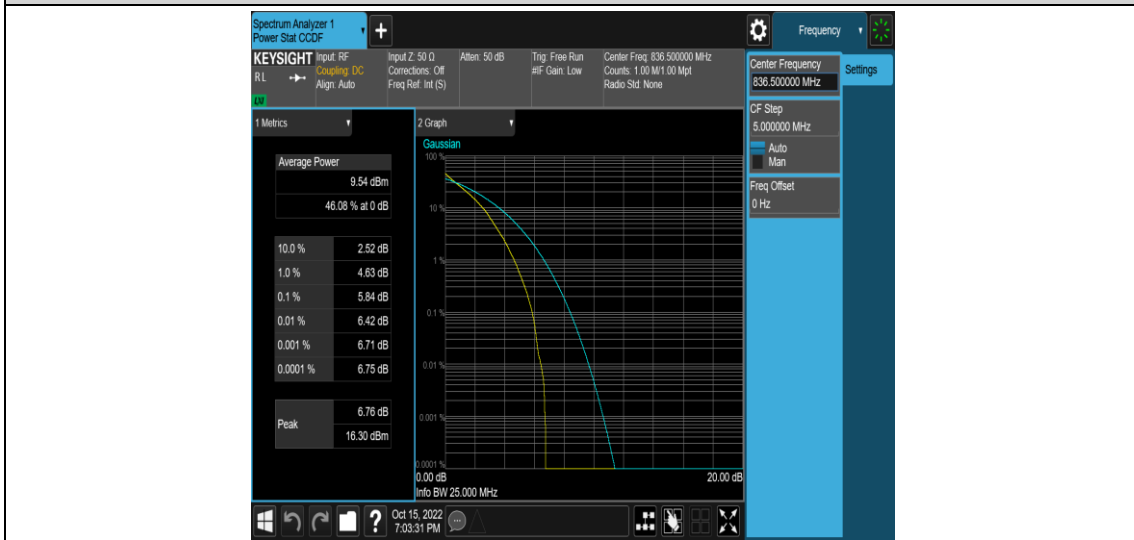

Band5-1.4MHz-QPSK-20525-6RB#0

Band5-1.4MHz-QPSK-20643-1RB#0