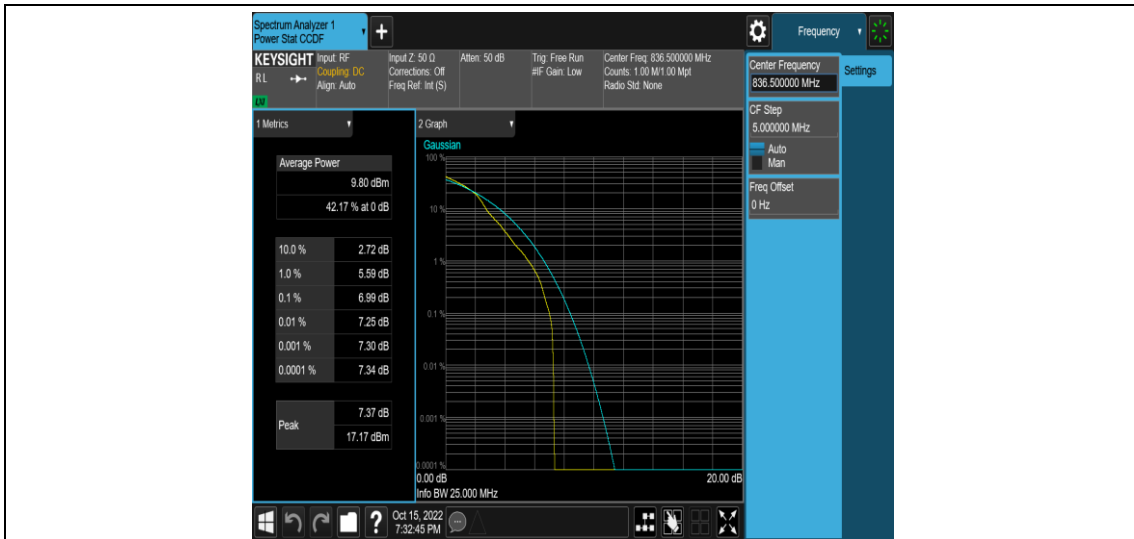

Band5-10MHz-16QAM-20450-1RB#0

Band5-10MHz-16QAM-20450-50RB#0

Band5-10MHz-16QAM-20525-1RB#0

Appendix C: 26dB Bandwidth and Occupied Bandwidth

Test Result

Band	Bandwidth	Modulation	Channel	RB Configuration	Occupied Bandwidth (MHz)	26dB Bandwidth (MHz)	Verdict
Band5	1.4MHz	QPSK	20407	6RB#0	1.0915	1.247	PASS
Band5	1.4MHz	QPSK	20525	6RB#0	1.0883	1.259	PASS
Band5	1.4MHz	QPSK	20643	6RB#0	1.0878	1.240	PASS
Band5	1.4MHz	16QAM	20407	6RB#0	1.0908	1.254	PASS
Band5	1.4MHz	16QAM	20525	6RB#0	1.0857	1.233	PASS
Band5	1.4MHz	16QAM	20643	6RB#0	1.0899	1.265	PASS
Band5	3MHz	QPSK	20415	15RB#0	2.6896	2.846	PASS
Band5	3MHz	QPSK	20525	15RB#0	2.6886	2.859	PASS
Band5	3MHz	QPSK	20635	15RB#0	2.6948	2.854	PASS
Band5	3MHz	16QAM	20415	15RB#0	2.6883	2.841	PASS
Band5	3MHz	16QAM	20525	15RB#0	2.6856	2.855	PASS
Band5	3MHz	16QAM	20635	15RB#0	2.6931	2.845	PASS
Band5	5MHz	QPSK	20425	25RB#0	4.4996	4.837	PASS
Band5	5MHz	QPSK	20525	25RB#0	4.4967	4.792	PASS
Band5	5MHz	QPSK	20625	25RB#0	4.5093	4.804	PASS
Band5	5MHz	16QAM	20425	25RB#0	4.5001	4.796	PASS
Band5	5MHz	16QAM	20525	25RB#0	4.4939	4.836	PASS
Band5	5MHz	16QAM	20625	25RB#0	4.5084	4.799	PASS
Band5	10MHz	QPSK	20450	50RB#0	8.9939	9.562	PASS
Band5	10MHz	QPSK	20525	50RB#0	8.9690	9.499	PASS
Band5	10MHz	QPSK	20600	50RB#0	8.9888	9.516	PASS
Band5	10MHz	16QAM	20450	50RB#0	8.9869	9.495	PASS
Band5	10MHz	16QAM	20525	50RB#0	8.9612	9.492	PASS
Band5	10MHz	16QAM	20600	50RB#0	8.9866	9.512	PASS