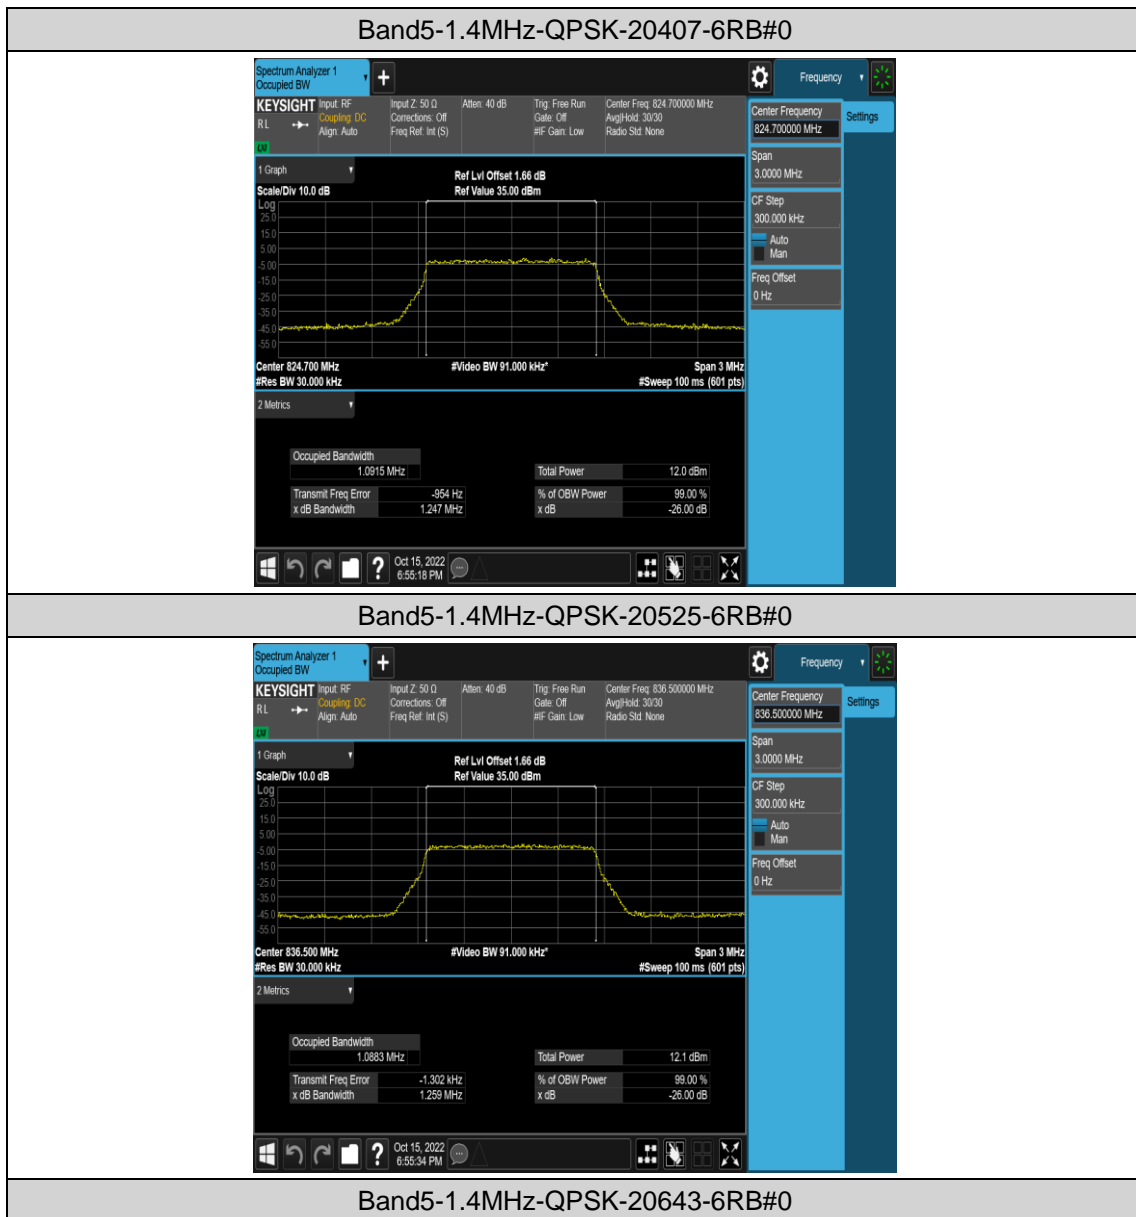

Band5-10MHz-16QAM-20450-1RB#0

Band5-10MHz-16QAM-20450-50RB#0

Band5-10MHz-16QAM-20525-1RB#0

Appendix C: 26dB Bandwidth and Occupied Bandwidth

Test Result

Band	Bandwidth	Modulation	Channel	RB Configuration	Occupied Bandwidth (MHz)	26dB Bandwidth (MHz)	Verdict
Band5	1.4MHz	QPSK	20407	6RB#0	1.0915	1.247	PASS
Band5	1.4MHz	QPSK	20525	6RB#0	1.0883	1.259	PASS
Band5	1.4MHz	QPSK	20643	6RB#0	1.0878	1.240	PASS
Band5	1.4MHz	16QAM	20407	6RB#0	1.0908	1.254	PASS
Band5	1.4MHz	16QAM	20525	6RB#0	1.0857	1.233	PASS
Band5	1.4MHz	16QAM	20643	6RB#0	1.0899	1.265	PASS
Band5	3MHz	QPSK	20415	15RB#0	2.6896	2.846	PASS
Band5	3MHz	QPSK	20525	15RB#0	2.6886	2.859	PASS
Band5	3MHz	QPSK	20635	15RB#0	2.6948	2.854	PASS
Band5	3MHz	16QAM	20415	15RB#0	2.6883	2.841	PASS
Band5	3MHz	16QAM	20525	15RB#0	2.6856	2.855	PASS
Band5	3MHz	16QAM	20635	15RB#0	2.6931	2.845	PASS
Band5	5MHz	QPSK	20425	25RB#0	4.4996	4.837	PASS
Band5	5MHz	QPSK	20525	25RB#0	4.4967	4.792	PASS
Band5	5MHz	QPSK	20625	25RB#0	4.5093	4.804	PASS
Band5	5MHz	16QAM	20425	25RB#0	4.5001	4.796	PASS
Band5	5MHz	16QAM	20525	25RB#0	4.4939	4.836	PASS
Band5	5MHz	16QAM	20625	25RB#0	4.5084	4.799	PASS
Band5	10MHz	QPSK	20450	50RB#0	8.9939	9.562	PASS
Band5	10MHz	QPSK	20525	50RB#0	8.9690	9.499	PASS
Band5	10MHz	QPSK	20600	50RB#0	8.9888	9.516	PASS
Band5	10MHz	16QAM	20450	50RB#0	8.9869	9.495	PASS
Band5	10MHz	16QAM	20525	50RB#0	8.9612	9.492	PASS
Band5	10MHz	16QAM	20600	50RB#0	8.9866	9.512	PASS

Test Graphs

Band5-1.4MHz-16QAM-20407-6RB#0

Band5-1.4MHz-16QAM-20525-6RB#0

Band5-1.4MHz-16QAM-20643-6RB#0

Band5-3MHz-QPSK-20415-15RB#0

Band5-3MHz-QPSK-20525-15RB#0

Band5-3MHz-QPSK-20635-15RB#0

Band5-3MHz-16QAM-20415-15RB#0