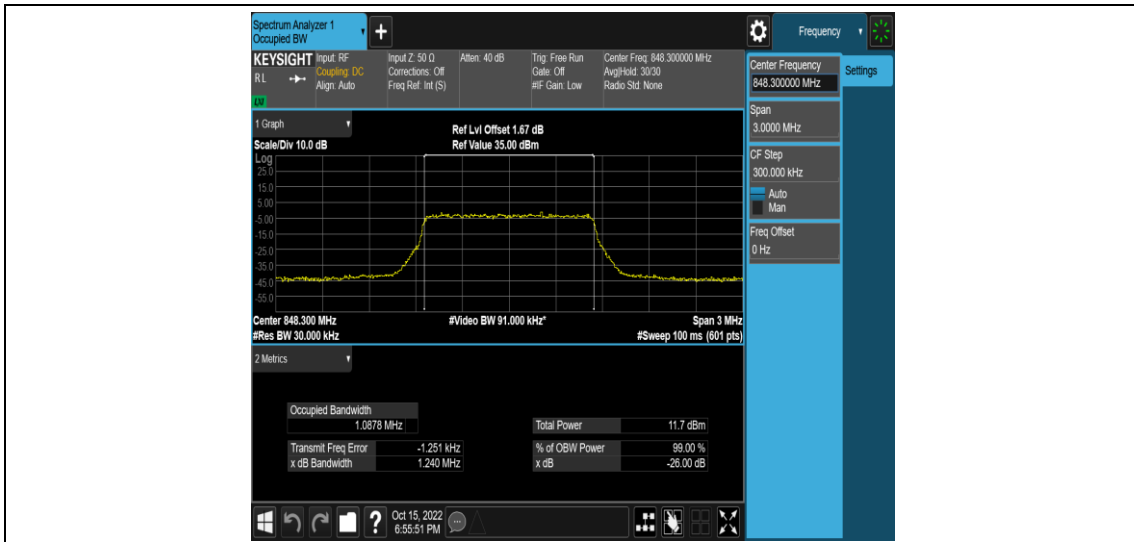

Band5-1.4MHz-16QAM-20407-6RB#0