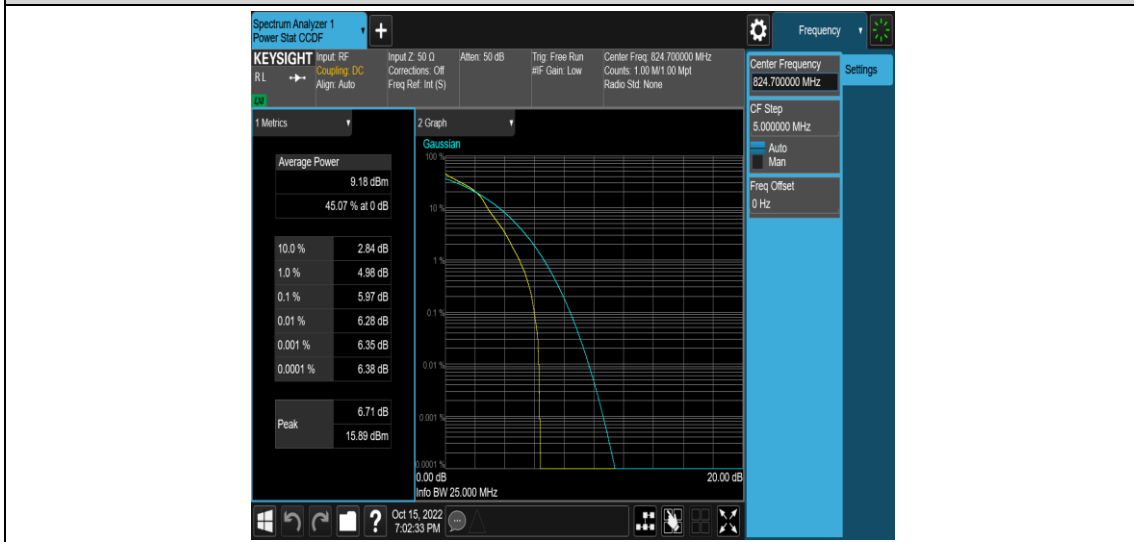

Test Graphs

Band5-1.4MHz-QPSK-20525-6RB#0

Band5-1.4MHz-QPSK-20643-1RB#0

Band5-1.4MHz-QPSK-20643-6RB#0

Band5-1.4MHz-16QAM-20407-1RB#0

Band5-1.4MHz-16QAM-20407-6RB#0

Band5-1.4MHz-16QAM-20525-1RB#0

Band5-1.4MHz-16QAM-20525-6RB#0