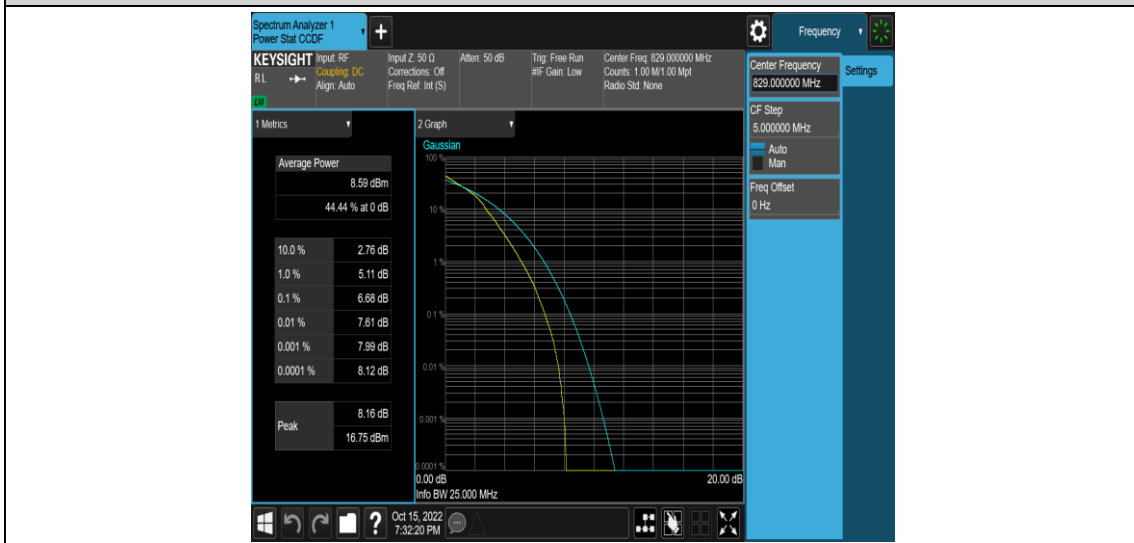

Band5-5MHz-16QAM-20625-1RB#0

Band5-5MHz-16QAM-20625-25RB#0

Band5-10MHz-QPSK-20450-1RB#0

Band5-10MHz-QPSK-20450-50RB#0

Band5-10MHz-QPSK-20525-1RB#0

Band5-10MHz-QPSK-20525-50RB#0

Band5-10MHz-QPSK-20600-1RB#0

Band5-10MHz-QPSK-20600-50RB#0

Band5-10MHz-16QAM-20450-1RB#0

Band5-10MHz-16QAM-20450-50RB#0

Band5-10MHz-16QAM-20525-1RB#0

Appendix C: 26dB Bandwidth and Occupied Bandwidth

Test Result

Band	Bandwidth	Modulation	Channel	RB Configuration	Occupied Bandwidth (MHz)	26dB Bandwidth (MHz)	Verdict
Band5	1.4MHz	QPSK	20407	6RB#0	1.0915	1.247	PASS
Band5	1.4MHz	QPSK	20525	6RB#0	1.0883	1.259	PASS
Band5	1.4MHz	QPSK	20643	6RB#0	1.0878	1.240	PASS
Band5	1.4MHz	16QAM	20407	6RB#0	1.0908	1.254	PASS
Band5	1.4MHz	16QAM	20525	6RB#0	1.0857	1.233	PASS
Band5	1.4MHz	16QAM	20643	6RB#0	1.0899	1.265	PASS
Band5	3MHz	QPSK	20415	15RB#0	2.6896	2.846	PASS
Band5	3MHz	QPSK	20525	15RB#0	2.6886	2.859	PASS
Band5	3MHz	QPSK	20635	15RB#0	2.6948	2.854	PASS
Band5	3MHz	16QAM	20415	15RB#0	2.6883	2.841	PASS
Band5	3MHz	16QAM	20525	15RB#0	2.6856	2.855	PASS
Band5	3MHz	16QAM	20635	15RB#0	2.6931	2.845	PASS
Band5	5MHz	QPSK	20425	25RB#0	4.4996	4.837	PASS
Band5	5MHz	QPSK	20525	25RB#0	4.4967	4.792	PASS
Band5	5MHz	QPSK	20625	25RB#0	4.5093	4.804	PASS
Band5	5MHz	16QAM	20425	25RB#0	4.5001	4.796	PASS
Band5	5MHz	16QAM	20525	25RB#0	4.4939	4.836	PASS
Band5	5MHz	16QAM	20625	25RB#0	4.5084	4.799	PASS
Band5	10MHz	QPSK	20450	50RB#0	8.9939	9.562	PASS
Band5	10MHz	QPSK	20525	50RB#0	8.9690	9.499	PASS
Band5	10MHz	QPSK	20600	50RB#0	8.9888	9.516	PASS
Band5	10MHz	16QAM	20450	50RB#0	8.9869	9.495	PASS
Band5	10MHz	16QAM	20525	50RB#0	8.9612	9.492	PASS
Band5	10MHz	16QAM	20600	50RB#0	8.9866	9.512	PASS