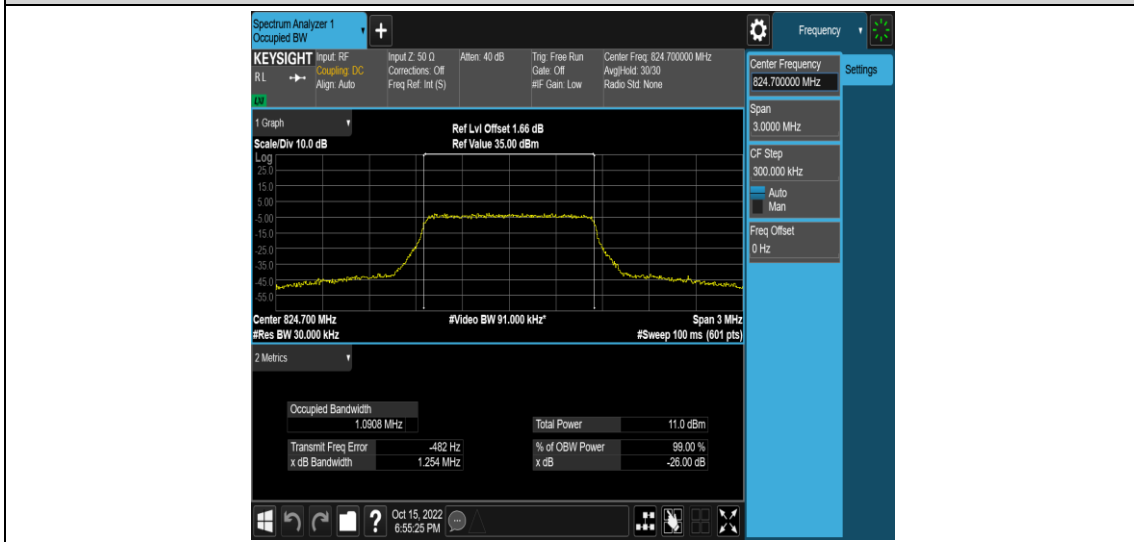

Band5-10MHz-16QAM-20450-1RB#0

Band5-10MHz-16QAM-20450-50RB#0

Band5-10MHz-16QAM-20525-1RB#0

Appendix C: 26dB Bandwidth and Occupied Bandwidth

Test Result

Band	Bandwidth	Modulation	Channel	RB Configuration	Occupied Bandwidth (MHz)	26dB Bandwidth (MHz)	Verdict
Band5	1.4MHz	QPSK	20407	6RB#0	1.0915	1.247	PASS
Band5	1.4MHz	QPSK	20525	6RB#0	1.0883	1.259	PASS
Band5	1.4MHz	QPSK	20643	6RB#0	1.0878	1.240	PASS
Band5	1.4MHz	16QAM	20407	6RB#0	1.0908	1.254	PASS
Band5	1.4MHz	16QAM	20525	6RB#0	1.0857	1.233	PASS
Band5	1.4MHz	16QAM	20643	6RB#0	1.0899	1.265	PASS
Band5	3MHz	QPSK	20415	15RB#0	2.6896	2.846	PASS
Band5	3MHz	QPSK	20525	15RB#0	2.6886	2.859	PASS
Band5	3MHz	QPSK	20635	15RB#0	2.6948	2.854	PASS
Band5	3MHz	16QAM	20415	15RB#0	2.6883	2.841	PASS
Band5	3MHz	16QAM	20525	15RB#0	2.6856	2.855	PASS
Band5	3MHz	16QAM	20635	15RB#0	2.6931	2.845	PASS
Band5	5MHz	QPSK	20425	25RB#0	4.4996	4.837	PASS
Band5	5MHz	QPSK	20525	25RB#0	4.4967	4.792	PASS
Band5	5MHz	QPSK	20625	25RB#0	4.5093	4.804	PASS
Band5	5MHz	16QAM	20425	25RB#0	4.5001	4.796	PASS
Band5	5MHz	16QAM	20525	25RB#0	4.4939	4.836	PASS
Band5	5MHz	16QAM	20625	25RB#0	4.5084	4.799	PASS
Band5	10MHz	QPSK	20450	50RB#0	8.9939	9.562	PASS
Band5	10MHz	QPSK	20525	50RB#0	8.9690	9.499	PASS
Band5	10MHz	QPSK	20600	50RB#0	8.9888	9.516	PASS
Band5	10MHz	16QAM	20450	50RB#0	8.9869	9.495	PASS
Band5	10MHz	16QAM	20525	50RB#0	8.9612	9.492	PASS
Band5	10MHz	16QAM	20600	50RB#0	8.9866	9.512	PASS

Test Graphs

Band5-1.4MHz-16QAM-20407-6RB#0

Band5-1.4MHz-16QAM-20525-6RB#0

Band5-1.4MHz-16QAM-20643-6RB#0

Band5-3MHz-QPSK-20415-15RB#0

Band5-3MHz-QPSK-20525-15RB#0

Band5-3MHz-QPSK-20635-15RB#0

Band5-3MHz-16QAM-20415-15RB#0