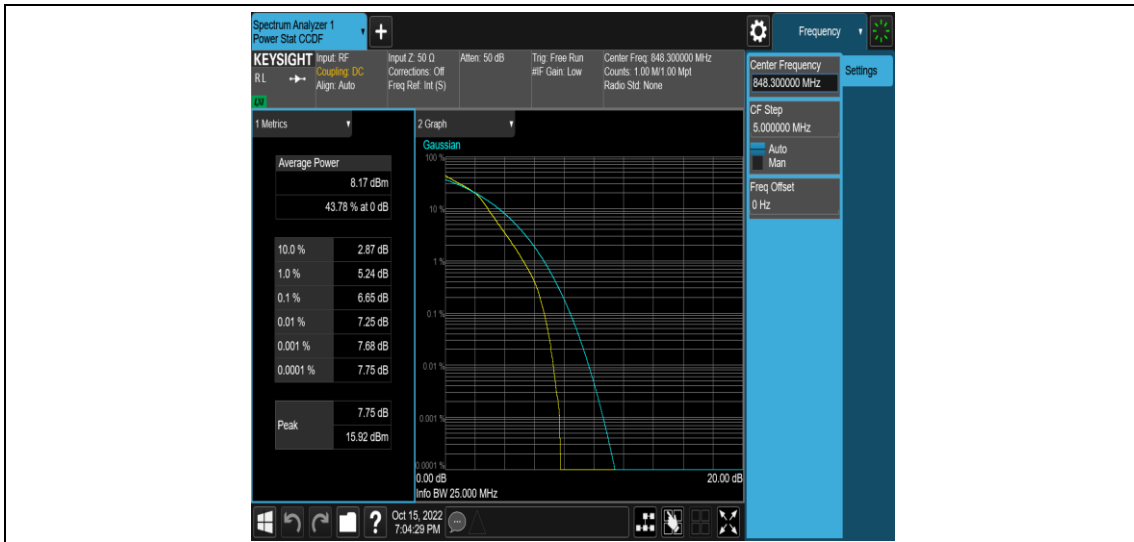

Band5-1.4MHz-16QAM-20643-6RB#0

Band5-3MHz-QPSK-20415-1RB#0