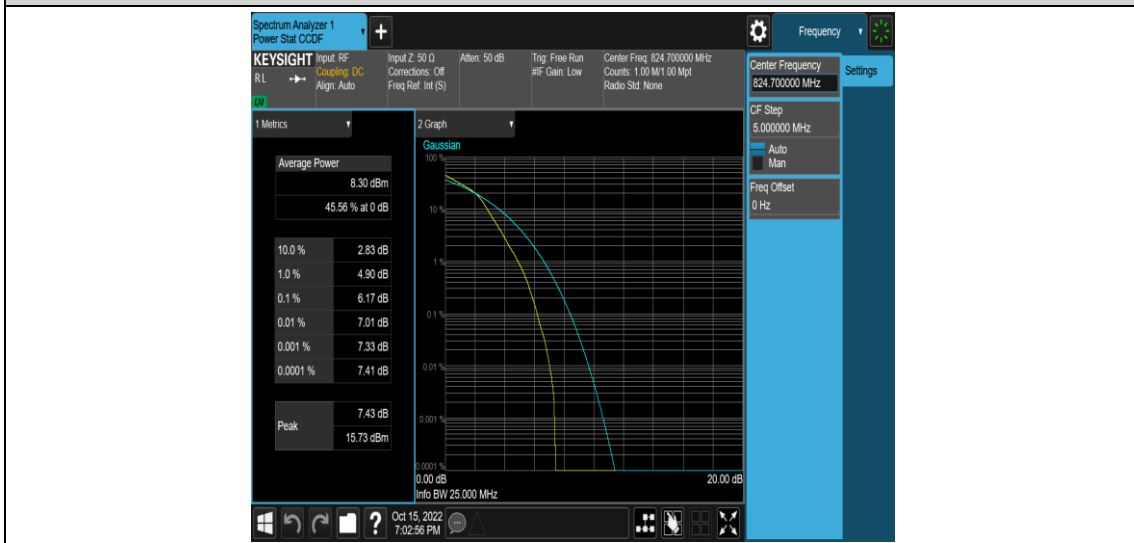

Test Graphs

Band5-1.4MHz-QPSK-20525-6RB#0

Band5-1.4MHz-QPSK-20643-1RB#0

Band5-1.4MHz-QPSK-20643-6RB#0

Band5-1.4MHz-16QAM-20407-1RB#0

Band5-1.4MHz-16QAM-20407-6RB#0

Band5-1.4MHz-16QAM-20525-1RB#0

Band5-1.4MHz-16QAM-20525-6RB#0