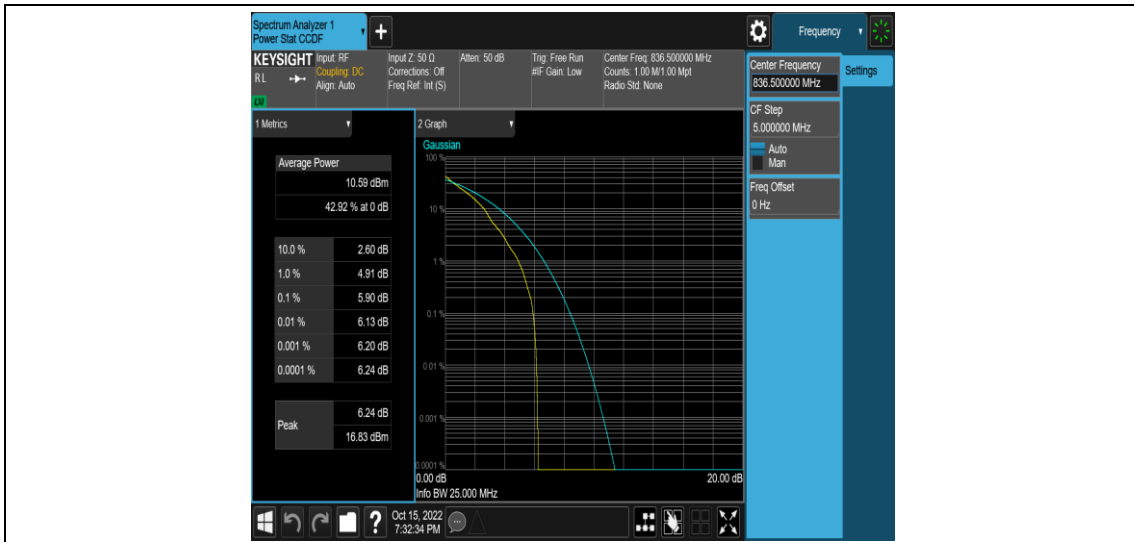

Band5-10MHz-QPSK-20525-1RB#0

Band5-10MHz-QPSK-20525-50RB#0