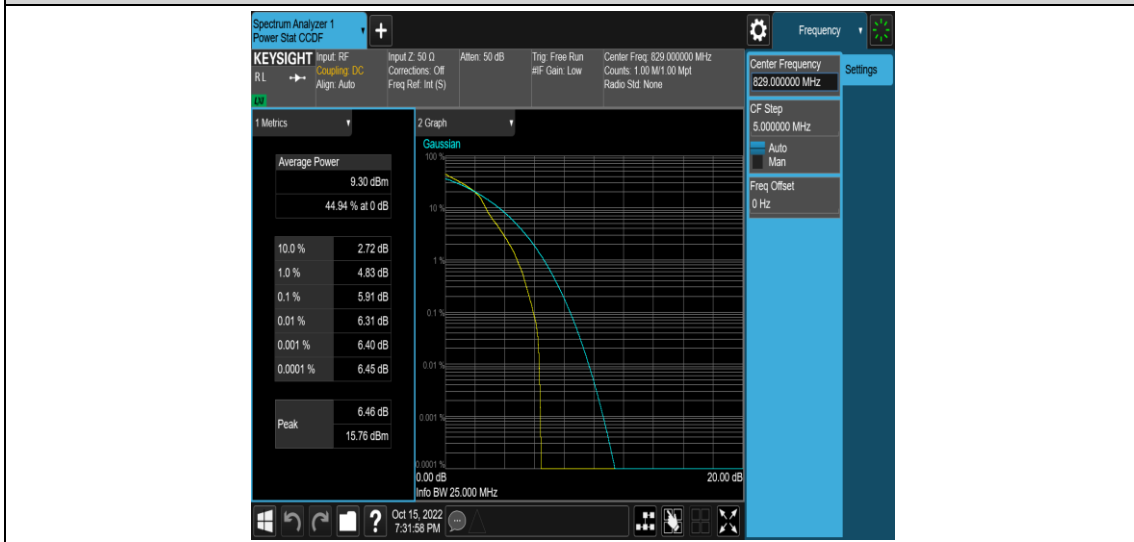

Band5-10MHz-16QAM-20450-1RB#0

Band5-10MHz-16QAM-20450-50RB#0

Band5-10MHz-16QAM-20525-1RB#0

Appendix C: 26dB Bandwidth and Occupied Bandwidth

Test Result

Band	Bandwidth	Modulation	Channel	RB Configuration	Occupied Bandwidth (MHz)	26dB Bandwidth (MHz)	Verdict
Band5	1.4MHz	QPSK	20407	6RB#0	1.0915	1.247	PASS
Band5	1.4MHz	QPSK	20525	6RB#0	1.0883	1.259	PASS
Band5	1.4MHz	QPSK	20643	6RB#0	1.0878	1.240	PASS
Band5	1.4MHz	16QAM	20407	6RB#0	1.0908	1.254	PASS
Band5	1.4MHz	16QAM	20525	6RB#0	1.0857	1.233	PASS
Band5	1.4MHz	16QAM	20643	6RB#0	1.0899	1.265	PASS
Band5	3MHz	QPSK	20415	15RB#0	2.6896	2.846	PASS
Band5	3MHz	QPSK	20525	15RB#0	2.6886	2.859	PASS
Band5	3MHz	QPSK	20635	15RB#0	2.6948	2.854	PASS
Band5	3MHz	16QAM	20415	15RB#0	2.6883	2.841	PASS
Band5	3MHz	16QAM	20525	15RB#0	2.6856	2.855	PASS
Band5	3MHz	16QAM	20635	15RB#0	2.6931	2.845	PASS
Band5	5MHz	QPSK	20425	25RB#0	4.4996	4.837	PASS
Band5	5MHz	QPSK	20525	25RB#0	4.4967	4.792	PASS
Band5	5MHz	QPSK	20625	25RB#0	4.5093	4.804	PASS
Band5	5MHz	16QAM	20425	25RB#0	4.5001	4.796	PASS
Band5	5MHz	16QAM	20525	25RB#0	4.4939	4.836	PASS
Band5	5MHz	16QAM	20625	25RB#0	4.5084	4.799	PASS
Band5	10MHz	QPSK	20450	50RB#0	8.9939	9.562	PASS
Band5	10MHz	QPSK	20525	50RB#0	8.9690	9.499	PASS
Band5	10MHz	QPSK	20600	50RB#0	8.9888	9.516	PASS
Band5	10MHz	16QAM	20450	50RB#0	8.9869	9.495	PASS
Band5	10MHz	16QAM	20525	50RB#0	8.9612	9.492	PASS
Band5	10MHz	16QAM	20600	50RB#0	8.9866	9.512	PASS