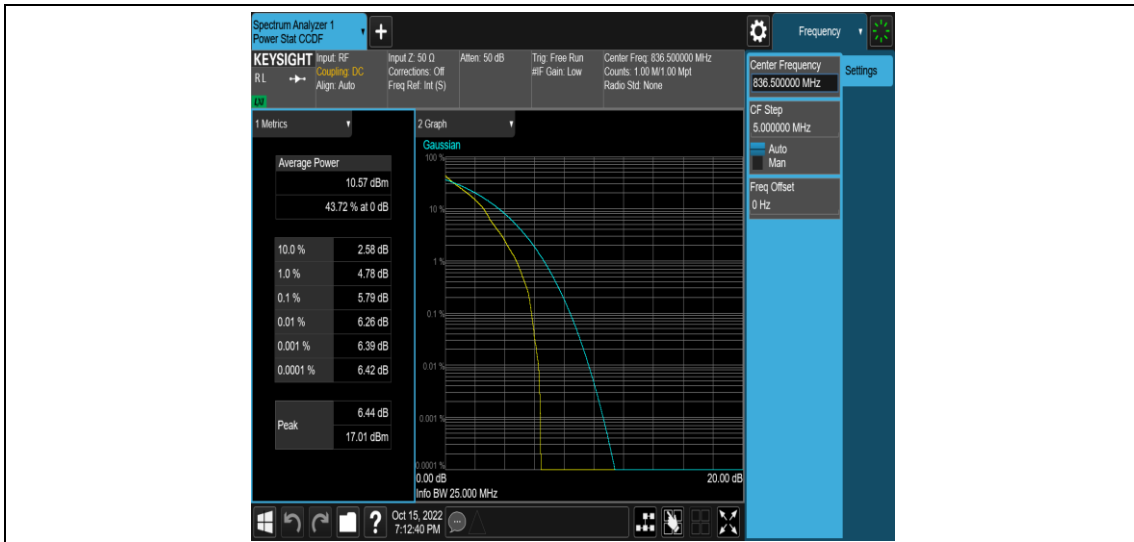

Band5-3MHz-QPSK-20525-1RB#0

Band5-3MHz-QPSK-20525-15RB#0