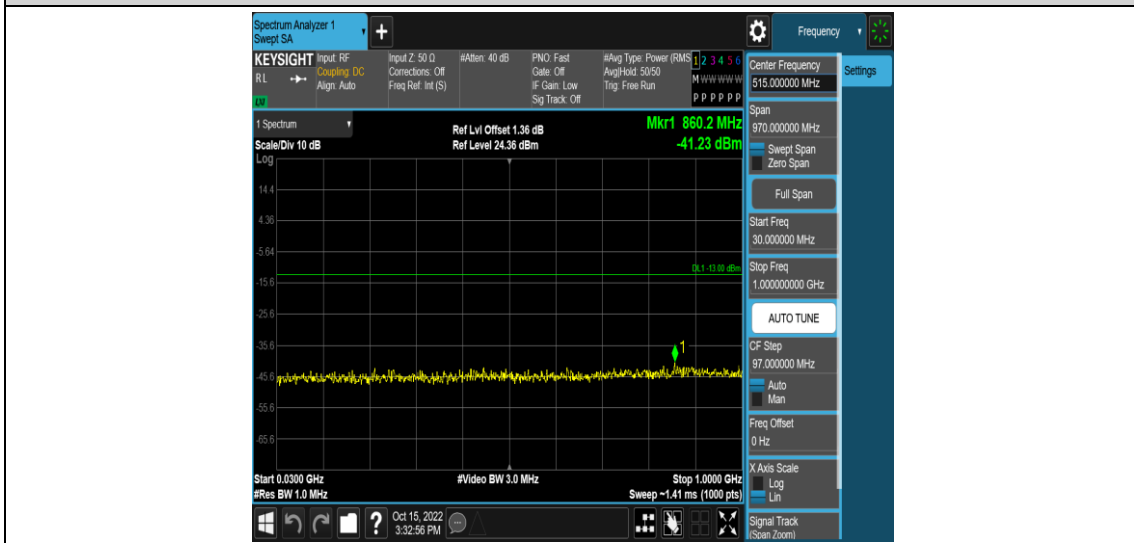

Band4-15MHz-16QAM-20025-1RB#0-Range5:2000~20000MHz

Band4-15MHz-16QAM-20175-1RB#0-Range1:0.009~0.15MHz

Band4-15MHz-16QAM-20175-1RB#0-Range2:0.15~30MHz

Band4-15MHz-16QAM-20175-1RB#0-Range3:30~1000MHz

Band4-15MHz-16QAM-20175-1RB#0-Range4:1000~2000MHz

Band4-15MHz-16QAM-20175-1RB#0-Range5:2000~20000MHz

Band4-15MHz-16QAM-20325-1RB#0-Range1:0.009~0.15MHz

Band4-15MHz-16QAM-20325-1RB#0-Range2:0.15~30MHz

Band4-15MHz-16QAM-20325-1RB#0-Range3:30~1000MHz

Band4-15MHz-16QAM-20325-1RB#0-Range4:1000~2000MHz