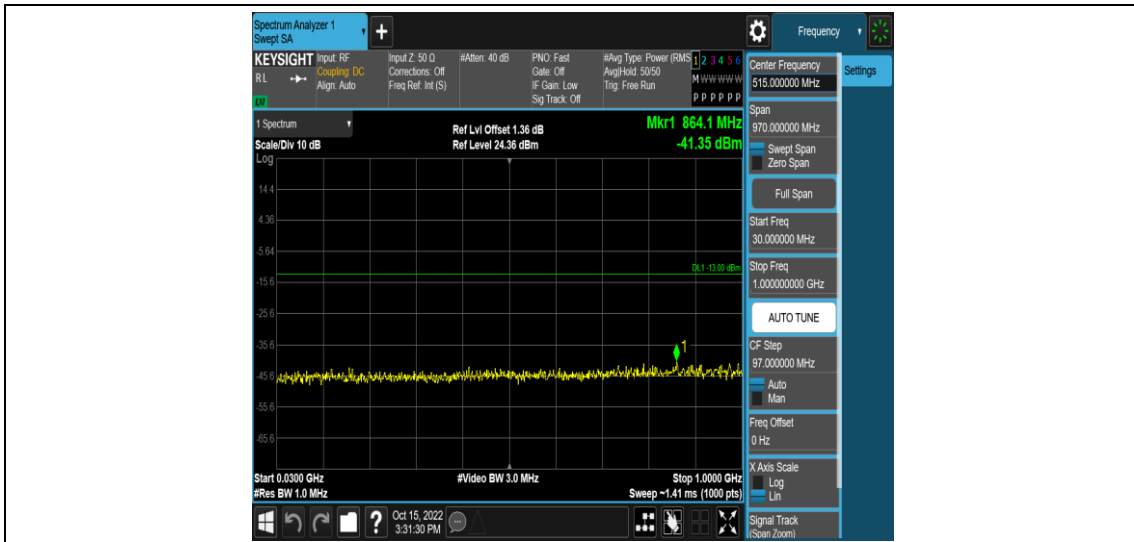

Band4-15MHz-QPSK-20325-1RB#0-Range5:2000~20000MHz

Band4-15MHz-16QAM-20025-1RB#0-Range1:0.009~0.15MHz

Band4-15MHz-16QAM-20025-1RB#0-Range2:0.15~30MHz

Band4-15MHz-16QAM-20025-1RB#0-Range3:30~1000MHz

Band4-15MHz-16QAM-20025-1RB#0-Range4:1000~2000MHz

Band4-15MHz-16QAM-20025-1RB#0-Range5:2000~20000MHz

Band4-15MHz-16QAM-20175-1RB#0-Range1:0.009~0.15MHz

Band4-15MHz-16QAM-20175-1RB#0-Range2:0.15~30MHz

Band4-15MHz-16QAM-20175-1RB#0-Range3:30~1000MHz

Band4-15MHz-16QAM-20175-1RB#0-Range4:1000~2000MHz