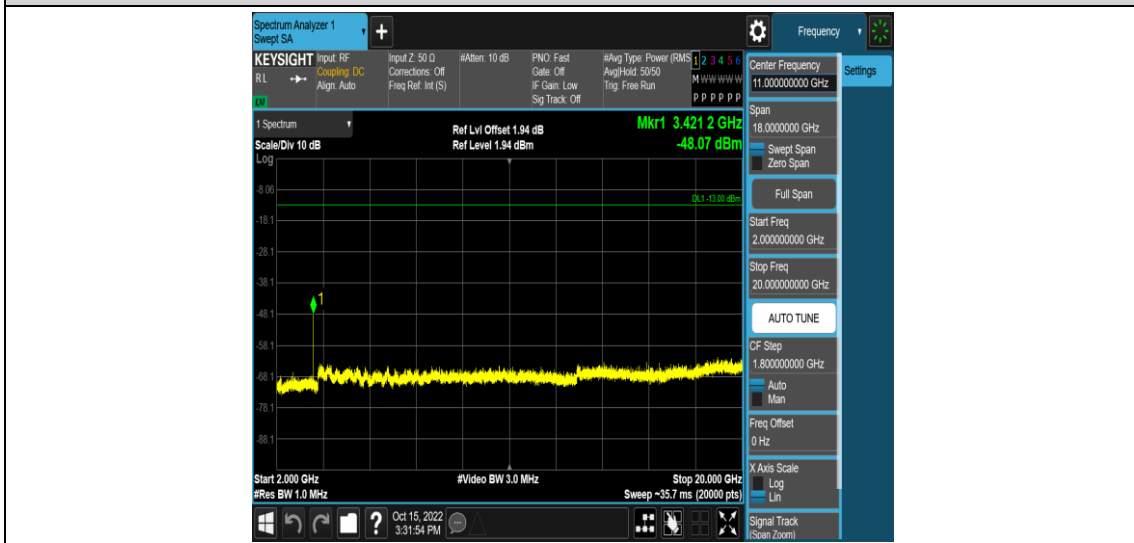

Band4-15MHz-QPSK-20325-1RB#0-Range5:2000~20000MHz

Band4-15MHz-16QAM-20025-1RB#0-Range1:0.009~0.15MHz

Band4-15MHz-16QAM-20025-1RB#0-Range2:0.15~30MHz

Band4-15MHz-16QAM-20025-1RB#0-Range3:30~1000MHz

Band4-15MHz-16QAM-20025-1RB#0-Range4:1000~2000MHz

Band4-15MHz-16QAM-20025-1RB#0-Range5:2000~20000MHz

Band4-15MHz-16QAM-20175-1RB#0-Range1:0.009~0.15MHz

Band4-15MHz-16QAM-20175-1RB#0-Range2:0.15~30MHz

Band4-15MHz-16QAM-20175-1RB#0-Range3:30~1000MHz

Band4-15MHz-16QAM-20175-1RB#0-Range4:1000~2000MHz