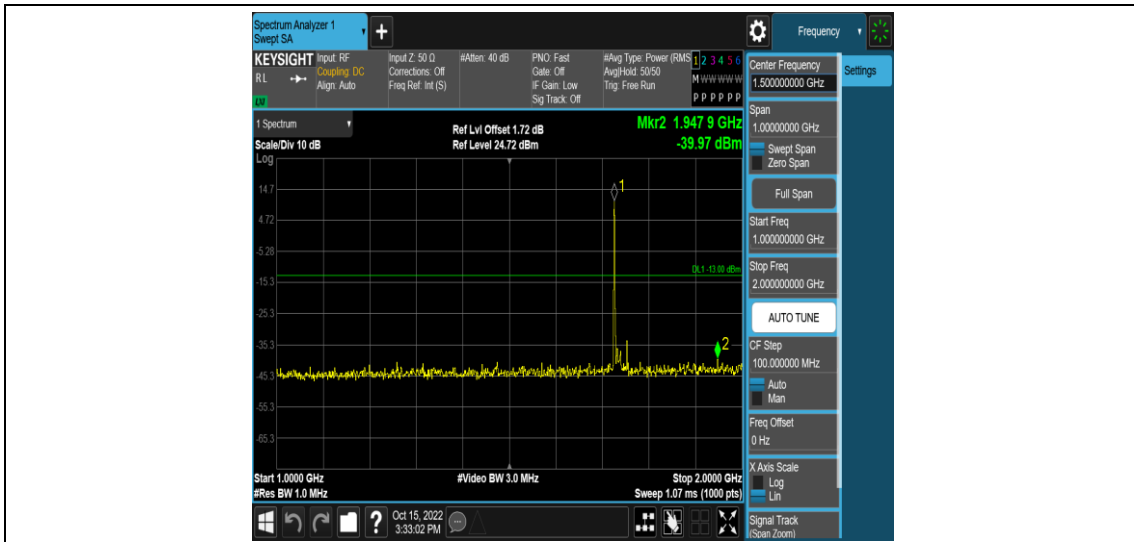

Band4-15MHz-16QAM-20025-1RB#0-Range5:2000~20000MHz

Band4-15MHz-16QAM-20175-1RB#0-Range1:0.009~0.15MHz

Band4-15MHz-16QAM-20175-1RB#0-Range2:0.15~30MHz

Band4-15MHz-16QAM-20175-1RB#0-Range3:30~1000MHz

Band4-15MHz-16QAM-20175-1RB#0-Range4:1000~2000MHz

Band4-15MHz-16QAM-20175-1RB#0-Range5:2000~20000MHz

Band4-15MHz-16QAM-20325-1RB#0-Range1:0.009~0.15MHz

Band4-15MHz-16QAM-20325-1RB#0-Range2:0.15~30MHz

Band4-15MHz-16QAM-20325-1RB#0-Range3:30~1000MHz

Band4-15MHz-16QAM-20325-1RB#0-Range4:1000~2000MHz