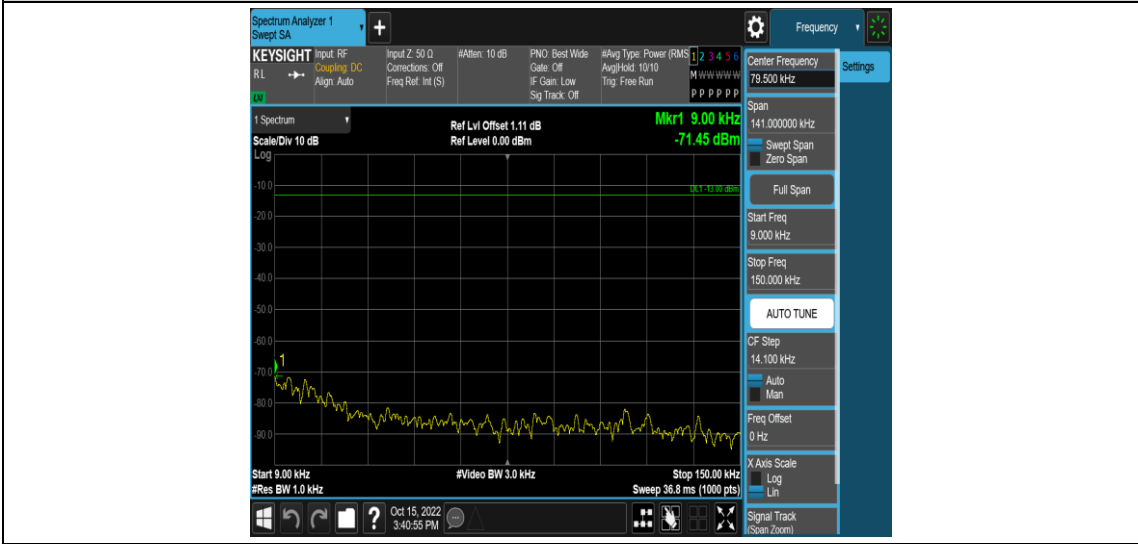

Band4-20MHz-QPSK-20050-1RB#0-Range1:0.009~0.15MHz

Band4-20MHz-QPSK-20050-1RB#0-Range2:0.15~30MHz