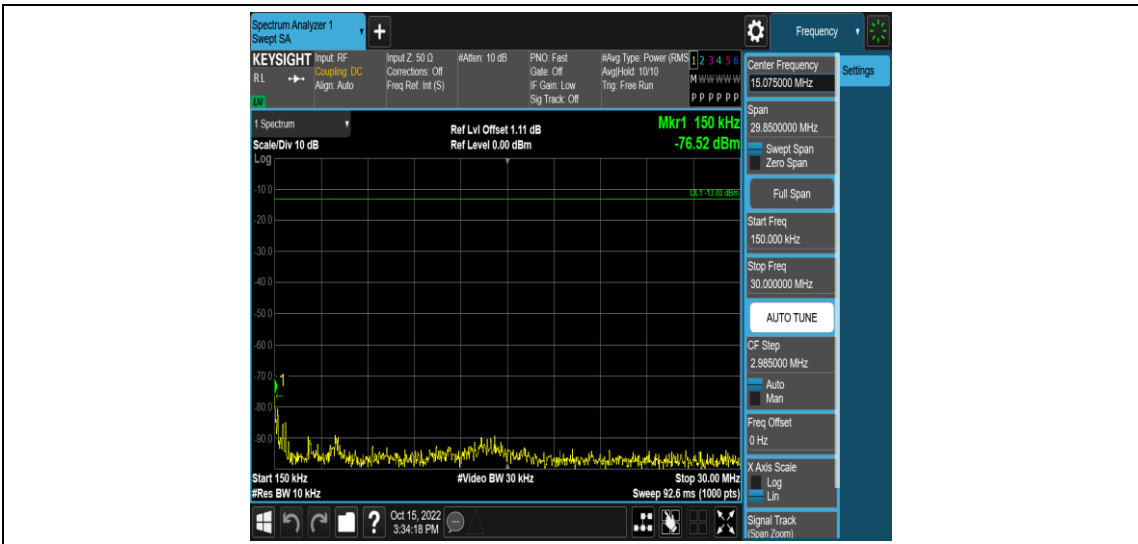

Band4-15MHz-16QAM-20025-1RB#0-Range5:2000~20000MHz

Band4-15MHz-16QAM-20175-1RB#0-Range1:0.009~0.15MHz

Band4-15MHz-16QAM-20175-1RB#0-Range2:0.15~30MHz

Band4-15MHz-16QAM-20175-1RB#0-Range3:30~1000MHz

Band4-15MHz-16QAM-20175-1RB#0-Range4:1000~2000MHz

Band4-15MHz-16QAM-20175-1RB#0-Range5:2000~20000MHz

Band4-15MHz-16QAM-20325-1RB#0-Range1:0.009~0.15MHz

Band4-15MHz-16QAM-20325-1RB#0-Range2:0.15~30MHz

Band4-15MHz-16QAM-20325-1RB#0-Range3:30~1000MHz

Band4-15MHz-16QAM-20325-1RB#0-Range4:1000~2000MHz