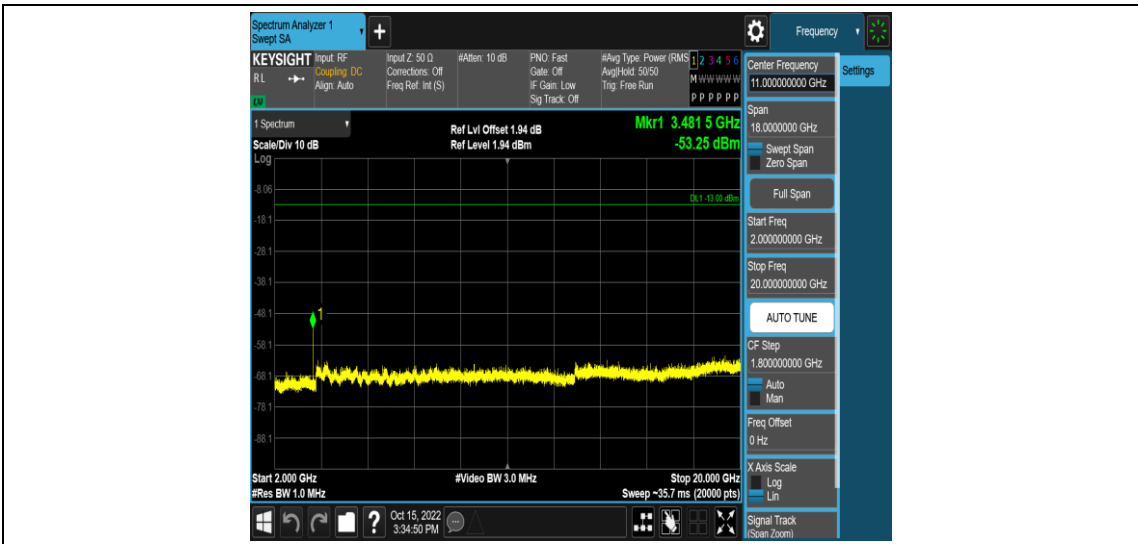

Band4-15MHz-16QAM-20325-1RB#0-Range5:2000~20000MHz

Band4-20MHz-QPSK-20050-1RB#0-Range1:0.009~0.15MHz