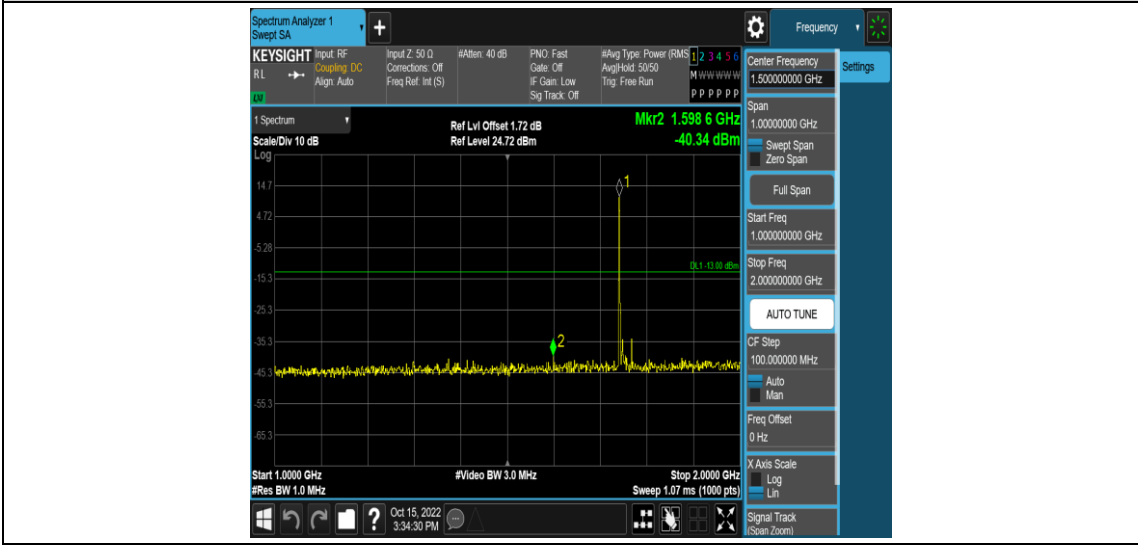

Band4-15MHz-16QAM-20175-1RB#0-Range5:2000~20000MHz

Band4-15MHz-16QAM-20325-1RB#0-Range1:0.009~0.15MHz

Band4-15MHz-16QAM-20325-1RB#0-Range2:0.15~30MHz

Band4-15MHz-16QAM-20325-1RB#0-Range3:30~1000MHz

Band4-15MHz-16QAM-20325-1RB#0-Range4:1000~2000MHz