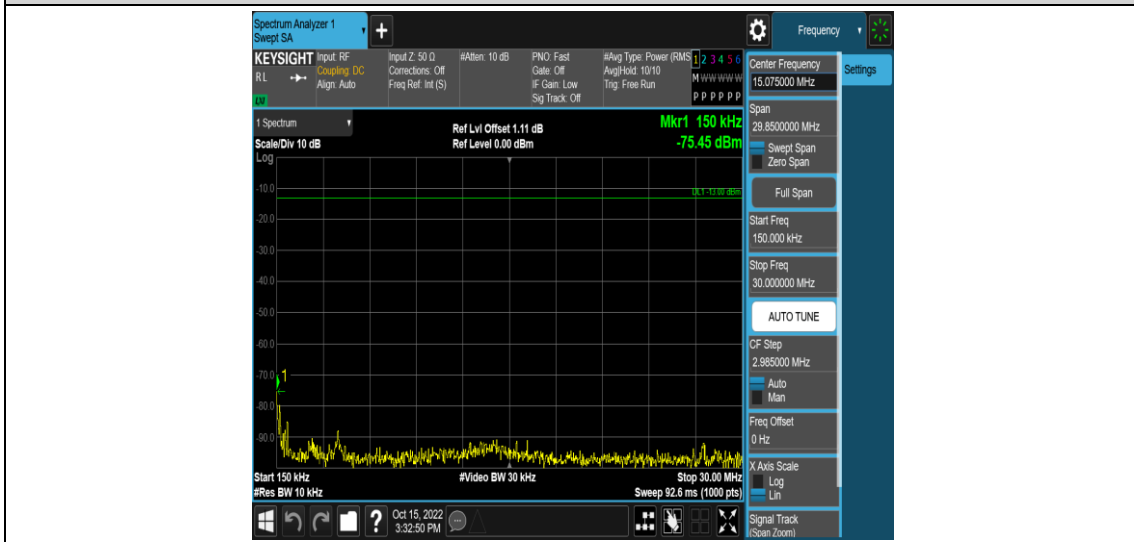

Band4-15MHz-QPSK-20175-1RB#0-Range5:2000~20000MHz

Band4-15MHz-QPSK-20325-1RB#0-Range1:0.009~0.15MHz

Band4-15MHz-QPSK-20325-1RB#0-Range2:0.15~30MHz

Band4-15MHz-QPSK-20325-1RB#0-Range3:30~1000MHz

Band4-15MHz-QPSK-20325-1RB#0-Range4:1000~2000MHz

Band4-15MHz-QPSK-20325-1RB#0-Range5:2000~20000MHz

Band4-15MHz-16QAM-20025-1RB#0-Range1:0.009~0.15MHz

Band4-15MHz-16QAM-20025-1RB#0-Range2:0.15~30MHz

Band4-15MHz-16QAM-20025-1RB#0-Range3:30~1000MHz

Band4-15MHz-16QAM-20025-1RB#0-Range4:1000~2000MHz

Band4-15MHz-16QAM-20025-1RB#0-Range5:2000~20000MHz

Band4-15MHz-16QAM-20175-1RB#0-Range1:0.009~0.15MHz

Band4-15MHz-16QAM-20175-1RB#0-Range2:0.15~30MHz

Band4-15MHz-16QAM-20175-1RB#0-Range3:30~1000MHz

Band4-15MHz-16QAM-20175-1RB#0-Range4:1000~2000MHz