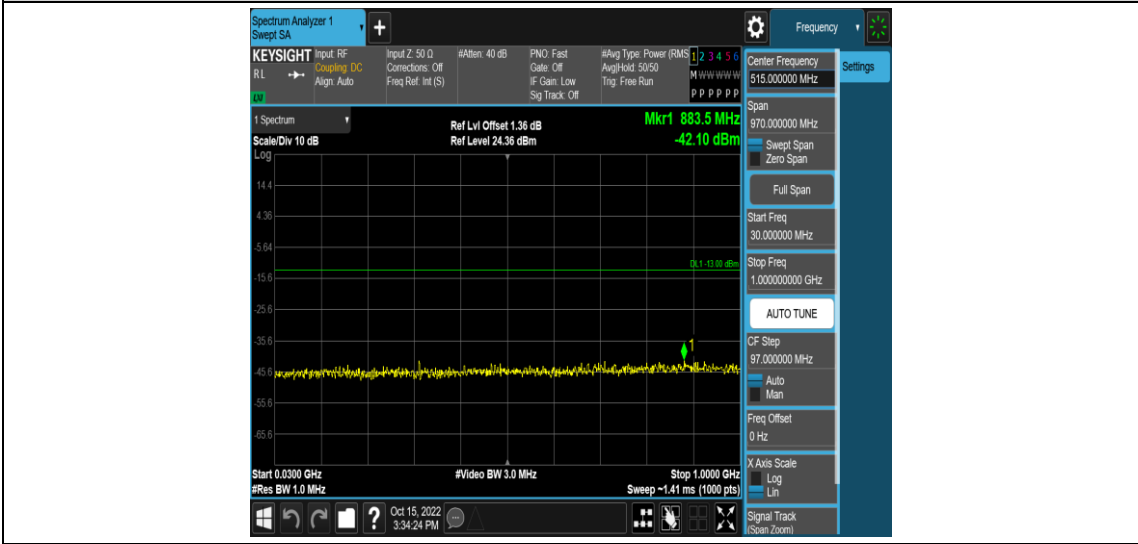

Band4-15MHz-16QAM-20175-1RB#0-Range5:2000~20000MHz

Band4-15MHz-16QAM-20325-1RB#0-Range1:0.009~0.15MHz

Band4-15MHz-16QAM-20325-1RB#0-Range2:0.15~30MHz

Band4-15MHz-16QAM-20325-1RB#0-Range3:30~1000MHz

Band4-15MHz-16QAM-20325-1RB#0-Range4:1000~2000MHz