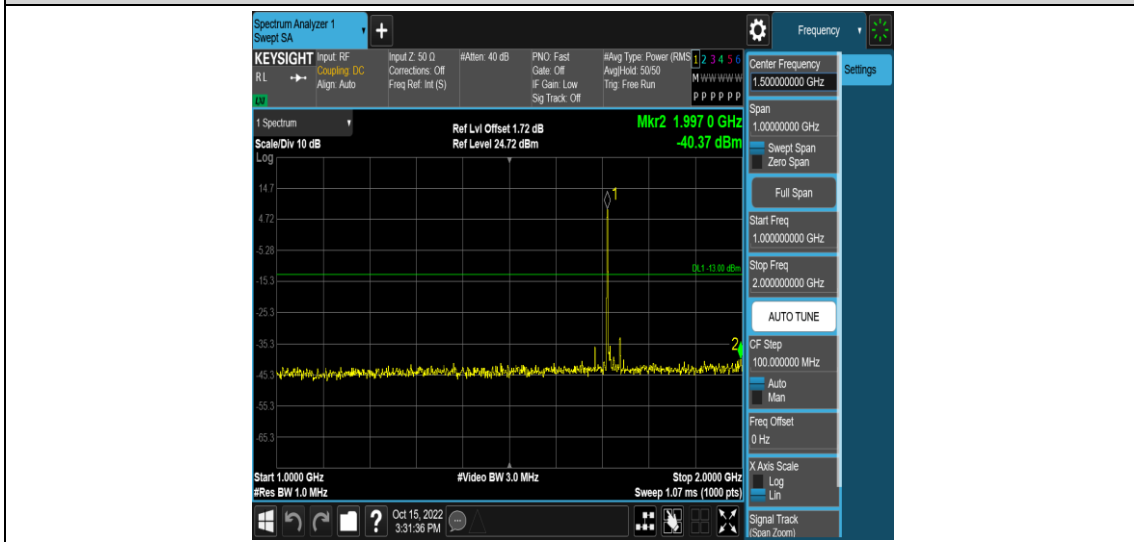

Band4-15MHz-QPSK-20325-1RB#0-Range5:2000~20000MHz

Band4-15MHz-16QAM-20025-1RB#0-Range1:0.009~0.15MHz

Band4-15MHz-16QAM-20025-1RB#0-Range2:0.15~30MHz

Band4-15MHz-16QAM-20025-1RB#0-Range3:30~1000MHz

Band4-15MHz-16QAM-20025-1RB#0-Range4:1000~2000MHz

Band4-15MHz-16QAM-20025-1RB#0-Range5:2000~20000MHz

Band4-15MHz-16QAM-20175-1RB#0-Range1:0.009~0.15MHz

Band4-15MHz-16QAM-20175-1RB#0-Range2:0.15~30MHz

Band4-15MHz-16QAM-20175-1RB#0-Range3:30~1000MHz

Band4-15MHz-16QAM-20175-1RB#0-Range4:1000~2000MHz