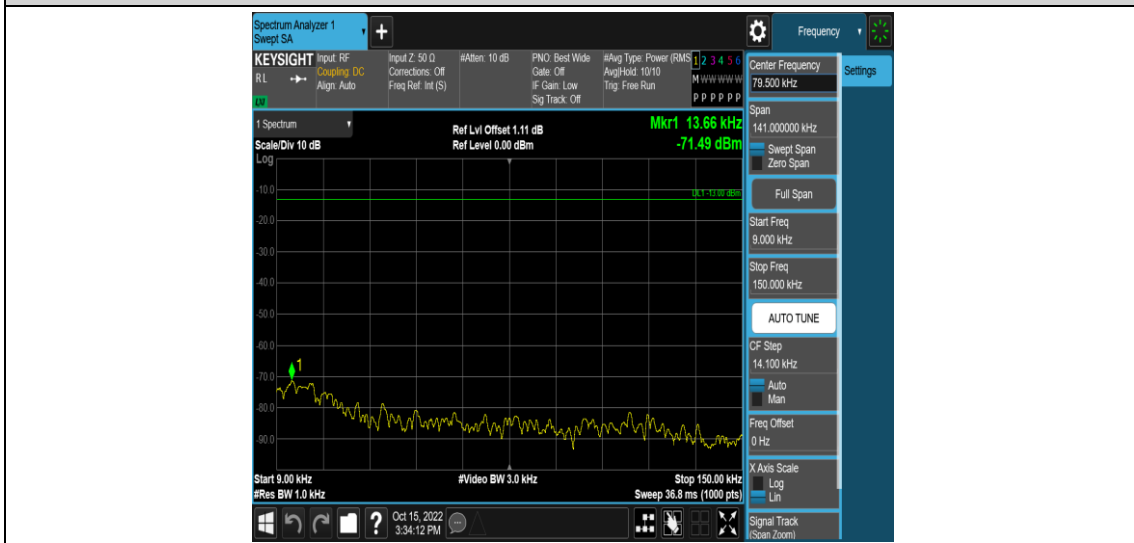

Band4-15MHz-16QAM-20025-1RB#0-Range5:2000~20000MHz

Band4-15MHz-16QAM-20175-1RB#0-Range1:0.009~0.15MHz

Band4-15MHz-16QAM-20175-1RB#0-Range2:0.15~30MHz

Band4-15MHz-16QAM-20175-1RB#0-Range3:30~1000MHz

Band4-15MHz-16QAM-20175-1RB#0-Range4:1000~2000MHz

Band4-15MHz-16QAM-20175-1RB#0-Range5:2000~20000MHz

Band4-15MHz-16QAM-20325-1RB#0-Range1:0.009~0.15MHz

Band4-15MHz-16QAM-20325-1RB#0-Range2:0.15~30MHz

Band4-15MHz-16QAM-20325-1RB#0-Range3:30~1000MHz

Band4-15MHz-16QAM-20325-1RB#0-Range4:1000~2000MHz