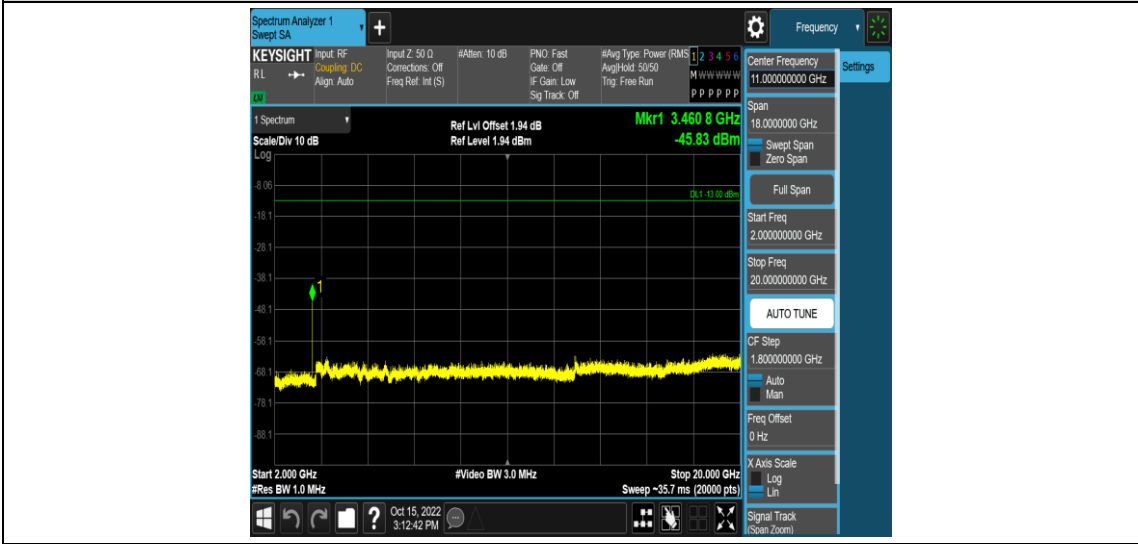

Band4-5MHz-16QAM-20175-1RB#0-Range5:2000~20000MHz

Band4-5MHz-16QAM-20375-1RB#0-Range1:0.009~0.15MHz