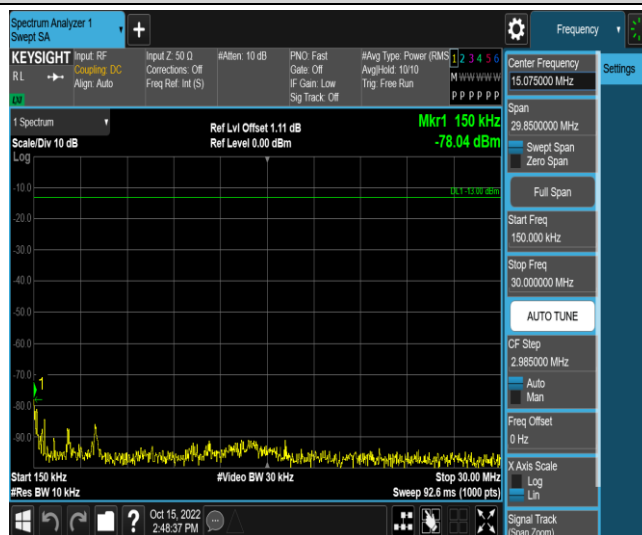

Band4-1.4MHz-QPSK-19957-1RB#0-Range2:0.15~30MHz