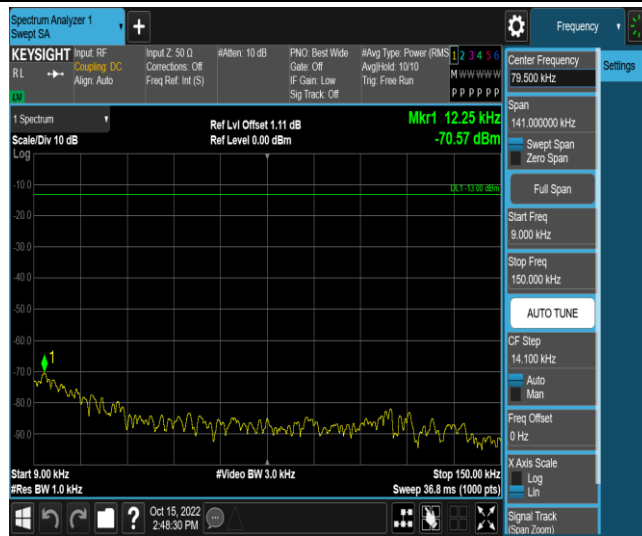

Test Graphs

Band4-1.4MHz-QPSK-19957-1RB#0-Range1:0.009~0.15MHz