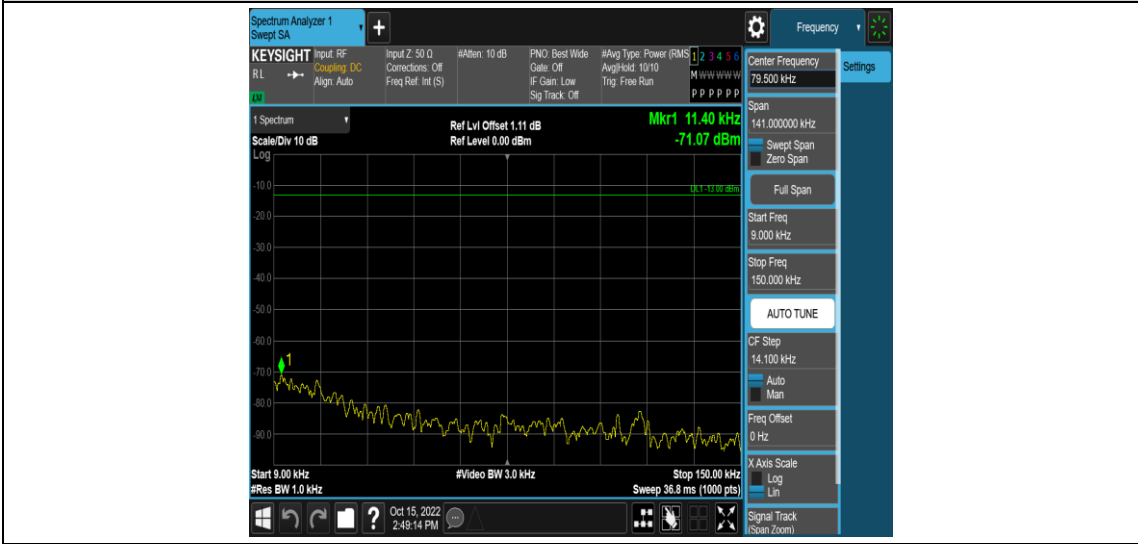

Band4-1.4MHz-16QAM-19957-1RB#0-Range1:0.009~0.15MHz