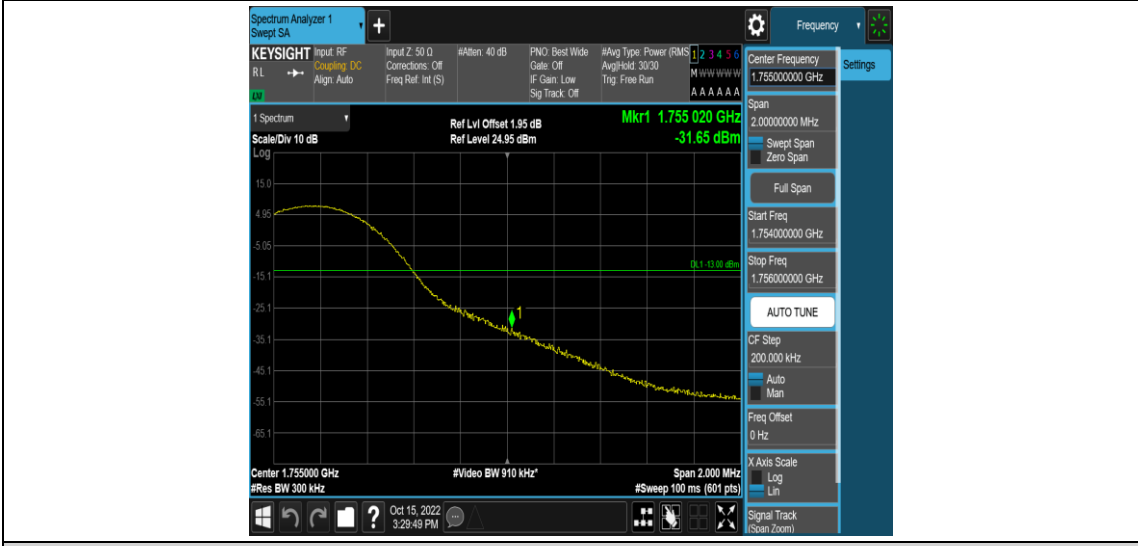

Band4-15MHz-QPSK-20325-1RB#74

Band4-15MHz-QPSK-20325-75RB#0