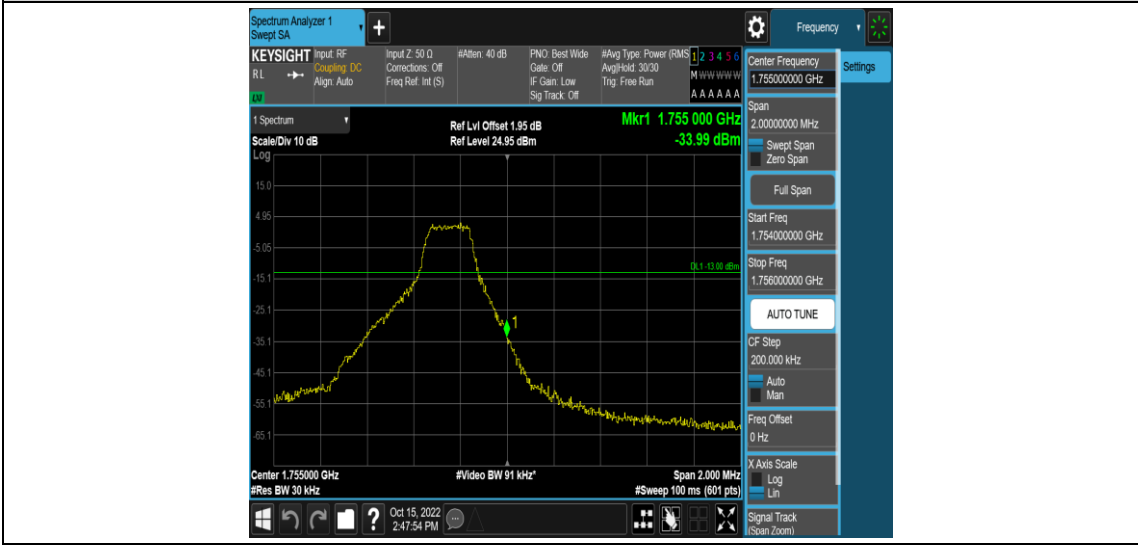

Band4-1.4MHz-16QAM-20393-1RB#5

Band4-1.4MHz-16QAM-20393-6RB#0