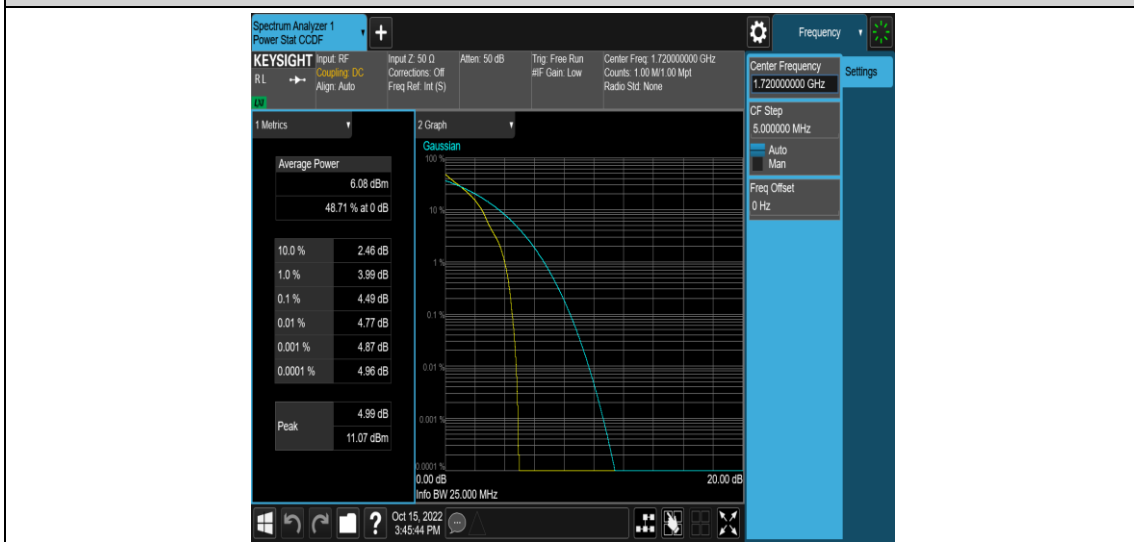

Band4-15MHz-16QAM-20175-75RB#0

Band4-15MHz-16QAM-20325-1RB#0

Band4-15MHz-16QAM-20325-75RB#0

Band4-20MHz-QPSK-20050-1RB#0

Band4-20MHz-QPSK-20050-100RB#0

Band4-20MHz-QPSK-20175-1RB#0

Band4-20MHz-16QAM-20050-1RB#0