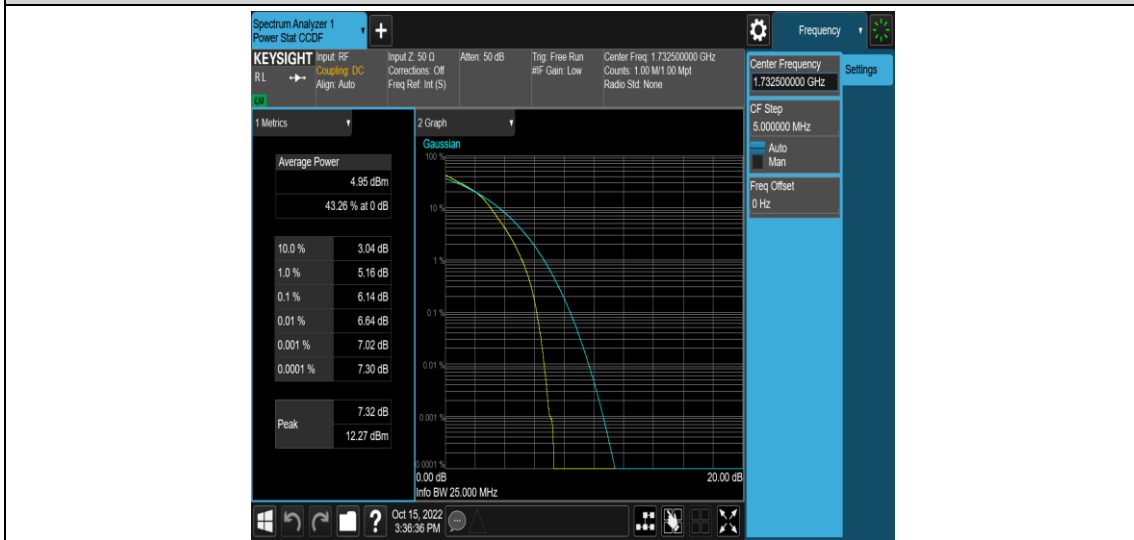

Band4-15MHz-16QAM-20175-75RB#0

Band4-15MHz-16QAM-20325-1RB#0

Band4-15MHz-16QAM-20325-75RB#0

Band4-20MHz-QPSK-20050-1RB#0

Band4-20MHz-QPSK-20050-100RB#0

Band4-20MHz-QPSK-20175-1RB#0

Band4-20MHz-16QAM-20050-1RB#0

## Appendix C: 26dB Bandwidth and Occupied Bandwidth