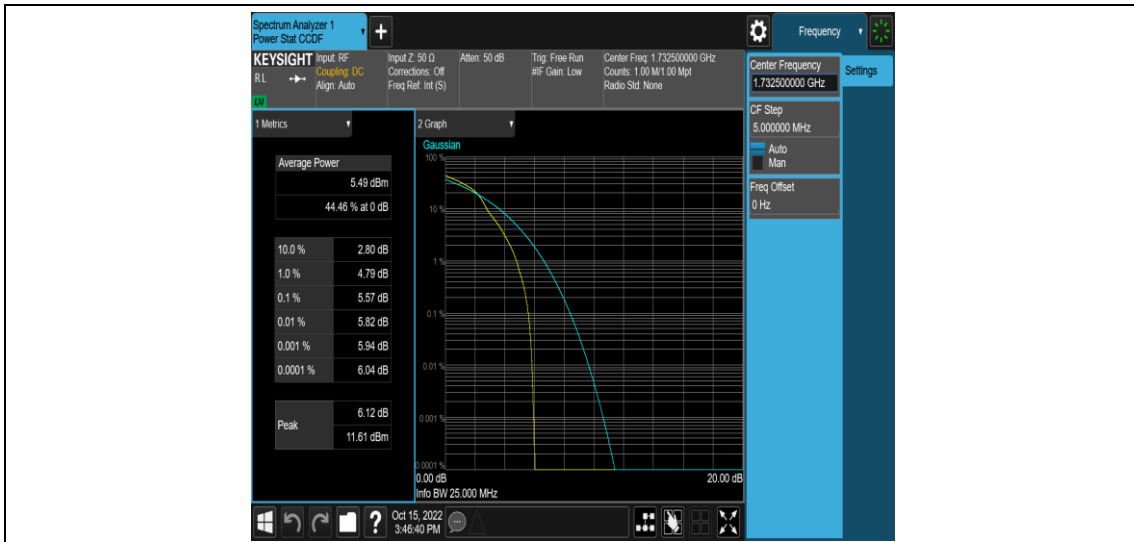

Band4-20MHz-16QAM-20175-1RB#0