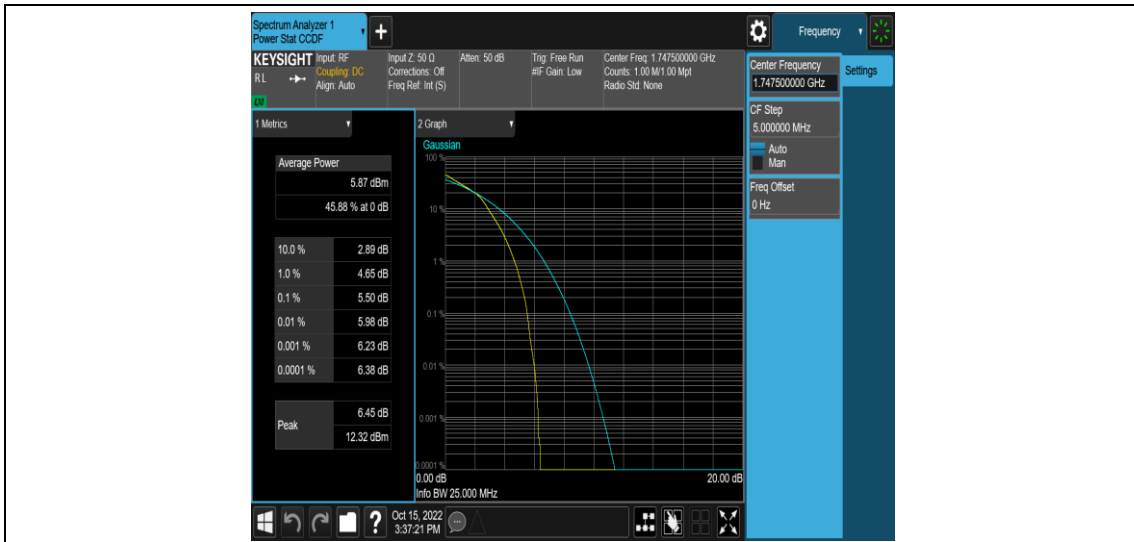

Band4-15MHz-16QAM-20175-75RB#0

Band4-15MHz-16QAM-20325-1RB#0

Band4-15MHz-16QAM-20325-75RB#0

Band4-20MHz-QPSK-20050-1RB#0

Band4-20MHz-QPSK-20050-100RB#0

Band4-20MHz-QPSK-20175-1RB#0

Band4-20MHz-16QAM-20050-1RB#0