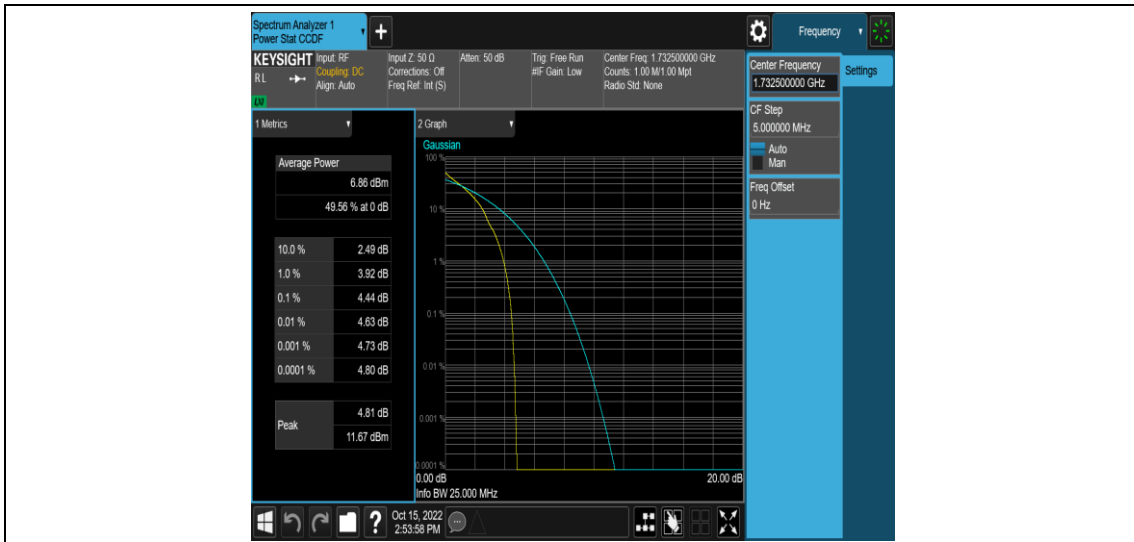

Band4-1.4MHz-QPSK-20175-6RB#0