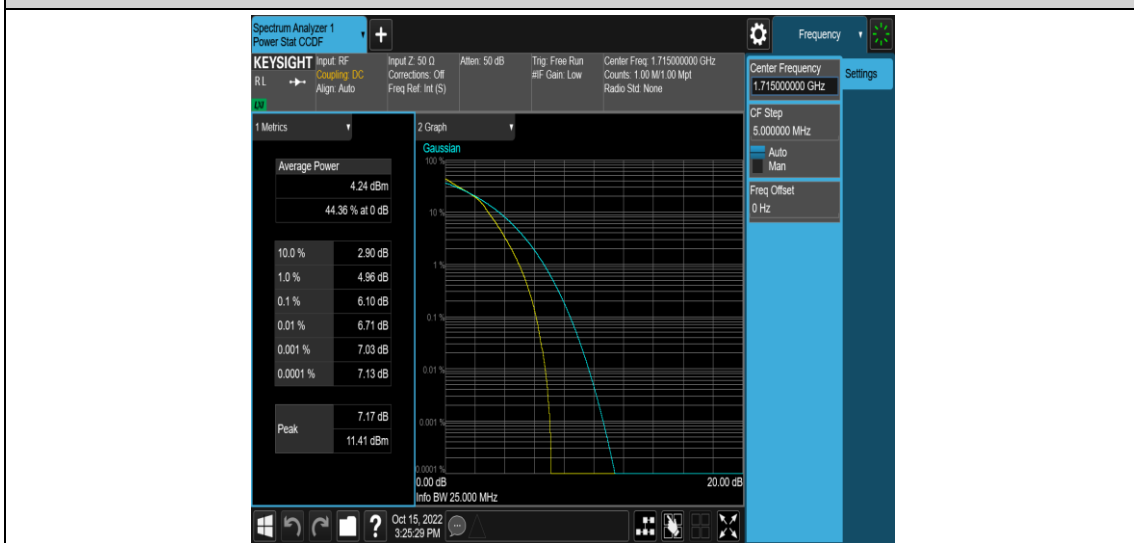

Band4-10MHz-16QAM-20000-50RB#0

Band4-10MHz-16QAM-20175-1RB#0