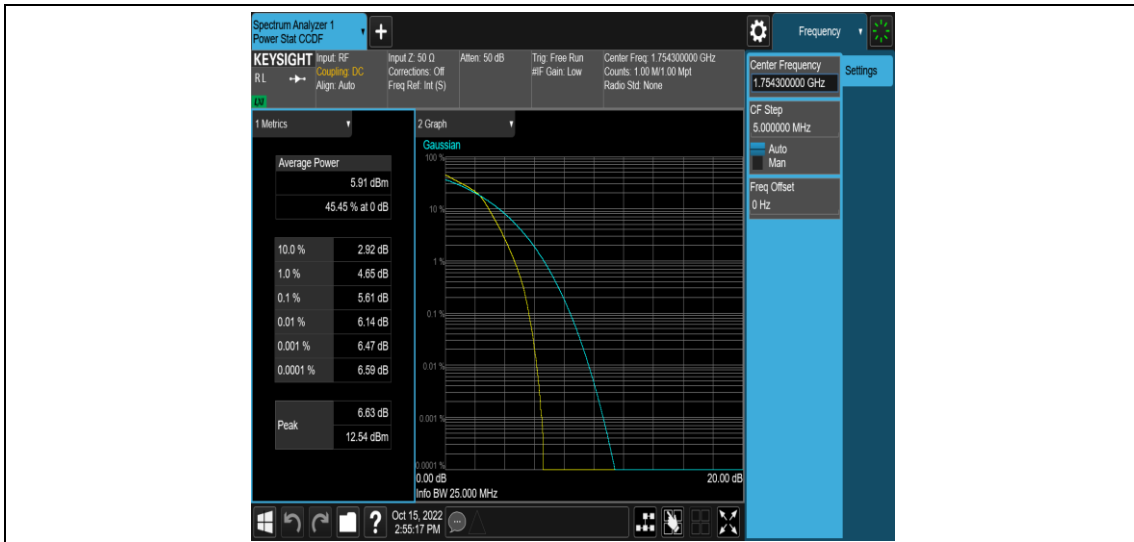

Band4-1.4MHz-16QAM-20393-6RB#0

Band4-3MHz-QPSK-19965-1RB#0