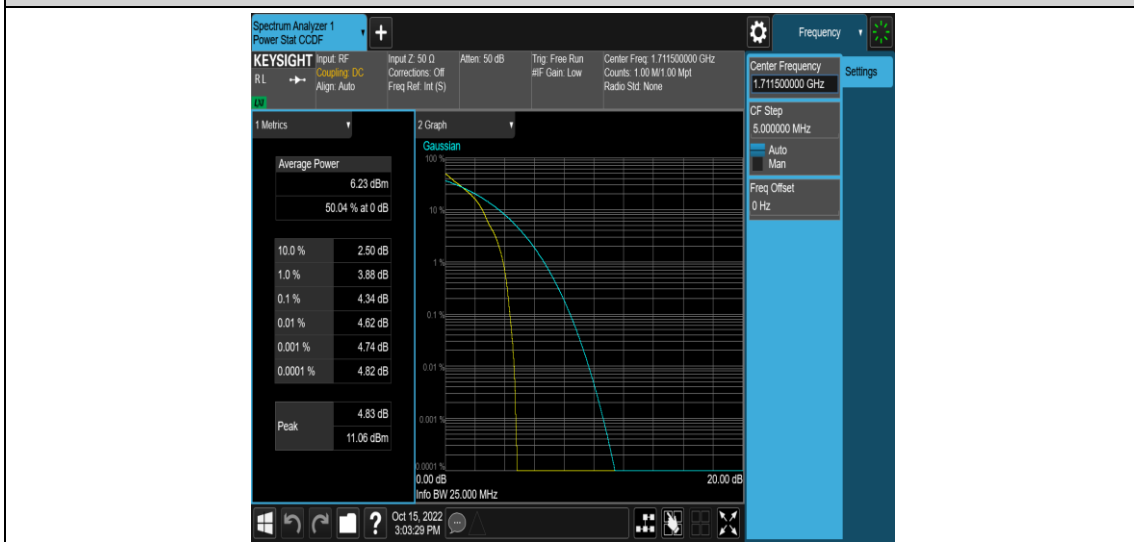

Band4-3MHz-QPSK-19965-1RB#0

Band4-3MHz-QPSK-19965-15RB#0