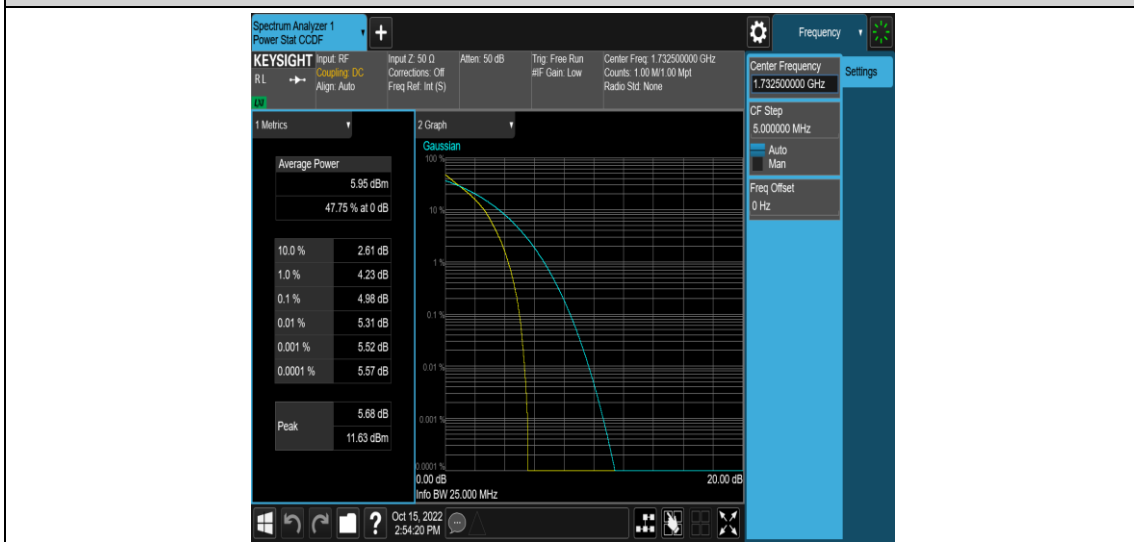

Band4-1.4MHz-QPSK-20175-6RB#0

Band4-1.4MHz-QPSK-20393-1RB#0