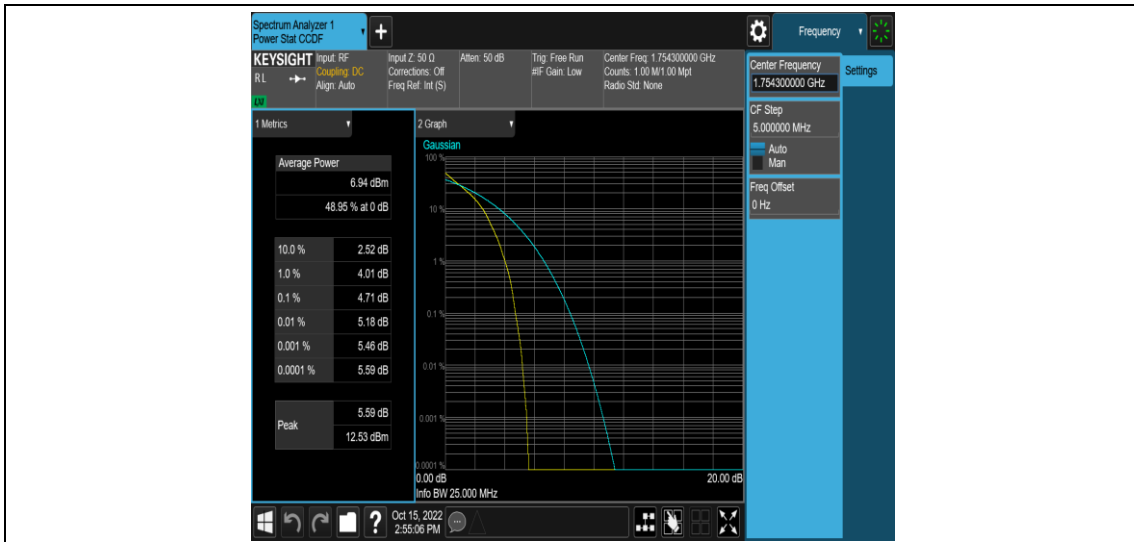

Test Graphs

Band4-1.4MHz-QPSK-20175-6RB#0

Band4-1.4MHz-QPSK-20393-1RB#0

Band4-1.4MHz-QPSK-20393-6RB#0

Band4-1.4MHz-16QAM-19957-1RB#0

Band4-1.4MHz-16QAM-19957-6RB#0

Band4-1.4MHz-16QAM-20175-1RB#0

Band4-1.4MHz-16QAM-20175-6RB#0