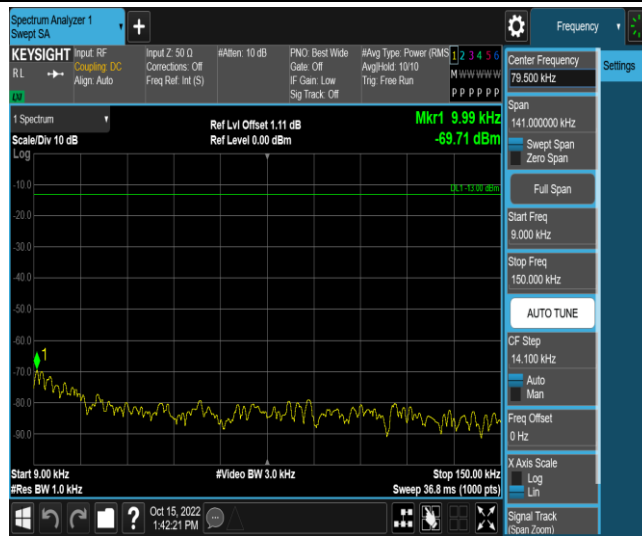

Test Graphs

Band2-1.4MHz-QPSK-18607-1RB#0-Range1:0.009~0.15MHz