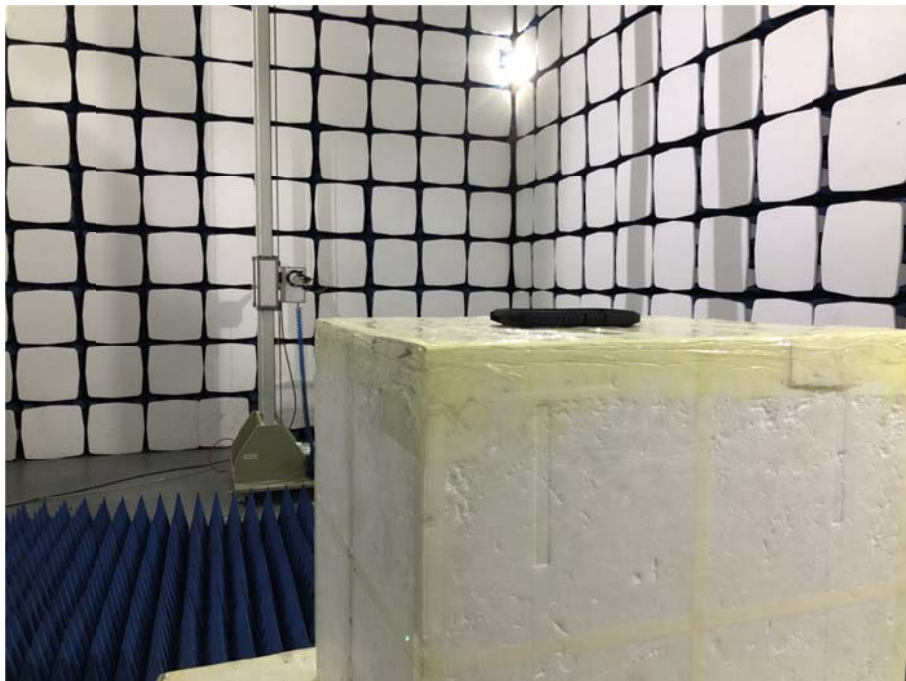


EXHIBIT 4 - TEST SETUP PHOTOGRAPHS

Radiation Emission Test Setup (Below 30MHz)

Radiation Emission Test Setup (30MHz to 1GHz)

Radiation Emission Test Setup (1GHz to 18GHz)

Radiation Emission Test Setup (Above 18GHz)

Extreme Condition Test Setup

Mobile Communication Test Setup