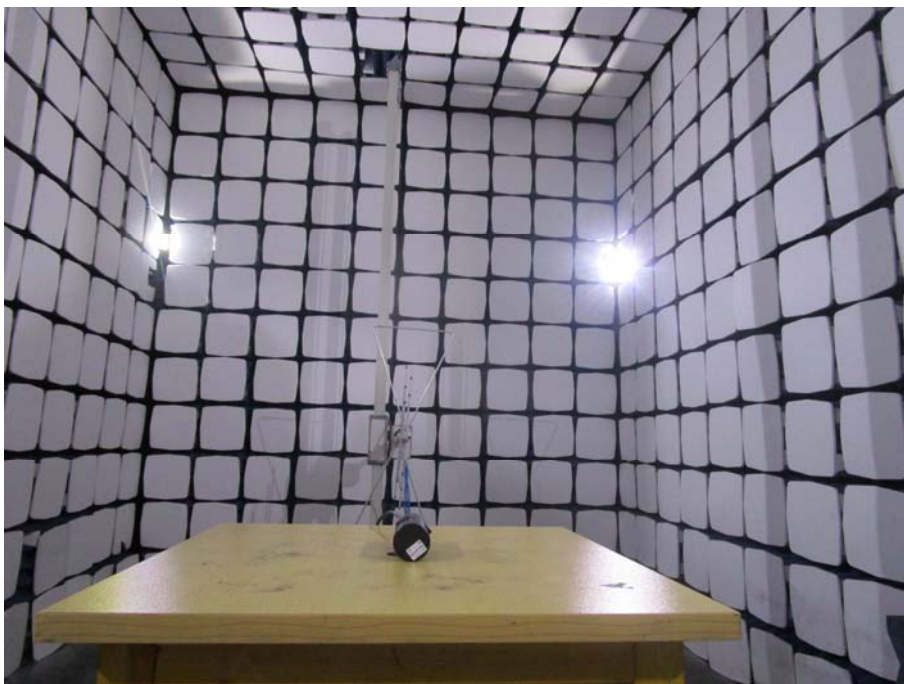

EXHIBIT 4 - TEST SETUP PHOTOGRAPHS

Spurious Radiation Test Setup (9kHz to 30MHz)

Spurious Radiation Test Setup (30MHz to 1G)

Spurious Radiation Test Setup (Above1G)

Extreme Condition Test Setup

Mobile Communication Test Setup