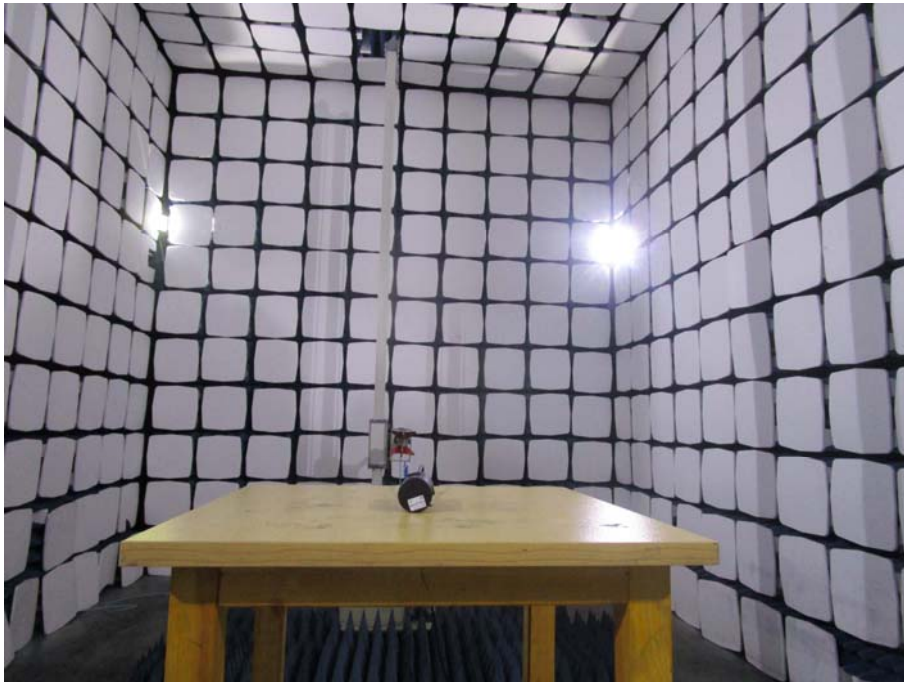

EXHIBIT 4 - TEST SETUP PHOTOGRAPHS

Spurious Radiation Test Setup (9kHz to 30MHz)

Spurious Radiation Test Setup (30MHz to 1G)

Spurious Radiation Test Setup (Above1G)

Extreme Condition Test Setup

Mobile Communication Test Setup