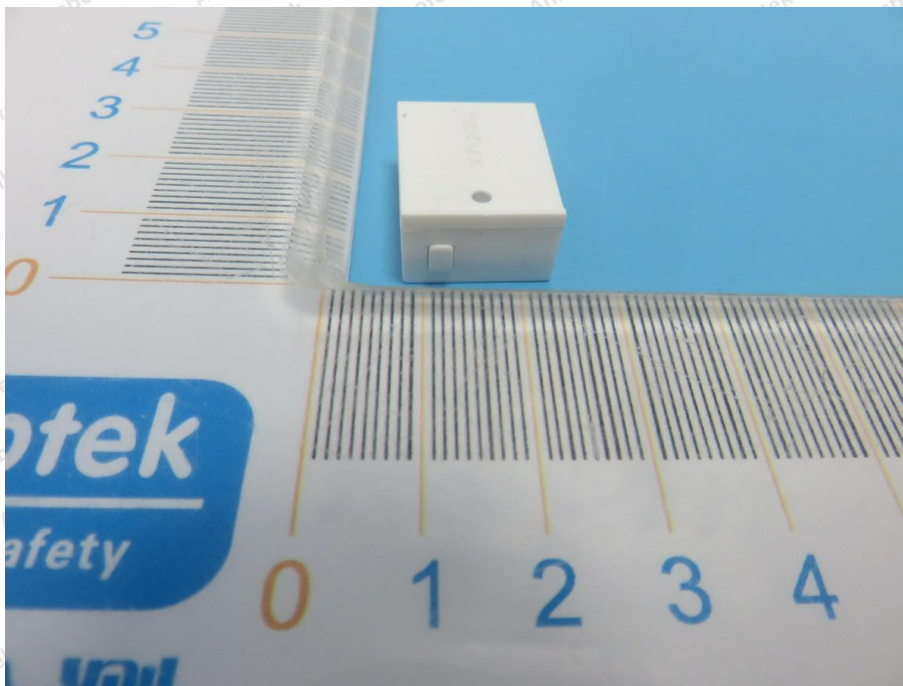

Shenzhen Anbotek Compliance Laboratory Limited

Address: 1/F., Building D, Sogood Science and Technology Park, Sanwei Community, Hangcheng Street, Bao'an District, Shenzhen, Guangdong, China.
Tel: (86) 0755-26066440 Fax: (86) 0755-26014772 Email: service@anbotek.com

Hotline
400-003-0500
www.anbotek.com.cn