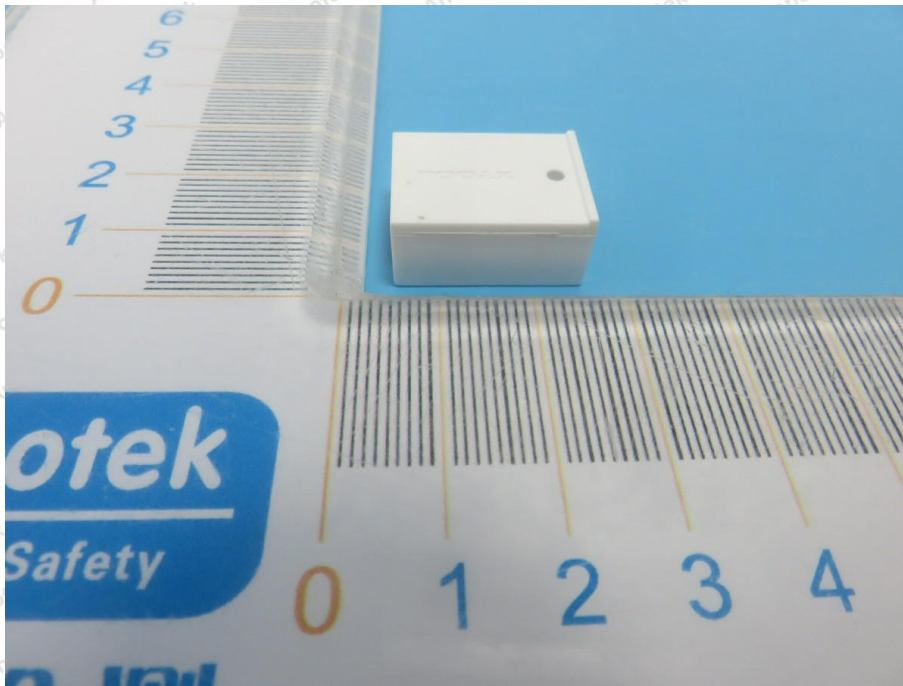

Shenzhen Anbotek Compliance Laboratory Limited

Address: 1/F., Building D, Sogood Science and Technology Park, Sanwei Community, Hangcheng Street, Bao'an District, Shenzhen, Guangdong, China.
Tel: (86) 0755-26066440 Fax: (86) 0755-26014772 Email: service@anbotek.com

Hotline
400-003-0500
www.anbotek.com.cn