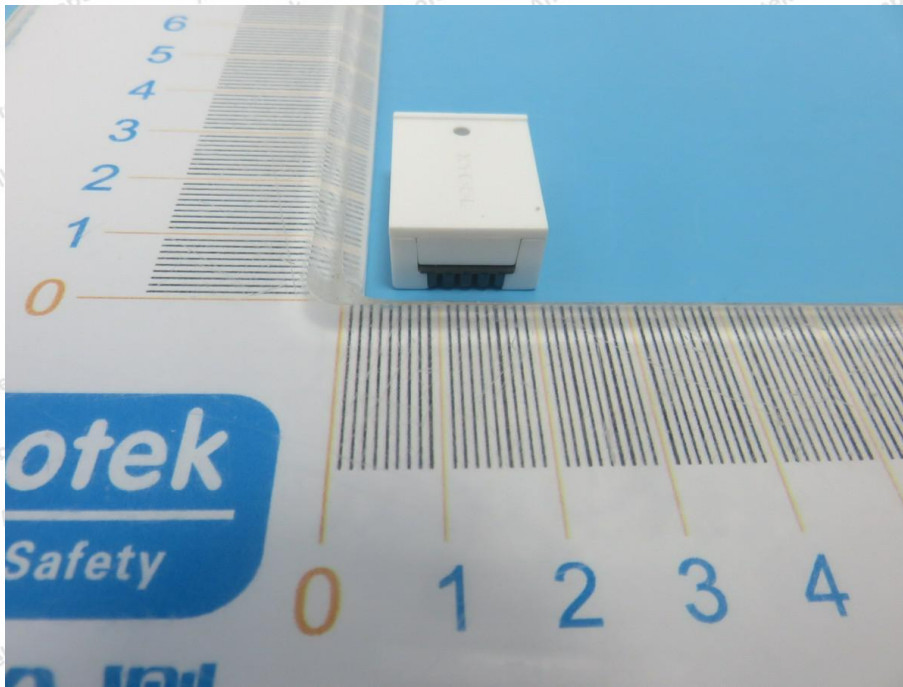

Appendix II -- External Photograph

Shenzhen Anbotek Compliance Laboratory Limited

Address: 1/F., Building D, Sogood Science and Technology Park, Sanwei Community, Hangcheng Street, Bao'an District, Shenzhen, Guangdong, China.
Tel: (86) 0755-26066440 Fax: (86) 0755-26014772 Email: service@anbotek.com