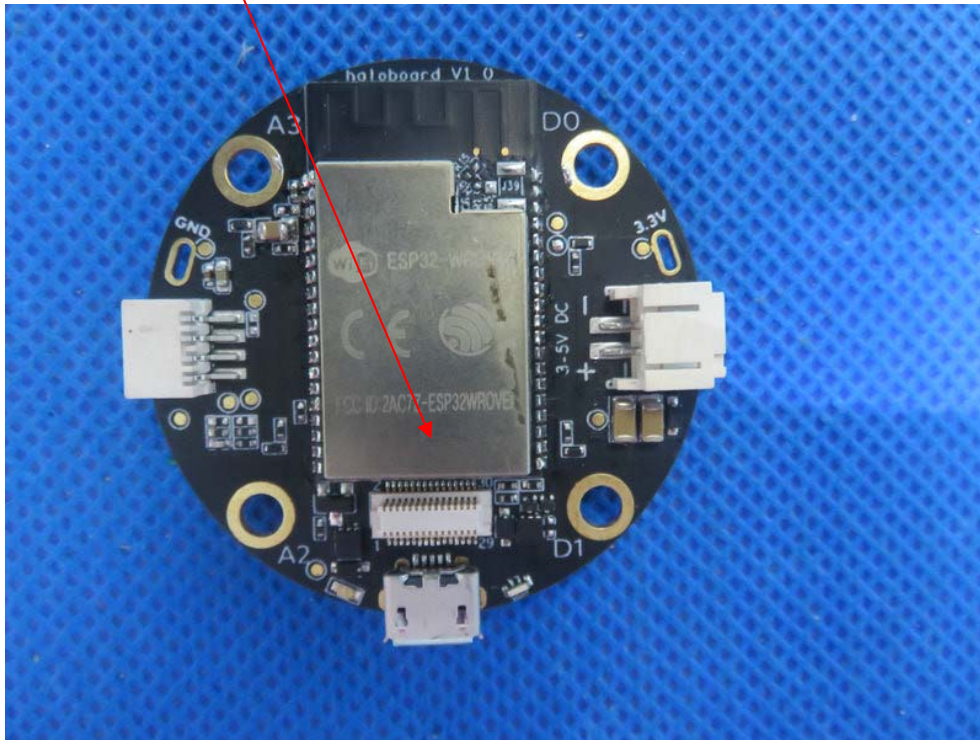

Label Location On EUT

Label

Product Name: Haloboard
Model Number: MFF-K00-01
FCC ID: 2AH9Q-MFFK0001