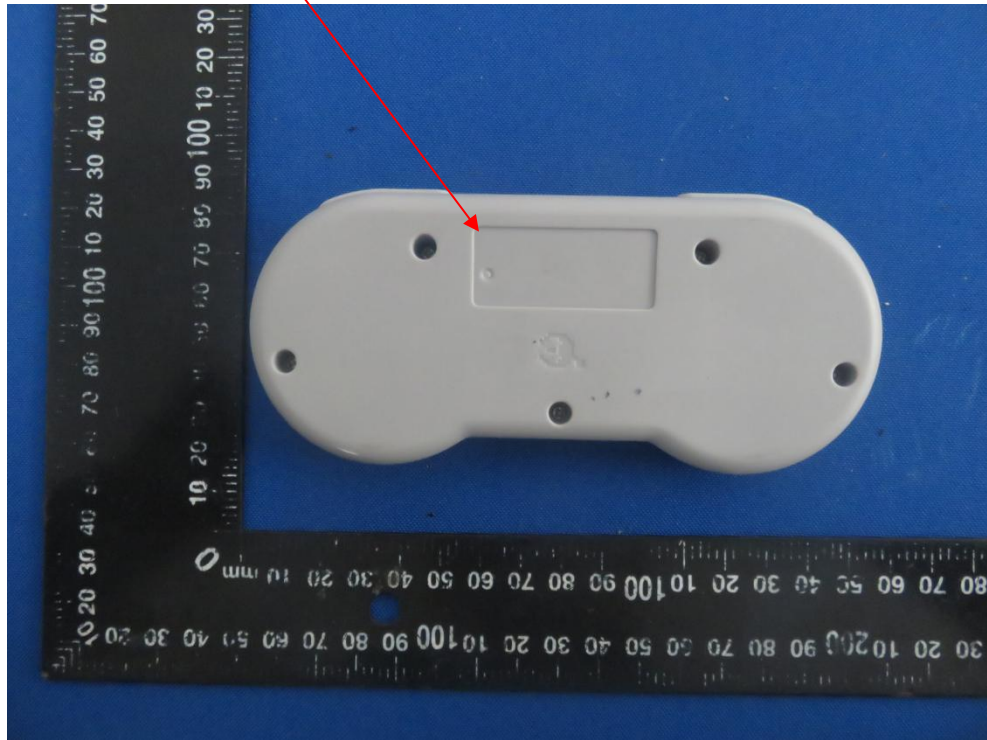

Label Location On EUT

Size: 40mm*18mm