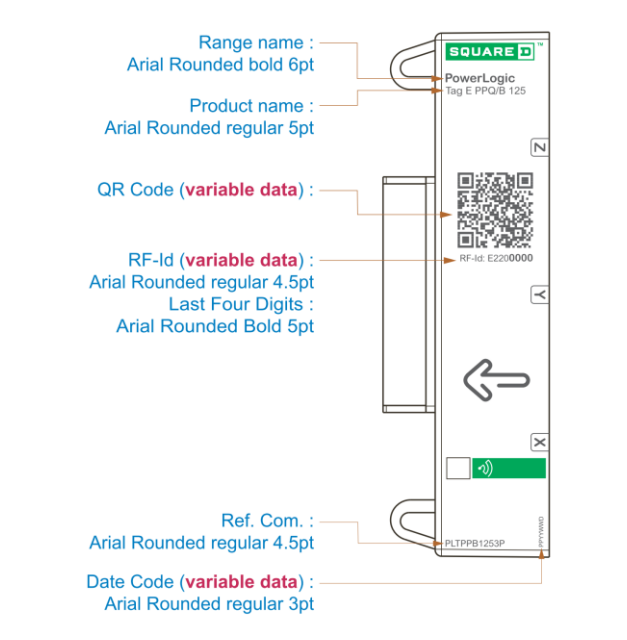

LCIE SUD EST
 Laboratoire de Moirans
 Z.I. Centr'Alp
 170, Rue de Chatagnon
 38430 MOIRANS - FRANCE

PRODUCT LABELING

FCCID: 2AH7L-PLTPPB3P

LCIE SUD EST
 Laboratoire de Moirans
 Z.I. Centr'Alp
 170, Rue de Chatagnon
 38430 MOIRANS - FRANCE

6	7	8	9	10
Ref.	Designation		<p>Pictogram Symbol AC S1A4985804 Arial Rounded 4.5pt</p> <p>3NFV 100-277/173-480 V 50/60 Hz Imax: 160 A Ib: 25 A 3 VA CAT IV</p> <p>FCC ID : 2AHTL-PLTPPB3P IC: 21522-PLTPPB3P</p> <p>se.com/contact Made in Latvia</p> <p>10 10 6 5 5</p> <p>S1B5795771 Waste EAV4499917 UL Listed AAV5757061 CE S1B5795792 Attention Risk</p>	
Prod. Name	Tag E PPQ/B 125			
Date Code	PPYYWWD - PP = Plant code (ex : Schneider VFE: RN) - YY = Year - WW = Week (ex : 25) - D = Day of week between 1 and 7 : 1 (Monday) and 7 (Sunday)			
Ref. Com.	PLTPPB1253P			
QR Code	FORMAT DU CONTENU / CONTENT FORMAT <a href="http://go2se.com/ref=<COMMERCIAL_REF>/sn=<SERIAL-NUMBER>/zb=<RF-Id>">http://go2se.com/ref=<COMMERCIAL_REF>/sn=<SERIAL-NUMBER>/zb=<RF-Id> • http://go2se.com • /ref=<COMMERCIAL_REF> is the commercial reference of the product (9 characters) • /sn=<SERIAL-NUMBER> PPYYwwDIxxxx - PP = Plant code (ex : Schneider VFE: RN) - YY = Year - ww = Week (ex : 25) - D = Day of week between 1 and 7 : 1 (Monday) and 7 (Sunday) - II = Line or machine number or team - xxxx = Unique product number during the day. The number was RAZ at 0am • /zb=<RF-Id> Wireless address of the product (8 characters max.)			
RF-ID	Wireless address of the product : 8 characters - Numbers & capital letters			

	Scale : 1:1	Tolerancing standard :	Units of measure : Millimeter
		MARKING POWERLOGIC™ TAG HR UL MARQUAGE POWERLOGIC™ TAG HR UL	
		Number : GDE3551000	Revision : 05 Sheet : 1/1
All information and data contained in this document are the exclusive property of Schneider Electric Industries SAS and may neither be used nor disclosed without its prior written consent		State : Creation Printed on 2020/06/23	