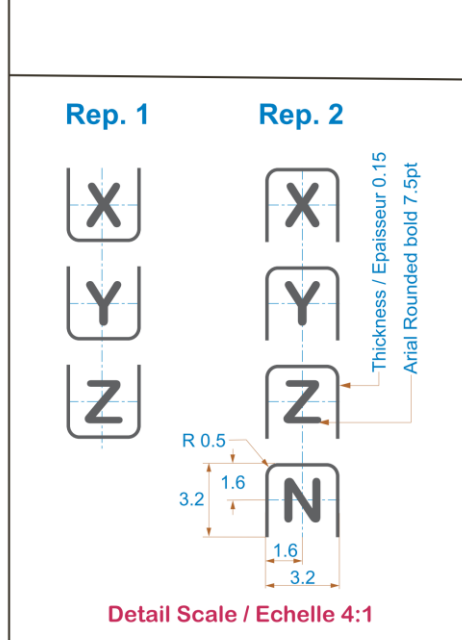

6	7	8	9	10
Ref.	Designation		<p>Pictogram Symbol AC S1A4985804 Arial Rounded 4.5pt</p> <p>3NFV 100-277/173-480 V 50/60 Hz Imax: 160 A Ib: 25 A 3 VA CAT IV</p> <p>FCC ID : 2AHTL-PLTPPB3P IC: 21522-PLTPPB3P</p> <p>se.com/contact Made in Latvia</p> <p>10 10 6 5 5</p> <p>S1B5795771 Waste EAV4499917 UL Listed AAV5757061 CE S1B5795792 Attention Risk</p>	
Prod. Name	Tag E PPQ/B 125			
Date Code	PPYYWWD - PP = Plant code (ex : Schneider VFE: RN) - YY = Year - WW = Week (ex : 25) - D = Day of week between 1 and 7 : 1 (Monday) and 7 (Sunday)			
Ref. Com.	PLTPPB1253P			
QR Code	FORMAT DU CONTENU / CONTENT FORMAT <a href="http://go2se.com/ref=<COMMERCIAL_REF>/sn=<SERIAL-NUMBER>/zb=<RF-Id>">http://go2se.com/ref=<COMMERCIAL_REF>/sn=<SERIAL-NUMBER>/zb=<RF-Id> • http://go2se.com • /ref=<COMMERCIAL_REF> is the commercial reference of the product (9 characters) • /sn=<SERIAL-NUMBER> PPYYwwDIxxxx - PP = Plant code (ex : Schneider VFE: RN) - YY = Year - ww = Week (ex : 25) - D = Day of week between 1 and 7 : 1 (Monday) and 7 (Sunday) - II = Line or machine number or team - xxxx = Unique product number during the day. The number was RAZ at 0am • /zb=<RF-Id> Wireless address of the product (8 characters max.)			
RF-ID	Wireless address of the product : 8 characters - Numbers & capital letters			

	Scale : 1:1	Tolerancing standard :	Units of measure : Millimeter
		MARKING POWERLOGIC™ TAG HR UL MARQUAGE POWERLOGIC™ TAG HR UL	
		Number : GDE3551000	Revision : 05 Sheet : 1/1
All information and data contained in this document are the exclusive property of Schneider Electric Industries SAS and may neither be used nor disclosed without its prior written consent		State : Creation Printed on 2020/06/23	