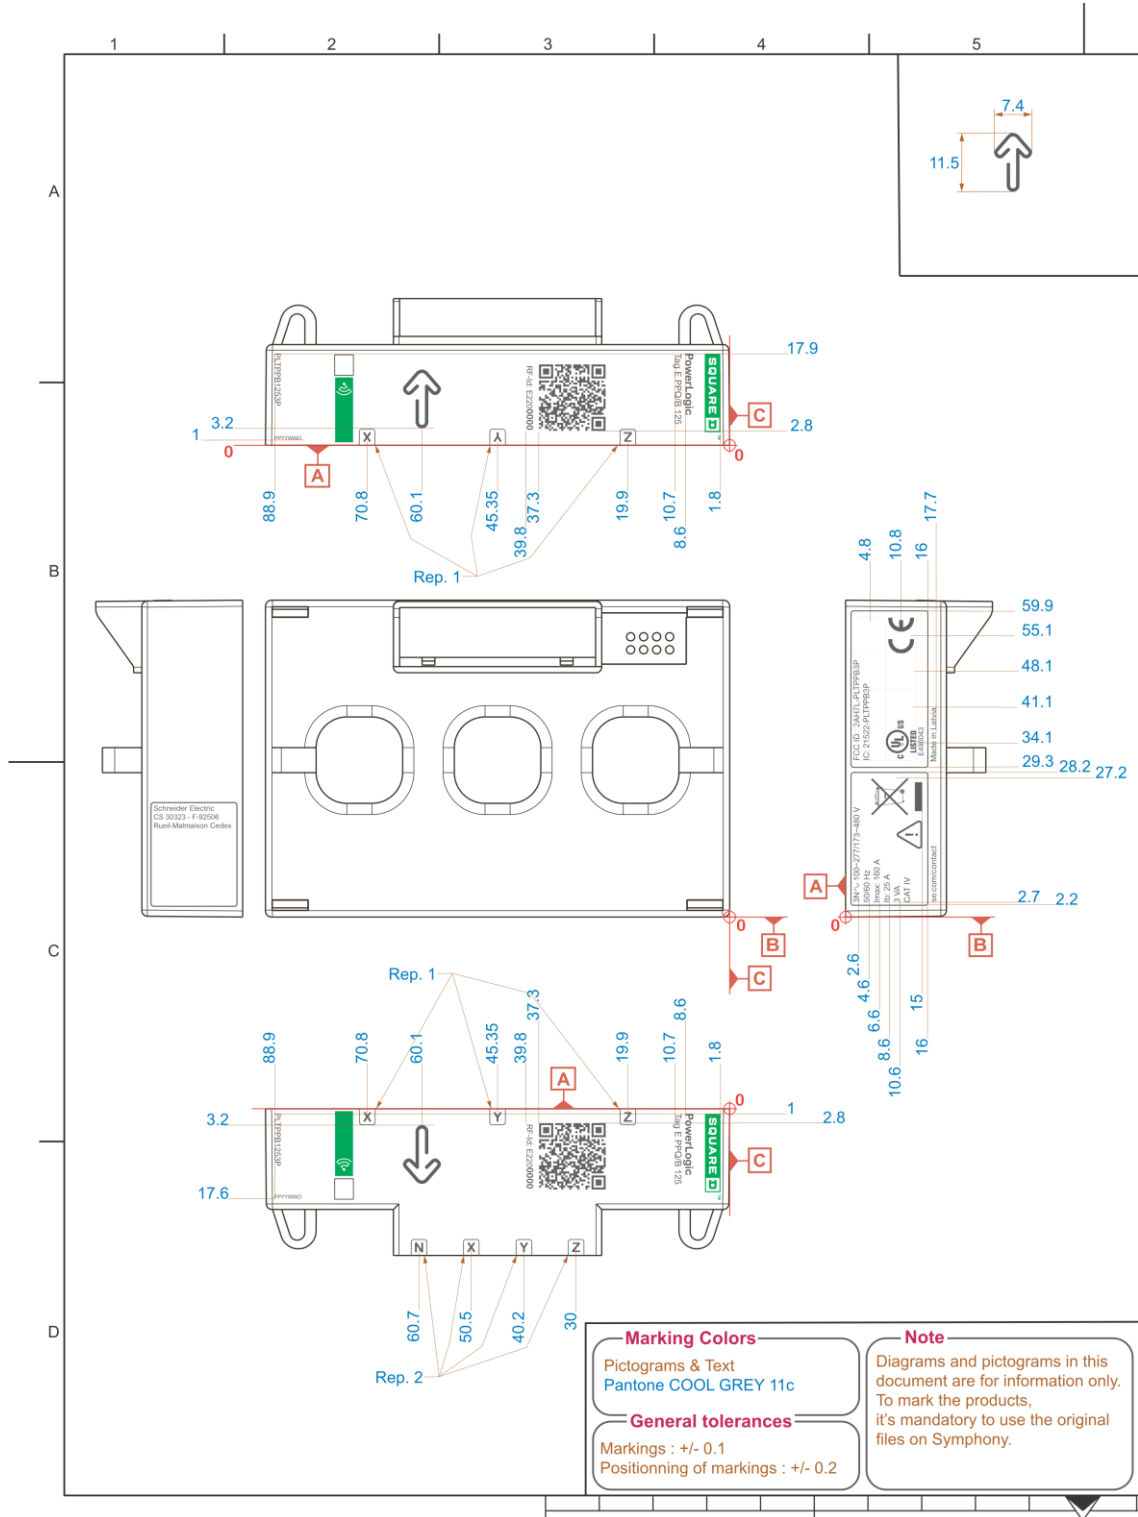

LCIE SUD EST
Laboratoire de Moirans
Z.I. Centr'Alp
170, Rue de Chatagnon
38430 MOIRANS - FRANCE

PRODUCT LABELING

FCCID: 2AH7L-PLTPPB3P