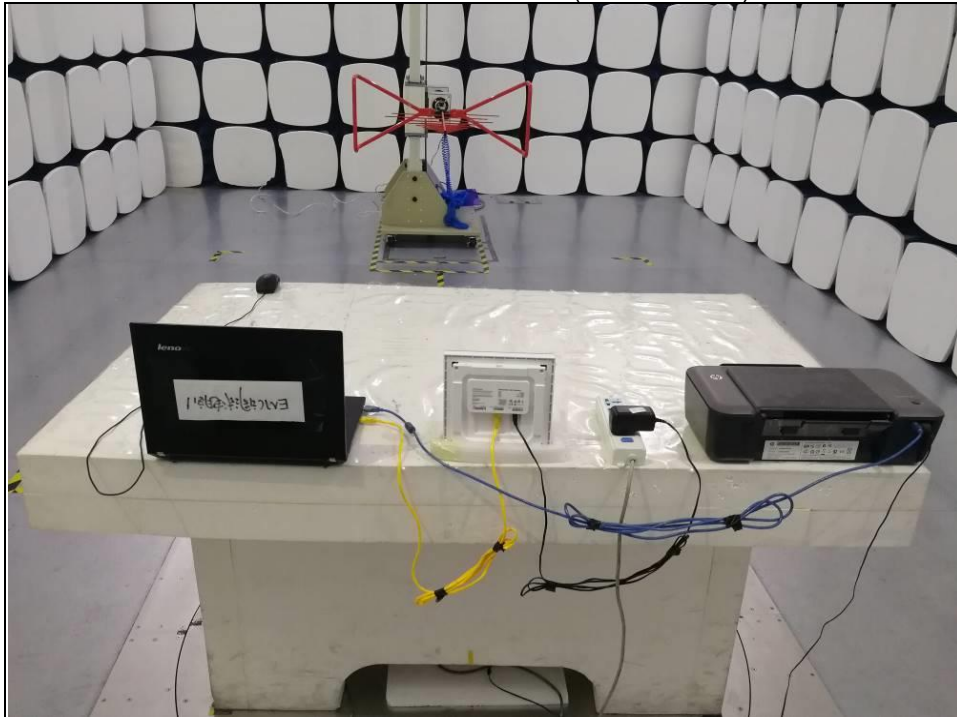

SET-UP FOR FCC 15B

CONDUCTED EMISSION TEST

RADIATED EMISSION TEST (30MHz-1GHz)

RADIATED EMISSION TEST (Above 1GHz)

SET-UP FOR FCC 15.247

Conducted emission test

Radiated emission test: Frequency Range < 30MHz ~1GHz >

Radiated emission test: Frequency Range < Above 1GHz >

SET-UP FOR FCC 15.225

Conducted emission test

Radiated emission test: Frequency Range < 9K~30MHz >

Radiated emission test: Frequency Range < 30MHz ~1GHz >