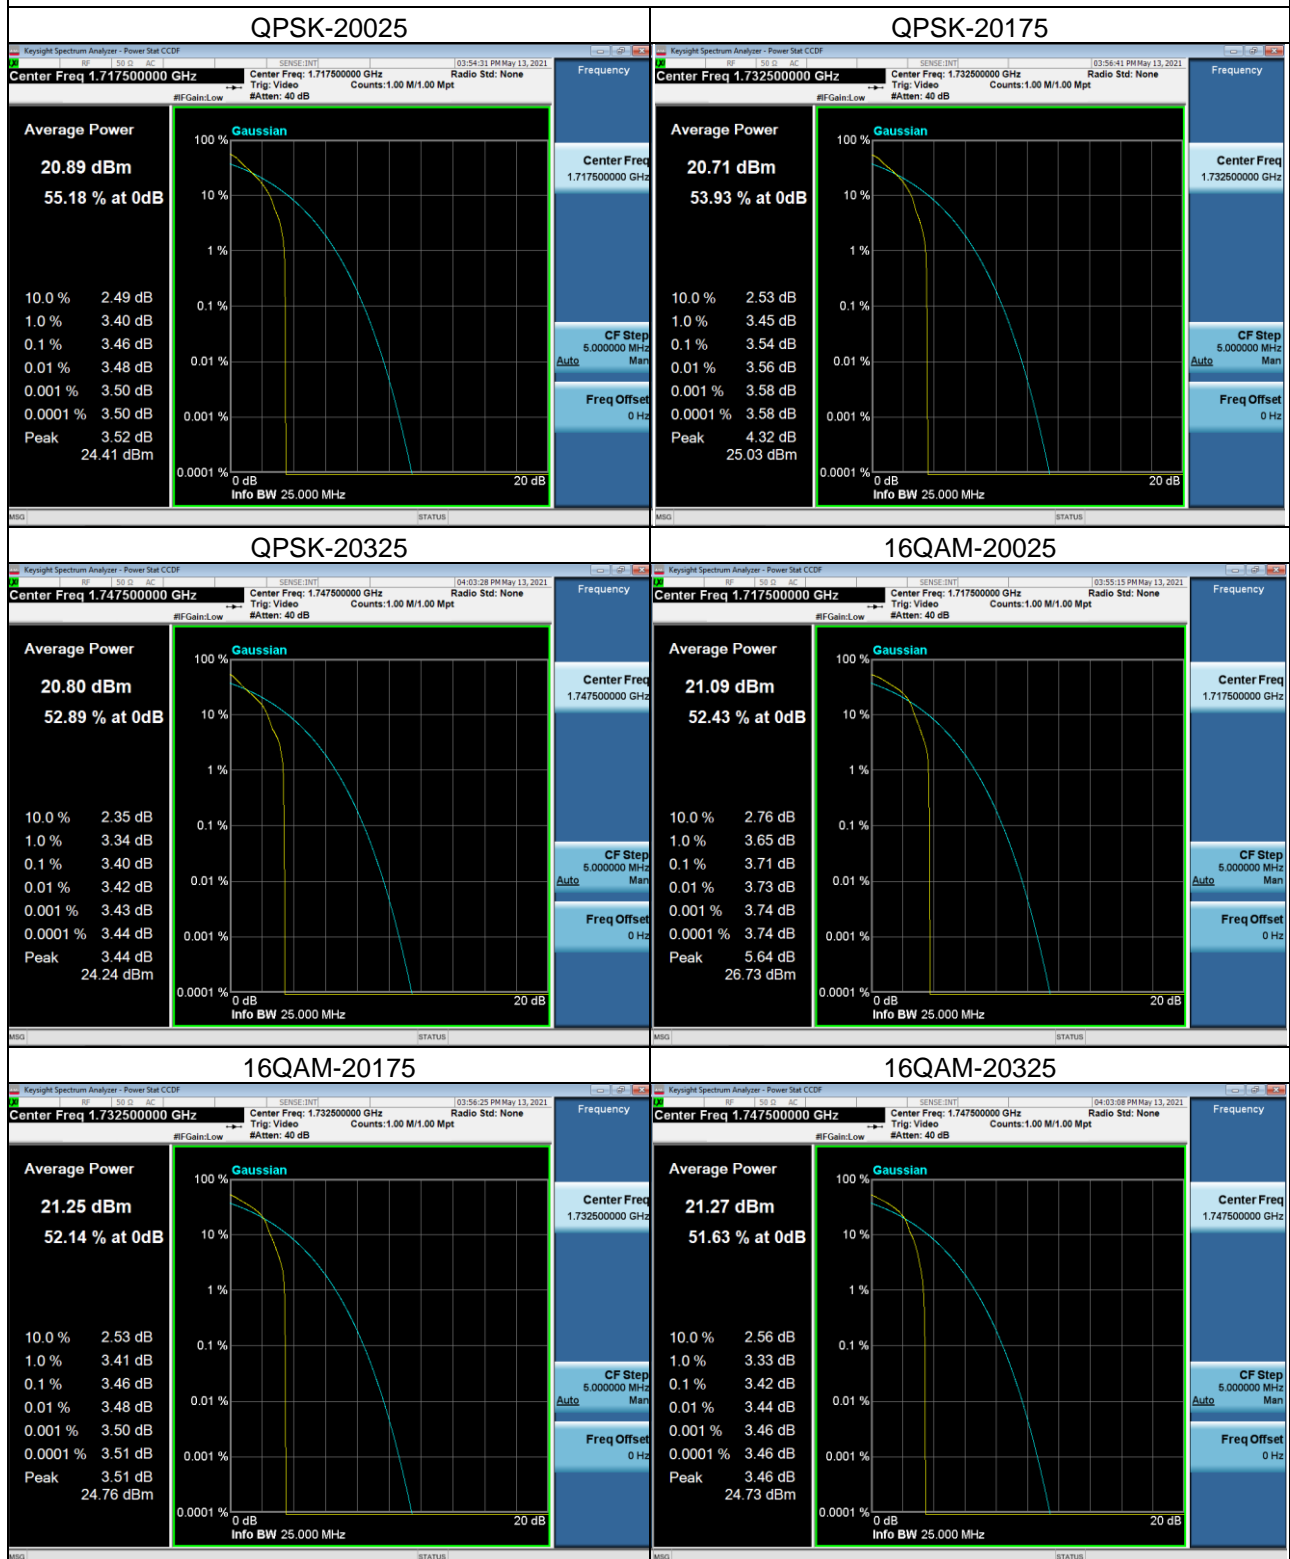

LTE Band 4_15M Spectrum Plot