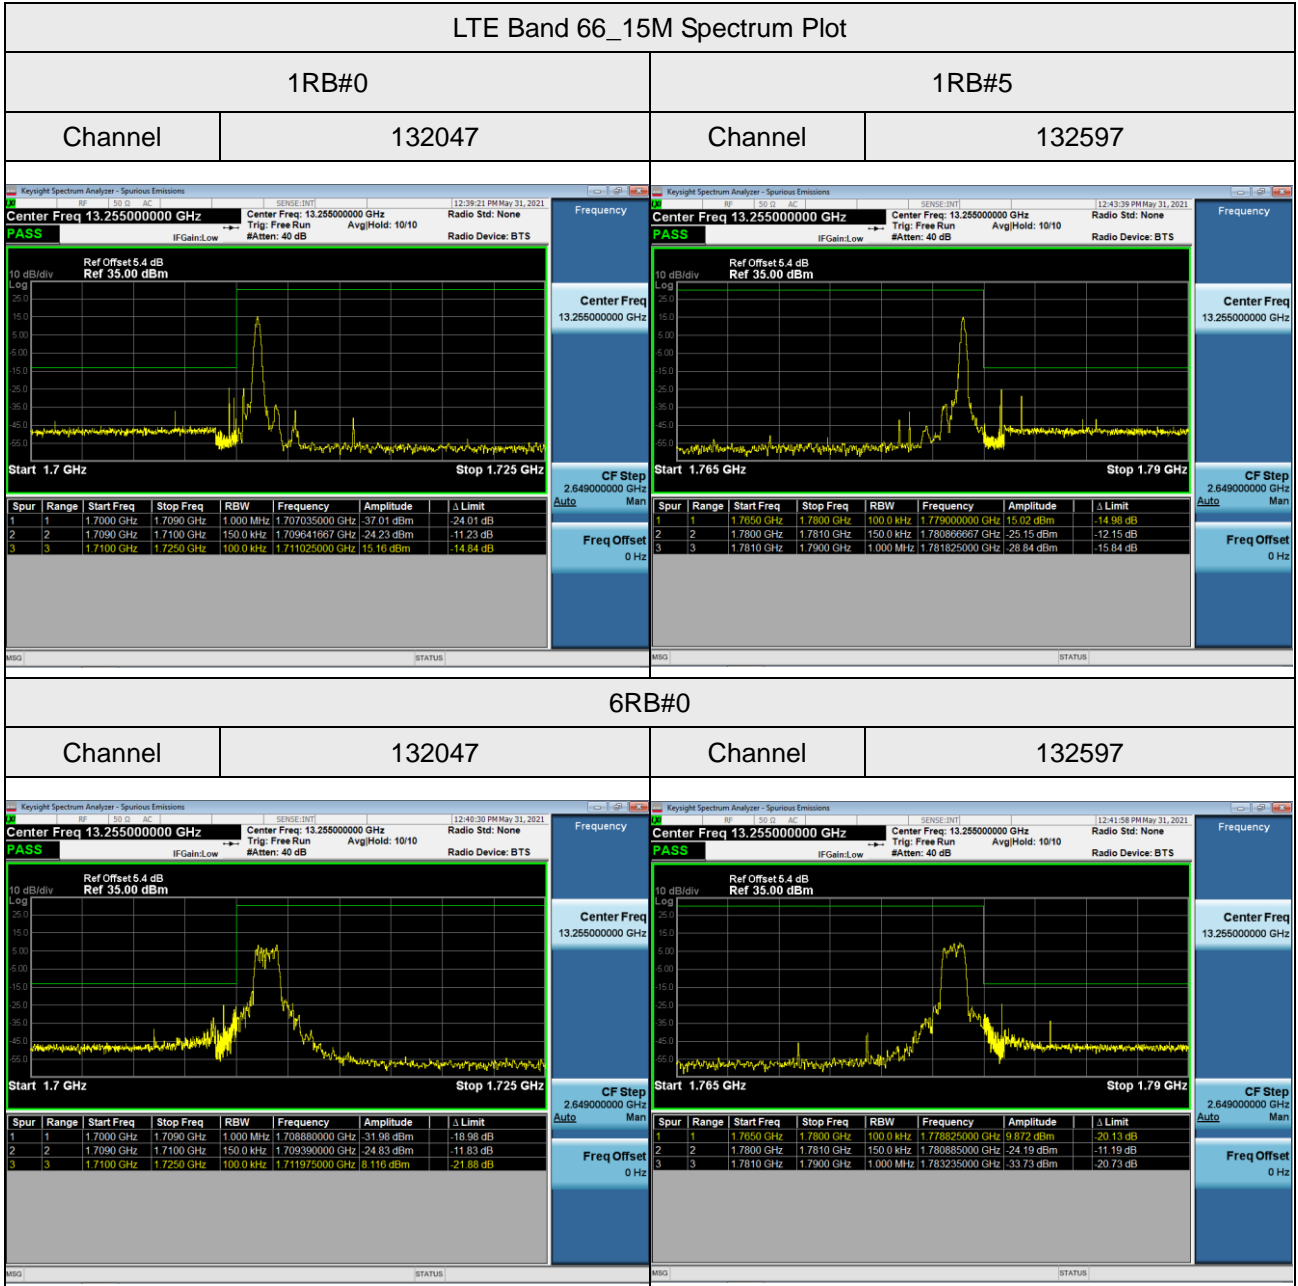

## LTE Band 66\_3M Spectrum Plot

1RB#0		1RB#5	
Channel	131987	Channel	132657

## LTE Band 85\_5M Spectrum Plot

## LTE Band 4\_1.4M Spectrum Plot