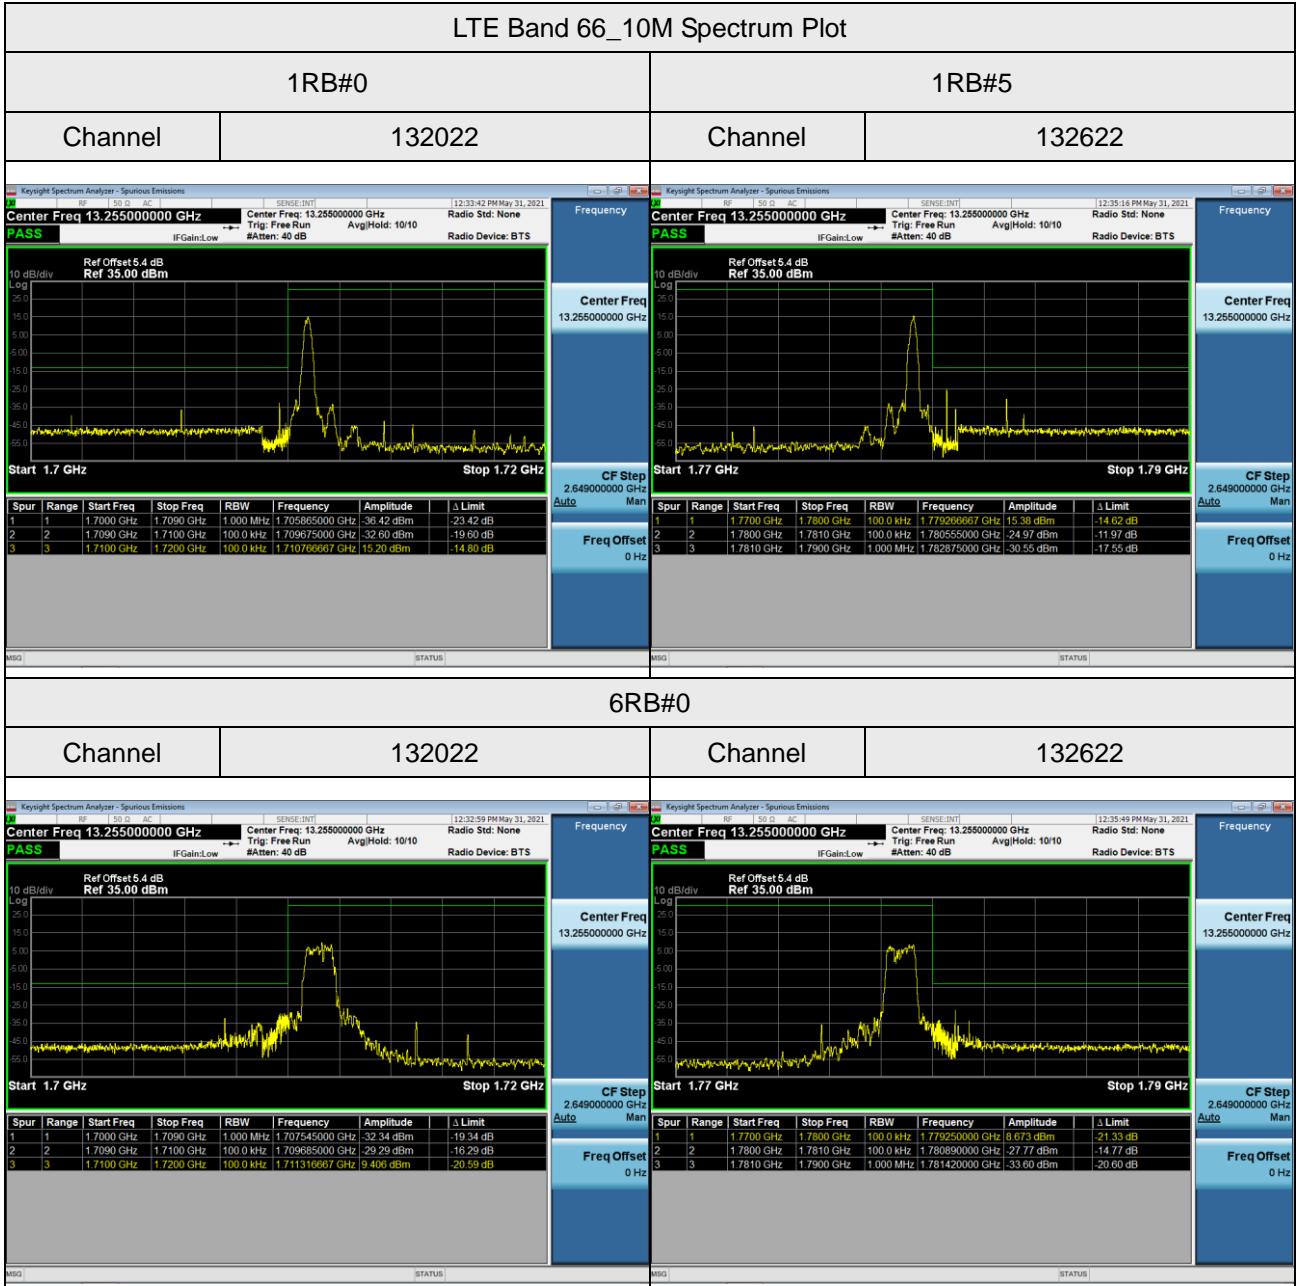

## LTE Band 66\_3M Spectrum Plot

1RB#0		1RB#5	
Channel	131987	Channel	132657

## LTE Band 85\_5M Spectrum Plot

## LTE Band 4\_1.4M Spectrum Plot