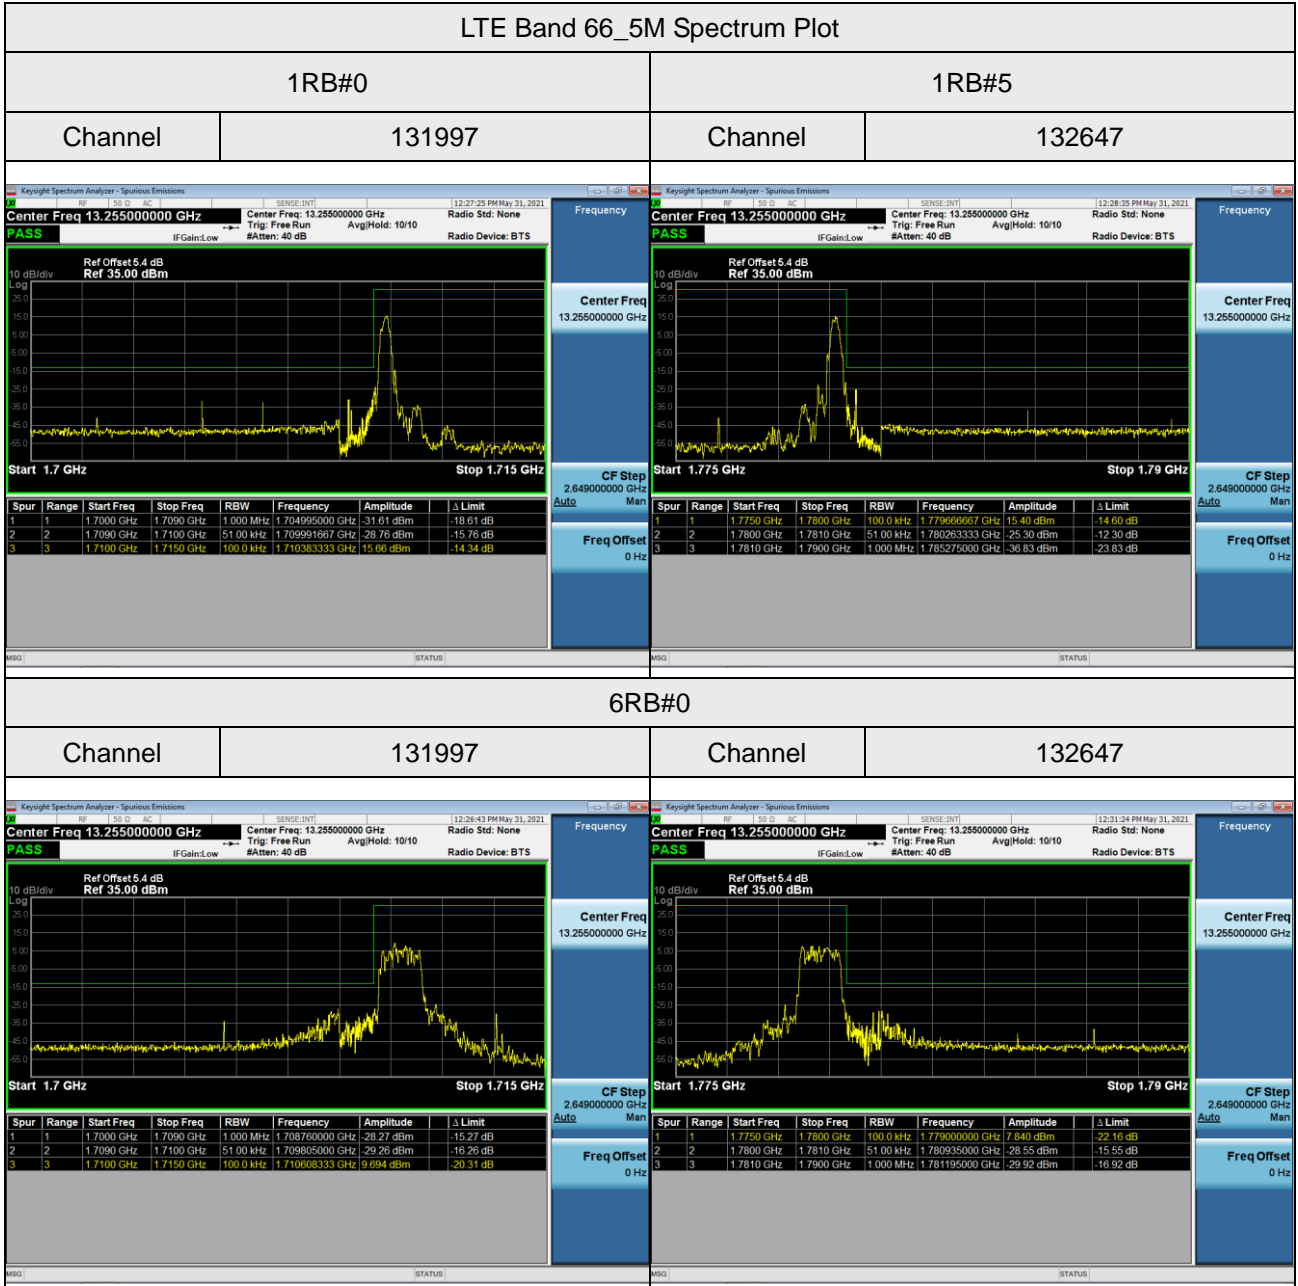

## LTE Band 66\_3M Spectrum Plot

1RB#0		1RB#5	
Channel	131987	Channel	132657

## LTE Band 85\_5M Spectrum Plot

## LTE Band 4\_1.4M Spectrum Plot

## LTE Band 4\_5M Spectrum Plot