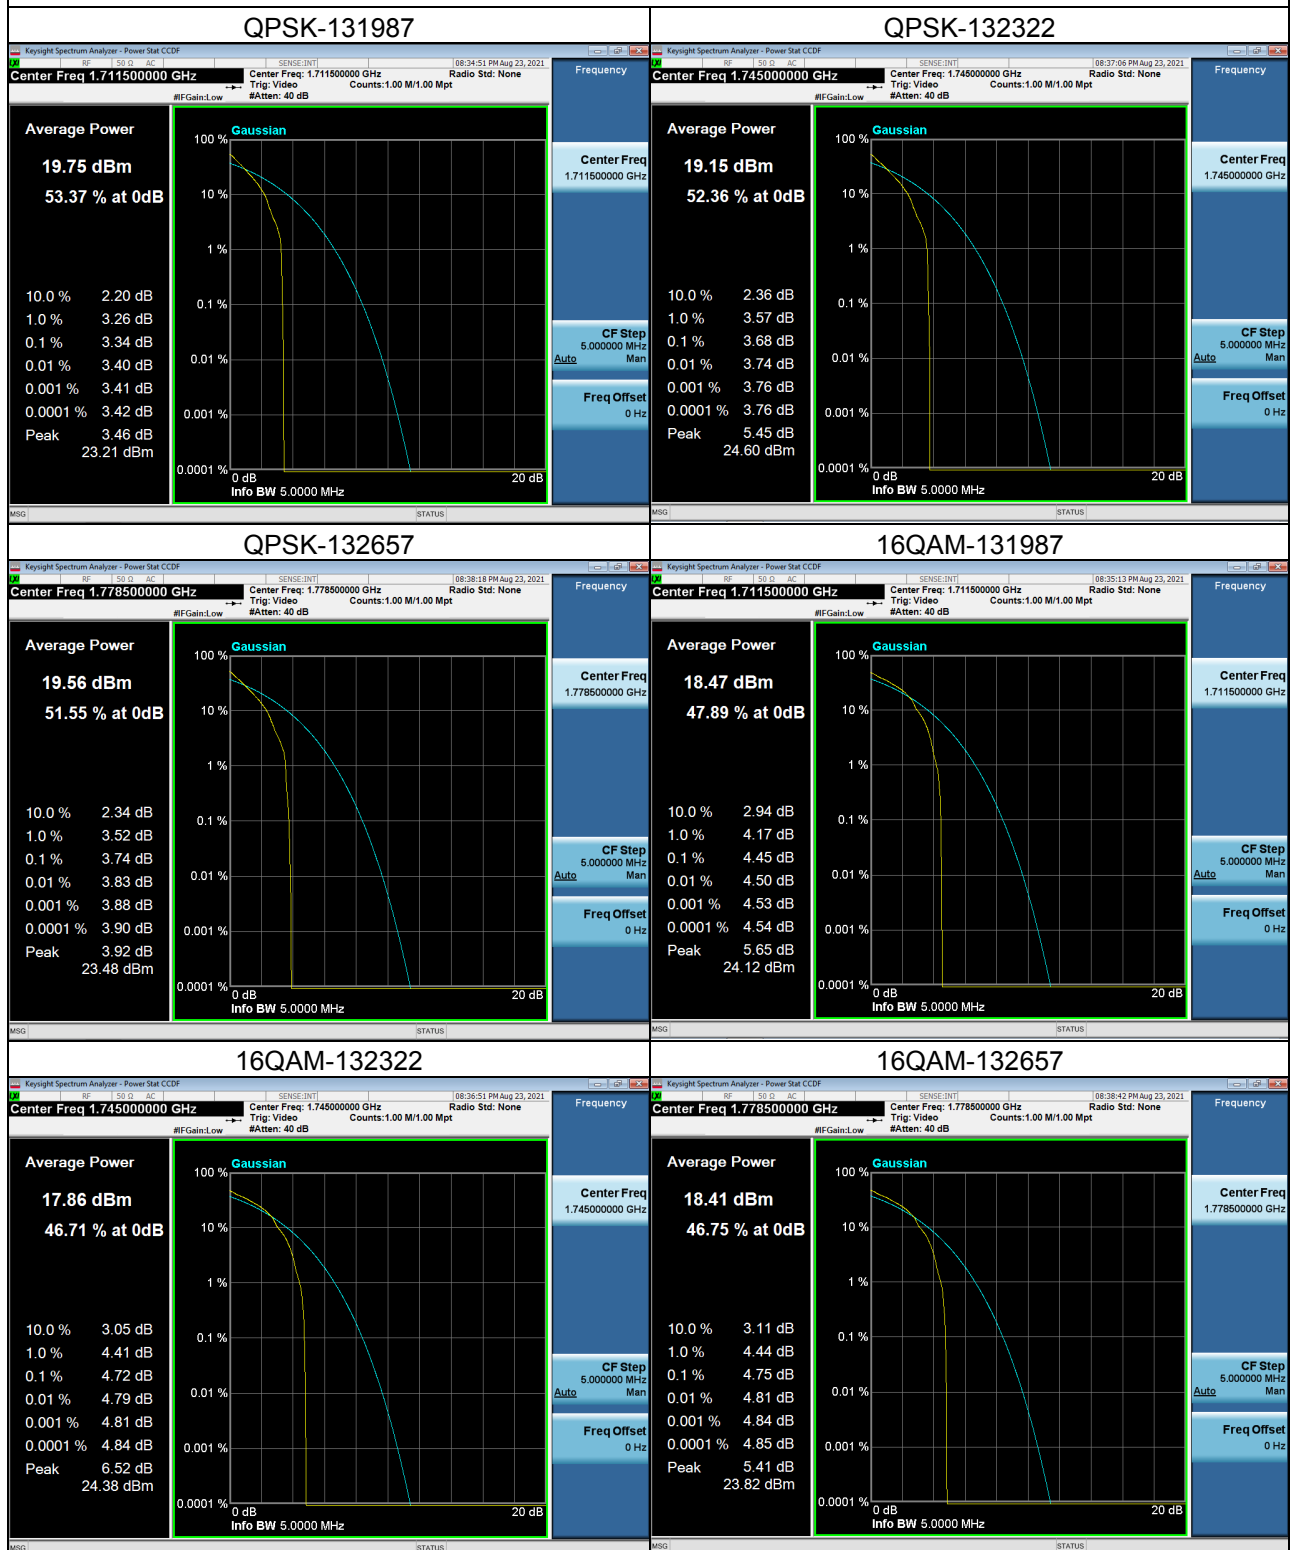

LTE Band 66_10M Spectrum Plot

1RB#0	1RB#5
Channel 132022	Channel 132622

6RB#0

Channel 132022	Channel 132622
----------------	----------------

LTE Band 85_5M Spectrum Plot

1RB#0		1RB#5	
Channel	134027	Channel	134132

6RB#0

Channel		134027	Channel		134132
---------	--	--------	---------	--	--------

APPENDIX H - PEAK TO AVERAGE RATIO

LTE Band 4_1.4M Spectrum Plot

LTE Band 4_3M Spectrum Plot

LTE Band 4_5M Spectrum Plot

LTE Band 4_10M Spectrum Plot

LTE Band 4_15M Spectrum Plot

LTE Band 4_20M Spectrum Plot

LTE Band 12 Spectrum Plot_1.4M

LTE Band 12 Spectrum Plot_3M

LTE Band 12 Spectrum Plot_5M

LTE Band 12 Spectrum Plot_10M

LTE Band 13 Spectrum Plot_5M

LTE Band 13 Spectrum Plot_10M

LTE Band 66_1.4M Spectrum Plot

LTE Band 66_3M Spectrum Plot

LTE Band 66_5M Spectrum Plot

LTE Band 66_10M Spectrum Plot

LTE Band 66_15M Spectrum Plot

LTE Band 66_20M Spectrum Plot