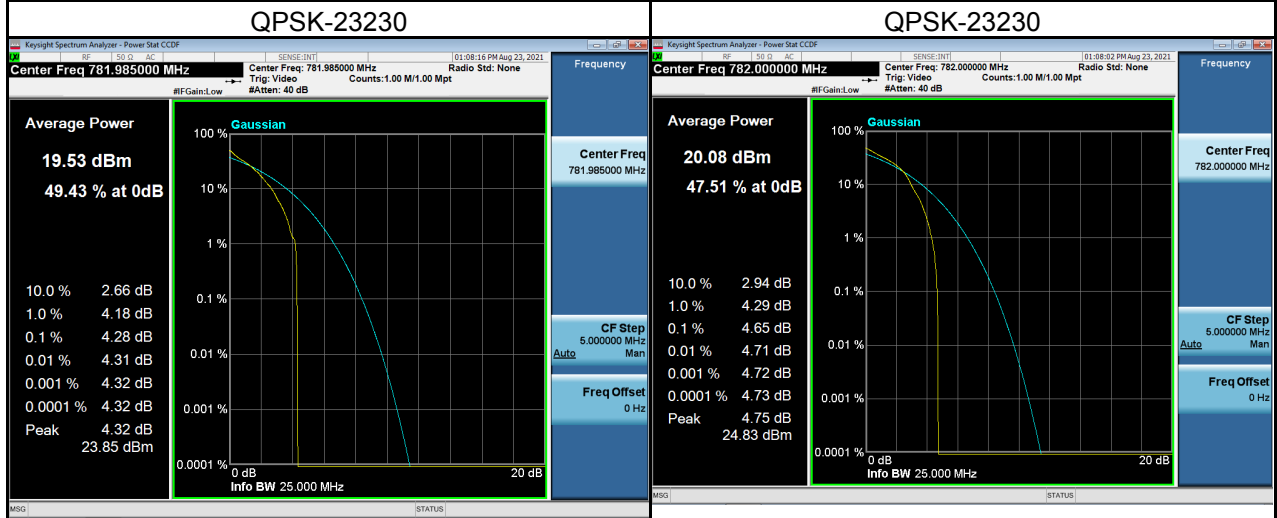

LTE Band 4_15M Spectrum Plot

LTE Band 4_20M Spectrum Plot

LTE Band 12 Spectrum Plot_1.4M

LTE Band 12 Spectrum Plot_3M

LTE Band 12 Spectrum Plot_5M

LTE Band 12 Spectrum Plot_10M

LTE Band 13 Spectrum Plot_5M

LTE Band 13 Spectrum Plot_10M

LTE Band 66_1.4M Spectrum Plot

LTE Band 66_3M Spectrum Plot

LTE Band 66_5M Spectrum Plot

LTE Band 66_10M Spectrum Plot

LTE Band 66_15M Spectrum Plot

LTE Band 66_20M Spectrum Plot