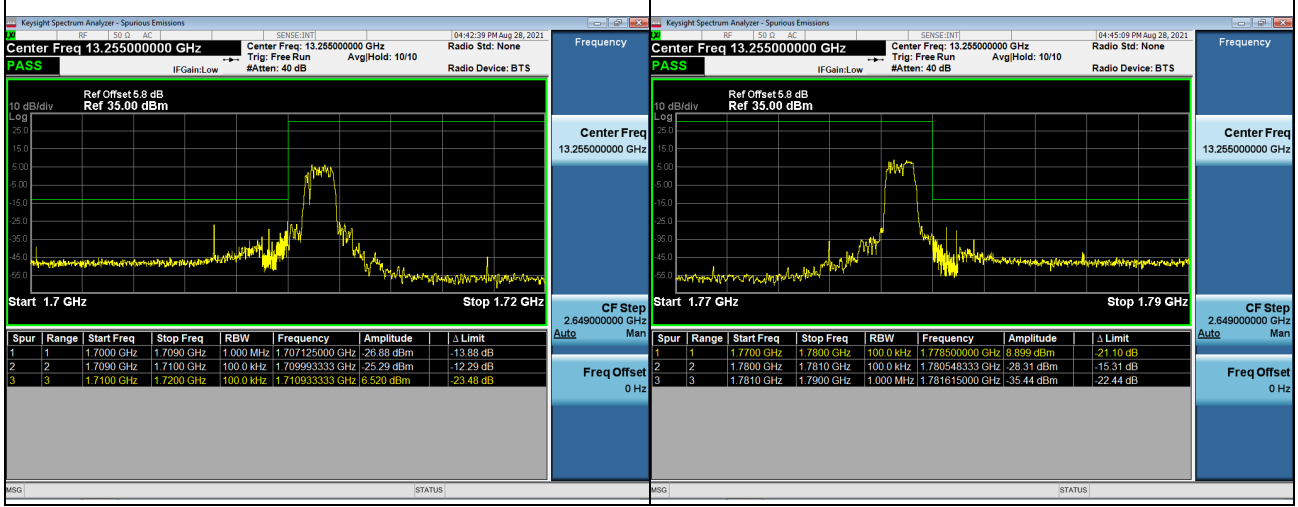

LTE Band 66_10M Spectrum Plot

1RB#0	1RB#5
Channel 132022	Channel 132622

6RB#0

Channel 132022	Channel 132622
----------------	----------------

LTE Band 85_5M Spectrum Plot

1RB#0		1RB#5	
Channel	134027	Channel	134132

6RB#0

Channel		134027	Channel		134132
---------	--	--------	---------	--	--------

APPENDIX H - PEAK TO AVERAGE RATIO

LTE Band 4_1.4M Spectrum Plot

LTE Band 4_3M Spectrum Plot

LTE Band 4_5M Spectrum Plot

LTE Band 4_10M Spectrum Plot

LTE Band 4_15M Spectrum Plot

LTE Band 4_20M Spectrum Plot

LTE Band 12 Spectrum Plot_1.4M

LTE Band 12 Spectrum Plot_3M

LTE Band 12 Spectrum Plot_5M

LTE Band 12 Spectrum Plot_10M

LTE Band 13 Spectrum Plot_5M

LTE Band 13 Spectrum Plot_10M