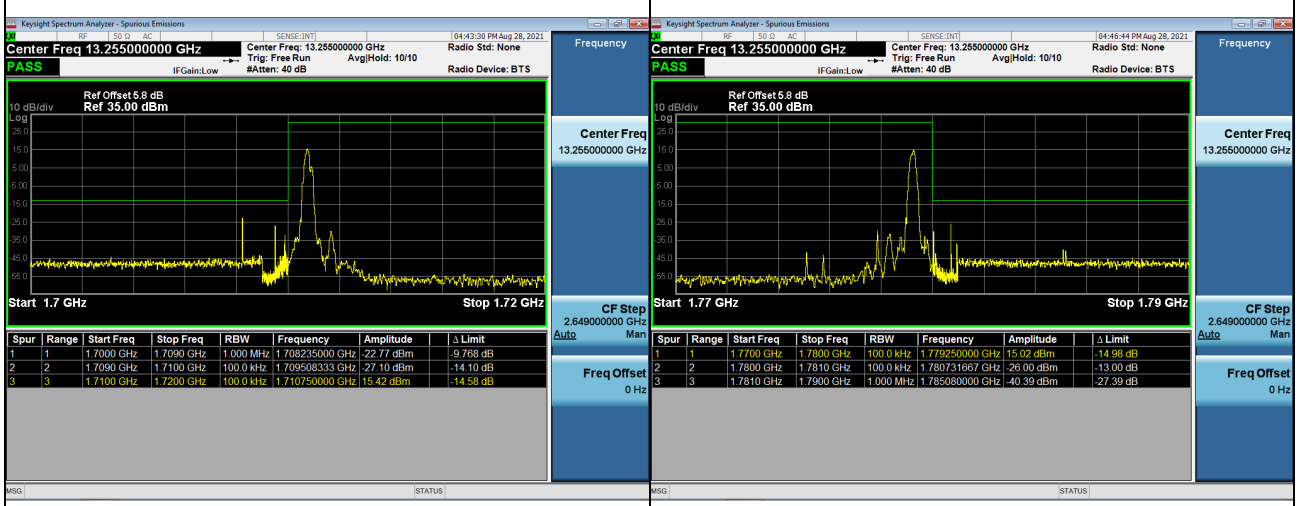

LTE Band 66_10M Spectrum Plot

1RB#0	1RB#5
Channel 132022	Channel 132622

6RB#0

Channel 132022	Channel 132622
----------------	----------------

LTE Band 85_5M Spectrum Plot

1RB#0		1RB#5	
Channel	134027	Channel	134132

6RB#0

Channel		134027	Channel		134132
---------	--	--------	---------	--	--------

APPENDIX H - PEAK TO AVERAGE RATIO

LTE Band 4_1.4M Spectrum Plot

LTE Band 4_3M Spectrum Plot

LTE Band 4_5M Spectrum Plot

LTE Band 4_10M Spectrum Plot

LTE Band 4_15M Spectrum Plot

LTE Band 4_20M Spectrum Plot

LTE Band 12 Spectrum Plot_1.4M

LTE Band 12 Spectrum Plot_3M

LTE Band 12 Spectrum Plot_5M

LTE Band 12 Spectrum Plot_10M

LTE Band 13 Spectrum Plot_5M

LTE Band 13 Spectrum Plot_10M