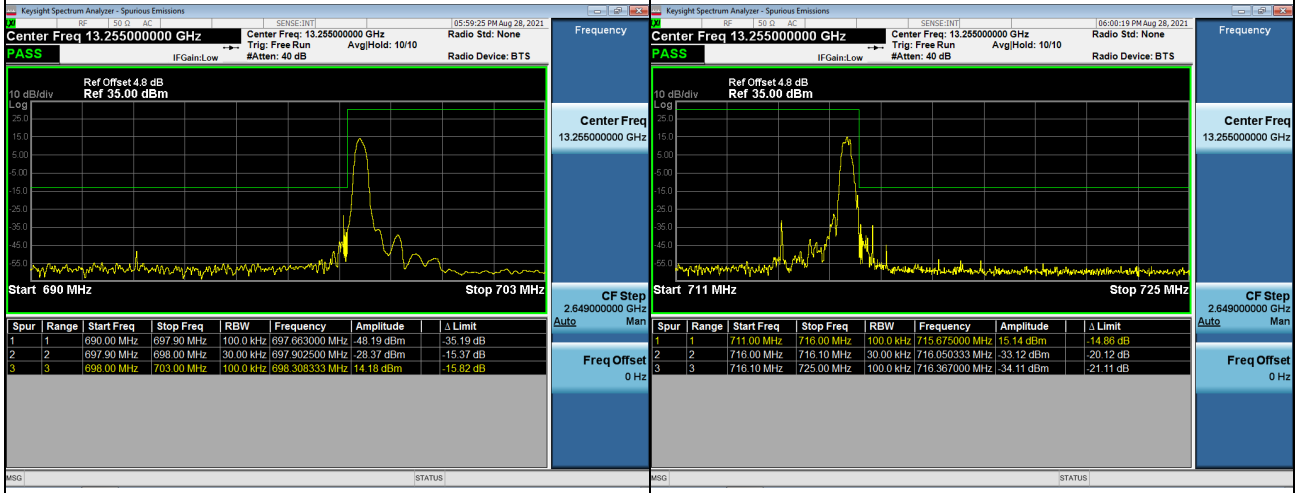

LTE Band 66_10M Spectrum Plot

1RB#0	1RB#5
Channel 132022	Channel 132622

6RB#0

Channel 132022	Channel 132622
----------------	----------------

LTE Band 85_5M Spectrum Plot

1RB#0		1RB#5	
Channel	134027	Channel	134132

6RB#0

Channel		134027	Channel		134132
---------	--	--------	---------	--	--------

APPENDIX H - PEAK TO AVERAGE RATIO

LTE Band 4_1.4M Spectrum Plot

LTE Band 4_3M Spectrum Plot

LTE Band 4_5M Spectrum Plot

LTE Band 4_10M Spectrum Plot

LTE Band 4_15M Spectrum Plot

LTE Band 4_20M Spectrum Plot

LTE Band 12 Spectrum Plot_1.4M

LTE Band 12 Spectrum Plot_3M

LTE Band 12 Spectrum Plot_5M

LTE Band 12 Spectrum Plot_10M

LTE Band 13 Spectrum Plot_5M

LTE Band 13 Spectrum Plot_10M