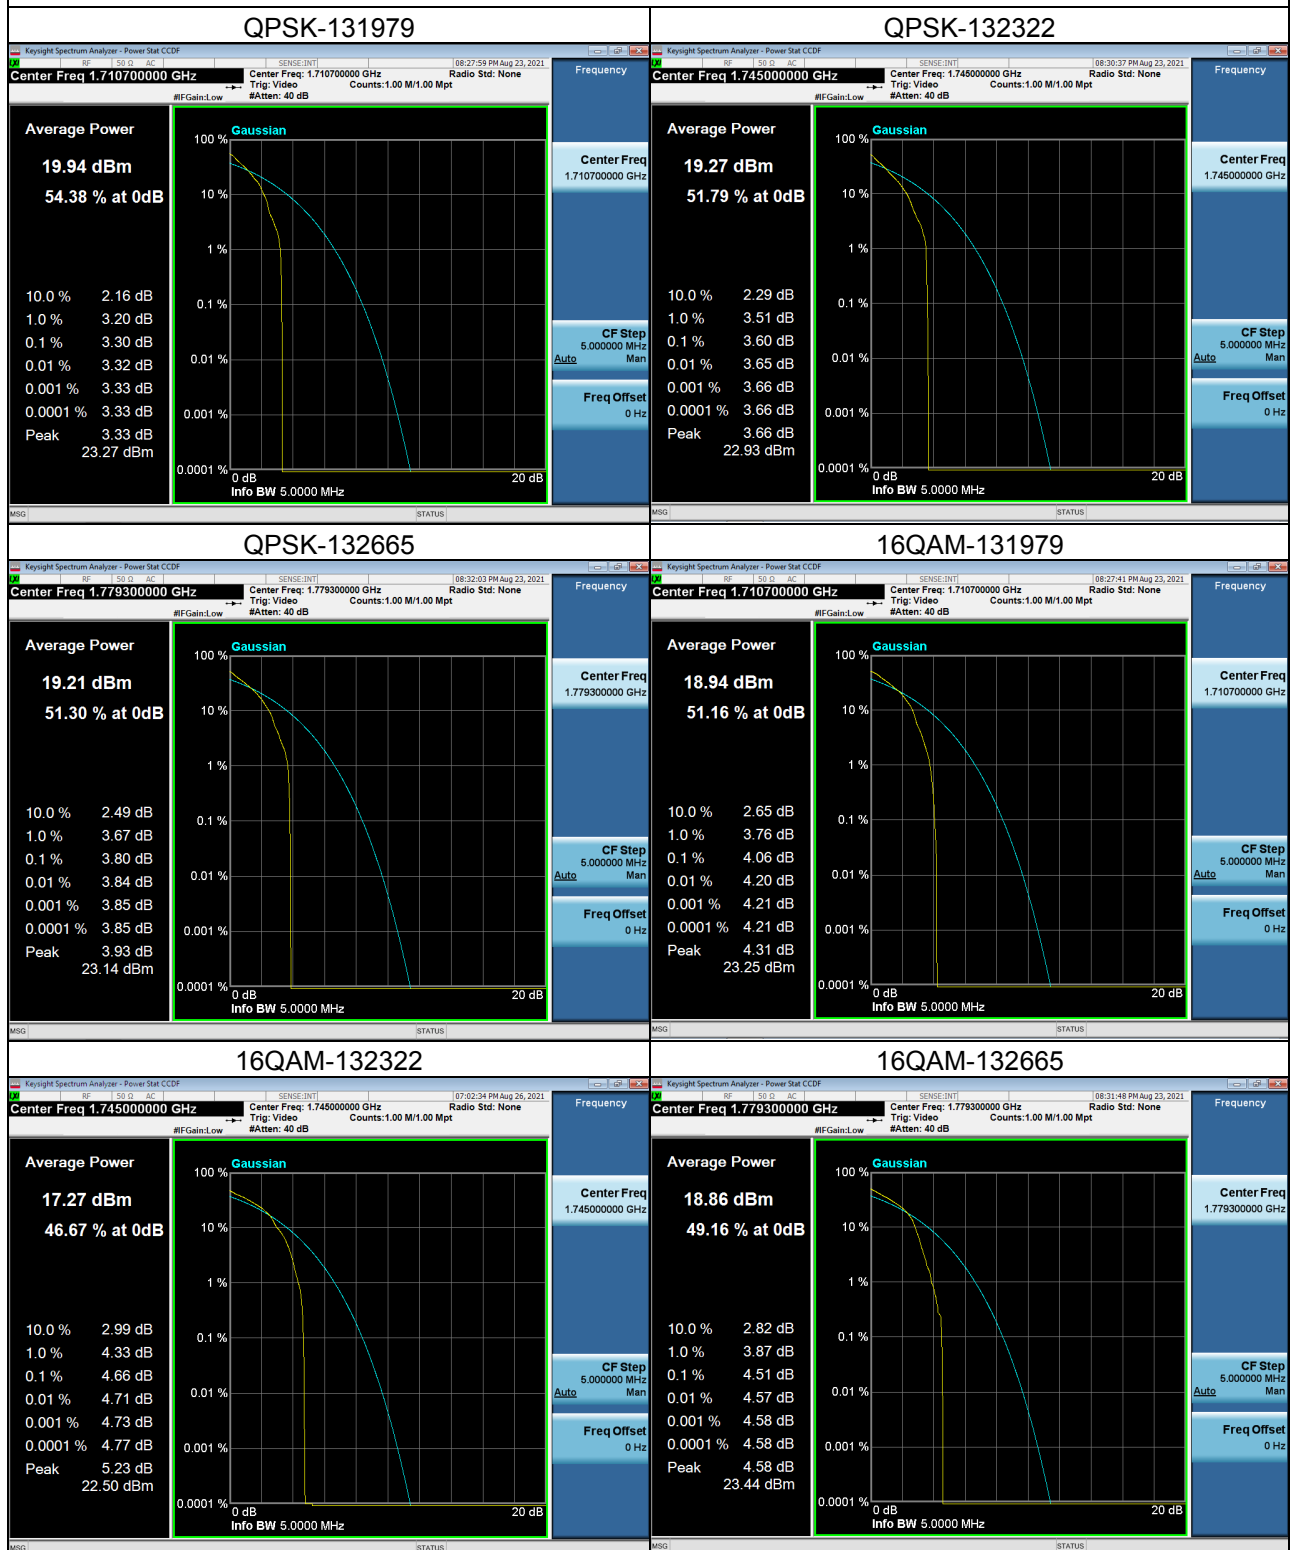

LTE Band 66_10M Spectrum Plot

1RB#0	1RB#5
Channel 132022	Channel 132622

6RB#0

Channel 132022	Channel 132622
----------------	----------------

LTE Band 85_5M Spectrum Plot

1RB#0		1RB#5	
Channel	134027	Channel	134132

6RB#0

Channel		134027	Channel		134132
---------	--	--------	---------	--	--------

APPENDIX H - PEAK TO AVERAGE RATIO

LTE Band 4_1.4M Spectrum Plot

LTE Band 4_3M Spectrum Plot

LTE Band 4_5M Spectrum Plot

LTE Band 4_10M Spectrum Plot

LTE Band 4_15M Spectrum Plot

LTE Band 4_20M Spectrum Plot

LTE Band 12 Spectrum Plot_1.4M

LTE Band 12 Spectrum Plot_3M

LTE Band 12 Spectrum Plot_5M

LTE Band 12 Spectrum Plot_10M

LTE Band 13 Spectrum Plot_5M

LTE Band 13 Spectrum Plot_10M

LTE Band 66_1.4M Spectrum Plot

LTE Band 66_3M Spectrum Plot

LTE Band 66_5M Spectrum Plot

LTE Band 66_10M Spectrum Plot

LTE Band 66_15M Spectrum Plot

LTE Band 66_20M Spectrum Plot