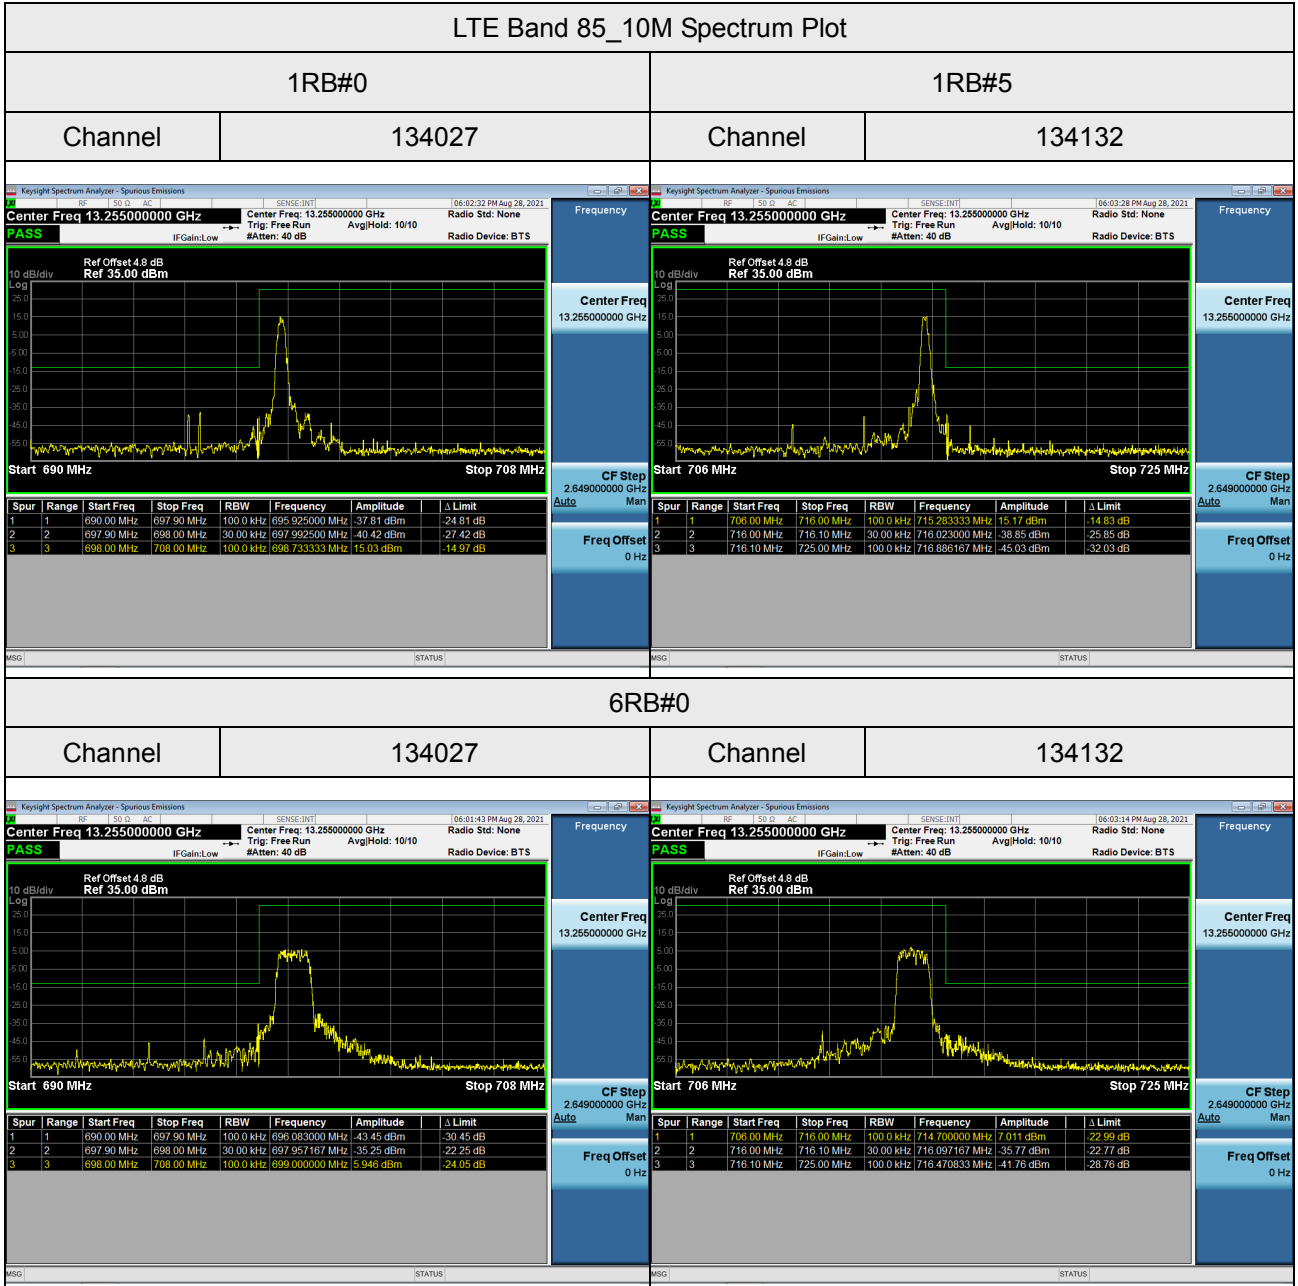

LTE Band 66_10M Spectrum Plot

1RB#0	1RB#5
Channel 132022	Channel 132622

6RB#0

Channel 132022	Channel 132622
----------------	----------------

LTE Band 85_5M Spectrum Plot

1RB#0		1RB#5	
Channel	134027	Channel	134132

6RB#0

Channel		134027	Channel		134132
---------	--	--------	---------	--	--------

APPENDIX H - PEAK TO AVERAGE RATIO

LTE Band 4_1.4M Spectrum Plot

LTE Band 4_3M Spectrum Plot

LTE Band 4_5M Spectrum Plot

LTE Band 4_10M Spectrum Plot

LTE Band 4_15M Spectrum Plot

LTE Band 4_20M Spectrum Plot

LTE Band 12 Spectrum Plot_1.4M

LTE Band 12 Spectrum Plot_3M

LTE Band 12 Spectrum Plot_5M

LTE Band 12 Spectrum Plot_10M

LTE Band 13 Spectrum Plot_5M

LTE Band 13 Spectrum Plot_10M

LTE Band 66_1.4M Spectrum Plot

LTE Band 66_3M Spectrum Plot

LTE Band 66_5M Spectrum Plot

LTE Band 66_10M Spectrum Plot

LTE Band 66_15M Spectrum Plot

LTE Band 66_20M Spectrum Plot