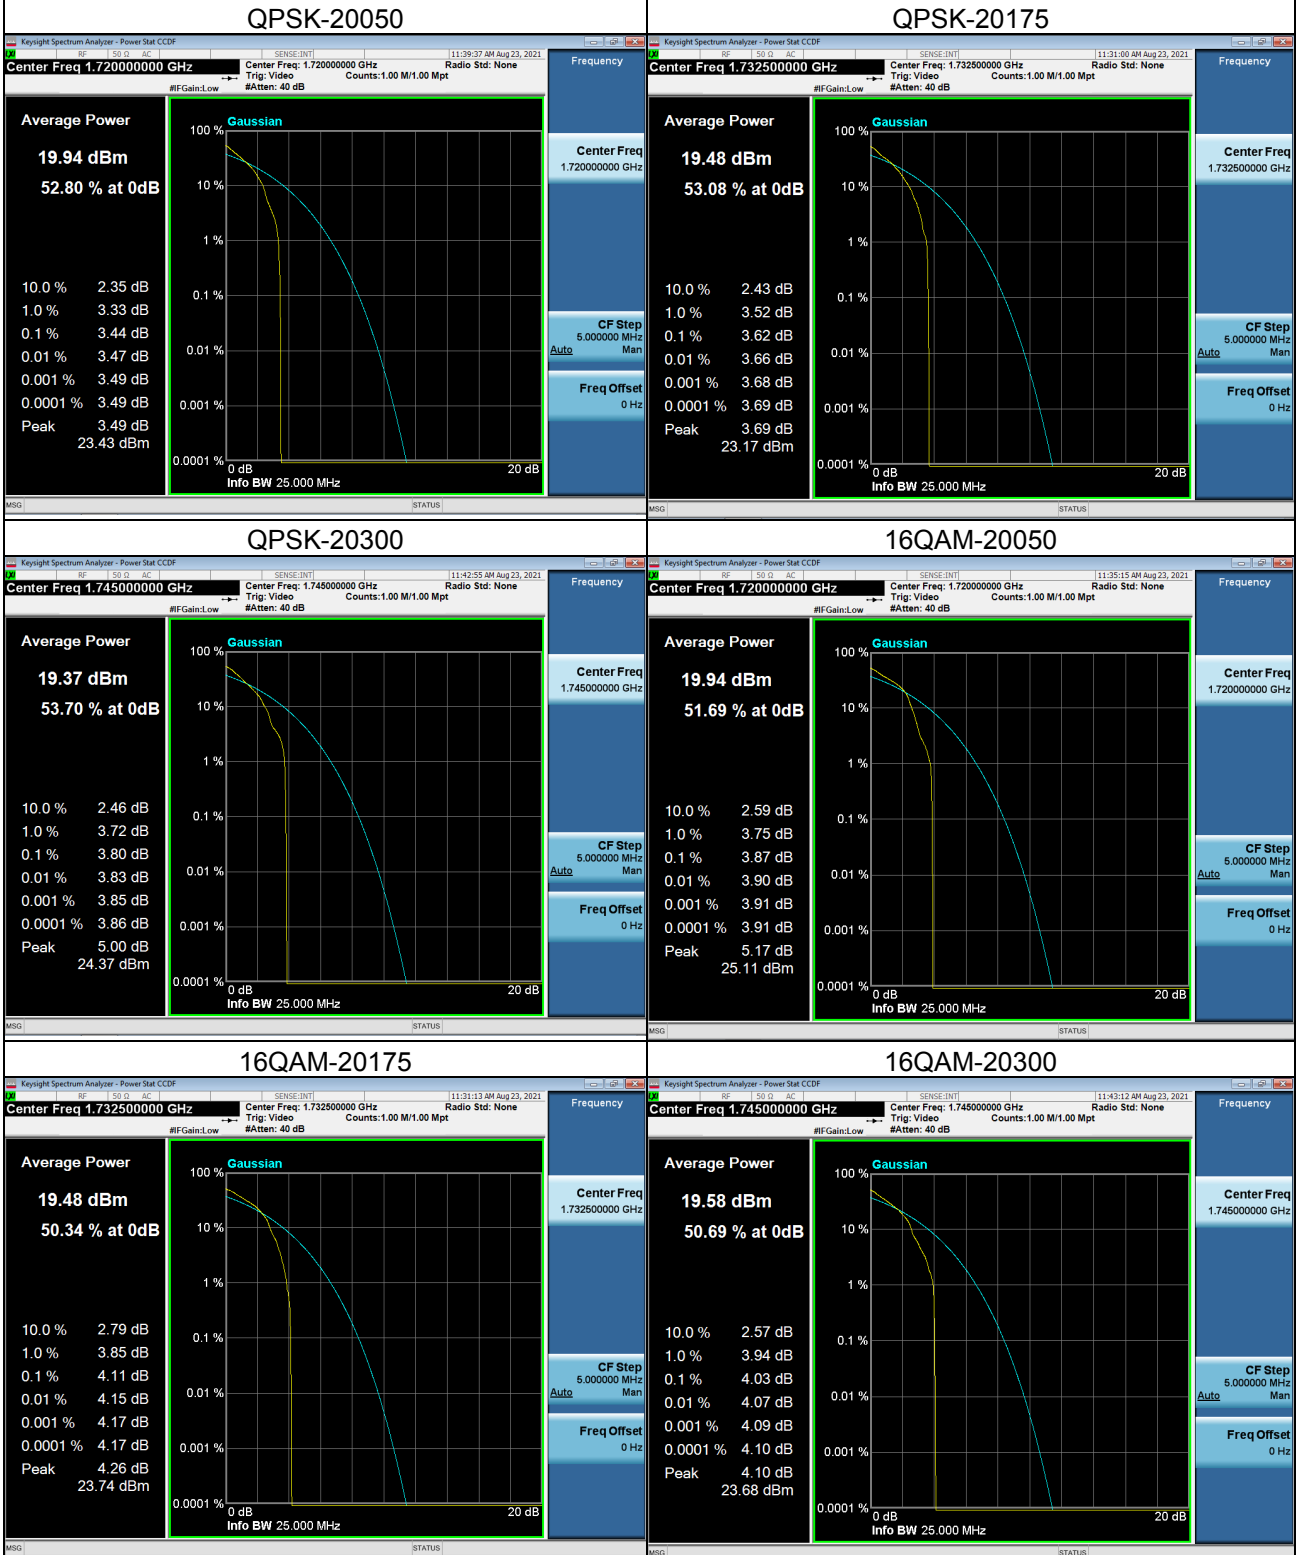

LTE Band 66_10M Spectrum Plot

1RB#0	1RB#5
Channel 132022	Channel 132622

6RB#0

Channel 132022	Channel 132622
----------------	----------------

LTE Band 85_5M Spectrum Plot

1RB#0		1RB#5	
Channel	134027	Channel	134132

6RB#0

Channel		134027	Channel		134132
---------	--	--------	---------	--	--------

APPENDIX H - PEAK TO AVERAGE RATIO

LTE Band 4_1.4M Spectrum Plot

LTE Band 4_3M Spectrum Plot

LTE Band 4_5M Spectrum Plot

LTE Band 4_10M Spectrum Plot

LTE Band 4_15M Spectrum Plot

LTE Band 4_20M Spectrum Plot

LTE Band 12 Spectrum Plot_1.4M

LTE Band 12 Spectrum Plot_3M

LTE Band 12 Spectrum Plot_5M

LTE Band 12 Spectrum Plot_10M

LTE Band 13 Spectrum Plot_5M

LTE Band 13 Spectrum Plot_10M

LTE Band 66_1.4M Spectrum Plot

LTE Band 66_3M Spectrum Plot

LTE Band 66_5M Spectrum Plot

LTE Band 66_10M Spectrum Plot

LTE Band 66_15M Spectrum Plot

LTE Band 66_20M Spectrum Plot