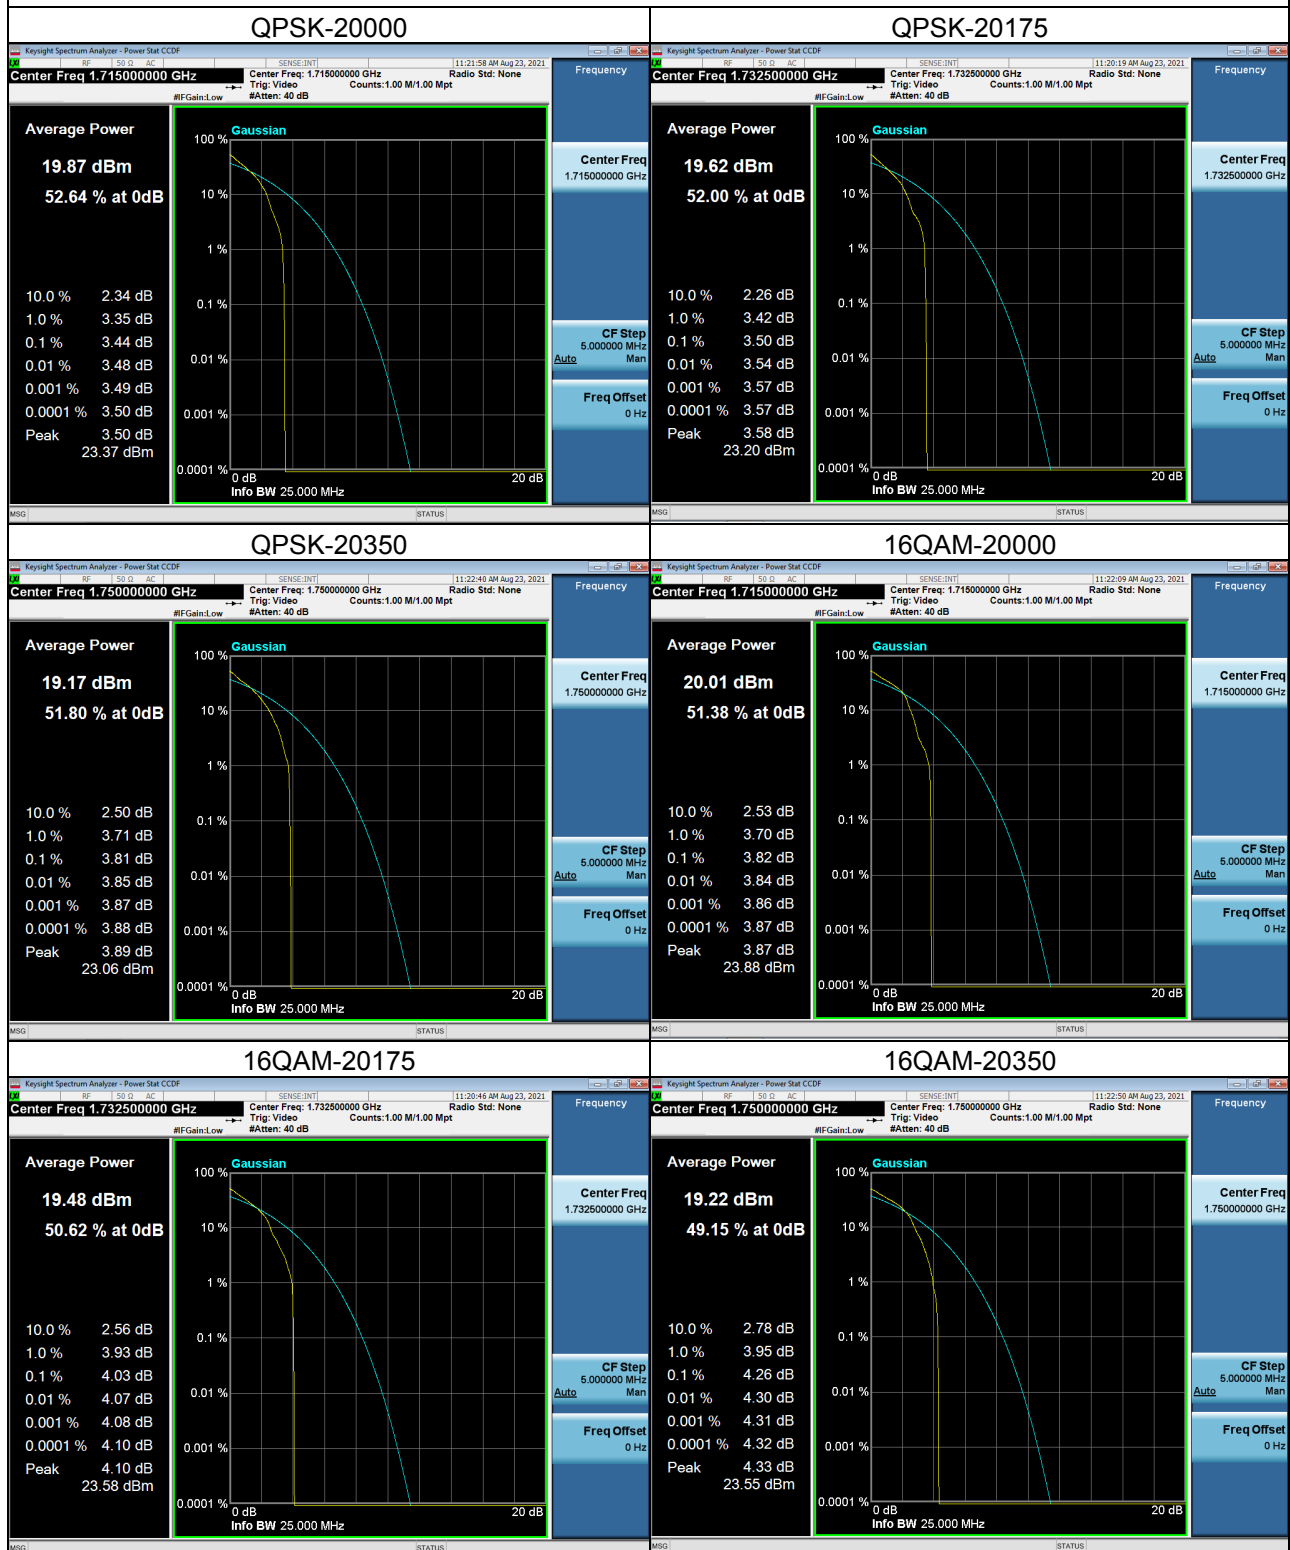

LTE Band 66_10M Spectrum Plot

1RB#0	1RB#5
Channel 132022	Channel 132622

6RB#0

Channel 132022	Channel 132622
----------------	----------------

LTE Band 85_5M Spectrum Plot

1RB#0		1RB#5	
Channel	134027	Channel	134132

6RB#0

Channel		134027	Channel		134132
---------	--	--------	---------	--	--------

APPENDIX H - PEAK TO AVERAGE RATIO

LTE Band 4_1.4M Spectrum Plot

LTE Band 4_3M Spectrum Plot

LTE Band 4_5M Spectrum Plot

LTE Band 4_10M Spectrum Plot

LTE Band 4_15M Spectrum Plot

LTE Band 4_20M Spectrum Plot

LTE Band 12 Spectrum Plot_1.4M

LTE Band 12 Spectrum Plot_3M

LTE Band 12 Spectrum Plot_5M

LTE Band 12 Spectrum Plot_10M

LTE Band 13 Spectrum Plot_5M

LTE Band 13 Spectrum Plot_10M

LTE Band 66_1.4M Spectrum Plot

LTE Band 66_3M Spectrum Plot

LTE Band 66_5M Spectrum Plot

LTE Band 66_10M Spectrum Plot

LTE Band 66_15M Spectrum Plot

LTE Band 66_20M Spectrum Plot