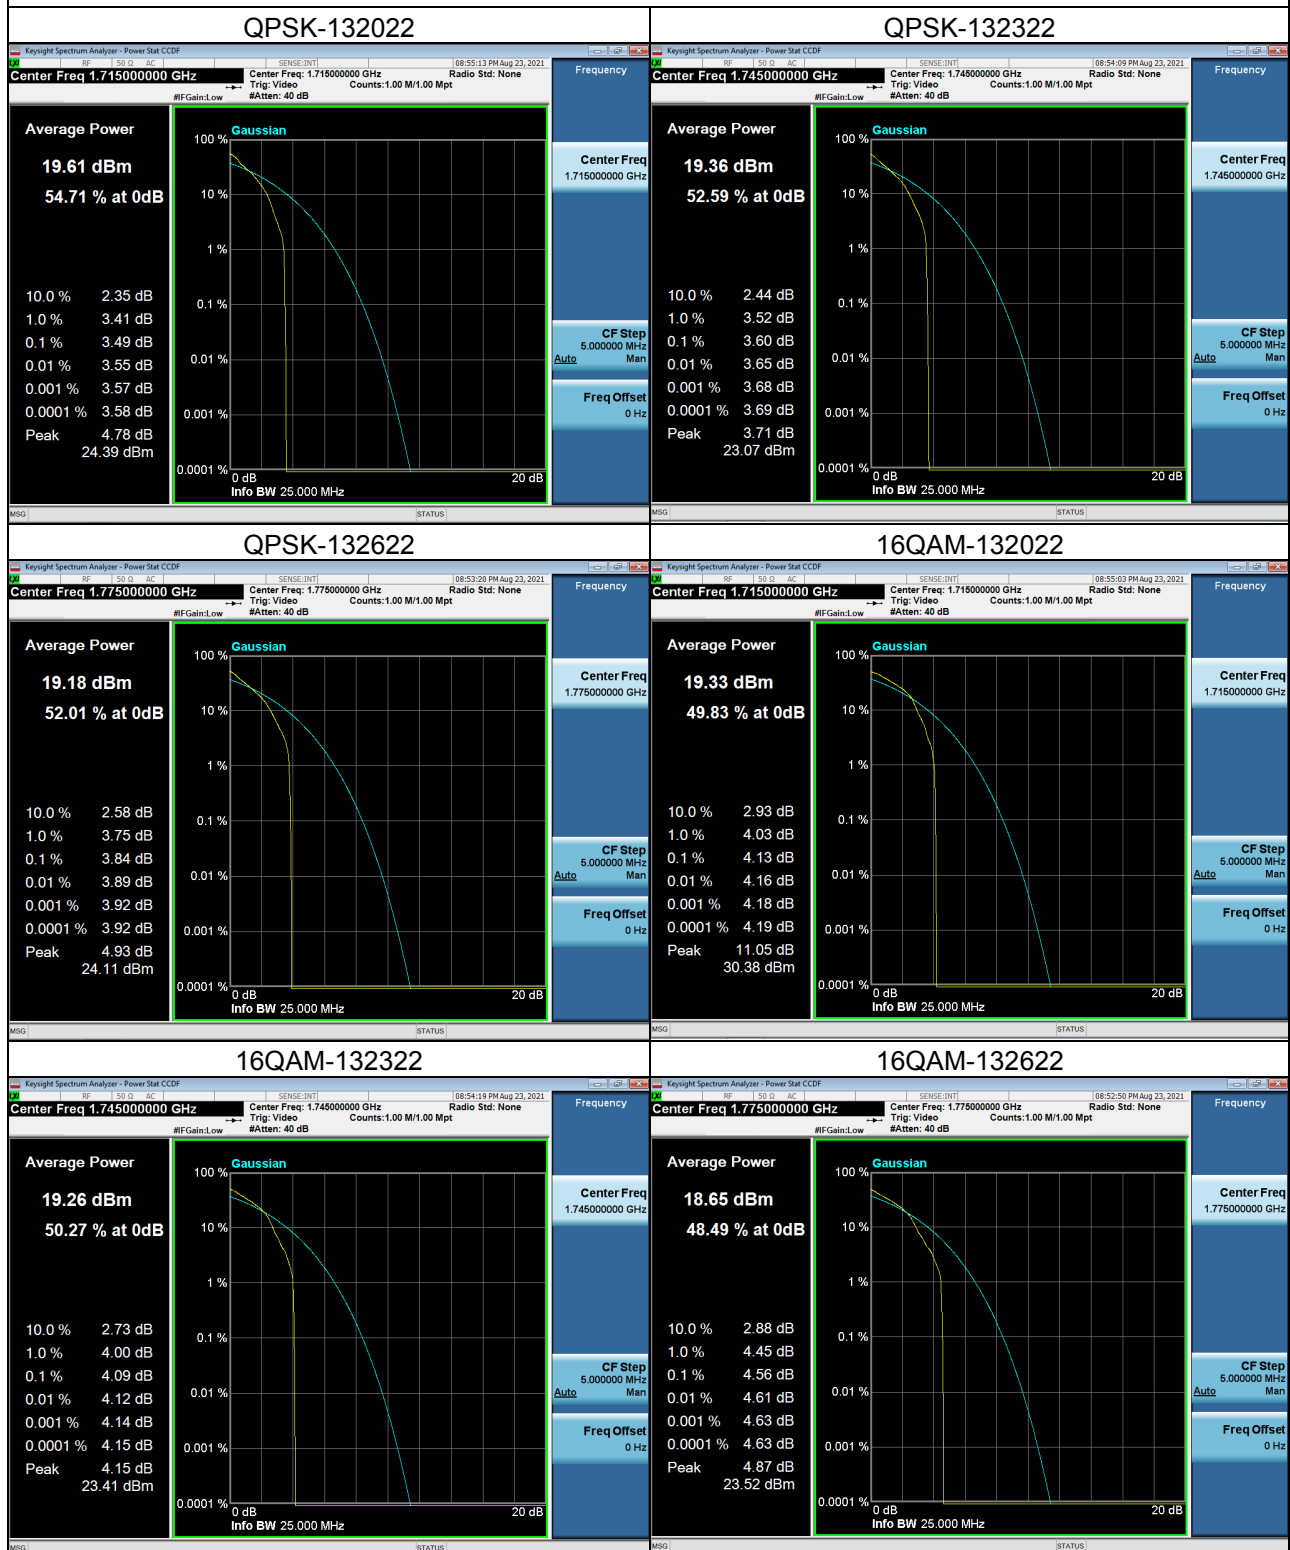

LTE Band 66_10M Spectrum Plot

1RB#0	1RB#5
Channel 132022	Channel 132622

6RB#0

Channel 132022	Channel 132622
----------------	----------------

LTE Band 85_5M Spectrum Plot

1RB#0		1RB#5	
Channel	134027	Channel	134132

6RB#0

Channel		134027	Channel		134132
---------	--	--------	---------	--	--------

APPENDIX H - PEAK TO AVERAGE RATIO

LTE Band 4_1.4M Spectrum Plot

LTE Band 4_3M Spectrum Plot

LTE Band 4_5M Spectrum Plot

LTE Band 4_10M Spectrum Plot

LTE Band 4_15M Spectrum Plot

LTE Band 4_20M Spectrum Plot

LTE Band 12 Spectrum Plot_1.4M

LTE Band 12 Spectrum Plot_3M

LTE Band 12 Spectrum Plot_5M

LTE Band 12 Spectrum Plot_10M

LTE Band 13 Spectrum Plot_5M

LTE Band 13 Spectrum Plot_10M

LTE Band 66_1.4M Spectrum Plot

LTE Band 66_3M Spectrum Plot

LTE Band 66_5M Spectrum Plot

LTE Band 66_10M Spectrum Plot

LTE Band 66_15M Spectrum Plot

LTE Band 66_20M Spectrum Plot