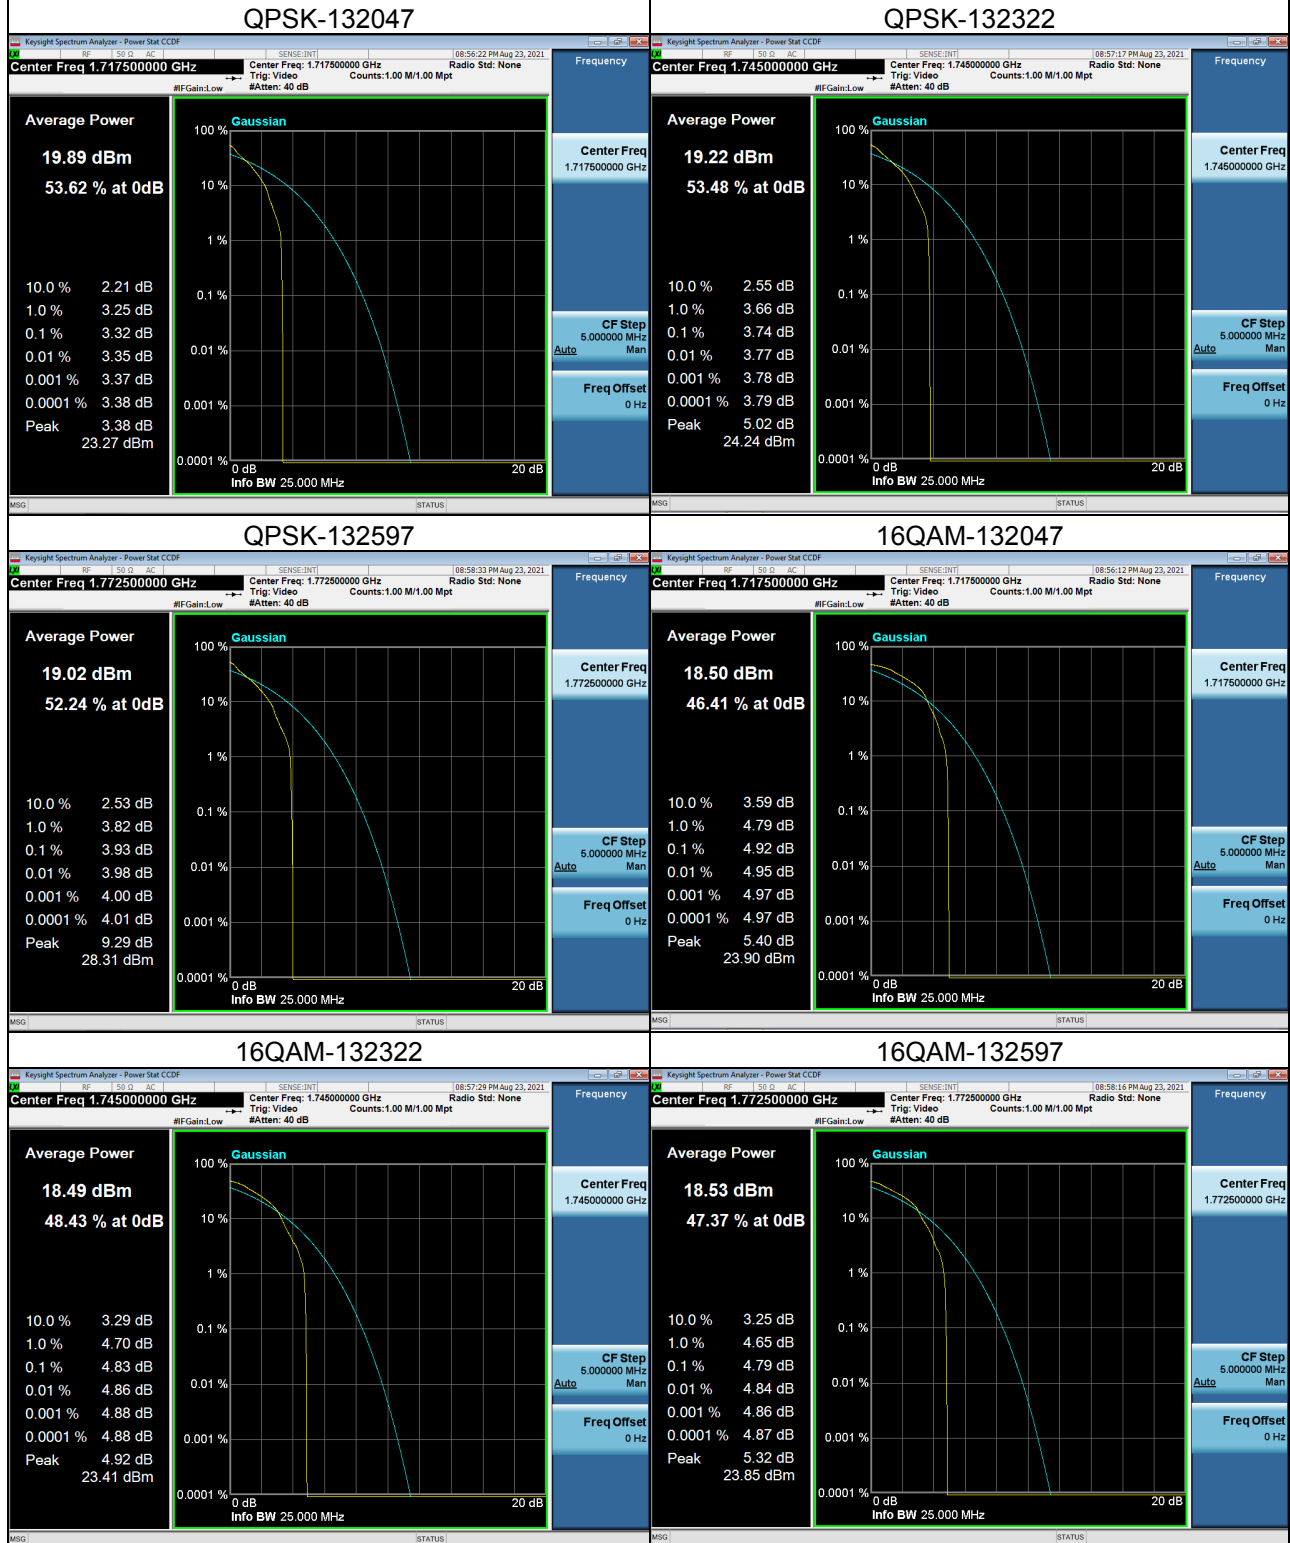

LTE Band 66_10M Spectrum Plot

1RB#0	1RB#5
Channel 132022	Channel 132622

6RB#0

Channel 132022	Channel 132622
----------------	----------------

LTE Band 85_5M Spectrum Plot

1RB#0		1RB#5	
Channel	134027	Channel	134132

6RB#0

Channel		134027	Channel		134132
---------	--	--------	---------	--	--------

APPENDIX H - PEAK TO AVERAGE RATIO

LTE Band 4_1.4M Spectrum Plot

LTE Band 4_3M Spectrum Plot

LTE Band 4_5M Spectrum Plot

LTE Band 4_10M Spectrum Plot

LTE Band 4_15M Spectrum Plot

LTE Band 4_20M Spectrum Plot

LTE Band 12 Spectrum Plot_1.4M

LTE Band 12 Spectrum Plot_3M

LTE Band 12 Spectrum Plot_5M

LTE Band 12 Spectrum Plot_10M

LTE Band 13 Spectrum Plot_5M

LTE Band 13 Spectrum Plot_10M

LTE Band 66_1.4M Spectrum Plot

LTE Band 66_3M Spectrum Plot

LTE Band 66_5M Spectrum Plot

LTE Band 66_10M Spectrum Plot

LTE Band 66_15M Spectrum Plot

LTE Band 66_20M Spectrum Plot