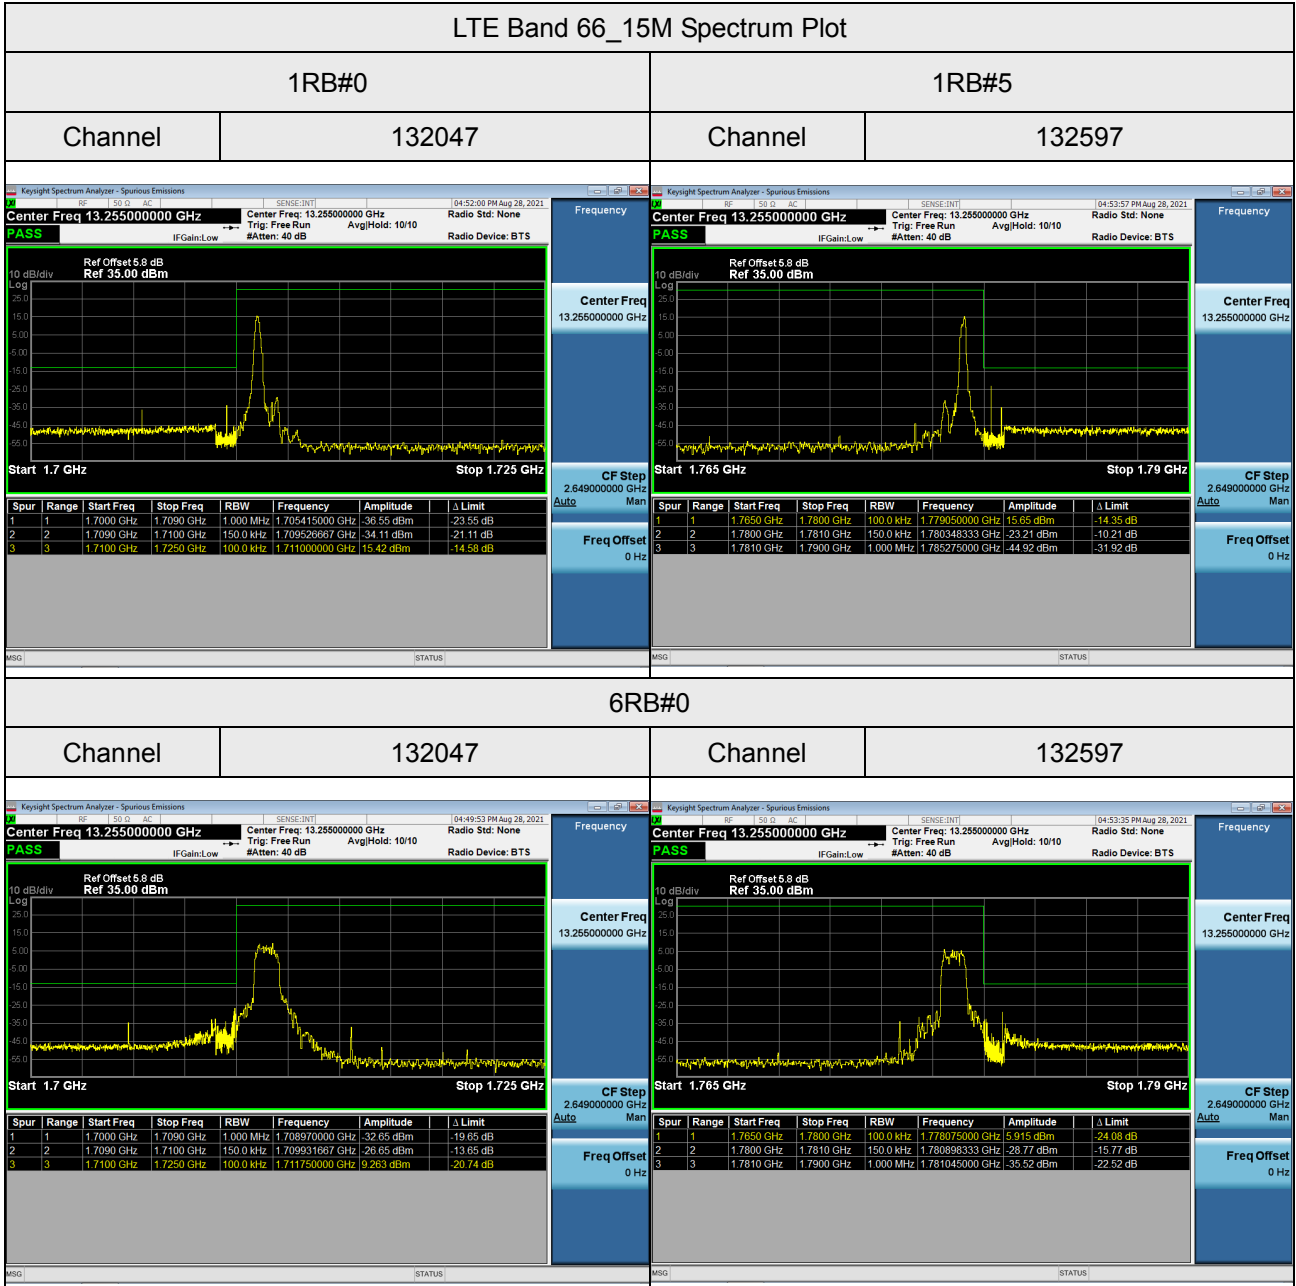

LTE Band 66_10M Spectrum Plot

1RB#0	1RB#5
Channel 132022	Channel 132622

6RB#0

Channel 132022	Channel 132622
----------------	----------------

LTE Band 85_5M Spectrum Plot

1RB#0		1RB#5	
Channel	134027	Channel	134132

6RB#0

Channel		134027	Channel		134132
---------	--	--------	---------	--	--------

APPENDIX H - PEAK TO AVERAGE RATIO

LTE Band 4_1.4M Spectrum Plot

LTE Band 4_3M Spectrum Plot

LTE Band 4_5M Spectrum Plot

LTE Band 4_10M Spectrum Plot

LTE Band 4_15M Spectrum Plot

LTE Band 4_20M Spectrum Plot

LTE Band 12 Spectrum Plot_1.4M

LTE Band 12 Spectrum Plot_3M

LTE Band 12 Spectrum Plot_5M

LTE Band 12 Spectrum Plot_10M

LTE Band 13 Spectrum Plot_5M

LTE Band 13 Spectrum Plot_10M

LTE Band 66_1.4M Spectrum Plot

LTE Band 66_3M Spectrum Plot

LTE Band 66_5M Spectrum Plot

LTE Band 66_10M Spectrum Plot

LTE Band 66_15M Spectrum Plot

LTE Band 66_20M Spectrum Plot