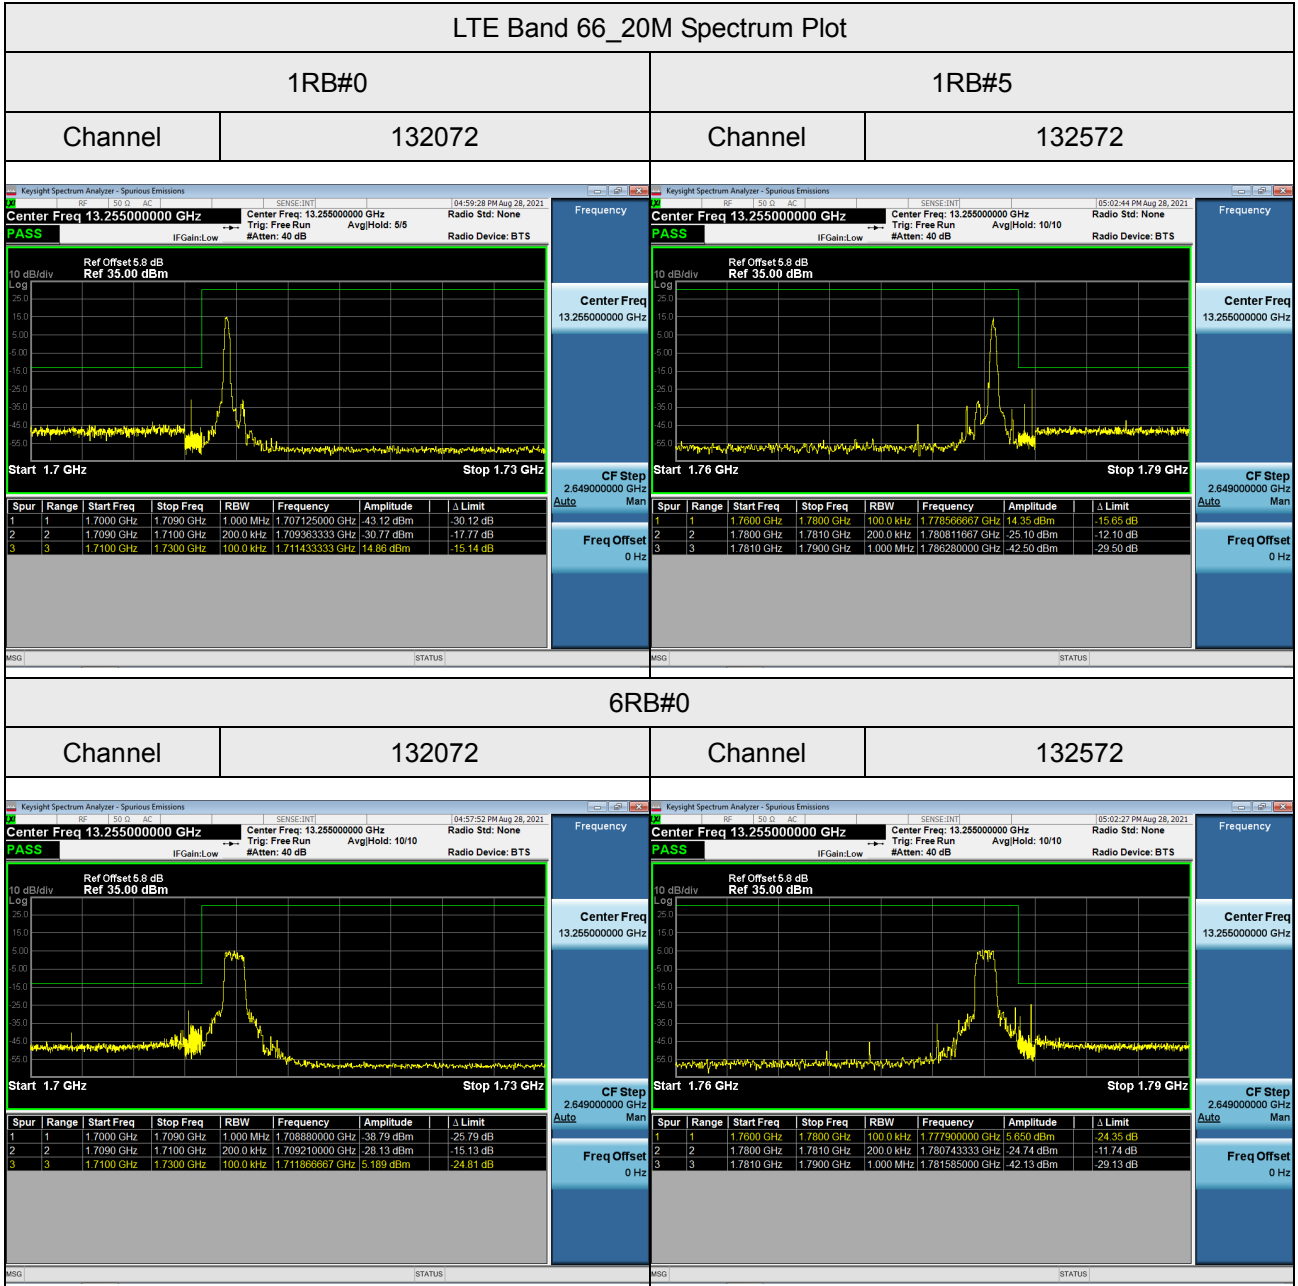

LTE Band 66_10M Spectrum Plot

1RB#0	1RB#5
Channel 132022	Channel 132622

6RB#0

Channel 132022	Channel 132622
----------------	----------------

LTE Band 85_5M Spectrum Plot

1RB#0		1RB#5	
Channel	134027	Channel	134132

6RB#0

Channel		134027	Channel		134132
---------	--	--------	---------	--	--------

APPENDIX H - PEAK TO AVERAGE RATIO

LTE Band 4_1.4M Spectrum Plot

LTE Band 4_3M Spectrum Plot

LTE Band 4_5M Spectrum Plot

LTE Band 4_10M Spectrum Plot

LTE Band 4_15M Spectrum Plot

LTE Band 4_20M Spectrum Plot

LTE Band 12 Spectrum Plot_1.4M

LTE Band 12 Spectrum Plot_3M

LTE Band 12 Spectrum Plot_5M

LTE Band 12 Spectrum Plot_10M

LTE Band 13 Spectrum Plot_5M

LTE Band 13 Spectrum Plot_10M

LTE Band 66_1.4M Spectrum Plot

LTE Band 66_3M Spectrum Plot

LTE Band 66_5M Spectrum Plot

LTE Band 66_10M Spectrum Plot

LTE Band 66_15M Spectrum Plot

LTE Band 66_20M Spectrum Plot