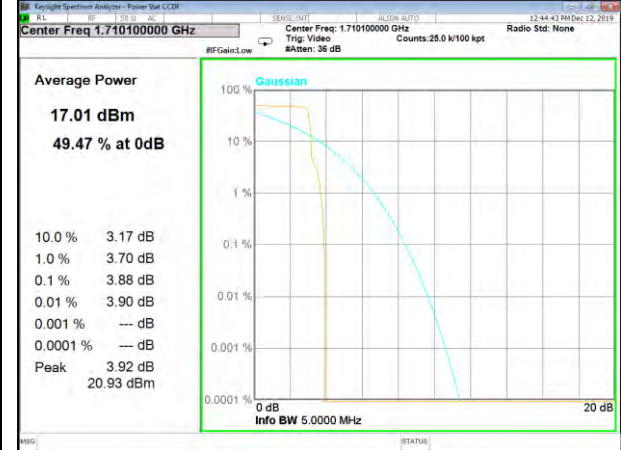

BAND-2

BAND-2

Band2\_15k\_12#0\_QPSk\_Higher

Band2\_3.75k\_1#0\_BPSk\_Higher

Band2\_3.75k\_1#0\_QPSk\_Higher

BAND-4

BAND-4

Band4\_15k\_1#0\_BPSk\_Lower