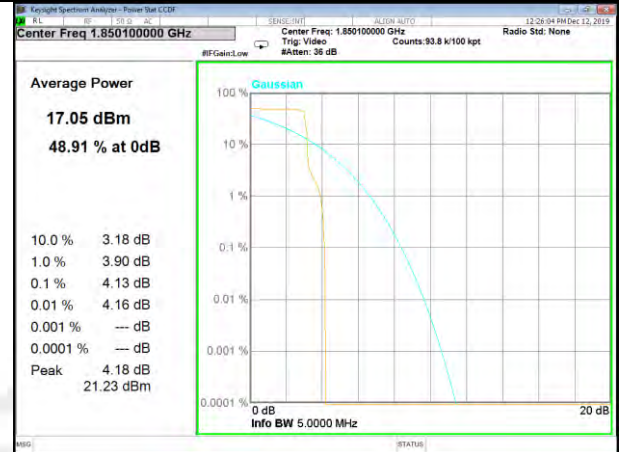

PAR  
BAND-2

BAND-2

Band2\_15k\_1#0\_BPSk\_Lower

Band2\_15k\_1#0\_QPSk\_Lower

Band2\_15k\_12#0\_QPSk\_Lower

Band2\_3.75k\_1#0\_BPSk\_Lower

Band2\_3.75k\_1#0\_QPSk\_Lower

Band2\_15k\_1#0\_BPSk\_Middle