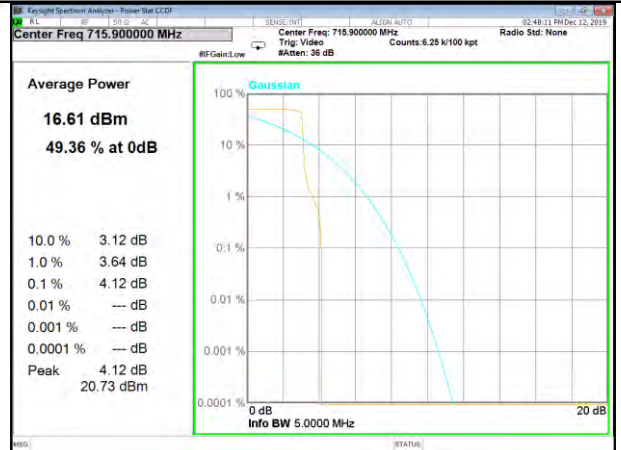

BAND-12

Band12\_15k\_1#0\_QPSk\_Middle

Band12\_15k\_12#0\_QPSk\_Middle

Band12\_3.75k\_1#0\_BPSk\_Middle

Band12\_3.75k\_1#0\_QPSk\_Middle

Band12\_15k\_1#0\_BPSk\_Higher

Band12\_15k\_1#0\_QPSk\_Higher

BAND-12