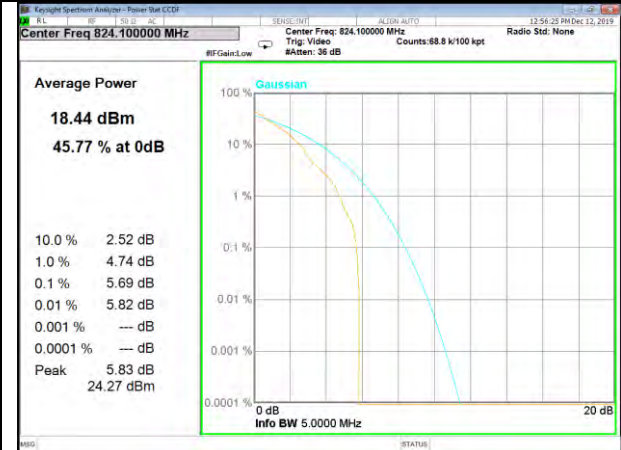

Band4\_3.75k\_1#0\_BPSk\_Higher

Band4\_3.75k\_1#0\_QPSk\_Higher

BAND-5

BAND-5

Band5\_15k\_1#0\_BPSk\_Lower

Band5\_15k\_1#0\_QPSk\_Lower

Band5\_15k\_12#0\_QPSk\_Lower

Band5\_3.75k\_1#0\_BPSk\_Lower