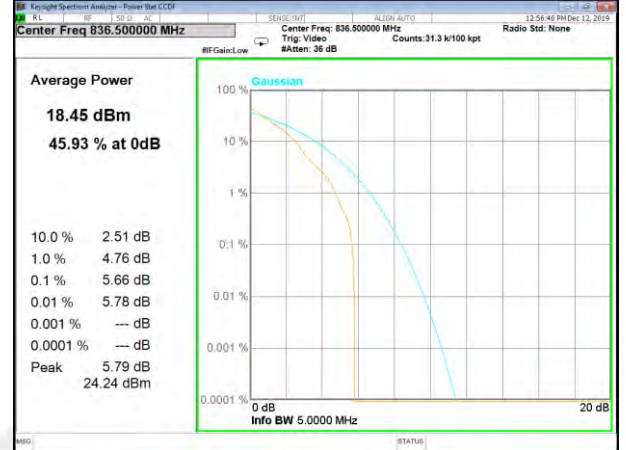

Band5\_3.75k\_1#0\_QPSk\_Lower

Band5\_15k\_1#0\_BPSk\_Middle

BAND-5

BAND-5

Band5\_15k\_1#0\_QPSk\_Middle

Band5\_15k\_12#0\_QPSk\_Middle

Band5\_3.75k\_1#0\_BPSk\_Middle

Band5\_3.75k\_1#0\_QPSk\_Middle