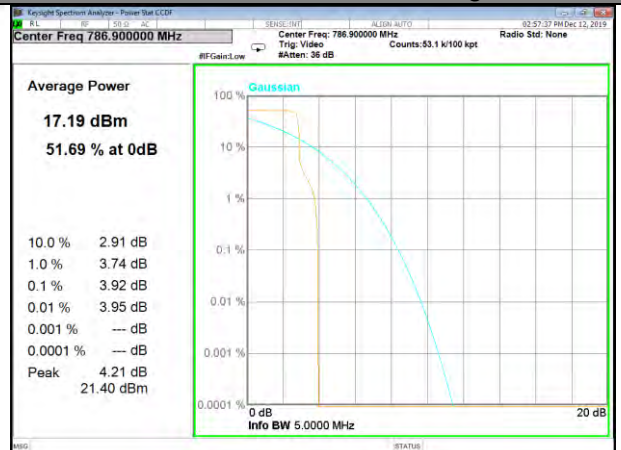

Band13\_3.75k\_1#0\_BPSk\_Middle

Band13\_3.75k\_1#0\_QPSk\_Middle

Band13\_15k\_1#0\_BPSk\_Higher

Band13\_15k\_1#0\_QPSk\_Higher

BAND-13

BAND-13

Band13\_15k\_12#0\_QPSk\_Higher

Band13\_3.75k\_1#0\_BPSk\_Higher