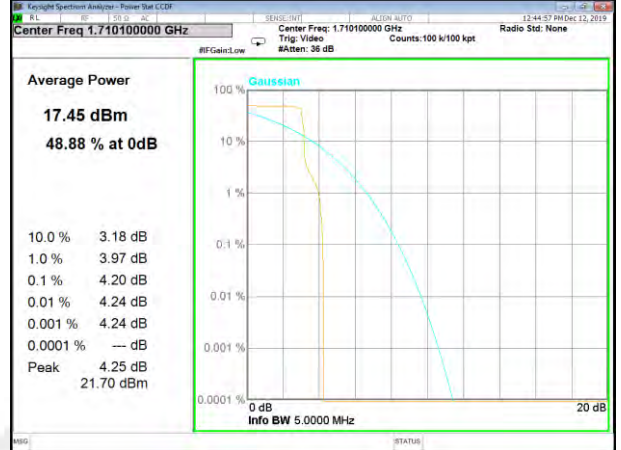

Band4_15k_1#0_QPSk_Lower