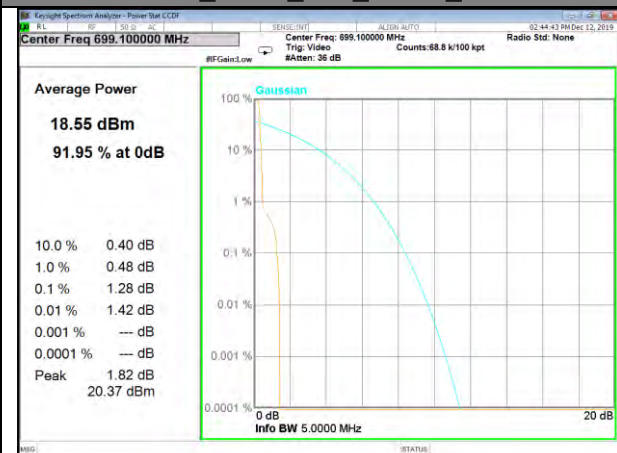

BAND-12

Band12\_15k\_1#0\_BPSk\_Lower

Band12\_15k\_1#0\_QPSk\_Lower

Band12\_15k\_12#0\_QPSk\_Lower

Band12\_3.75k\_1#0\_BPSk\_Lower

Band12\_3.75k\_1#0\_QPSk\_Lower

Band12\_15k\_1#0\_BPSk\_Middle

BAND-12