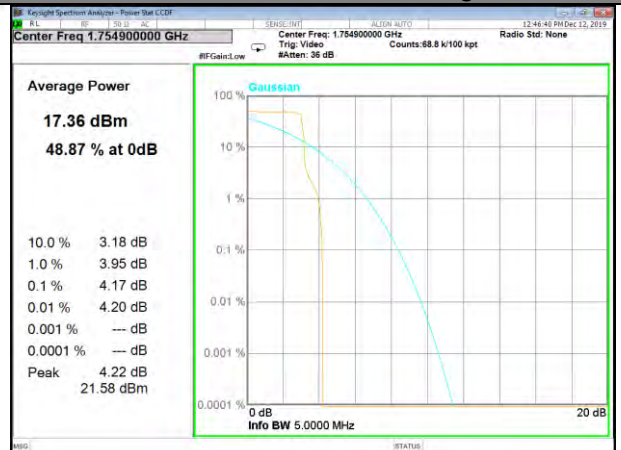

Band4\_15k\_12#0\_QPSk\_Middle

Band4\_3.75k\_1#0\_BPSk\_Middle

Band4\_3.75k\_1#0\_QPSk\_Middle

Band4\_15k\_1#0\_BPSk\_Higher

Band4\_15k\_1#0\_QPSk\_Higher

BAND-4

BAND-4

Band4\_15k\_12#0\_QPSk\_Higher