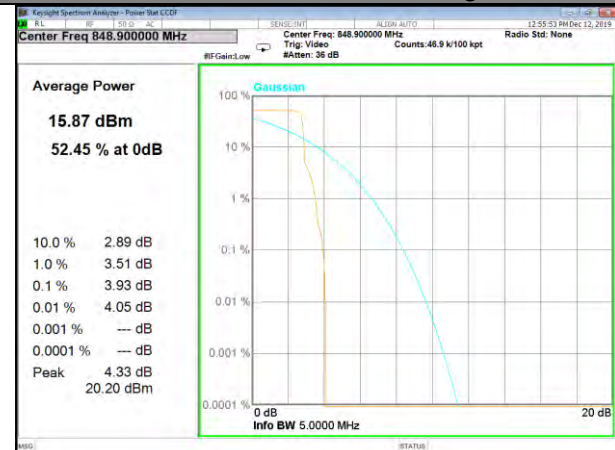

Band5_15k_1#0_BPSk_Higher