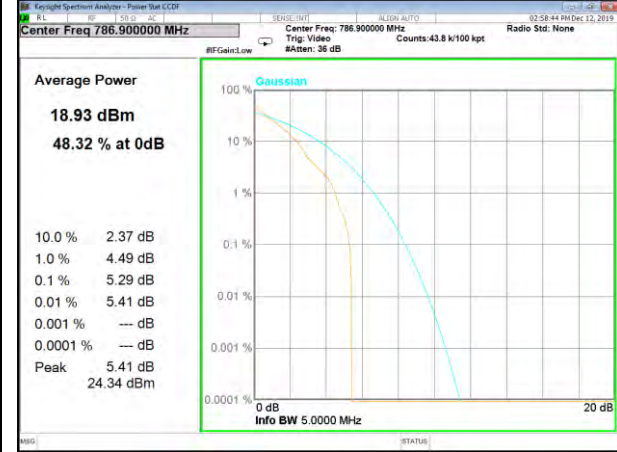

Band13\_3.75k\_1#0\_BPSk\_Middle

Band13\_3.75k\_1#0\_QPSk\_Middle

Band13\_15k\_1#0\_BPSk\_Higher

Band13\_15k\_1#0\_QPSk\_Higher

BAND-13

BAND-13

Band13\_15k\_12#0\_QPSk\_Higher

Band13\_3.75k\_1#0\_BPSk\_Higher