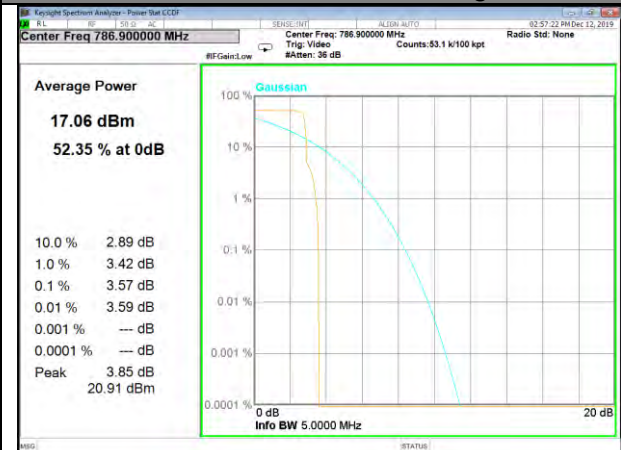

Band13_15k_1#0_BPSk_Higher