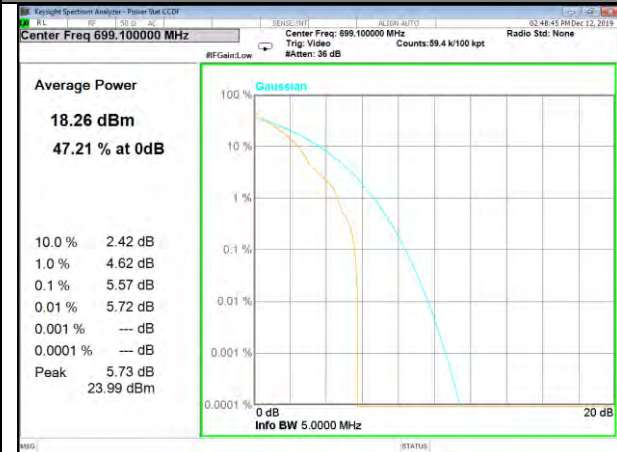

BAND-12

Band12\_15k\_1#0\_BPSk\_Lower

Band12\_15k\_1#0\_QPSk\_Lower

Band12\_15k\_12#0\_QPSk\_Lower

Band12\_3.75k\_1#0\_BPSk\_Lower

Band12\_3.75k\_1#0\_QPSk\_Lower

Band12\_15k\_1#0\_BPSk\_Middle

BAND-12