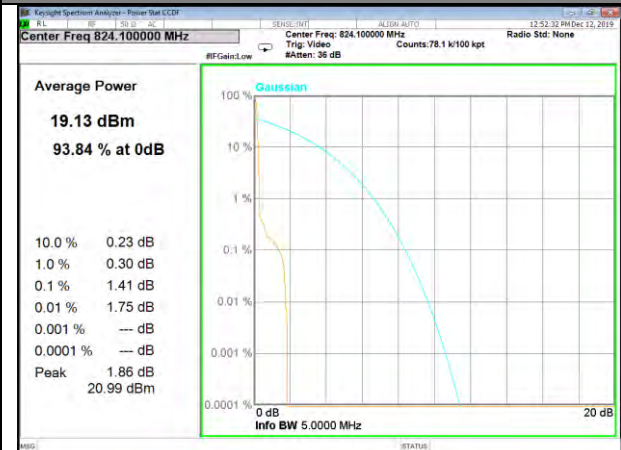

Band5_3.75k_1#0_QPSk_Lower