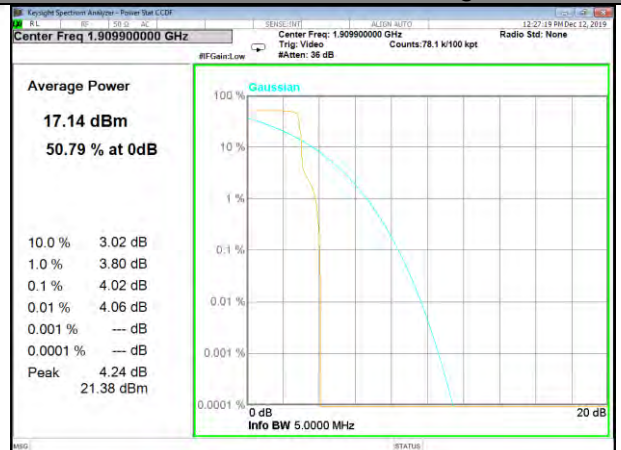

BAND-2

BAND-2

Band2\_15k\_1#0\_QPSk\_Middle

Band2\_15k\_12#0\_QPSk\_Middle

Band2\_3.75k\_1#0\_BPSk\_Middle

Band2\_3.75k\_1#0\_QPSk\_Middle

Band2\_15k\_1#0\_BPSk\_Higher

Band2\_15k\_1#0\_QPSk\_Higher