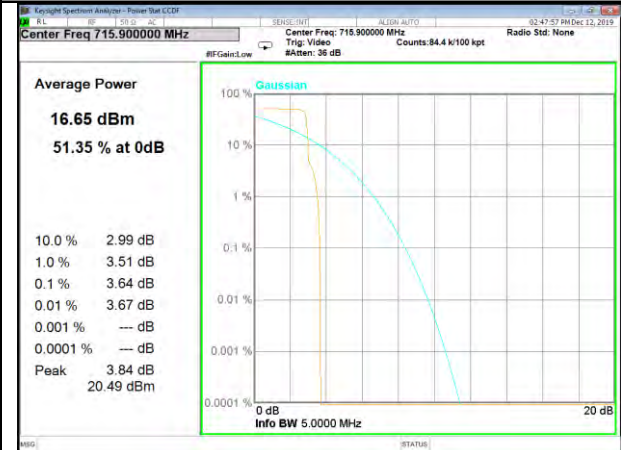

BAND-12

Band12\_15k\_1#0\_QPSk\_Middle

Band12\_15k\_12#0\_QPSk\_Middle

Band12\_3.75k\_1#0\_BPSk\_Middle

Band12\_3.75k\_1#0\_QPSk\_Middle

Band12\_15k\_1#0\_BPSk\_Higher

Band12\_15k\_1#0\_QPSk\_Higher

BAND-12