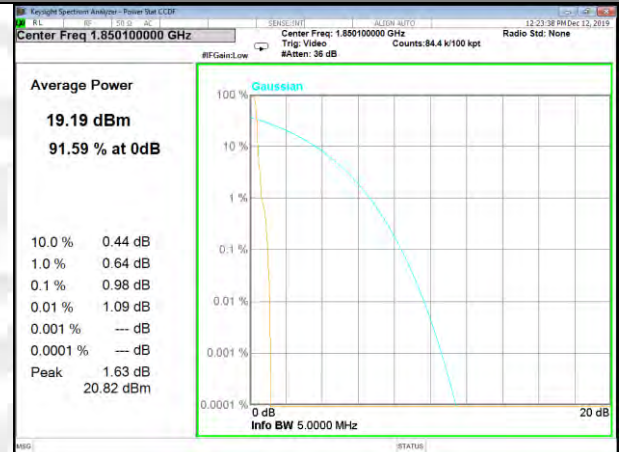

PAR  
BAND-2

BAND-2

Band2\_15k\_1#0\_BPSk\_Lower

Band2\_15k\_1#0\_QPSk\_Lower

Band2\_15k\_12#0\_QPSk\_Lower

Band2\_3.75k\_1#0\_BPSk\_Lower

Band2\_3.75k\_1#0\_QPSk\_Lower

Band2\_15k\_1#0\_BPSk\_Middle