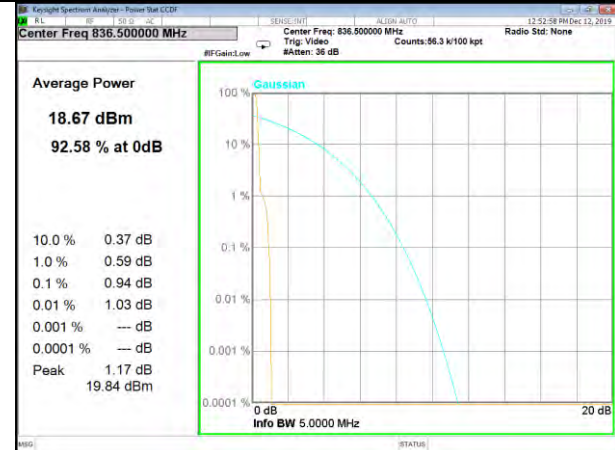

Band5\_3.75k\_1#0\_QPSk\_Lower

Band5\_15k\_1#0\_BPSk\_Middle

BAND-5

BAND-5

Band5\_15k\_1#0\_QPSk\_Middle

Band5\_15k\_12#0\_QPSk\_Middle

Band5\_3.75k\_1#0\_BPSk\_Middle

Band5\_3.75k\_1#0\_QPSk\_Middle