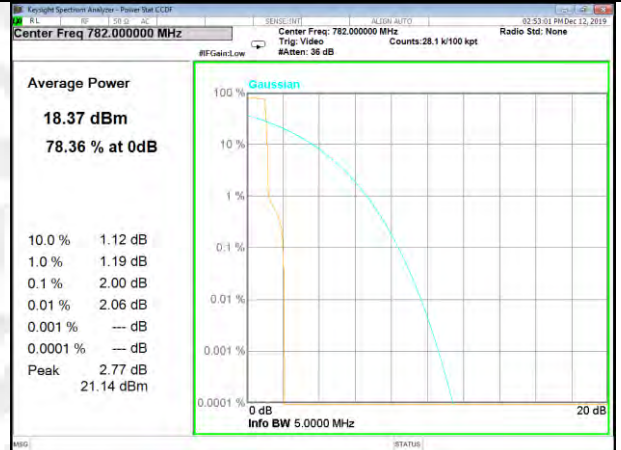

Band13_3.75k_1#0_QPSk_Middle