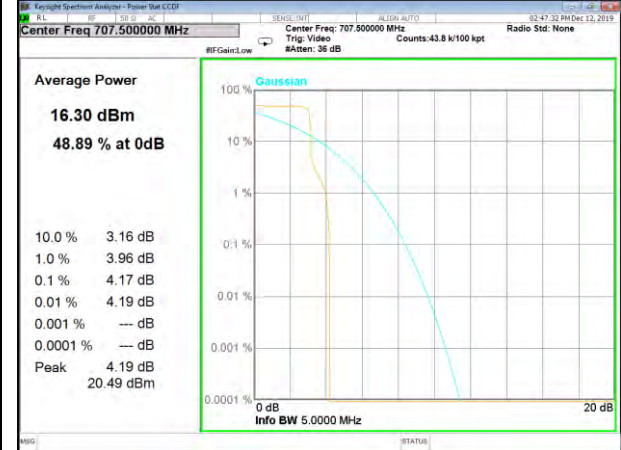

BAND-12

BAND-12

Band12_15k_1#0_QPSk_Middle