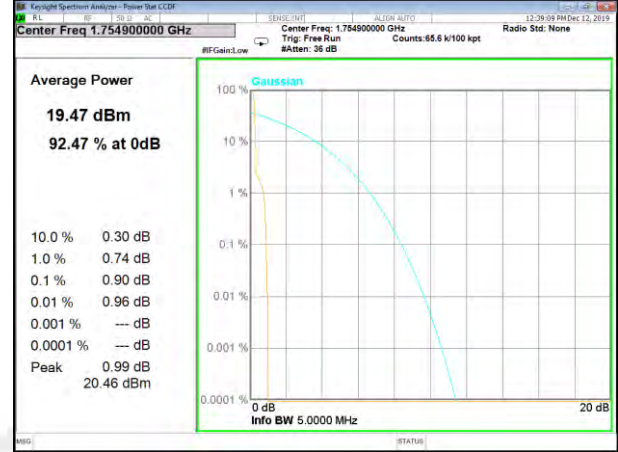

Band4_3.75k_1#0_BPSk_Higher