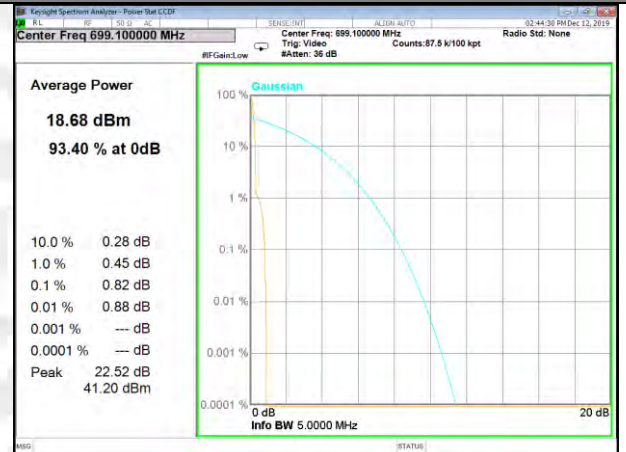

BAND-12

Band12\_15k\_1#0\_BPSk\_Lower

Band12\_15k\_1#0\_QPSk\_Lower

Band12\_15k\_12#0\_QPSk\_Lower

Band12\_3.75k\_1#0\_BPSk\_Lower

Band12\_3.75k\_1#0\_QPSk\_Lower

Band12\_15k\_1#0\_BPSk\_Middle

BAND-12