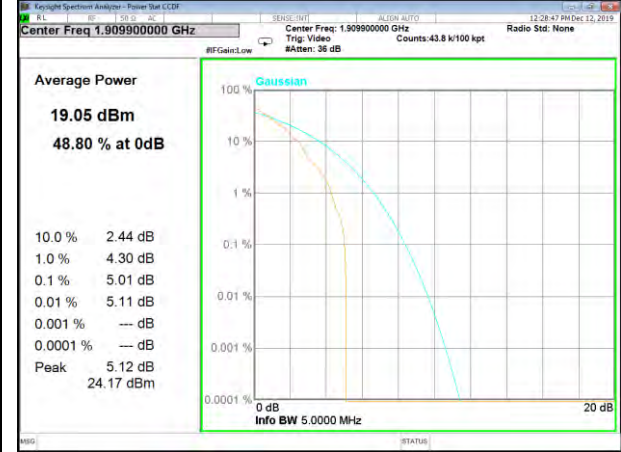

BAND-2

BAND-2

Band2_15k_12#0_QPSk_Higher

Band2_3.75k_1#0_BPSk_Higher