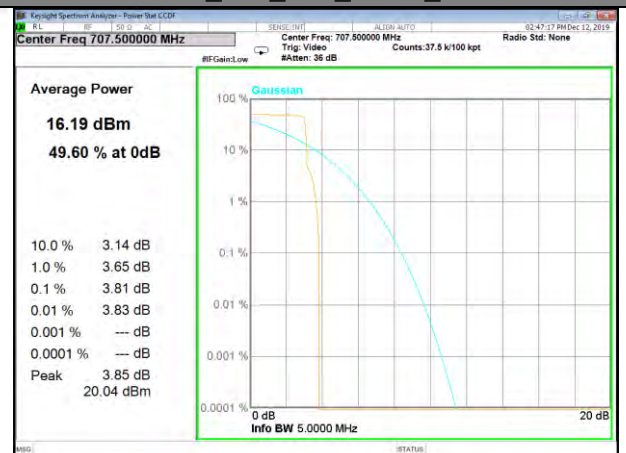

BAND-12

Band12\_15k\_1#0\_BPSk\_Lower

Band12\_15k\_1#0\_QPSk\_Lower

Band12\_15k\_12#0\_QPSk\_Lower

Band12\_3.75k\_1#0\_BPSk\_Lower

Band12\_3.75k\_1#0\_QPSk\_Lower

Band12\_15k\_1#0\_BPSk\_Middle

BAND-12