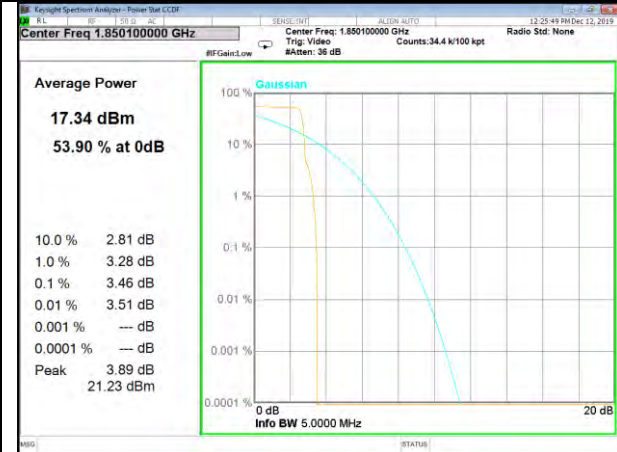

PAR  
BAND-2

BAND-2

Band2\_15k\_1#0\_BPSk\_Lower

Band2\_15k\_1#0\_QPSk\_Lower

Band2\_15k\_12#0\_QPSk\_Lower

Band2\_3.75k\_1#0\_BPSk\_Lower

Band2\_3.75k\_1#0\_QPSk\_Lower

Band2\_15k\_1#0\_BPSk\_Middle