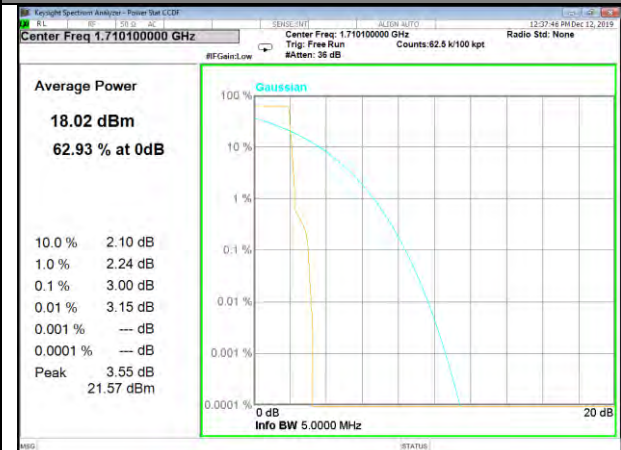

Band4\_15k\_1#0\_QPSk\_Lower

Band4\_15k\_12#0\_QPSk\_Lower

Band4\_3.75k\_1#0\_BPSk\_Lower

Band4\_3.75k\_1#0\_QPSk\_Lower

Band4\_15k\_1#0\_BPSk\_Middle

BAND-4

BAND-4

Band4\_15k\_1#0\_QPSk\_Middle