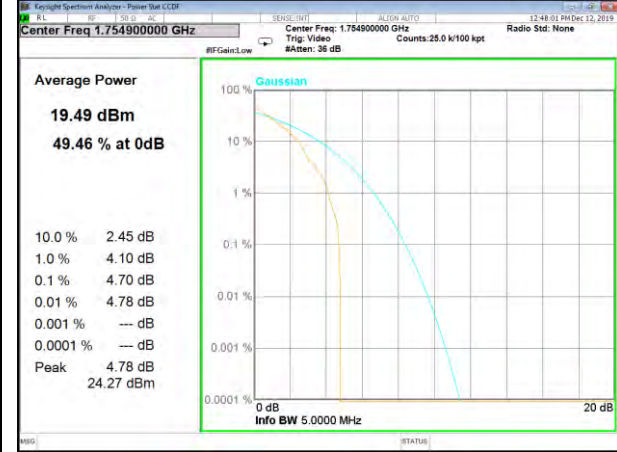

Band4\_15k\_12#0\_QPSk\_Middle

Band4\_3.75k\_1#0\_BPSk\_Middle

Band4\_3.75k\_1#0\_QPSk\_Middle

Band4\_15k\_1#0\_BPSk\_Higher

Band4\_15k\_1#0\_QPSk\_Higher

BAND-4

BAND-4

Band4\_15k\_12#0\_QPSk\_Higher