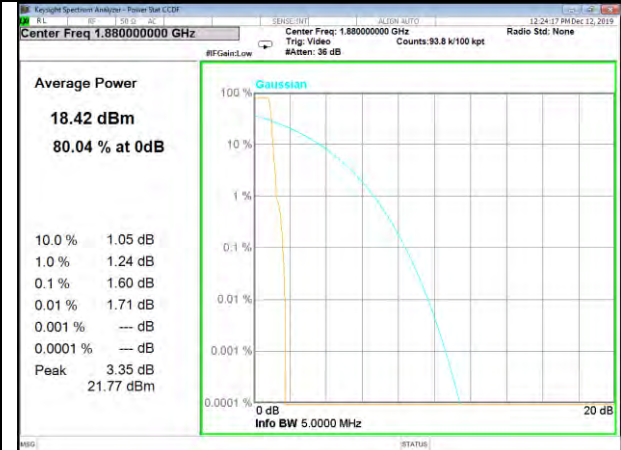

BAND-2

BAND-2

Band2\_15k\_1#0\_QPSk\_Middle

Band2\_15k\_12#0\_QPSk\_Middle

Band2\_3.75k\_1#0\_BPSk\_Middle

Band2\_3.75k\_1#0\_QPSk\_Middle

Band2\_15k\_1#0\_BPSk\_Higher

Band2\_15k\_1#0\_QPSk\_Higher