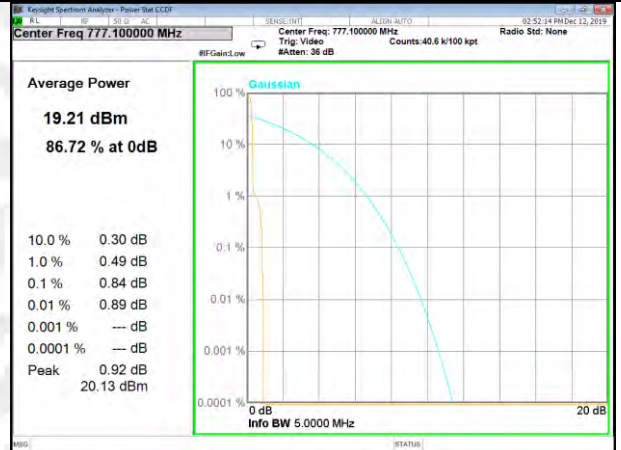

Band13_3.75k_1#0_BPSk_Lower