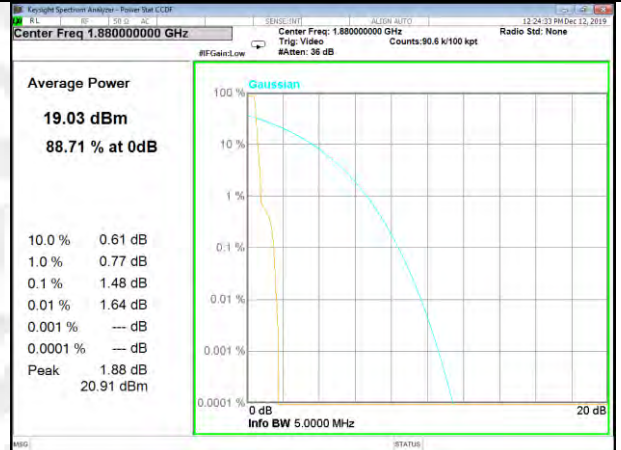

BAND-2

BAND-2

Band2\_15k\_1#0\_QPSk\_Middle

Band2\_15k\_12#0\_QPSk\_Middle

Band2\_3.75k\_1#0\_BPSk\_Middle

Band2\_3.75k\_1#0\_QPSk\_Middle

Band2\_15k\_1#0\_BPSk\_Higher

Band2\_15k\_1#0\_QPSk\_Higher