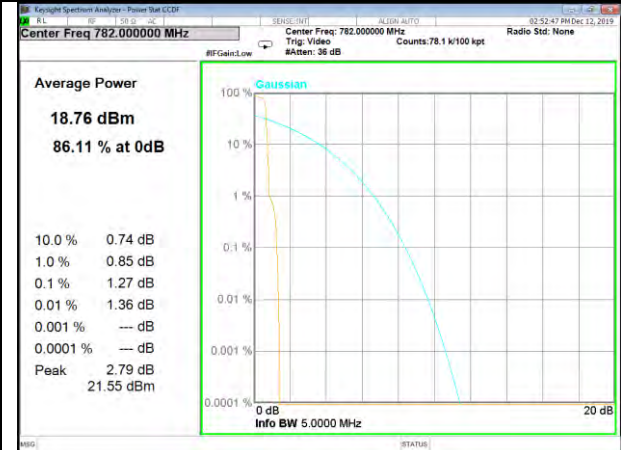

Band13_3.75k_1#0_BPSk_Middle