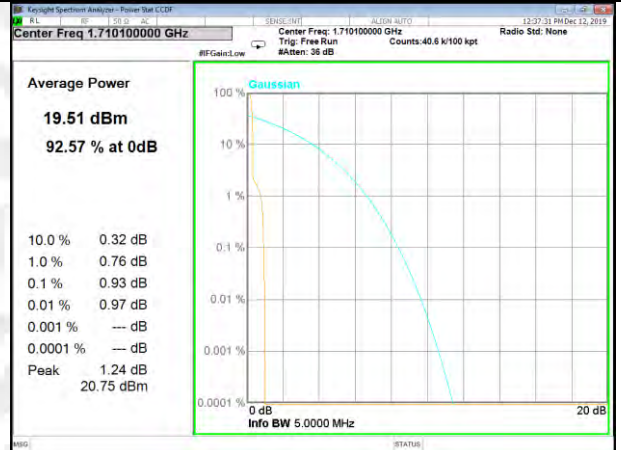

Band4_3.75k_1#0_BPSk_Lower