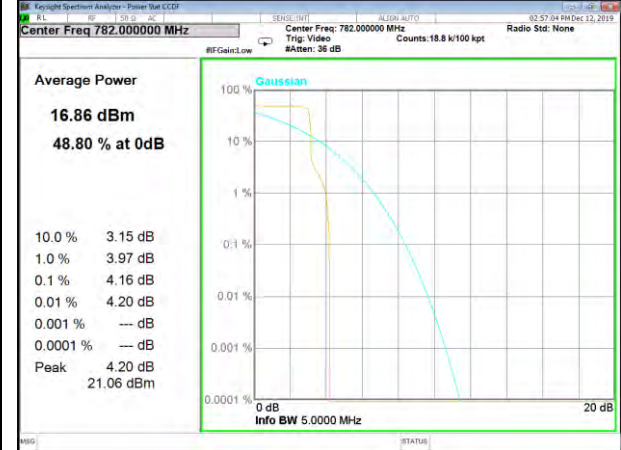

Band13\_15k\_12#0\_QPSk\_Lower

Band13\_3.75k\_1#0\_BPSk\_Lower

Band13\_3.75k\_1#0\_QPSk\_Lower

Band13\_15k\_1#0\_BPSk\_Middle

BAND-13

BAND-13

Band13\_15k\_1#0\_QPSk\_Middle

Band13\_15k\_12#0\_QPSk\_Middle