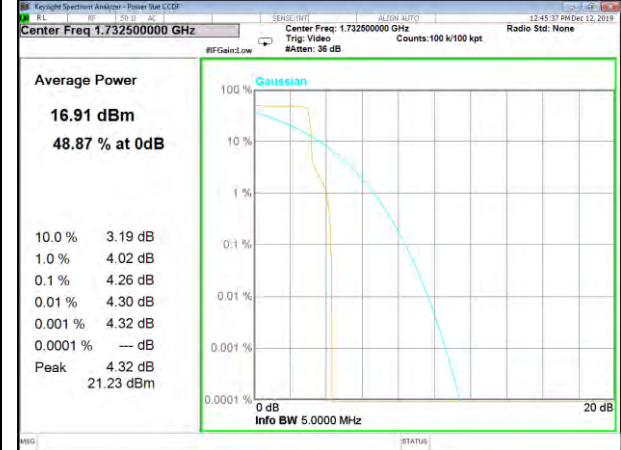

Band4\_15k\_1#0\_QPSk\_Lower

Band4\_15k\_12#0\_QPSk\_Lower

Band4\_3.75k\_1#0\_BPSk\_Lower

Band4\_3.75k\_1#0\_QPSk\_Lower

Band4\_15k\_1#0\_BPSk\_Middle

BAND-4

BAND-4

Band4\_15k\_1#0\_QPSk\_Middle