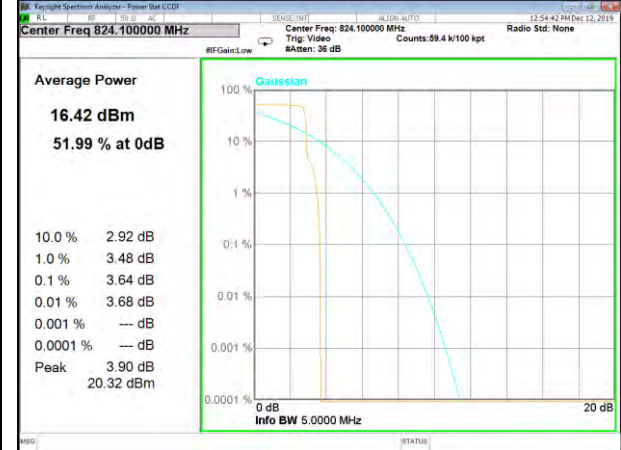

Band4\_3.75k\_1#0\_BPSk\_Higher

Band4\_3.75k\_1#0\_QPSk\_Higher

BAND-5

BAND-5

Band5\_15k\_1#0\_BPSk\_Lower

Band5\_15k\_1#0\_QPSk\_Lower

Band5\_15k\_12#0\_QPSk\_Lower

Band5\_3.75k\_1#0\_BPSk\_Lower