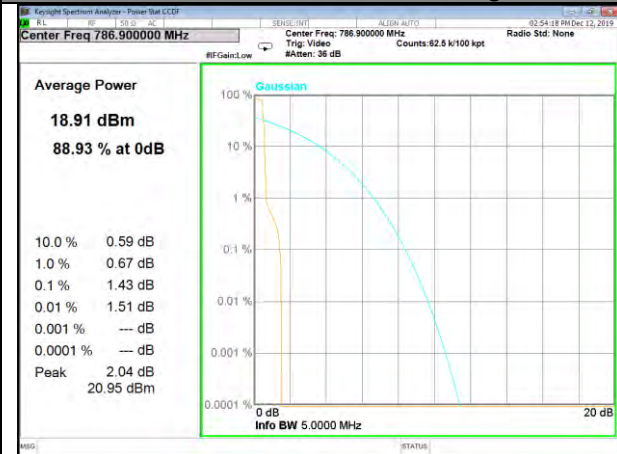

Band13_3.75k_1#0_QPSk_Higher