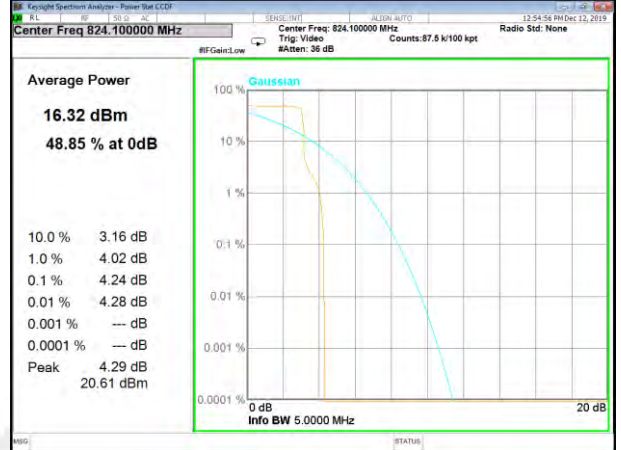

Band4\_3.75k\_1#0\_BPSk\_Higher

Band4\_3.75k\_1#0\_QPSk\_Higher

BAND-5

BAND-5

Band5\_15k\_1#0\_BPSk\_Lower

Band5\_15k\_1#0\_QPSk\_Lower

Band5\_15k\_12#0\_QPSk\_Lower

Band5\_3.75k\_1#0\_BPSk\_Lower