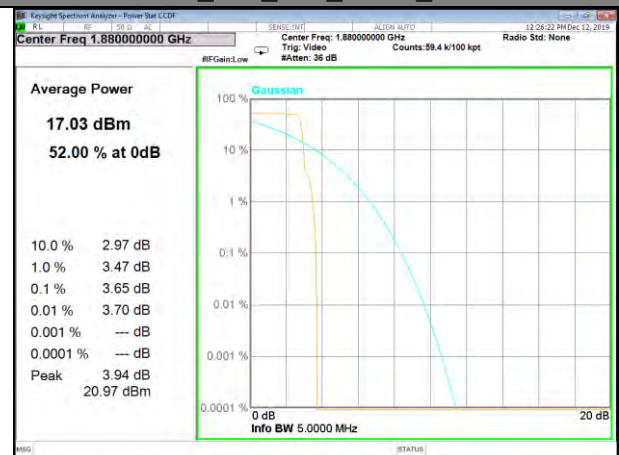

PAR  
BAND-2

BAND-2

Band2\_15k\_1#0\_BPSk\_Lower

Band2\_15k\_1#0\_QPSk\_Lower

Band2\_15k\_12#0\_QPSk\_Lower

Band2\_3.75k\_1#0\_BPSk\_Lower

Band2\_3.75k\_1#0\_QPSk\_Lower

Band2\_15k\_1#0\_BPSk\_Middle