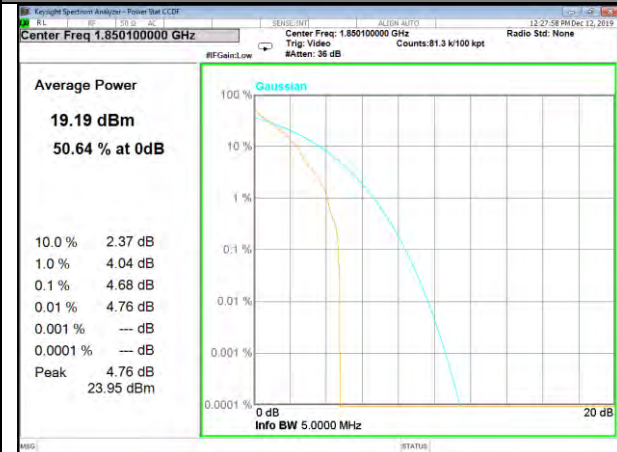

PAR  
BAND-2

BAND-2

Band2\_15k\_1#0\_BPSk\_Lower

Band2\_15k\_1#0\_QPSk\_Lower

Band2\_15k\_12#0\_QPSk\_Lower

Band2\_3.75k\_1#0\_BPSk\_Lower

Band2\_3.75k\_1#0\_QPSk\_Lower

Band2\_15k\_1#0\_BPSk\_Middle