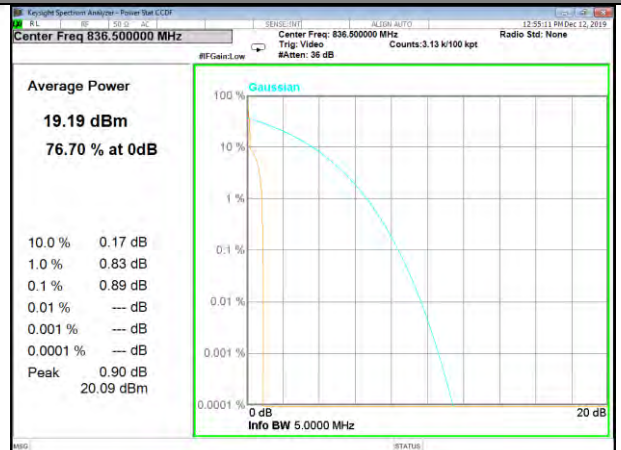

Band5_15k_1#0_BPSk_Middle