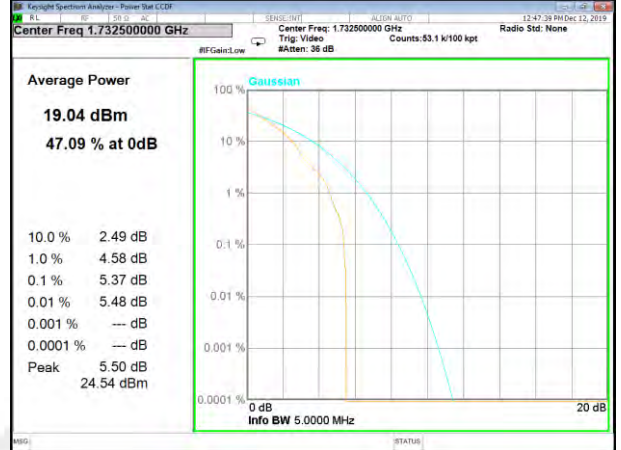

Band4_15k_12#0_QPSk_Middle