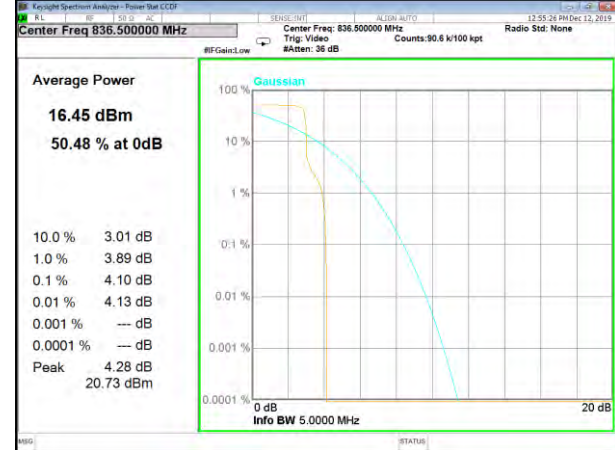

Band5\_3.75k\_1#0\_QPSk\_Lower

Band5\_15k\_1#0\_BPSk\_Middle

BAND-5

BAND-5

Band5\_15k\_1#0\_QPSk\_Middle

Band5\_15k\_12#0\_QPSk\_Middle

Band5\_3.75k\_1#0\_BPSk\_Middle

Band5\_3.75k\_1#0\_QPSk\_Middle