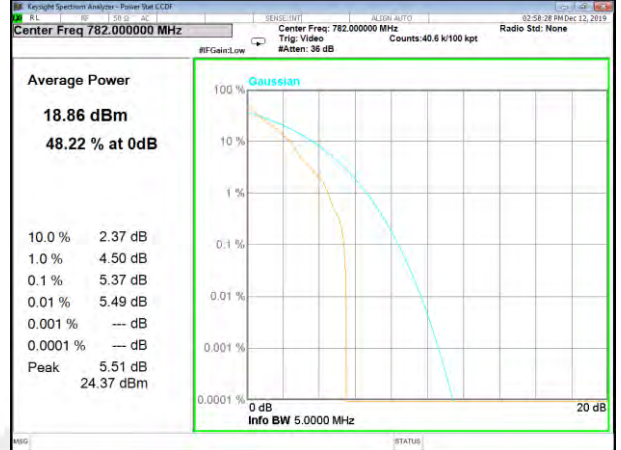

Band13\_15k\_12#0\_QPSk\_Lower

Band13\_3.75k\_1#0\_BPSk\_Lower

Band13\_3.75k\_1#0\_QPSk\_Lower

Band13\_15k\_1#0\_BPSk\_Middle

BAND-13

BAND-13

Band13\_15k\_1#0\_QPSk\_Middle

Band13\_15k\_12#0\_QPSk\_Middle