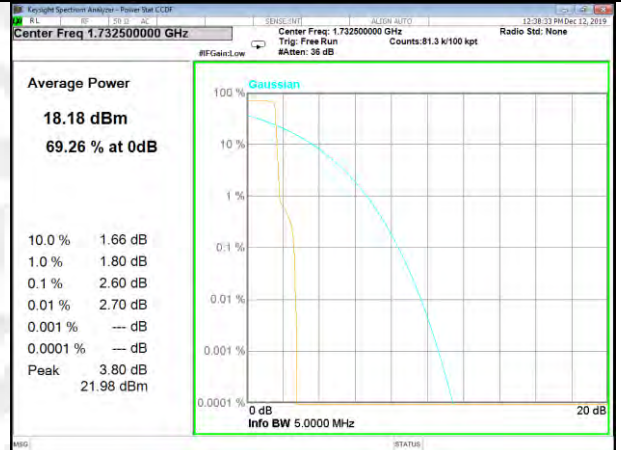

Band4_3.75k_1#0_QPSk_Middle