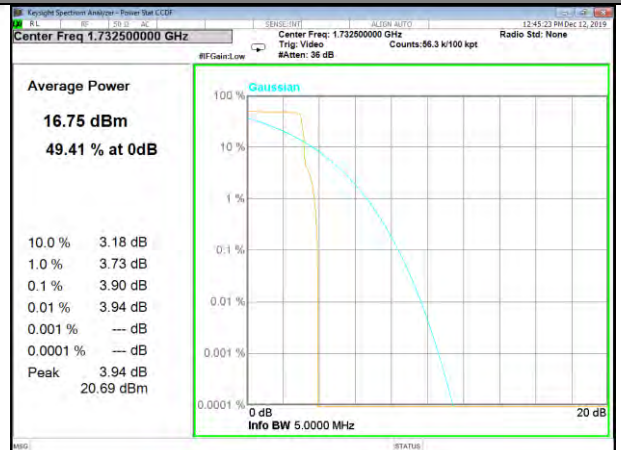

Band4\_15k\_1#0\_QPSk\_Lower

Band4\_15k\_12#0\_QPSk\_Lower

Band4\_3.75k\_1#0\_BPSk\_Lower

Band4\_3.75k\_1#0\_QPSk\_Lower

Band4\_15k\_1#0\_BPSk\_Middle

BAND-4

BAND-4

Band4\_15k\_1#0\_QPSk\_Middle