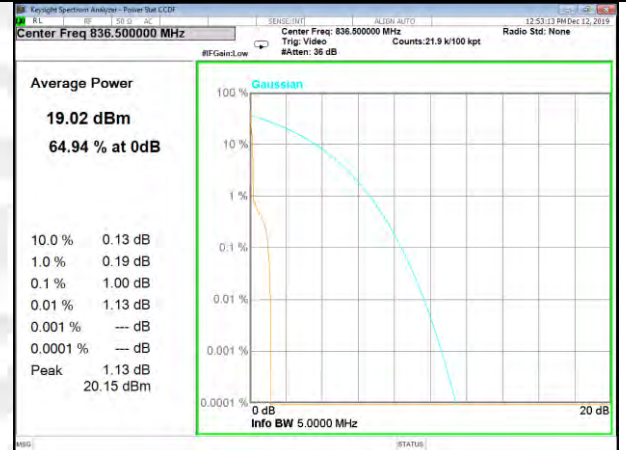

Band5\_3.75k\_1#0\_QPSk\_Lower

Band5\_15k\_1#0\_BPSk\_Middle

BAND-5

BAND-5

Band5\_15k\_1#0\_QPSk\_Middle

Band5\_15k\_12#0\_QPSk\_Middle

Band5\_3.75k\_1#0\_BPSk\_Middle

Band5\_3.75k\_1#0\_QPSk\_Middle