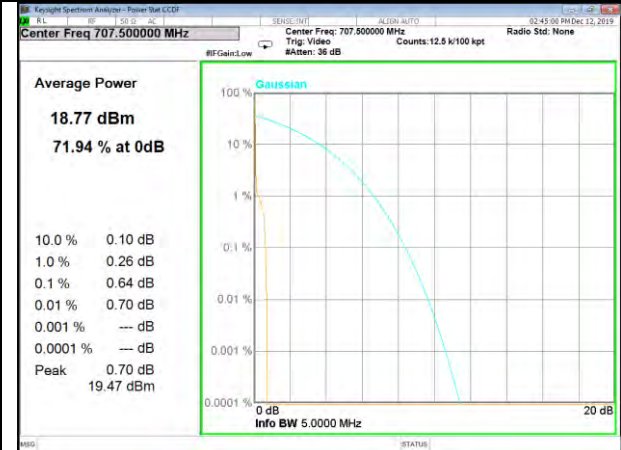

BAND-12

Band12\_15k\_1#0\_QPSk\_Middle

Band12\_15k\_12#0\_QPSk\_Middle

Band12\_3.75k\_1#0\_BPSk\_Middle

Band12\_3.75k\_1#0\_QPSk\_Middle

Band12\_15k\_1#0\_BPSk\_Higher

Band12\_15k\_1#0\_QPSk\_Higher

BAND-12