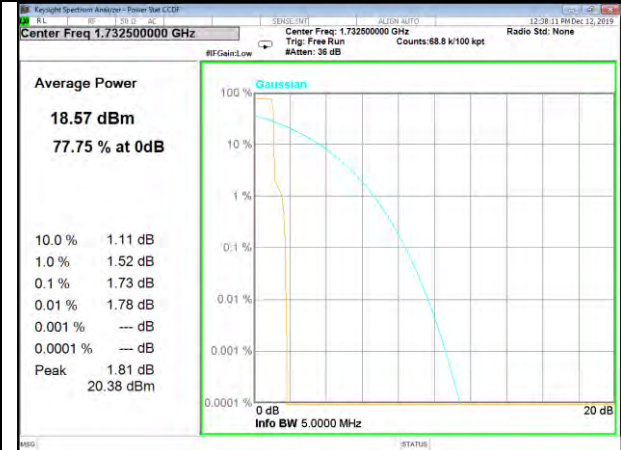

Band4_3.75k_1#0_BPSk_Middle