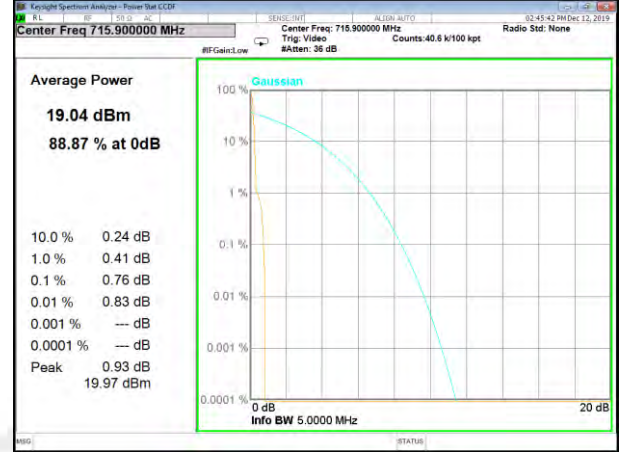

Band12_3.75k_1#0_BPSk_Higher