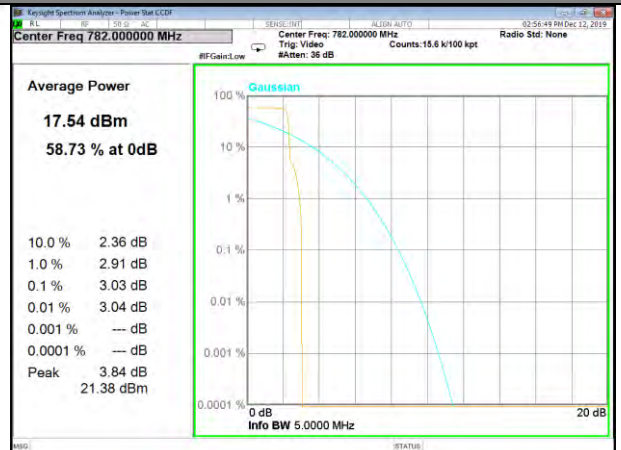

Band13\_15k\_12#0\_QPSk\_Lower

Band13\_3.75k\_1#0\_BPSk\_Lower

Band13\_3.75k\_1#0\_QPSk\_Lower

Band13\_15k\_1#0\_BPSk\_Middle

BAND-13

BAND-13

Band13\_15k\_1#0\_QPSk\_Middle

Band13\_15k\_12#0\_QPSk\_Middle