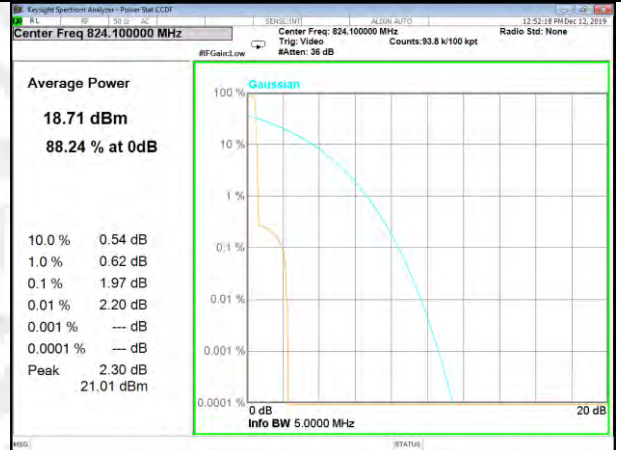

Band4\_3.75k\_1#0\_BPSk\_Higher

Band4\_3.75k\_1#0\_QPSk\_Higher

BAND-5

BAND-5

Band5\_15k\_1#0\_BPSk\_Lower

Band5\_15k\_1#0\_QPSk\_Lower

Band5\_15k\_12#0\_QPSk\_Lower

Band5\_3.75k\_1#0\_BPSk\_Lower