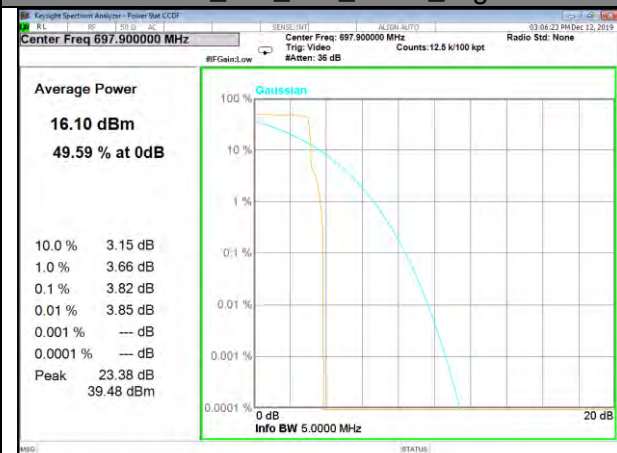

Band71\_15k\_1#0\_BPSk\_Middle

BAND-71

BAND-71

Band71\_15k\_1#0\_QPSk\_Middle

Band71\_15k\_12#0\_QPSk\_Middle

Band71\_3.75k\_1#0\_BPSk\_Middle

Band71\_3.75k\_1#0\_QPSk\_Middle

Band71\_15k\_1#0\_BPSk\_Higher