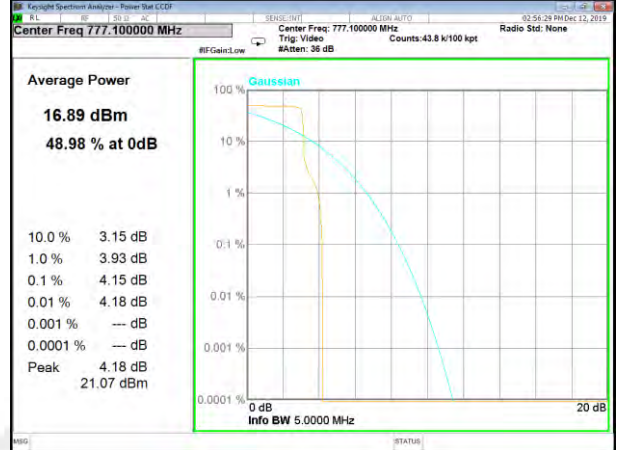

BAND-12

Band12\_15k\_12#0\_QPSk\_Higher

Band12\_3.75k\_1#0\_BPSk\_Higher

Band12\_3.75k\_1#0\_QPSk\_Higher

BAND-13

BAND-13

Band13\_15k\_1#0\_BPSk\_Lower

Band13\_15k\_1#0\_QPSk\_Lower