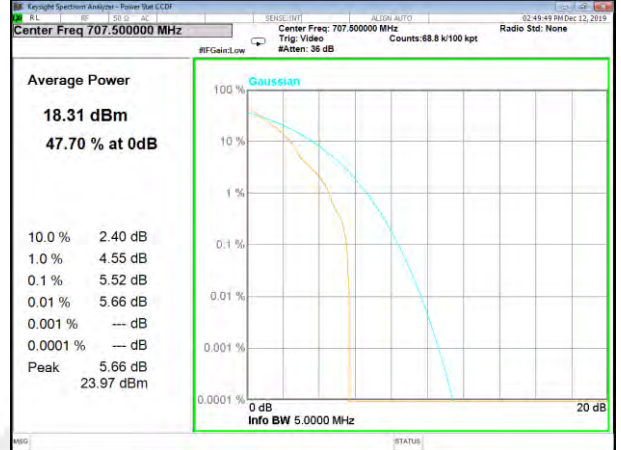

Band12_15k_12#0_QPSk_Middle