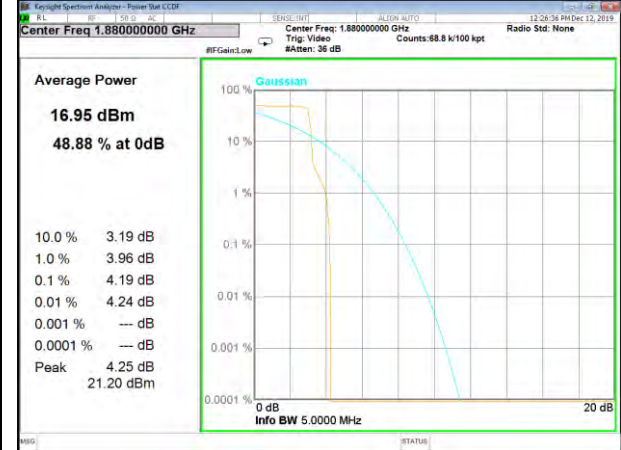

BAND-2

BAND-2

Band2_15k_1#0_QPSk_Middle