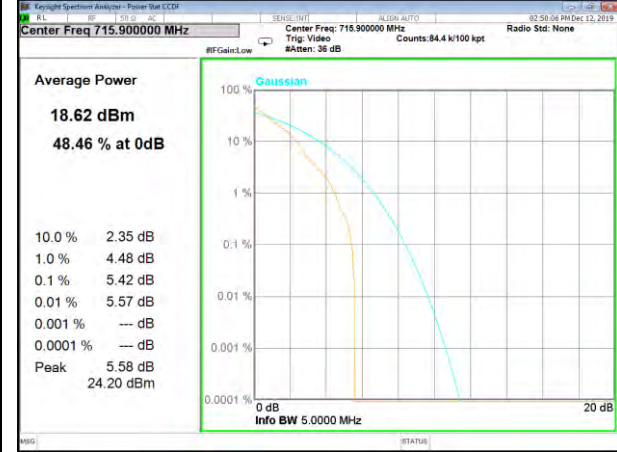

BAND-12

BAND-12

Band12_15k_12#0_QPSk_Higher