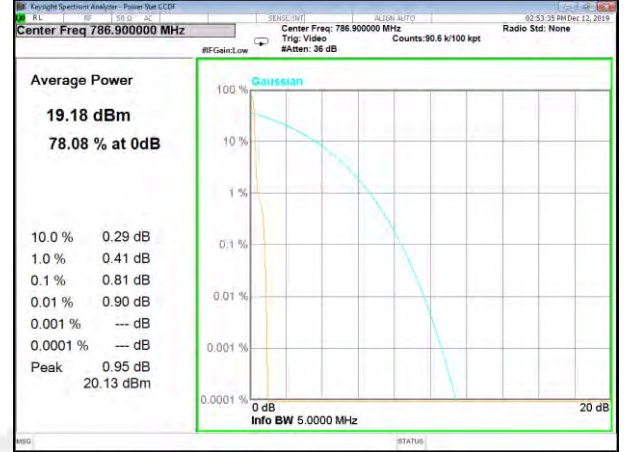

Band13\_3.75k\_1#0\_BPSk\_Middle

Band13\_3.75k\_1#0\_QPSk\_Middle

Band13\_15k\_1#0\_BPSk\_Higher

Band13\_15k\_1#0\_QPSk\_Higher

BAND-13

BAND-13

Band13\_15k\_12#0\_QPSk\_Higher

Band13\_3.75k\_1#0\_BPSk\_Higher