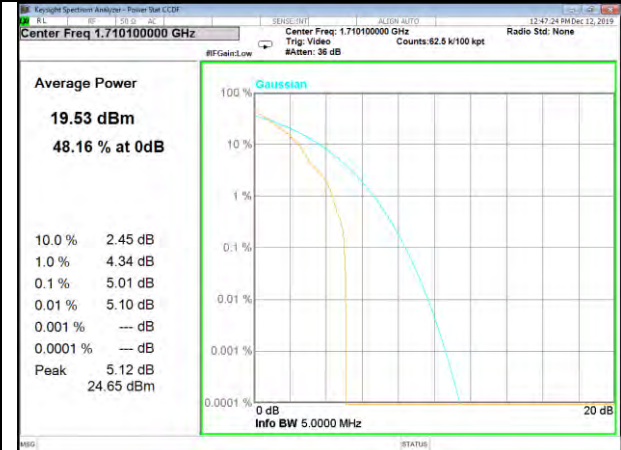

Band4_15k_12#0_QPSk_Lower