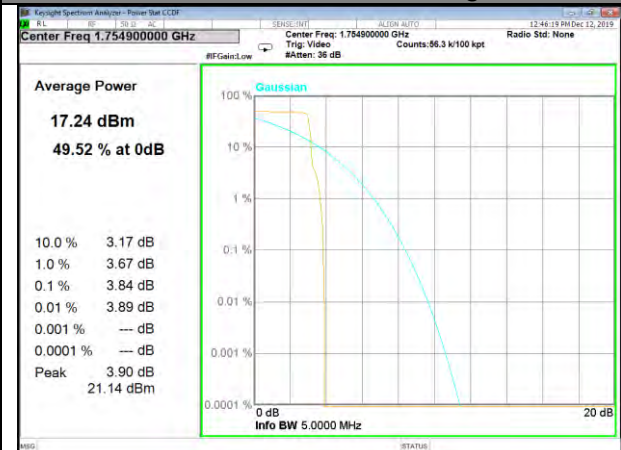

Band4\_15k\_12#0\_QPSk\_Middle

Band4\_3.75k\_1#0\_BPSk\_Middle

Band4\_3.75k\_1#0\_QPSk\_Middle

Band4\_15k\_1#0\_BPSk\_Higher

Band4\_15k\_1#0\_QPSk\_Higher

BAND-4

BAND-4

Band4\_15k\_12#0\_QPSk\_Higher