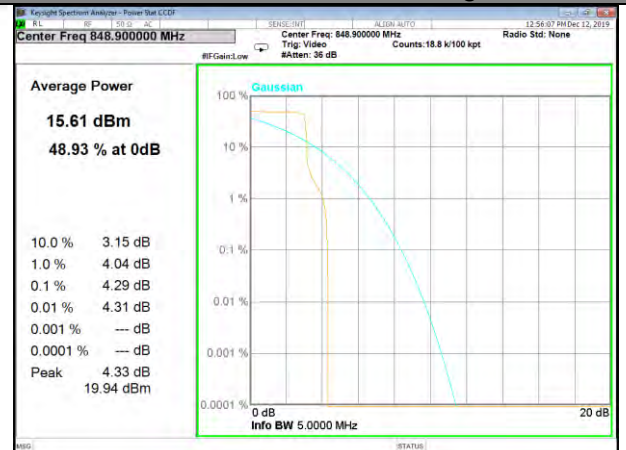

Band5_15k_1#0_QPSk_Higher