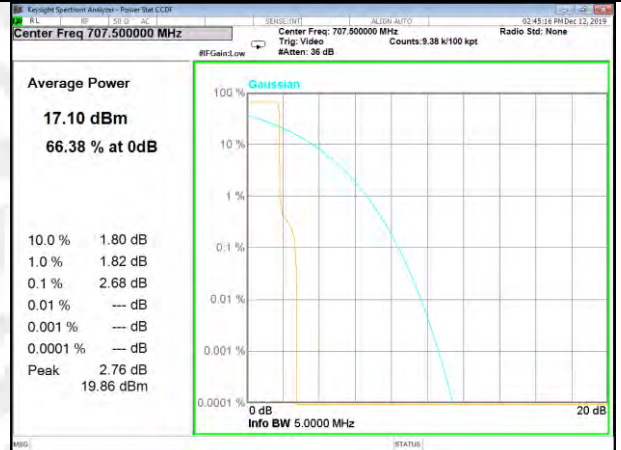

BAND-12

Band12\_15k\_1#0\_QPSk\_Middle

Band12\_15k\_12#0\_QPSk\_Middle

Band12\_3.75k\_1#0\_BPSk\_Middle

Band12\_3.75k\_1#0\_QPSk\_Middle

Band12\_15k\_1#0\_BPSk\_Higher

Band12\_15k\_1#0\_QPSk\_Higher

BAND-12