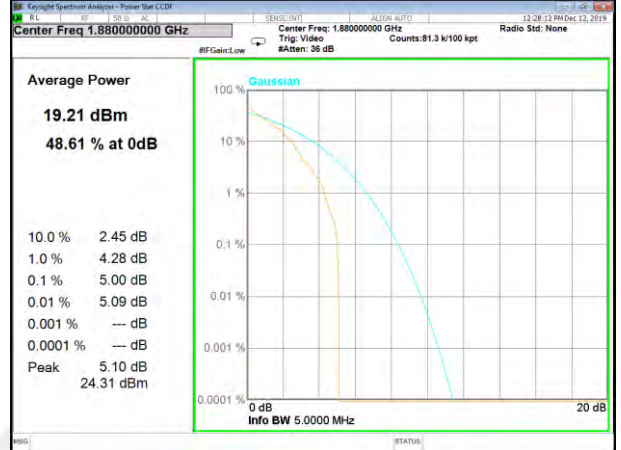

Band2_15k_12#0_QPSk_Middle