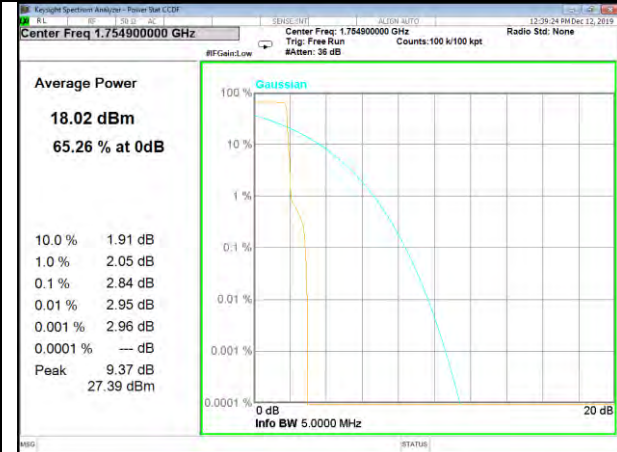

Band4_3.75k_1#0_QPSk_Higher