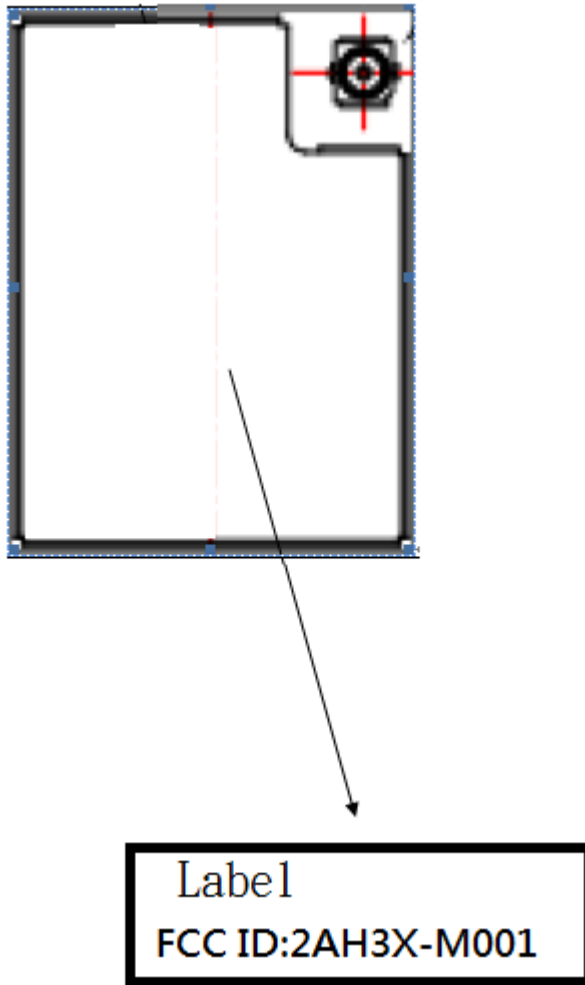

Aigale Model: M001  
FCC ID: 2AH3X-M001

## FCC LABEL LOCATION

The label will be permanently affixed at a conspicuous location on the device.

(Fig. 1) FCC ID: 2AH3X-M001