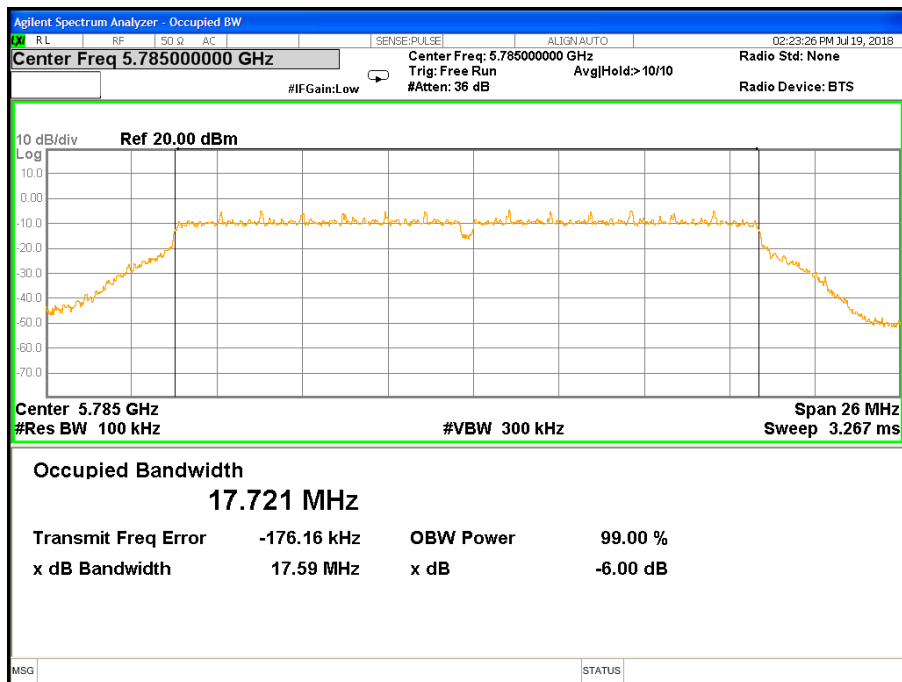

6 dB Bandwidth 802.11n(HT40) Channel 159

Band IV (5.725-5.850GHz) 802.11ac(HT20) 6 dB Bandwidth 6 dB Bandwidth 802.11ac(HT20) Channel 149

6 dB Bandwidth 802.11ac(HT20) Channel 157

6 dB Bandwidth 802.11ac(HT20) Channel 165