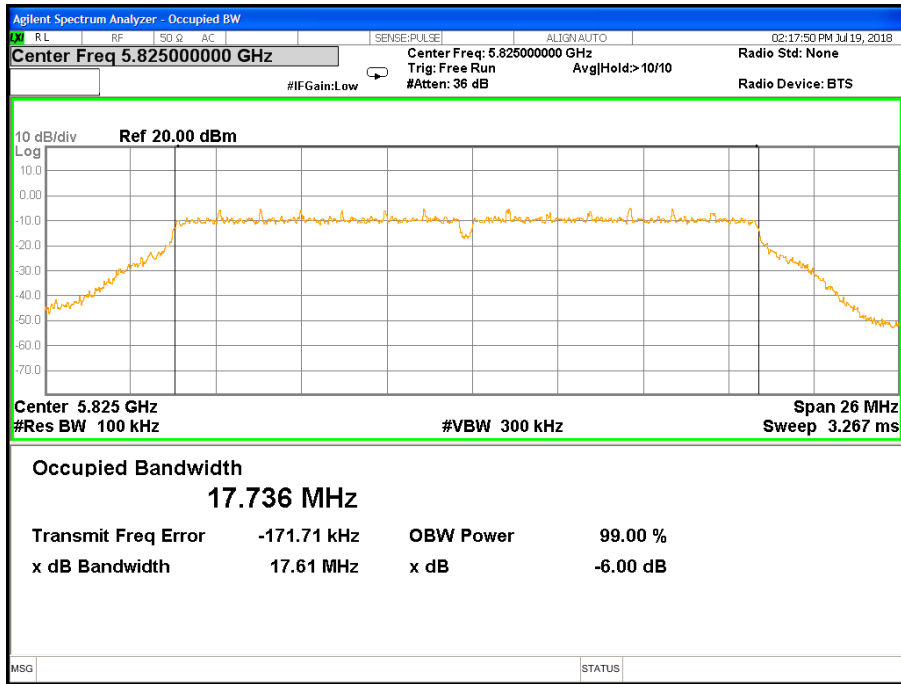

Band IV (5.725-5.850GHz) 802.11n(HT20) 6 dB Bandwidth 6 dB Bandwidth 802.11n(HT20) Channel 149

6 dB Bandwidth 802.11n(HT20) Channel 157

6 dB Bandwidth 802.11n(HT20) Channel 165

Band IV (5.725-5.850GHz) 802.11n(HT40) 6 dB Bandwidth 6 dB Bandwidth 802.11n(HT40) Channel 151