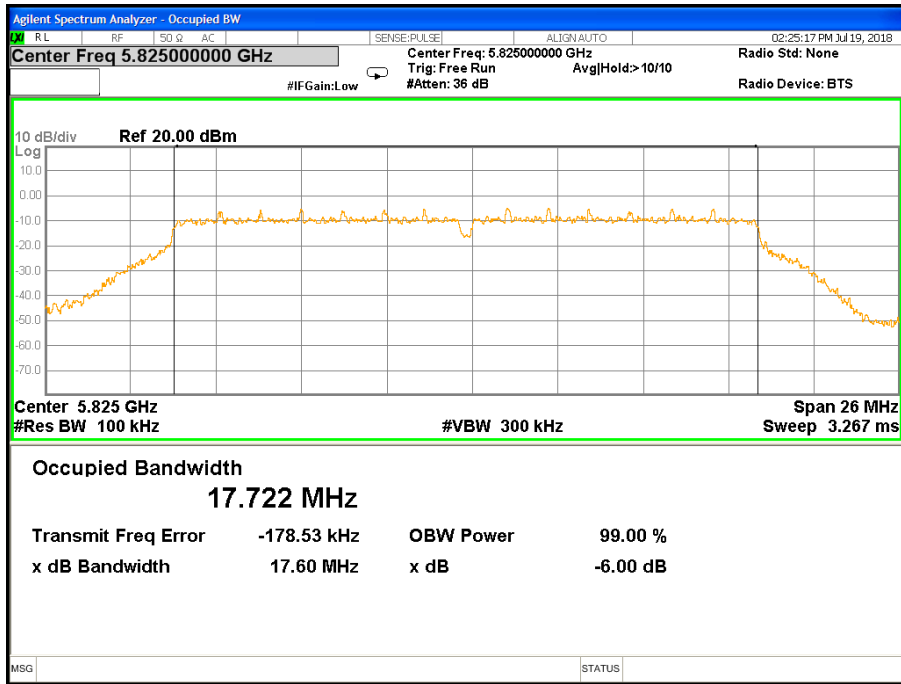

6 dB Bandwidth 802.11n(HT40) Channel 159

Band IV (5.725-5.850GHz) 802.11ac(HT20) 6 dB Bandwidth 6 dB Bandwidth 802.11ac(HT20) Channel 149

6 dB Bandwidth 802.11ac(HT20) Channel 157

6 dB Bandwidth 802.11ac(HT20) Channel 165