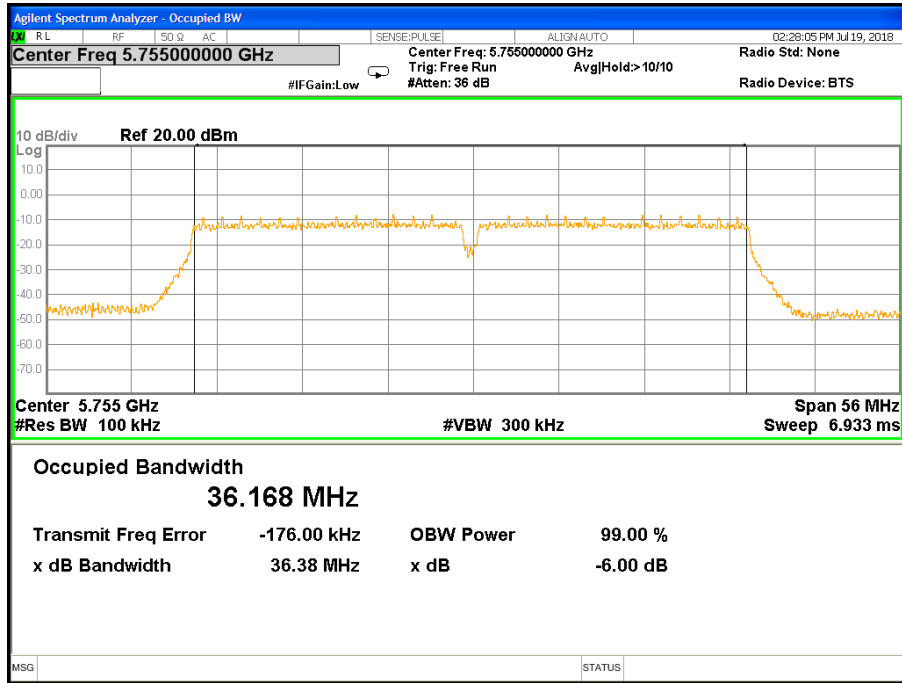

Band IV (5.725-5.850GHz) 802.11n(HT20) 6 dB Bandwidth 6 dB Bandwidth 802.11n(HT20) Channel 149

6 dB Bandwidth 802.11n(HT20) Channel 157

6 dB Bandwidth 802.11n(HT20) Channel 165

Band IV (5.725-5.850GHz) 802.11n(HT40) 6 dB Bandwidth 6 dB Bandwidth 802.11n(HT40) Channel 151