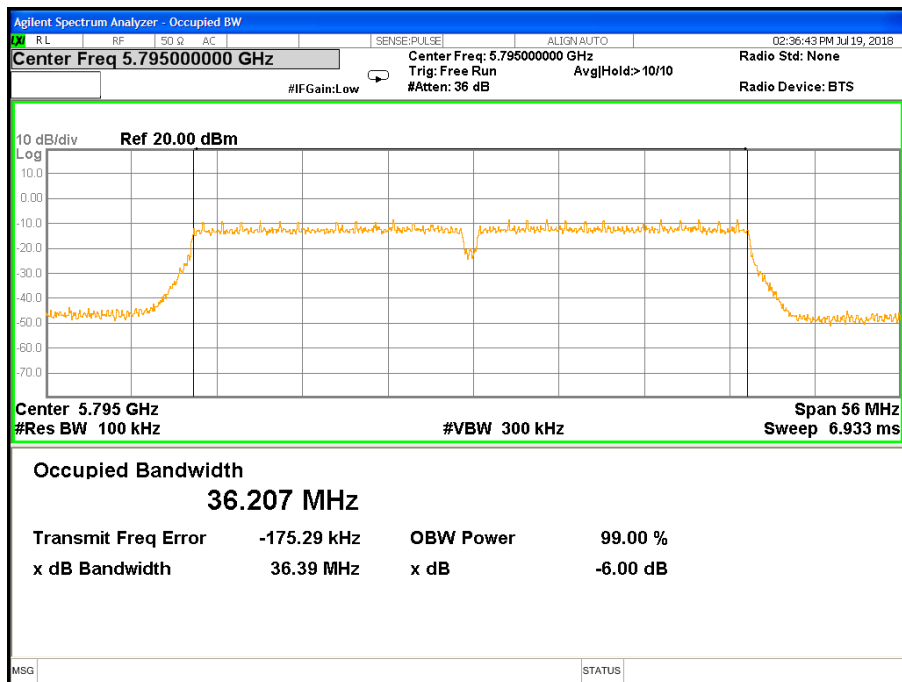

6 dB Bandwidth 802.11ac(HT40) Channel 159