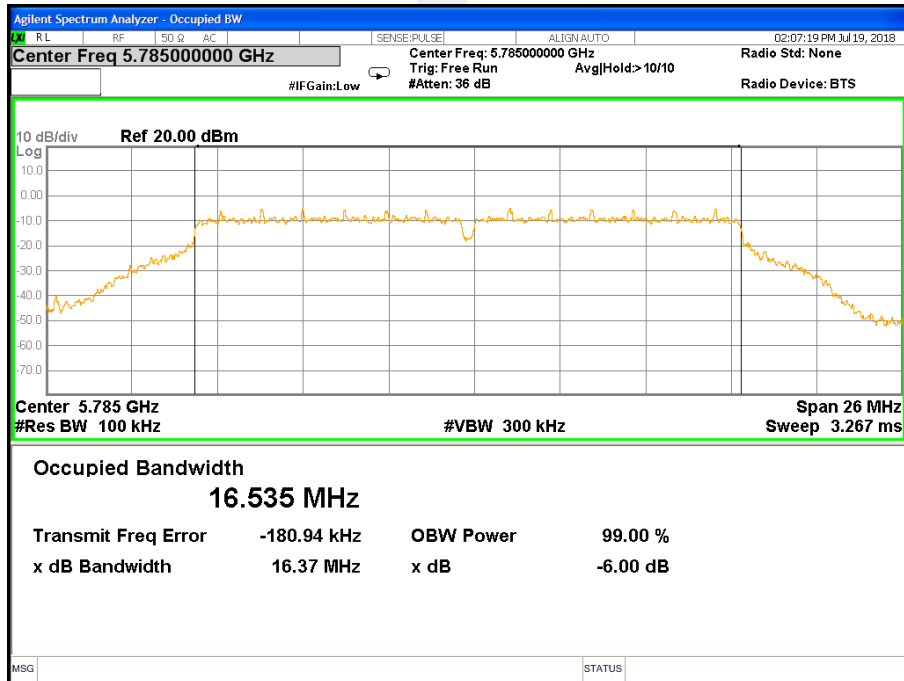

Note: N/A, 26 db bandwidth measurement limit only embodied in the report

Antenna B

Band IV (5.725-5.850GHz) 802.11a, 6 dB Bandwidth

6 dB Bandwidth 802.11a Channel 149

6 dB Bandwidth 802.11a Channel 157

6 dB Bandwidth 802.11a Channel 165