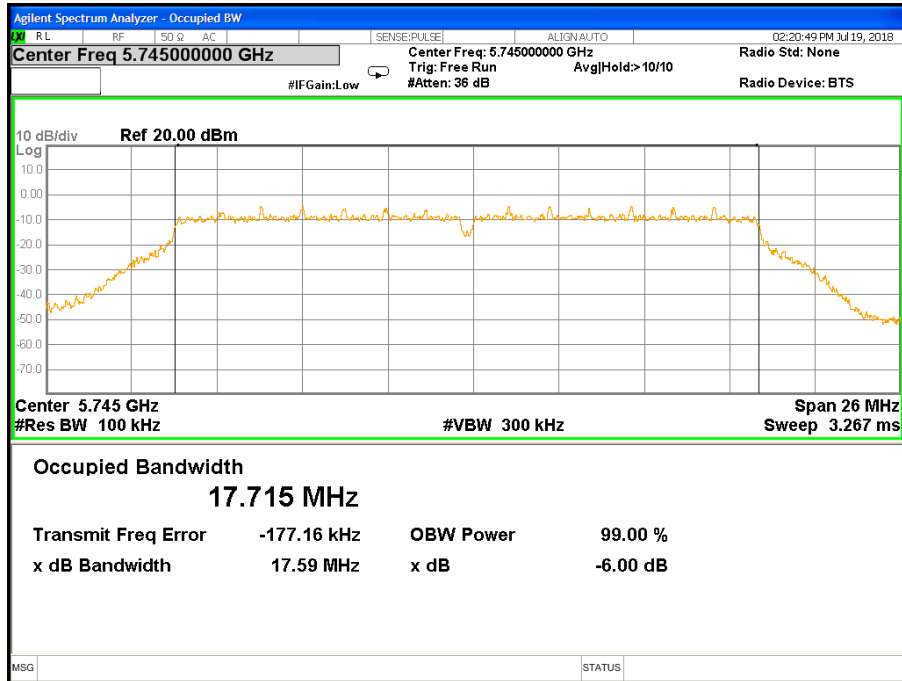

Band IV (5.725-5.850GHz) 802.11ac(HT20) 6 dB Bandwidth 6 dB Bandwidth 802.11ac(HT20) Channel 149