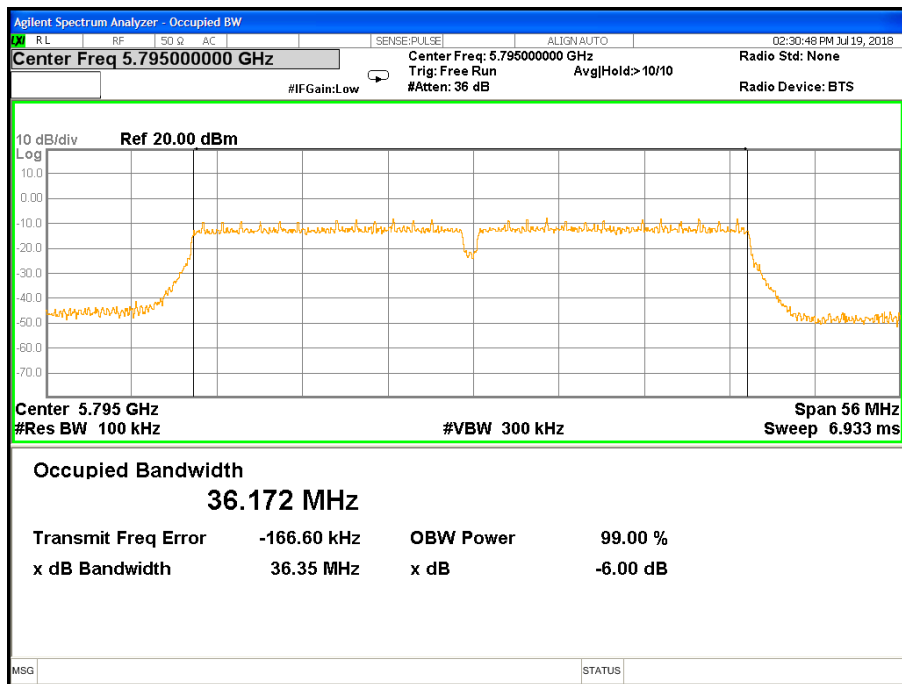

6 dB Bandwidth 802.11n(HT40) Channel 159