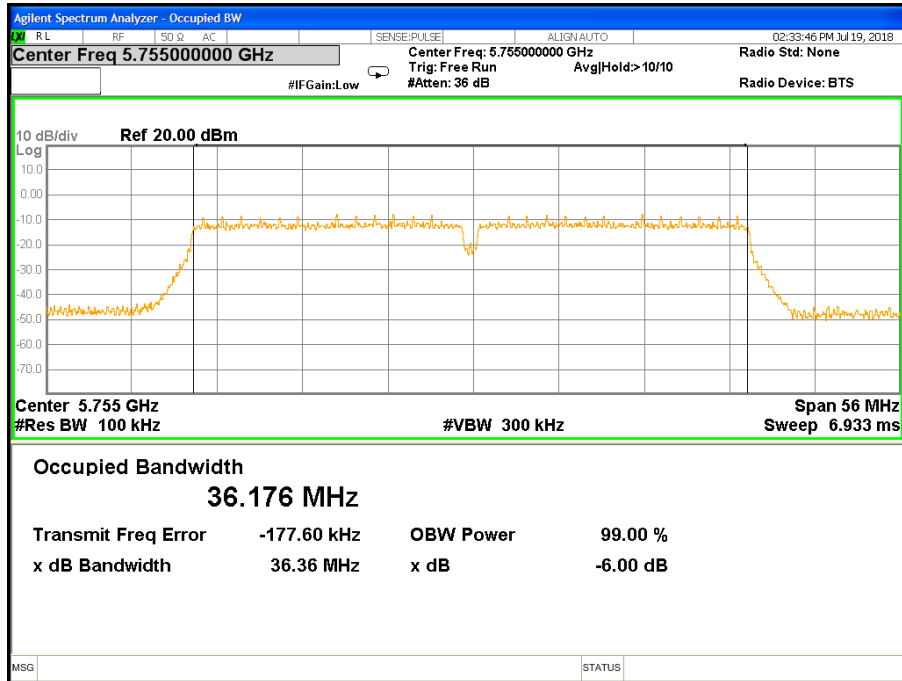

Band IV (5.725-5.850GHz) 802.11ac(HT40) 6 dB Bandwidth 6 dB Bandwidth 802.11ac(HT40) Channel 151