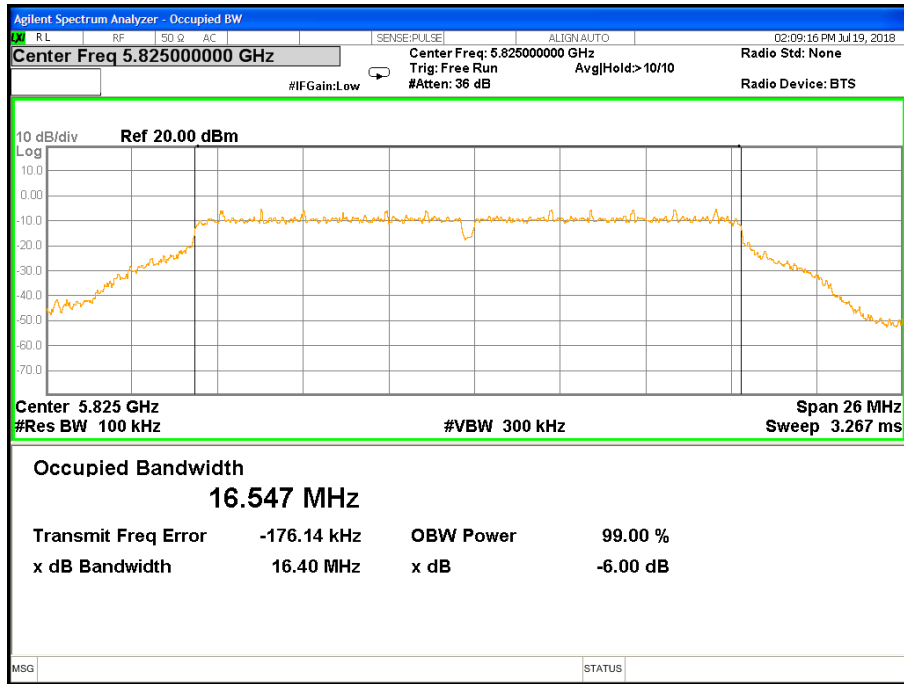

Note: N/A, 26 db bandwidth measurement limit only embodied in the report

Antenna B

Band IV (5.725-5.850GHz) 802.11a, 6 dB Bandwidth

6 dB Bandwidth 802.11a Channel 149

6 dB Bandwidth 802.11a Channel 157

6 dB Bandwidth 802.11a Channel 165