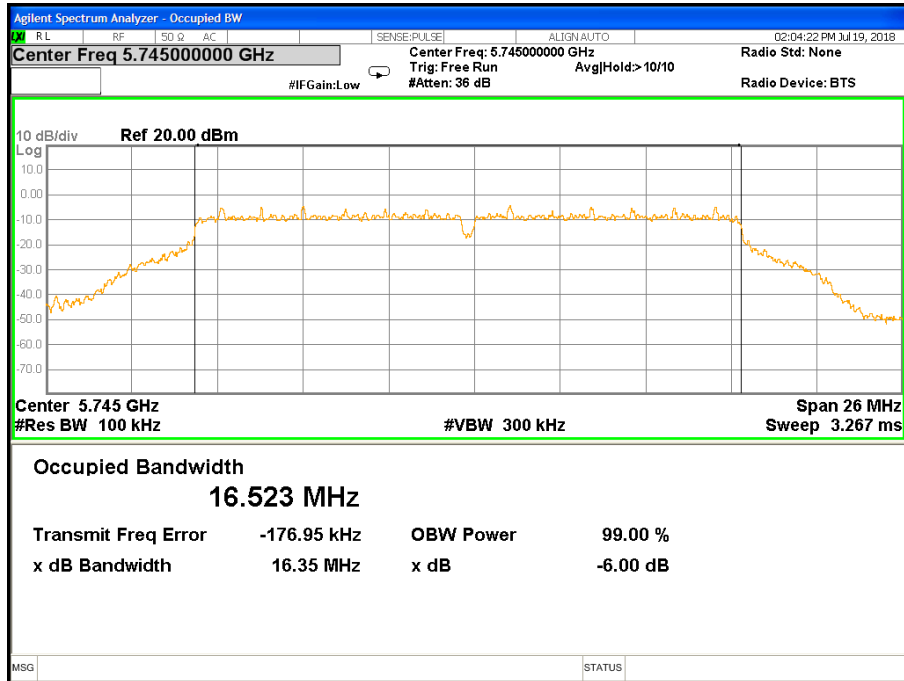

Antenna B

Band IV (5.725-5.850GHz) 802.11a, 6 dB Bandwidth

6 dB Bandwidth 802.11a Channel 149