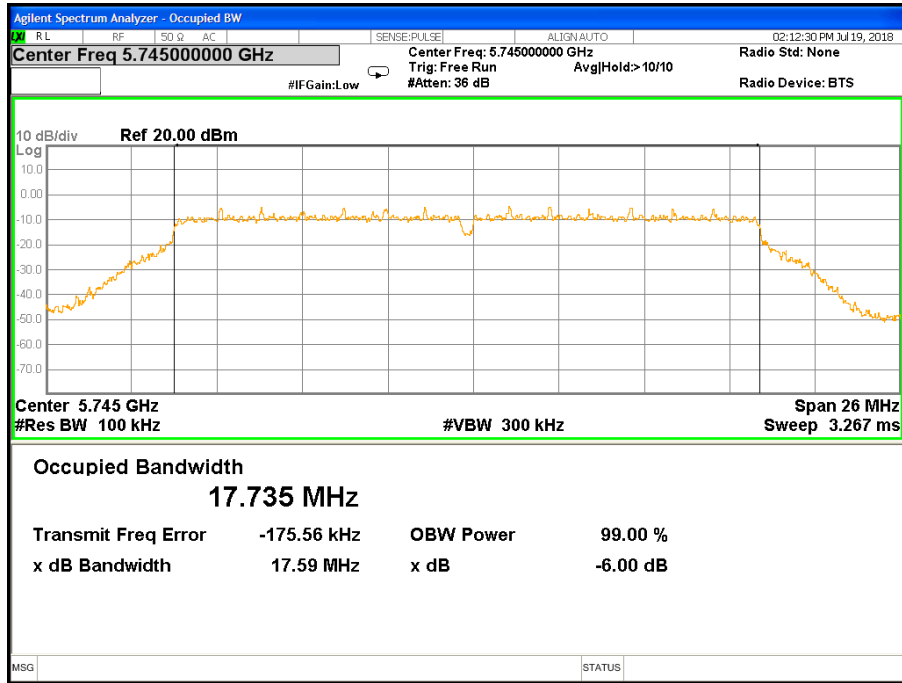

Band IV (5.725-5.850GHz) 802.11n(HT20) 6 dB Bandwidth 6 dB Bandwidth 802.11n(HT20) Channel 149