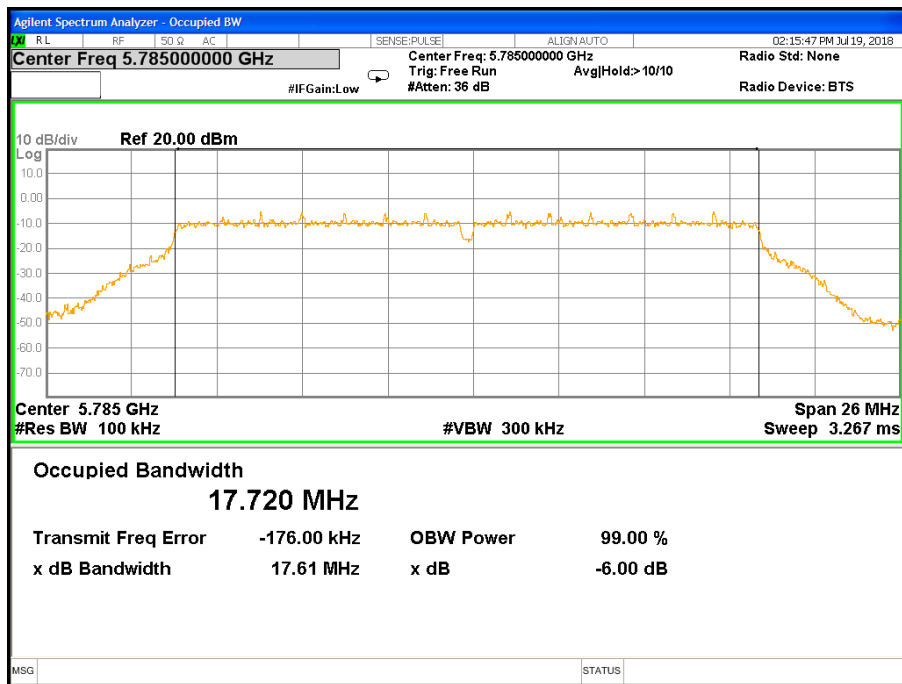

6 dB Bandwidth 802.11n(HT20) Channel 157