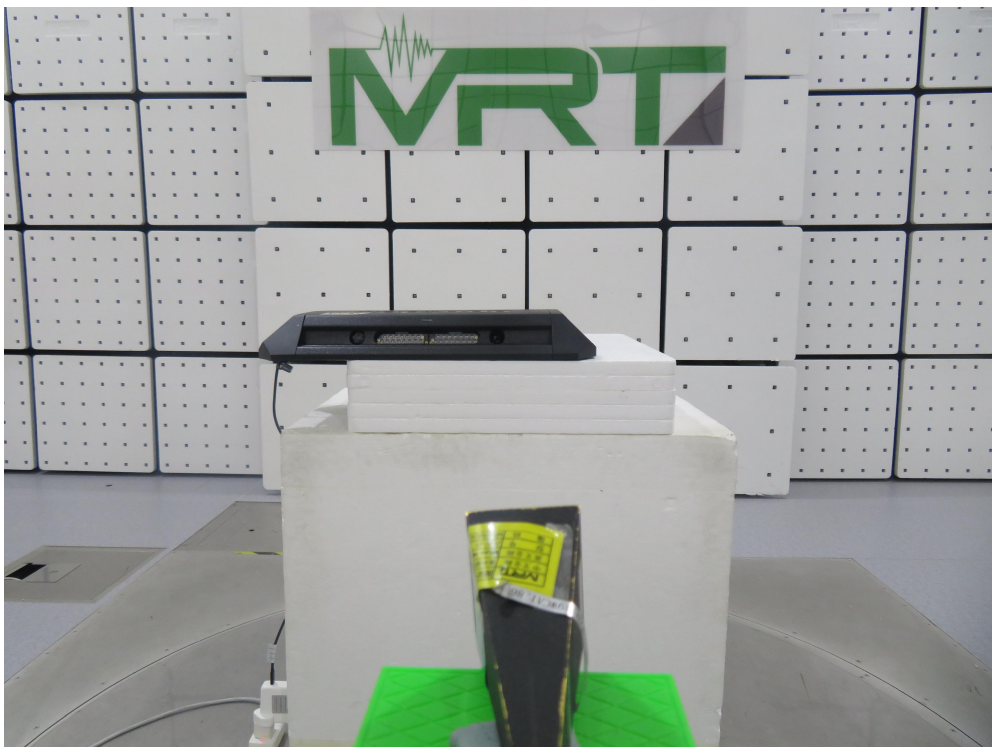

RF Test Setup Photo

Test Mode 1

Description: Front View Conducted Emission Test Setup for Power Port

Test Mode 1

Description: Front View Conducted Emission Test Setup for Power Port

Description: Radiated Emission Test Setup for Below 1GHz

Description: Radiated Emission Test Setup for 1GHz ~ 18GHz

Description: Radiated Emission Test Setup for 18GHz ~ 40GHz

Description: Radiated Emission Test Setup for 40GHz ~ 50GHz

Description: Radiated Emission Test Setup for 50GHz ~ 75GHz

Description: Radiated Emission Test Setup for 75GHz ~ 100GHz