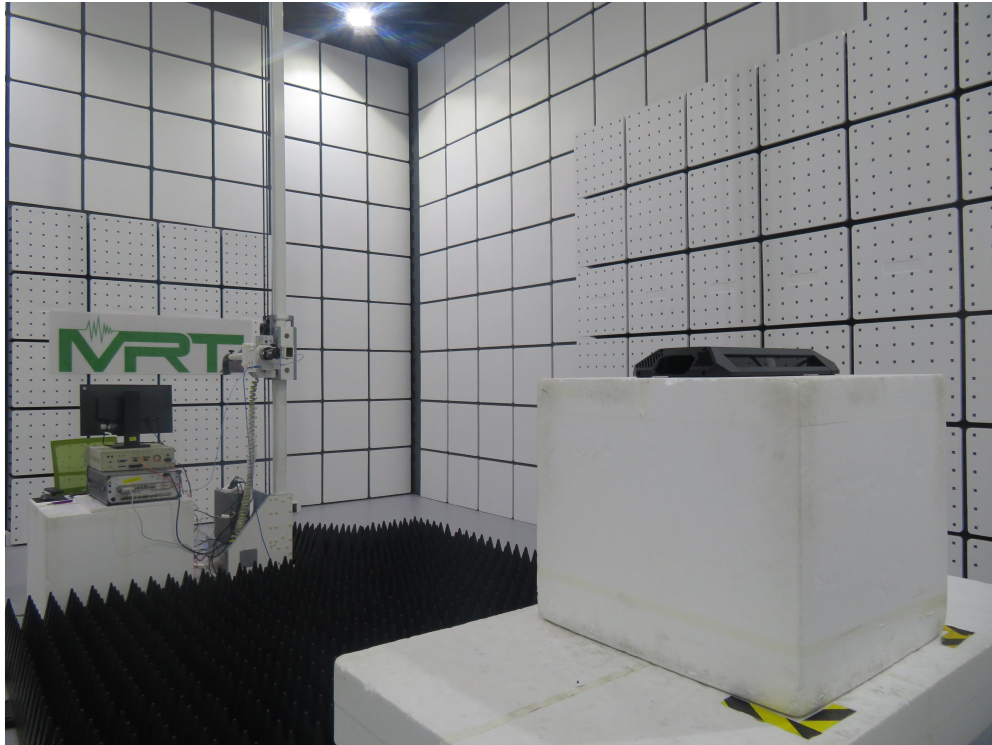

RF Test Setup Photo

Test Mode 1

Description: Front View Conducted Emission Test Setup for Power Port

Test Mode 1

Description: Front View Conducted Emission Test Setup for Power Port

Description: Radiated Emission Test Setup for Below 1GHz

Description: Radiated Emission Test Setup for 1GHz ~ 18GHz

Description: Radiated Emission Test Setup for 18GHz ~ 40GHz

Description: Radiated Emission Test Setup for 40GHz ~ 50GHz

Description: Radiated Emission Test Setup for 50GHz ~ 75GHz

Description: Radiated Emission Test Setup for 75GHz ~ 100GHz