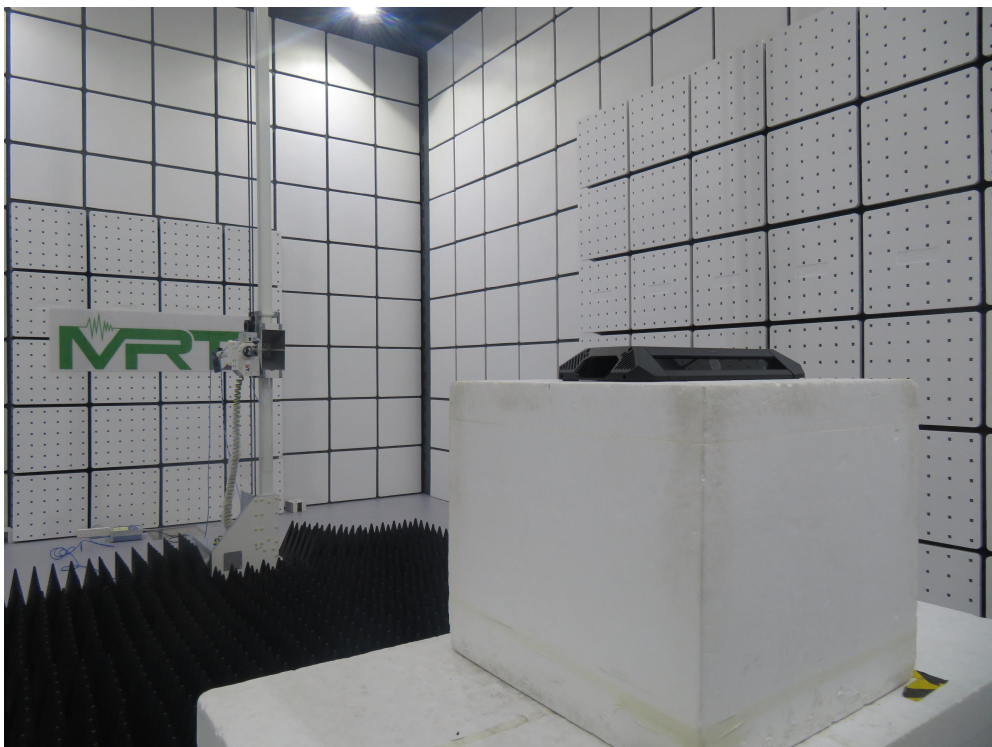

RF Test Setup Photo

Test Mode 1

Description: Front View Conducted Emission Test Setup for Power Port

Test Mode 1

Description: Front View Conducted Emission Test Setup for Power Port

Description: Radiated Emission Test Setup for Below 1GHz

Description: Radiated Emission Test Setup for 1GHz ~ 18GHz

Description: Radiated Emission Test Setup for 18GHz ~ 40GHz

Description: Radiated Emission Test Setup for 40GHz ~ 50GHz

Description: Radiated Emission Test Setup for 50GHz ~ 75GHz

Description: Radiated Emission Test Setup for 75GHz ~ 100GHz