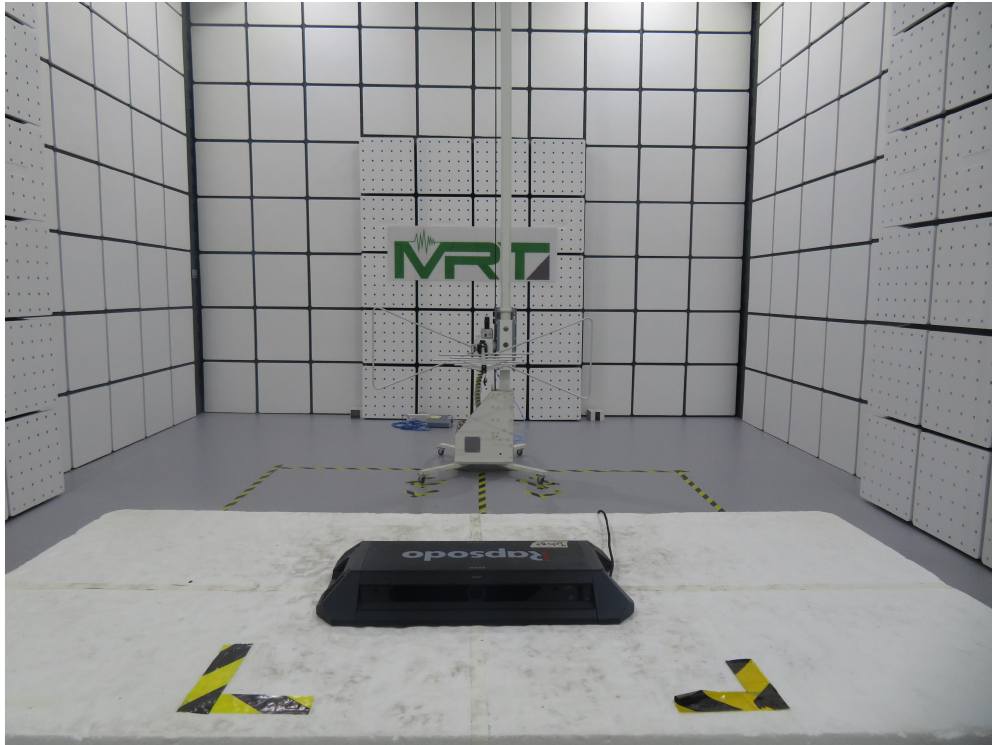

RF Test Setup Photo

Test Mode 1

Description: Front View Conducted Emission Test Setup for Power Port

Test Mode 1

Description: Front View Conducted Emission Test Setup for Power Port

Description: Radiated Emission Test Setup for Below 1GHz

Description: Radiated Emission Test Setup for 1GHz ~ 18GHz

Description: Radiated Emission Test Setup for 18GHz ~ 40GHz

Description: Radiated Emission Test Setup for 40GHz ~ 50GHz

Description: Radiated Emission Test Setup for 50GHz ~ 75GHz

Description: Radiated Emission Test Setup for 75GHz ~ 100GHz