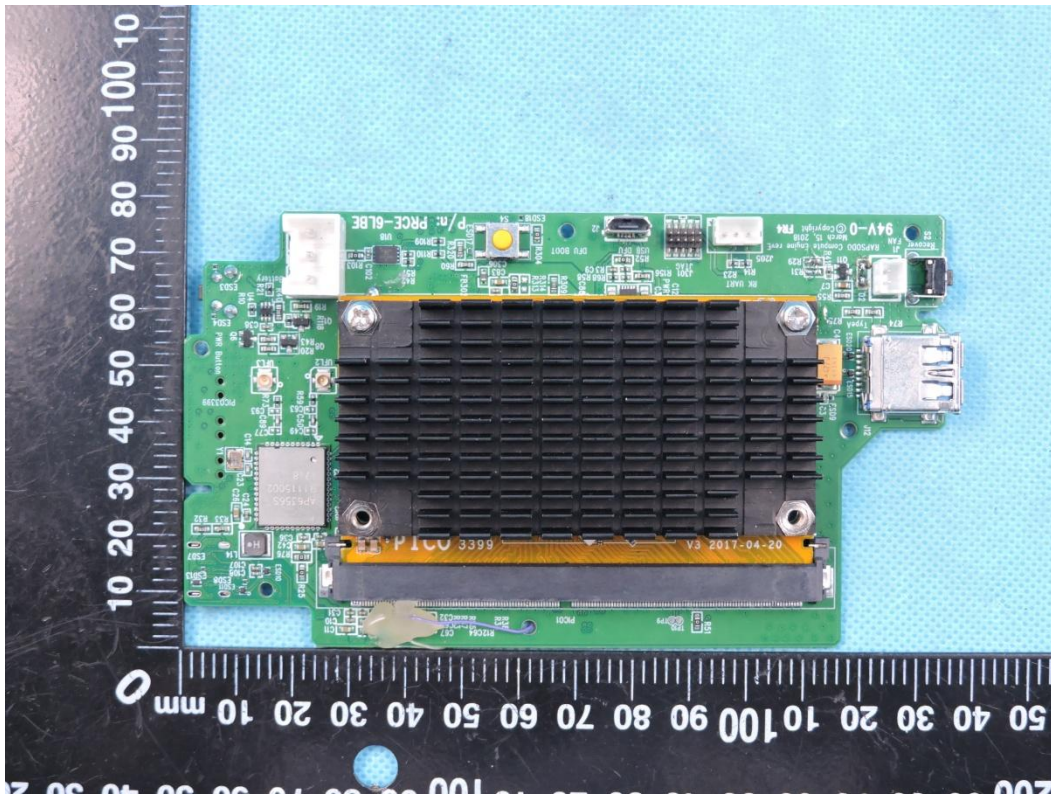

**APPENDIX-PHOTOGRAPHS OF EUT CONSTRUCTIONAL DETAILS**

FCC ID: 2AH3O-AP6356S

Model: RAP-6356S

**Photo 1\_evaluation board**

**Photo 2\_evaluation board**

Photo 3\_evaluation board

Photo 4\_evaluation board

Photo 5\_module