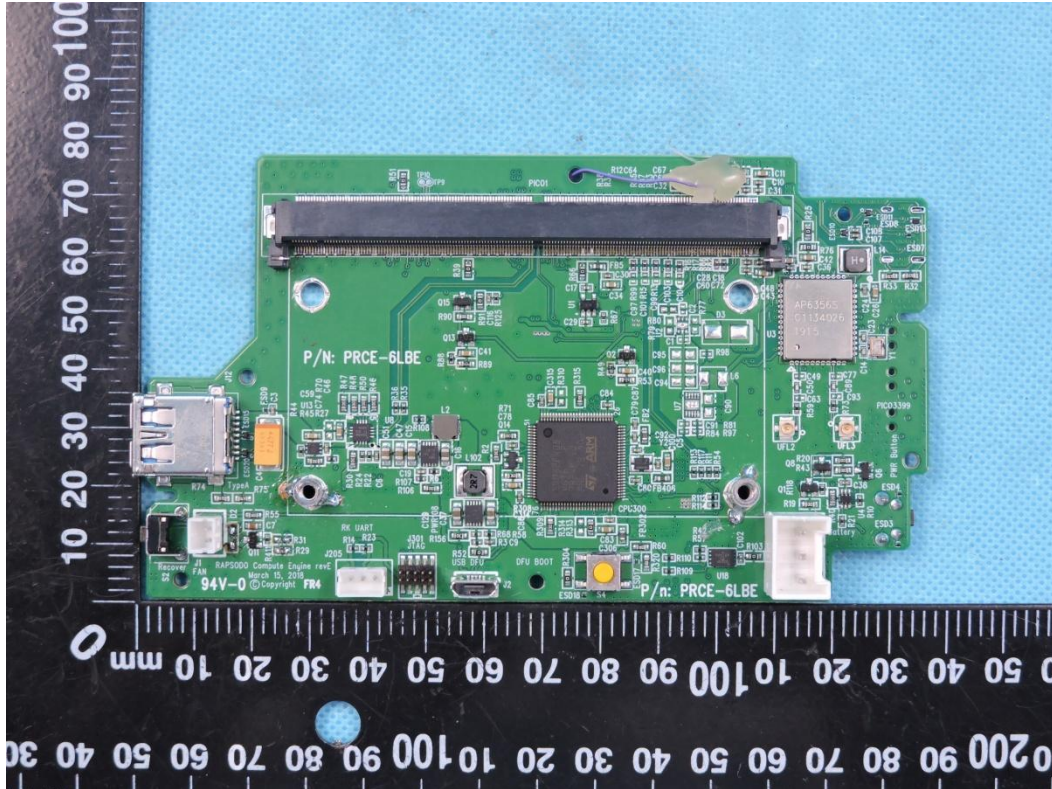

**APPENDIX-PHOTOGRAPHS OF EUT CONSTRUCTIONAL DETAILS**

FCC ID: 2AH3O-AP6356S

Model: RAP-6356S

**Photo 1\_evaluation board**

**Photo 2\_evaluation board**

Photo 3\_evaluation board

Photo 4\_evaluation board

Photo 5\_module

Photo 6\_module

Photo 7\_module antenna