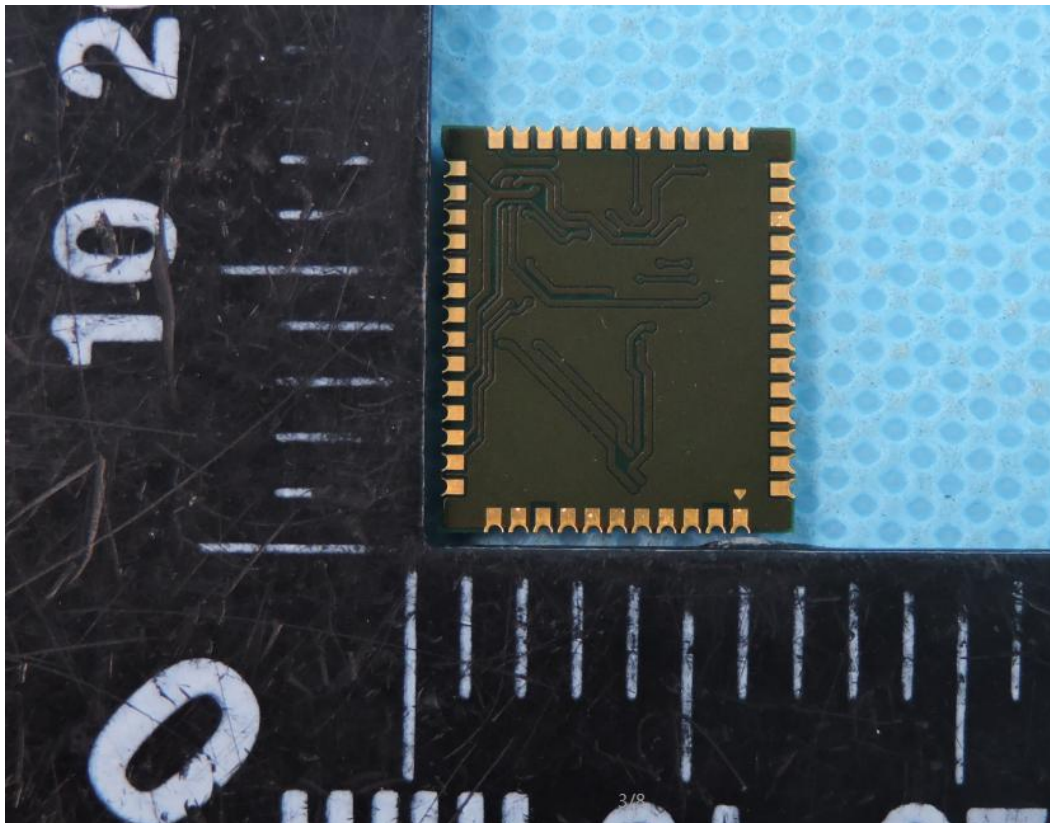

**APPENDIX-PHOTOGRAPHS OF EUT CONSTRUCTIONAL DETAILS**

FCC ID: 2AH3O-AP6356S

Model: RAP-6356S

**Photo 1\_evaluation board**

**Photo 2\_evaluation board**

Photo 3\_evaluation board

Photo 4\_evaluation board

Photo 5\_module

Photo 6\_module

Photo 7\_module antenna