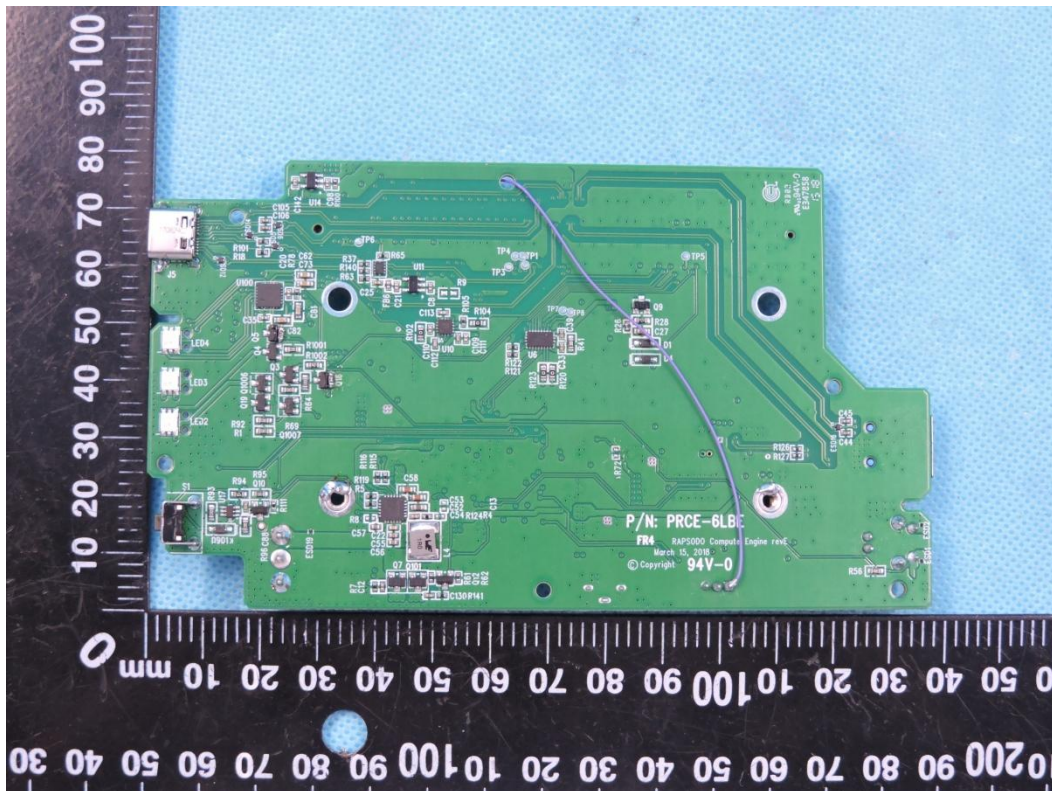

**APPENDIX-PHOTOGRAPHS OF EUT CONSTRUCTIONAL DETAILS**

FCC ID: 2AH3O-AP6356S

Model: RAP-6356S

**Photo 1\_evaluation board**

**Photo 2\_evaluation board**

Photo 3\_evaluation board

Photo 4\_evaluation board

Photo 5\_module

Photo 6\_module

Photo 7\_module antenna