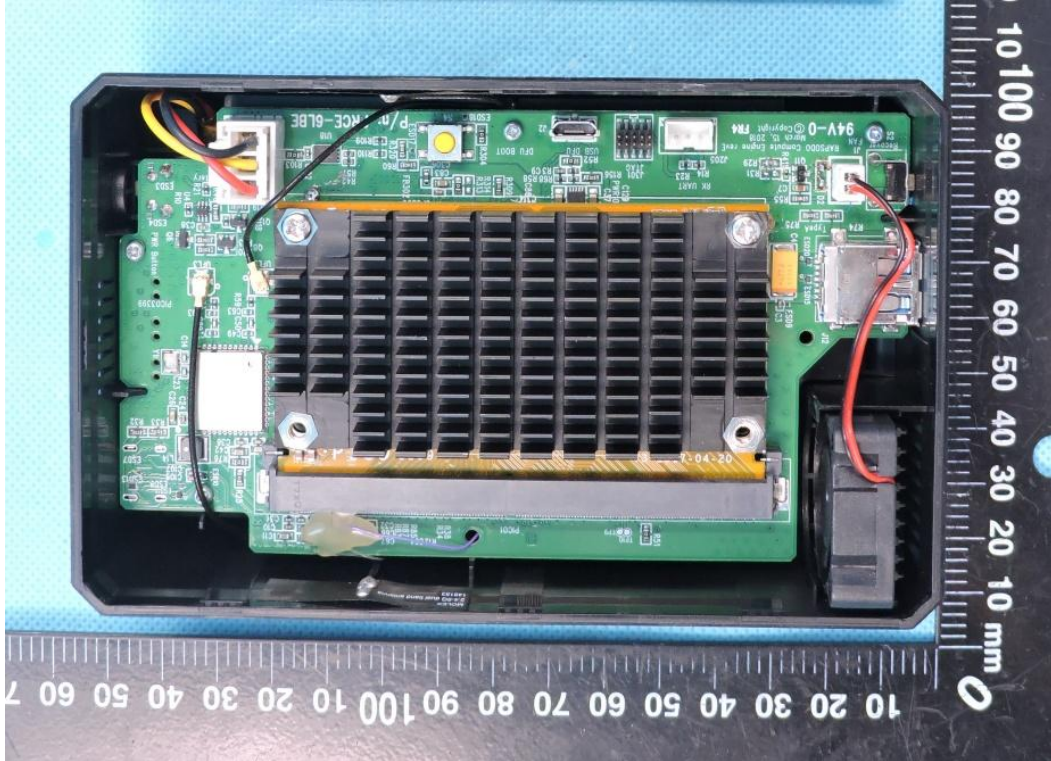

**APPENDIX-PHOTOGRAPHS OF EUT CONSTRUCTIONAL DETAILS**

FCC ID: 2AH3O-AP6356S

Model: RAP-6356S

**Photo 1\_evaluation board**

**Photo 2\_evaluation board**

Photo 3\_evaluation board

Photo 4\_evaluation board

Photo 5\_module