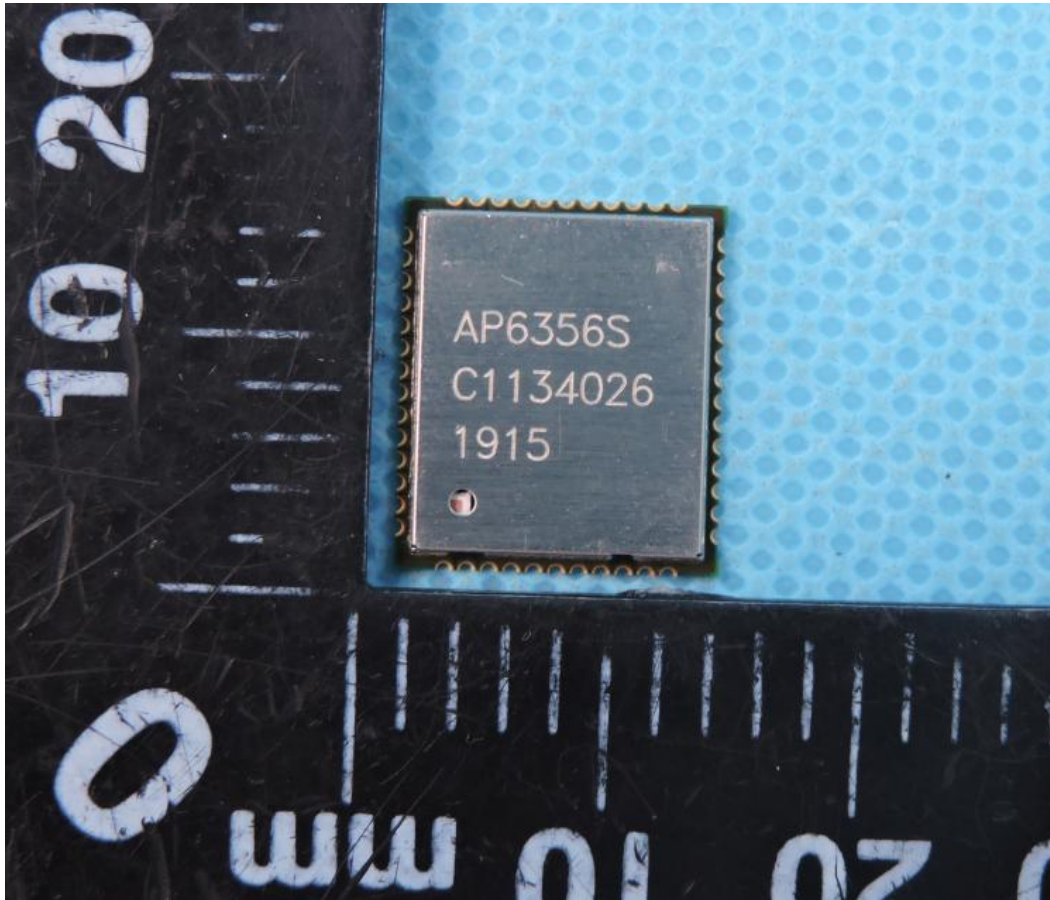

**APPENDIX-PHOTOGRAPHS OF EUT CONSTRUCTIONAL DETAILS**

FCC ID: 2AH3O-AP6356S

Model: RAP-6356S

**Photo 1\_evaluation board**

**Photo 2\_evaluation board**

Photo 3\_evaluation board

Photo 4\_evaluation board

Photo 5\_module