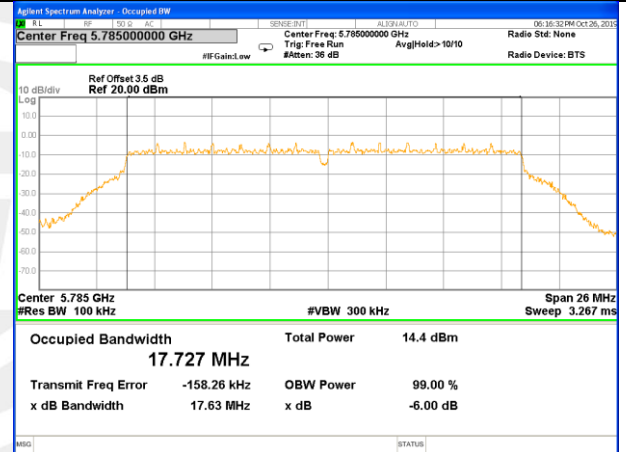

WLAN_Band-4

WLAN_Band-4

W58_11n40_Lower_6BW

W58_11n40_Higher_6BW

W58_11ac20_Lower_6BW

W58_11ac20_Middle_6BW

W58_11ac20_Higher_6BW

W58_11ac40_Lower_6BW

WLAN_Band-4

WLAN_Band-4

W58_11ac40_Higher_6BW

W58_11ac80_-6_Bandwidth_5775M