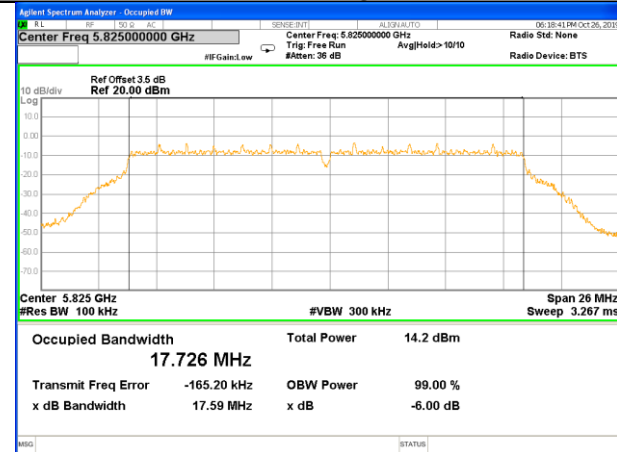

WLAN_Band-4

WLAN_Band-4

W58_11n40_Lower_6BW

W58_11n40_Higher_6BW

W58_11ac20_Lower_6BW

W58_11ac20_Middle_6BW

W58_11ac20_Higher_6BW

W58_11ac40_Lower_6BW

WLAN_Band-4

WLAN_Band-4

W58_11ac40_Higher_6BW

W58_11ac80_-6_Bandwidth_5775M