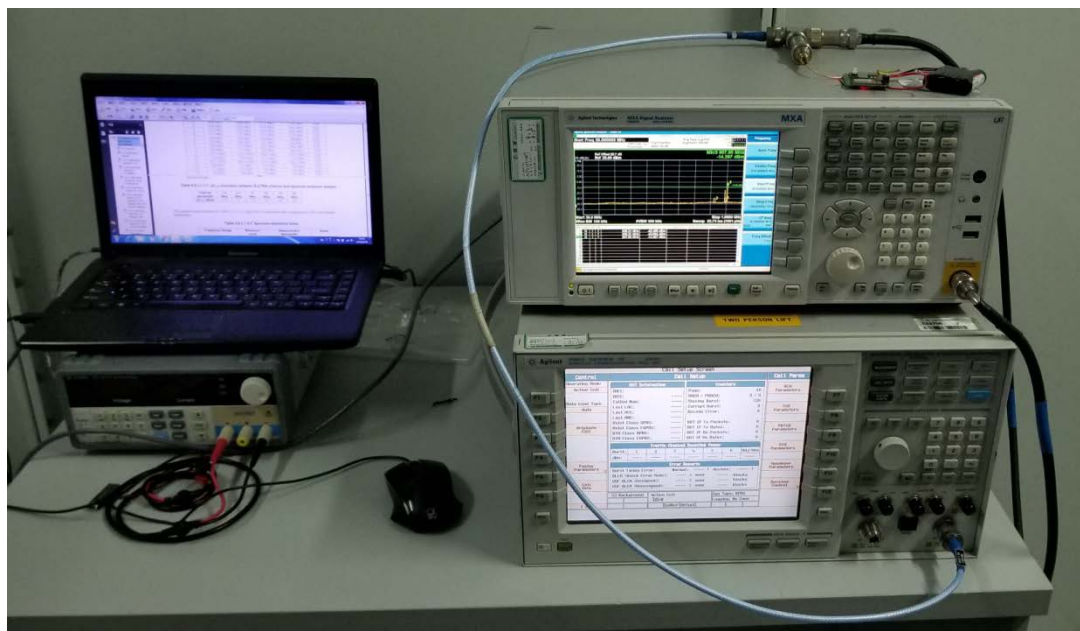

FCC ID: 2AH3LSVR4

Test Setup Photos

1. RF measurement setup

(GSM&WCDMA)

2. Radiated Spurious Emission