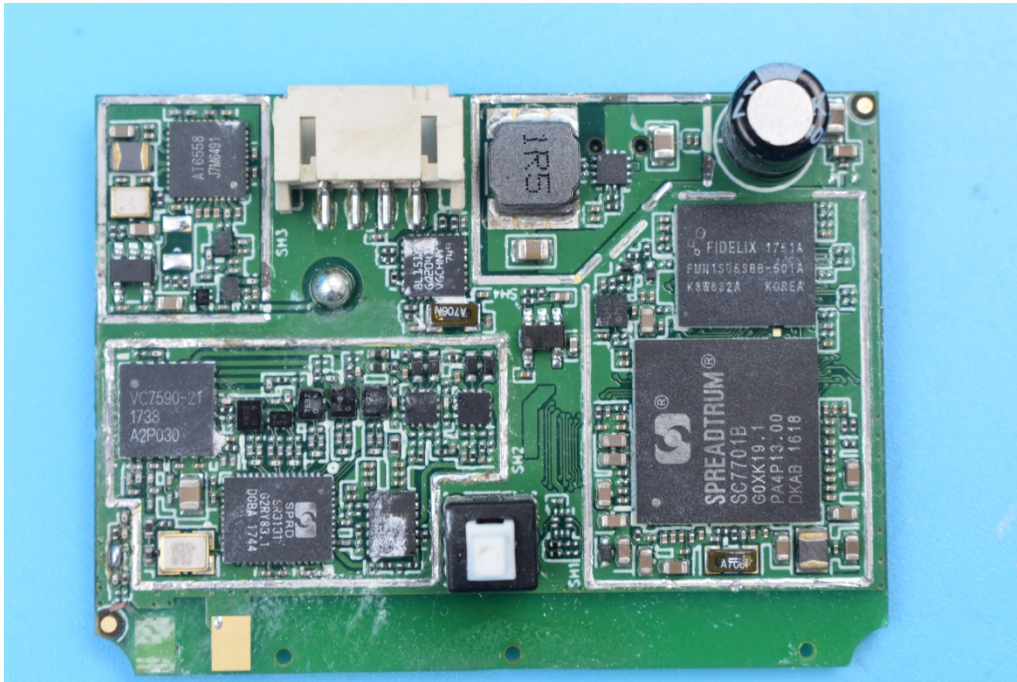

FCC ID: 2AH3LSVR4

Internal Photos

1. EUT uncover view

2. Mainboard front view

3. Mainboard rear view

4. GSM/WCDMA antenna view

5. GPS antenna view