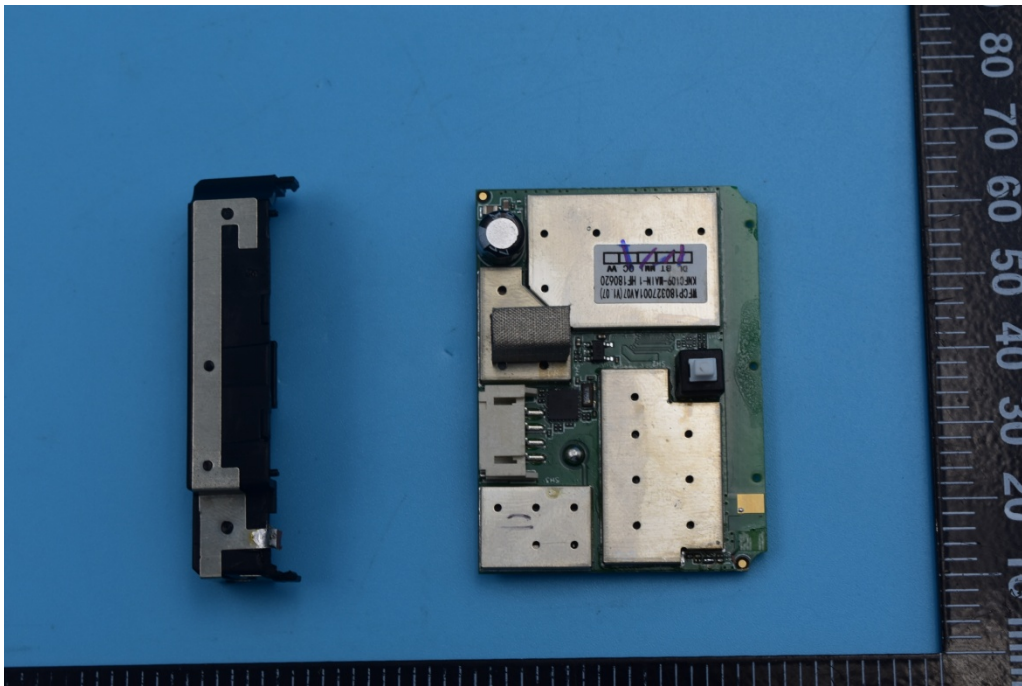

FCC ID: 2AH3LSVR4

Internal Photos

1. EUT uncover view

2. Mainboard front view

3. Mainboard rear view

4. GSM/WCDMA antenna view

5. GPS antenna view