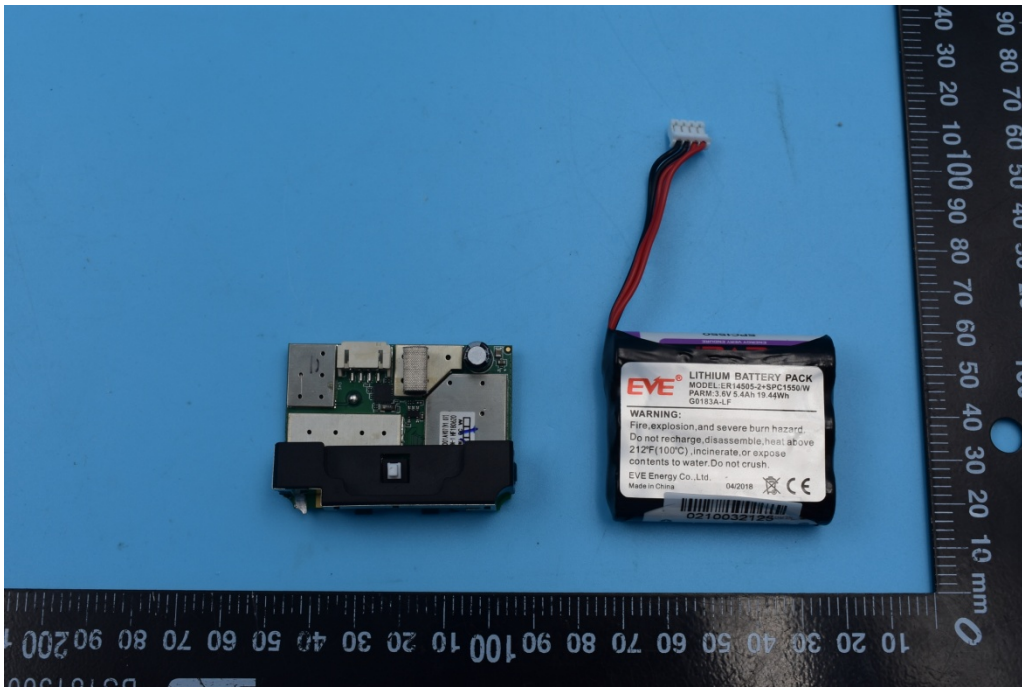

FCC ID: 2AH3LSVR4

Internal Photos

1. EUT uncover view

2. Mainboard front view

3. Mainboard rear view

4. GSM/WCDMA antenna view

5. GPS antenna view