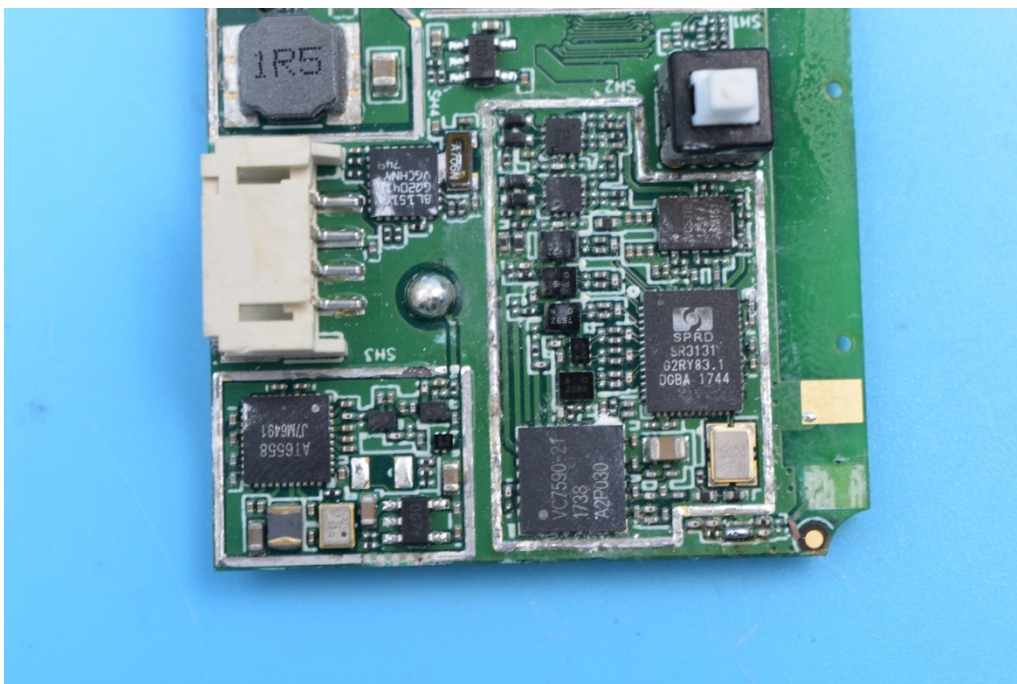

FCC ID: 2AH3LSVR4

Internal Photos

1. EUT uncover view

2. Mainboard front view

3. Mainboard rear view

4. GSM/WCDMA antenna view

5. GPS antenna view