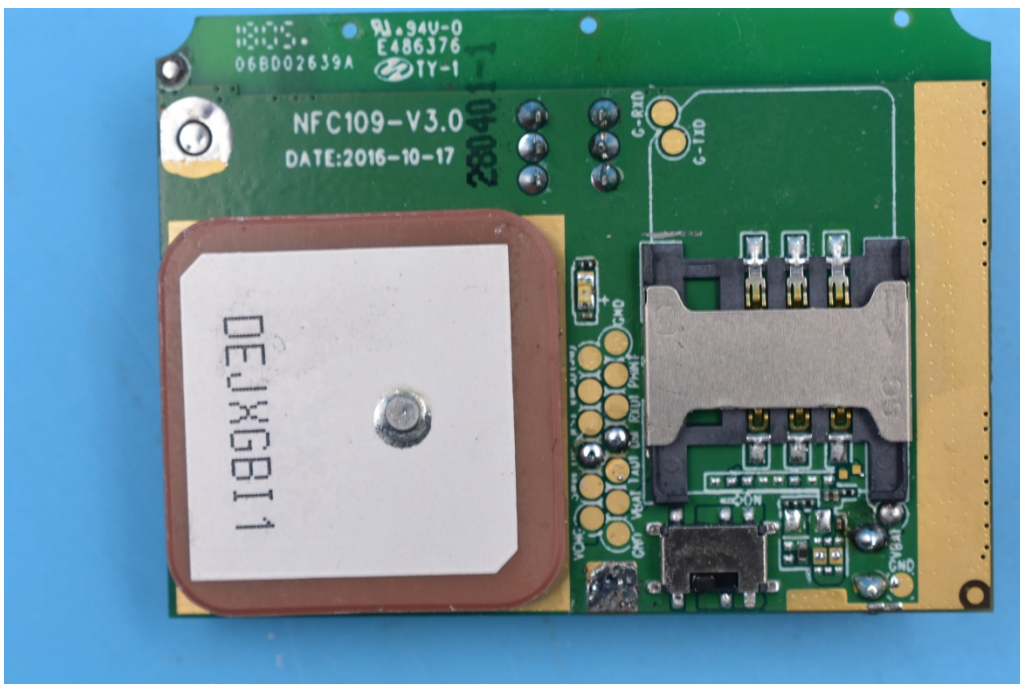

FCC ID: 2AH3LSVR4

Internal Photos

1. EUT uncover view

2. Mainboard front view

3. Mainboard rear view

4. GSM/WCDMA antenna view

5. GPS antenna view