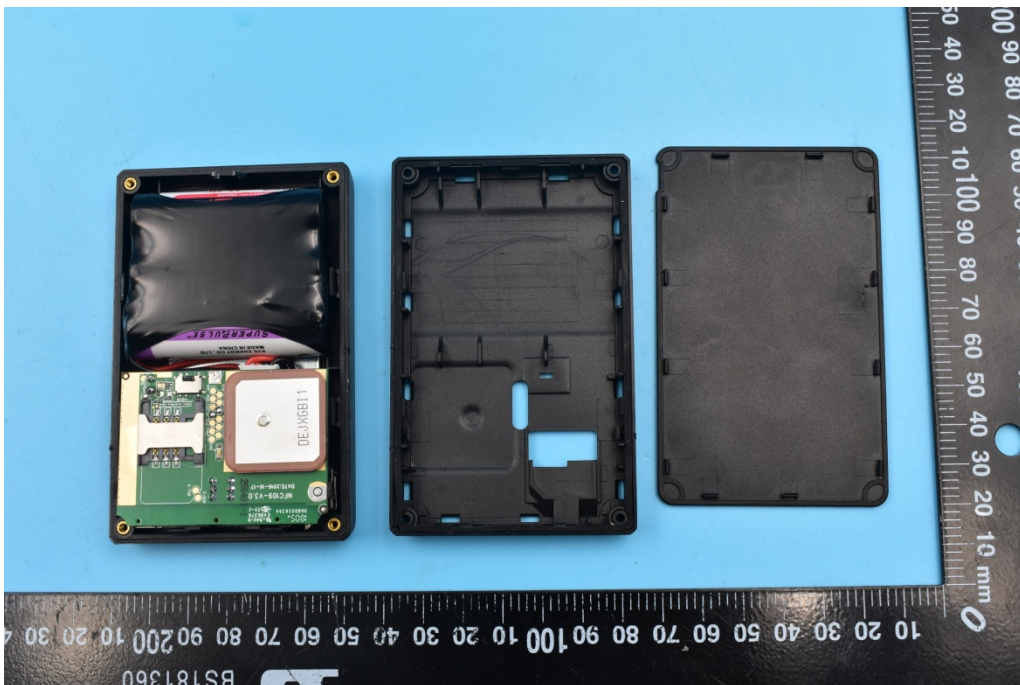

FCC ID: 2AH3LSVR4

Internal Photos

1. EUT uncover view

2. Mainboard front view

3. Mainboard rear view

4. GSM/WCDMA antenna view

5. GPS antenna view