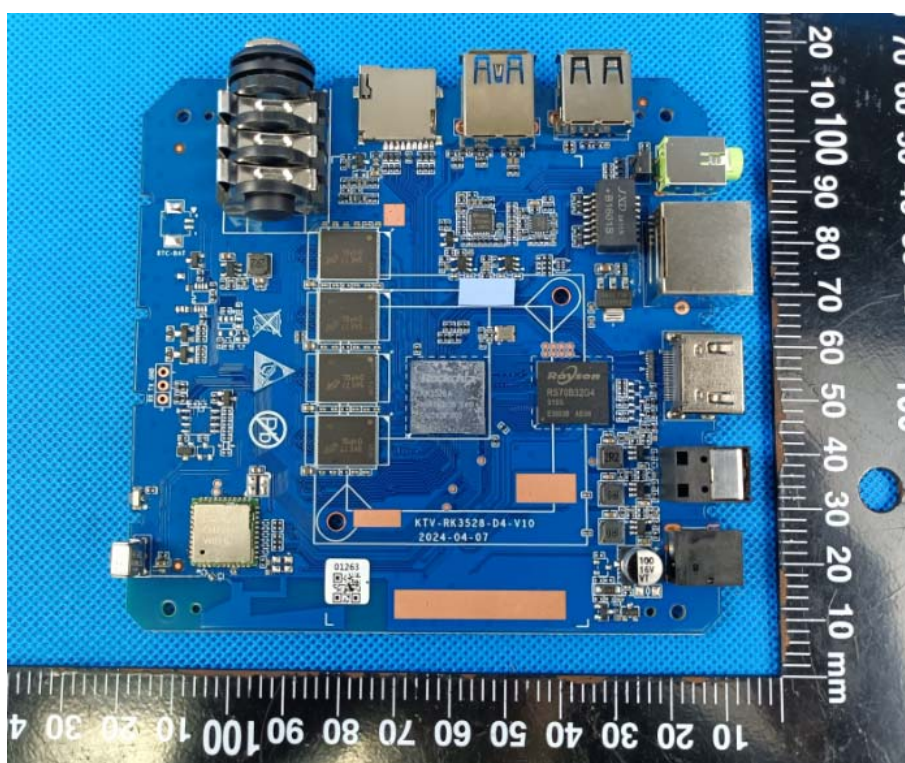

FCC ID:2AH3J-ITALKBB

IC:29322-ITALKBB Internal Photos

PCB ANT