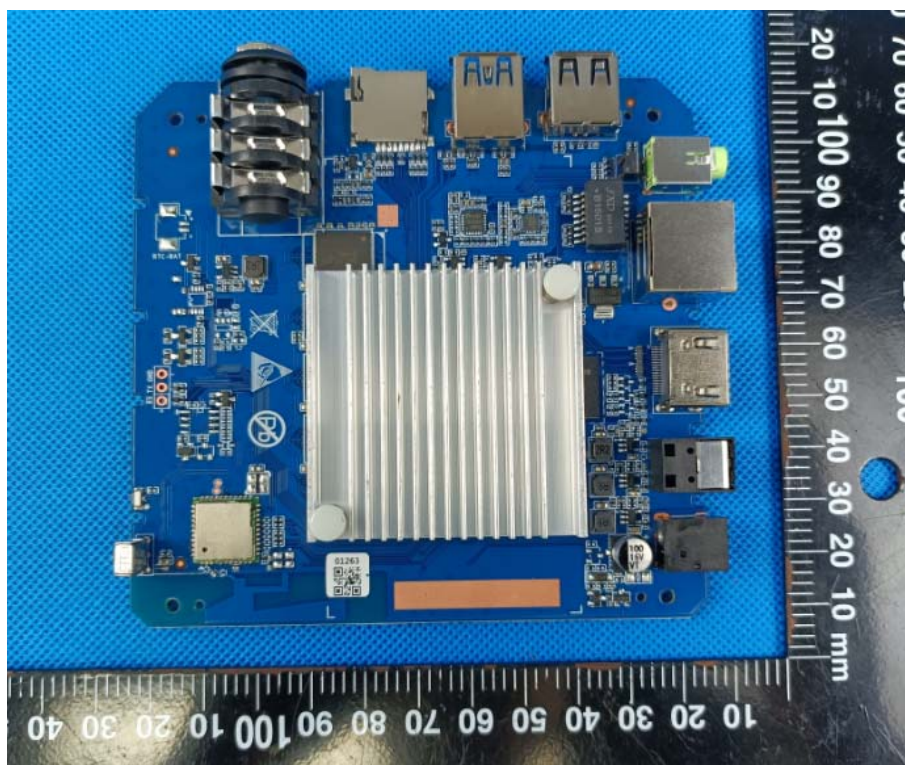

FCC ID:2AH3J-ITALKBB

IC:29322-ITALKBB Internal Photos

PCB ANT