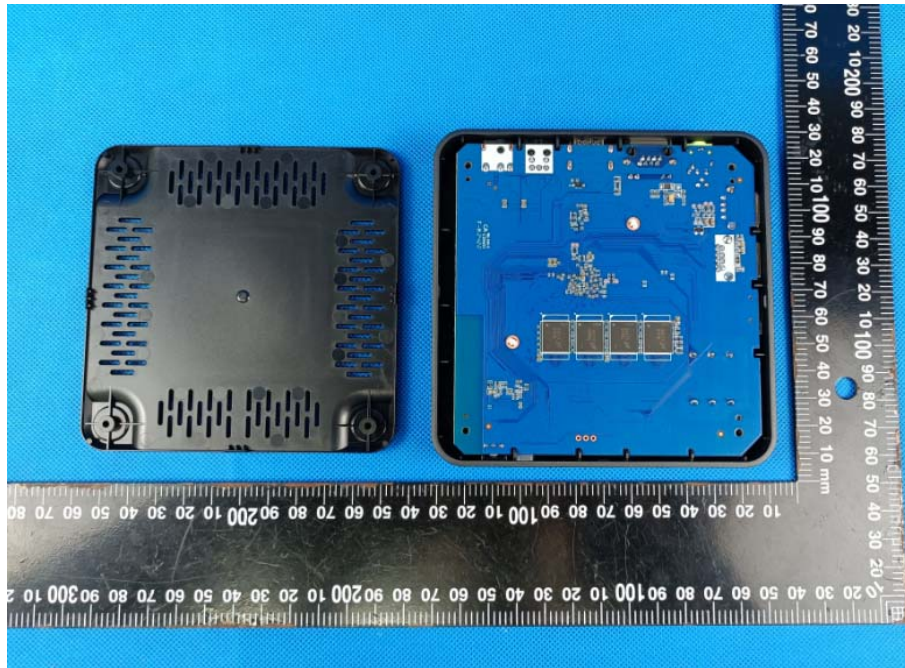

FCC ID:2AH3J-ITALKBB

IC:29322-ITALKBB Internal Photos

PCB ANT