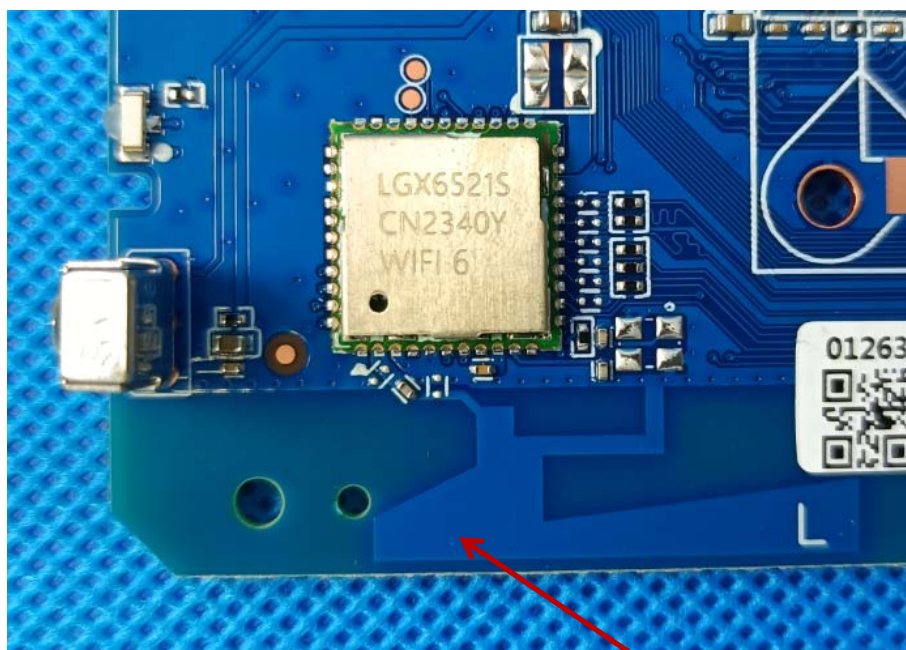

FCC ID:2AH3J-ITALKBB

IC:29322-ITALKBB Internal Photos

PCB ANT