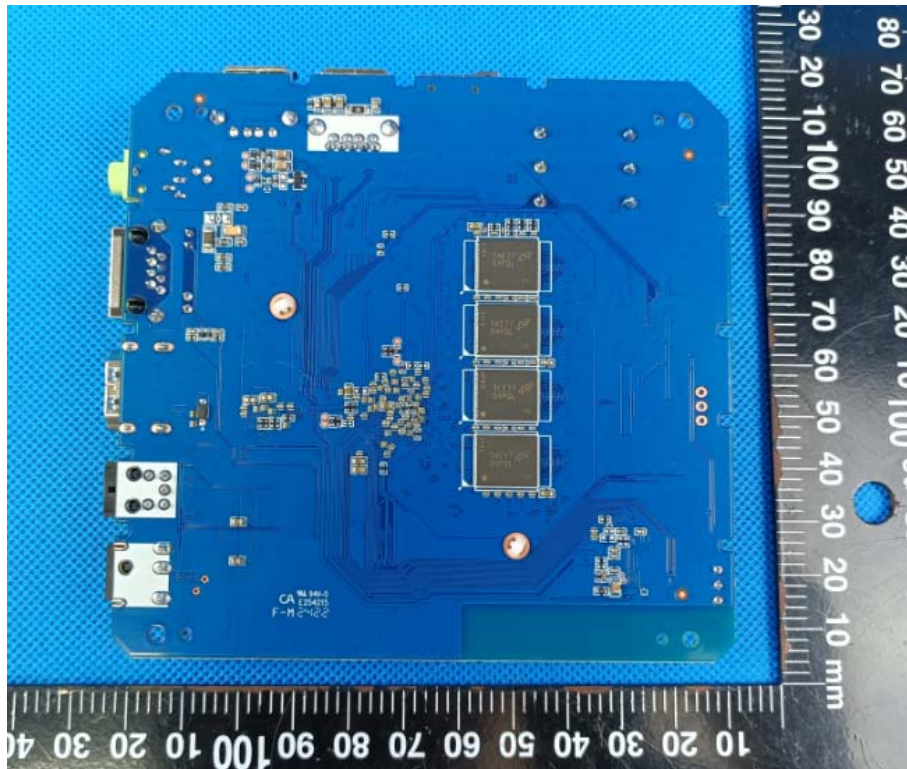

FCC ID:2AH3J-ITALKBB

IC:29322-ITALKBB Internal Photos

PCB ANT