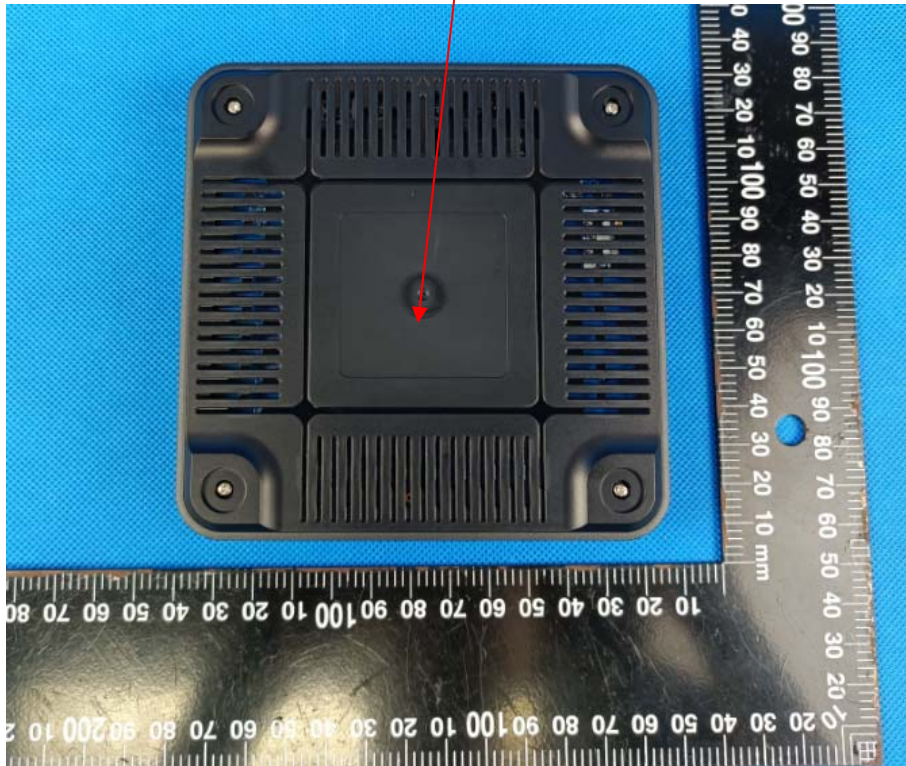

FCC ID LABELING AND LOCATION

FCC ID Label

iTalkBB Karaoke Set-top Box
Model NO.: iTalkBB TV Box 5
FCC ID: 2AH3J-ITALKBB

FCC ID Label Location

The label shown shall be permanently affixed at a conspicuous location on the device and be readily visible to the user at the time purchase (Labeling requirements per 2.925)