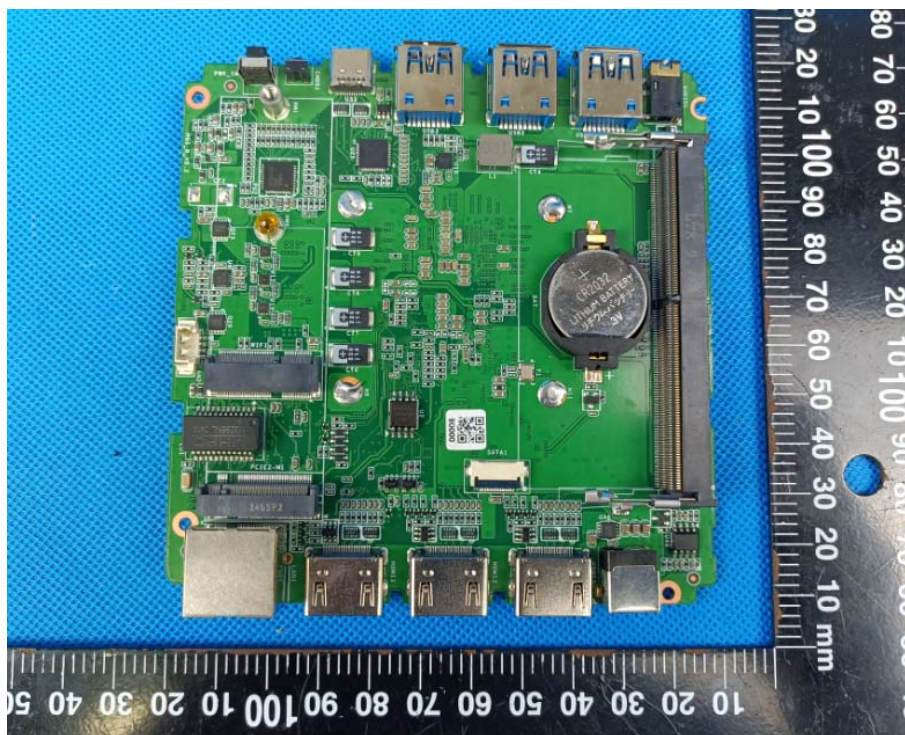

FCC ID: 2AH3J-HSI-100 Internal Photos

WIFI TX ANT 1

WIFI TX ANT 2