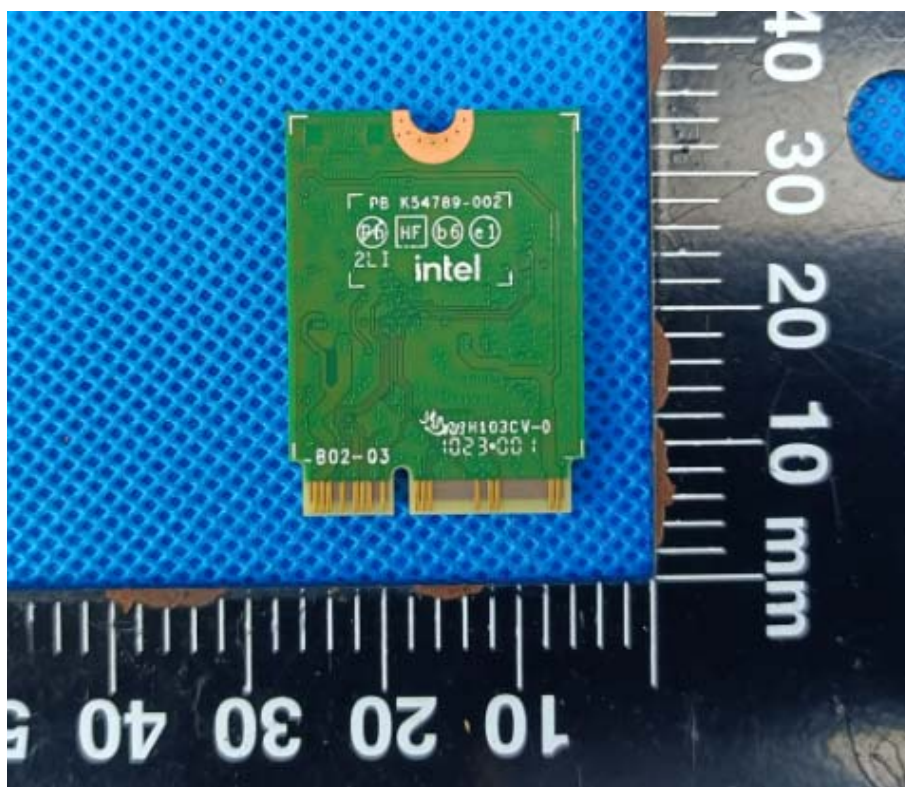

FCC ID: 2AH3J-HSI-100 Internal Photos

WIFI TX ANT 1

WIFI TX ANT 2