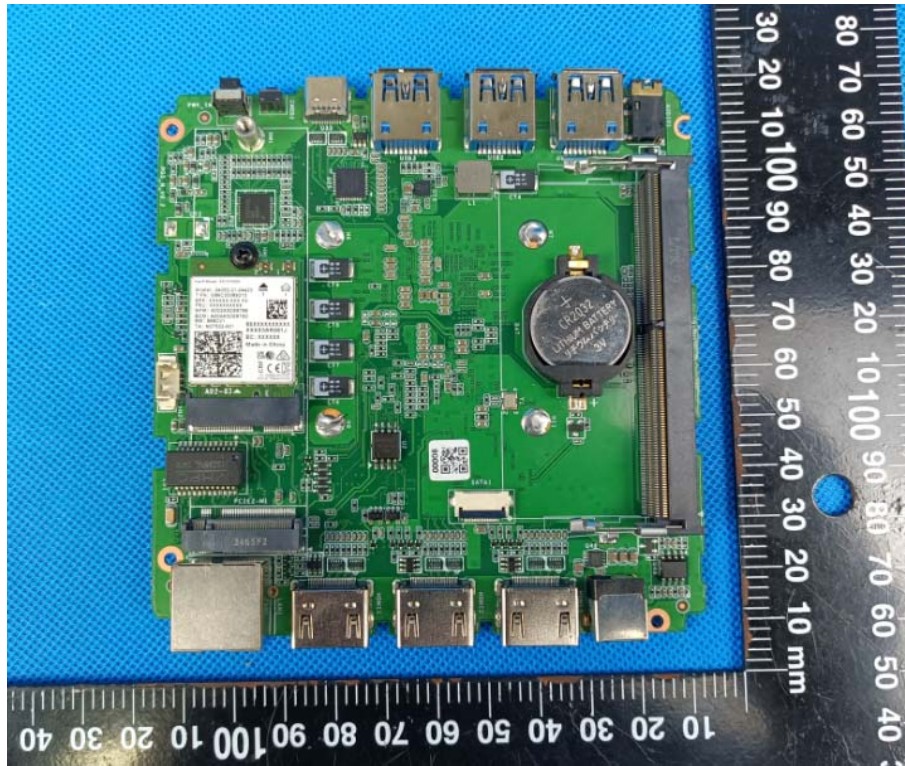

FCC ID: 2AH3J-HSI-100 Internal Photos

WIFI TX ANT 1

WIFI TX ANT 2