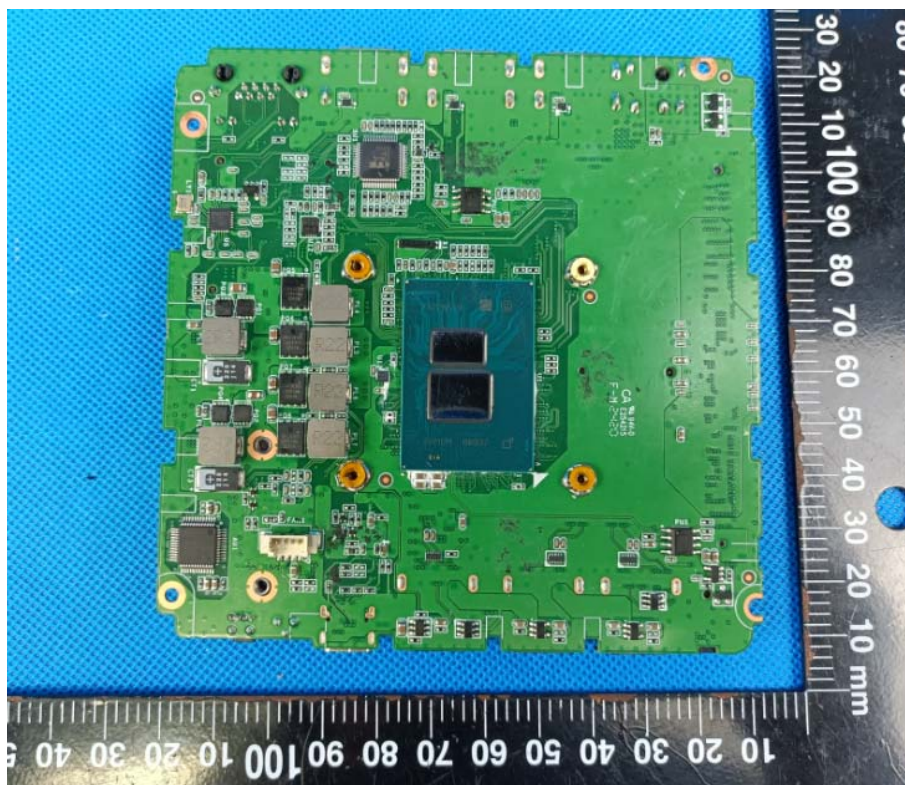

FCC ID: 2AH3J-HSI-100 Internal Photos

WIFI TX ANT 1

WIFI TX ANT 2