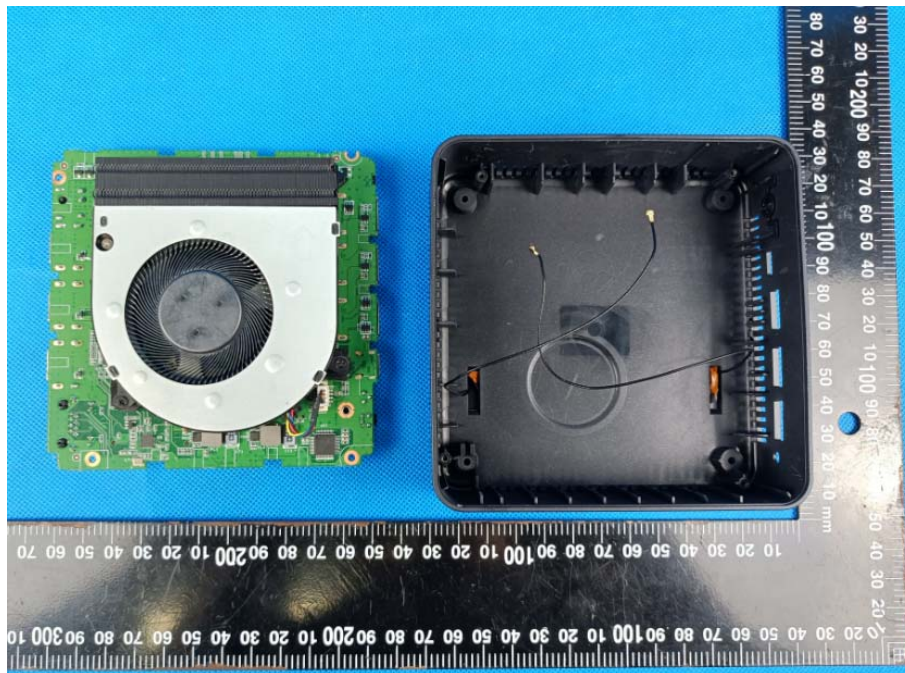

FCC ID: 2AH3J-HSI-100 Internal Photos

WIFI TX ANT 1

WIFI TX ANT 2