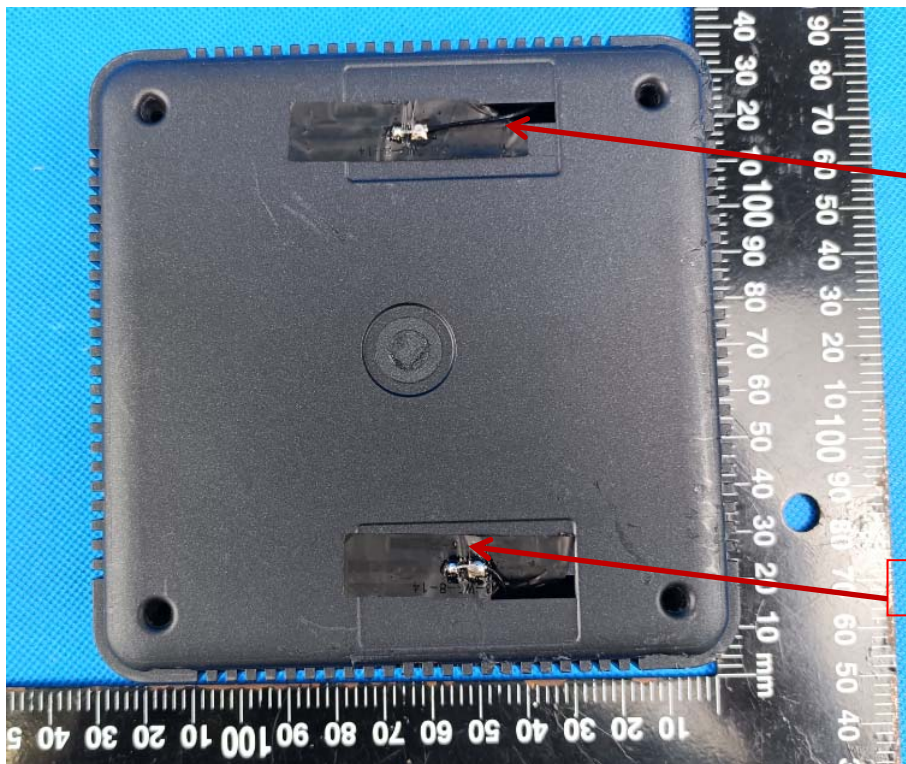

FCC ID: 2AH3J-HSI-100 Internal Photos

WIFI TX ANT 1

WIFI TX ANT 2