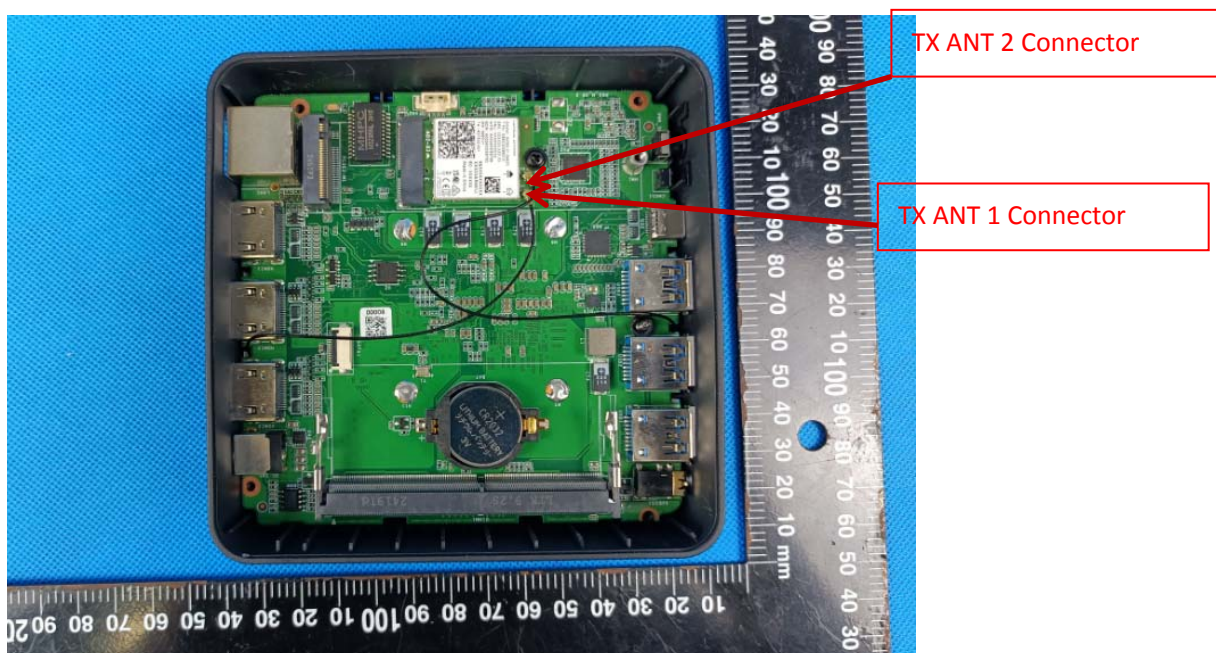

FCC ID: 2AH3J-HSI-100 Internal Photos

WIFI TX ANT 1

WIFI TX ANT 2