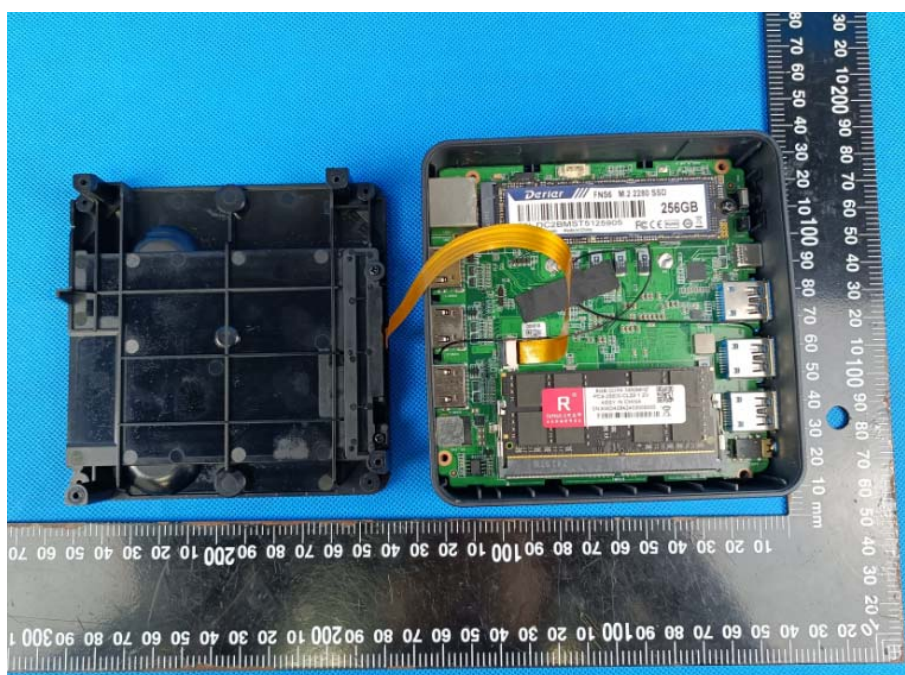

FCC ID: 2AH3J-HSI-100 Internal Photos

WIFI TX ANT 1

WIFI TX ANT 2