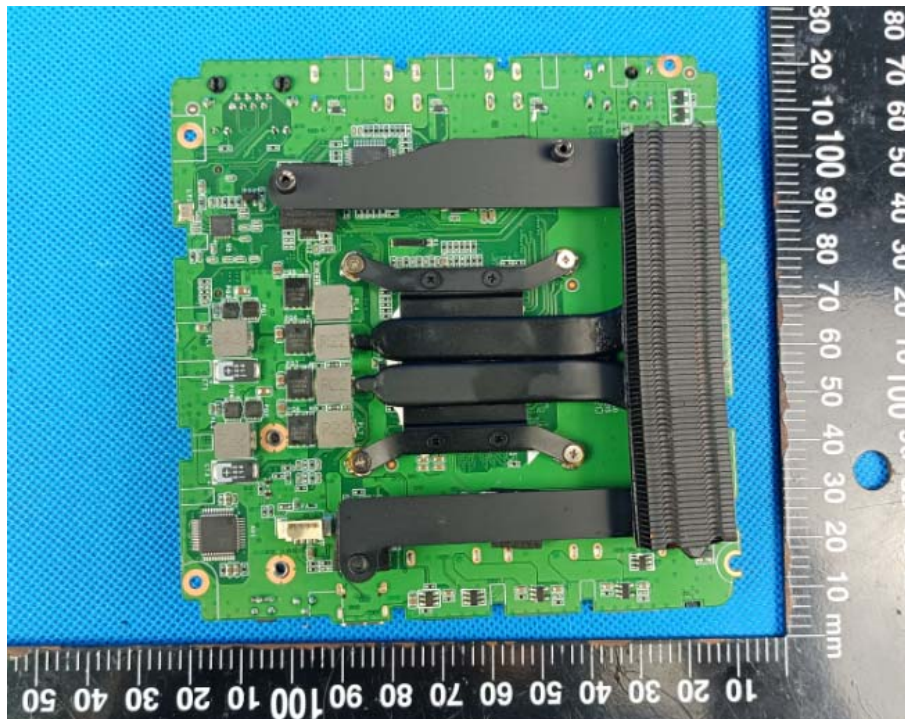

FCC ID: 2AH3J-HSI-100 Internal Photos

WIFI TX ANT 1

WIFI TX ANT 2