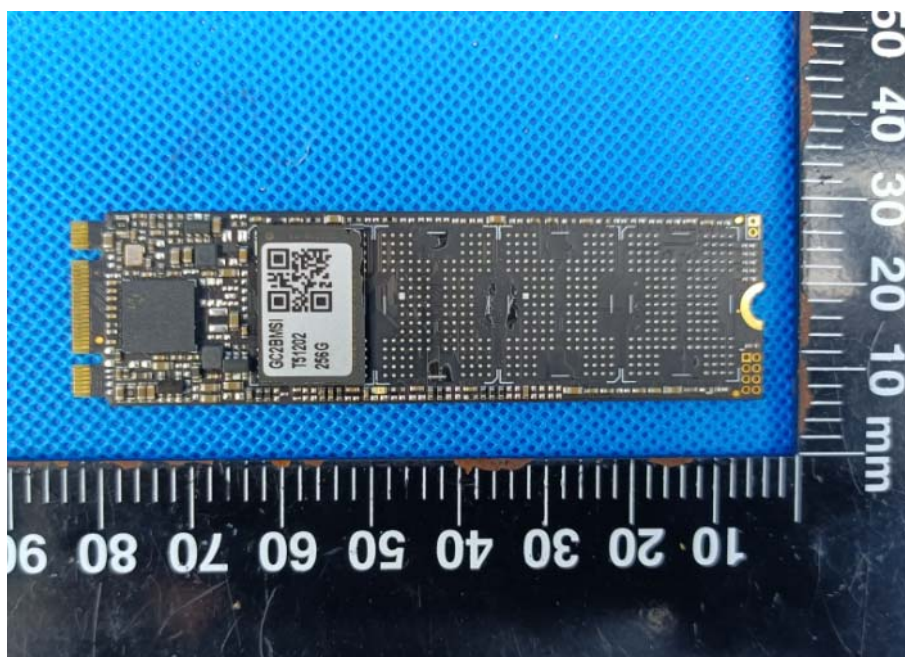

FCC ID: 2AH3J-HSI-100 Internal Photos

WIFI TX ANT 1

WIFI TX ANT 2