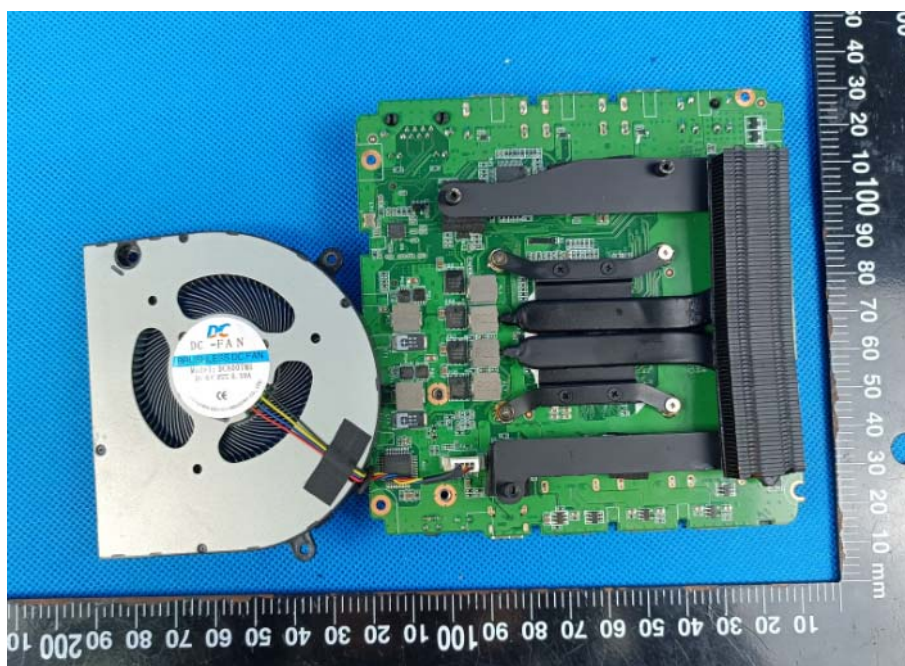

FCC ID: 2AH3J-HSI-100 Internal Photos

WIFI TX ANT 1

WIFI TX ANT 2