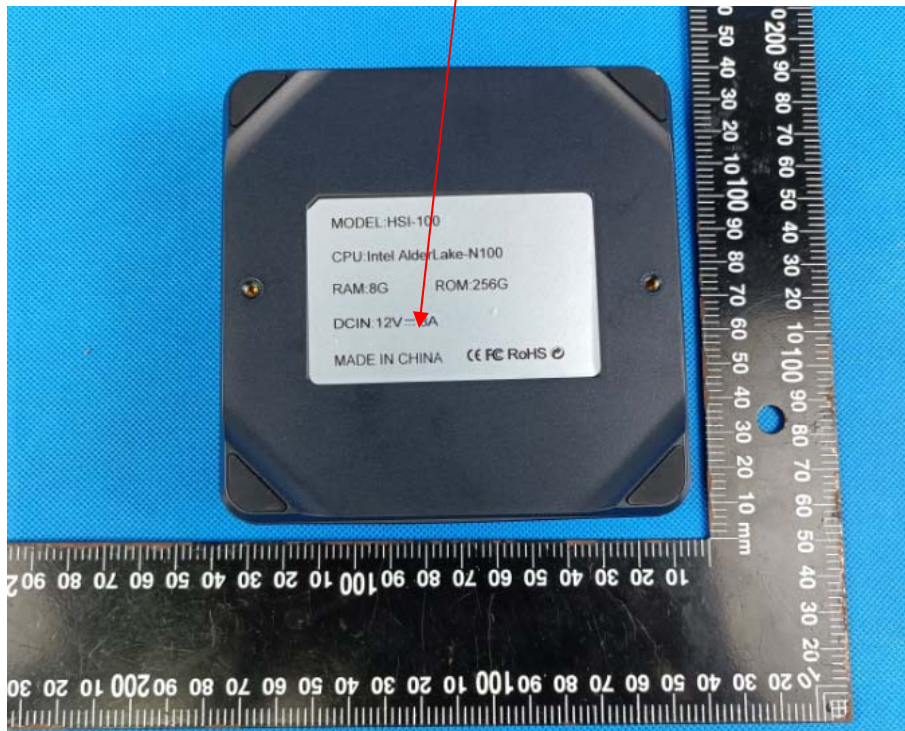

FCC ID LABELING AND LOCATION

FCC ID Label

MINI PC
Model NO.: HSI-100
FCC ID: 2AH3J-HSI-100

FCC ID Label Location

The label shown shall be permanently affixed at a conspicuous location on the device and be readily visible to the user at the time purchase (Labeling requirements per 2.925)