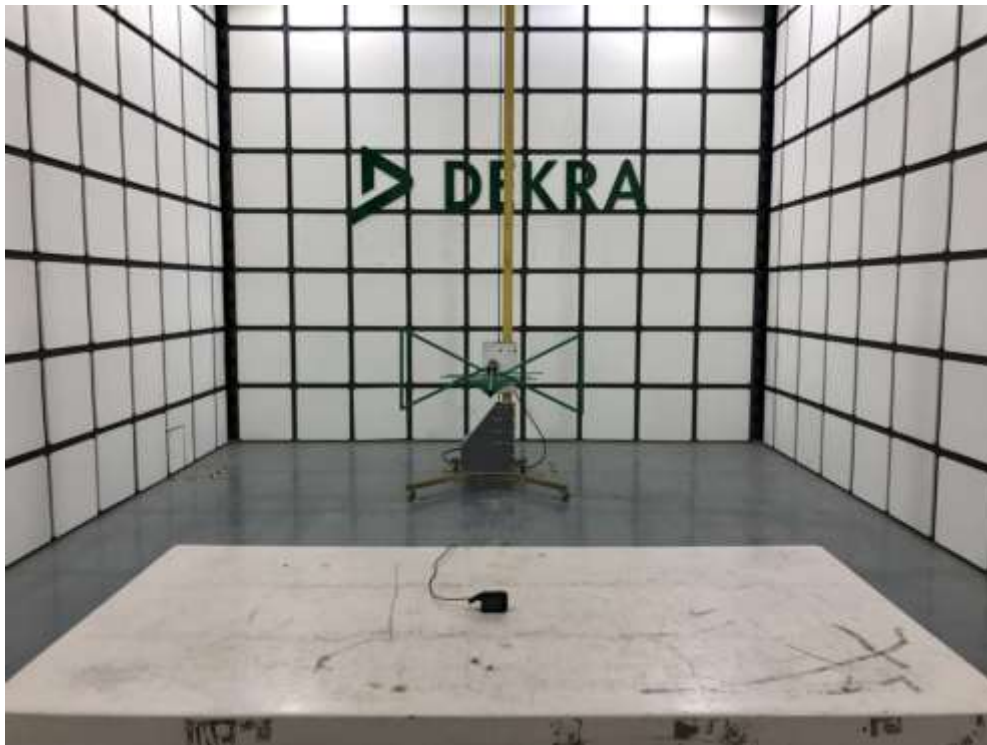

Test Setup Photograph

Test Mode: Mode 1

Description: Front View of Conducted Emission Test Setup

Test Mode: Mode 1

Description: Side View of Conducted emission Test Setup

Description: Radiated Emission Test Setup for Below 1GHz

Description: Radiated Emission Test Setup for 1~18GHz

Description: Radiated Emission Test Setup for Above 18GHz