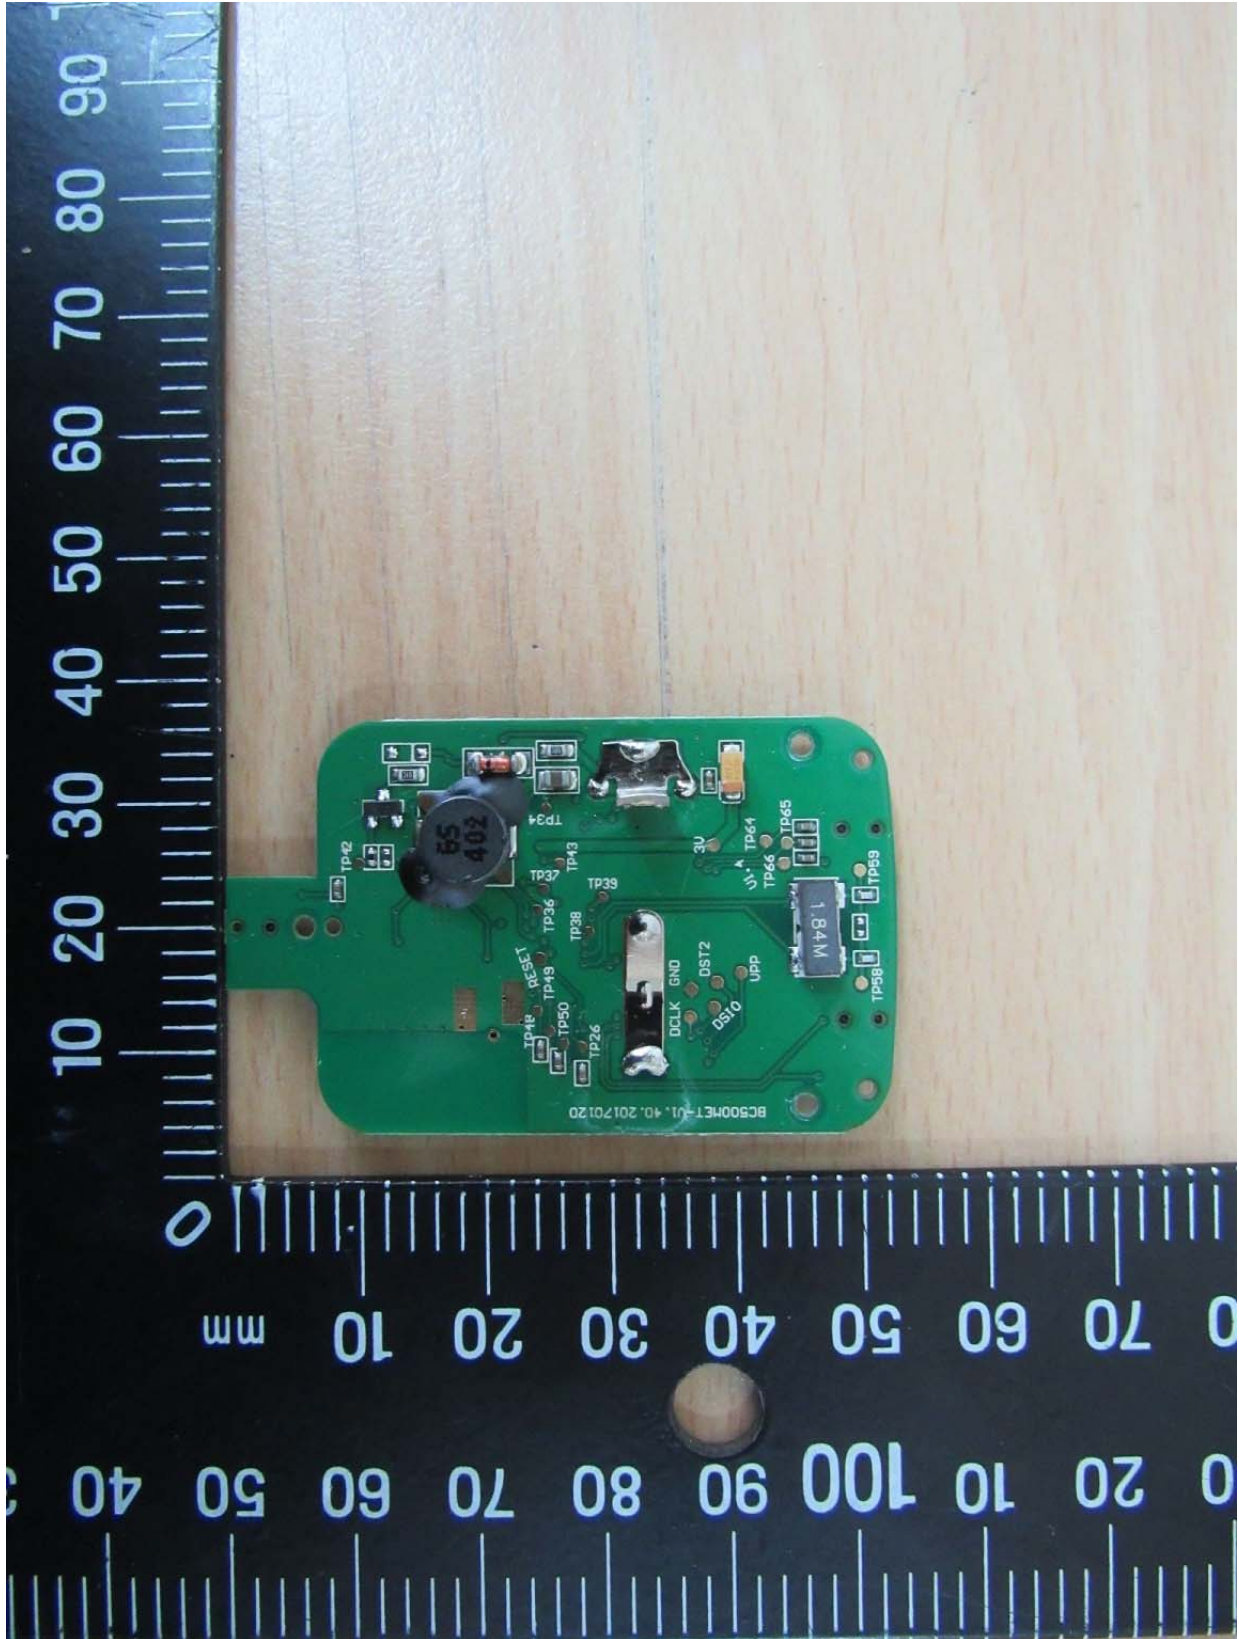

Registration number: W6M21702-16635-FCC

FCC ID: 2AH2PBC500

Internal Photos

TX

Registration number: W6M21702-16635-FCC
FCC ID: 2AH2PBC500

Registration number: W6M21702-16635-FCC
FCC ID: 2AH2PBC500

Registration number: W6M21702-16635-FCC
FCC ID: 2AH2PBC500
RX

Registration number: W6M21702-16635-FCC
FCC ID: 2AH2PBC500

Registration number: W6M21702-16635-FCC
FCC ID: 2AH2PBC500

Registration number: W6M21702-16635-FCC
FCC ID: 2AH2PBC500

Registration number: W6M21702-16635-FCC
FCC ID: 2AH2PBC500