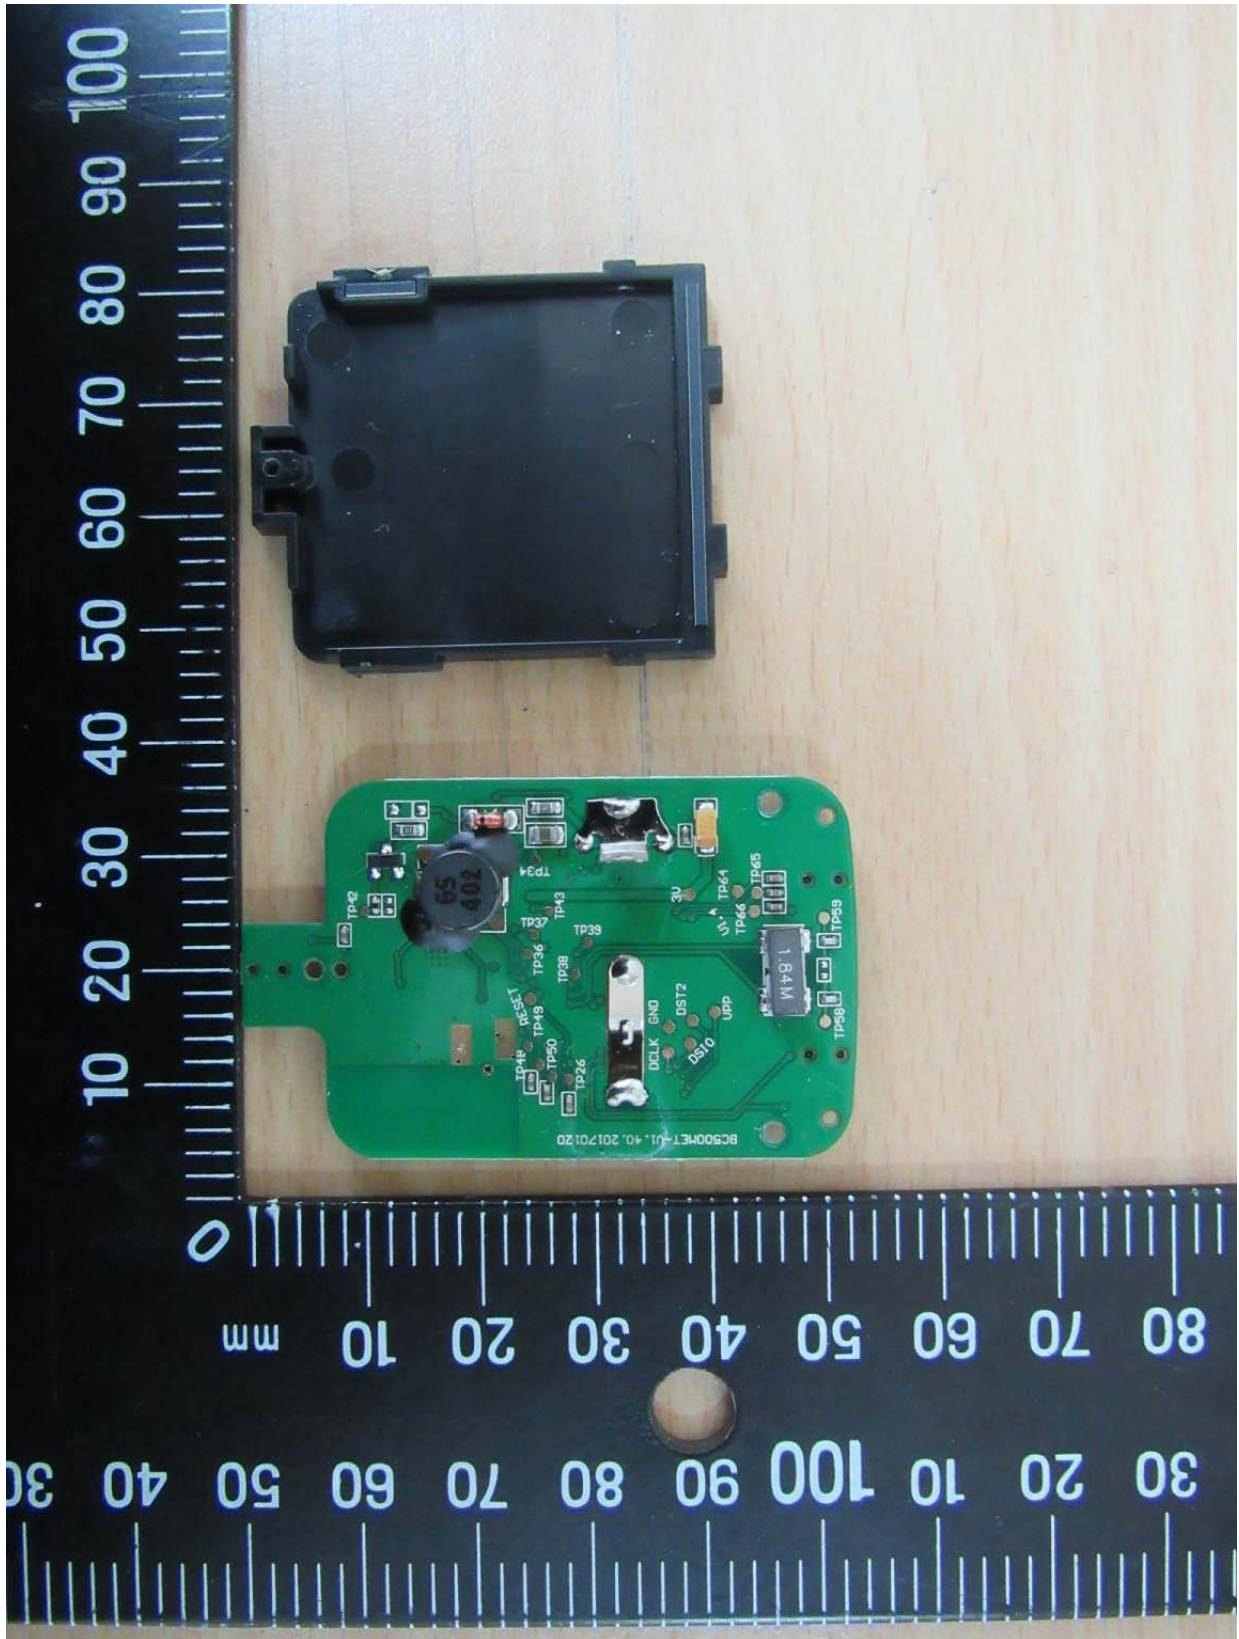

Registration number: W6M21702-16635-FCC

FCC ID: 2AH2PBC500

Internal Photos

TX

Registration number: W6M21702-16635-FCC
FCC ID: 2AH2PBC500

Registration number: W6M21702-16635-FCC
FCC ID: 2AH2PBC500

Registration number: W6M21702-16635-FCC
FCC ID: 2AH2PBC500
RX

Registration number: W6M21702-16635-FCC
FCC ID: 2AH2PBC500

Registration number: W6M21702-16635-FCC
FCC ID: 2AH2PBC500

Registration number: W6M21702-16635-FCC
FCC ID: 2AH2PBC500

Registration number: W6M21702-16635-FCC
FCC ID: 2AH2PBC500