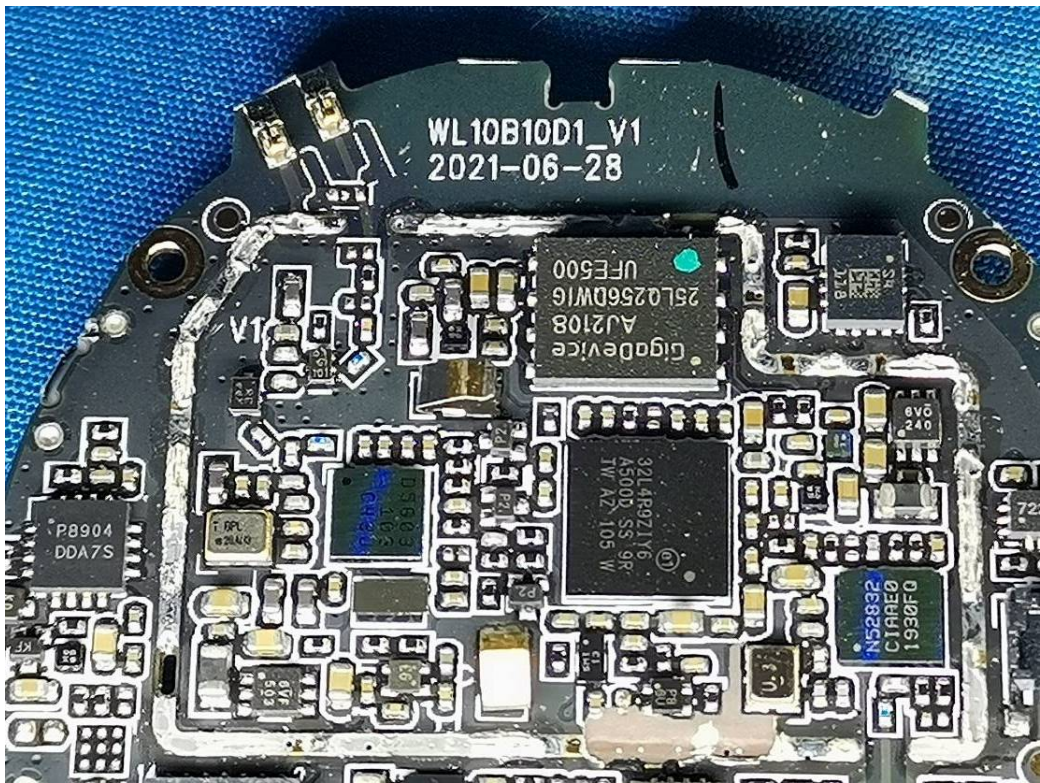

EXHIBIT C - EUT INTERNAL PHOTOGRAPHS

GPS Antenna

BLE/ANT+ Antenna