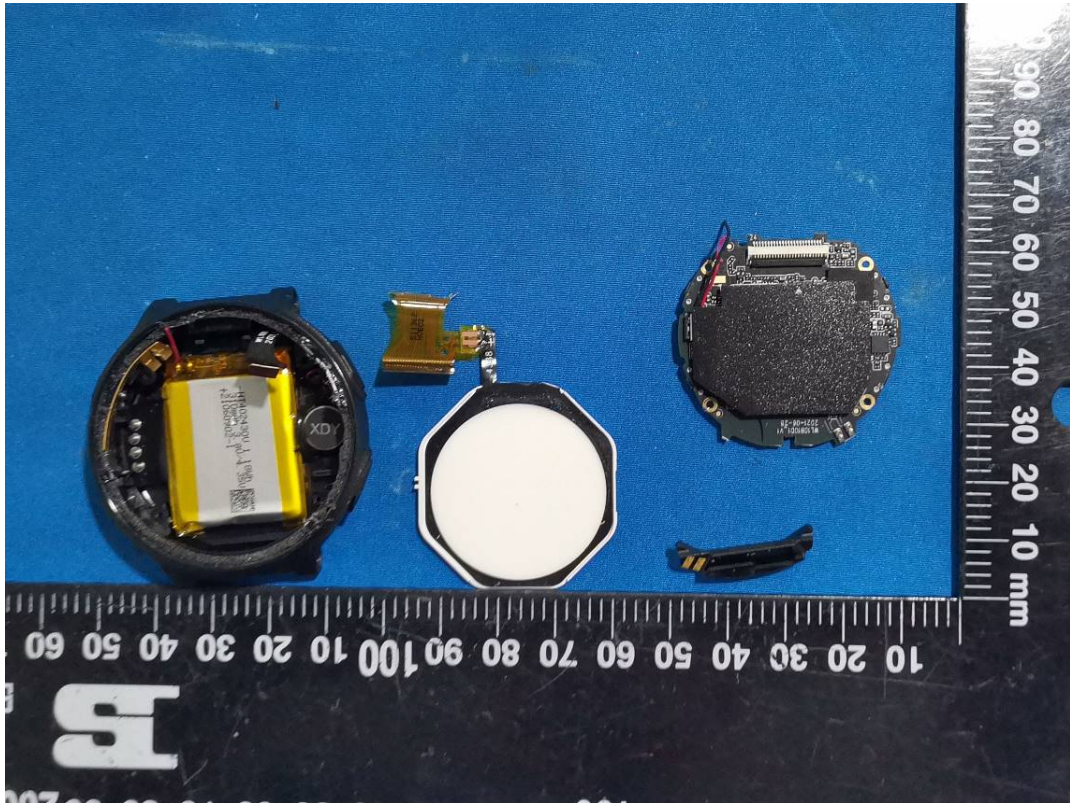

EXHIBIT C - EUT INTERNAL PHOTOGRAPHS

GPS Antenna

BLE/ANT+ Antenna