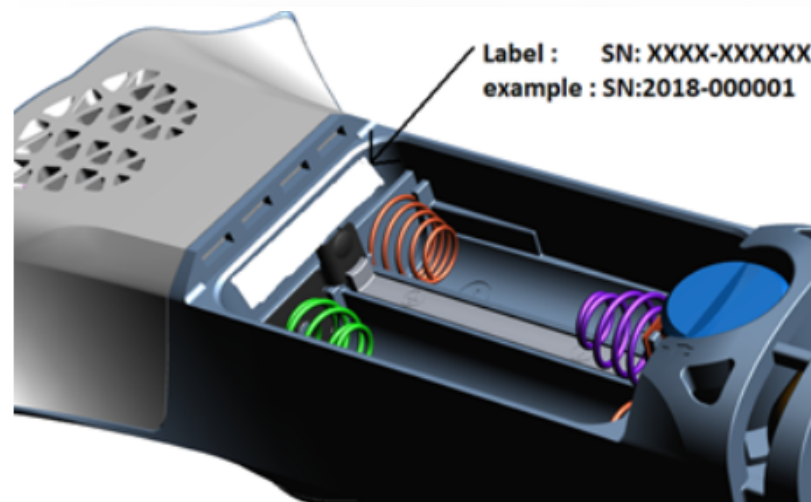

Raphael VIS

Cover

TRANSLUCENT

Body

TRANSPARENT

Button

TRANSLUCENT

PCB COVER :

tampography

SILVER
(Pantone 877c)

backpainting

Size :2.5*4cm

DECATHLON USA LLC 119980
 This device complies with Part 15 of the FCC Rules.
 Operation is subject to the following two conditions:
 (1) this device may not cause harmful interference, and
 (2) this device must accept any interference received,
 including interference that may cause undesired operation.

BOTTOM MARKING :

- LOCKER MARKING
(embossed +0,1mm)
=> painting :
WHITE COLOR

SPEAKER COVER :

- LEGAL MARKING
(embossed +0,1mm on inside piece)
=> no color

FCC ID: 2AH2P-KITCOM

CMIIT ID: XXXXXXXXXXXX

LEGAL MARKING
(embossed +0,1mm on inside piece)
=> no color