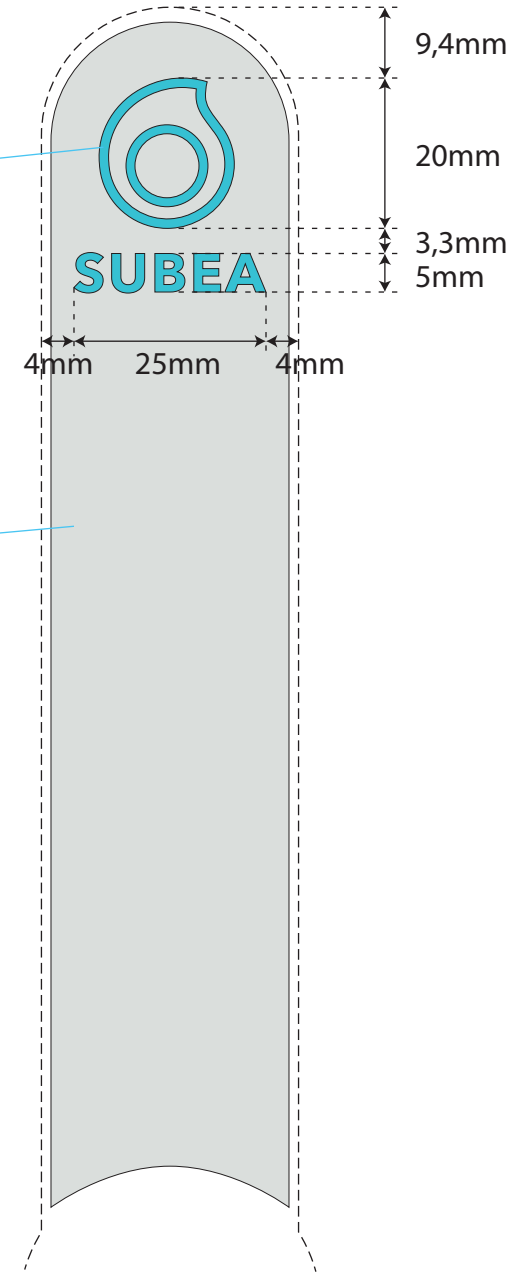

Raphael VIS

Cover

TRANSLUCENT

Body

TRANSPARENT

Button

TRANSLUCENT

PCB COVER :

tampography

SILVER
(Pantone 877c)

backpainting

Size :2.5*4cm

DECATHLON USA LLC 119980
 This device complies with Part 15 of the FCC Rules.
 Operation is subject to the following two conditions:
 (1) this device may not cause harmful interference, and
 (2) this device must accept any interference received,
 including interference that may cause undesired operation.

BOTTOM MARKING :

- LOCKER MARKING
(embossed +0,1mm)
=> painting :
WHITE COLOR

SPEAKER COVER :

- LEGAL MARKING
(embossed +0,1mm on inside piece)
=> no color

FCC ID: 2AH2P-KITCOM

CMIIT ID: XXXXXXXXXXXX

LEGAL MARKING
(embossed +0,1mm on inside piece)
=> no color