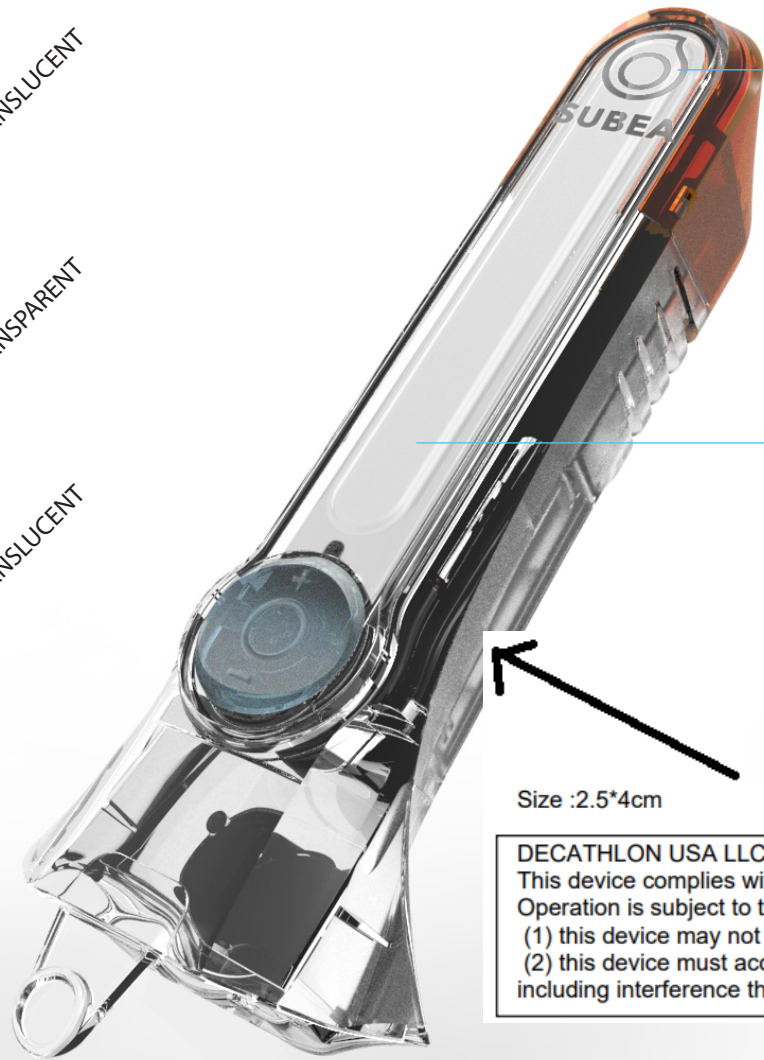

Raphael VIS

Cover

TRANSLUCENT

Body

TRANSPARENT

Button

TRANSLUCENT

PCB COVER :

tampography

SILVER
(Pantone 877c)

backpainting

Size :2.5*4cm

DECATHLON USA LLC 119980
 This device complies with Part 15 of the FCC Rules.
 Operation is subject to the following two conditions:
 (1) this device may not cause harmful interference, and
 (2) this device must accept any interference received,
 including interference that may cause undesired operation.

BOTTOM MARKING :

- LOCKER MARKING
(embossed +0,1mm)
=> painting :
WHITE COLOR

SPEAKER COVER :

- LEGAL MARKING
(embossed +0,1mm on inside piece)
=> no color

FCC ID: 2AH2P-KITCOM

CMIIT ID: XXXXXXXXXXXX

LEGAL MARKING
(embossed +0,1mm on inside piece)
=> no color