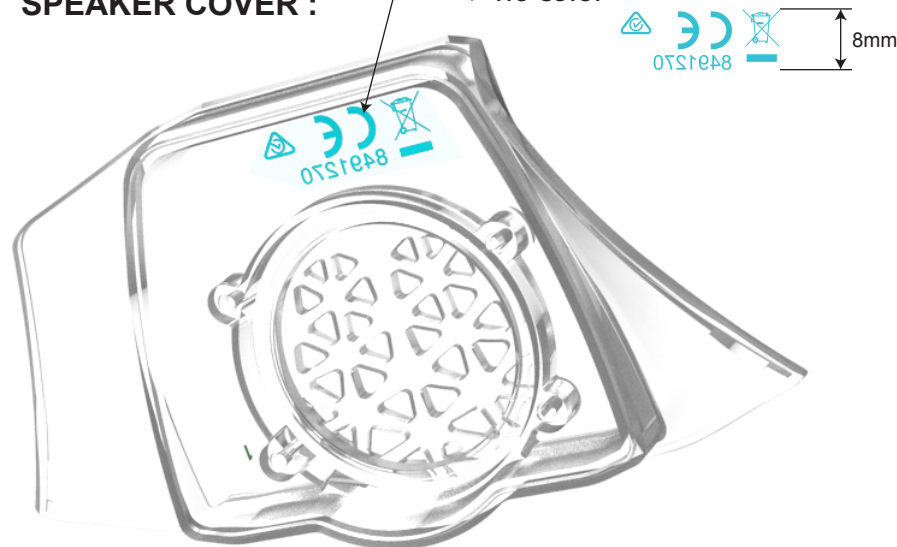

Raphael VIS

Cover

TRANSLUCENT

Body

TRANSPARENT

Button

TRANSLUCENT

PCB COVER :

tampography

SILVER
(Pantone 877c)

backpainting

Size :2.5*4cm

DECATHLON USA LLC 119980
 This device complies with Part 15 of the FCC Rules.
 Operation is subject to the following two conditions:
 (1) this device may not cause harmful interference, and
 (2) this device must accept any interference received,
 including interference that may cause undesired operation.

BOTTOM MARKING :

- LOCKER MARKING
(embossed +0,1mm)
=> painting :
WHITE COLOR

SPEAKER COVER :

- LEGAL MARKING
(embossed +0,1mm on inside piece)
=> no color

FCC ID: 2AH2P-KITCOM

CMIIT ID: XXXXXXXXXXXX

LEGAL MARKING
(embossed +0,1mm on inside piece)
=> no color