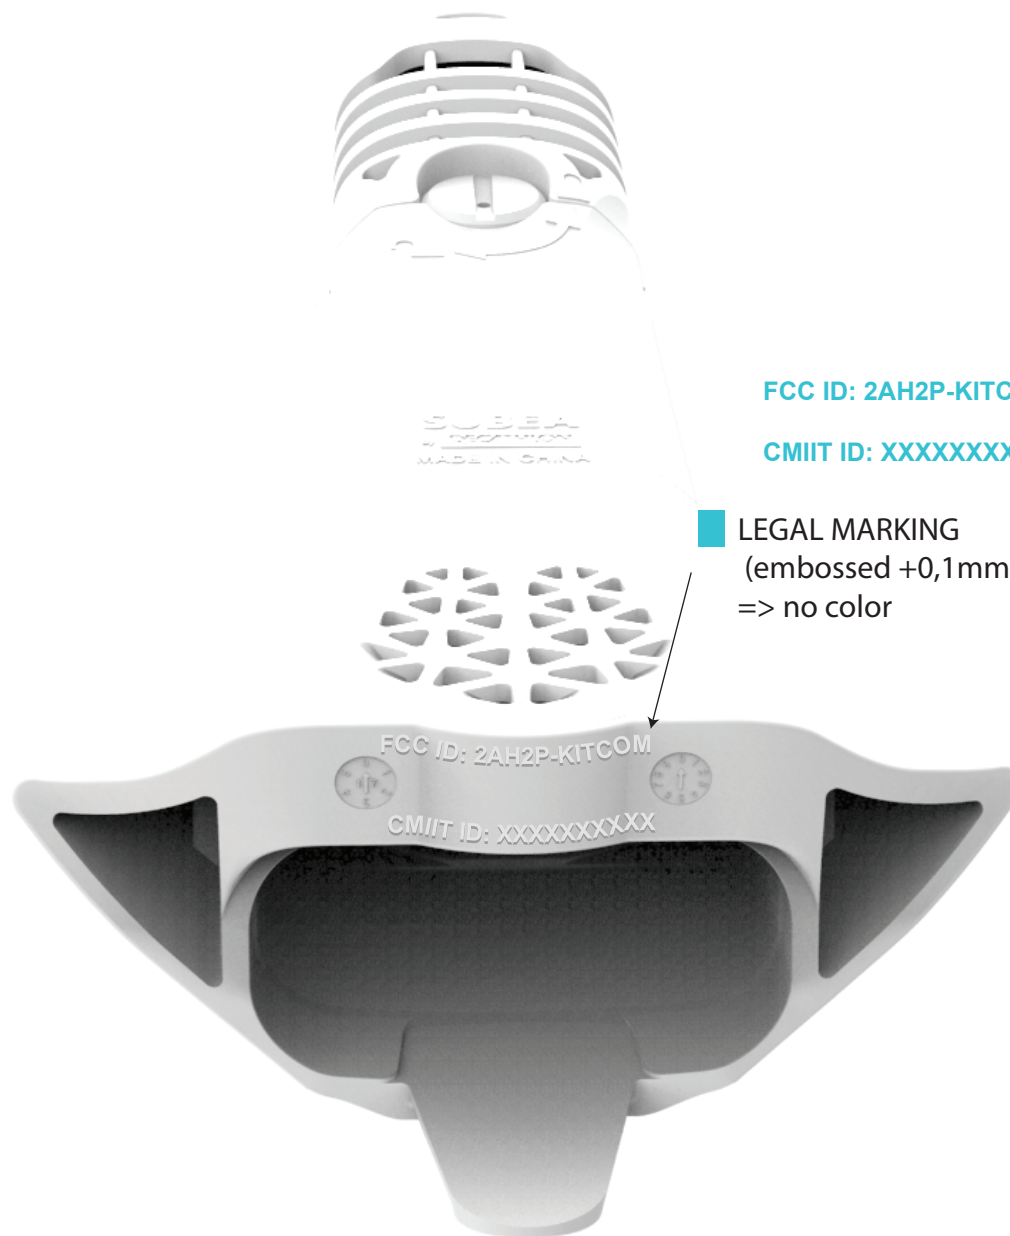

Raphael VIS

Cover

TRANSLUCENT

Body

TRANSPARENT

Button

TRANSLUCENT

PCB COVER :

tampography

SILVER
(Pantone 877c)

backpainting

Size :2.5*4cm

DECATHLON USA LLC 119980
 This device complies with Part 15 of the FCC Rules.
 Operation is subject to the following two conditions:
 (1) this device may not cause harmful interference, and
 (2) this device must accept any interference received,
 including interference that may cause undesired operation.

BOTTOM MARKING :

- LOCKER MARKING
(embossed +0,1mm)
=> painting :
WHITE COLOR

SPEAKER COVER :

- LEGAL MARKING
(embossed +0,1mm on inside piece)
=> no color

FCC ID: 2AH2P-KITCOM

CMIIT ID: XXXXXXXXXXXX

LEGAL MARKING
(embossed +0,1mm on inside piece)
=> no color