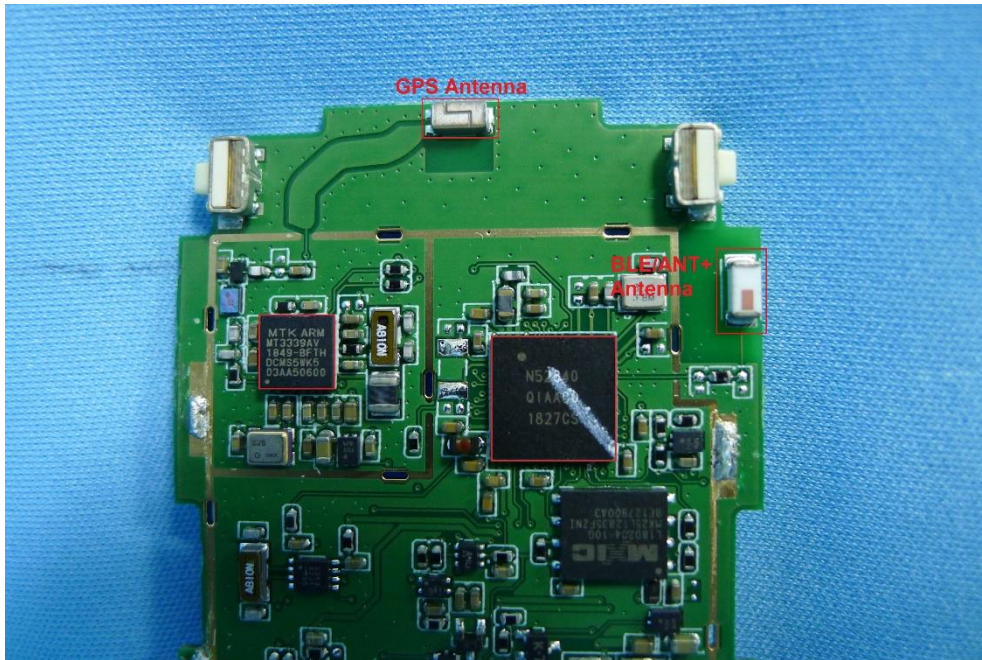

Product: GPS BIKE COMPUTER

Brand Name: DECATHLON

Model Number: BC900

### Internal Photograph

(1) EUT Photo

(2) EUT Photo

(3) EUT Photo

(4) EUT Photo

(5) EUT Photo

(6) EUT Photo

(7) EUT Photo

(8) EUT Photo

(9) EUT Photo

(10) EUT Photo

(11) EUT Photo

(12) EUT Photo