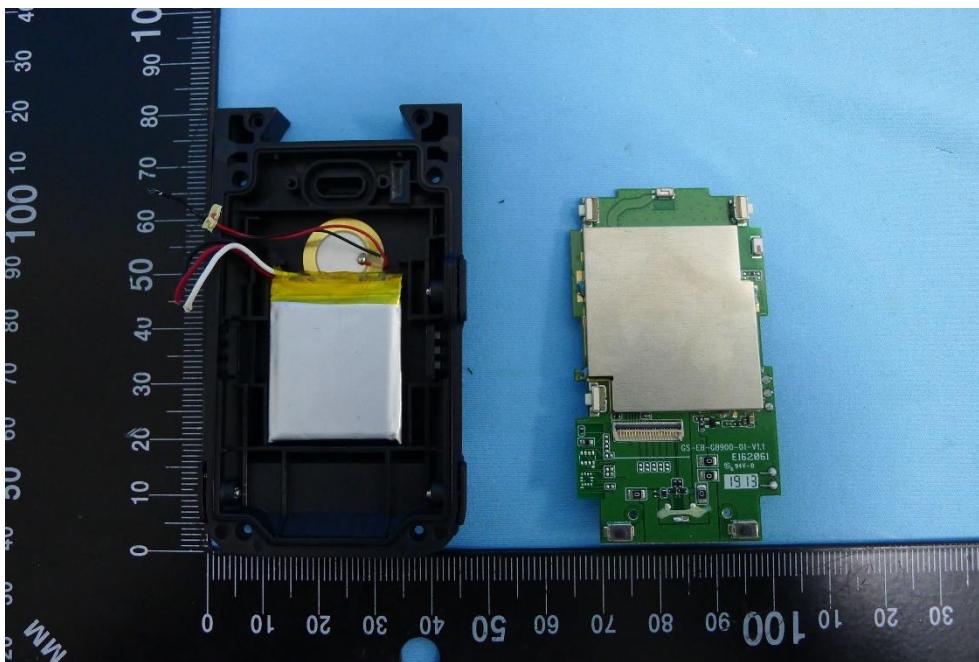

Product: GPS BIKE COMPUTER

Brand Name: DECATHLON

Model Number: BC900

### Internal Photograph

(1) EUT Photo

(2) EUT Photo

(3) EUT Photo

(4) EUT Photo

(5) EUT Photo

(6) EUT Photo

(7) EUT Photo