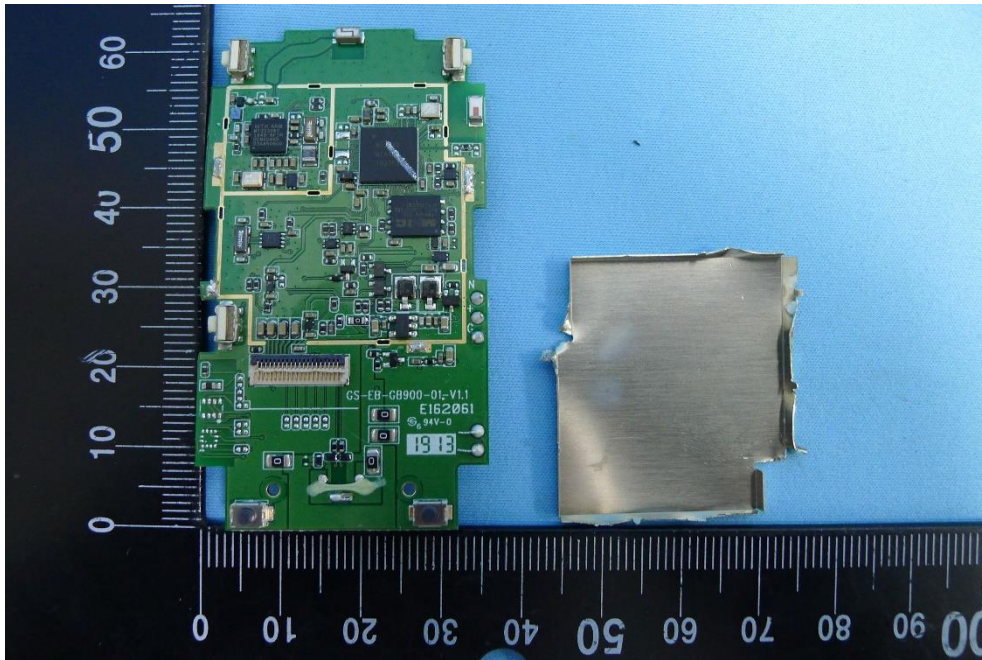

Product: GPS BIKE COMPUTER

Brand Name: DECATHLON

Model Number: BC900

### Internal Photograph

(1) EUT Photo

(2) EUT Photo

(3) EUT Photo

(4) EUT Photo

(5) EUT Photo

(6) EUT Photo

(7) EUT Photo

(8) EUT Photo

(9) EUT Photo

(10) EUT Photo

(11) EUT Photo

(12) EUT Photo