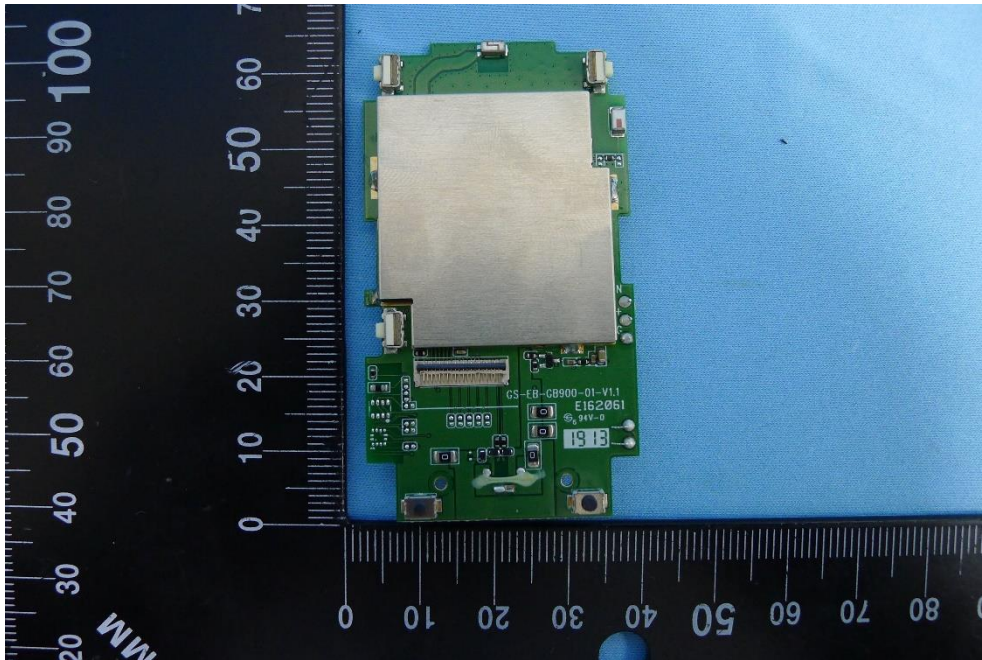

Product: GPS BIKE COMPUTER

Brand Name: DECATHLON

Model Number: BC900

### Internal Photograph

(1) EUT Photo

(2) EUT Photo

(3) EUT Photo

(4) EUT Photo

(5) EUT Photo

(6) EUT Photo

(7) EUT Photo