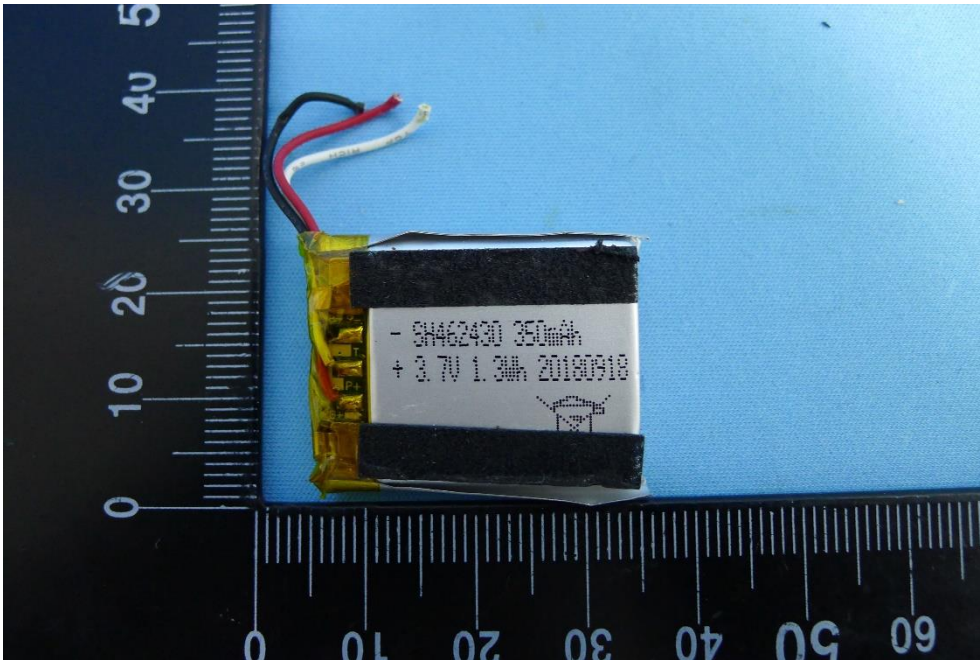

(9) EUT Photo