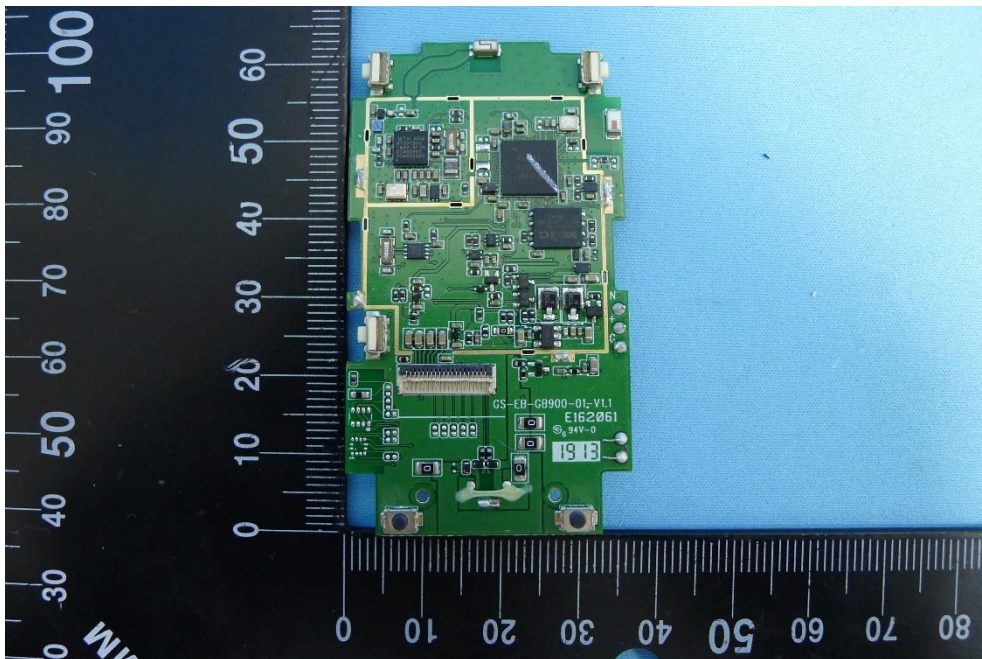

Product: GPS BIKE COMPUTER

Brand Name: DECATHLON

Model Number: BC900

### Internal Photograph

(1) EUT Photo

(2) EUT Photo

(3) EUT Photo

(4) EUT Photo

(5) EUT Photo

(6) EUT Photo

(7) EUT Photo